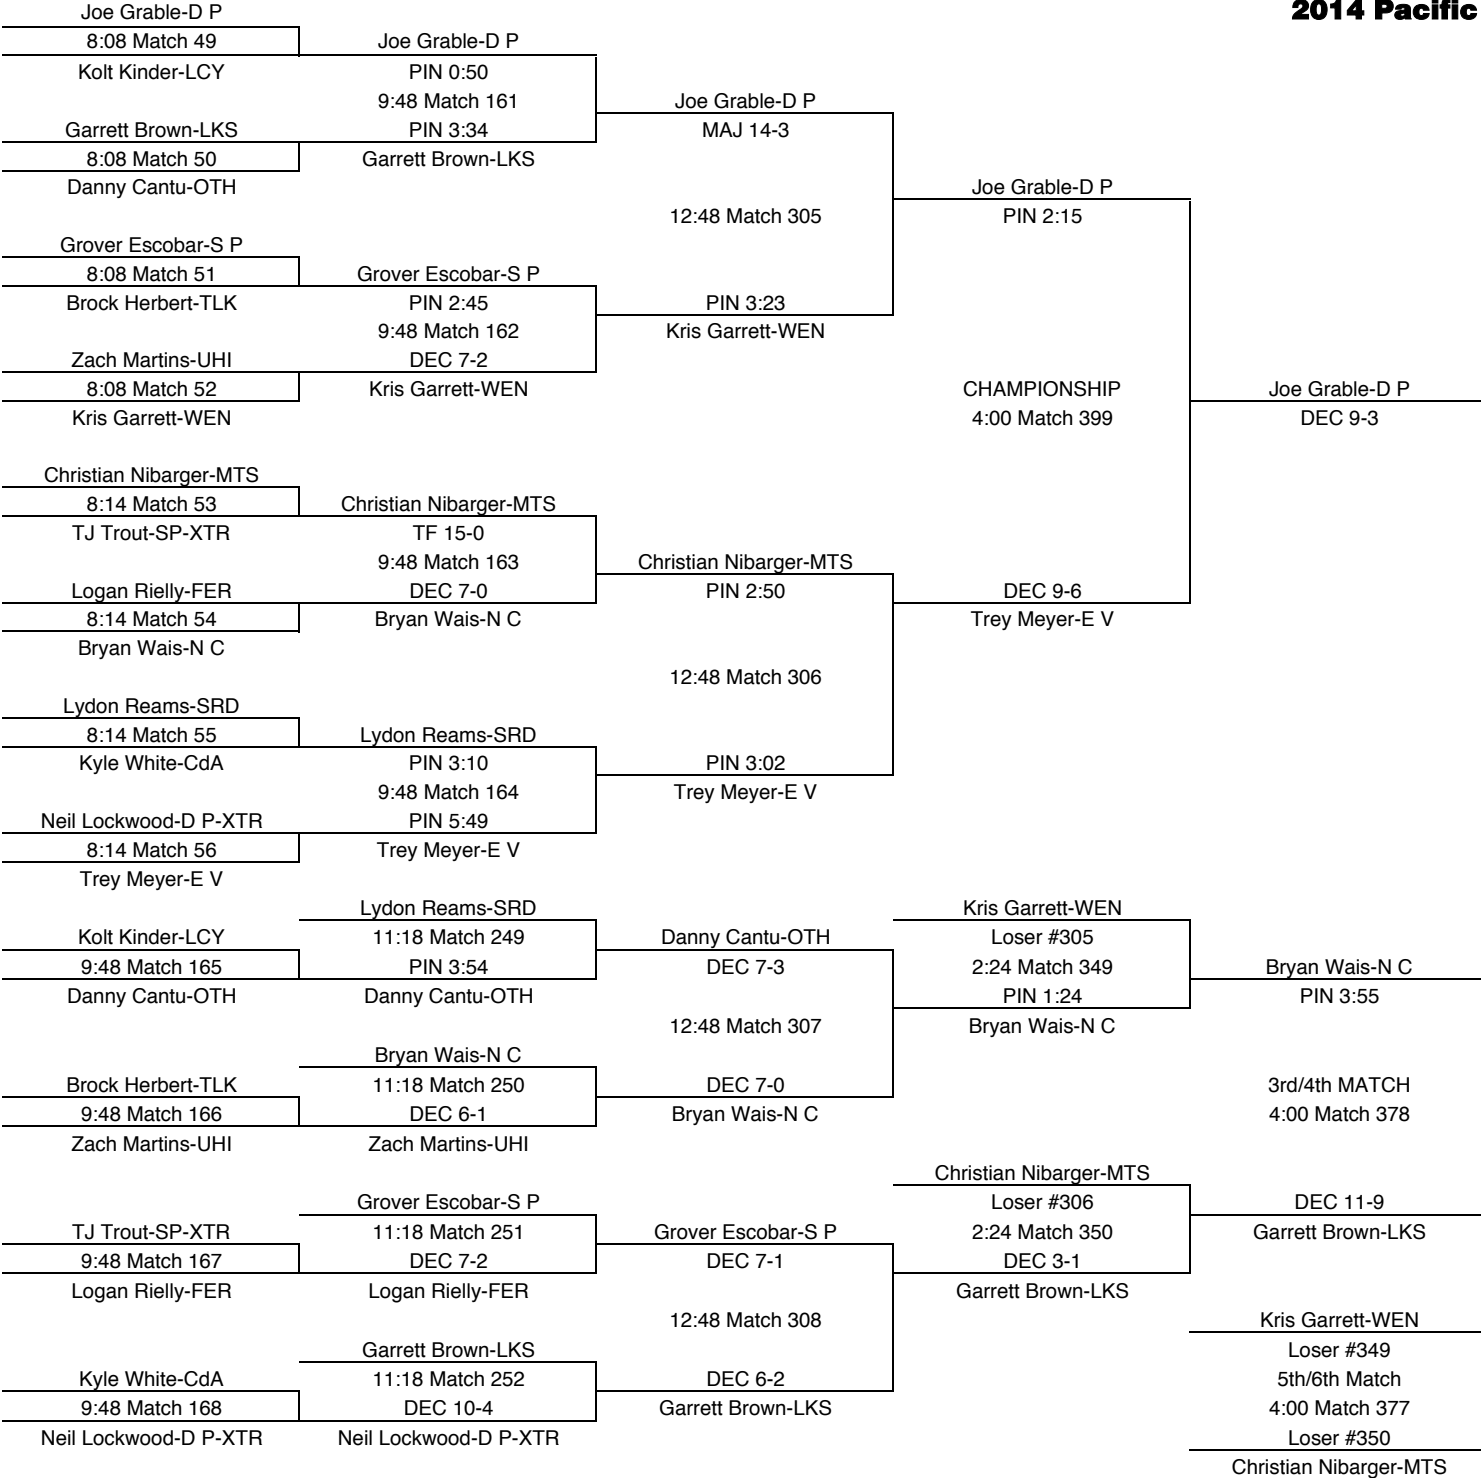

145

TEAM POINTS-145	
0	CdA-Couer d'Alene
27	D P-Deer Park
22	E V-East Valley
1	FER-Ferris
0	HAN-Hanford
0	LCY-Lake City
14	LKS-Lakeside
10.5	MTS-Mt. Spokane
18	N C-North Central
4	OTH-Othello
0	PDG-Pigdogs
5	S P-Shadle Park
4	SRD-Southridge
0	TLK-Timberlake
1	UHI-University
11	WEN-Wenatchee

FINAL PLACES-145	
1st	Joe Grable-D P
2nd	Trey Meyer-E V
3rd	Bryan Wais-N C
4th	Garrett Brown-LKS
5th	Kris Garrett-WEN
6th	Christian Nibarger-MTS