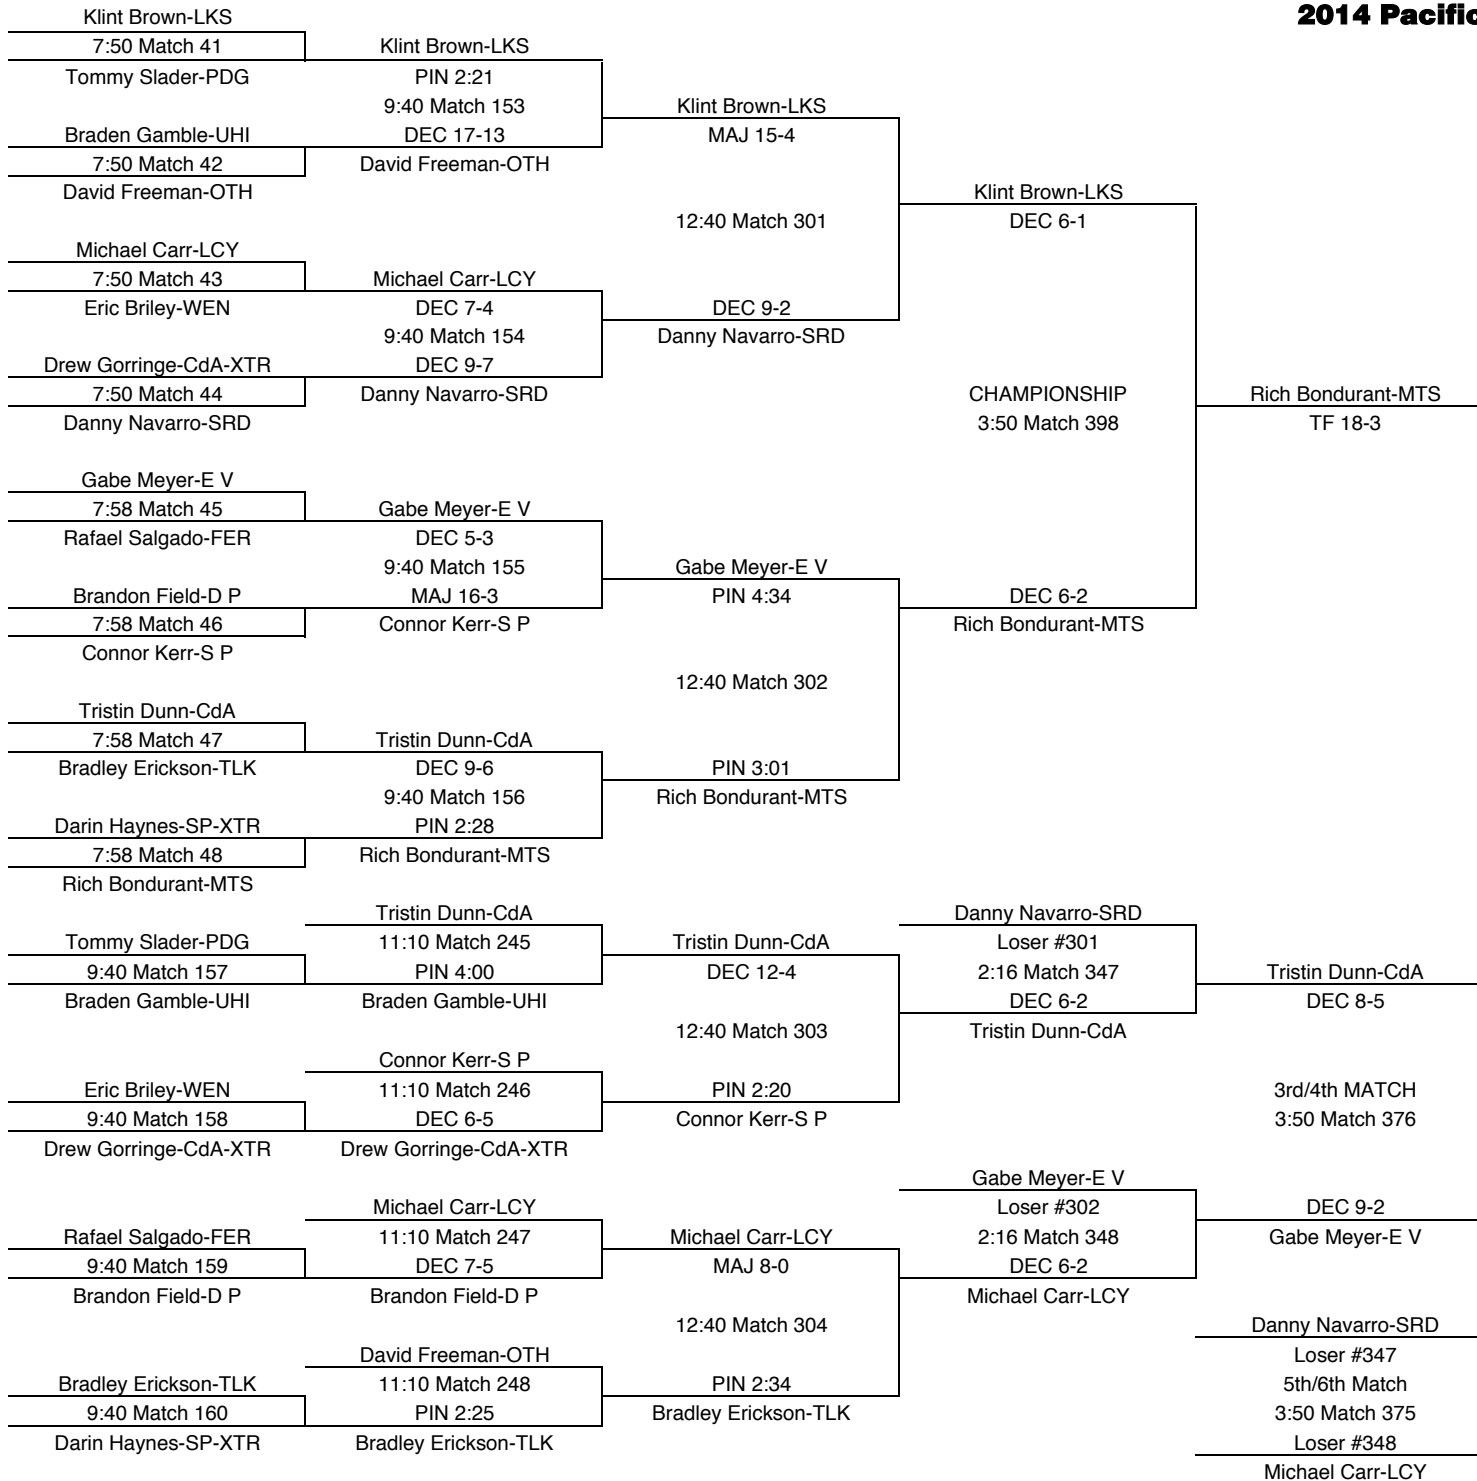

138

TEAM POINTS-138	
12	CdA-Couer d'Alene
1	D P-Deer Park
16	E V-East Valley
0	FER-Ferris
0	HAN-Hanford
12	LCY-Lake City
21	LKS-Lakeside
27.5	MTS-Mt. Spokane
0	N C-North Central
2	OTH-Othello
0	PDG-Pigdogs
6	S P-Shadle Park
7	SRD-Southridge
6	TLK-Timberlake
3	UHI-University
0	WEN-Wenatchee

FINAL PLACES-138	
1st	Rich Bondurant-MTS
2nd	Klint Brown-LKS
3rd	Gabe Meyer-E V
4th	Tristin Dunn-CdA
5th	Michael Carr-LCY
6th	Danny Navarro-SRD