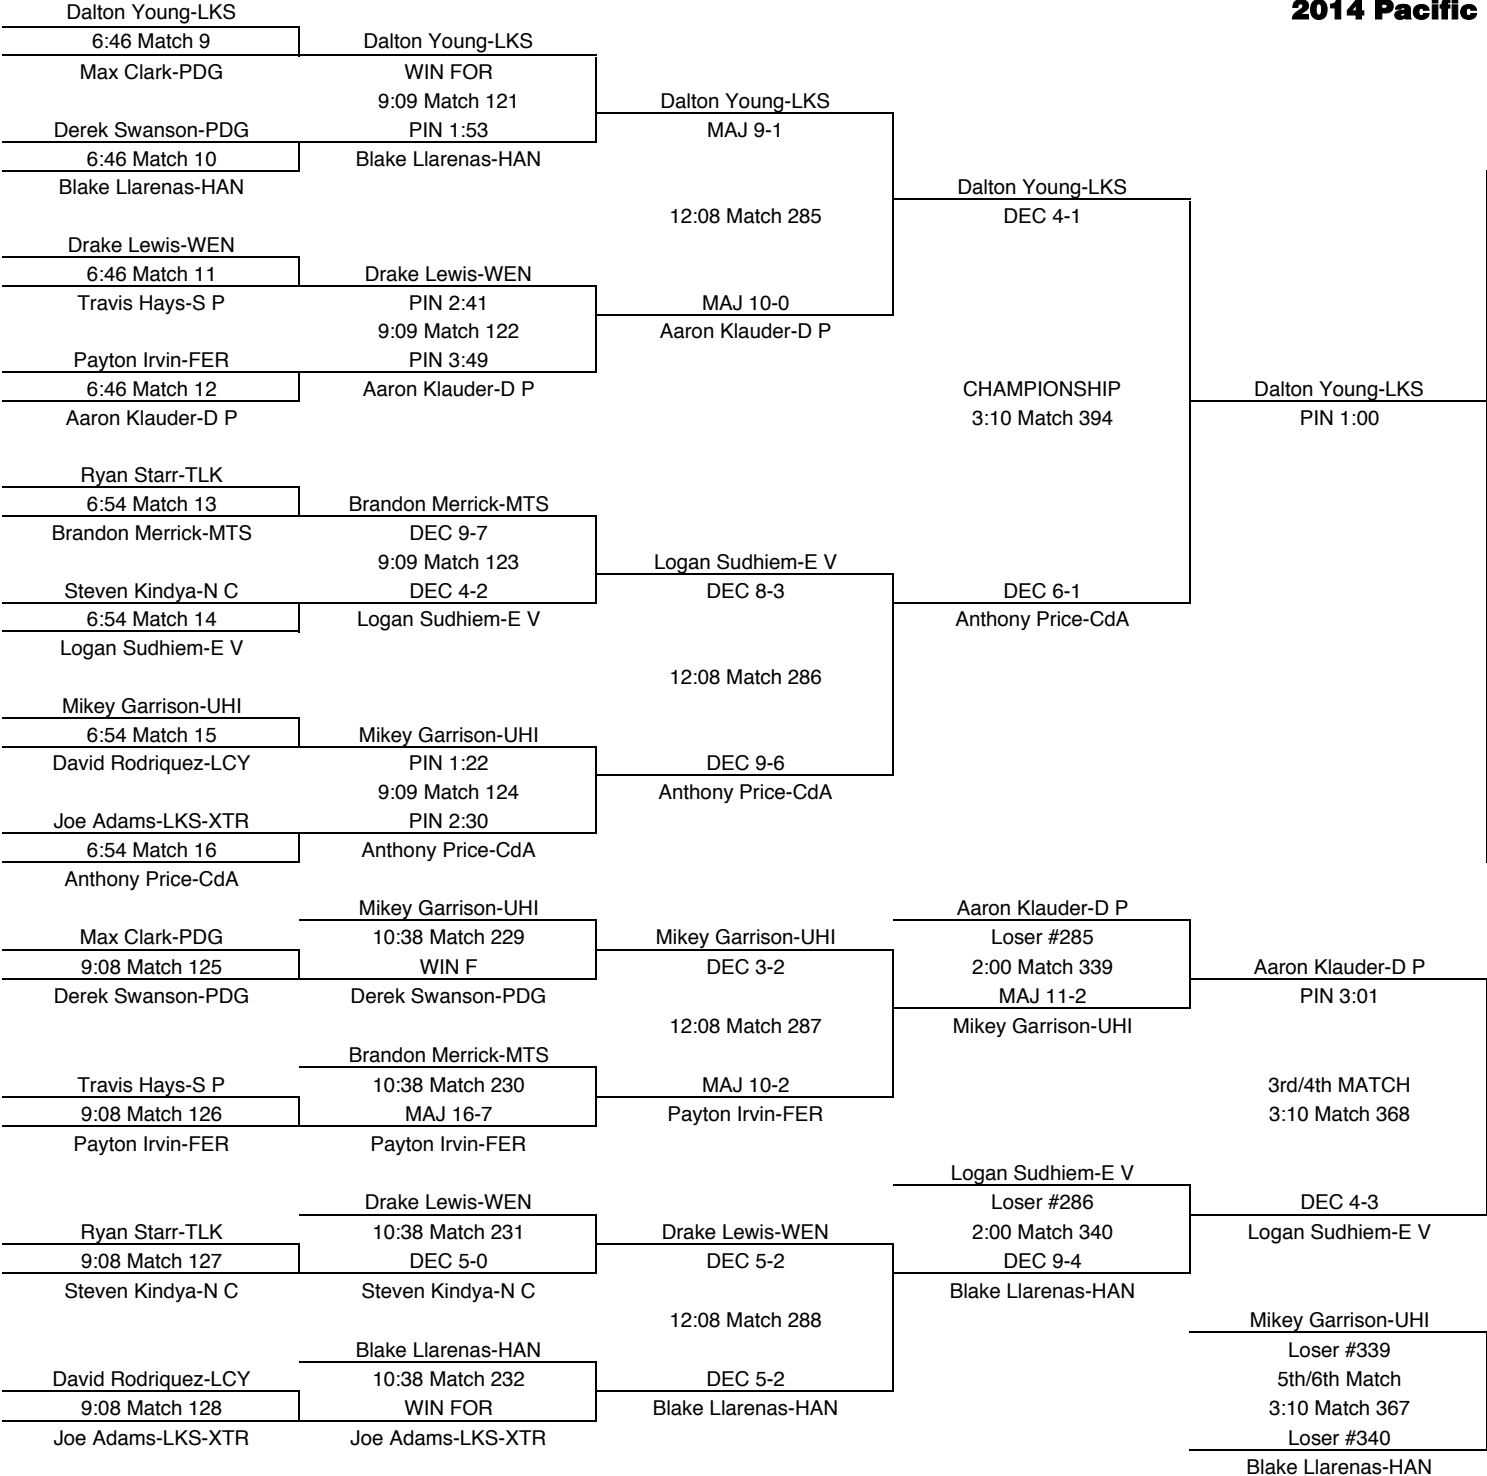

113

TEAM POINTS-113	
20	CdA-Couer d'Alene
21	D P-Deer Park
12	E V-East Valley
4	FER-Ferris
11	HAN-Hanford
0	LCY-Lake City
27	LKS-Lakeside
2	MTS-Mt. Spokane
1	N C-North Central
0	OTH-Othello
3	PDG-Pigdogs
0	S P-Shadle Park
0	SRD-Southridge
0	TLK-Timberlake
10	UHI-University
5	WEN-Wenatchee

FINAL PLACES-113	
1st	Dalton Young-LKS
2nd	Anthony Price-CdA
3rd	Aaron Klauder-D P
4th	Logan Sudhiem-E V
5th	Blake Llarenas-HAN
6th	Mikey Garrison-UHI