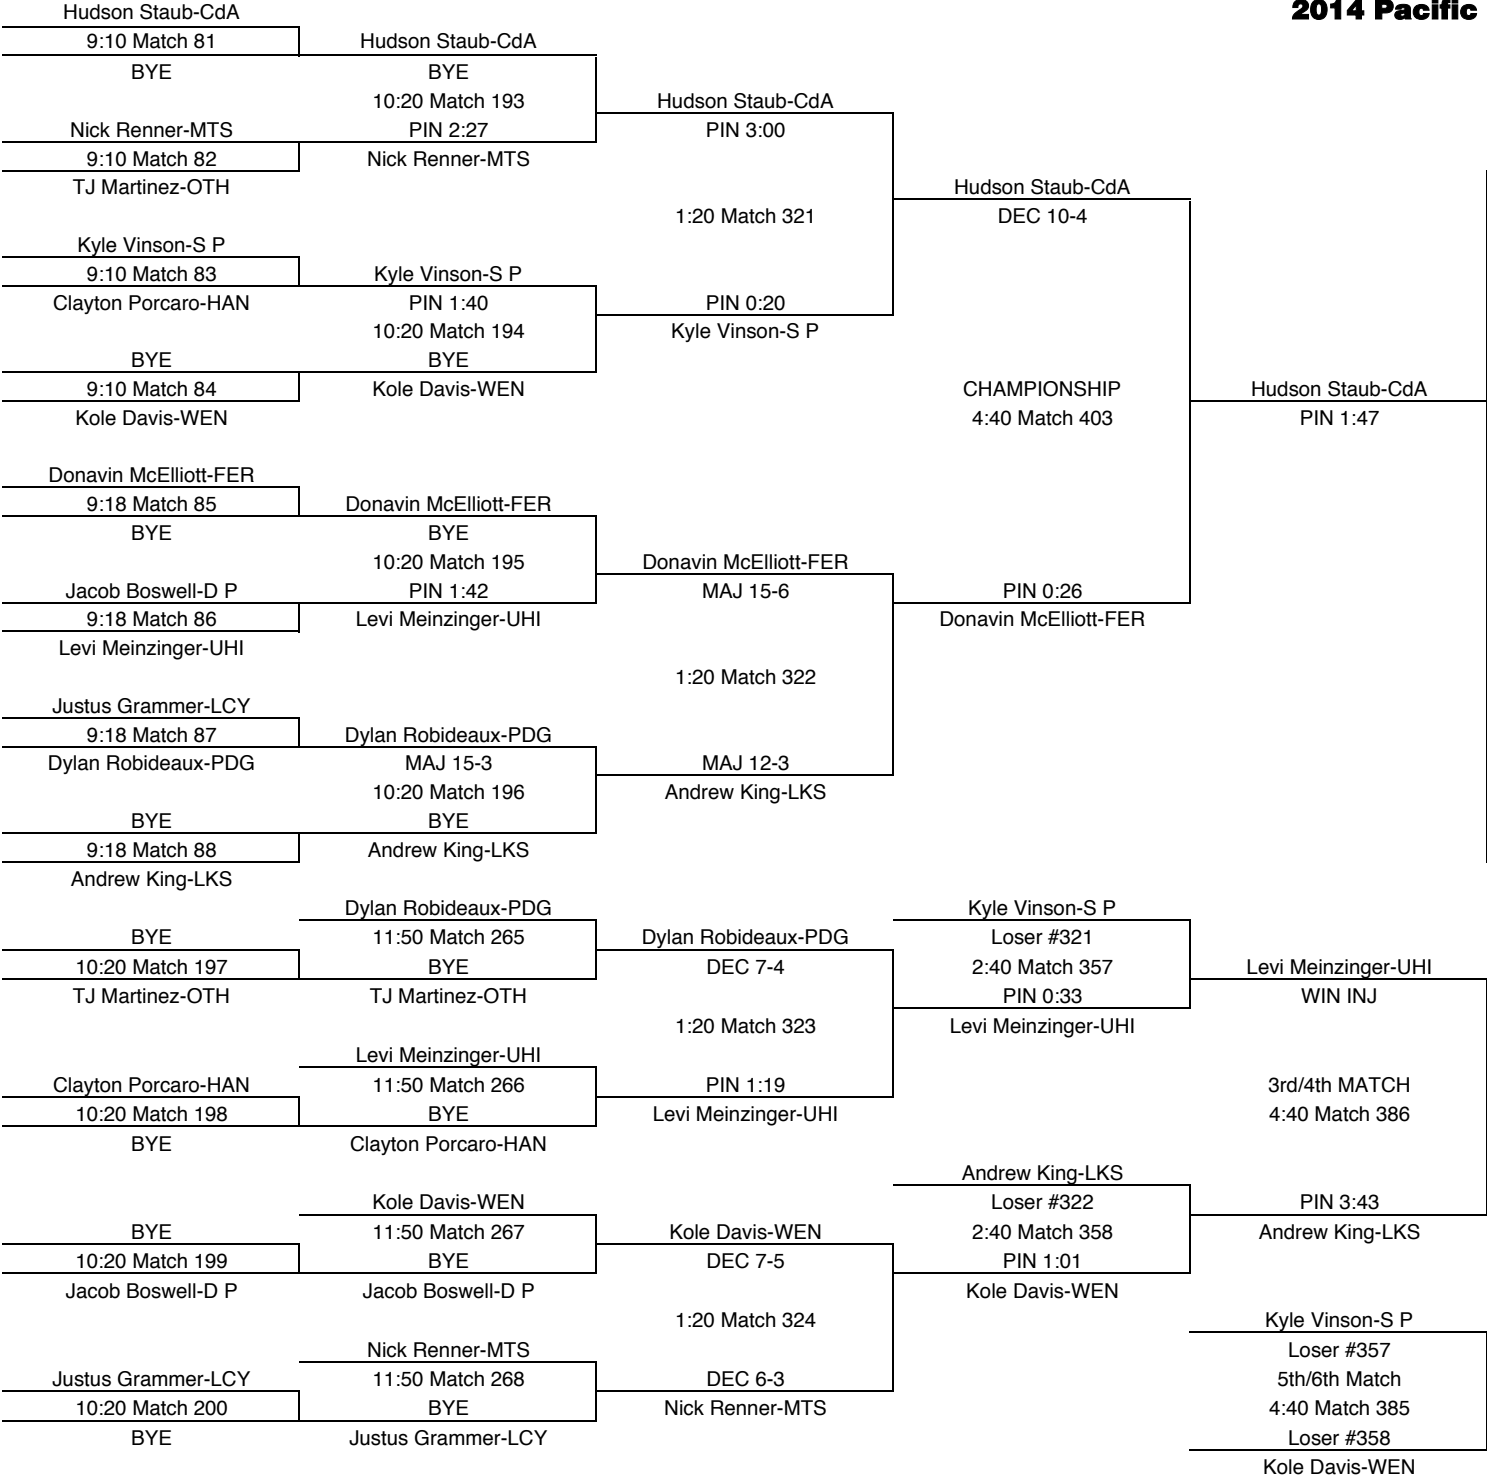

182

TEAM POINTS-182	
26	CdA-Couer d'Alene
1	D P-Deer Park
0	E V-East Valley
21	FER-Ferris
1	HAN-Hanford
1	LCY-Lake City
15	LKS-Lakeside
5	MTS-Mt. Spokane
0	N C-North Central
1	OTH-Othello
4	PDG-Pigdogs
11	S P-Shadle Park
0	SRD-Southridge
0	TLK-Timberlake
22	UHI-University
11	WEN-Wenatchee

FINAL PLACES-182	
1st	Hudson Staub-CdA
2nd	Donavin McElliott-FER
3rd	Levi Meinzinger-UHI
4th	Andrew King-LKS
5th	Kole Davis-WEN
6th	Kyle Vinson-S P