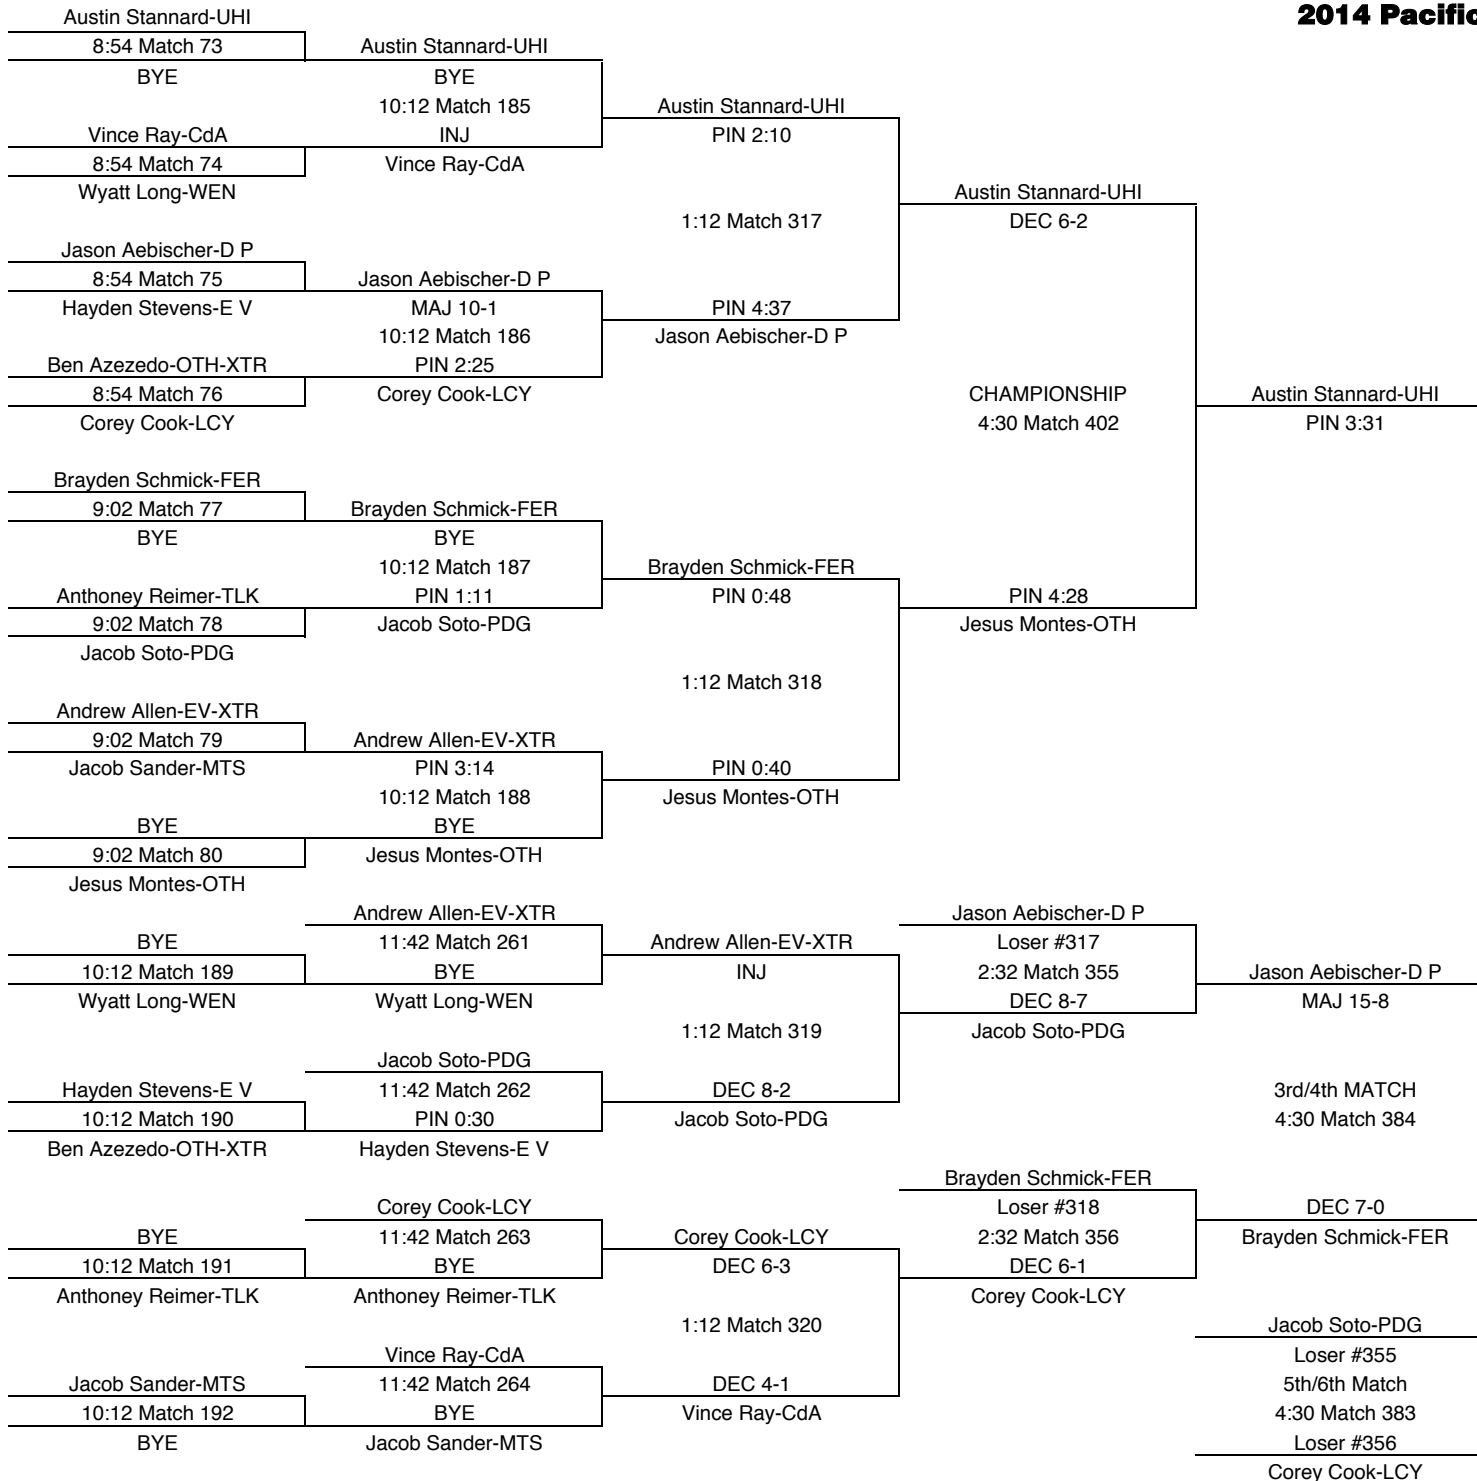

170

TEAM POINTS-170	
5	CdA-Couer d'Alene
18	D P-Deer Park
3	E V-East Valley
14	FER-Ferris
0	HAN-Hanford
9	LCY-Lake City
0	LKS-Lakeside
1	MTS-Mt. Spokane
0	N C-North Central
22	OTH-Othello
11	PDG-Pigdogs
0	S P-Shadle Park
0	SRD-Southridge
1	TLK-Timberlake
26	UHI-University
1	WEN-Wenatchee

FINAL PLACES-170	
1st	Austin Stannard-UHI
2nd	Jesus Montes-OTH
3rd	Jason Aebischer-D P
4th	Brayden Schmick-FER
5th	Jacob Soto-PDG
6th	Corey Cook-LCY