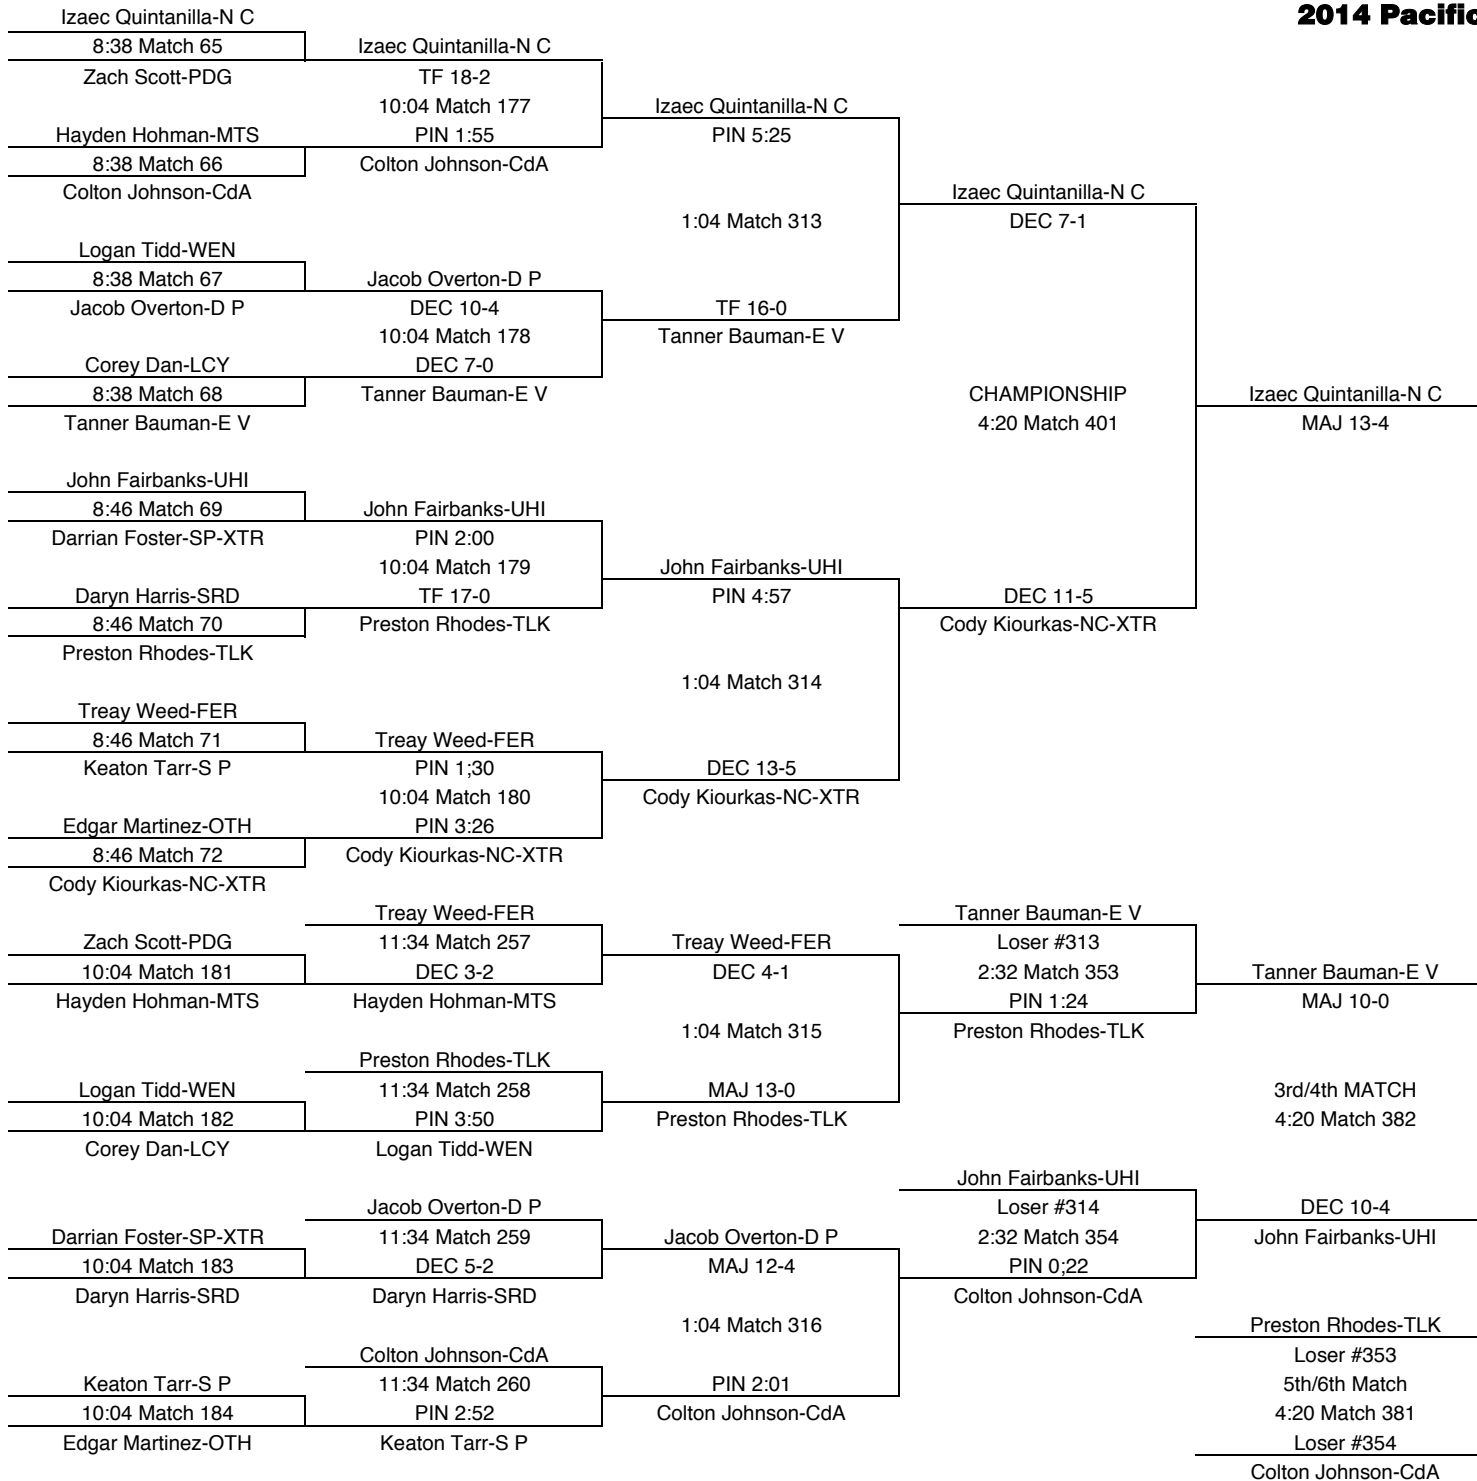

160

TEAM POINTS-160	
13	CdA-Couer d'Alene
4	D P-Deer Park
14.5	E V-East Valley
5	FER-Ferris
0	HAN-Hanford
0	LCY-Lake City
0	LKS-Lakeside
1	MTS-Mt. Spokane
26.5	N C-North Central
0	OTH-Othello
0	PDG-Pigdogs
3	S P-Shadle Park
1	SRD-Southridge
15.5	TLK-Timberlake
18	UHI-University
3	WEN-Wenatchee

FINAL PLACES-160	
1st	Izaec Quintanilla-N C
2nd	Cody Kiourkas-NC-XTR
3rd	John Fairbanks-UHI
4th	Tanner Bauman-E V
5th	Preston Rhodes-TLK
6th	Colton Johnson-CdA