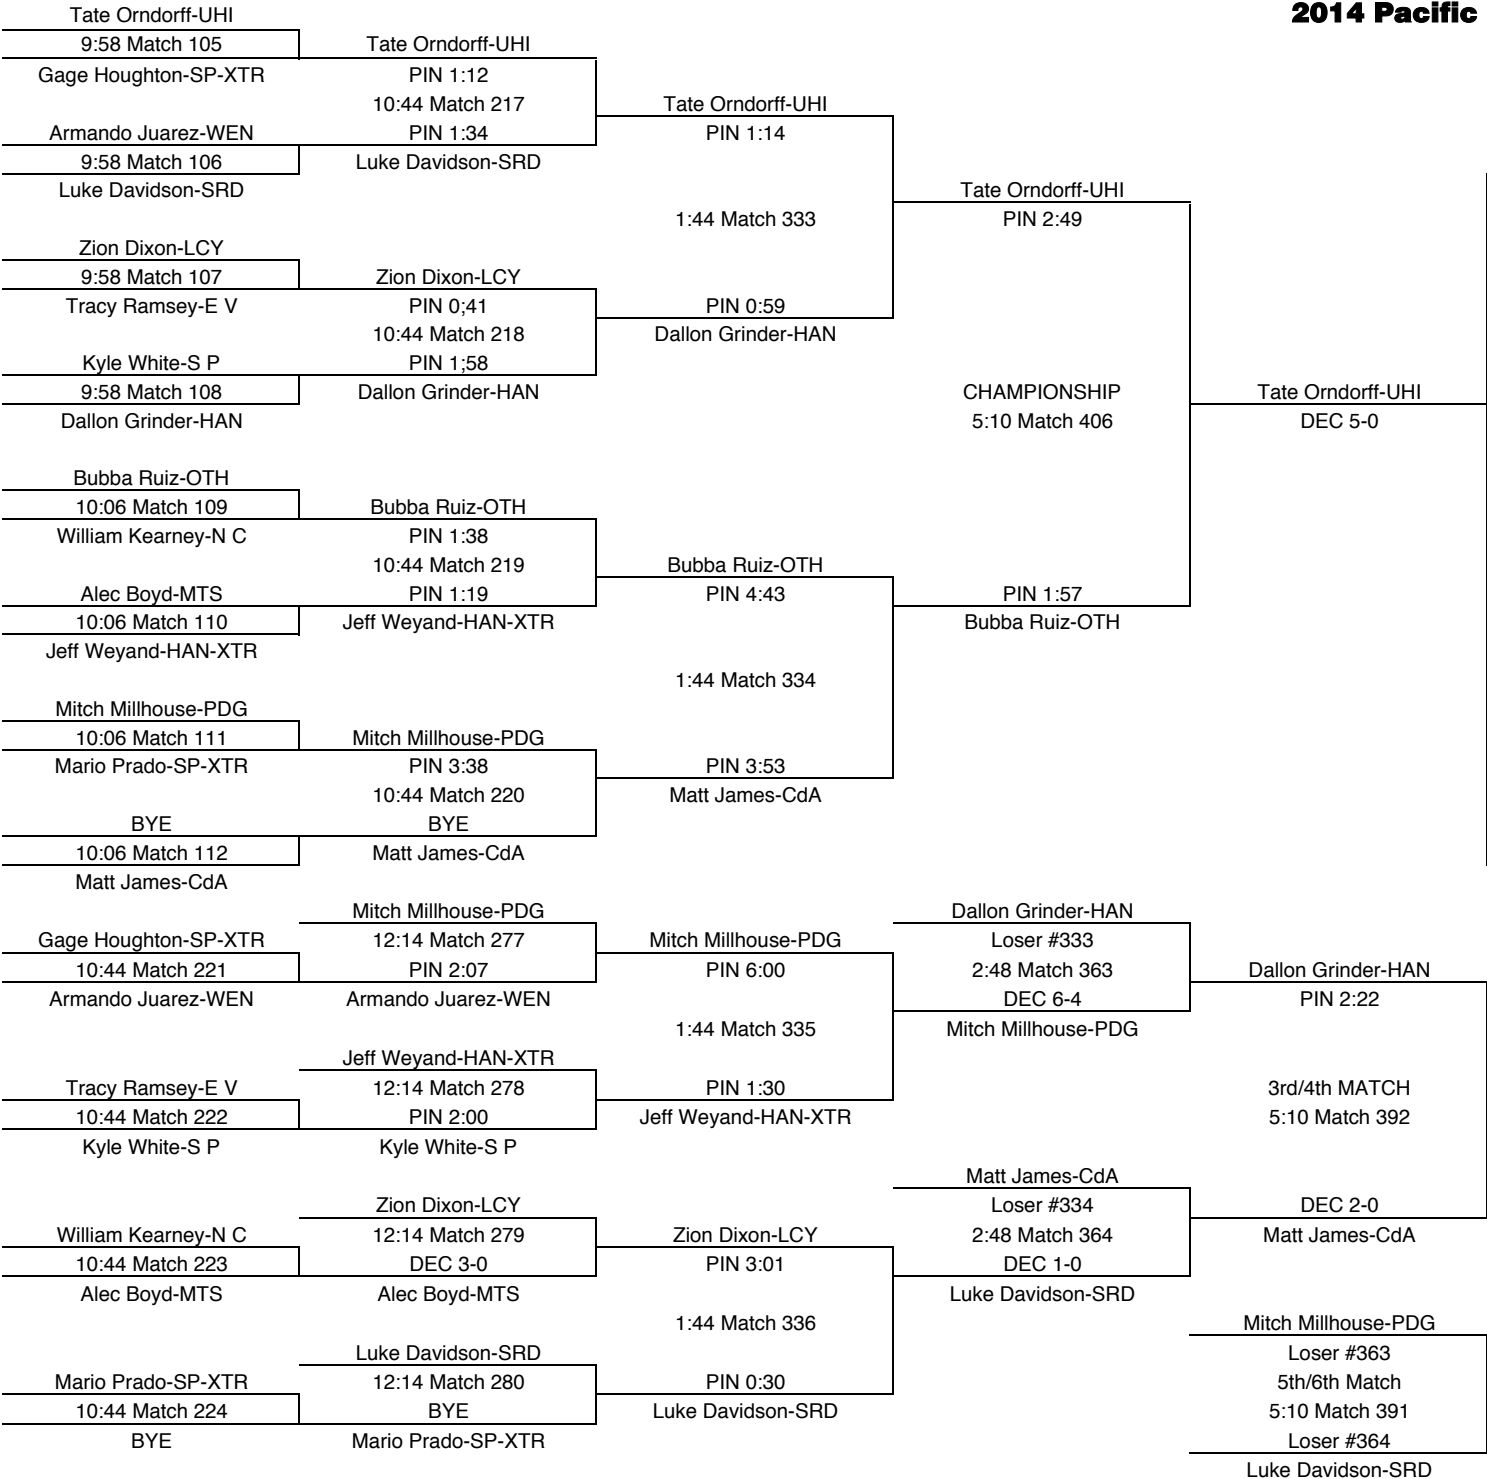

285

TEAM POINTS-285	
18	CdA-Couer d'Alene
0	D P-Deer Park
0	E V-East Valley
0	FER-Ferris
18	HAN-Hanford
7	LCY-Lake City
0	LKS-Lakeside
1	MTS-Mt. Spokane
0	N C-North Central
24	OTH-Othello
11	PDG-Pigdogs
3	S P-Shadle Park
13	SRD-Southridge
0	TLK-Timberlake
28	UHI-University
3	WEN-Wenatchee

FINAL PLACES-285	
1st	Tate Orndorff-UHI
2nd	Bubba Ruiz-OTH
3rd	Matt James-CdA
4th	Dallon Grinder-HAN
5th	Luke Davidson-SRD
6th	Mitch Millhouse-PDG