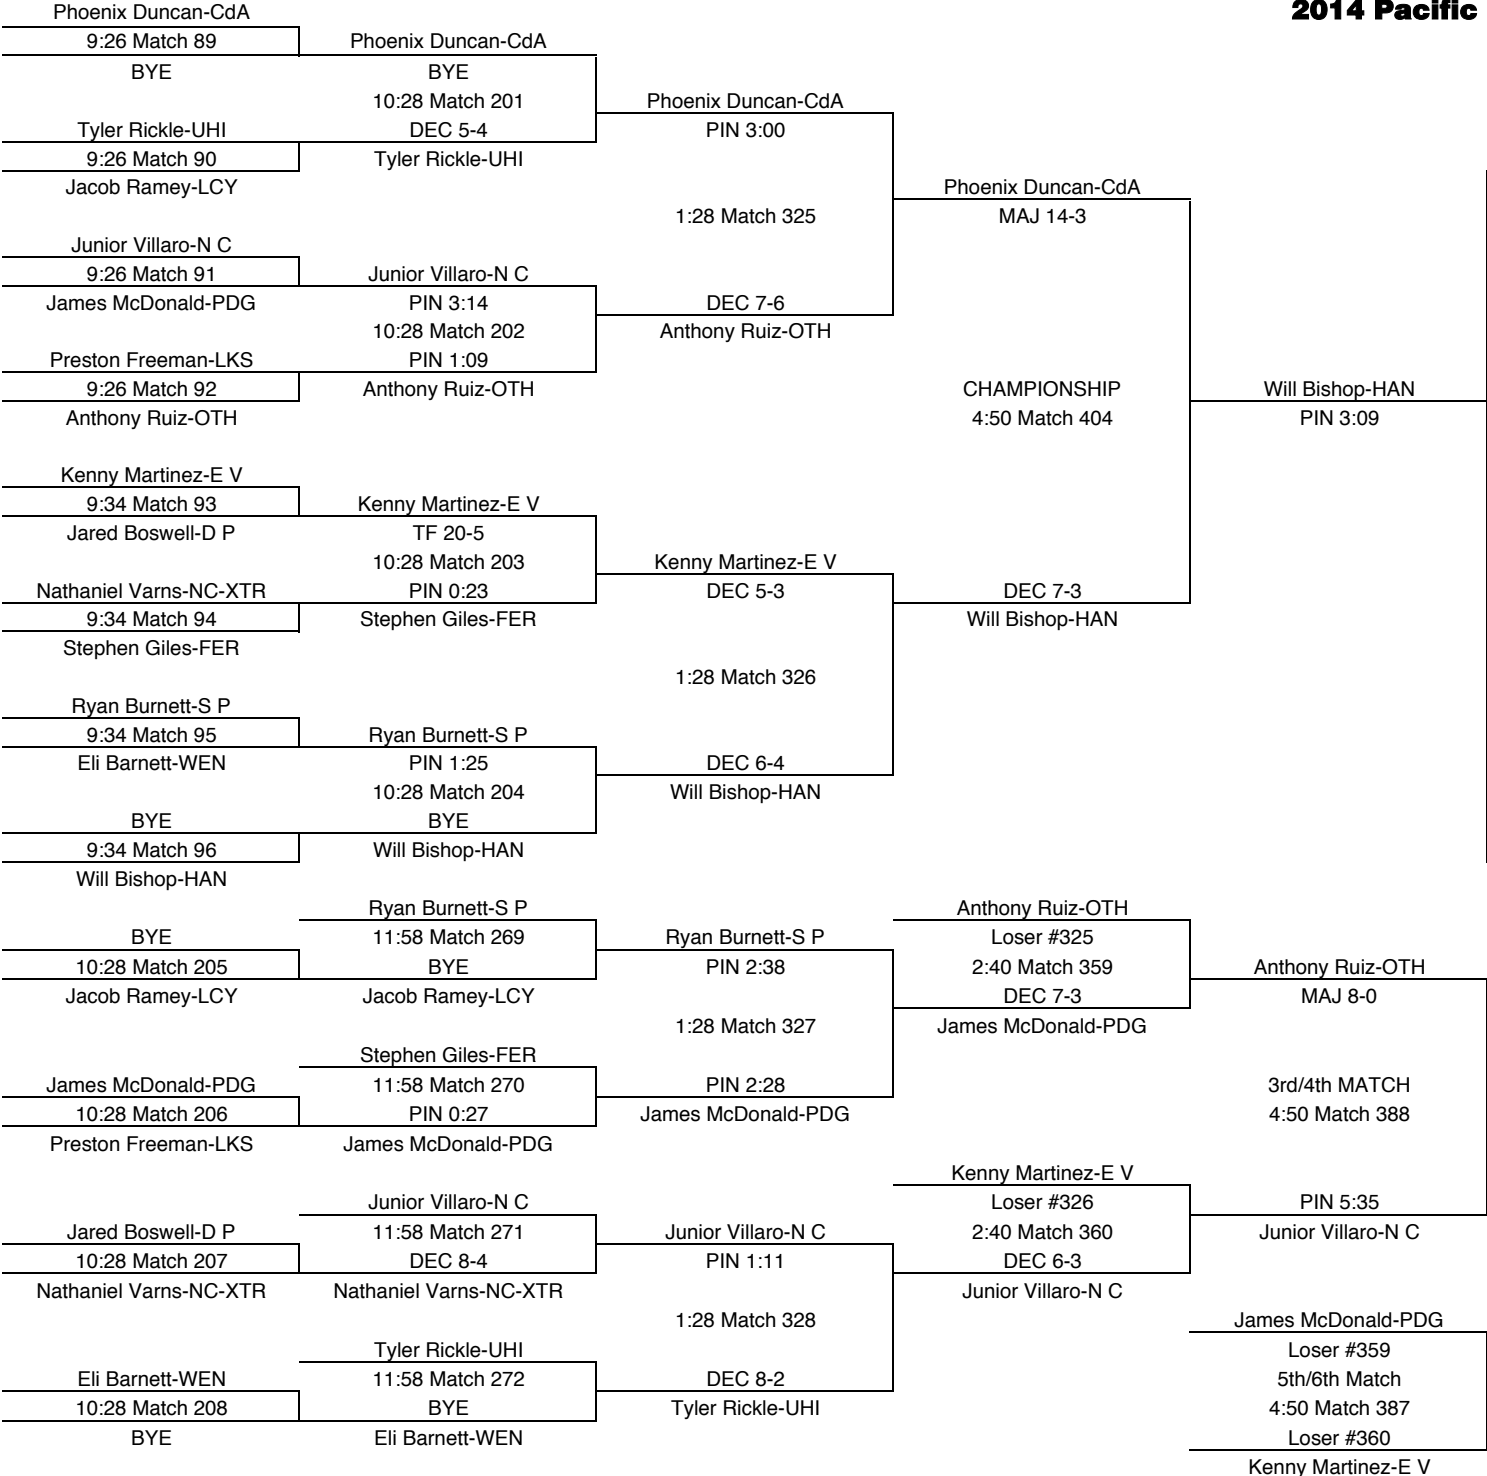

195

TEAM POINTS-195	
21	CdA-Couer d'Alene
0	D P-Deer Park
8.5	E V-East Valley
4	FER-Ferris
24	HAN-Hanford
1	LCY-Lake City
0	LKS-Lakeside
0	MTS-Mt. Spokane
18	N C-North Central
17	OTH-Othello
14	PDG-Pigdogs
7	S P-Shadle Park
0	SRD-Southridge
0	TLK-Timberlake
3	UHI-University
0	WEN-Wenatchee

FINAL PLACES-195	
1st	Will Bishop-HAN
2nd	Phoenix Duncan-CdA
3rd	Anthony Ruiz-OTH
4th	Junior Villaro-N C
5th	James McDonald-PDG
6th	Kenny Martinez-E V