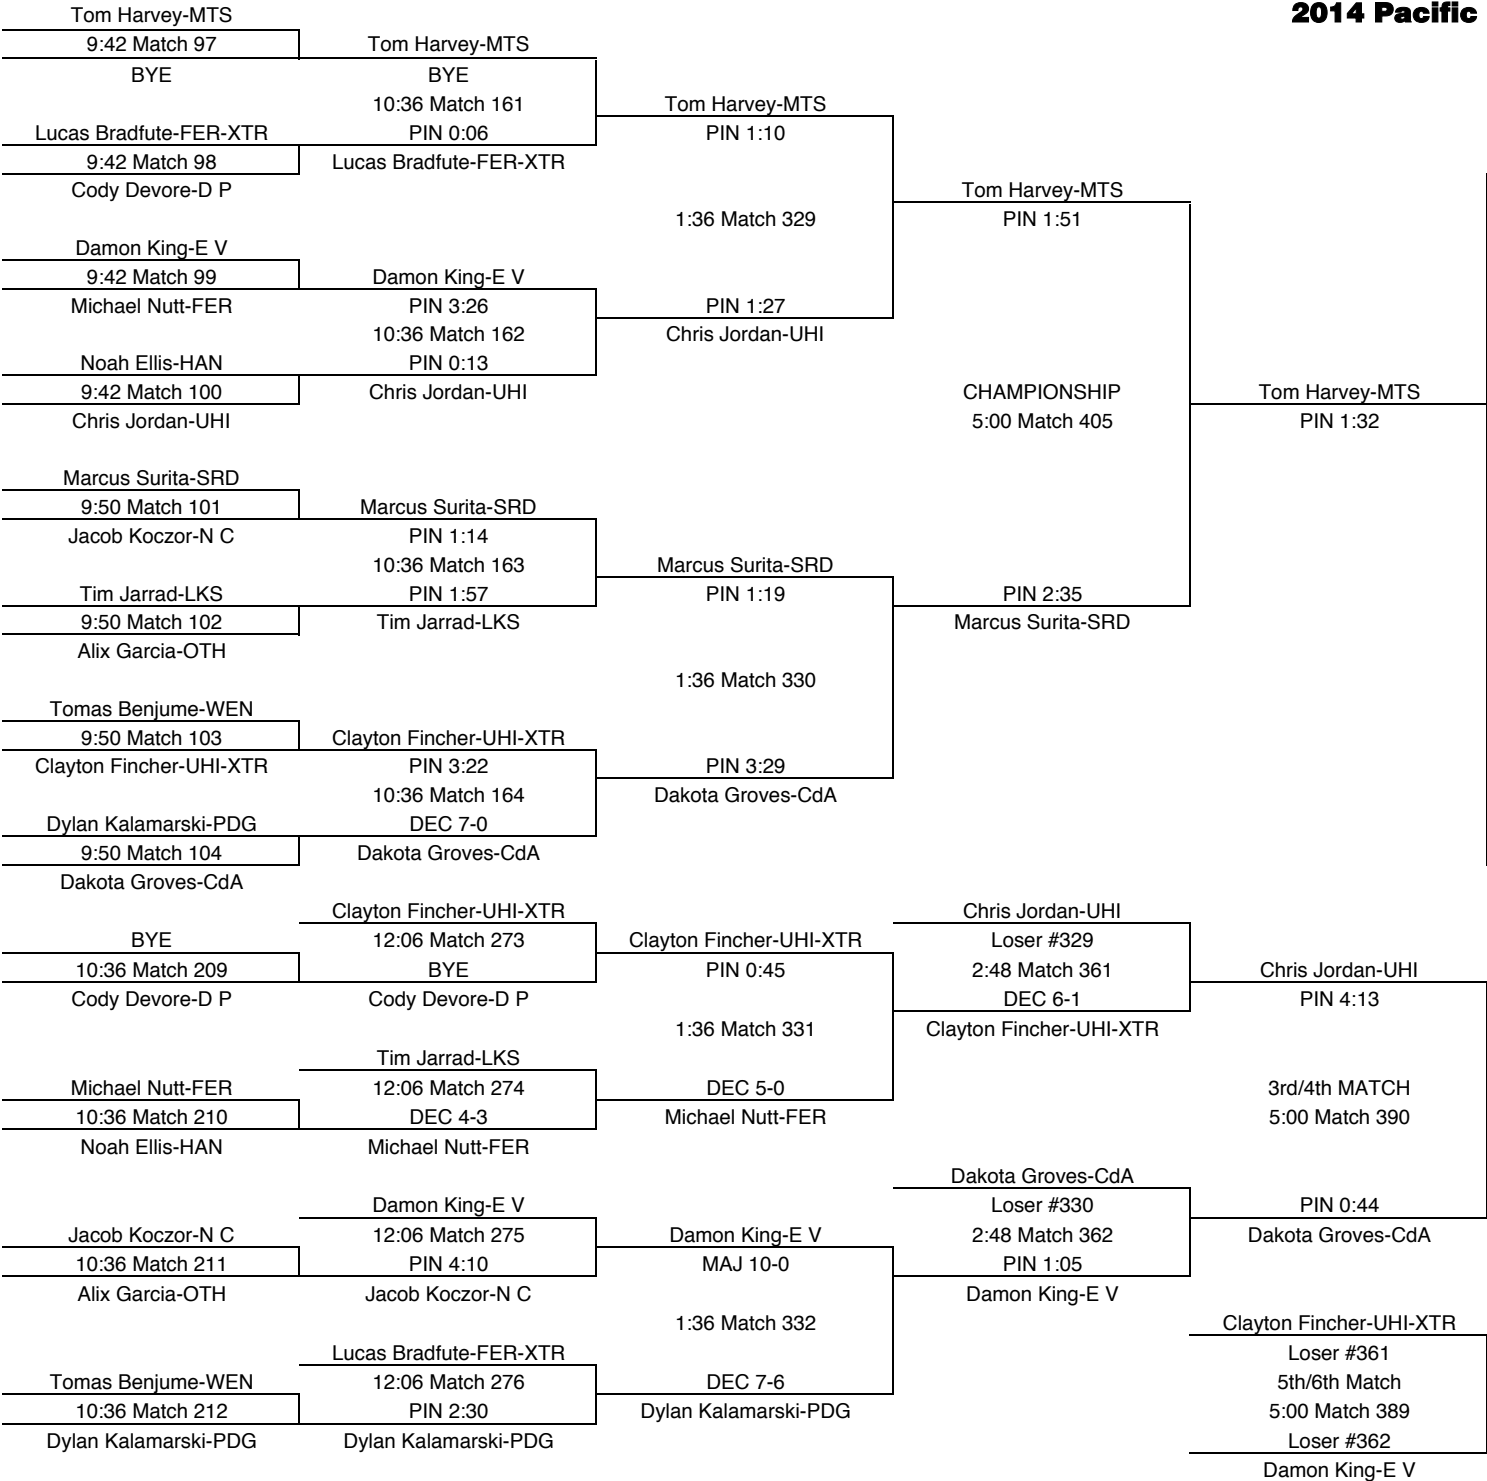

220

TEAM POINTS-220	
16	CdA-Couer d'Alene
1	D P-Deer Park
16	E V-East Valley
2	FER-Ferris
0	HAN-Hanford
0	LCY-Lake City
4	LKS-Lakeside
28	MTS-Mt. Spokane
3	N C-North Central
0	OTH-Othello
4	PDG-Pigdogs
0	S P-Shadle Park
24	SRD-Southridge
0	TLK-Timberlake
20	UHI-University
0	WEN-Wenatchee

FINAL PLACES-220	
1st	Tom Harvey-MTS
2nd	Marcus Surita-SRD
3rd	Chris Jordan-UHI
4th	Dakota Groves-CdA
5th	Damon King-E V
6th	Clayton Fincher-UHI-XTR