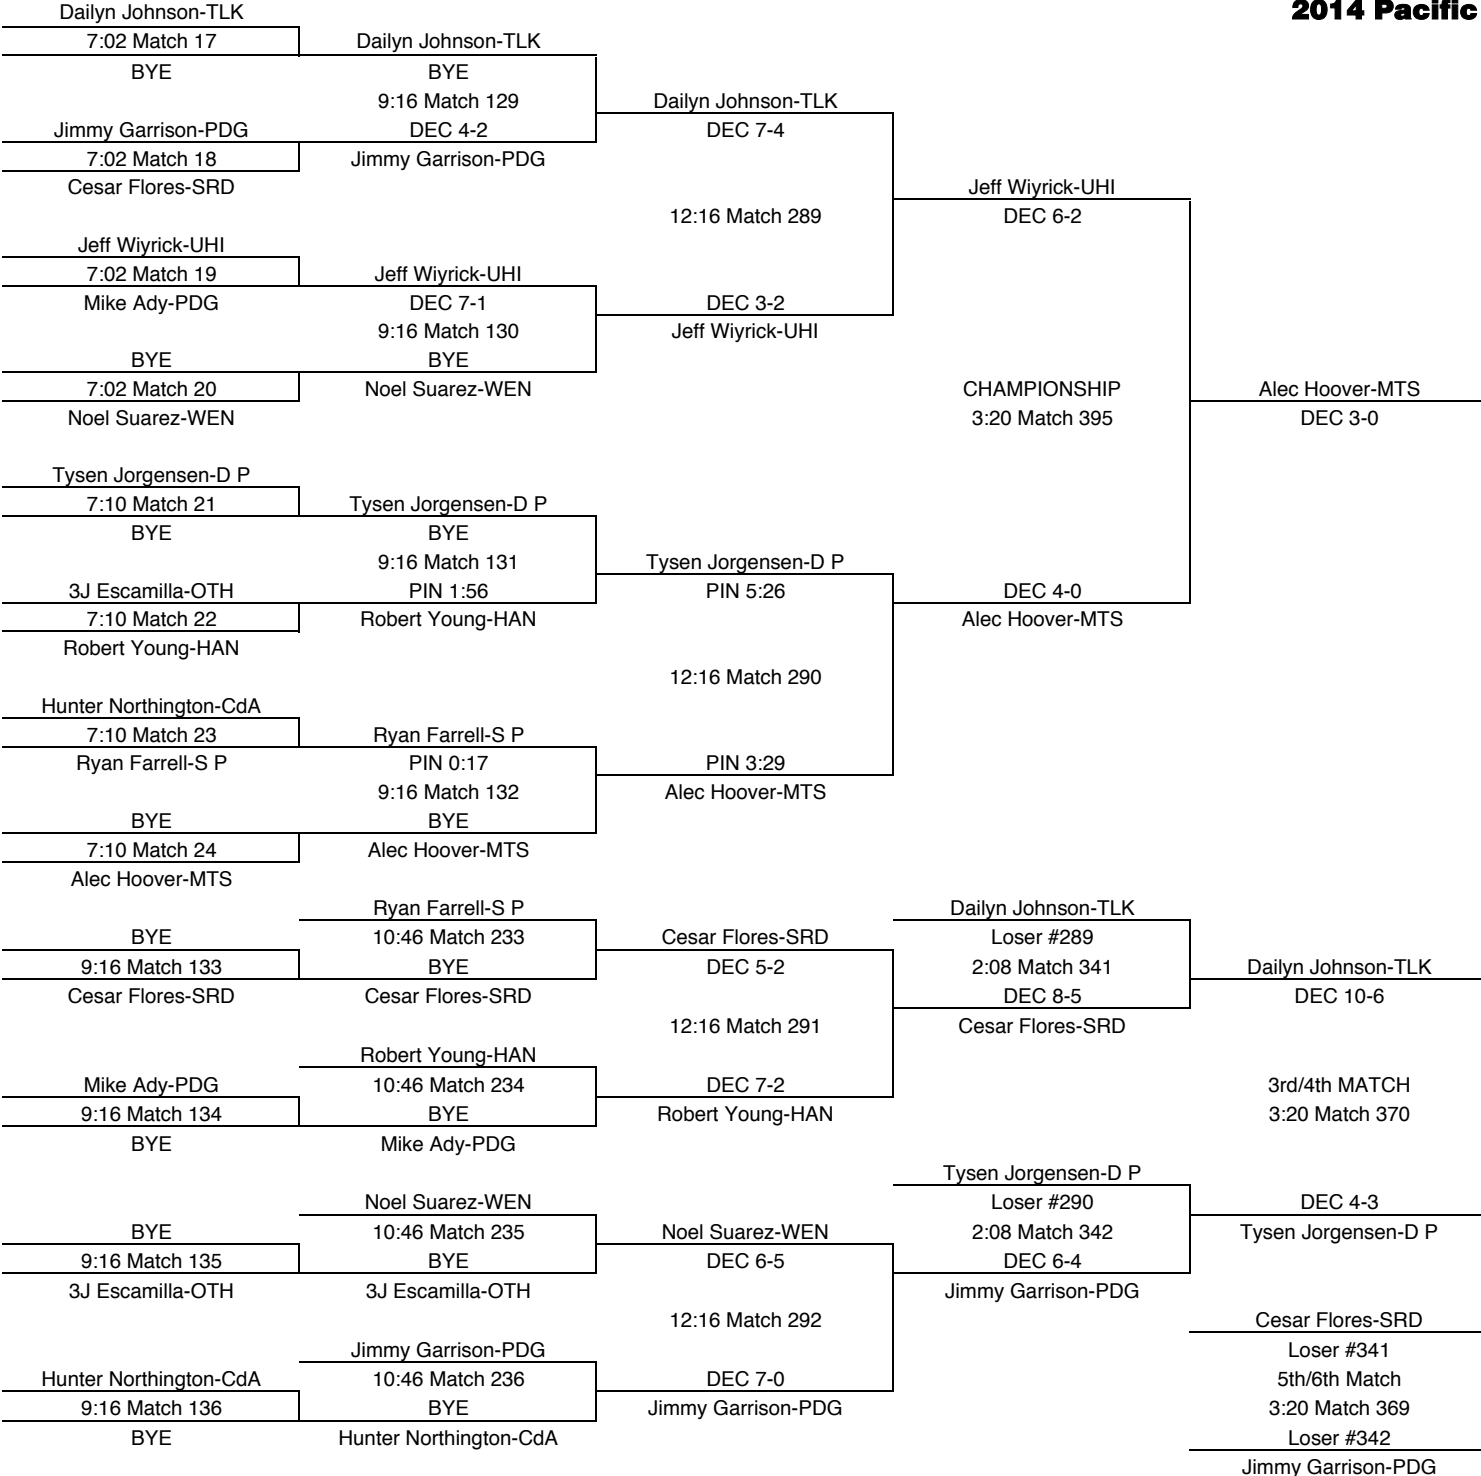

120

TEAM POINTS-120	
1	CdA-Couer d'Alene
18	D P-Deer Park
0	E V-East Valley
0	FER-Ferris
5	HAN-Hanford
0	LCY-Lake City
0	LKS-Lakeside
24	MTS-Mt. Spokane
0	N C-North Central
1	OTH-Othello
8	PDG-Pigdogs
4	S P-Shadle Park
8	SRD-Southridge
12	TLK-Timberlake
18	UHI-University
1	WEN-Wenatchee

FINAL PLACES-120	
1st	Alec Hoover-MTS
2nd	Jeff Wiyrick-UHI
3rd	Tysen Jorgensen-D P
4th	Dailyn Johnson-TLK
5th	Cesar Flores-SRD
6th	Jimmy Garrison-PDG