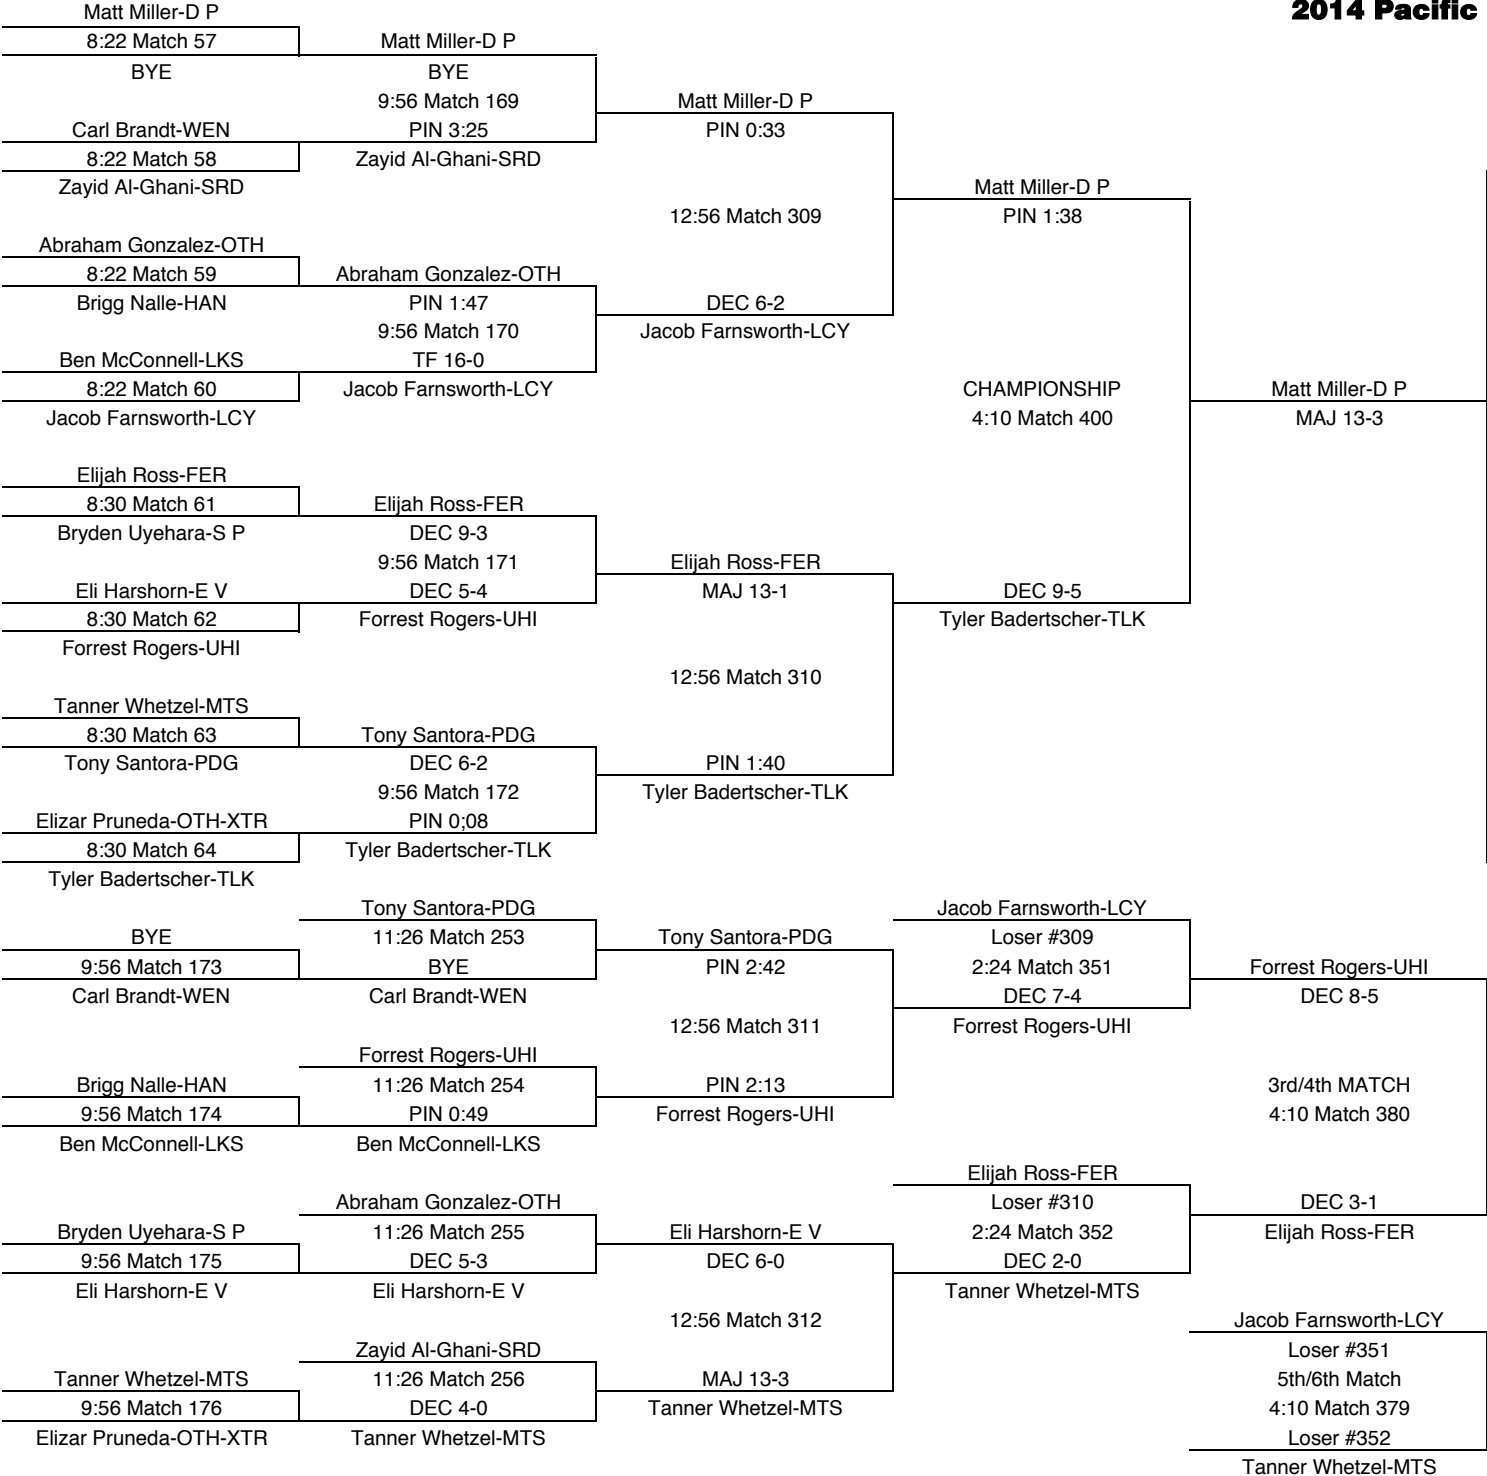

152

TEAM POINTS-152	
0	CdA-Couer d'Alene
27	D P-Deer Park
2	E V-East Valley
17	FER-Ferris
0	HAN-Hanford
10.5	LCY-Lake City
3	LKS-Lakeside
7	MTS-Mt. Spokane
0	N C-North Central
4	OTH-Othello
5	PDG-Pigdogs
0	S P-Shadle Park
4	SRD-Southridge
22	TLK-Timberlake
14	UHI-University
1	WEN-Wenatchee

FINAL PLACES-152	
1st	Matt Miller-D P
2nd	Tyler Badertscher-TLK
3rd	Elijah Ross-FER
4th	Forrest Rogers-UHI
5th	Jacob Farnsworth-LCY
6th	Tanner Whetzel-MTS