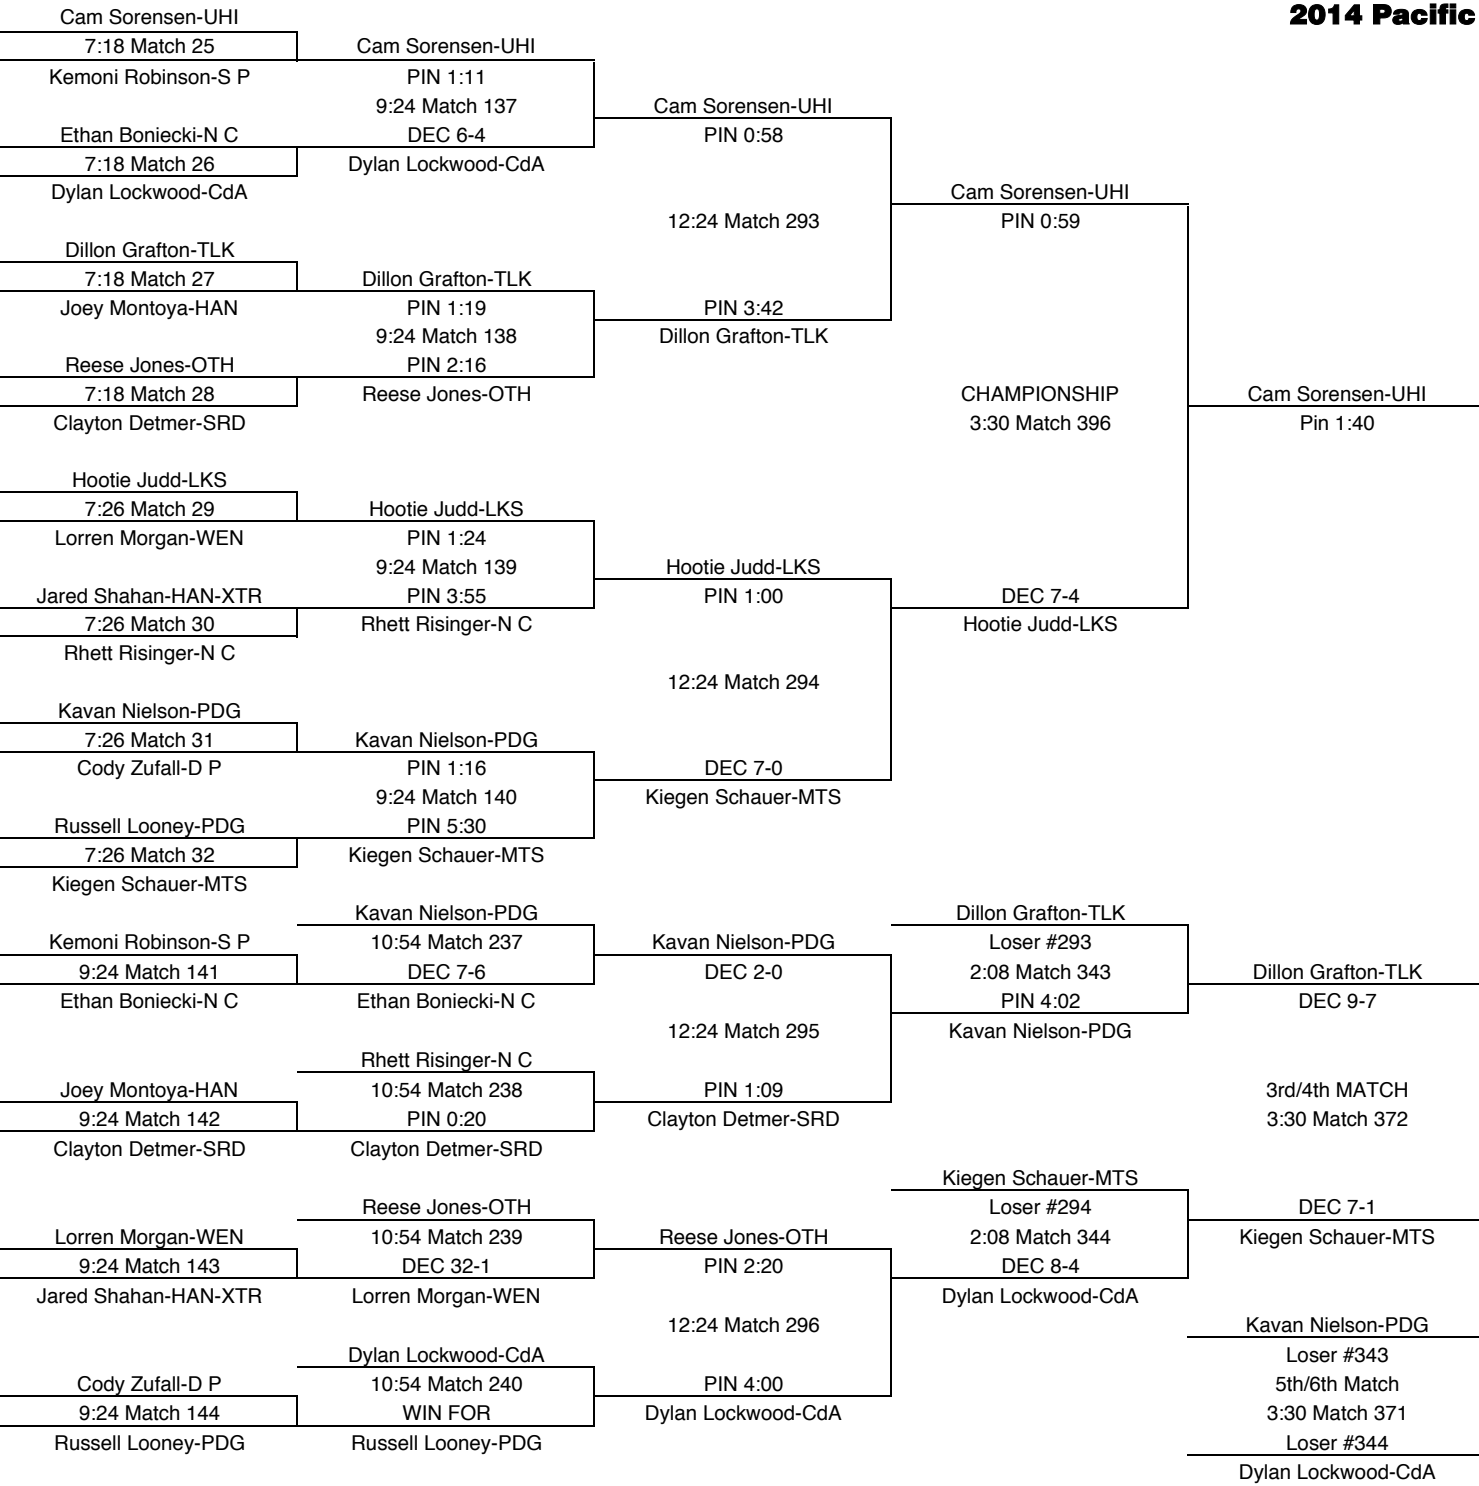

126

TEAM POINTS-126	
13	CdA-Couer d'Alene
0	D P-Deer Park
0	E V-East Valley
0	FER-Ferris
0	HAN-Hanford
0	LCY-Lake City
22	LKS-Lakeside
18	MTS-Mt. Spokane
5	N C-North Central
7	OTH-Othello
14	PDG-Pigdogs
0	S P-Shadle Park
6	SRD-Southridge
16	TLK-Timberlake
30	UHI-University
1	WEN-Wenatchee

FINAL PLACES-126	
1st	Cam Sorensen-UHI
2nd	Hootie Judd-LKS
3rd	Kiegen Schauer-MTS
4th	Dillon Grafton-TLK
5th	Dylan Lockwood-CdA
6th	Kavan Nielson-PDG