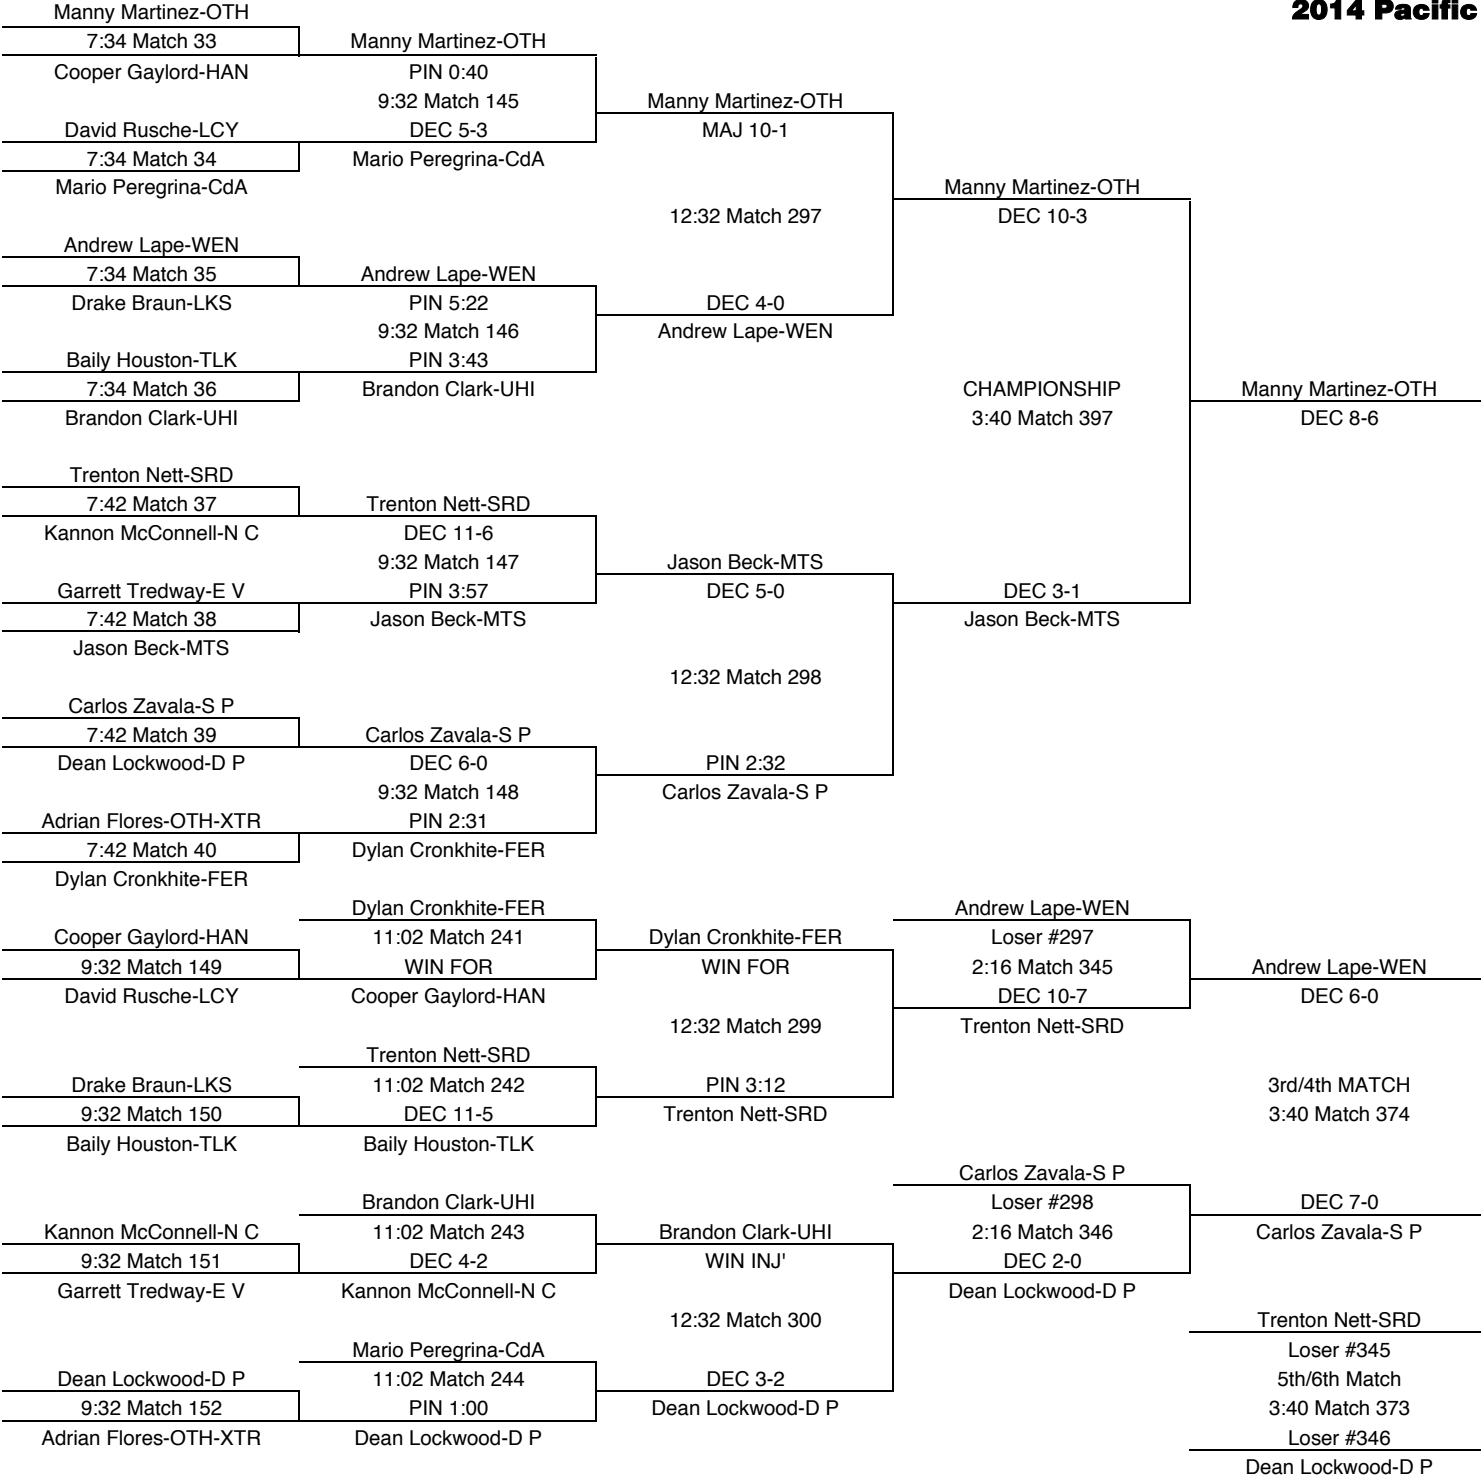

132

TEAM POINTS-132	
2	CdA-Couer d'Alene
8	D P-Deer Park
0	E V-East Valley
7	FER-Ferris
3	HAN-Hanford
0	LCY-Lake City
0	LKS-Lakeside
20	MTS-Mt. Spokane
1	N C-North Central
25	OTH-Othello
0	PDG-Pigdogs
18	S P-Shadle Park
11	SRD-Southridge
1	TLK-Timberlake
7	UHI-University
14	WEN-Wenatchee

FINAL PLACES-132	
1st	Manny Martinez-OTH
2nd	Jason Beck-MTS
3rd	Carlos Zavala-S P
4th	Andrew Lape-WEN
5th	Trenton Nett-SRD
6th	Dean Lockwood-D P