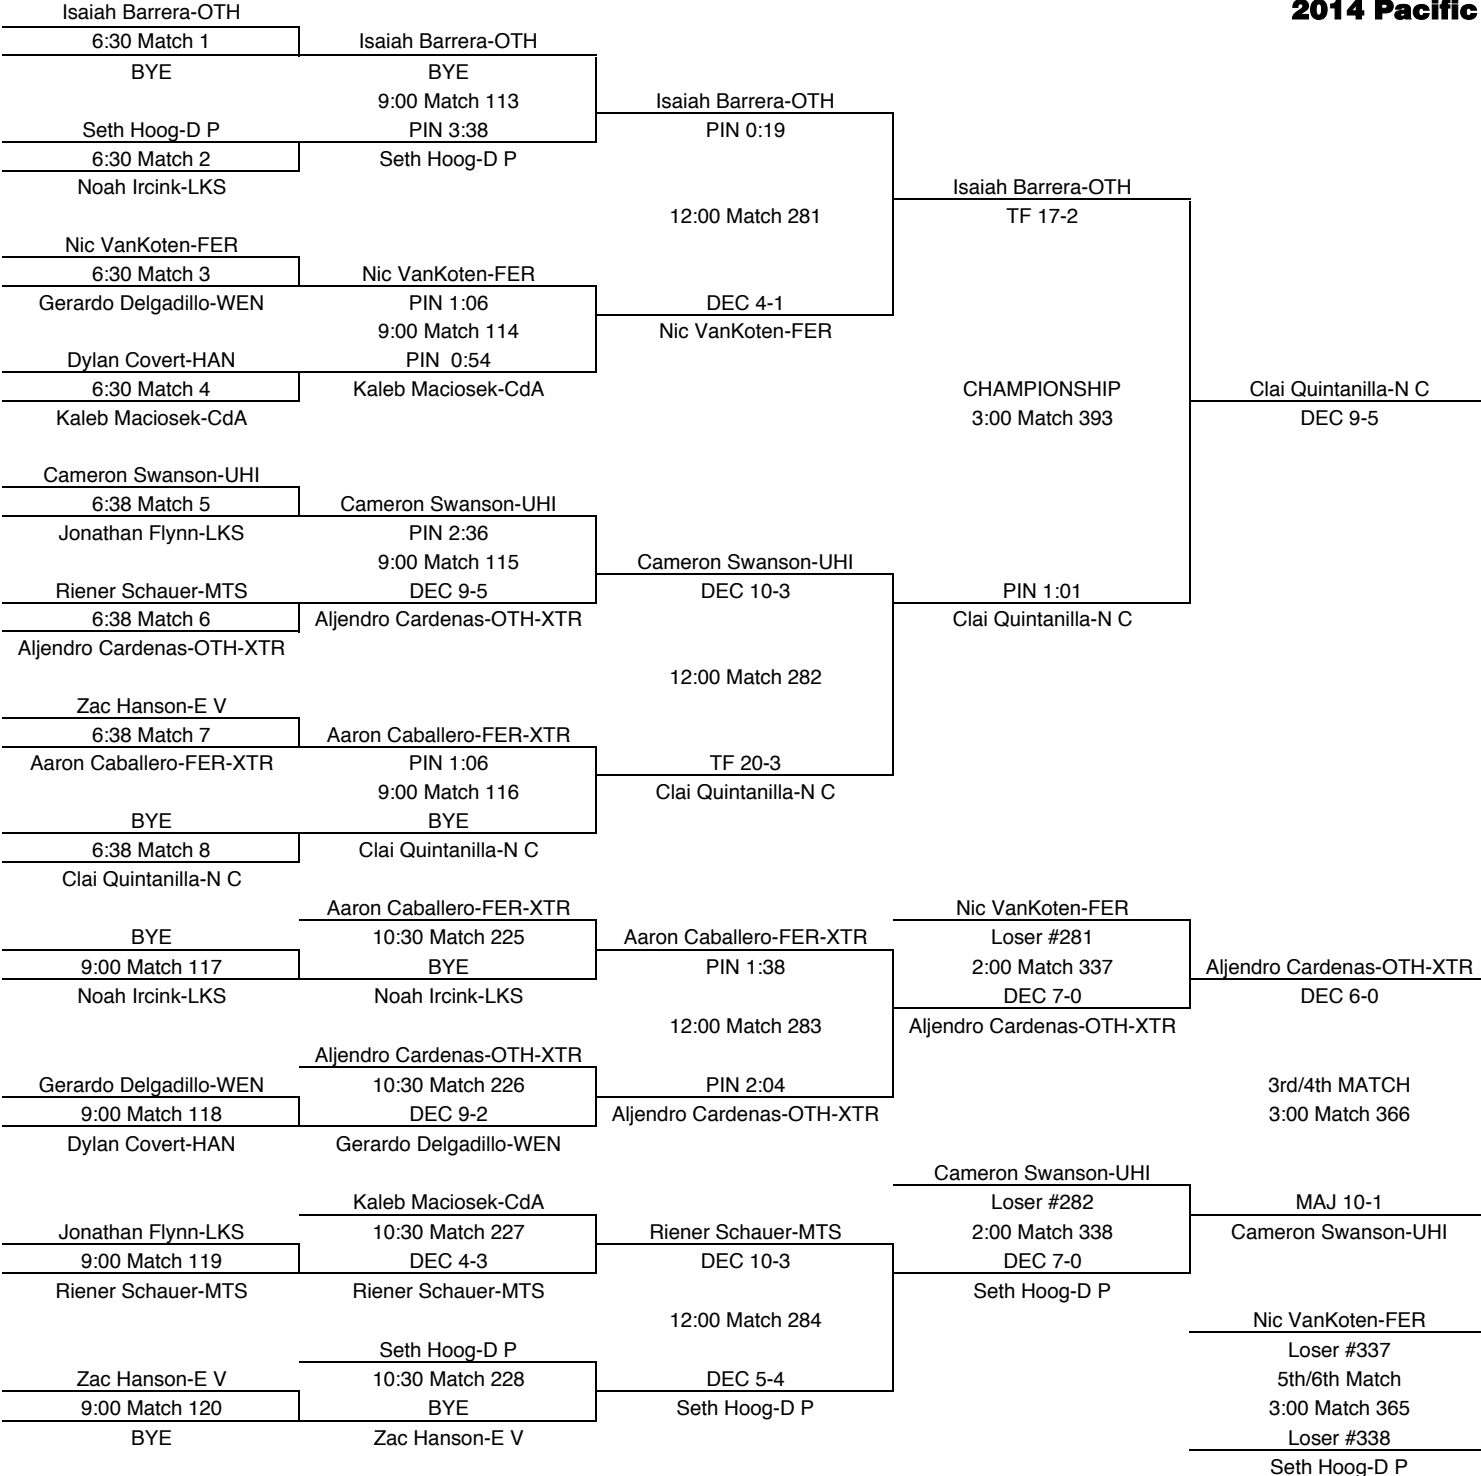

# 106

TEAM POINTS-106	
4	CdA-Couer d'Alene
9	D P-Deer Park
1	E V-East Valley
11	FER-Ferris
0	HAN-Hanford
0	LCY-Lake City
1	LKS-Lakeside
2	MTS-Mt. Spokane
25.5	N C-North Central
21.5	OTH-Othello
0	PDG-Pigdogs
0	S P-Shadle Park
0	SRD-Southridge
0	TLK-Timberlake
15	UHI-University
1	WEN-Wenatchee