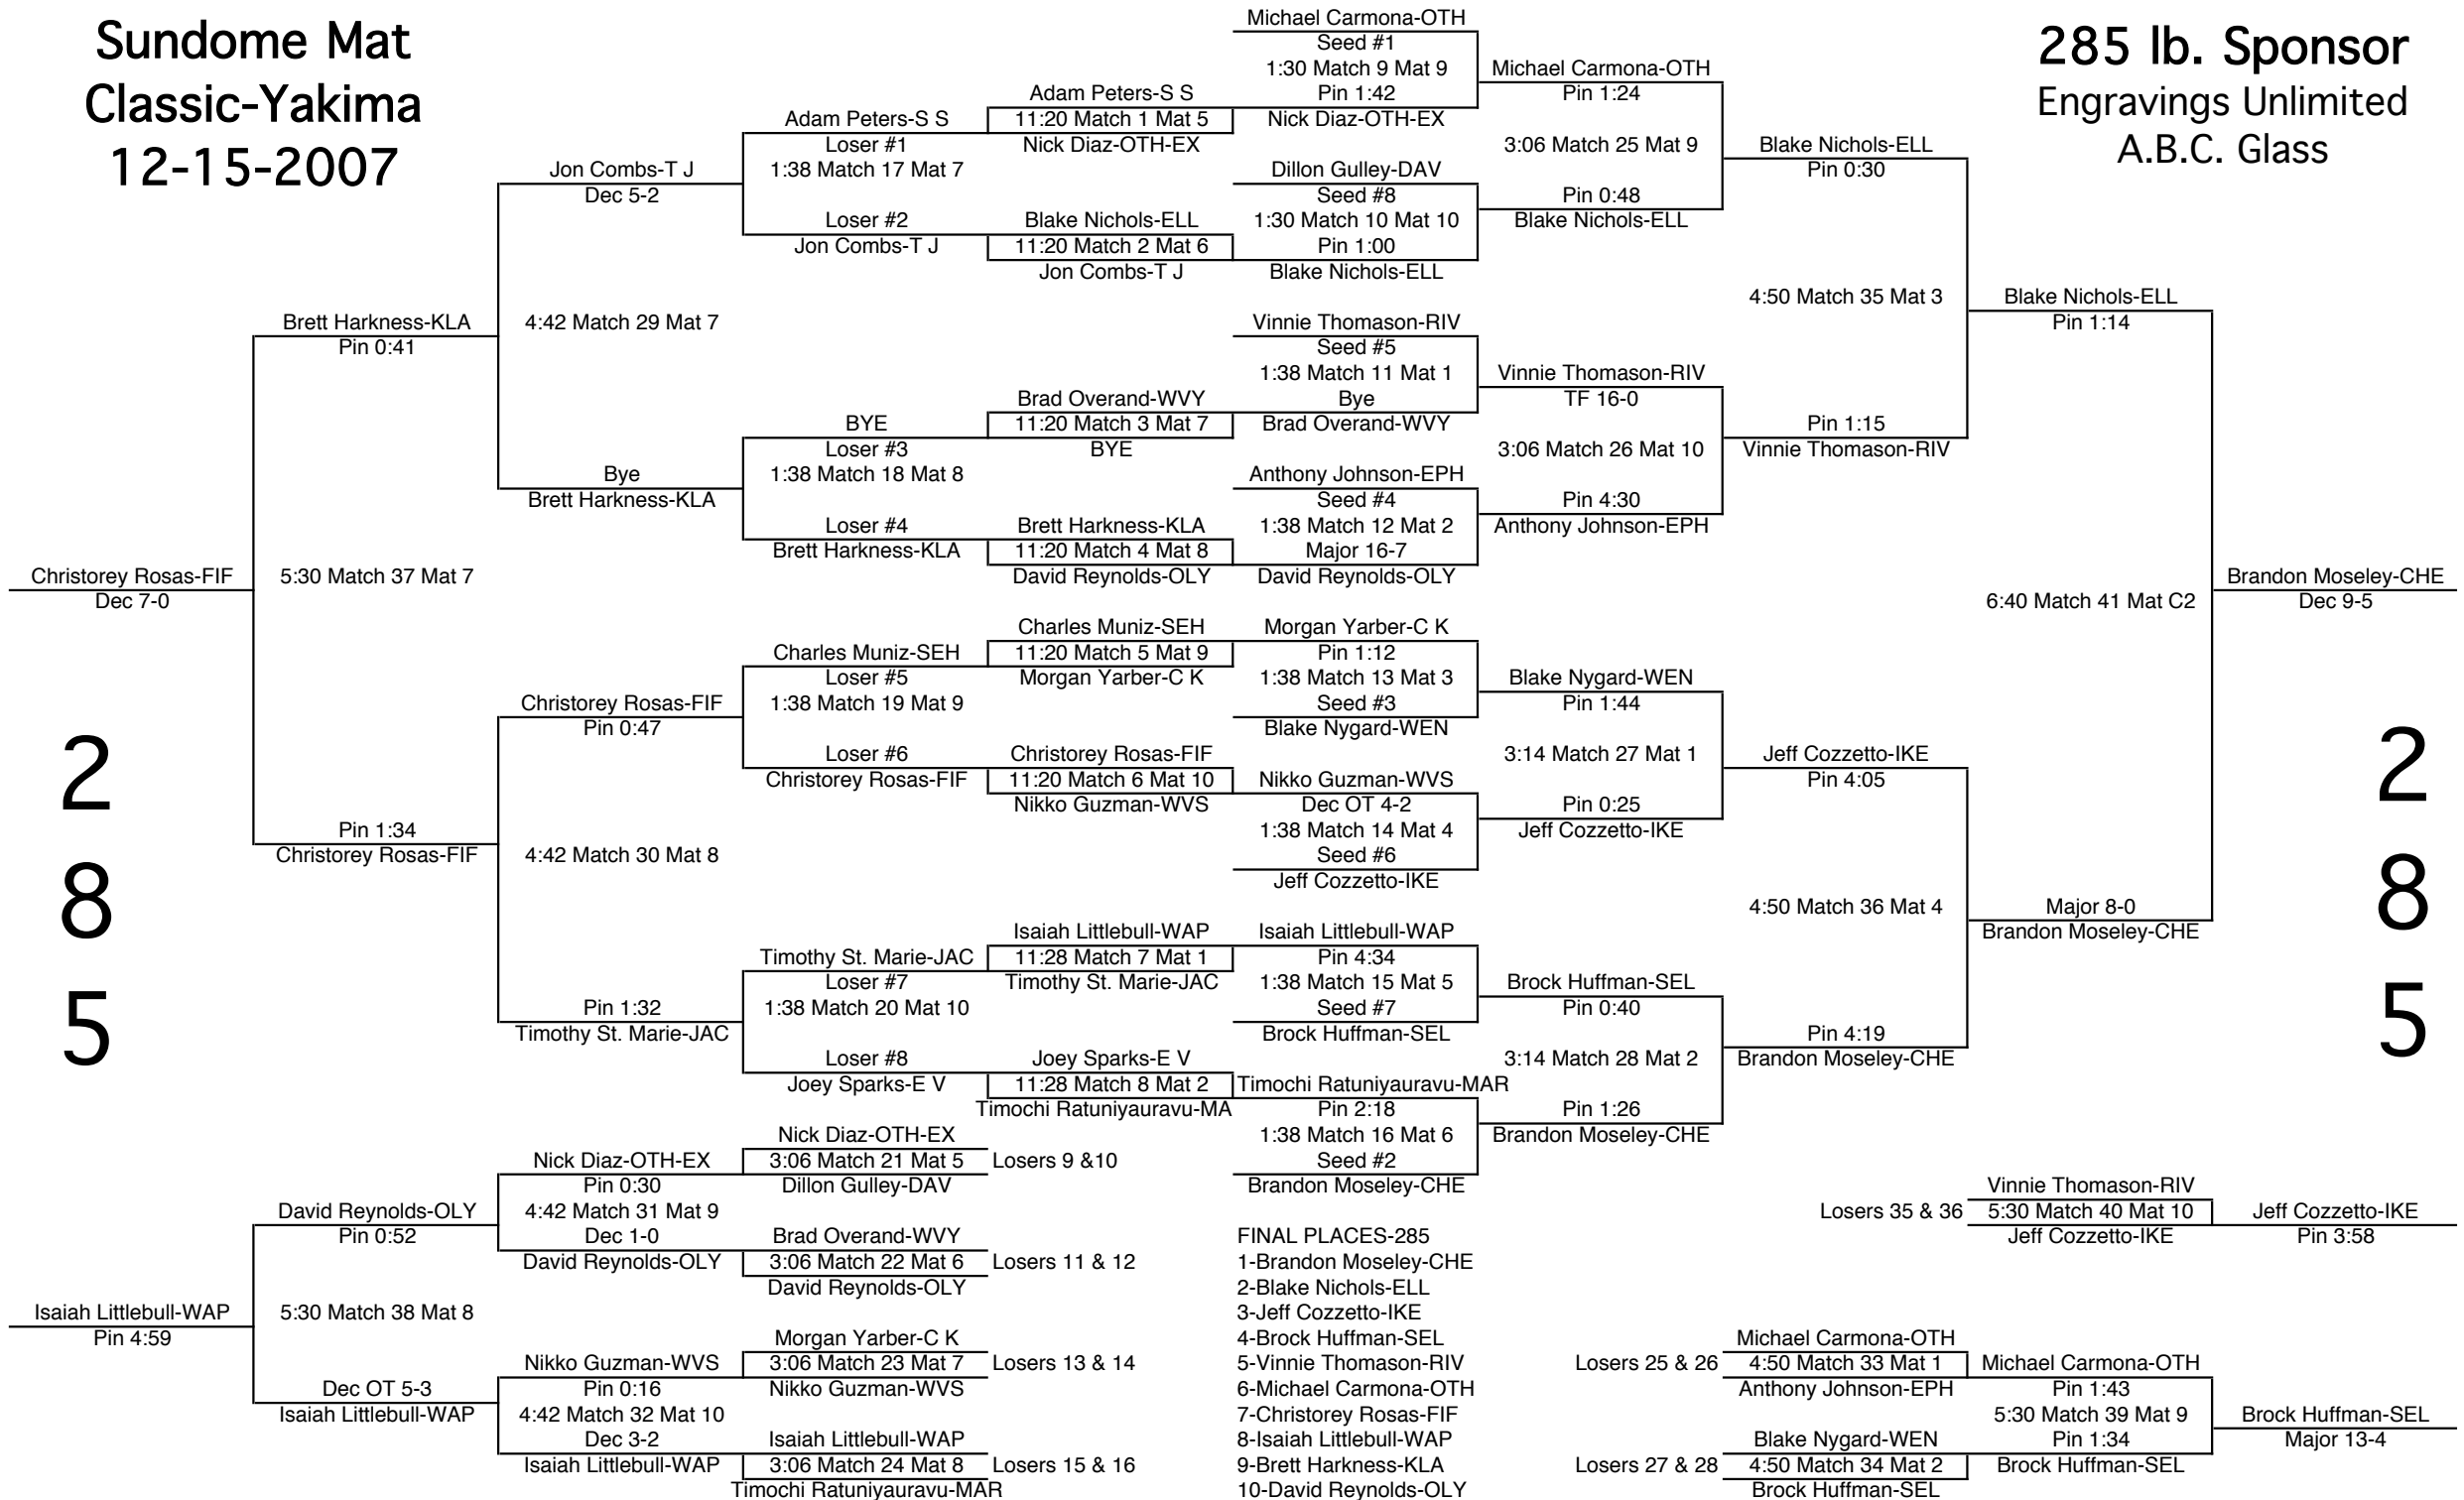

Sundome Mat Classic-Yakima 12-15-2007

285 lb. Sponsor
Engravings Unlimited
A.B.C. Glass

285

285

1. FINAL PLACES-285
- 1-Brandon Moseley-CHE
  - 2-Blake Nichols-ELL
  - 3-Jeff Cozzetto-IKE
  - 4-Brock Huffman-SEL
  - 5-Vinnie Thomason-RIV
  - 6-Michael Carmona-OTH
  - 7-Christorey Rosas-FIF
  - 8-Isaiah Littlebull-WAP
  - 9-Brett Harkness-KLA
  - 10-David Reynolds-OLY