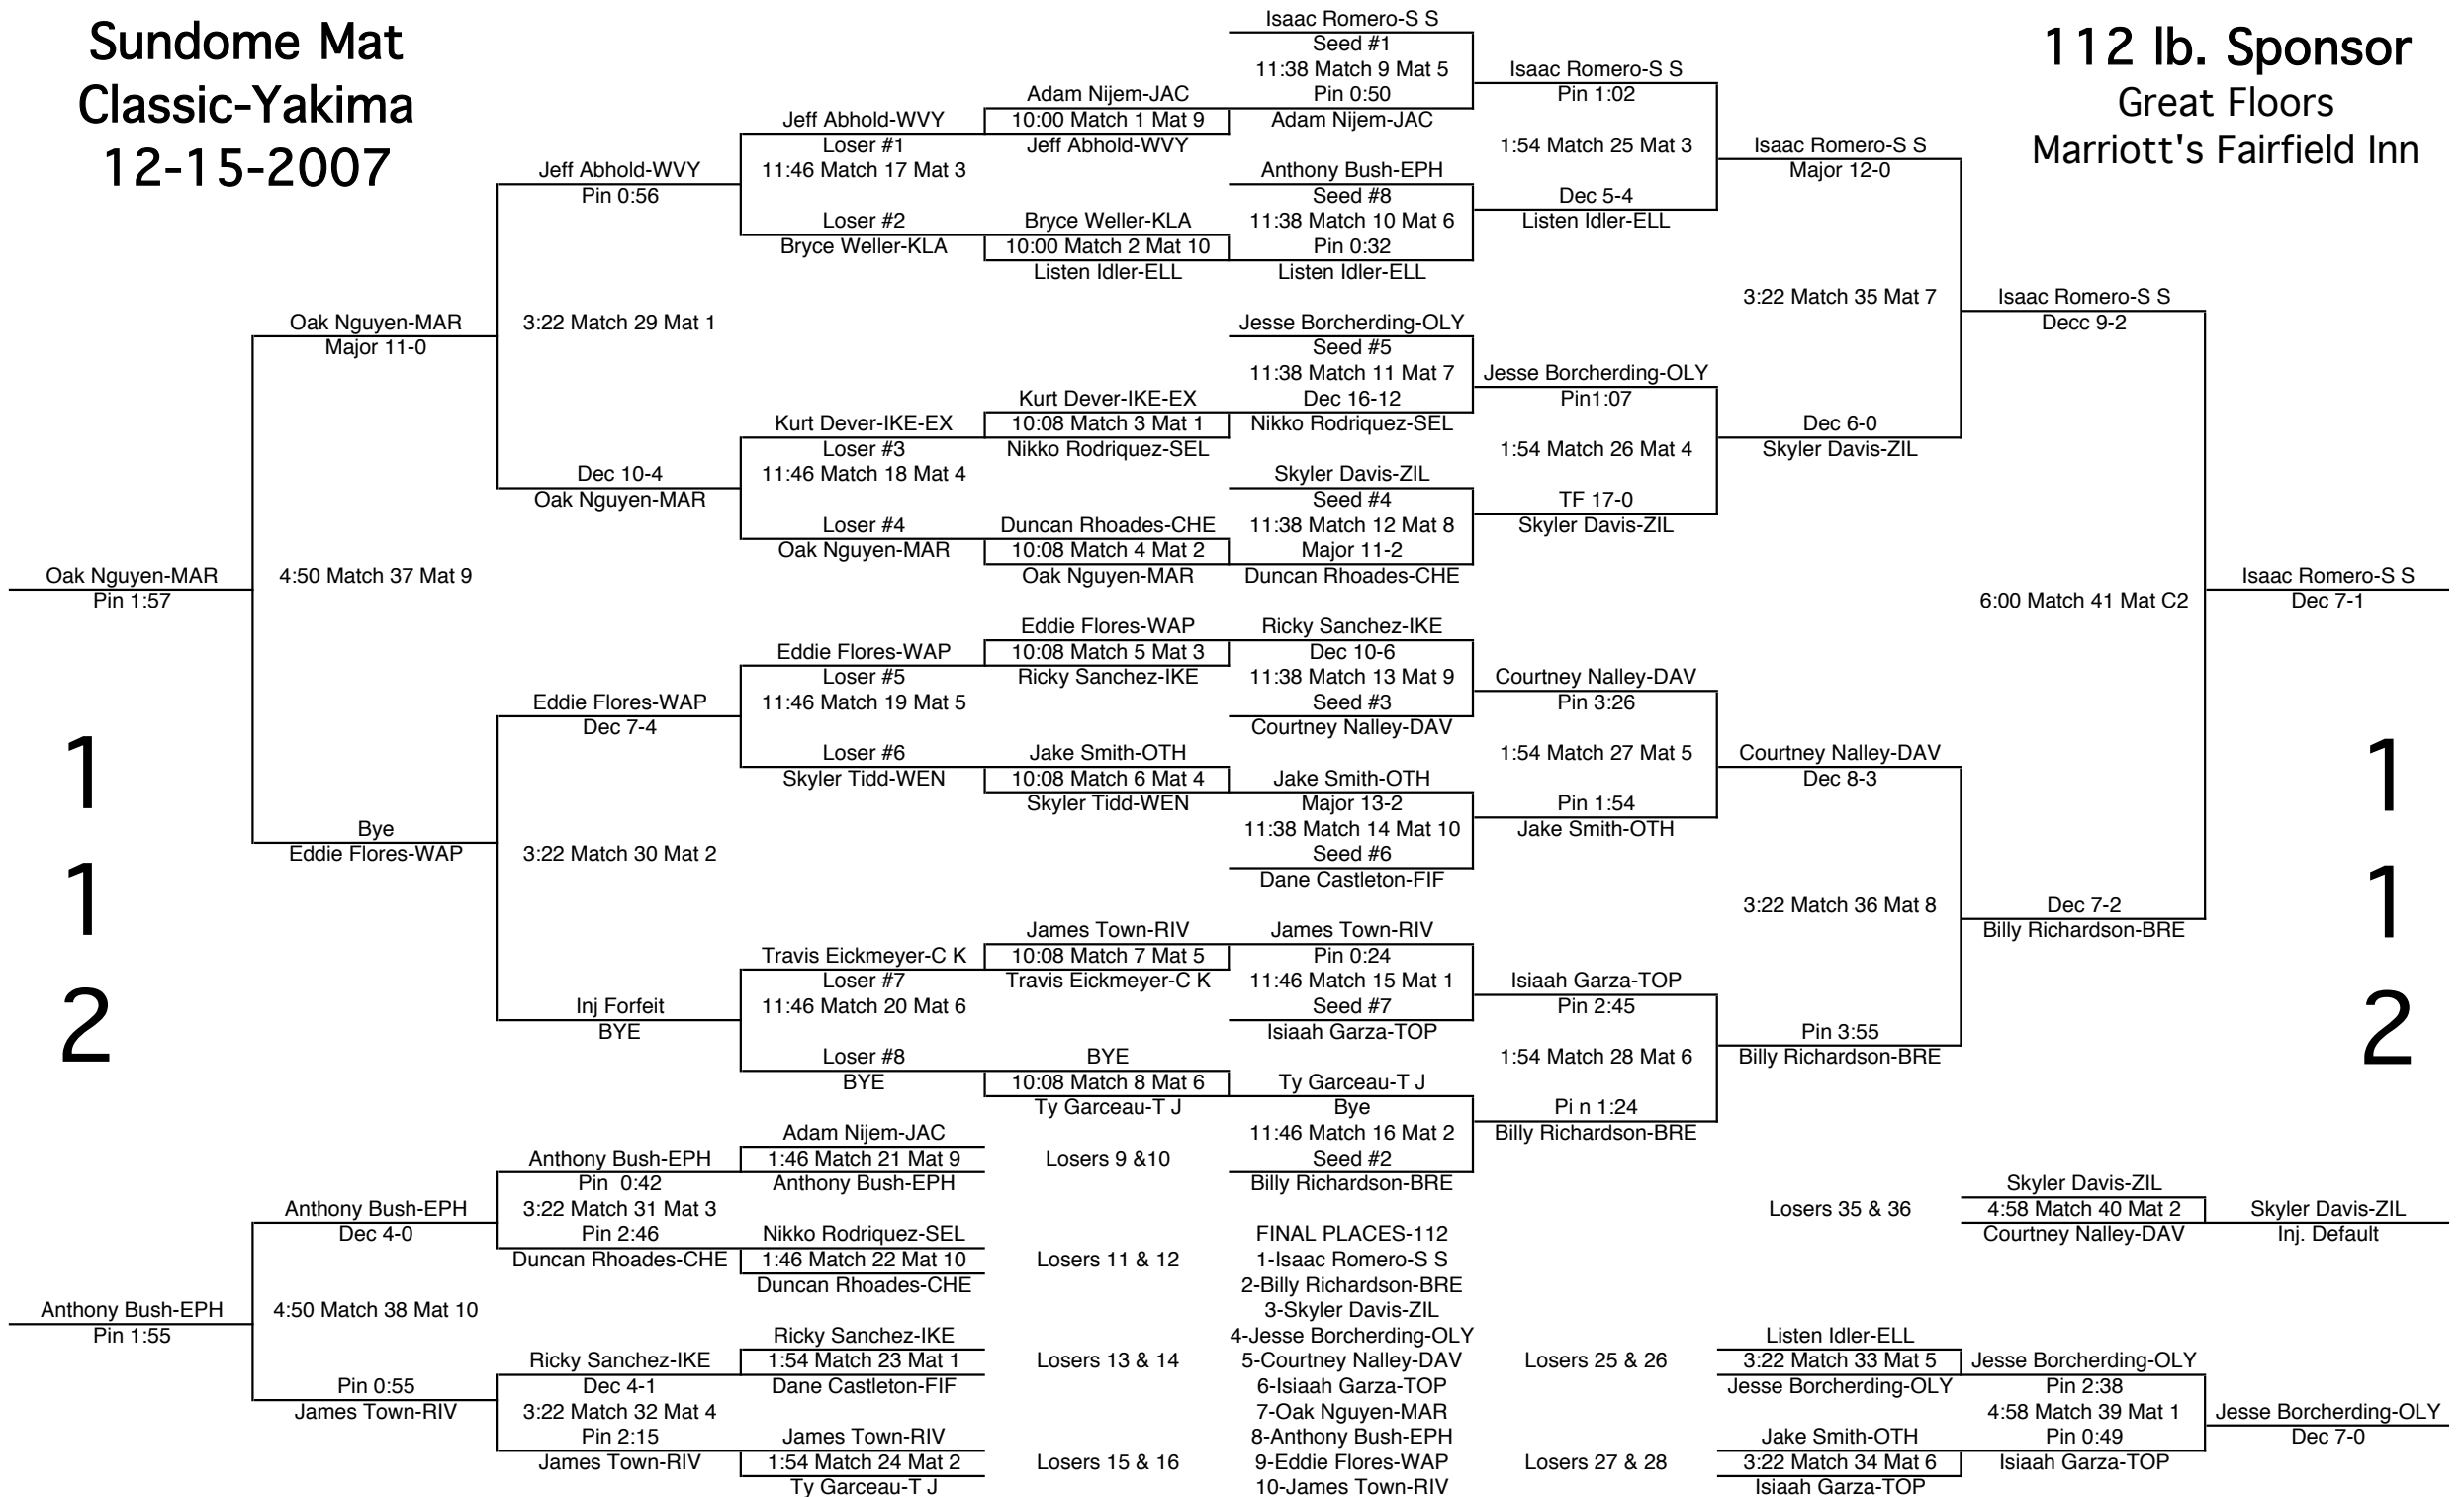

# Sundome Mat Classic-Yakima 12-15-2007

112 lb. Sponsor  
Great Floors  
Marriott's Fairfield Inn