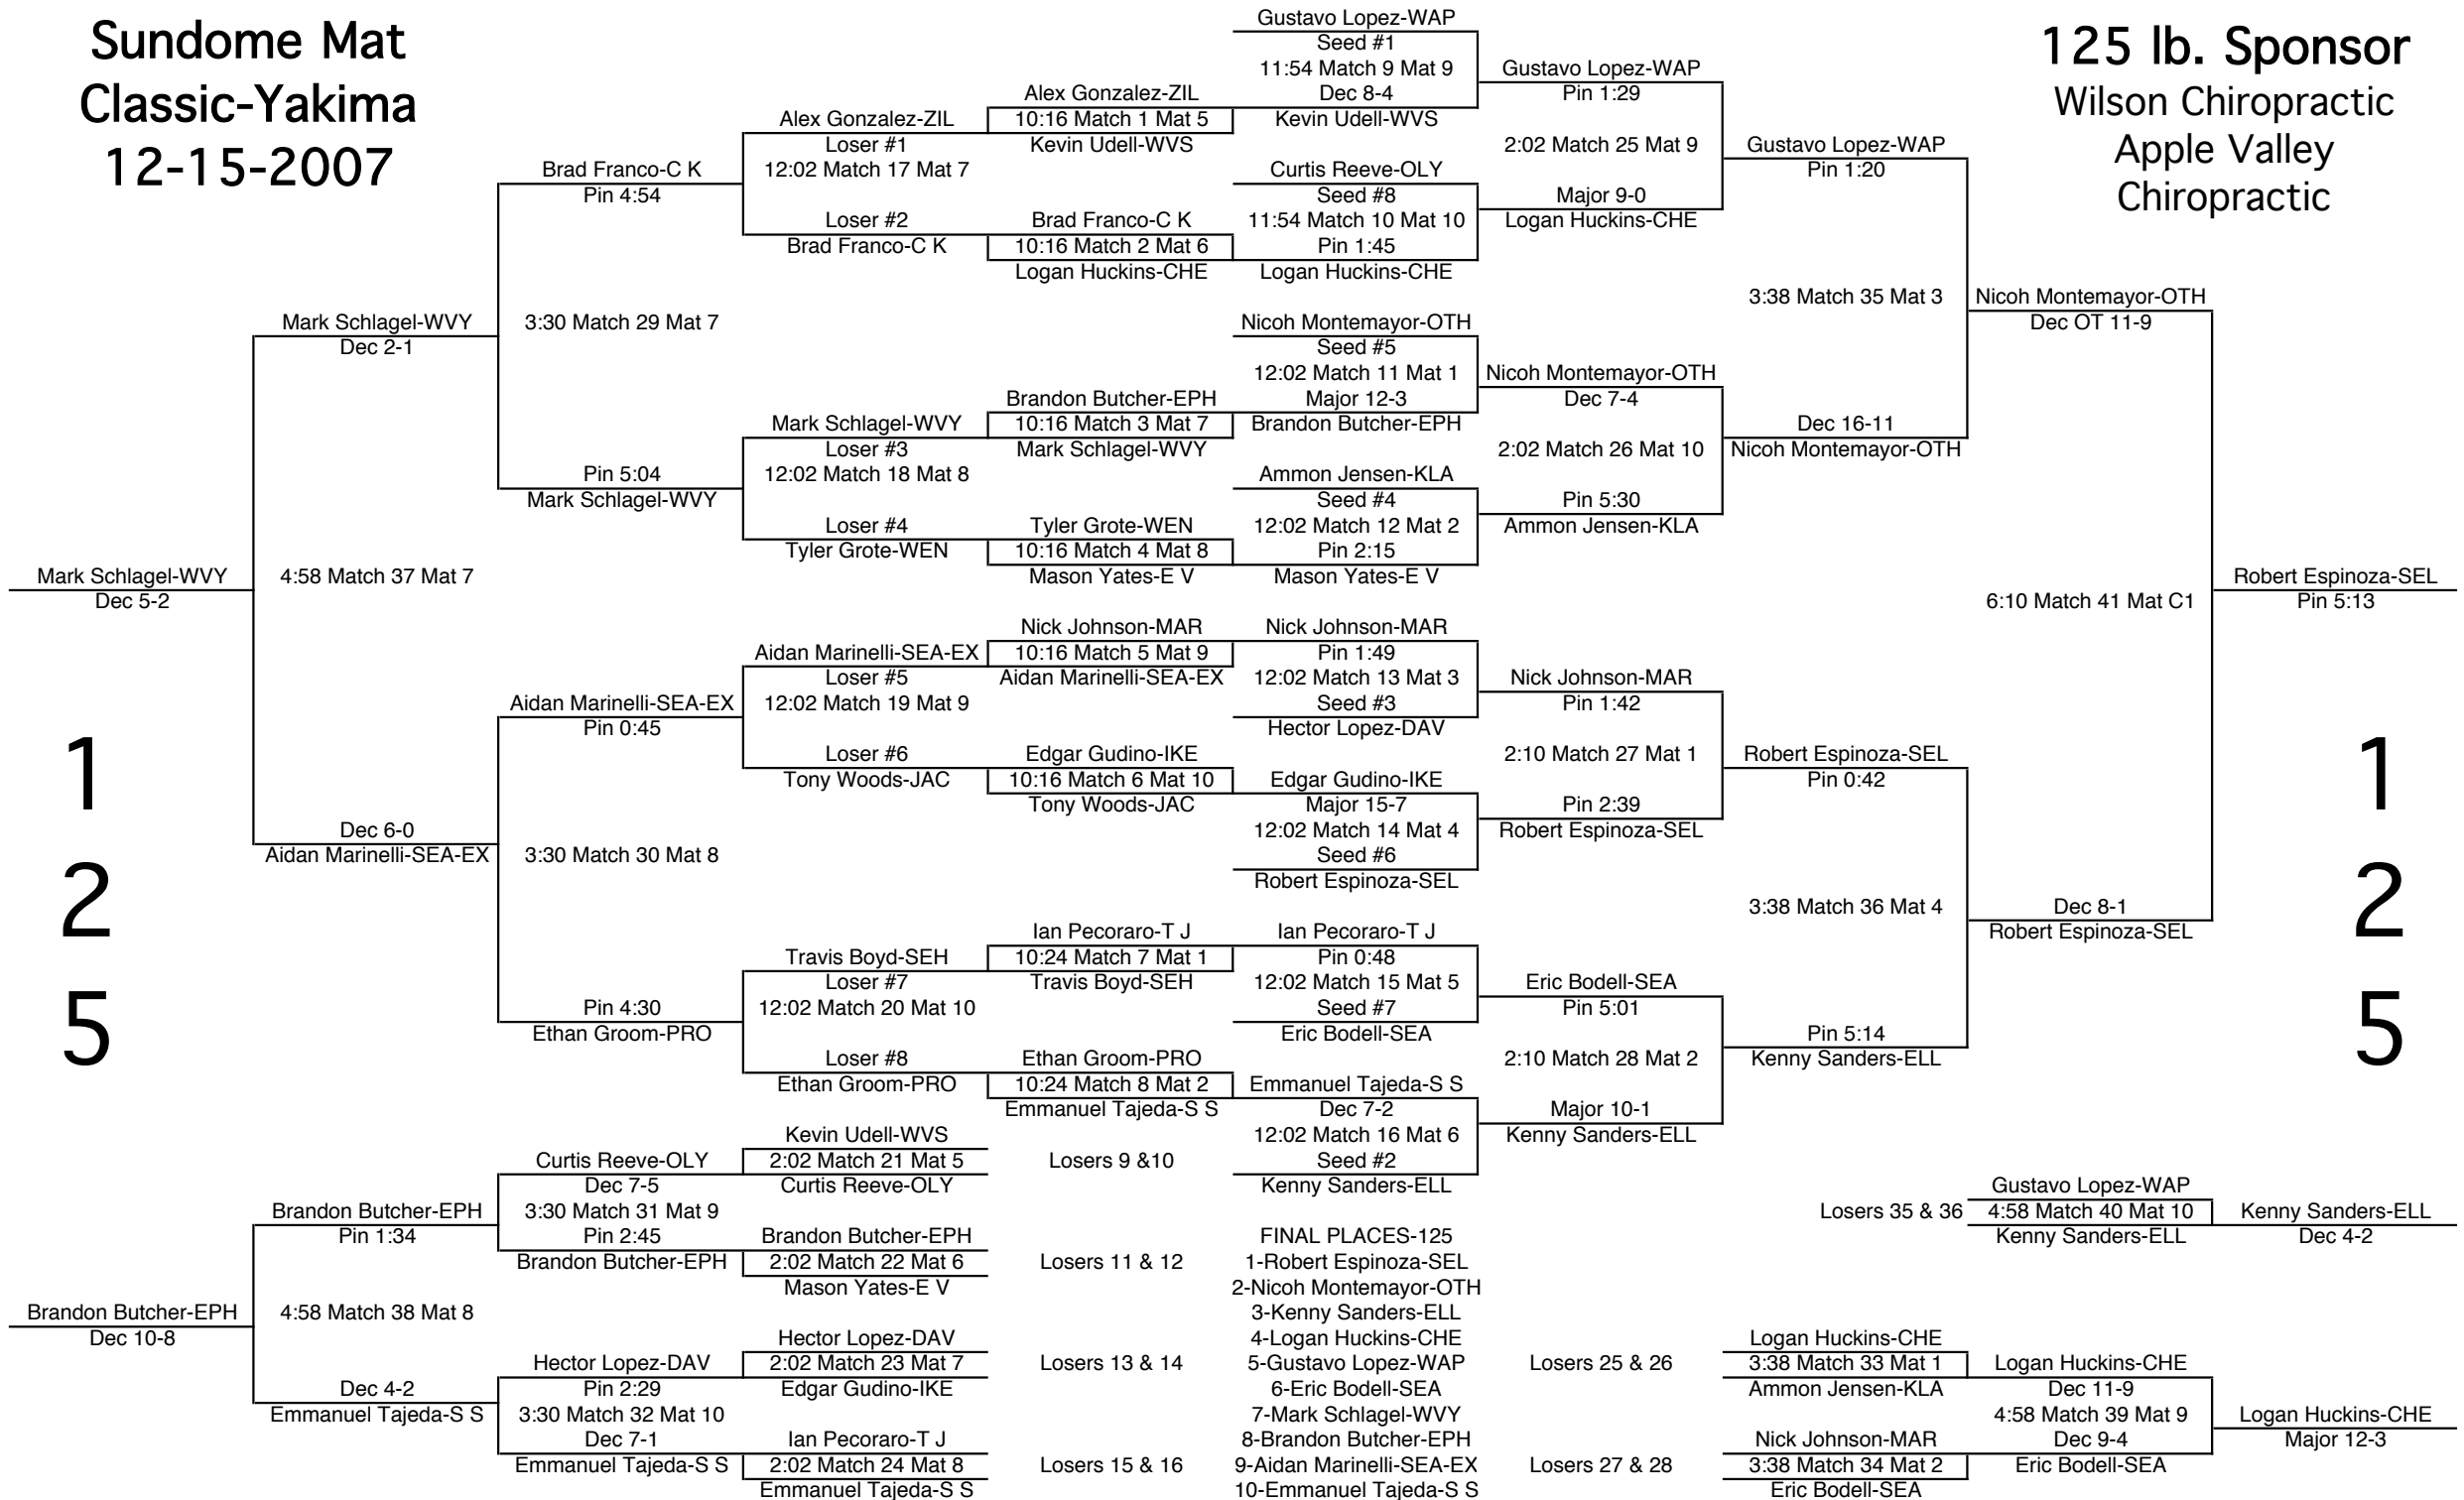

Sundome Mat Classic-Yakima 12-15-2007

125 lb. Sponsor
Wilson Chiropractic
Apple Valley
Chiropractic