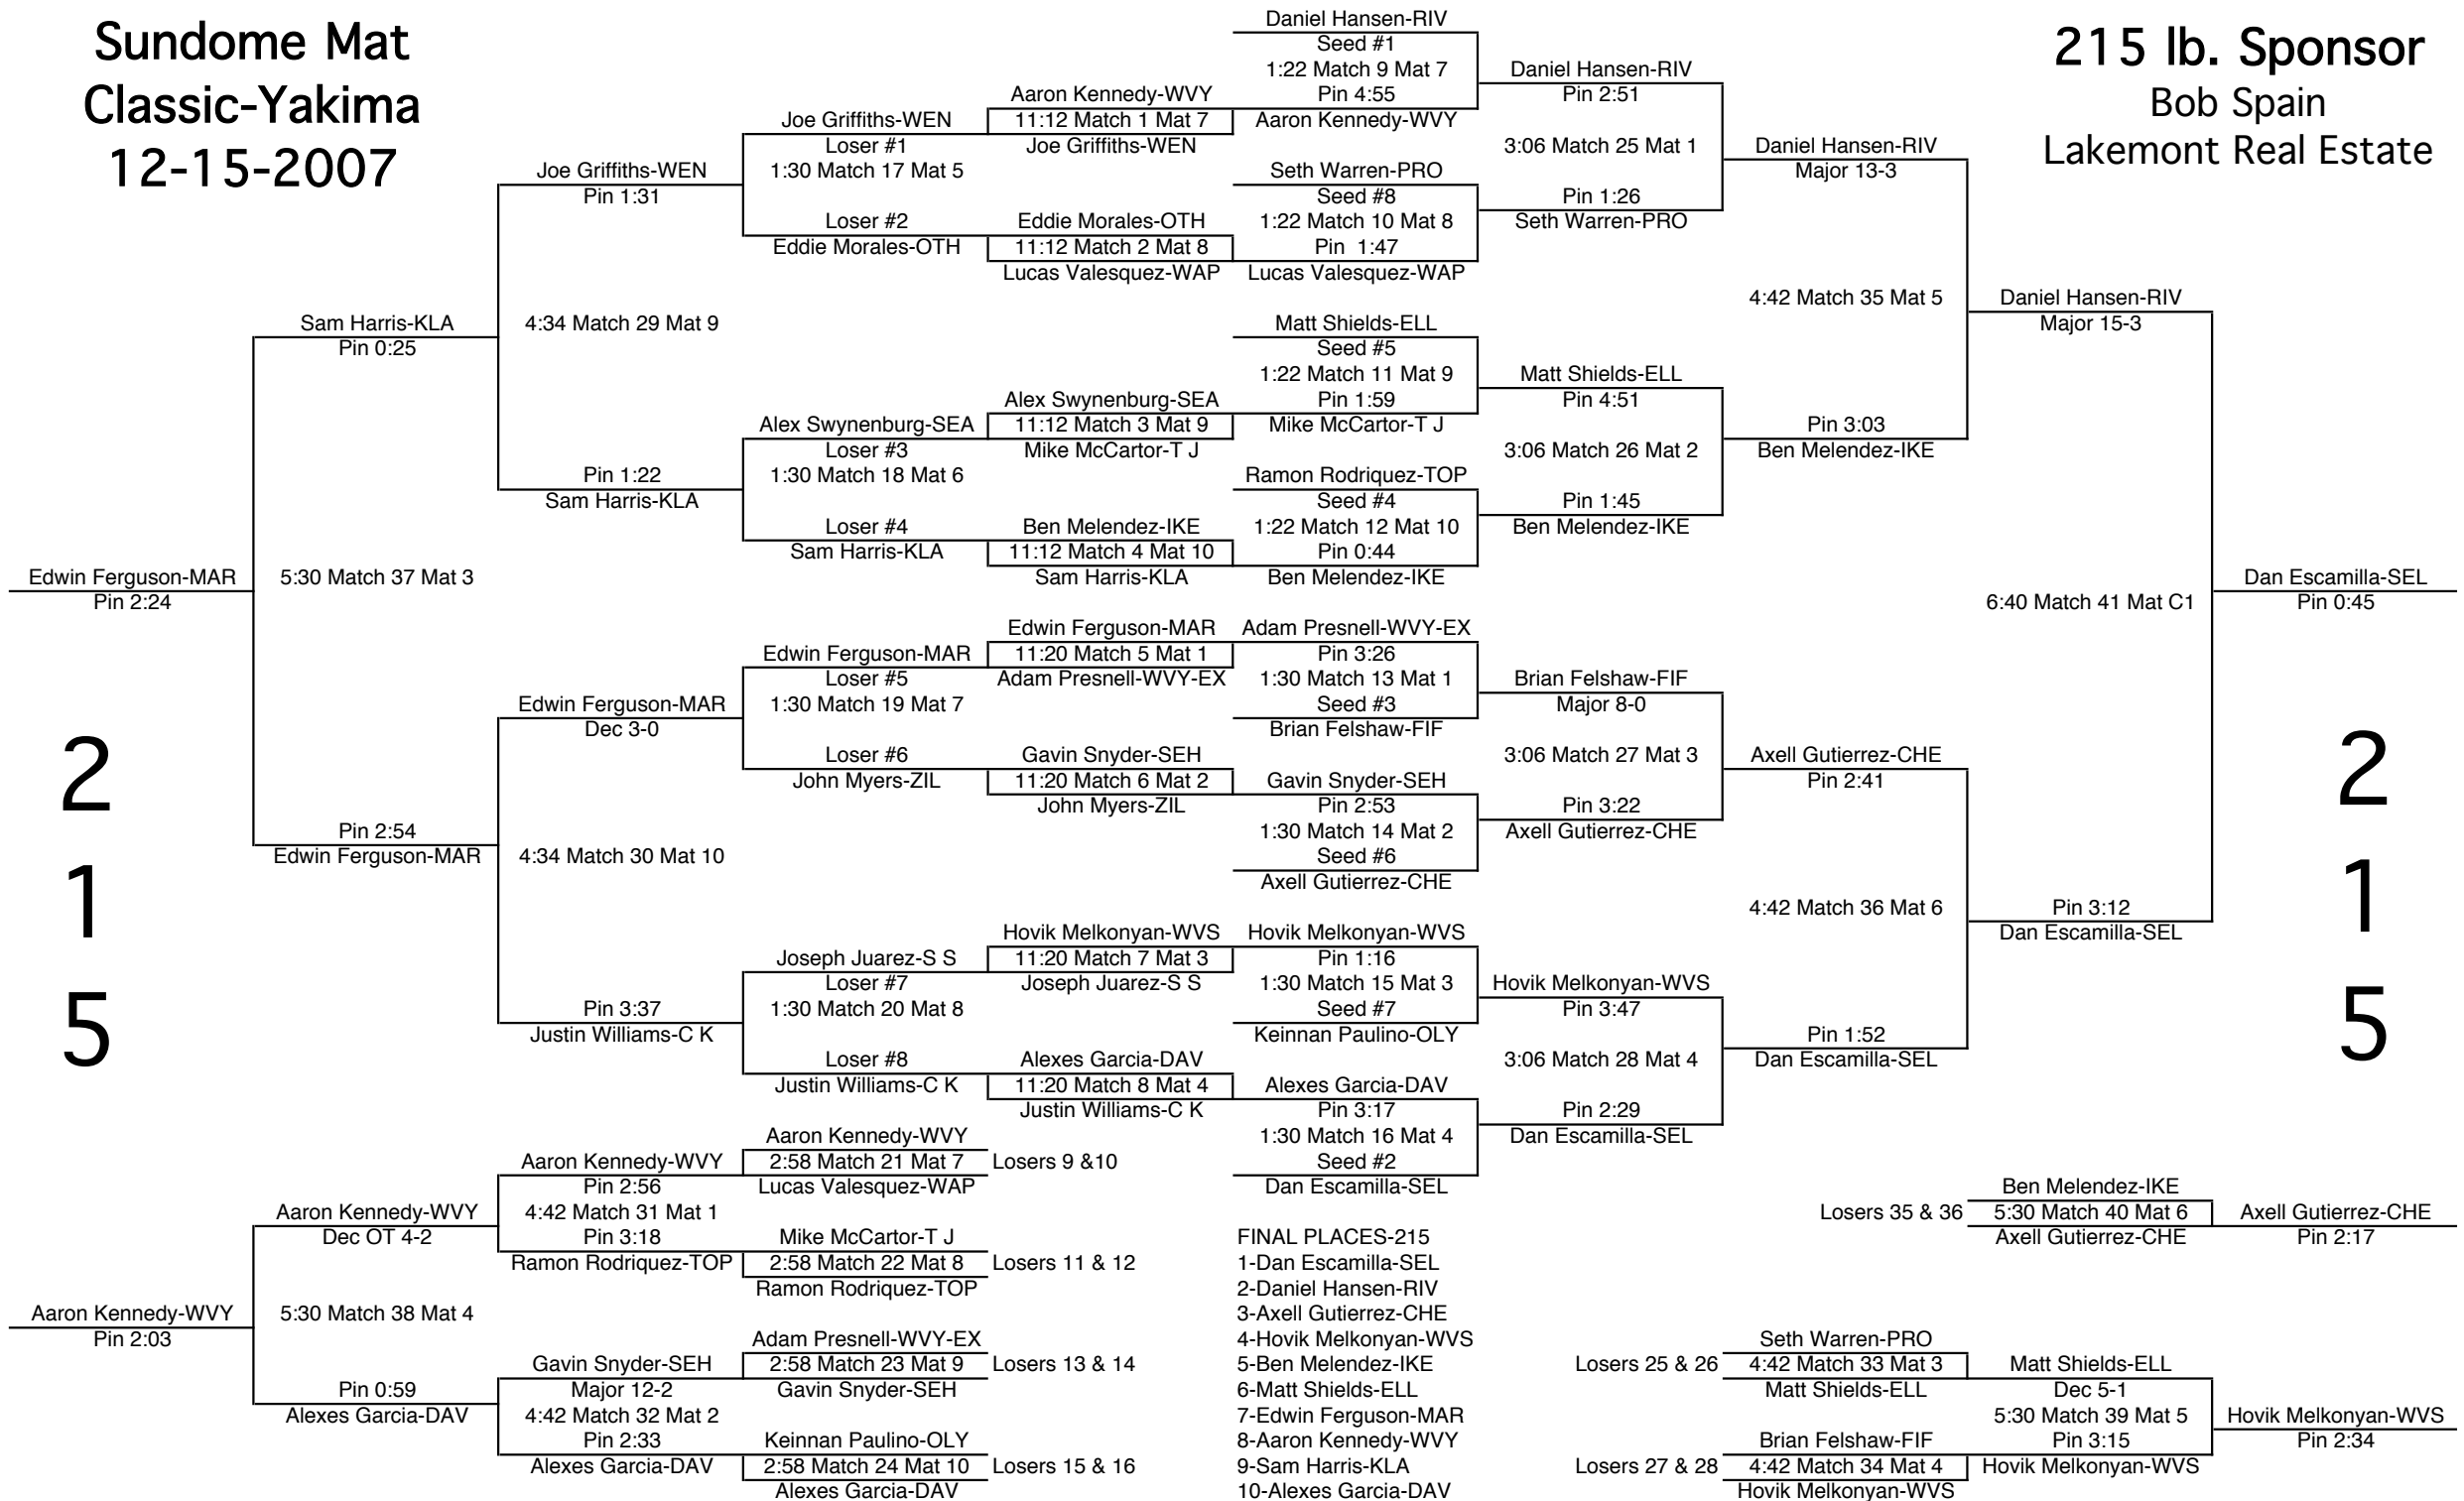

Sundome Mat Classic-Yakima 12-15-2007

215 lb. Sponsor
Bob Spain
Lakemont Real Estate

2
1
5

2
1
5

1. FINAL PLACES-215
- 1-Dan Escamilla-SEL
  - 2-Daniel Hansen-RIV
  - 3-Axell Gutierrez-CHE
  - 4-Hovik Melkonyan-WVS
  - 5-Ben Melendez-IKE
  - 6-Matt Shields-ELL
  - 7-Edwin Ferguson-MAR
  - 8-Aaron Kennedy-WVY
  - 9-Sam Harris-KLA
  - 10-Alexes Garcia-DAV