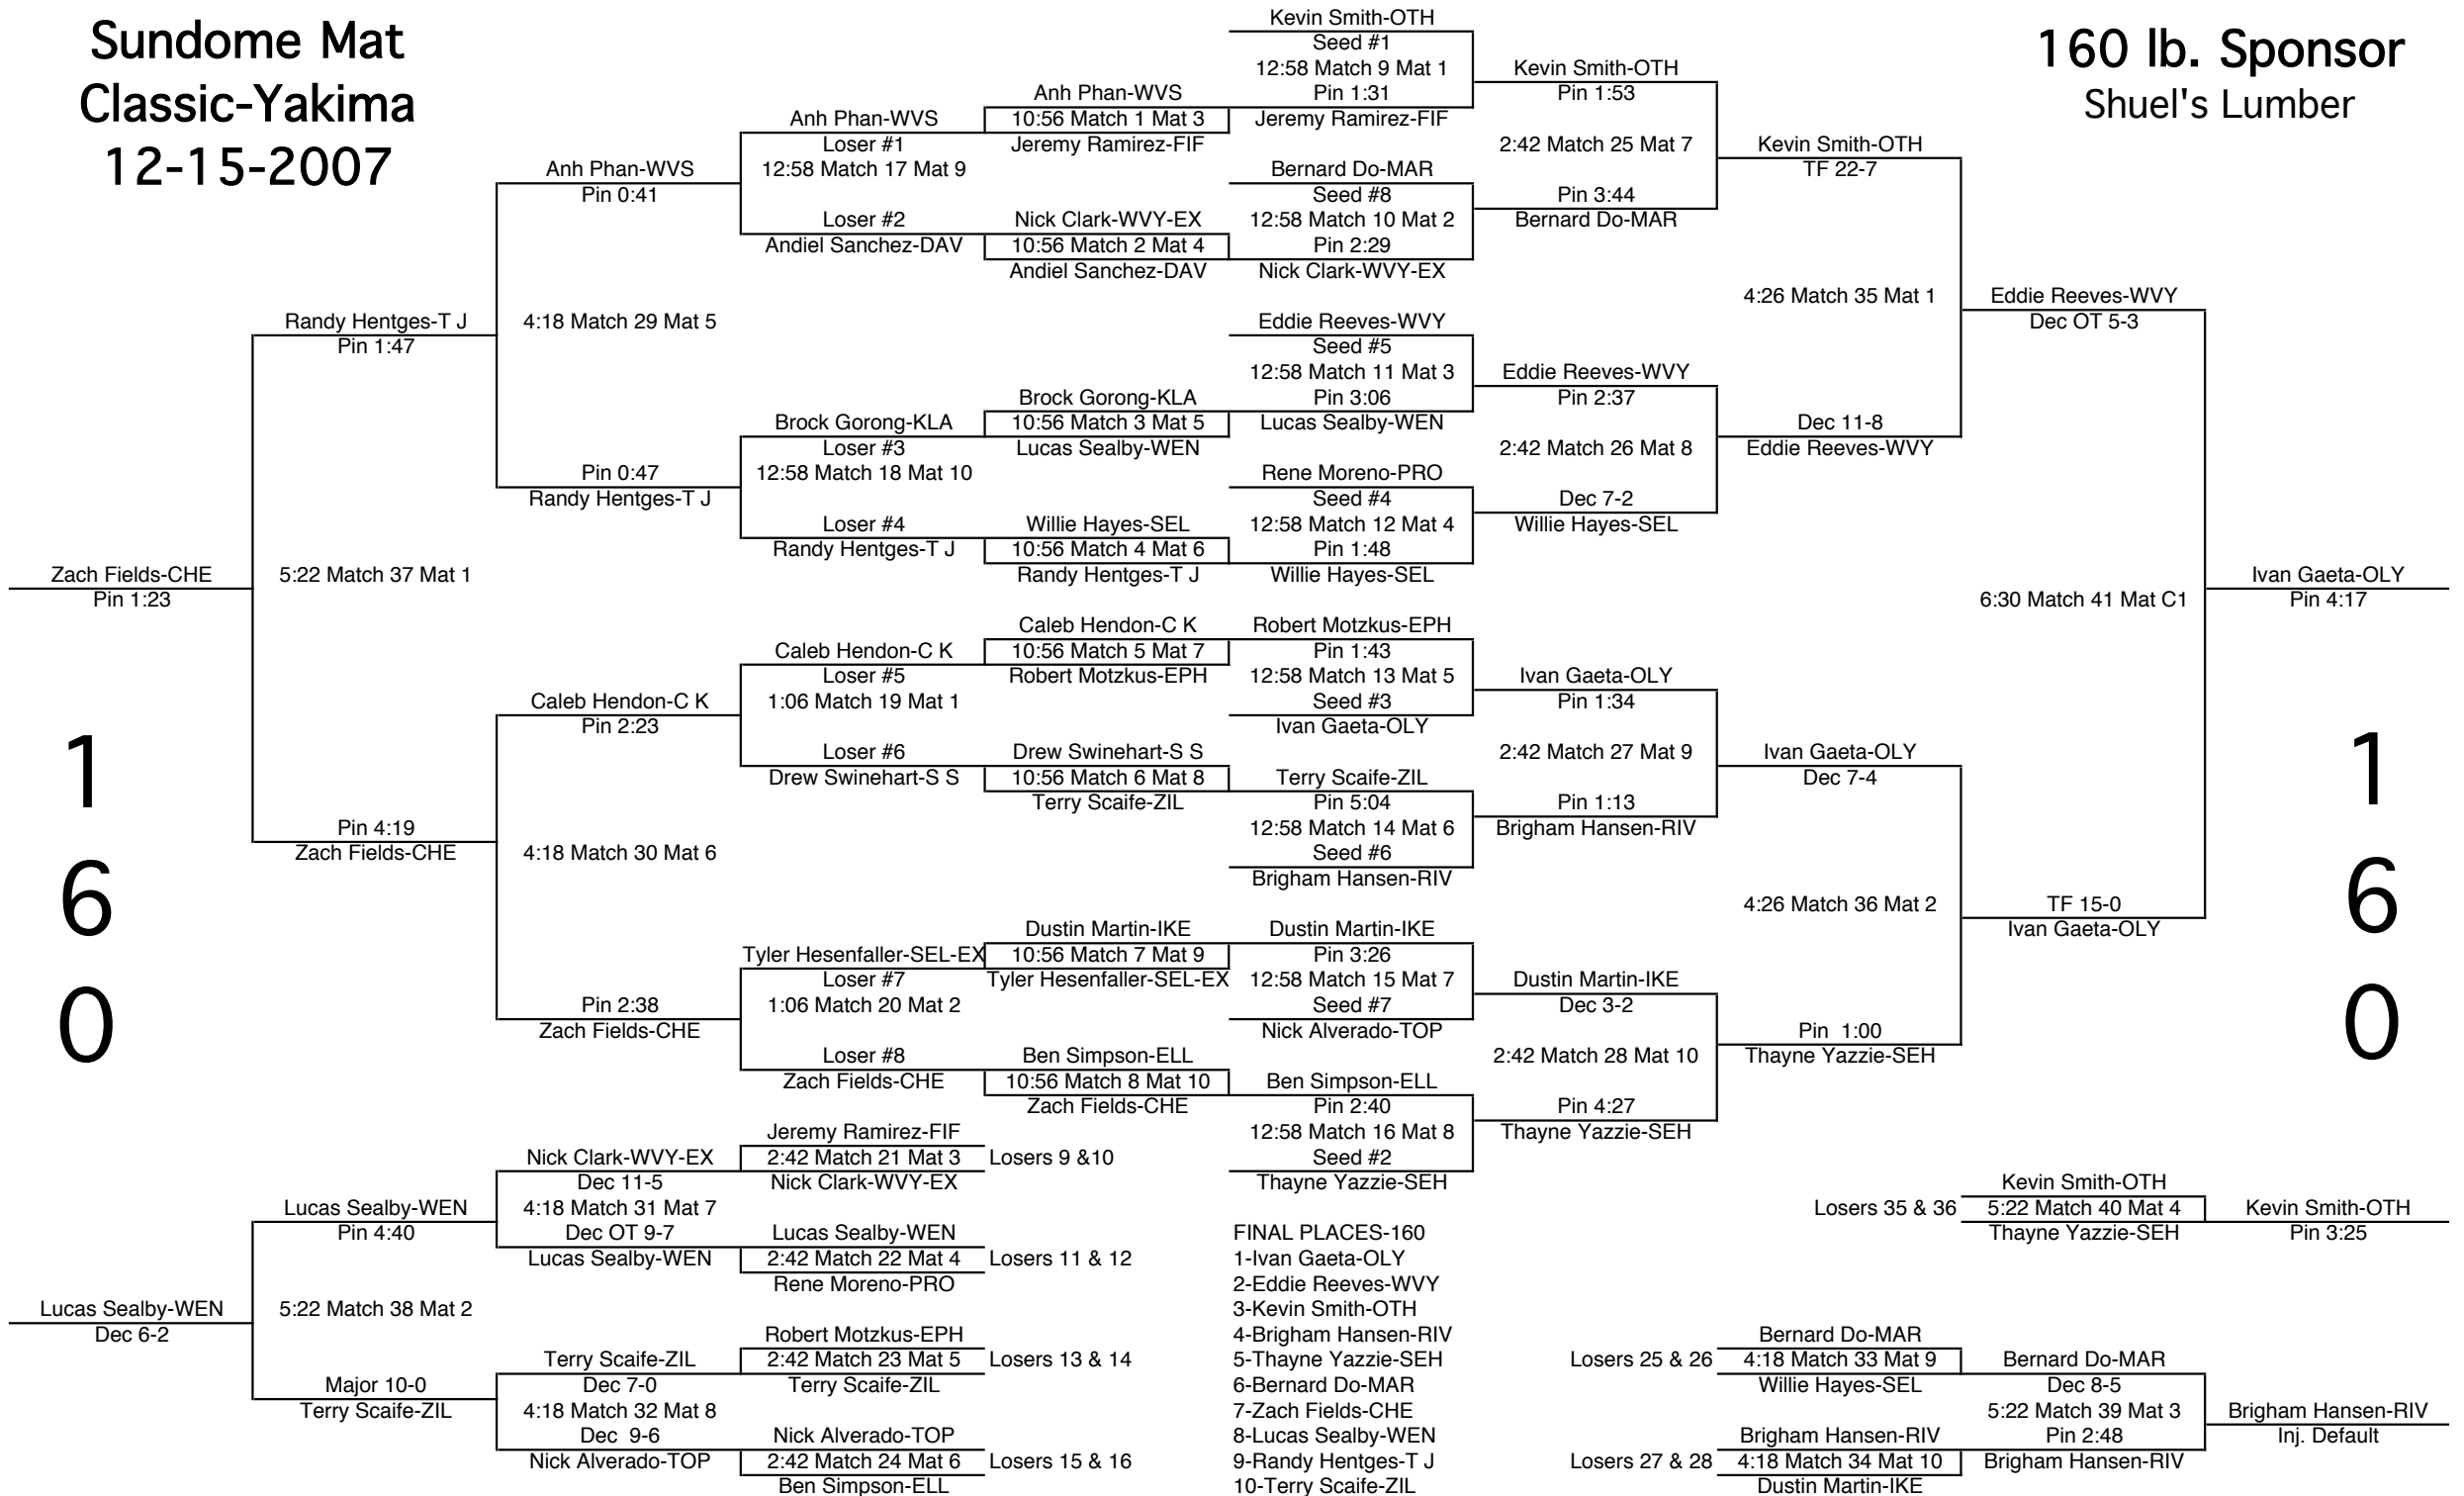

Sundome Mat Classic-Yakima 12-15-2007

160 lb. Sponsor
Shuel's Lumber