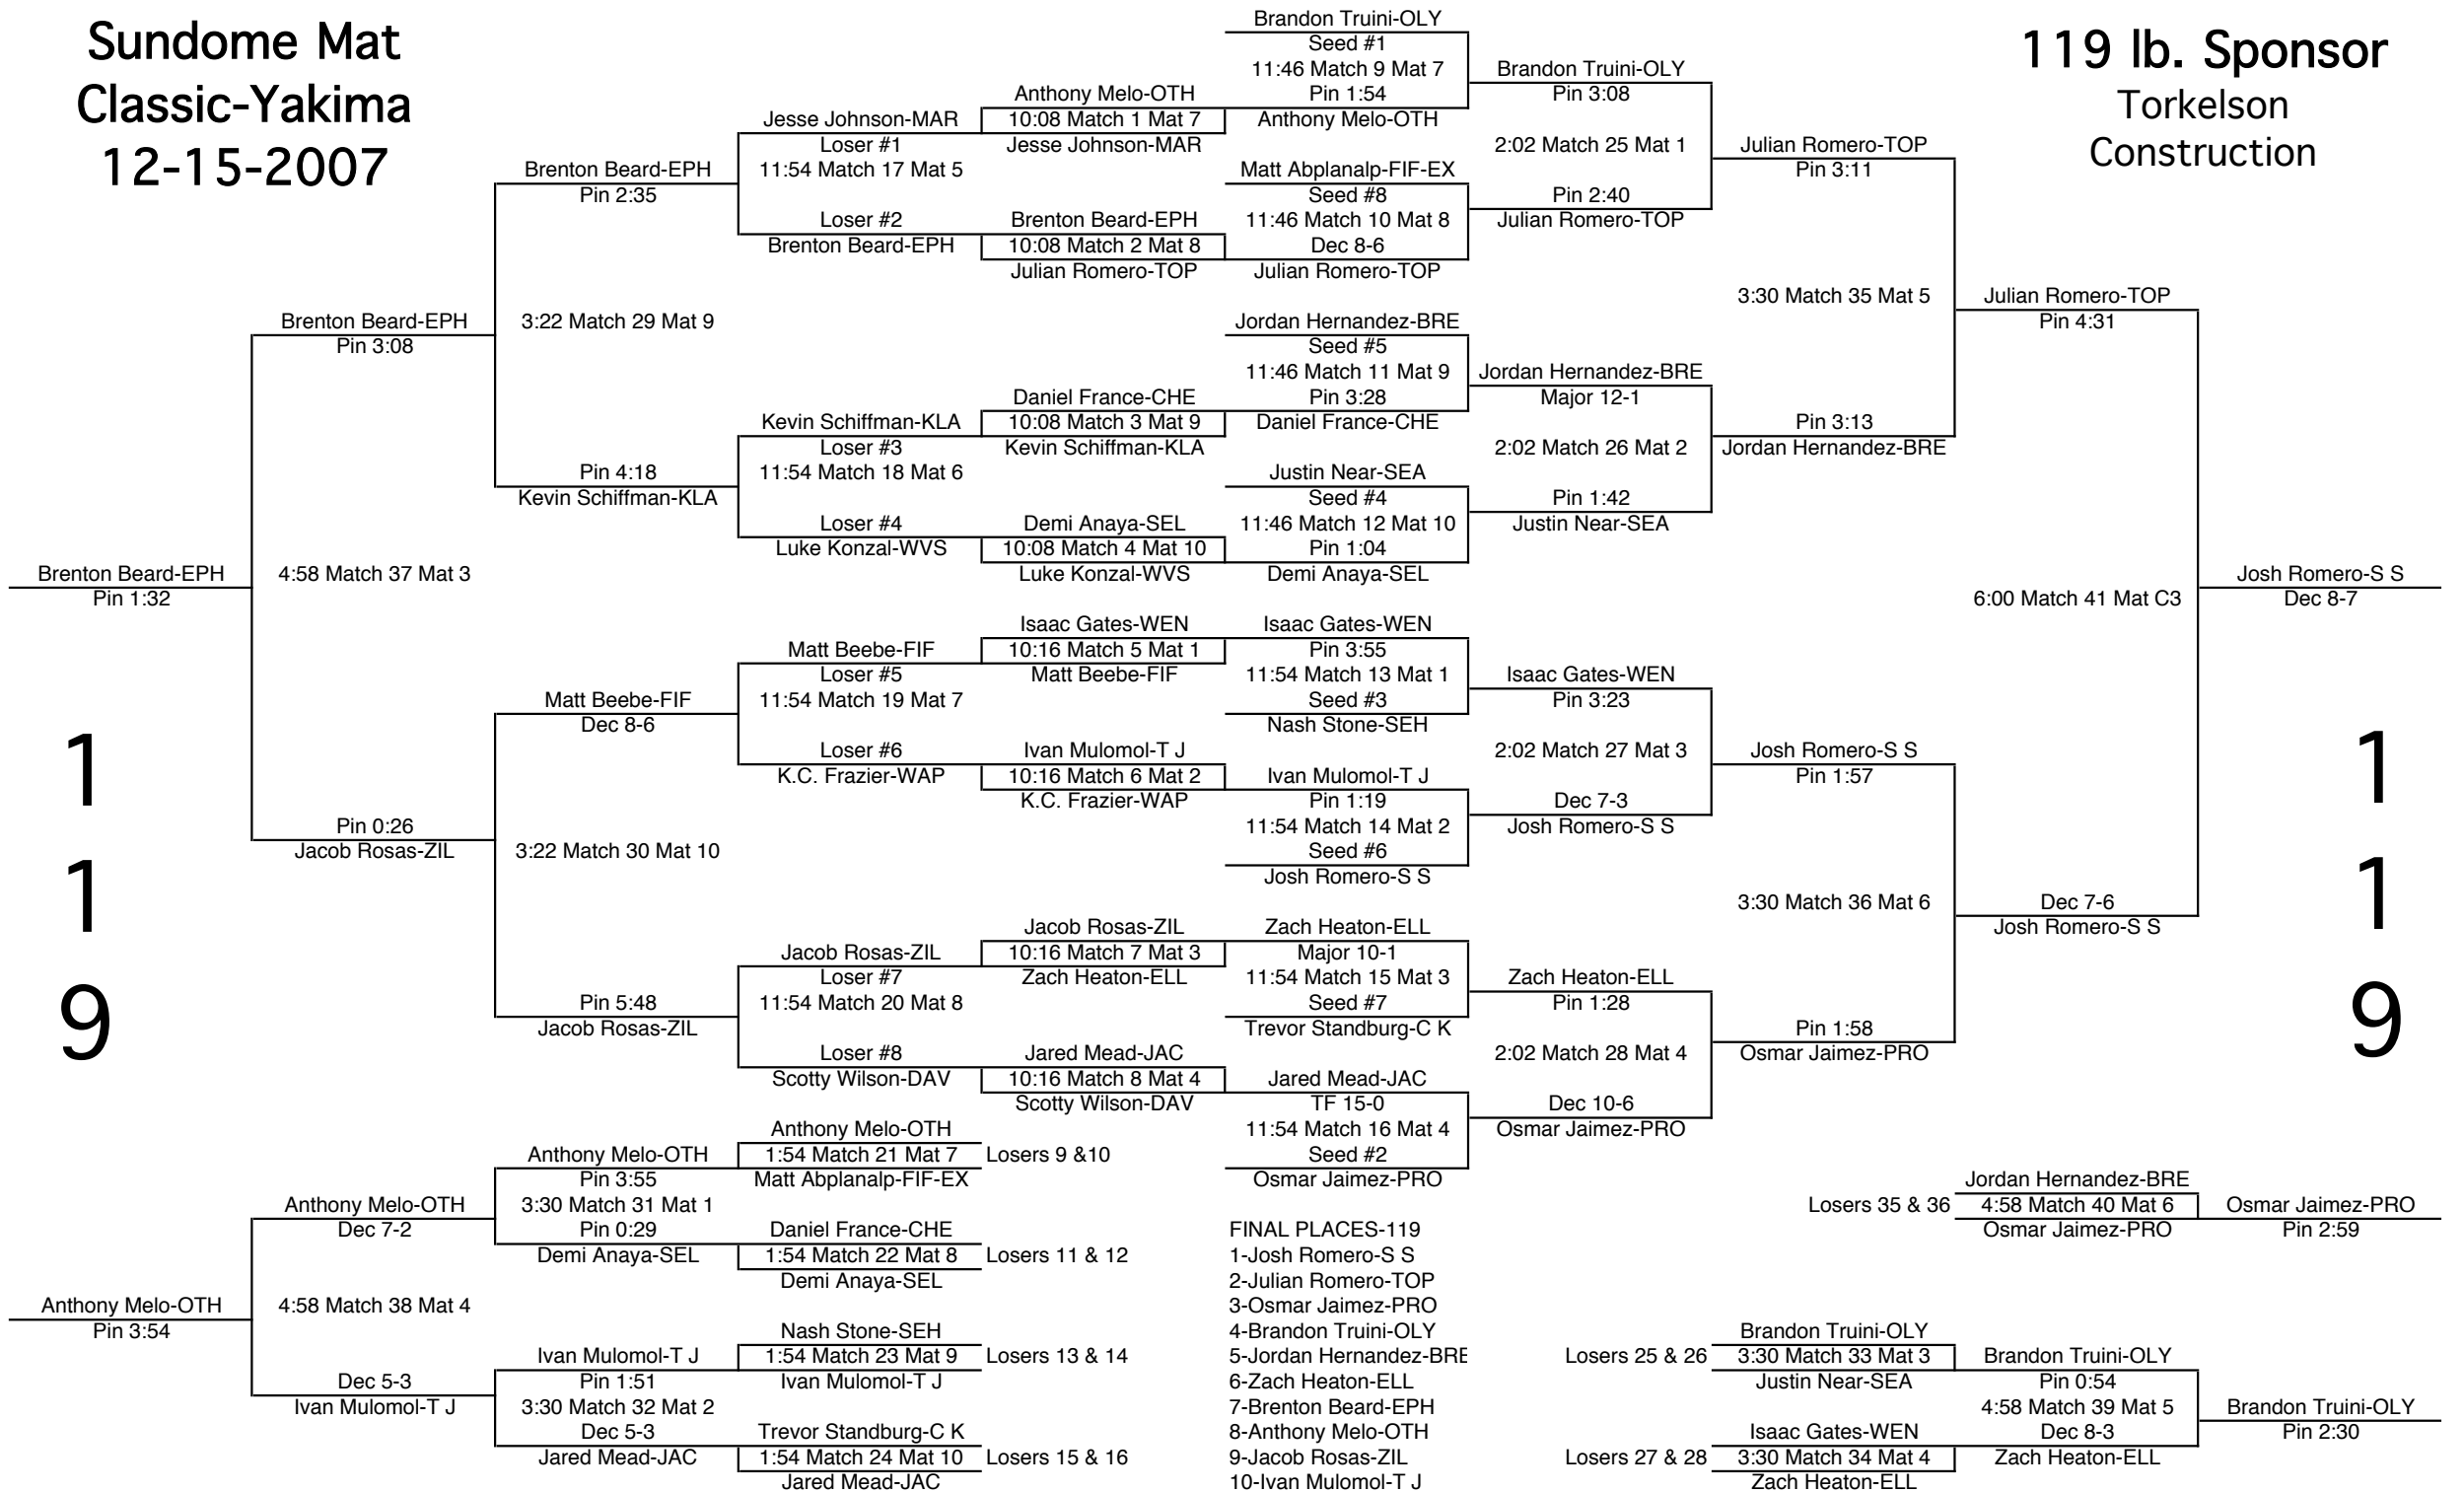

Sundome Mat Classic-Yakima 12-15-2007

**119 lb. Sponsor
Torkelson
Construction**