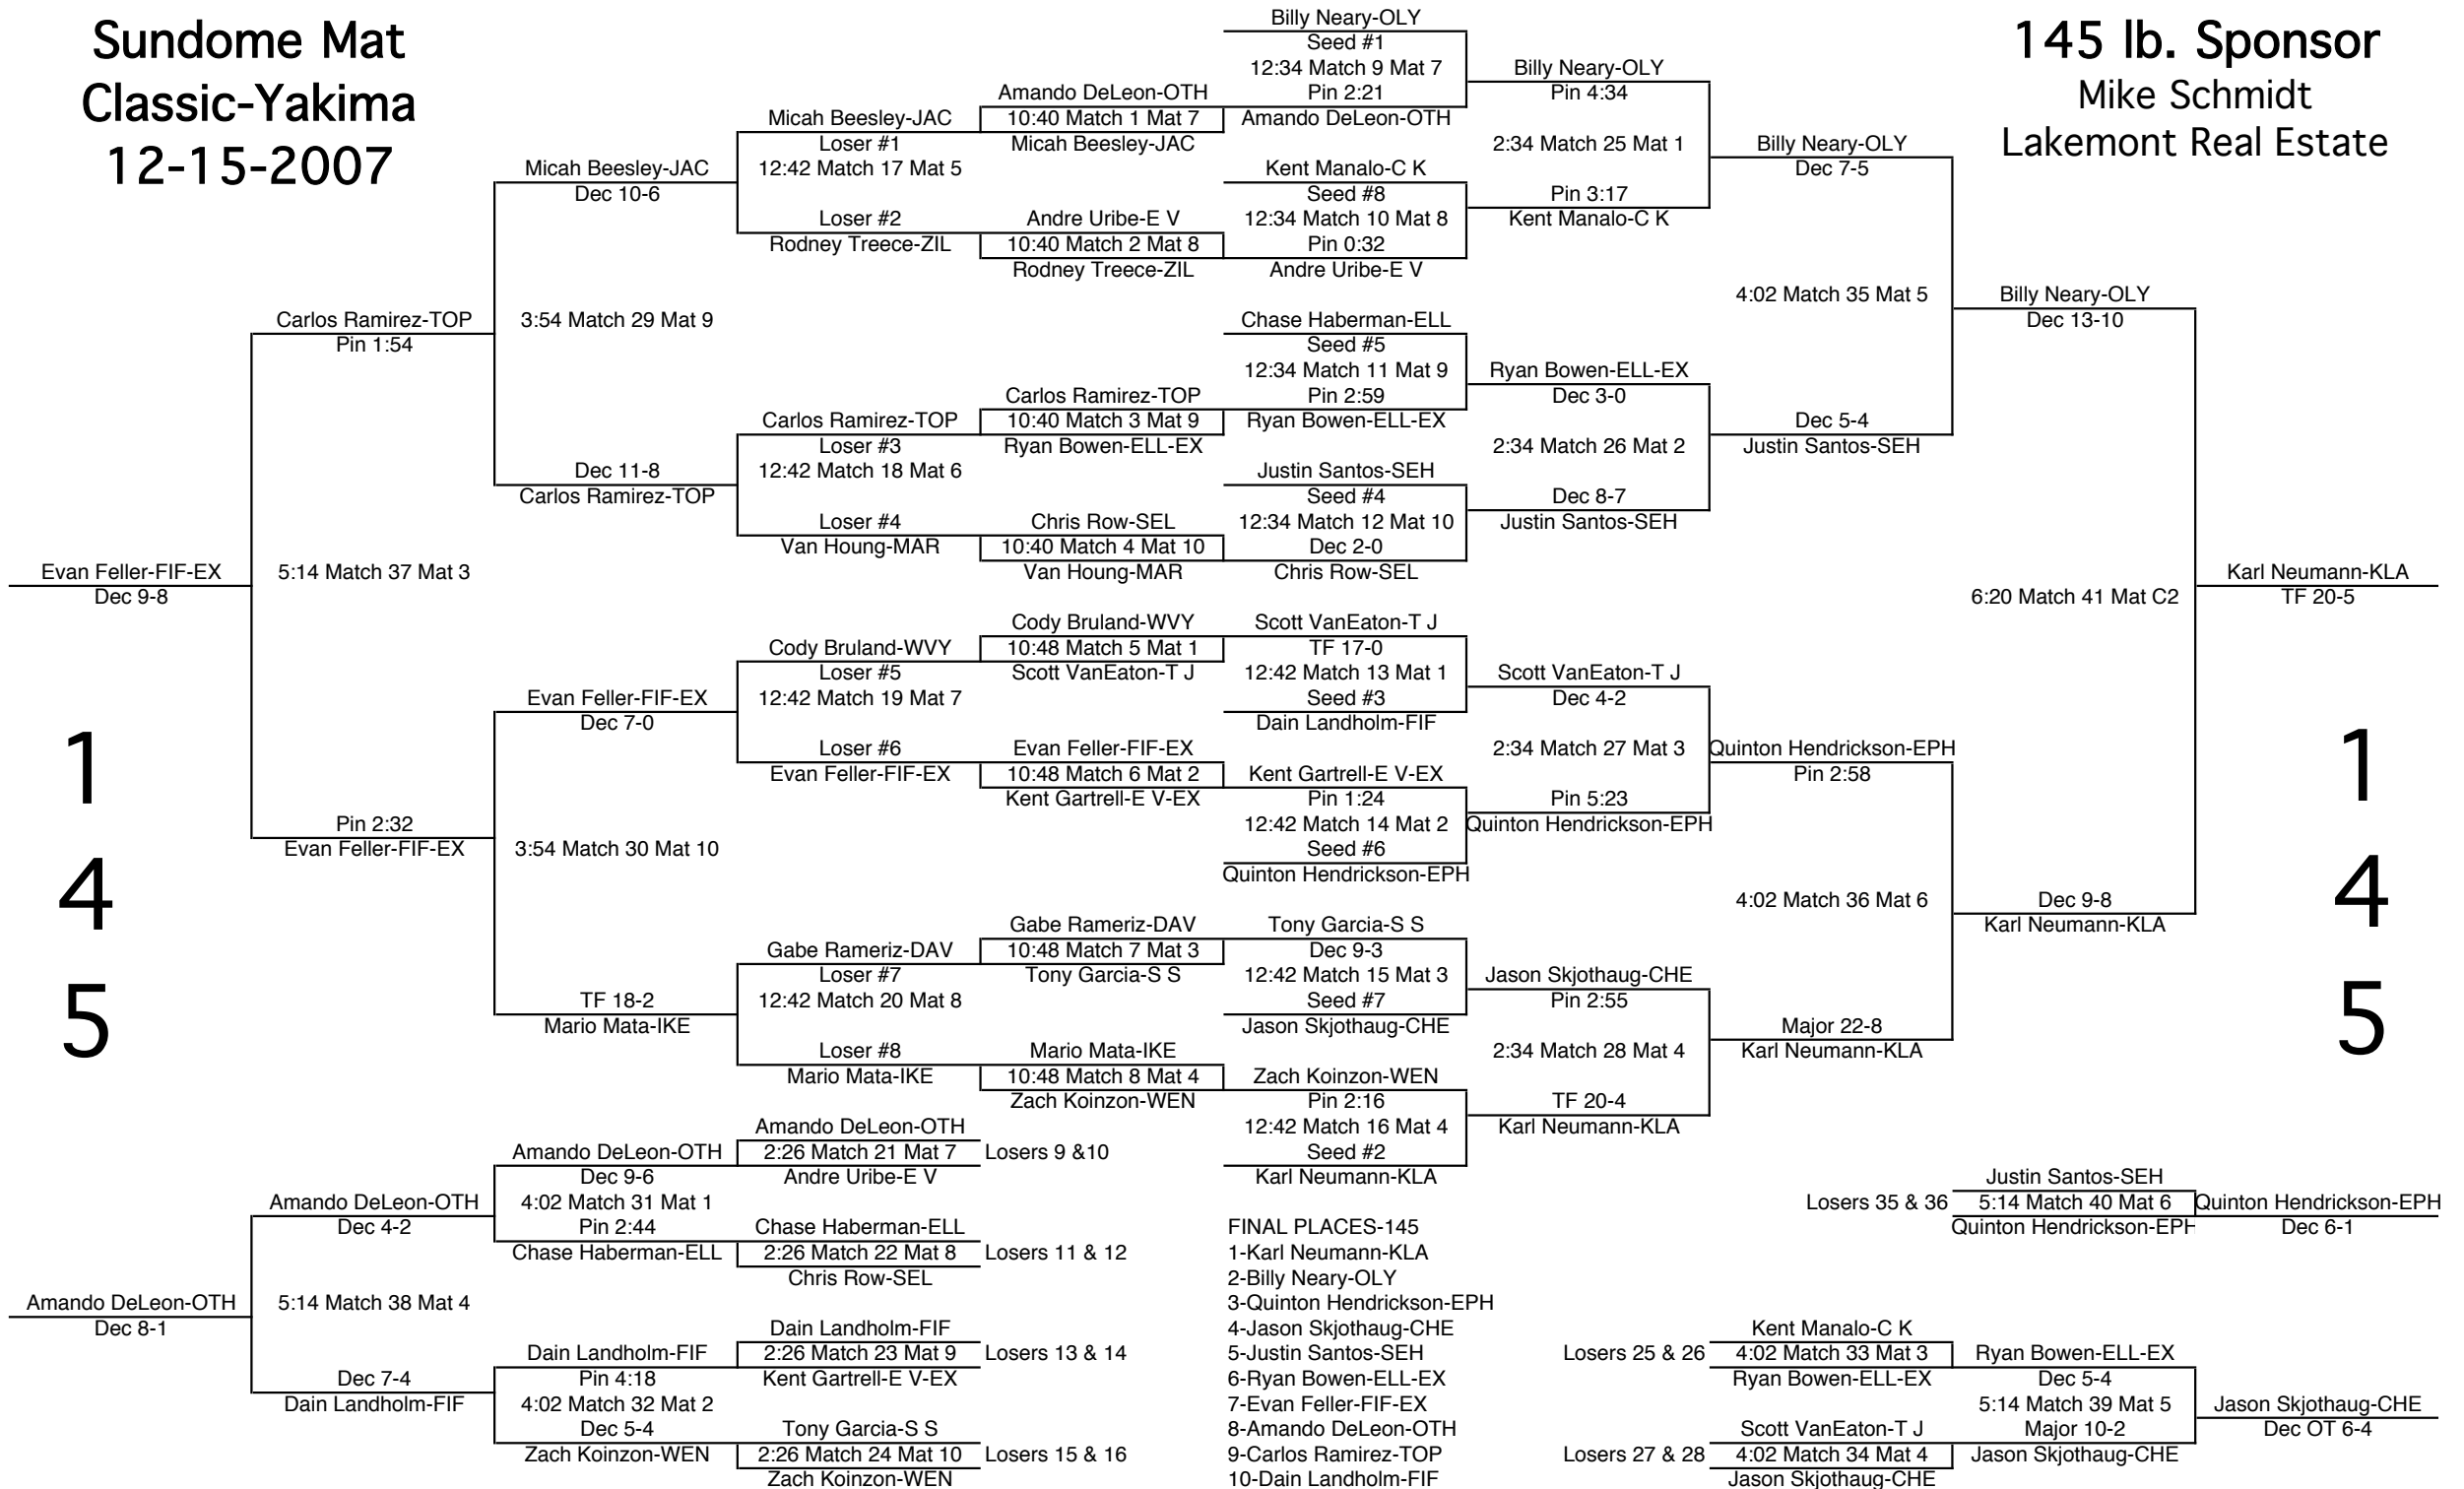

Sundome Mat Classic-Yakima 12-15-2007

145 lb. Sponsor
Mike Schmidt
Lakemont Real Estate

1
4
5

1
4
5