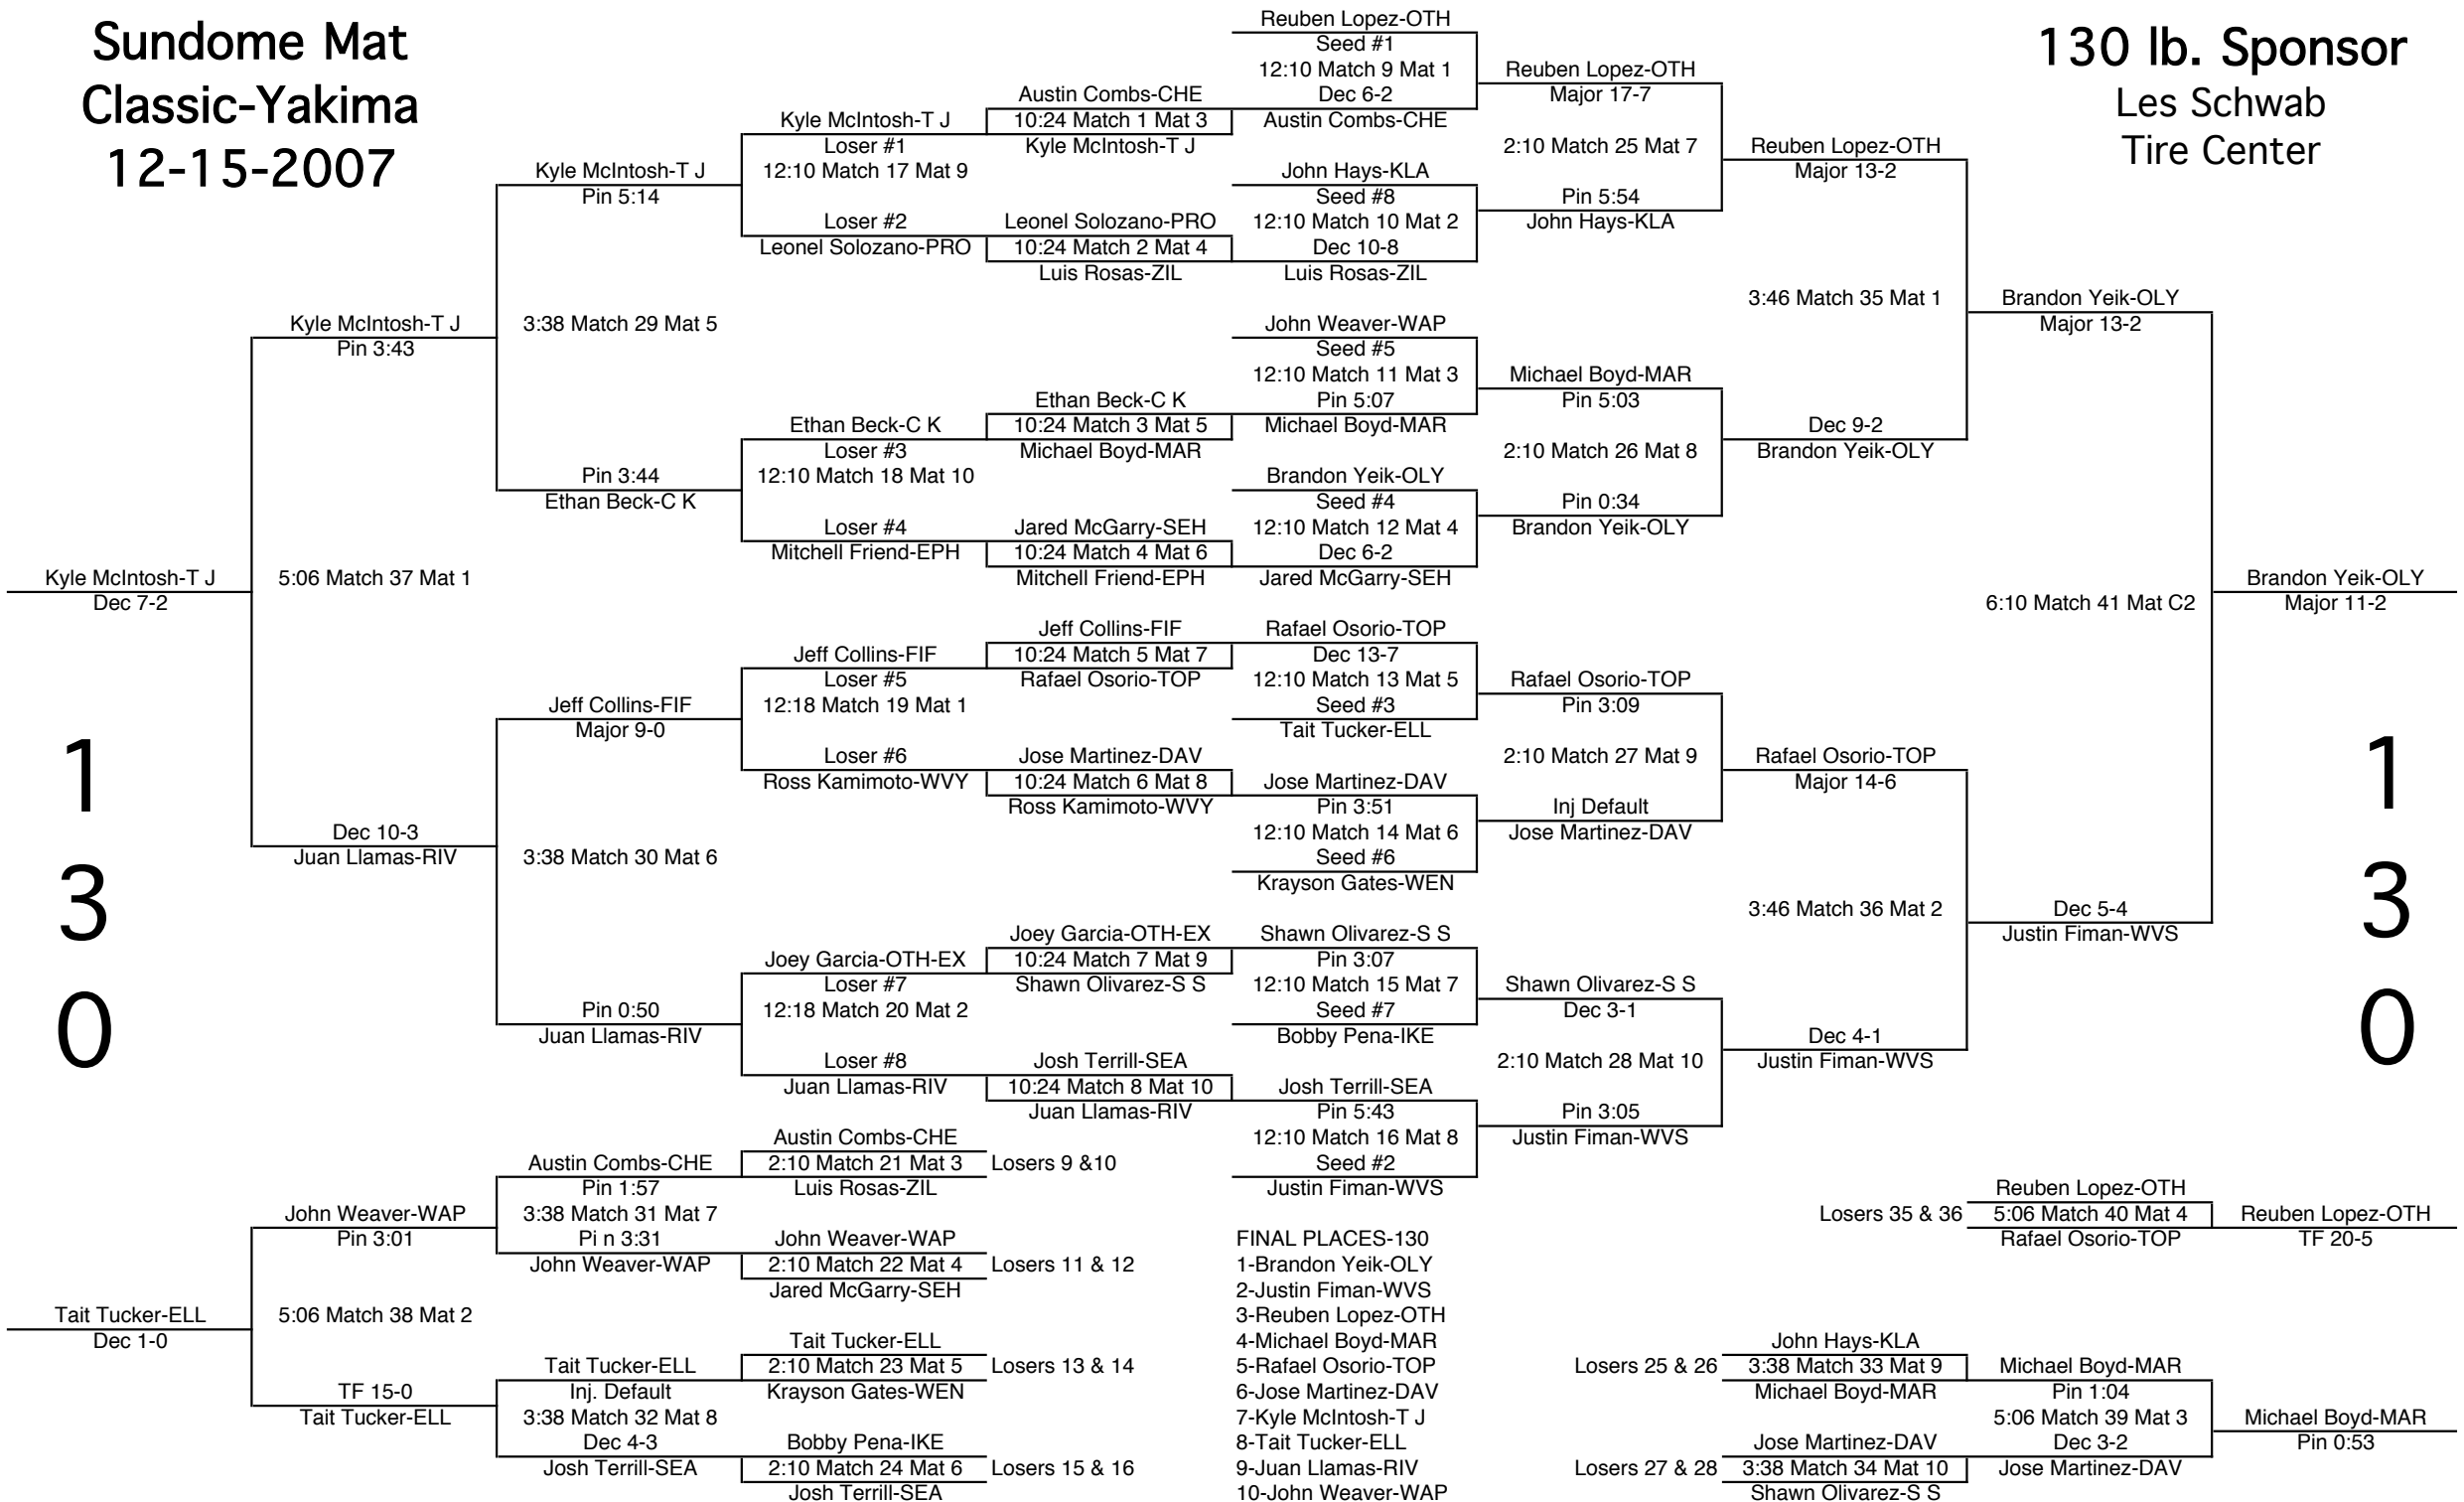

Sundome Mat Classic-Yakima

12-15-2007

130 lb. Sponsor

Les Schwab Tire Center