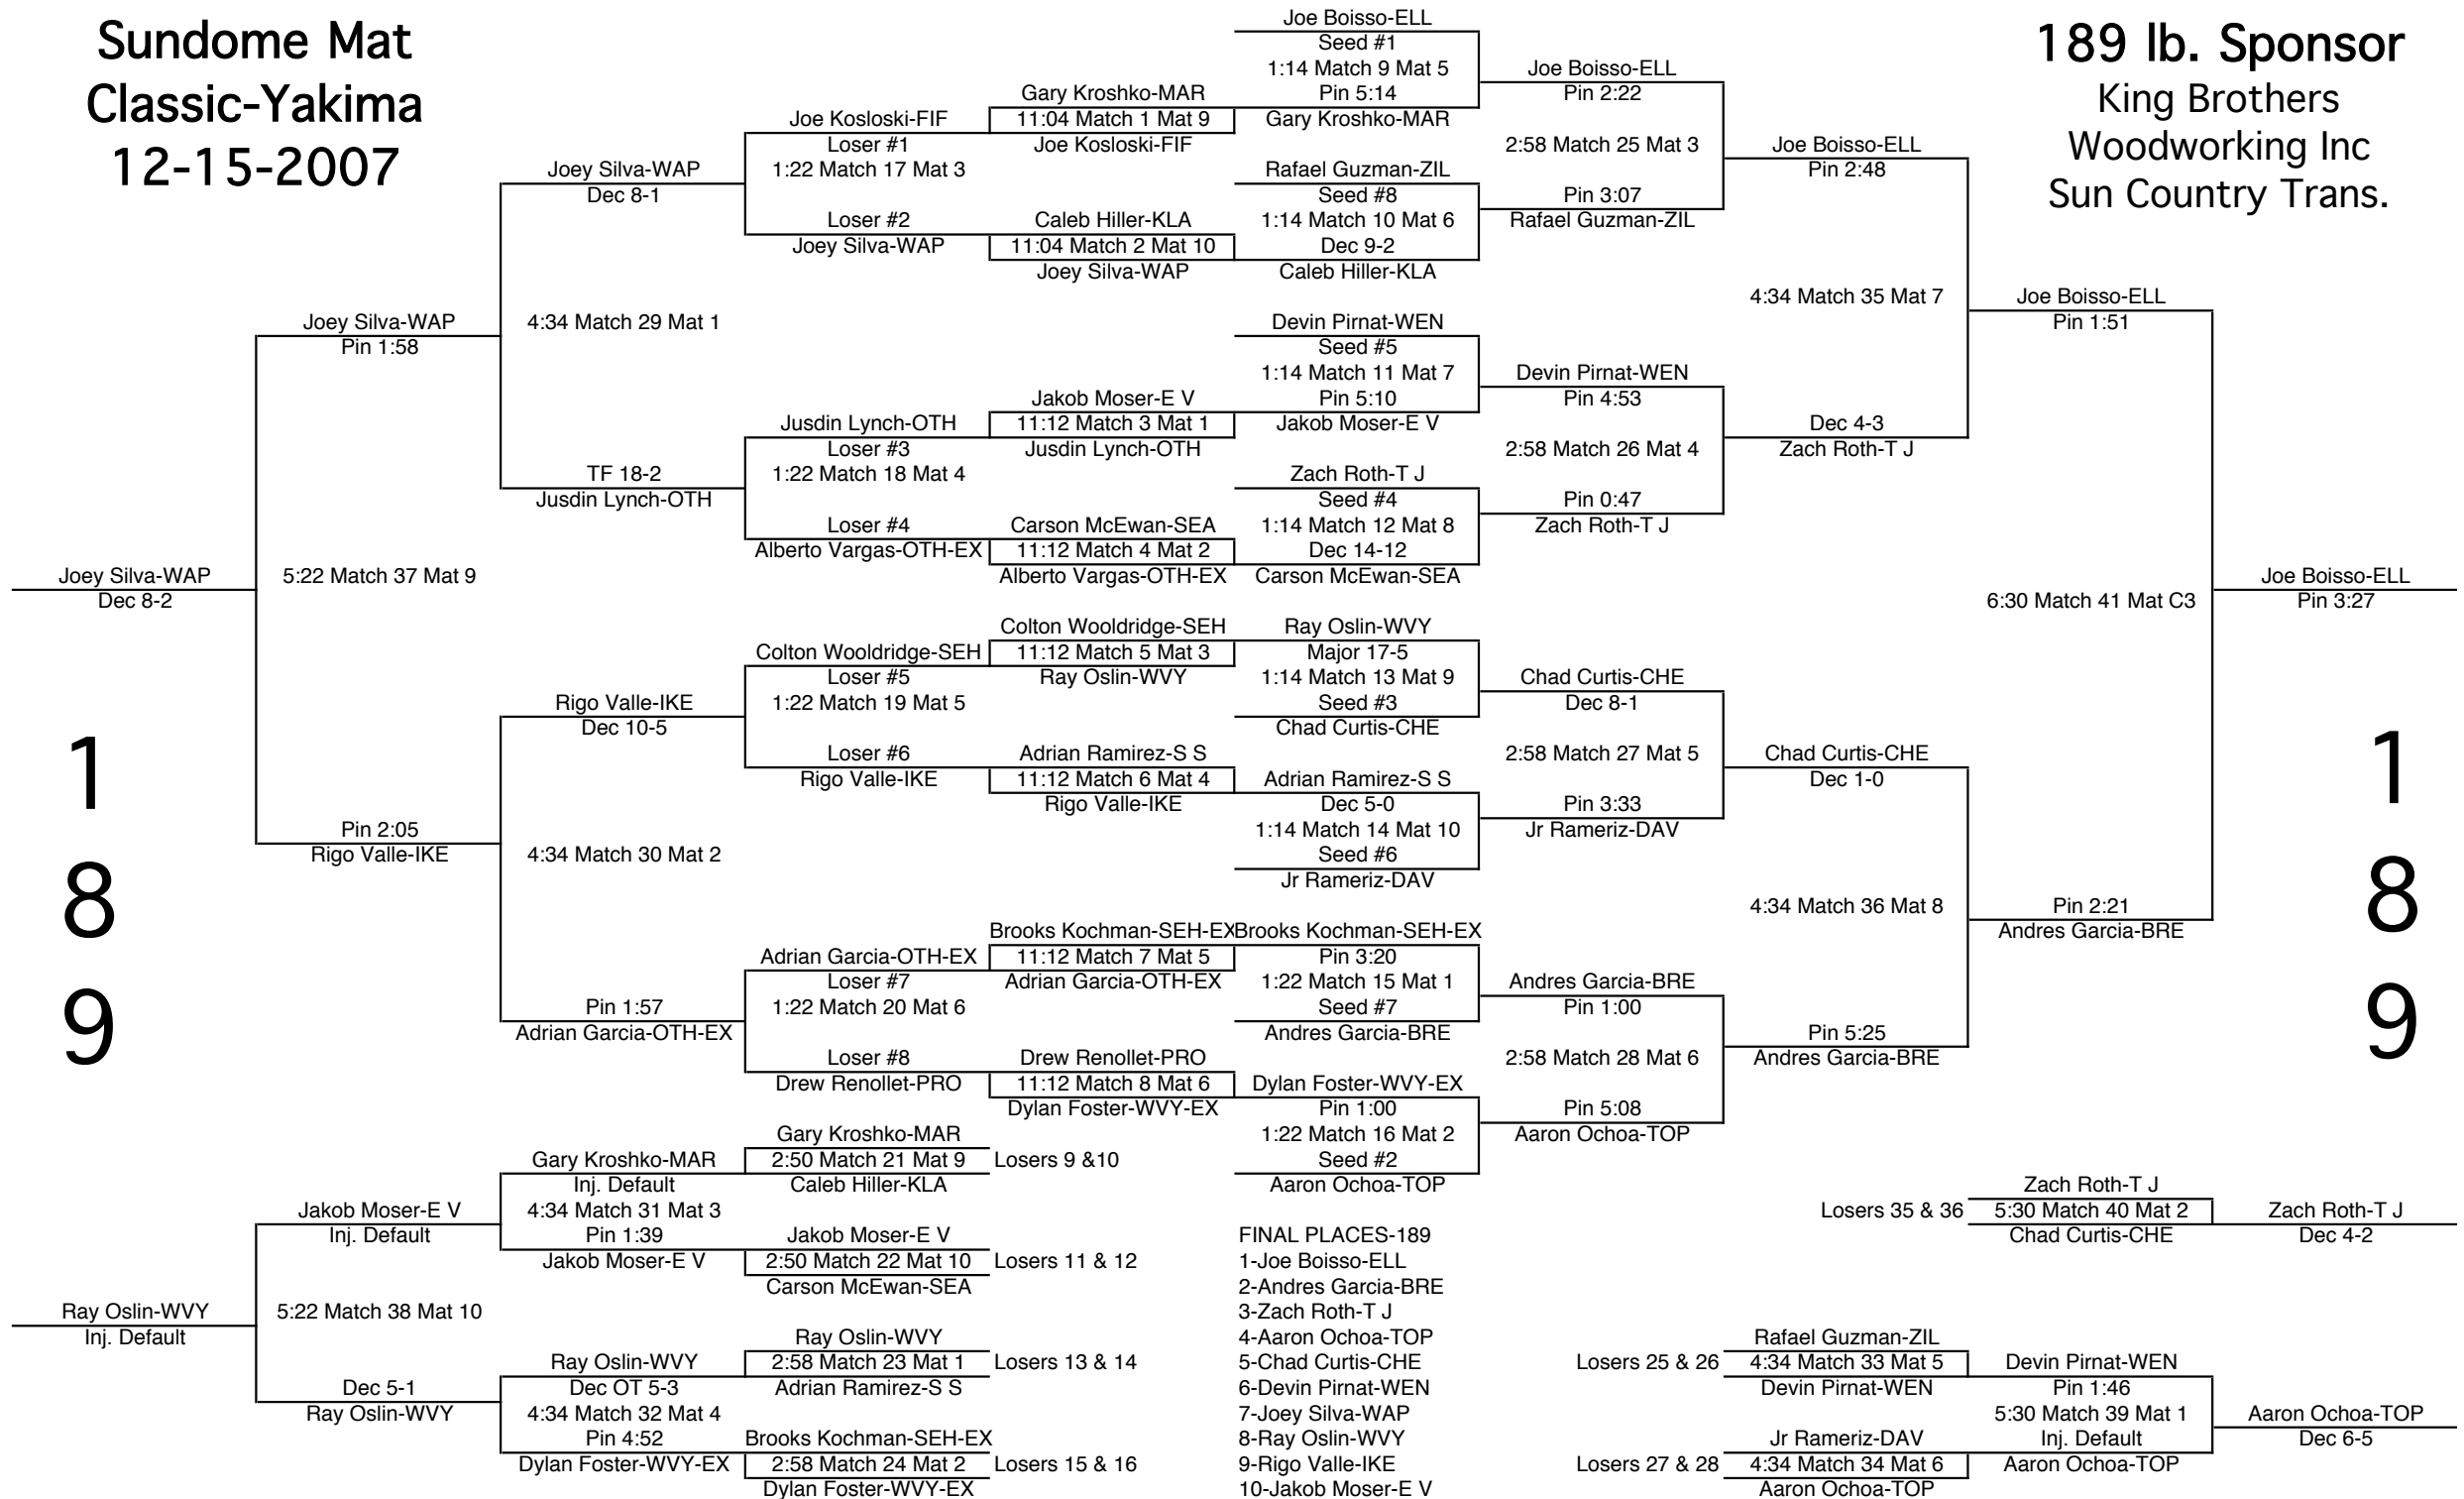

# Sundome Mat Classic-Yakima 12-15-2007

160 lb. Sponsor  
Shuel's Lumber

**Sundome Mat  
Classic-Yakima  
12-15-2007**

**189 lb. Sponsor  
King Brothers  
Woodworking Inc  
Sun Country Trans.**