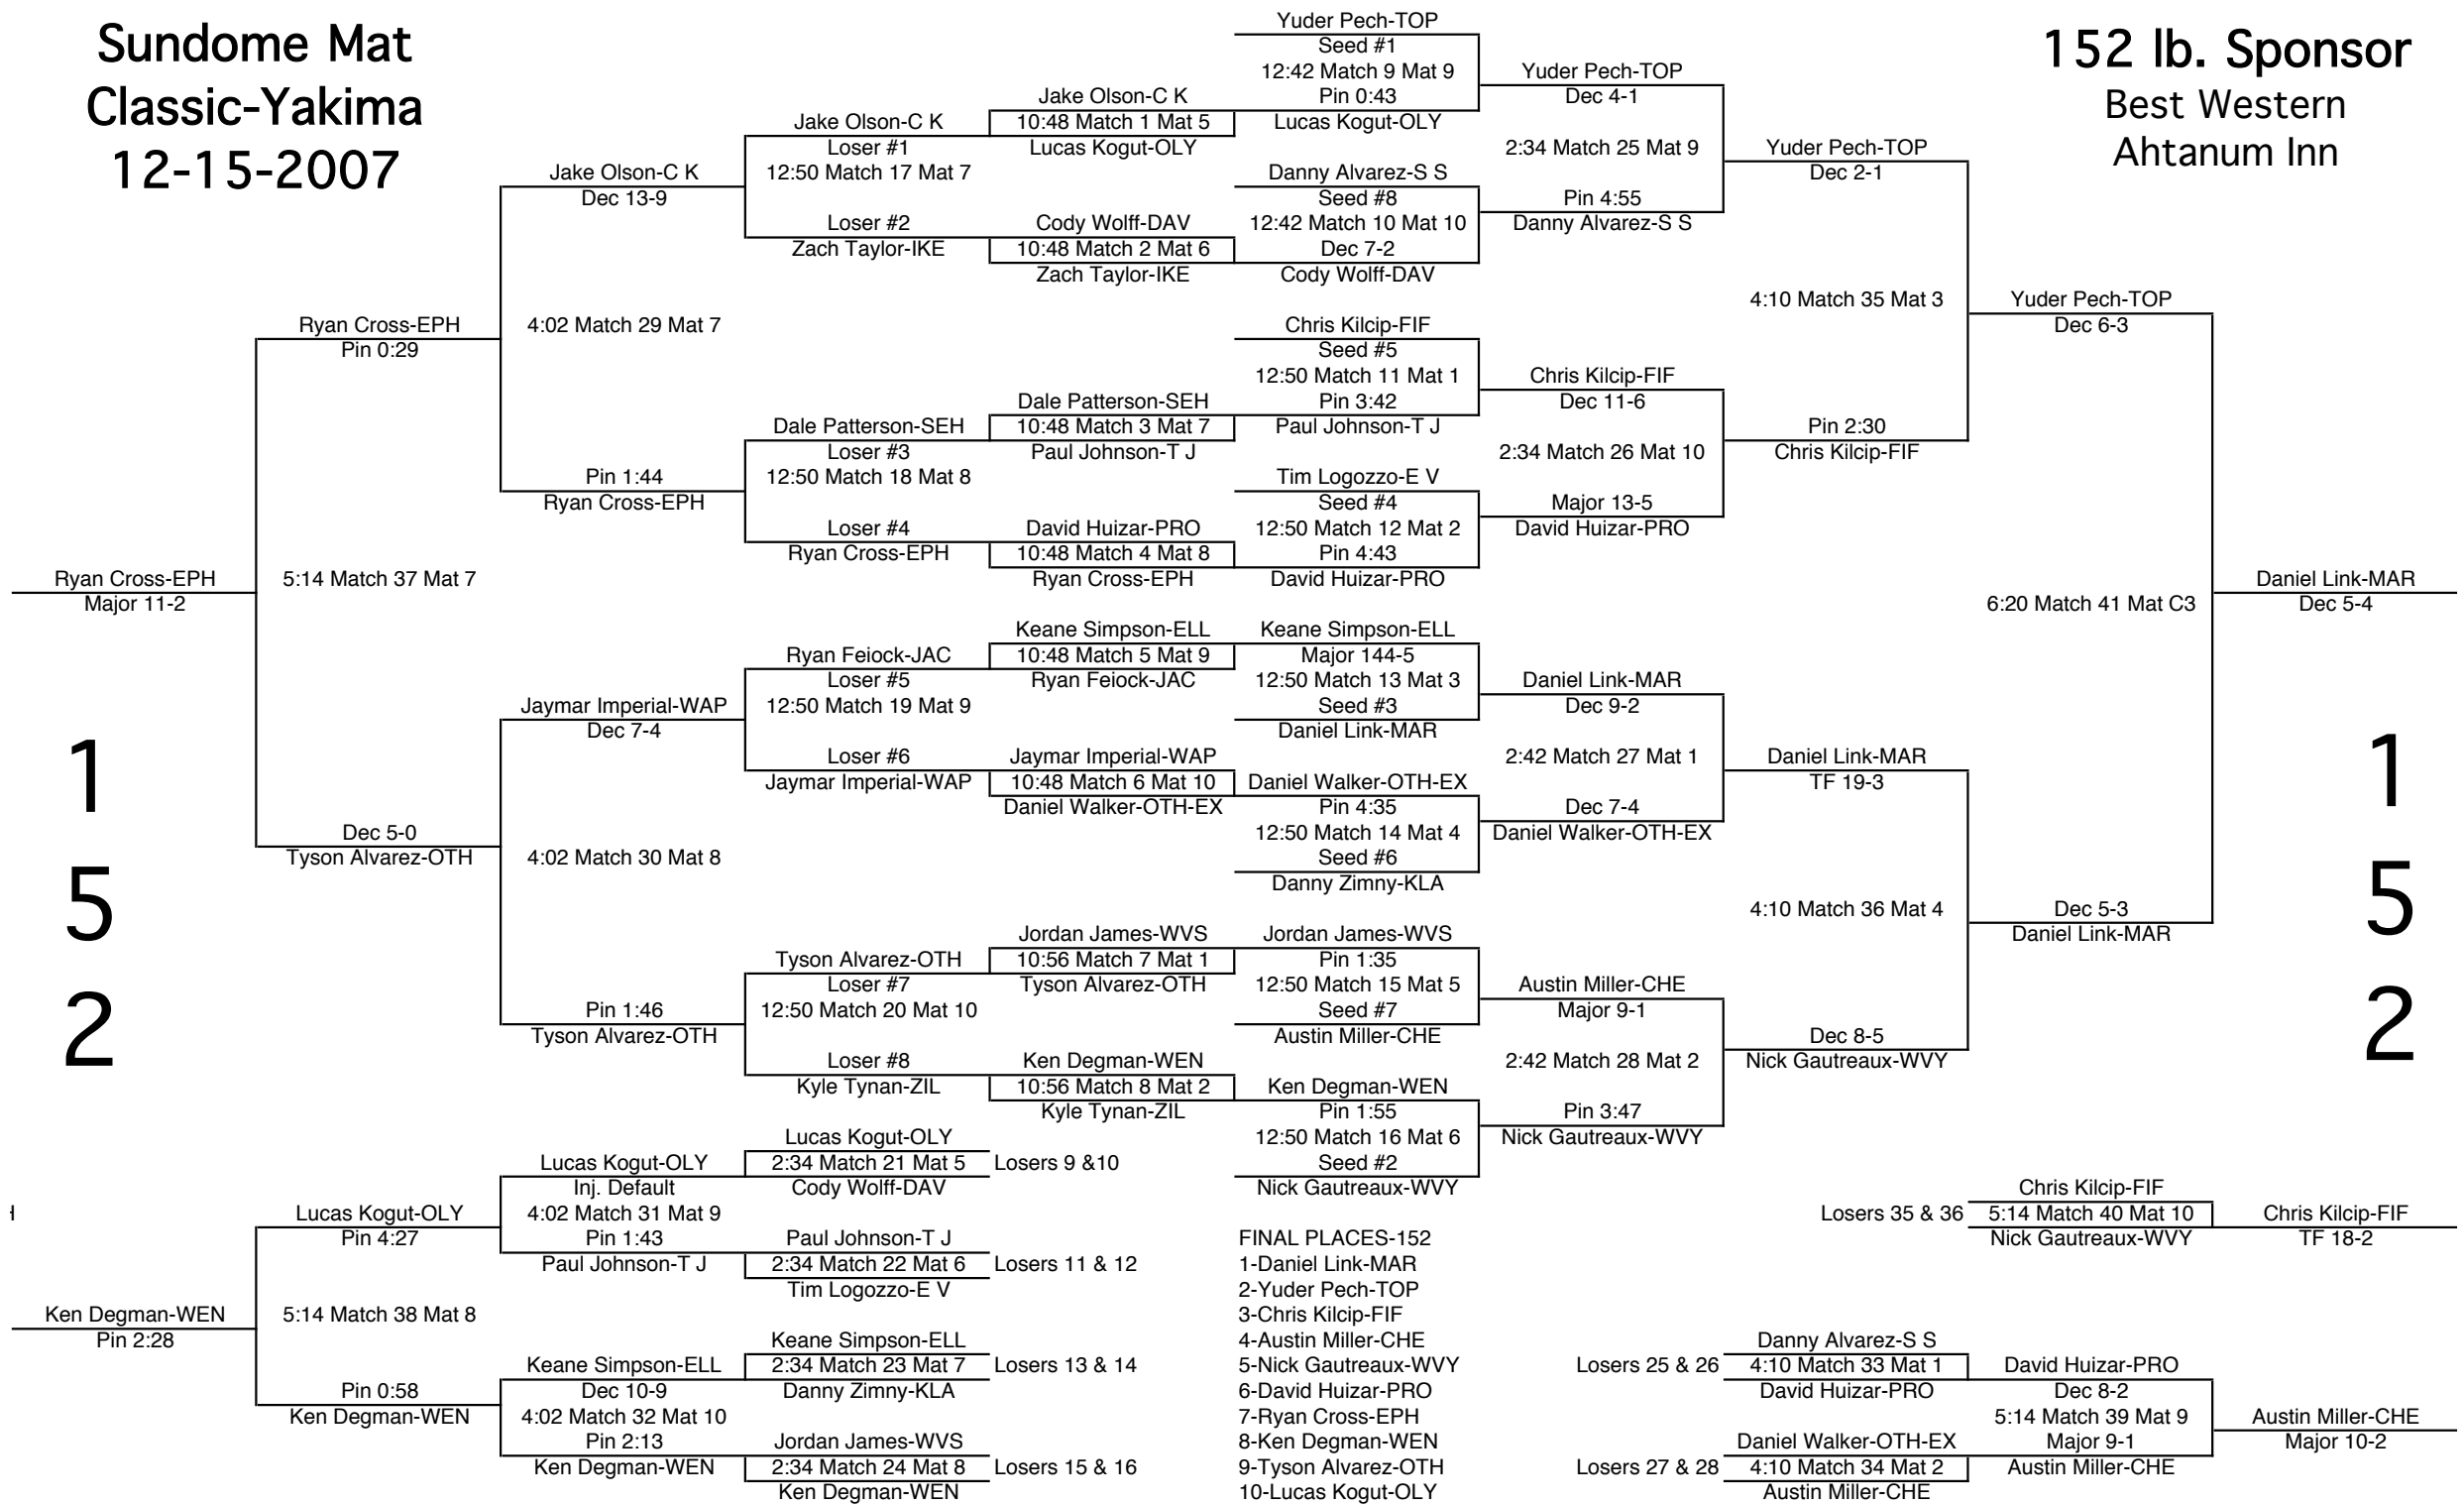

# Sundome Mat Classic-Yakima 12-15-2007

152 lb. Sponsor  
Best Western  
Ahtanum Inn

1