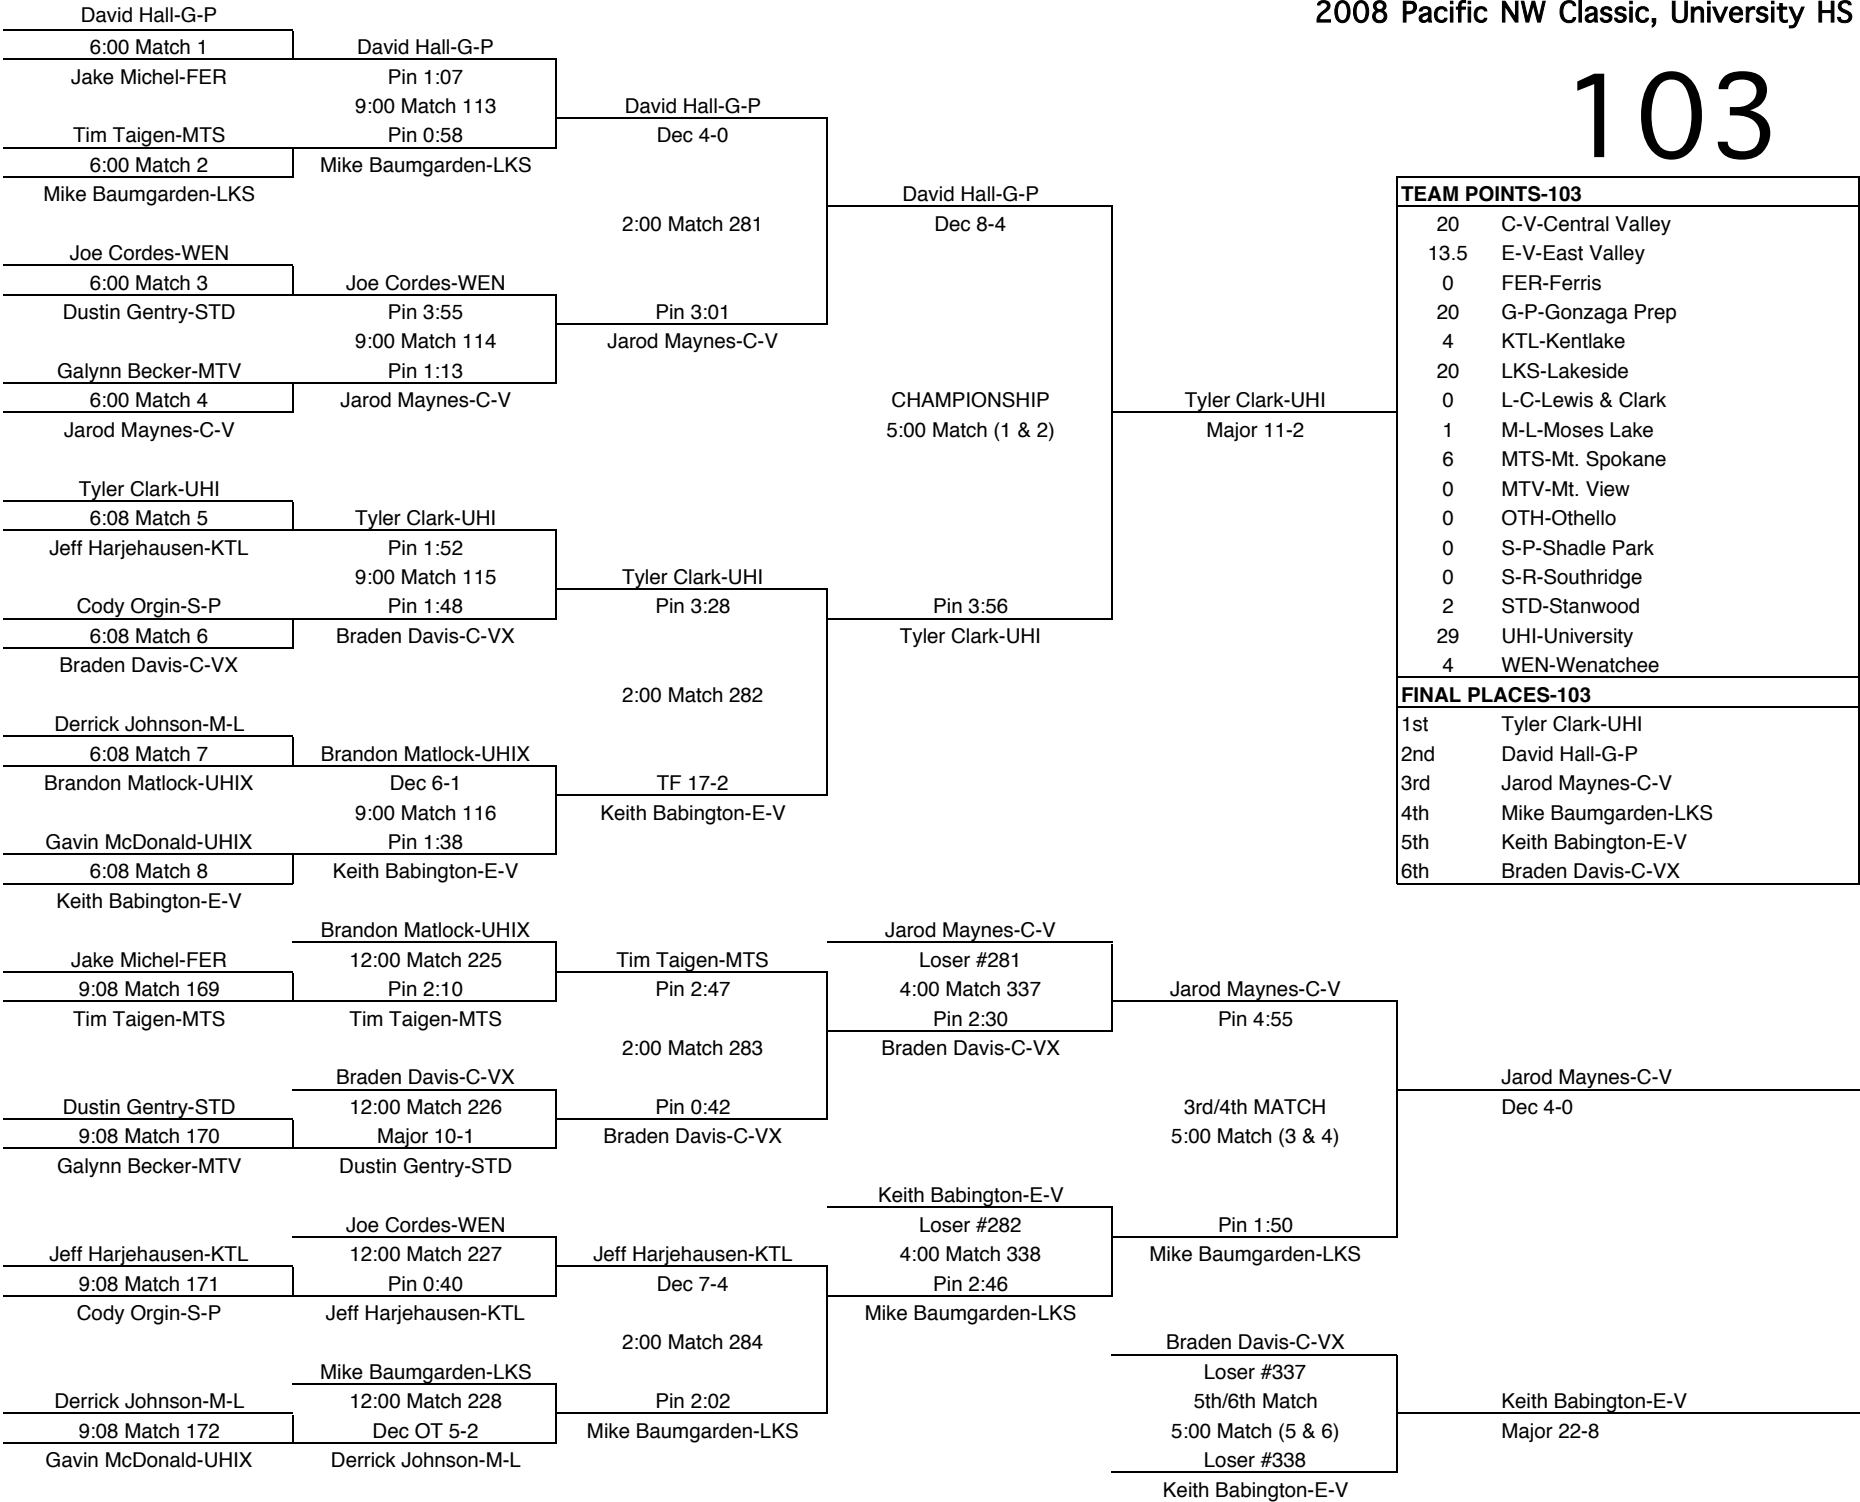

# 103

TEAM POINTS-103	
20	C-V-Central Valley
13.5	E-V-East Valley
0	FER-Ferris
20	G-P-Gonzaga Prep
4	KTL-Kentlake
20	LKS-Lakeside
0	L-C-Lewis & Clark
1	M-L-Moses Lake
6	MTS-Mt. Spokane
0	MTV-Mt. View
0	OTH-Othello
0	S-P-Shadle Park
0	S-R-Southridge
2	STD-Stanwood
29	UHI-University
4	WEN-Wenatchee