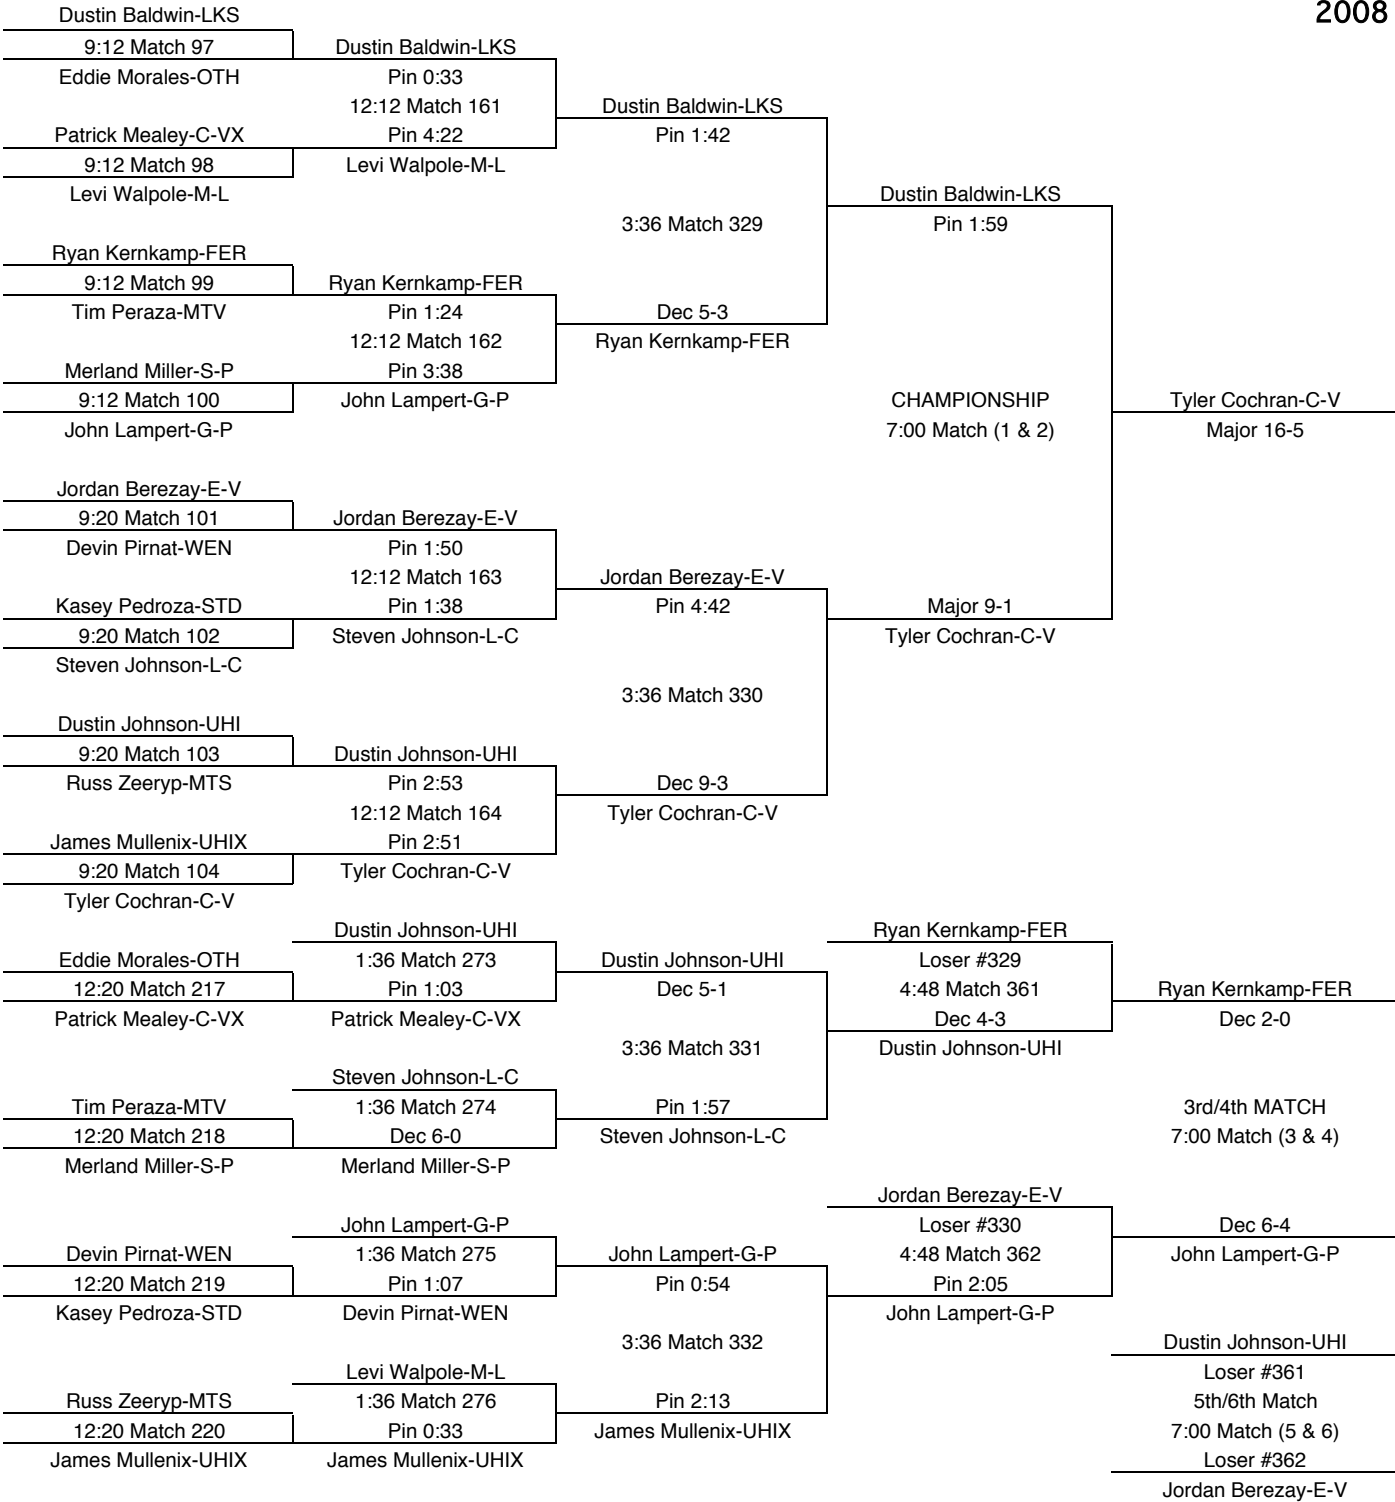

215

TEAM POINTS-215	
26	C-V-Central Valley
15	E-V-East Valley
16	FER-Ferris
18	G-P-Gonzaga Prep
0	KTL-Kentlake
24	LKS-Lakeside
7	L-C-Lewis & Clark
4	M-L-Moses Lake
0	MTS-Mt. Spokane
0	MTV-Mt. View
0	OTH-Othello
1	S-P-Shadle Park
0	S-R-Southridge
0	STD-Stanwood
9	UHI-University
3	WEN-Wenatchee

FINAL PLACES-215	
1st	Tyler Cochran-C-V
2nd	Dustin Baldwin-LKS
3rd	Ryan Kernkamp-FER
4th	John Lampert-G-P
5th	Jordan Berezay-E-V
6th	Dustin Johnson-UHI