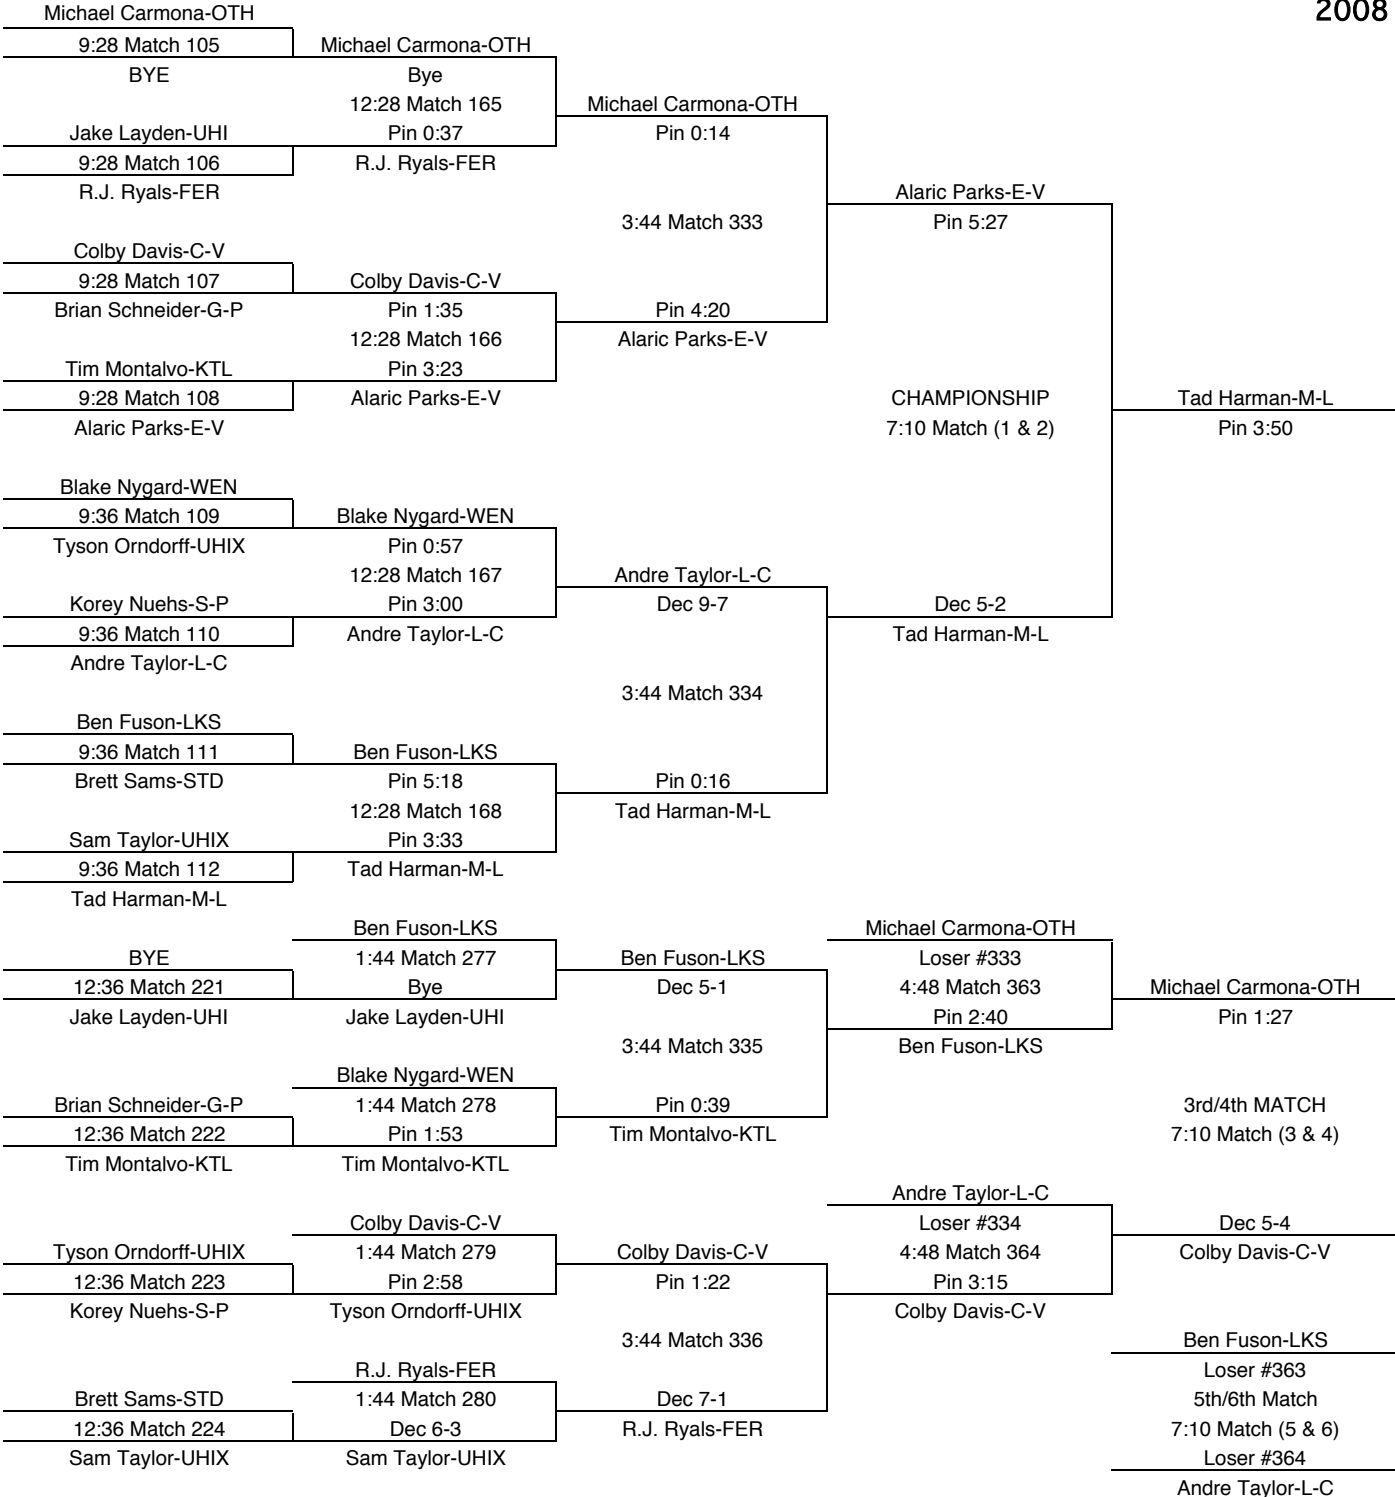

285

TEAM POINTS-275	
18	C-V-Central Valley
24	E-V-East Valley
5	FER-Ferris
0	G-P-Gonzaga Prep
6	KTL-Kentlake
11	LKS-Lakeside
11	L-C-Lewis & Clark
28	M-L-Moses Lake
0	MTS-Mt. Spokane
0	MTV-Mt. View
20	OTH-Othello
0	S-P-Shadle Park
0	S-R-Southridge
0	STD-Stanwood
1	UHI-University
4	WEN-Wenatchee

FINAL PLACES-275	
1st	Tad Harman-M-L
2nd	Alaric Parks-E-V
3rd	Michael Carmona-OTH
4th	Colby Davis-C-V
5th	Andre Taylor-L-C
6th	Ben Fuson-LKS