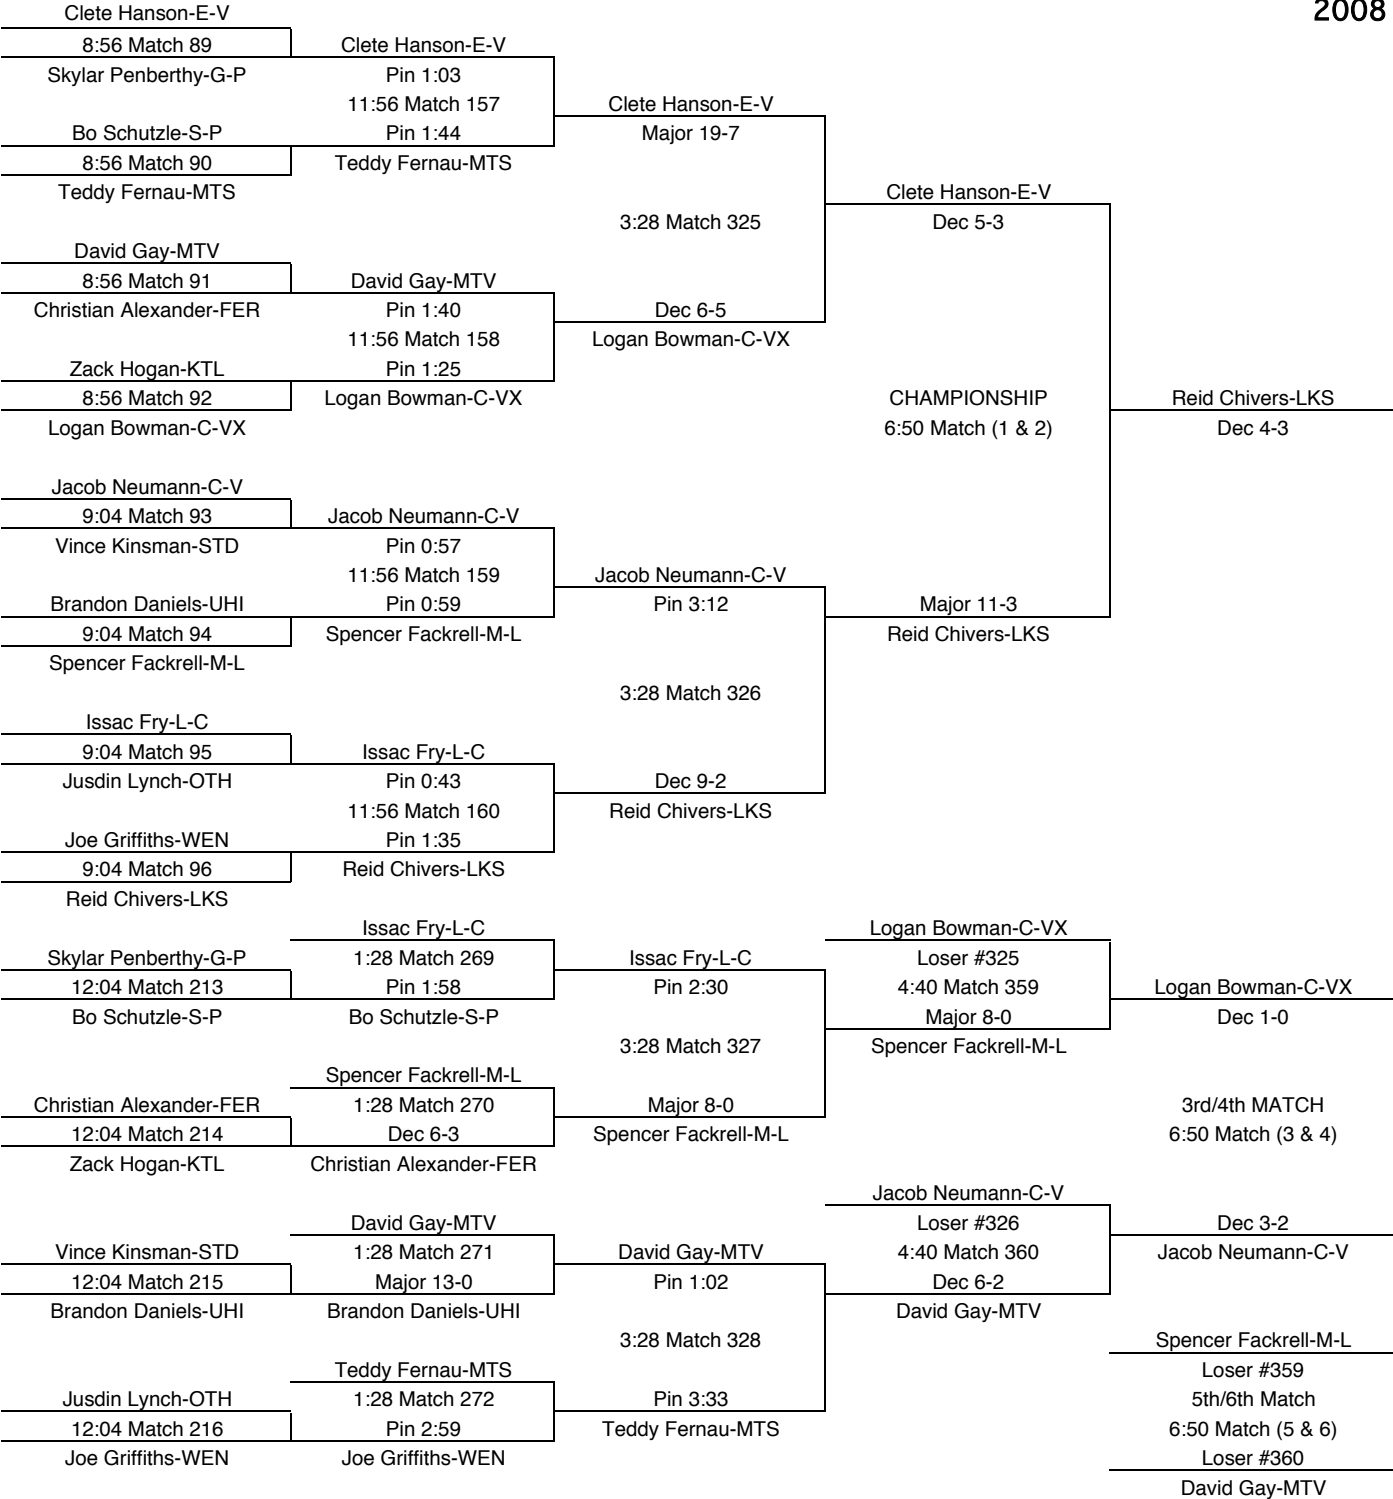

189

TEAM POINTS-189	
18	C-V-Central Valley
21	E-V-East Valley
1	FER-Ferris
0	G-P-Gonzaga Prep
0	KTL-Kentlake
25	LKS-Lakeside
7	L-C-Lewis & Clark
11	M-L-Moses Lake
7	MTS-Mt. Spokane
15	MTV-Mt. View
0	OTH-Othello
3	S-P-Shadle Park
0	S-R-Southridge
0	STD-Stanwood
2	UHI-University
3	WEN-Wenatchee

FINAL PLACES-189	
1st	Reid Chivers-LKS
2nd	Clete Hanson-E-V
3rd	Jacob Neumann-C-V
4th	Logan Bowman-C-VX
5th	David Gay-MTV
6th	Spencer Fackrell-M-L