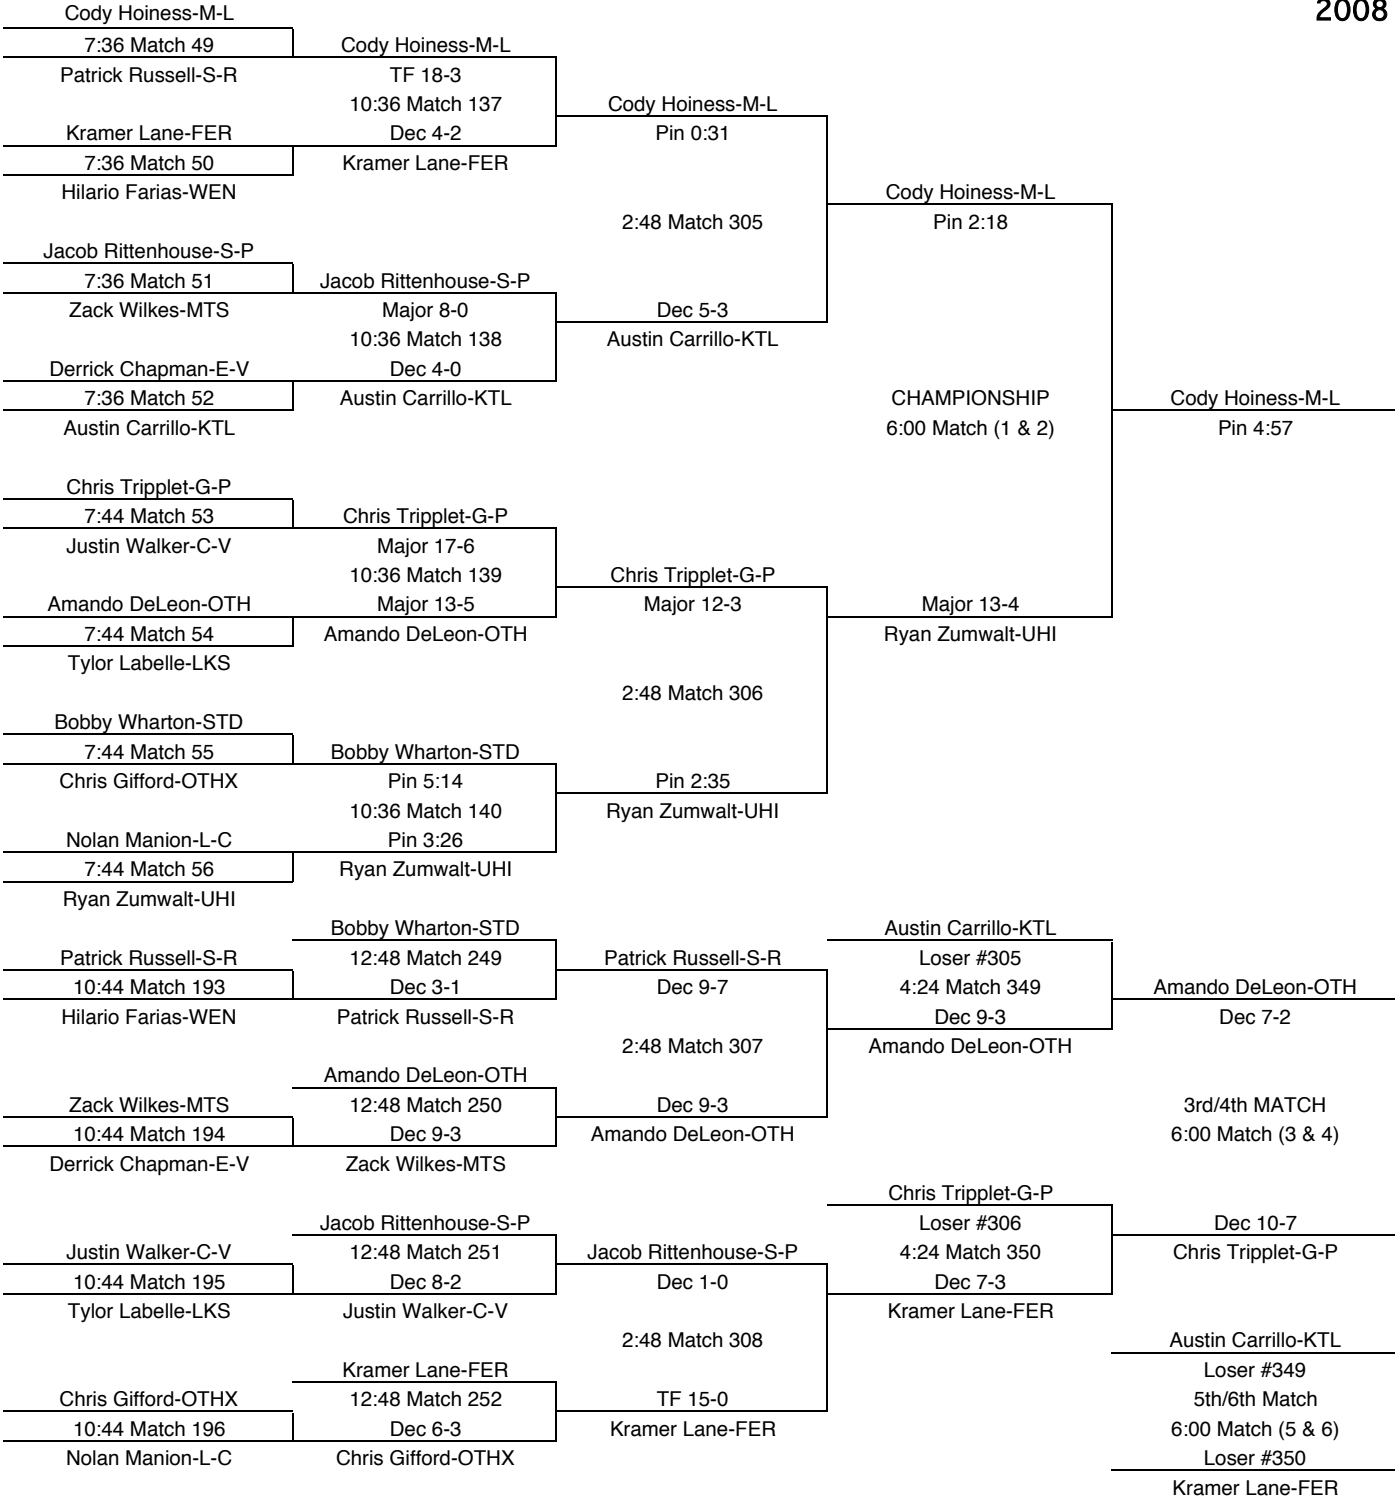

140

TEAM POINTS-140	
1	C-V-Central Valley
0	E-V-East Valley
8.5	FER-Ferris
18	G-P-Gonzaga Prep
10	KTL-Kentlake
0	LKS-Lakeside
0	L-C-Lewis & Clark
29.5	M-L-Moses Lake
1	MTS-Mt. Spokane
0	MTV-Mt. View
13	OTH-Othello
4	S-P-Shadle Park
2	S-R-Southridge
4	STD-Stanwood
23	UHI-University
0	WEN-Wenatchee

FINAL PLACES-140	
1st	Cody Hoiness-M-L
2nd	Ryan Zumwalt-UHI
3rd	Chris Triplet-G-P
4th	Amando DeLeon-OTH
5th	Austin Carrillo-KTL
6th	Kramer Lane-FER