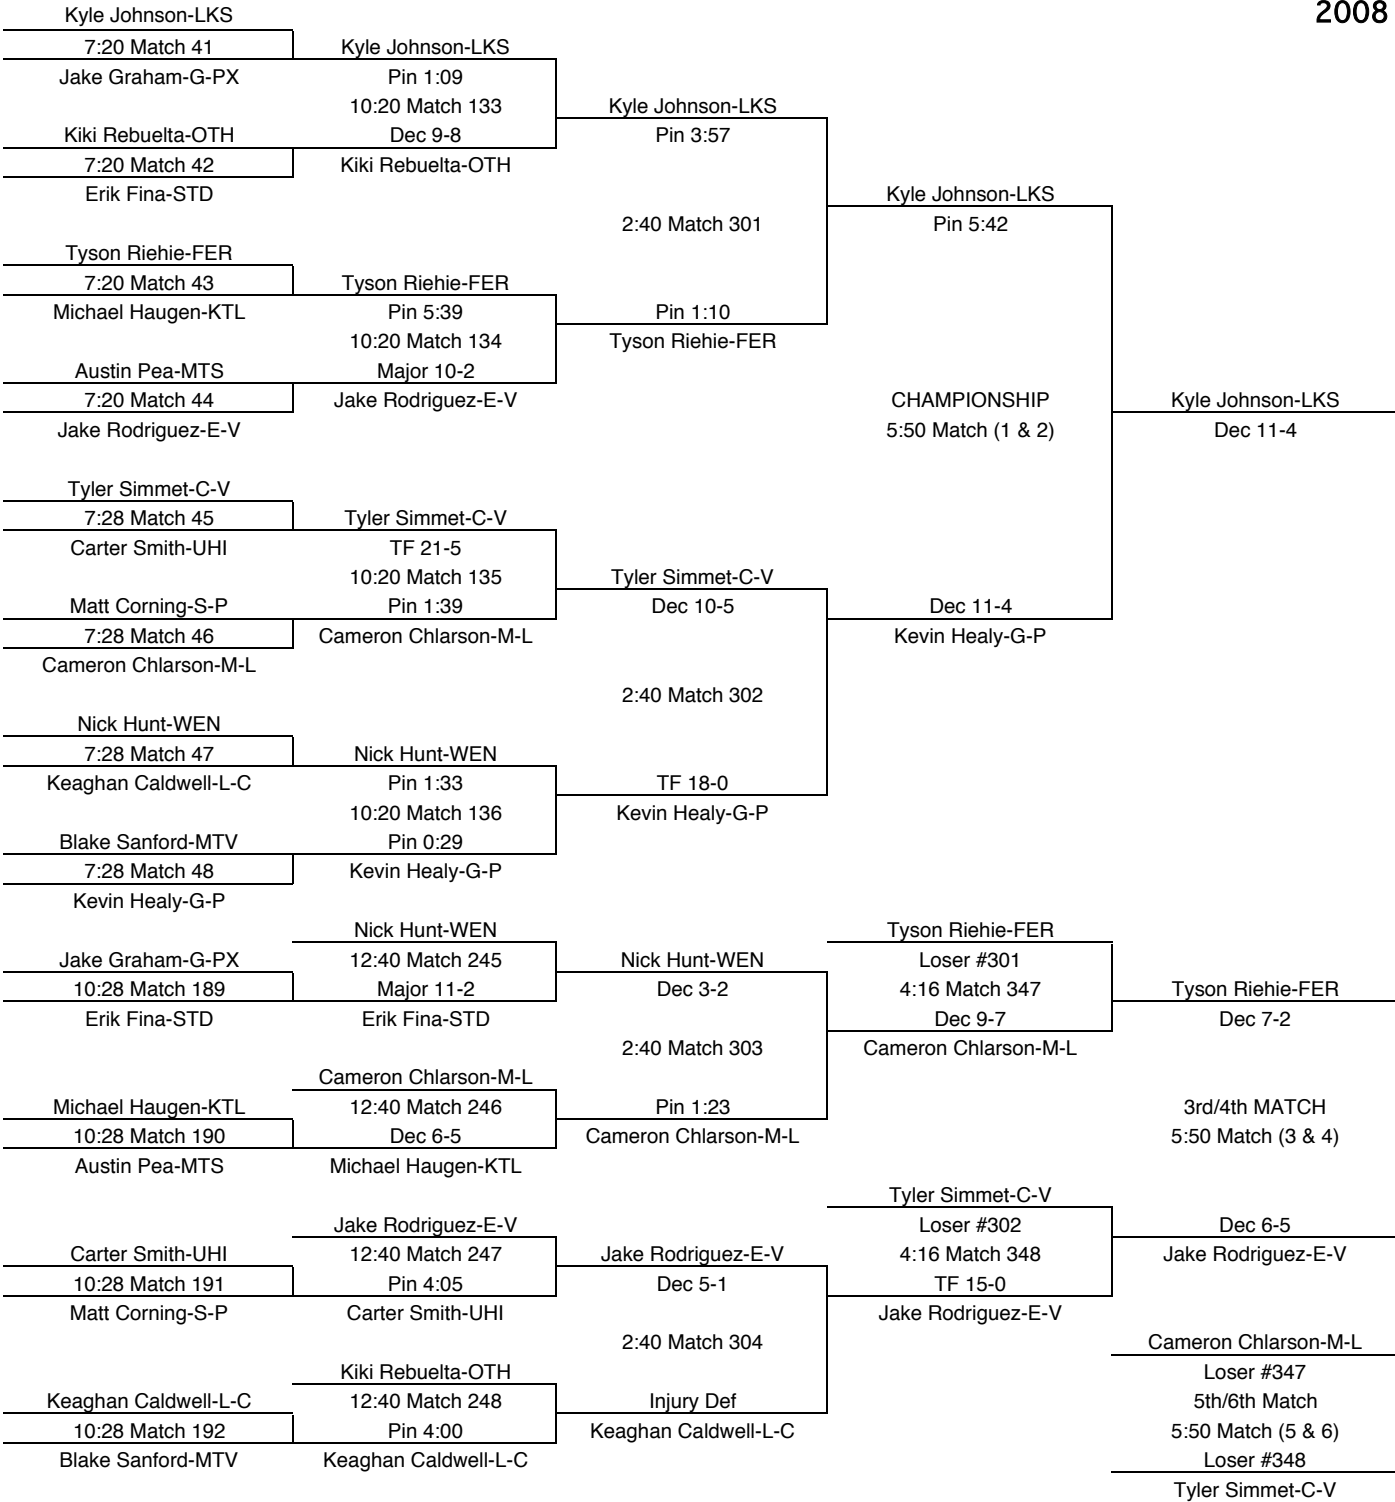

135

TEAM POINTS-135	
10.5	C-V-Central Valley
14.5	E-V-East Valley
18	FER-Ferris
21.5	G-P-Gonzaga Prep
1	KTL-Kentlake
28	LKS-Lakeside
6	L-C-Lewis & Clark
11	M-L-Moses Lake
0	MTS-Mt. Spokane
0	MTV-Mt. View
2	OTH-Othello
0	S-P-Shadle Park
0	S-R-Southridge
2	STD-Stanwood
3	UHI-University
5	WEN-Wenatchee

FINAL PLACES-135	
1st	Kyle Johnson-LKS
2nd	Kevin Healy-G-P
3rd	Tyson Riehie-FER
4th	Jake Rodriguez-E-V
5th	Tyler Simmet-C-V
6th	Cameron Chlarson-M-L