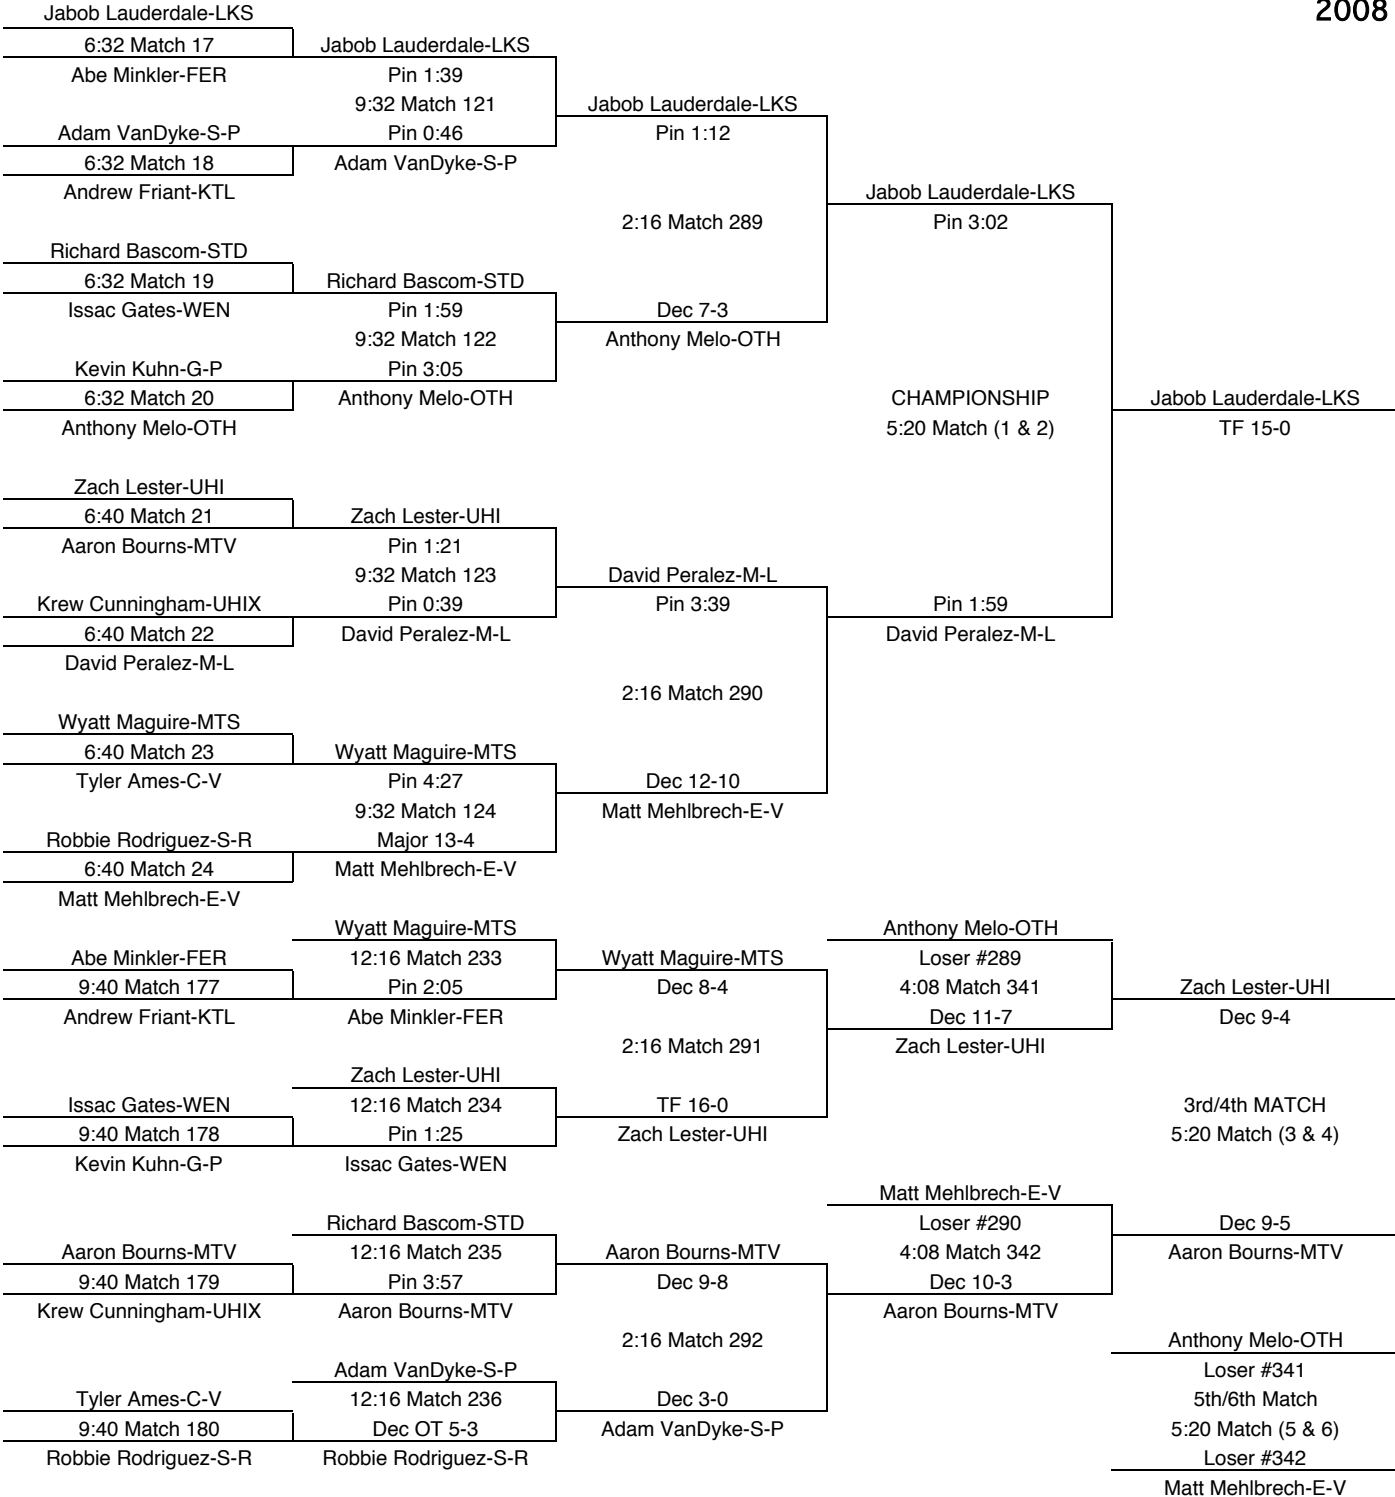

119

TEAM POINTS-119	
0	C-V-Central Valley
8	E-V-East Valley
3	FER-Ferris
0	G-P-Gonzaga Prep
0	KTL-Kentlake
29.5	LKS-Lakeside
0	L-C-Lewis & Clark
24	M-L-Moses Lake
5	MTS-Mt. Spokane
13	MTV-Mt. View
11	OTH-Othello
5	S-P-Shadle Park
1	S-R-Southridge
4	STD-Stanwood
19.5	UHI-University
3	WEN-Wenatchee
FINAL PLACES-119	
1st	Jacob Lauderdale-LKS
2nd	David Peralez-M-L
3rd	Zach Lester-UHI
4th	Aaron Bourns-MTV
5th	Anthony Melo-OTH
6th	Matt Mehlbrech-E-V