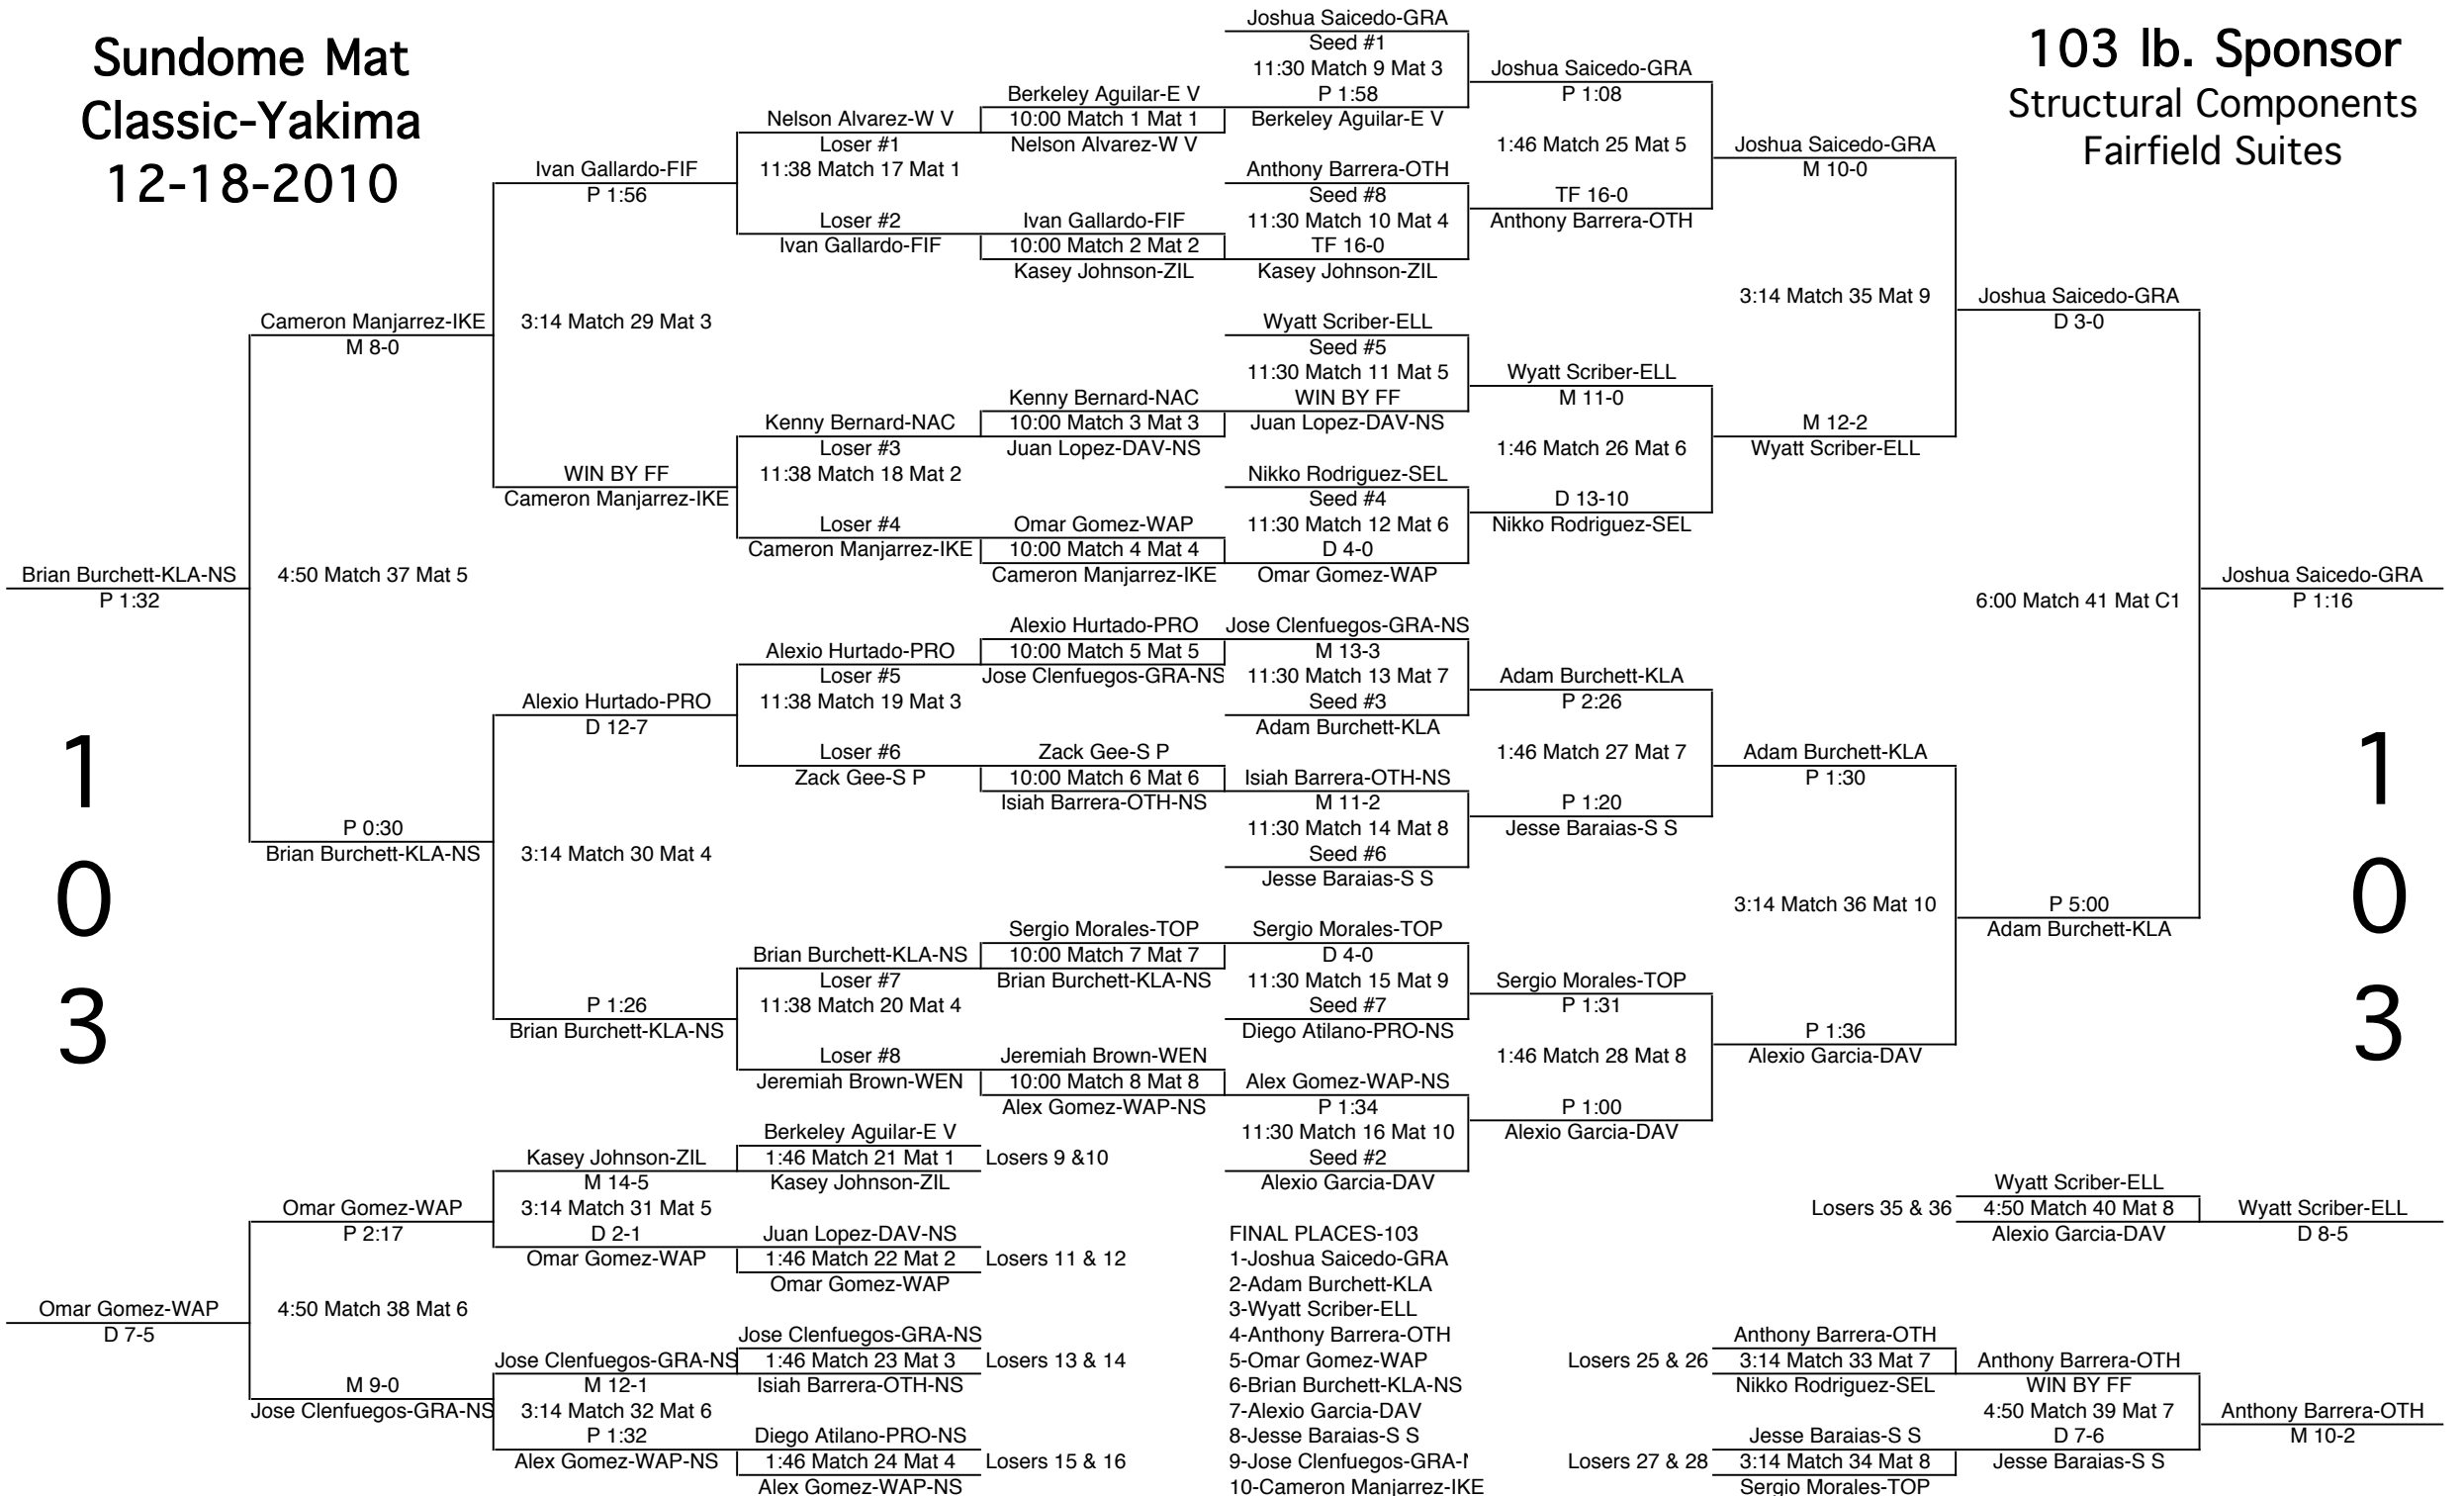

Sundome Mat Classic-Yakima

12-18-2010

103 lb. Sponsor

Structural Components

Fairfield Suites

Sundome Mat Classic-Yakima 12-18-2010

112 lb. Sponsor
Smart, Connell & Childers
Ahtanum Inn

1
1
2

1
1
2

Sundome Mat
Classic-Yakima
12-18-2010

119 lb. Sponsor
Yakima Oil Company
Arco-Rainier Place
Arco-Selah Express

Sundome Mat Classic-Yakima 12-18-2010

135 lb. Sponsor
McDonalds of Yakima
Cascade Copier