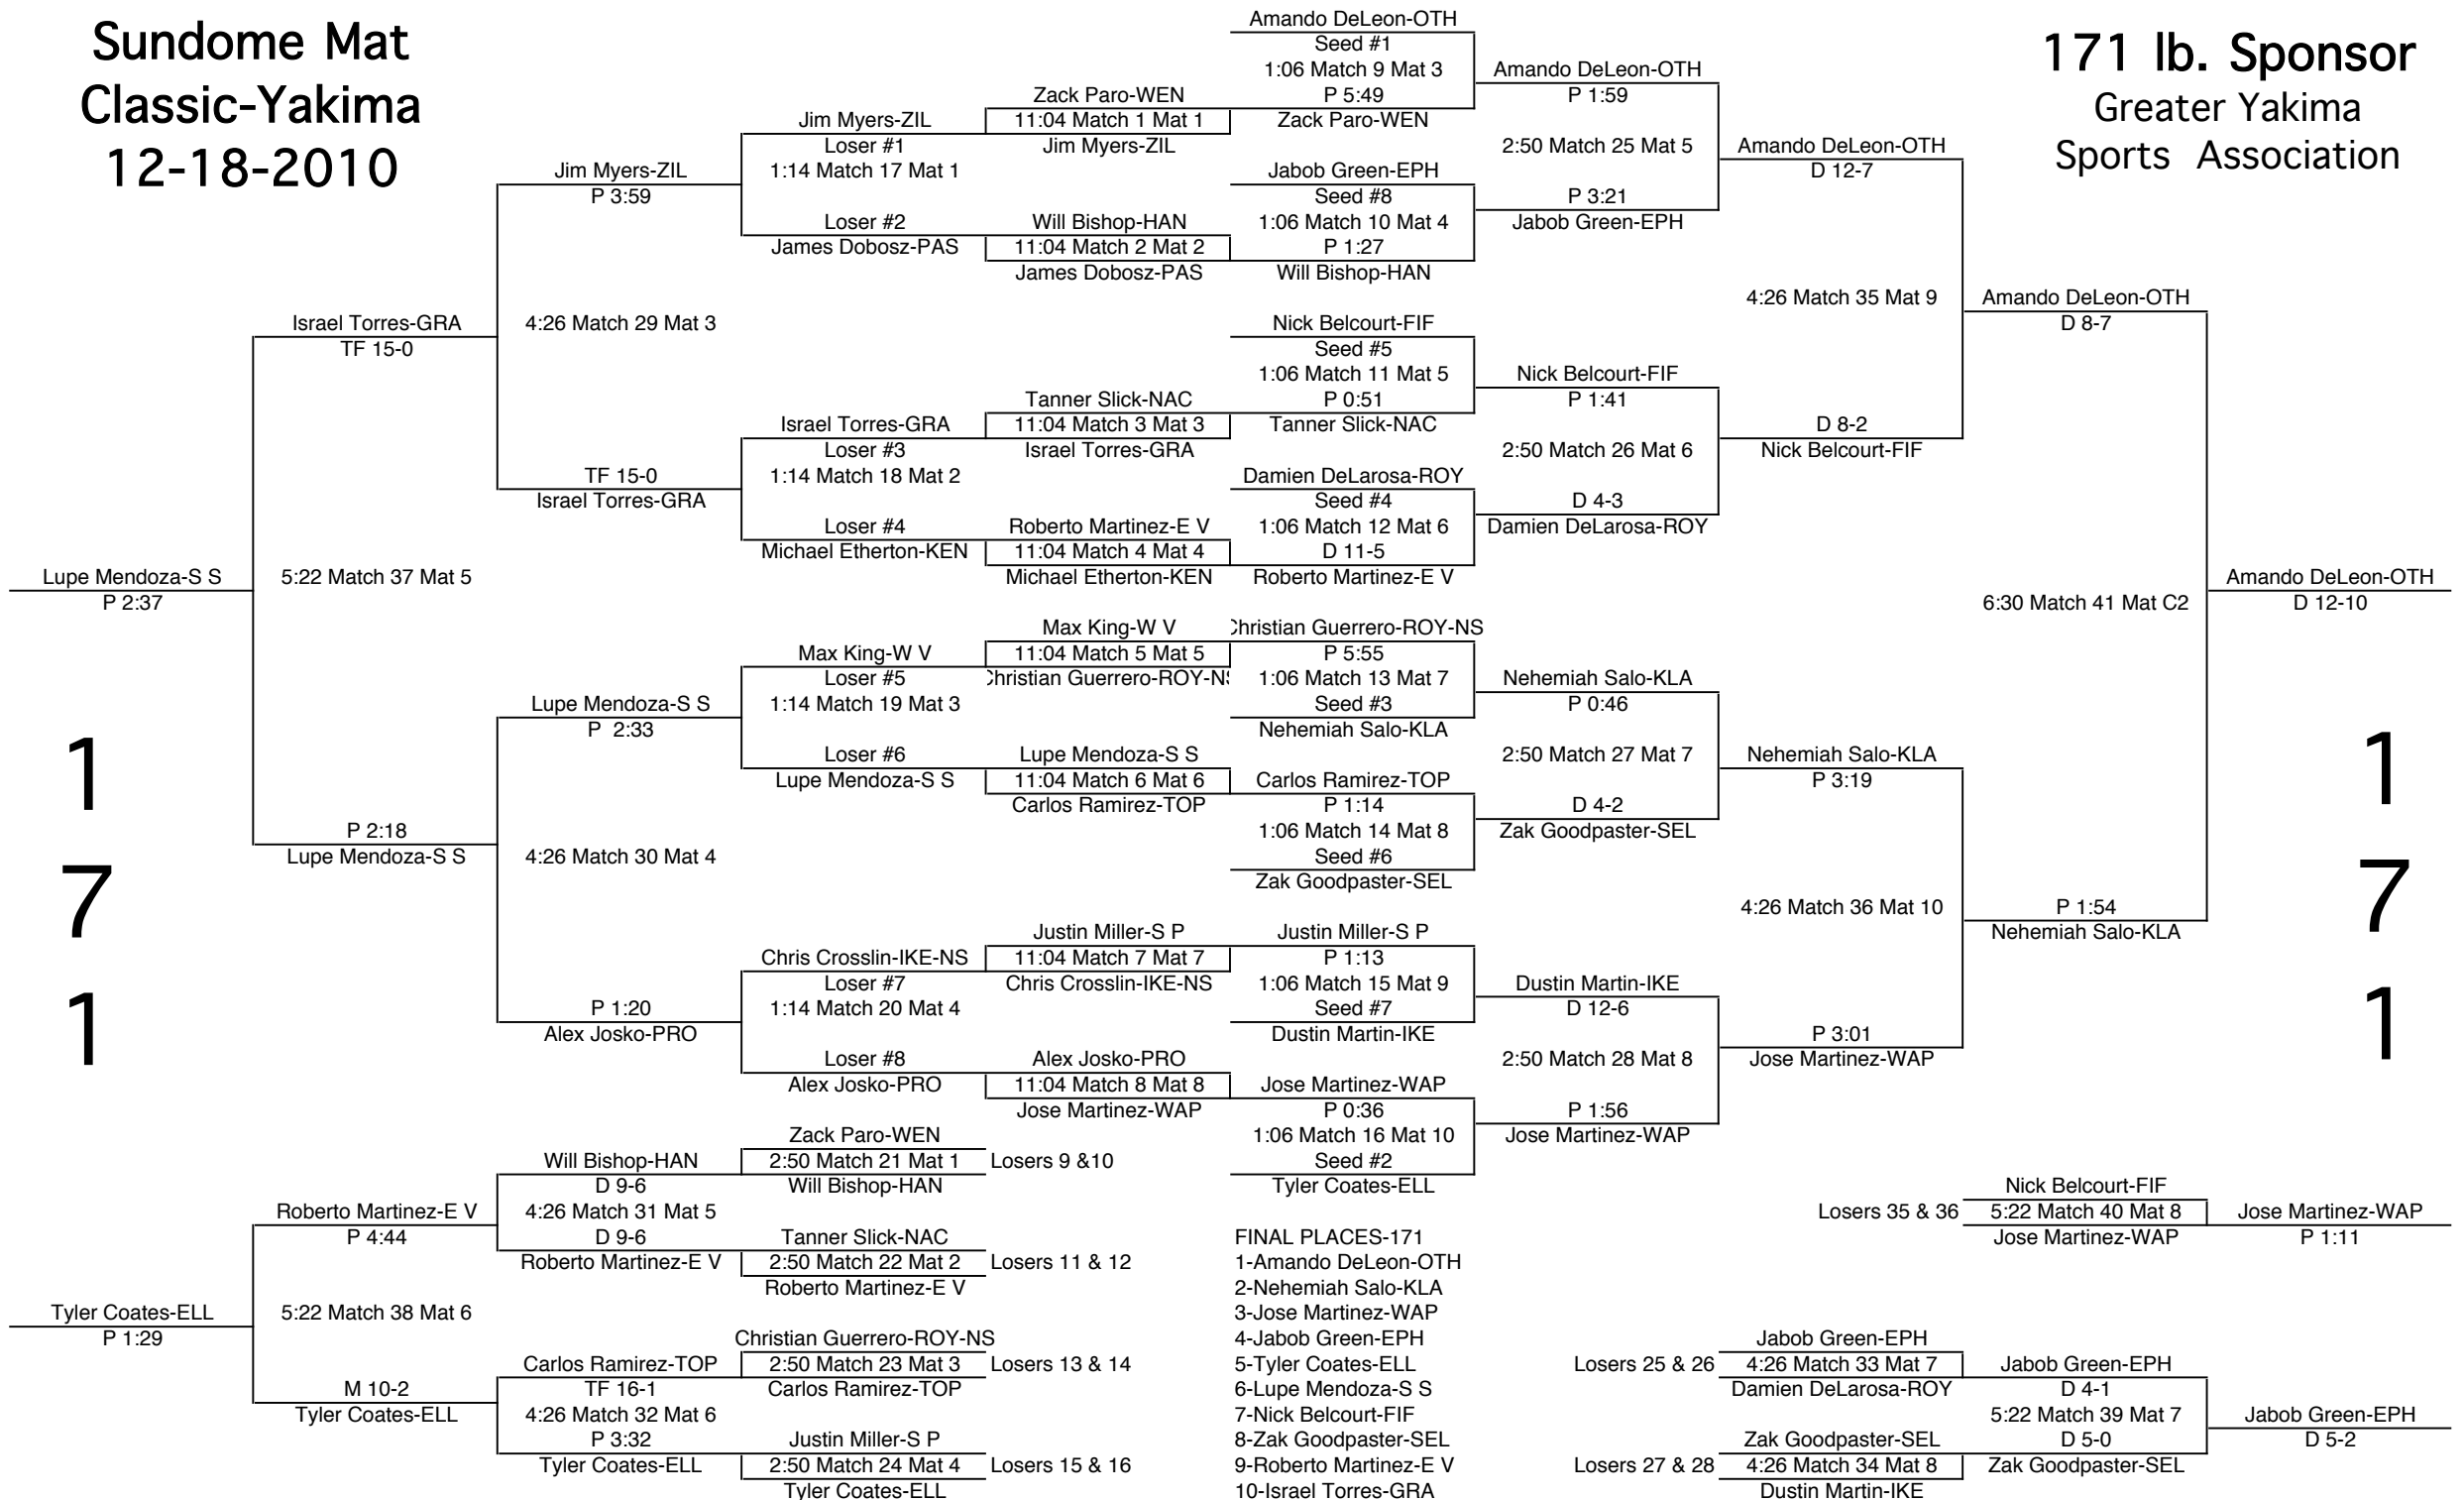

Sundome Mat Classic-Yakima 12-18-2010

171 lb. Sponsor Greater Yakima Sports Association

1
7
1

1
7
1