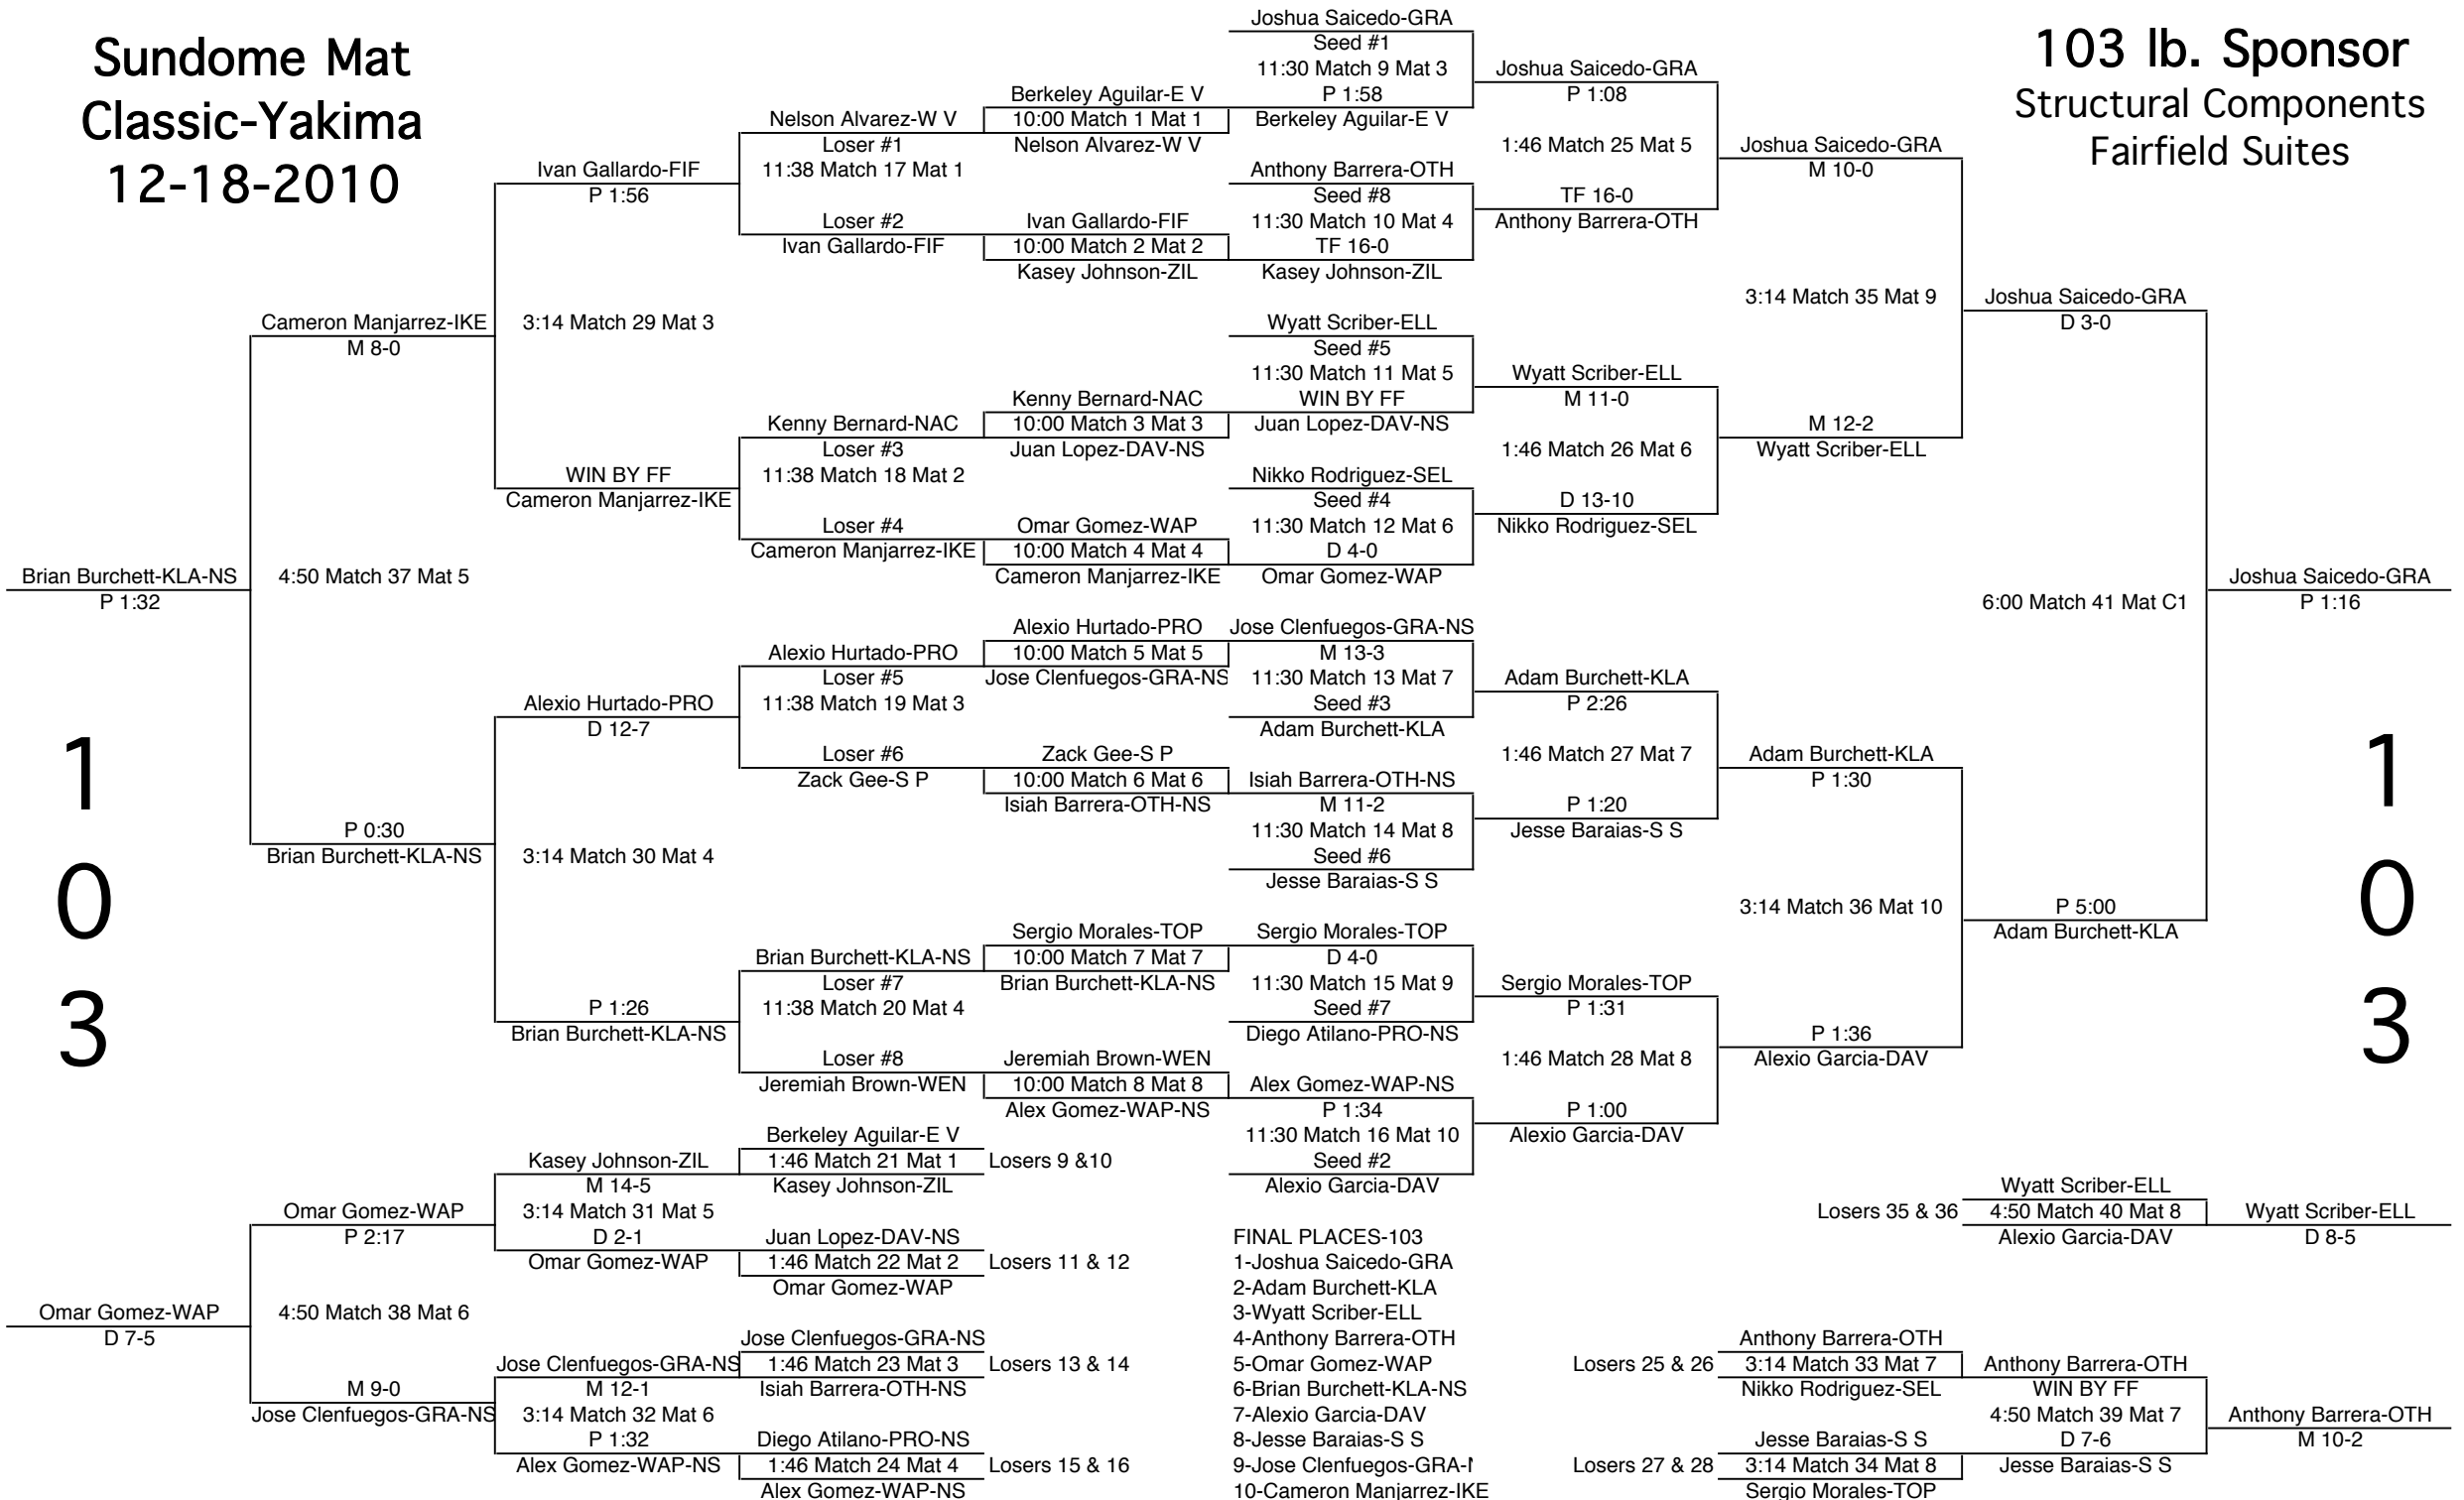

# Sundome Mat Classic-Yakima 12-18-2010

# 103 lb. Sponsor Structural Components Fairfield Suites