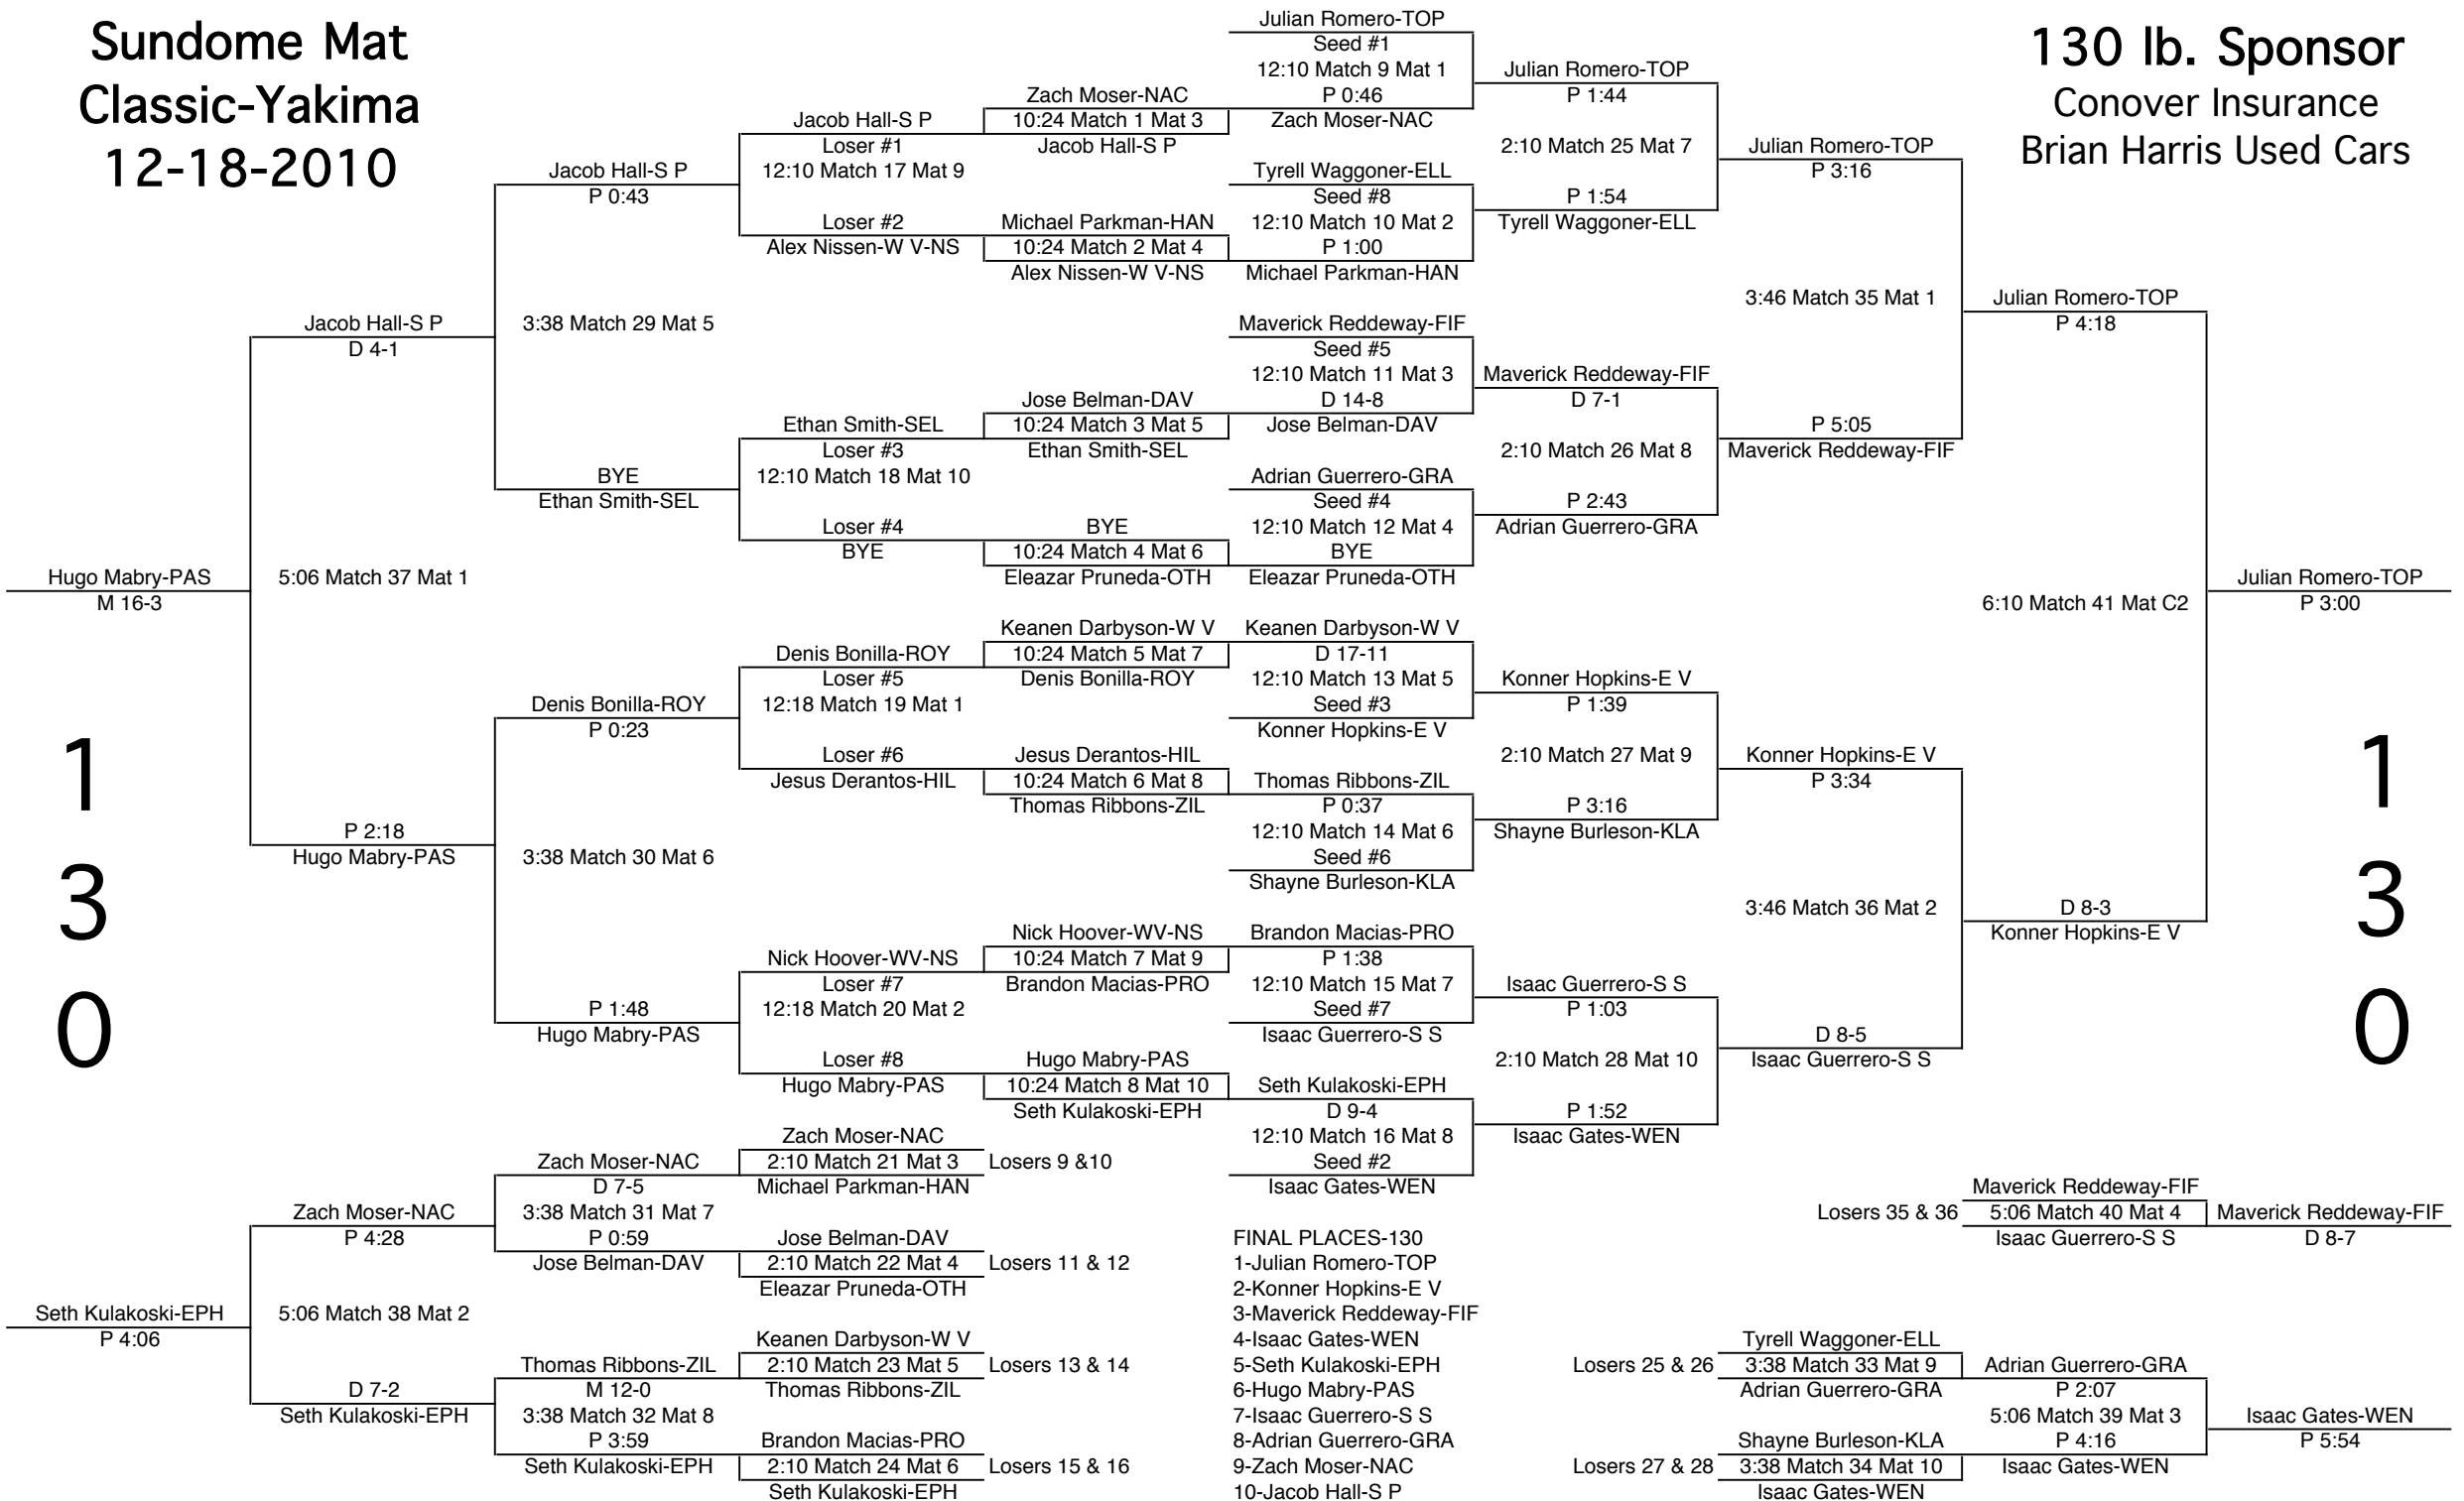

Sundome Mat Classic-Yakima 12-18-2010

130 lb. Sponsor
Conover Insurance
Brian Harris Used Cars