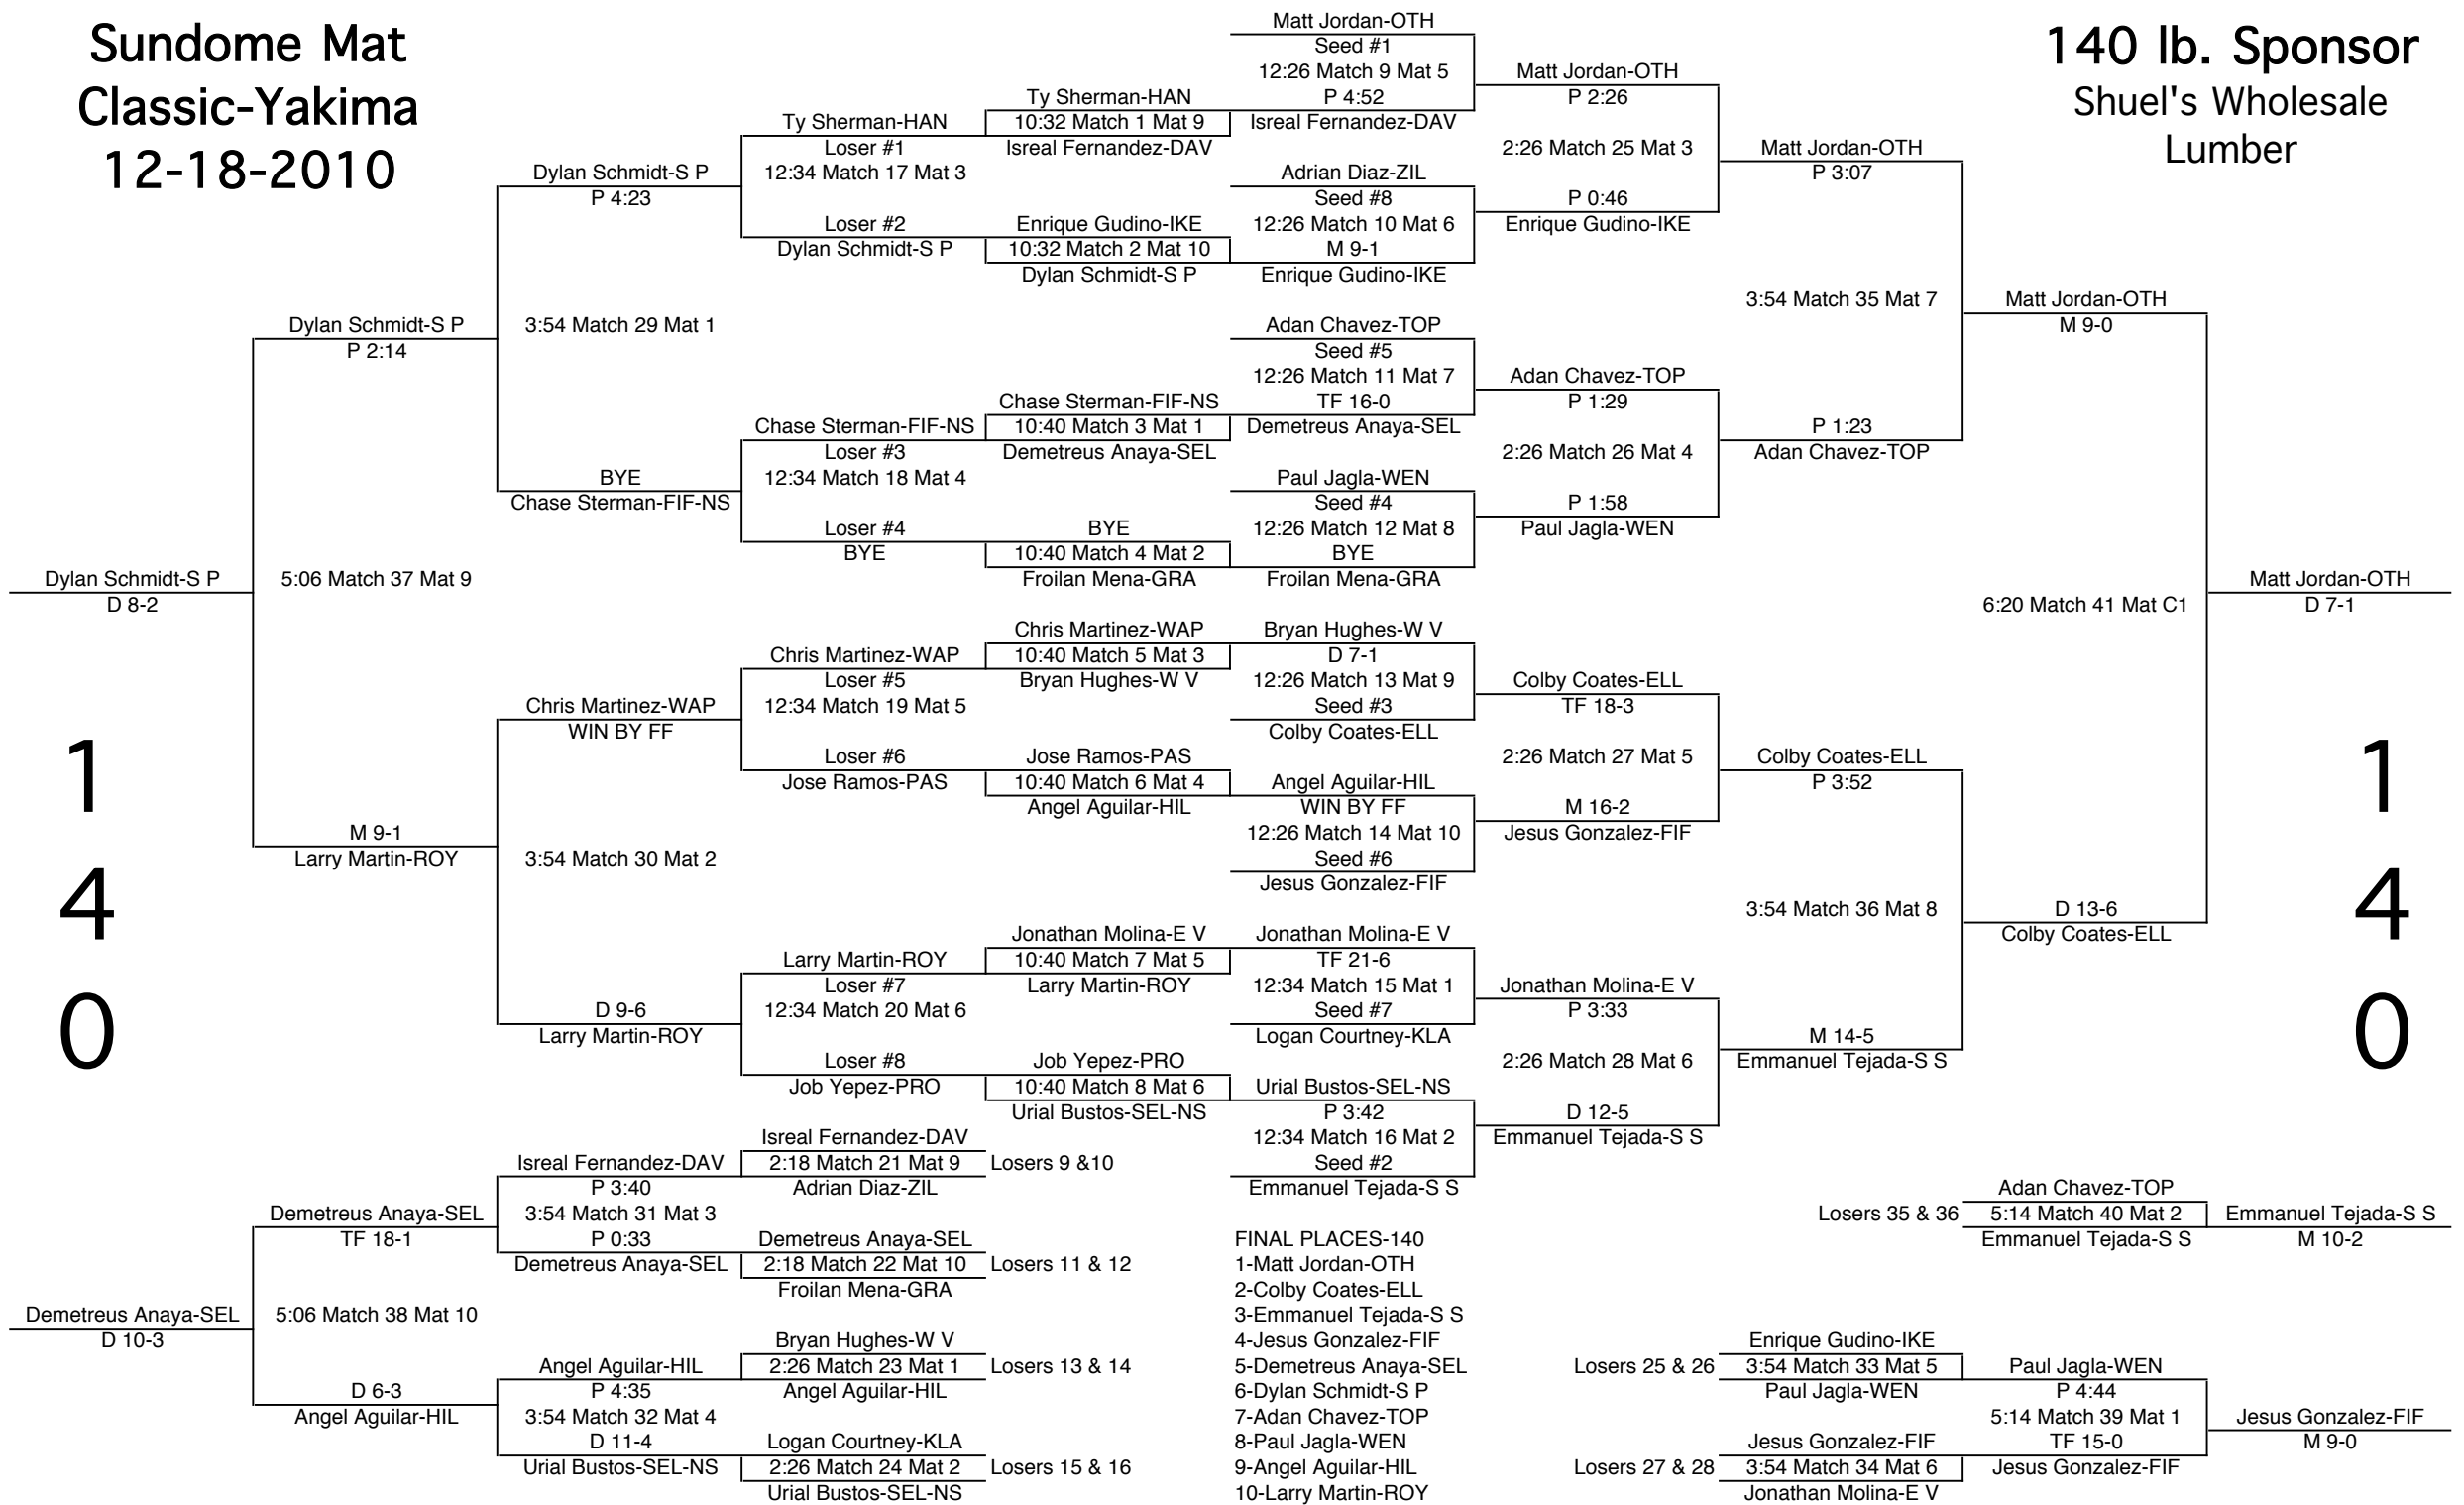

Sundome Mat Classic-Yakima 12-18-2010

140 lb. Sponsor
Shuel's Wholesale
Lumber

1
4
0

1
4
0

1. FINAL PLACES-140
- 1-Matt Jordan-OTH
  - 2-Colby Coates-ELL
  - 3-Emmanuel Tejada-S S
  - 4-Jesus Gonzalez-FIF
  - 5-Demetreus Anaya-SEL
  - 6-Dylan Schmidt-S P
  - 7-Adan Chavez-TOP
  - 8-Paul Jagla-WEN
  - 9-Angel Aguilar-HIL
  - 10-Larry Martin-ROY