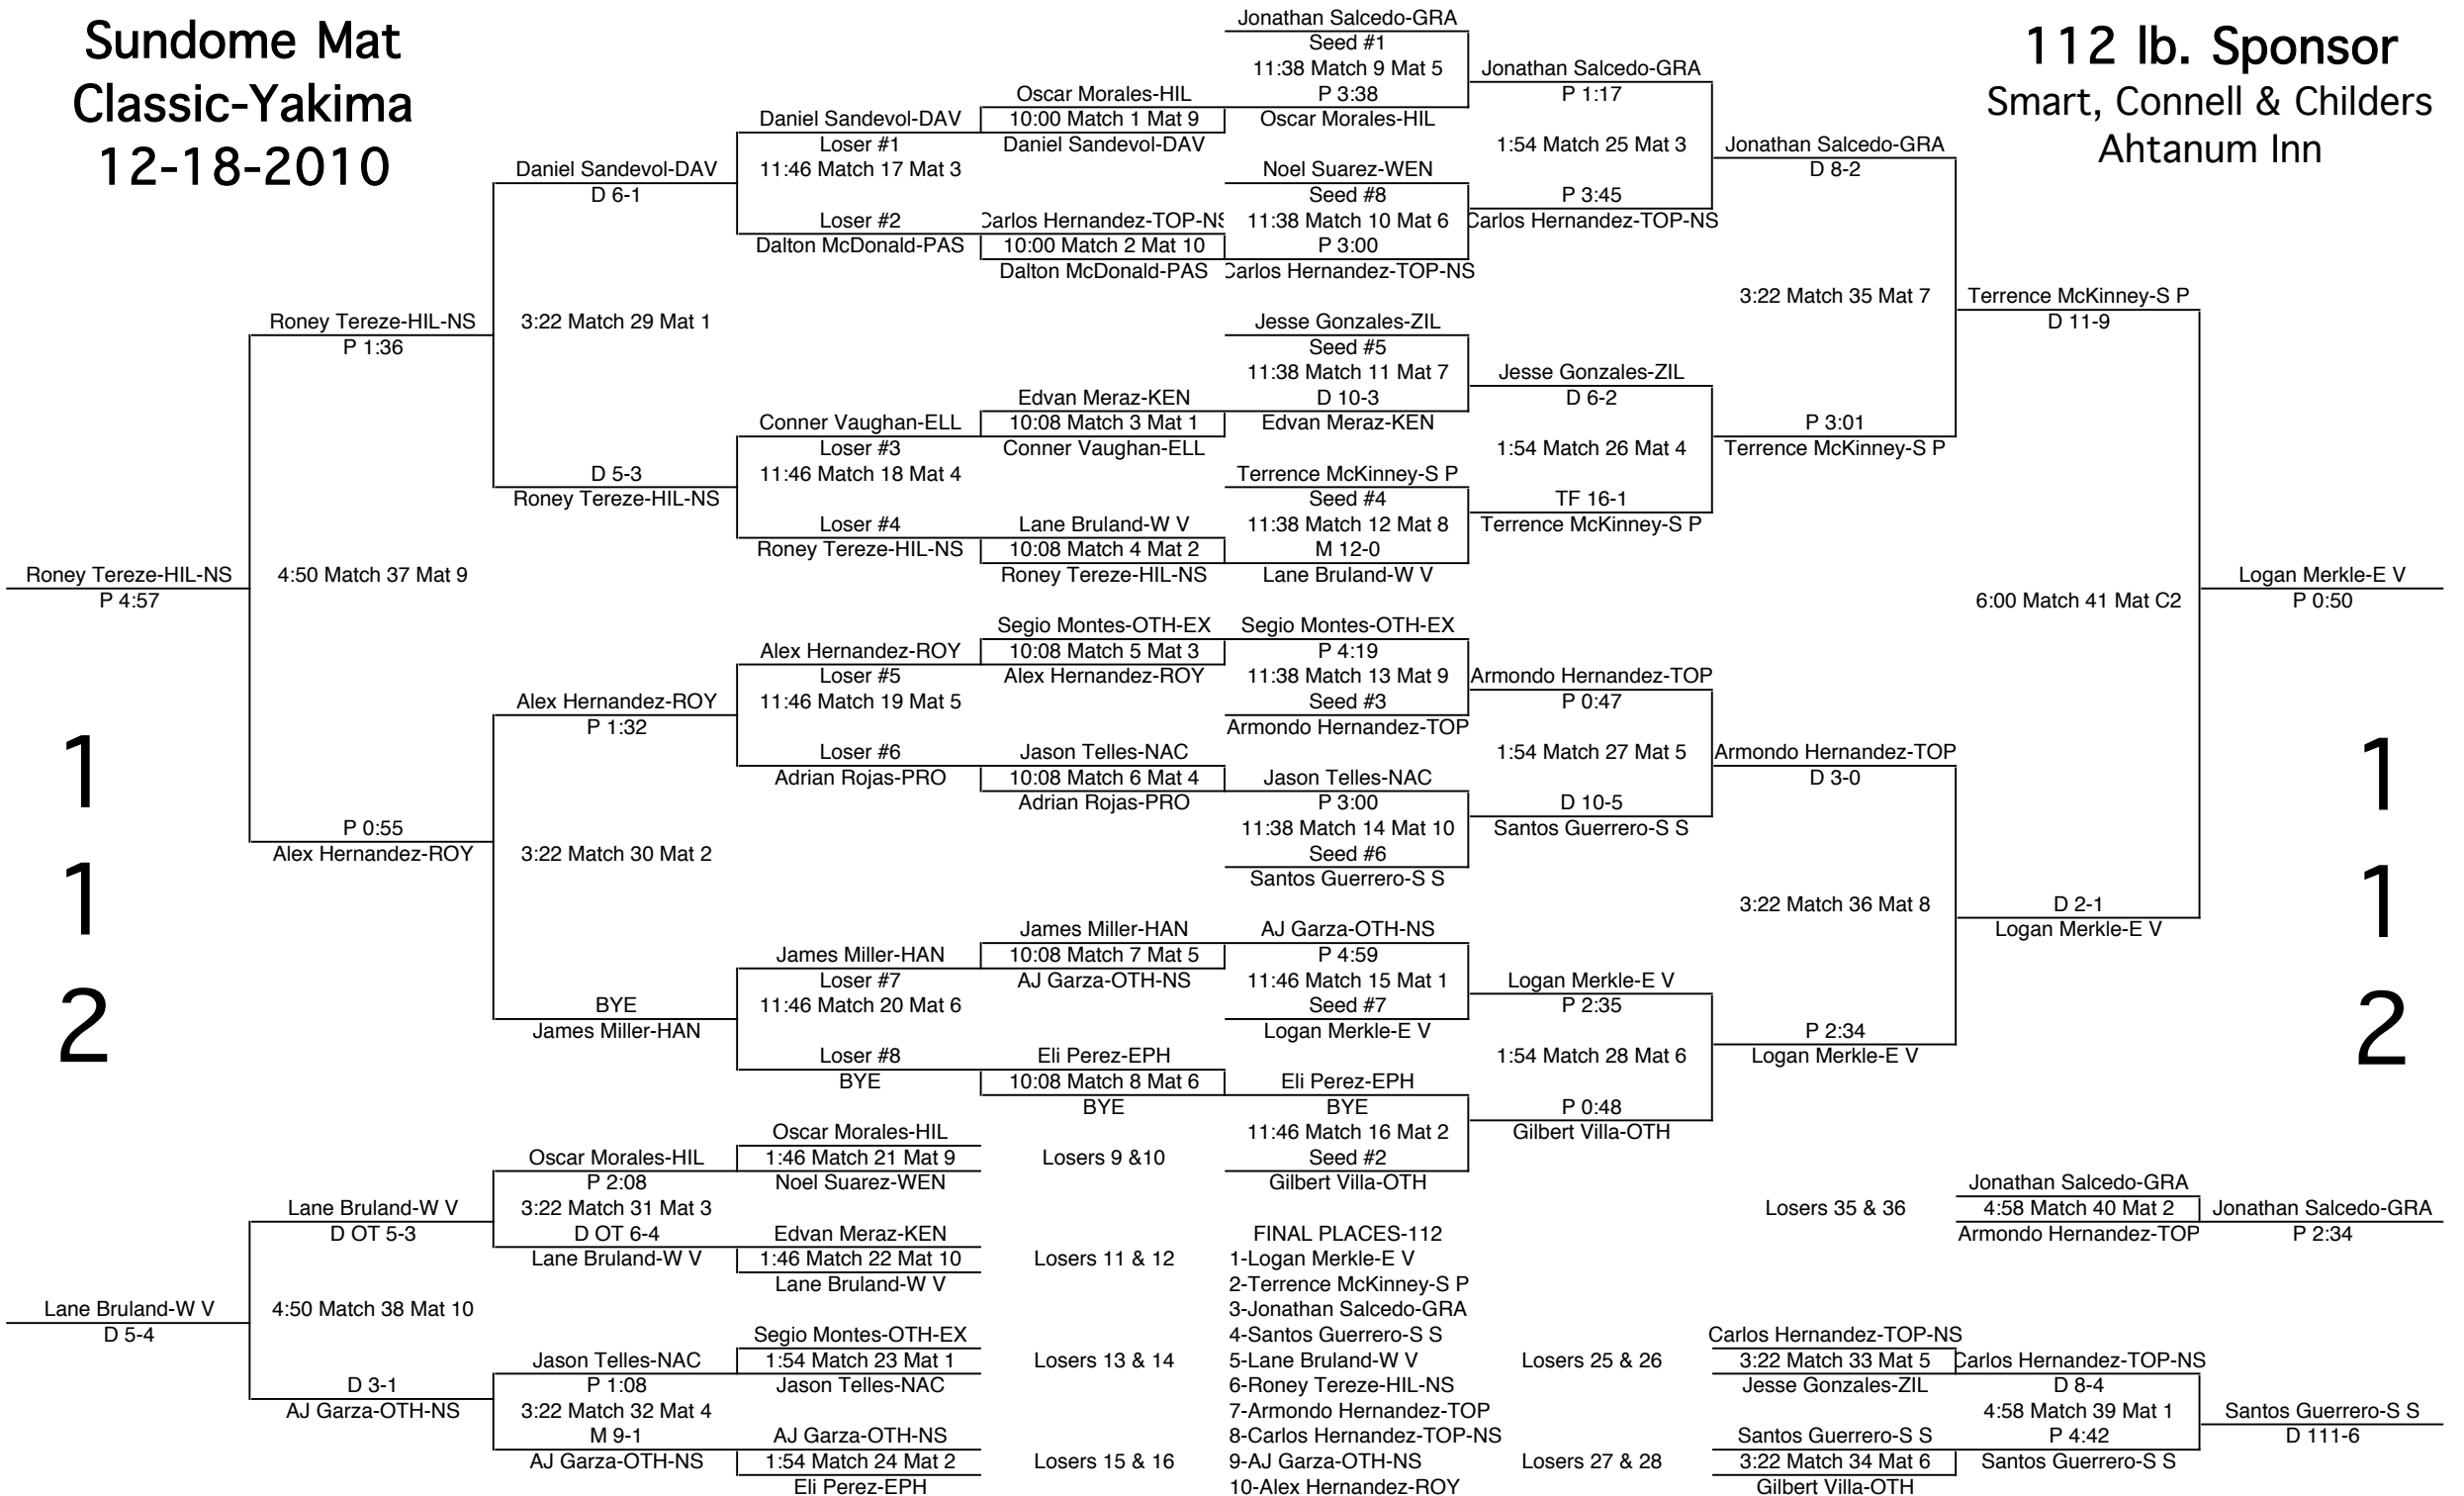

Sundome Mat Classic-Yakima

12-18-2010

103 lb. Sponsor

Structural Components

Fairfield Suites

Sundome Mat Classic-Yakima 12-18-2010

112 lb. Sponsor
Smart, Connell & Childers
Ahtanum Inn

1
1
2

1
1
2

Sundome Mat
Classic-Yakima
12-18-2010

119 lb. Sponsor
Yakima Oil Company
Arco-Rainier Place
Arco-Selah Express

Sundome Mat Classic-Yakima 12-18-2010

135 lb. Sponsor
McDonalds of Yakima
Cascade Copier