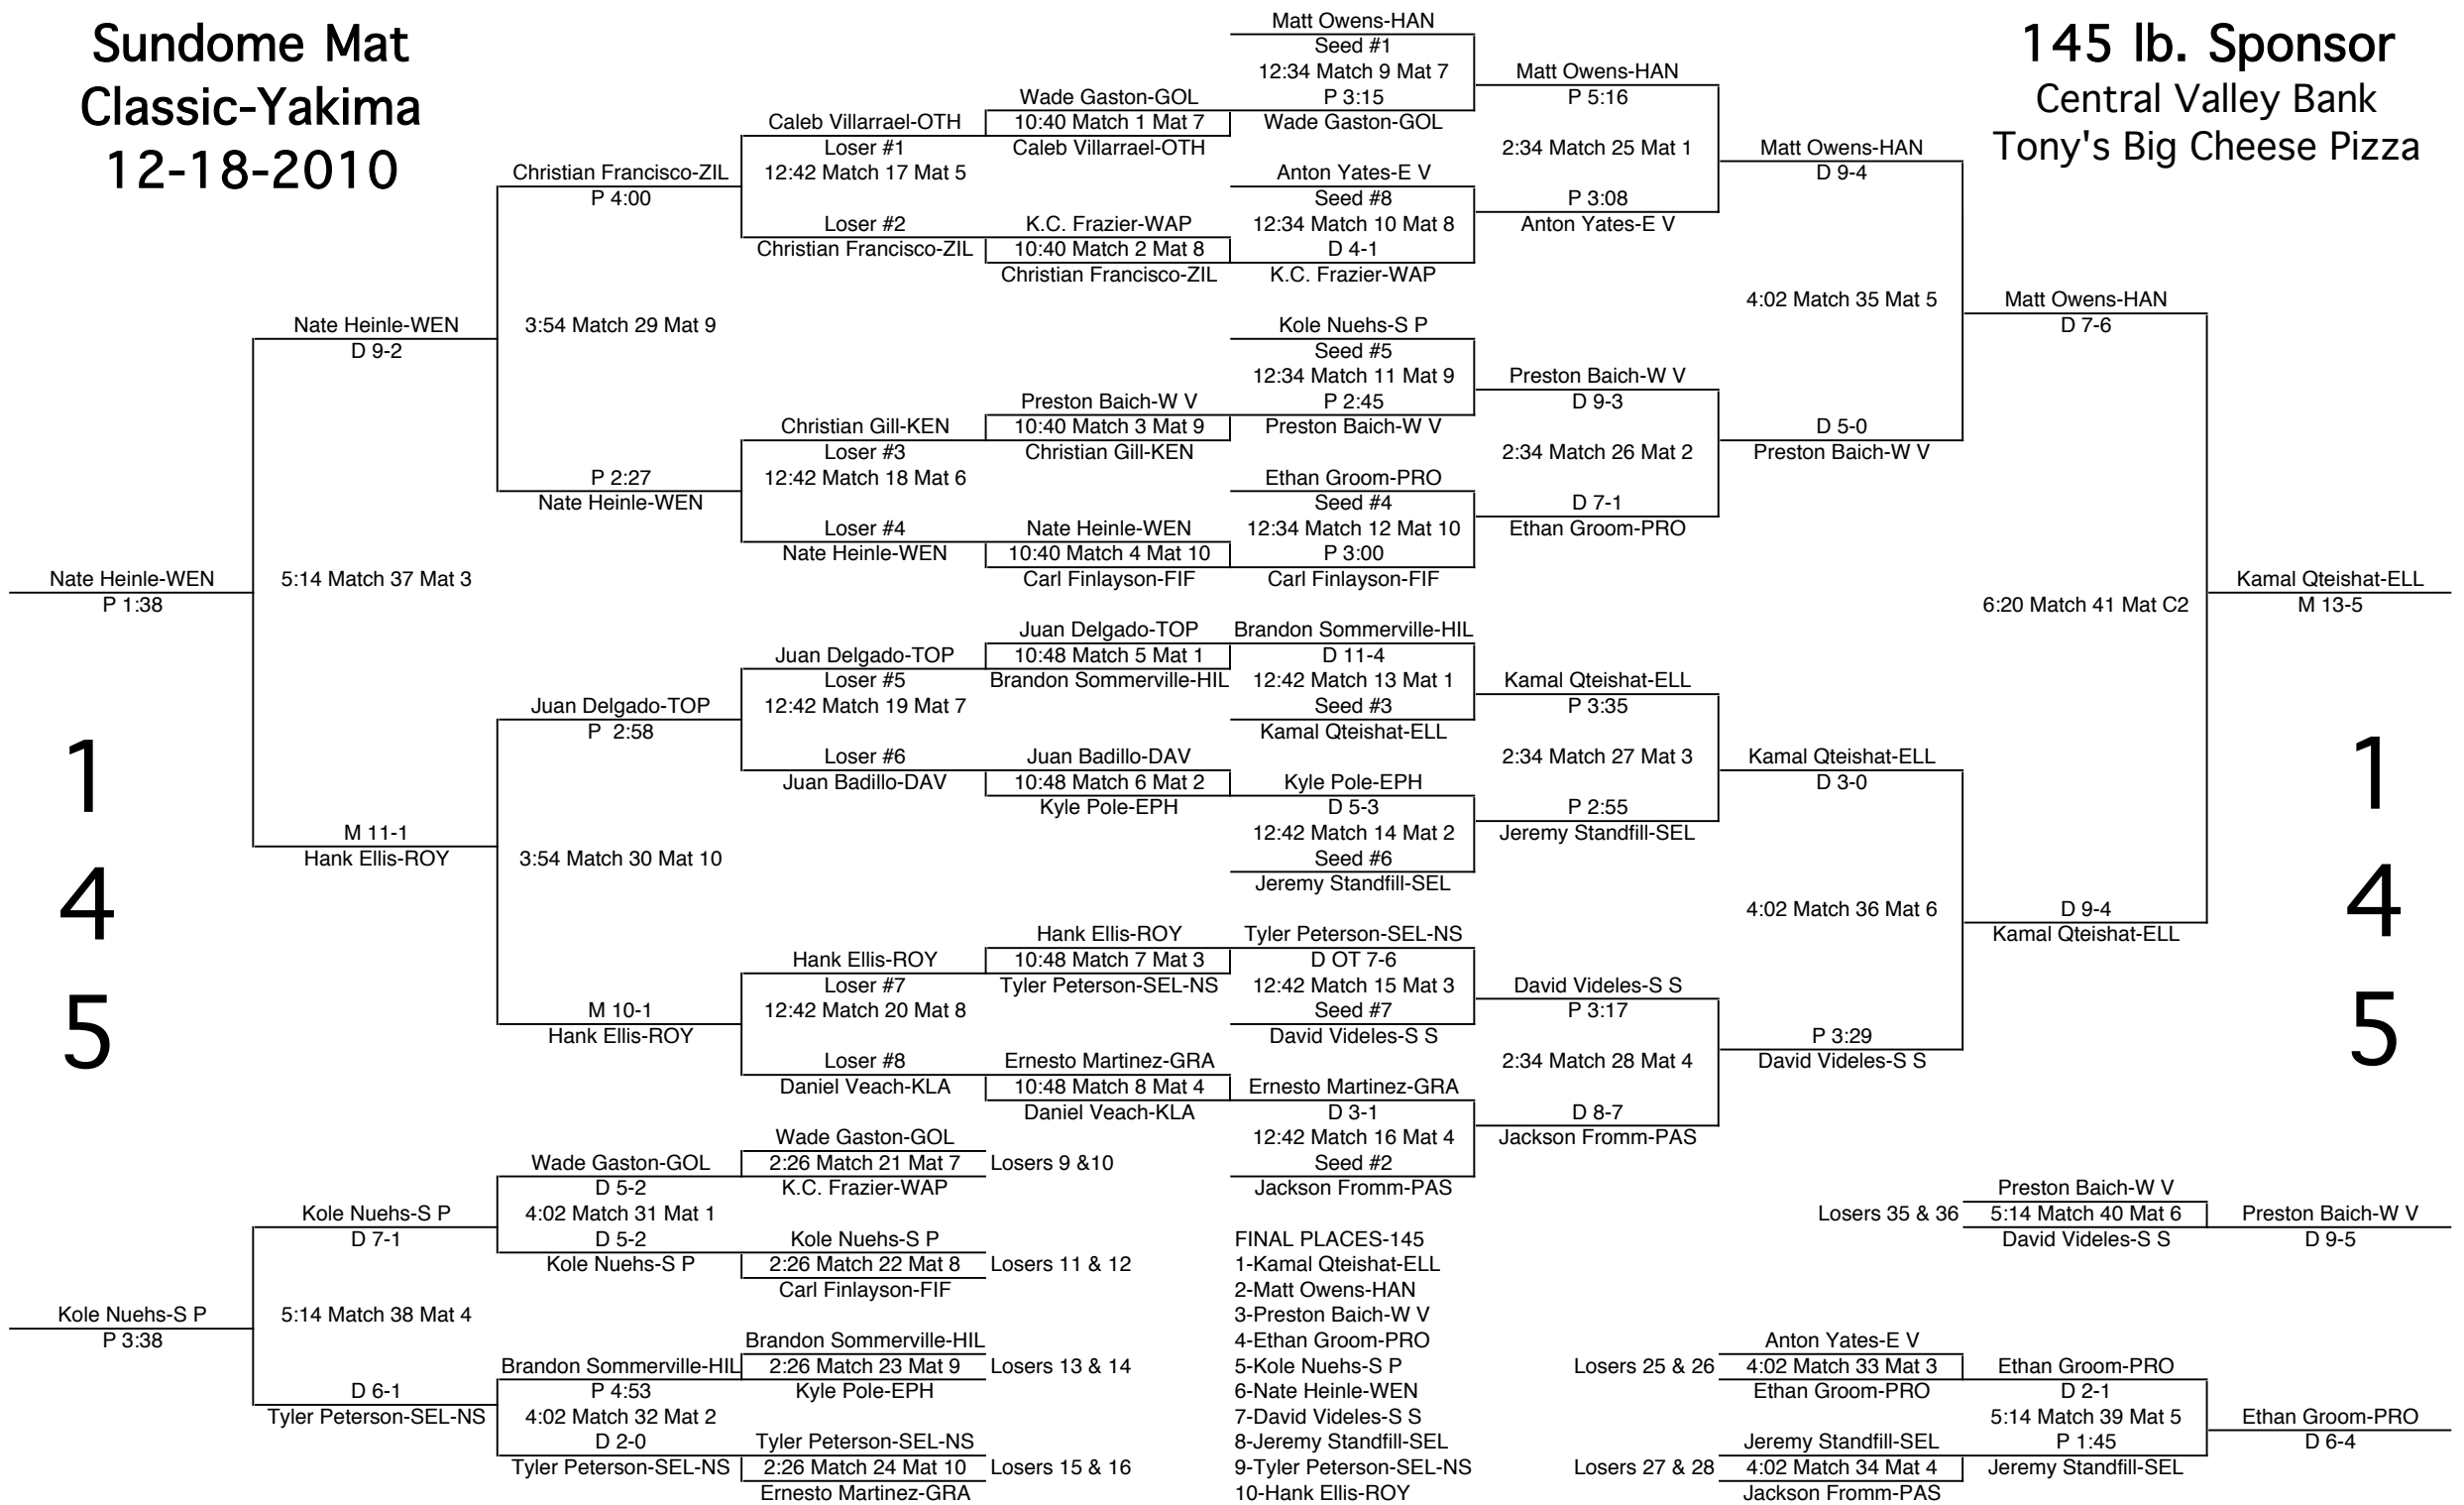

Sundome Mat Classic-Yakima 12-18-2010

140 lb. Sponsor
Shuel's Wholesale
Lumber

1
4
0

1
4
0

Sundome Mat Classic-Yakima 12-18-2010

145 lb. Sponsor
Central Valley Bank
Tony's Big Cheese Pizza

1
4
5

1
4
5