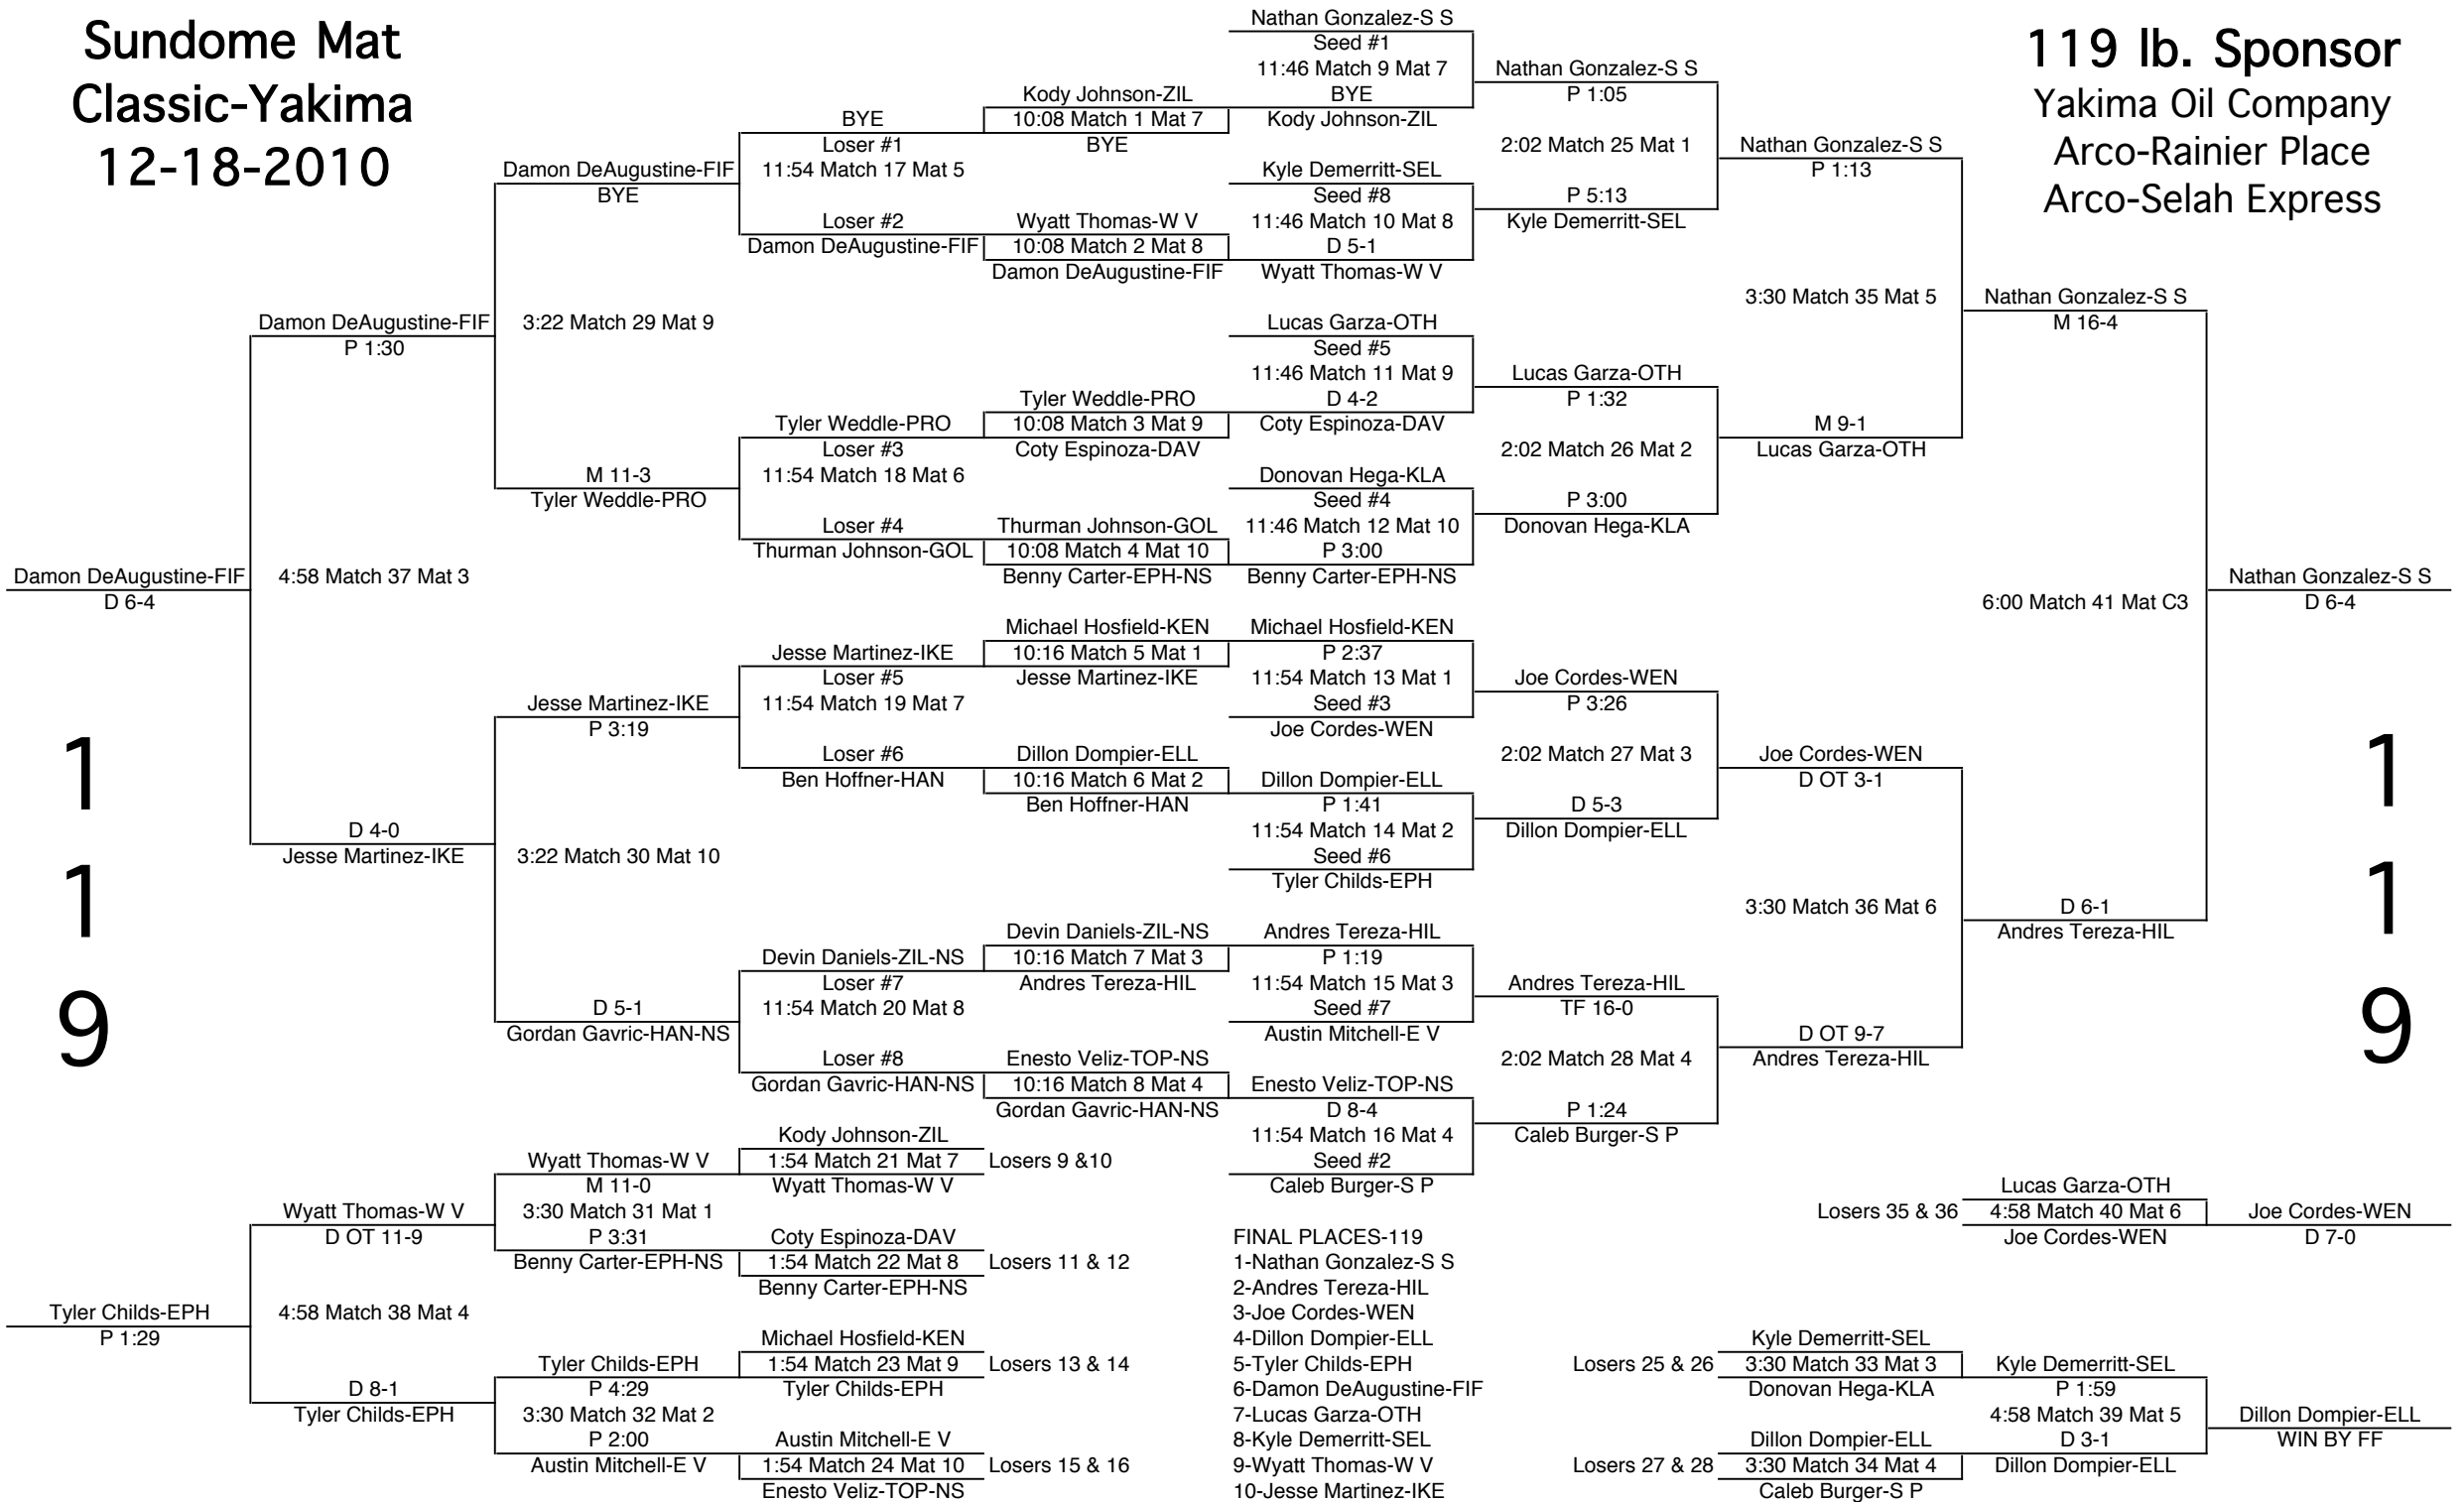

Sundome Mat Classic-Yakima 12-18-2010

119 lb. Sponsor
Yakima Oil Company
Arco-Rainier Place
Arco-Selah Express

1
1
9

1
1
9