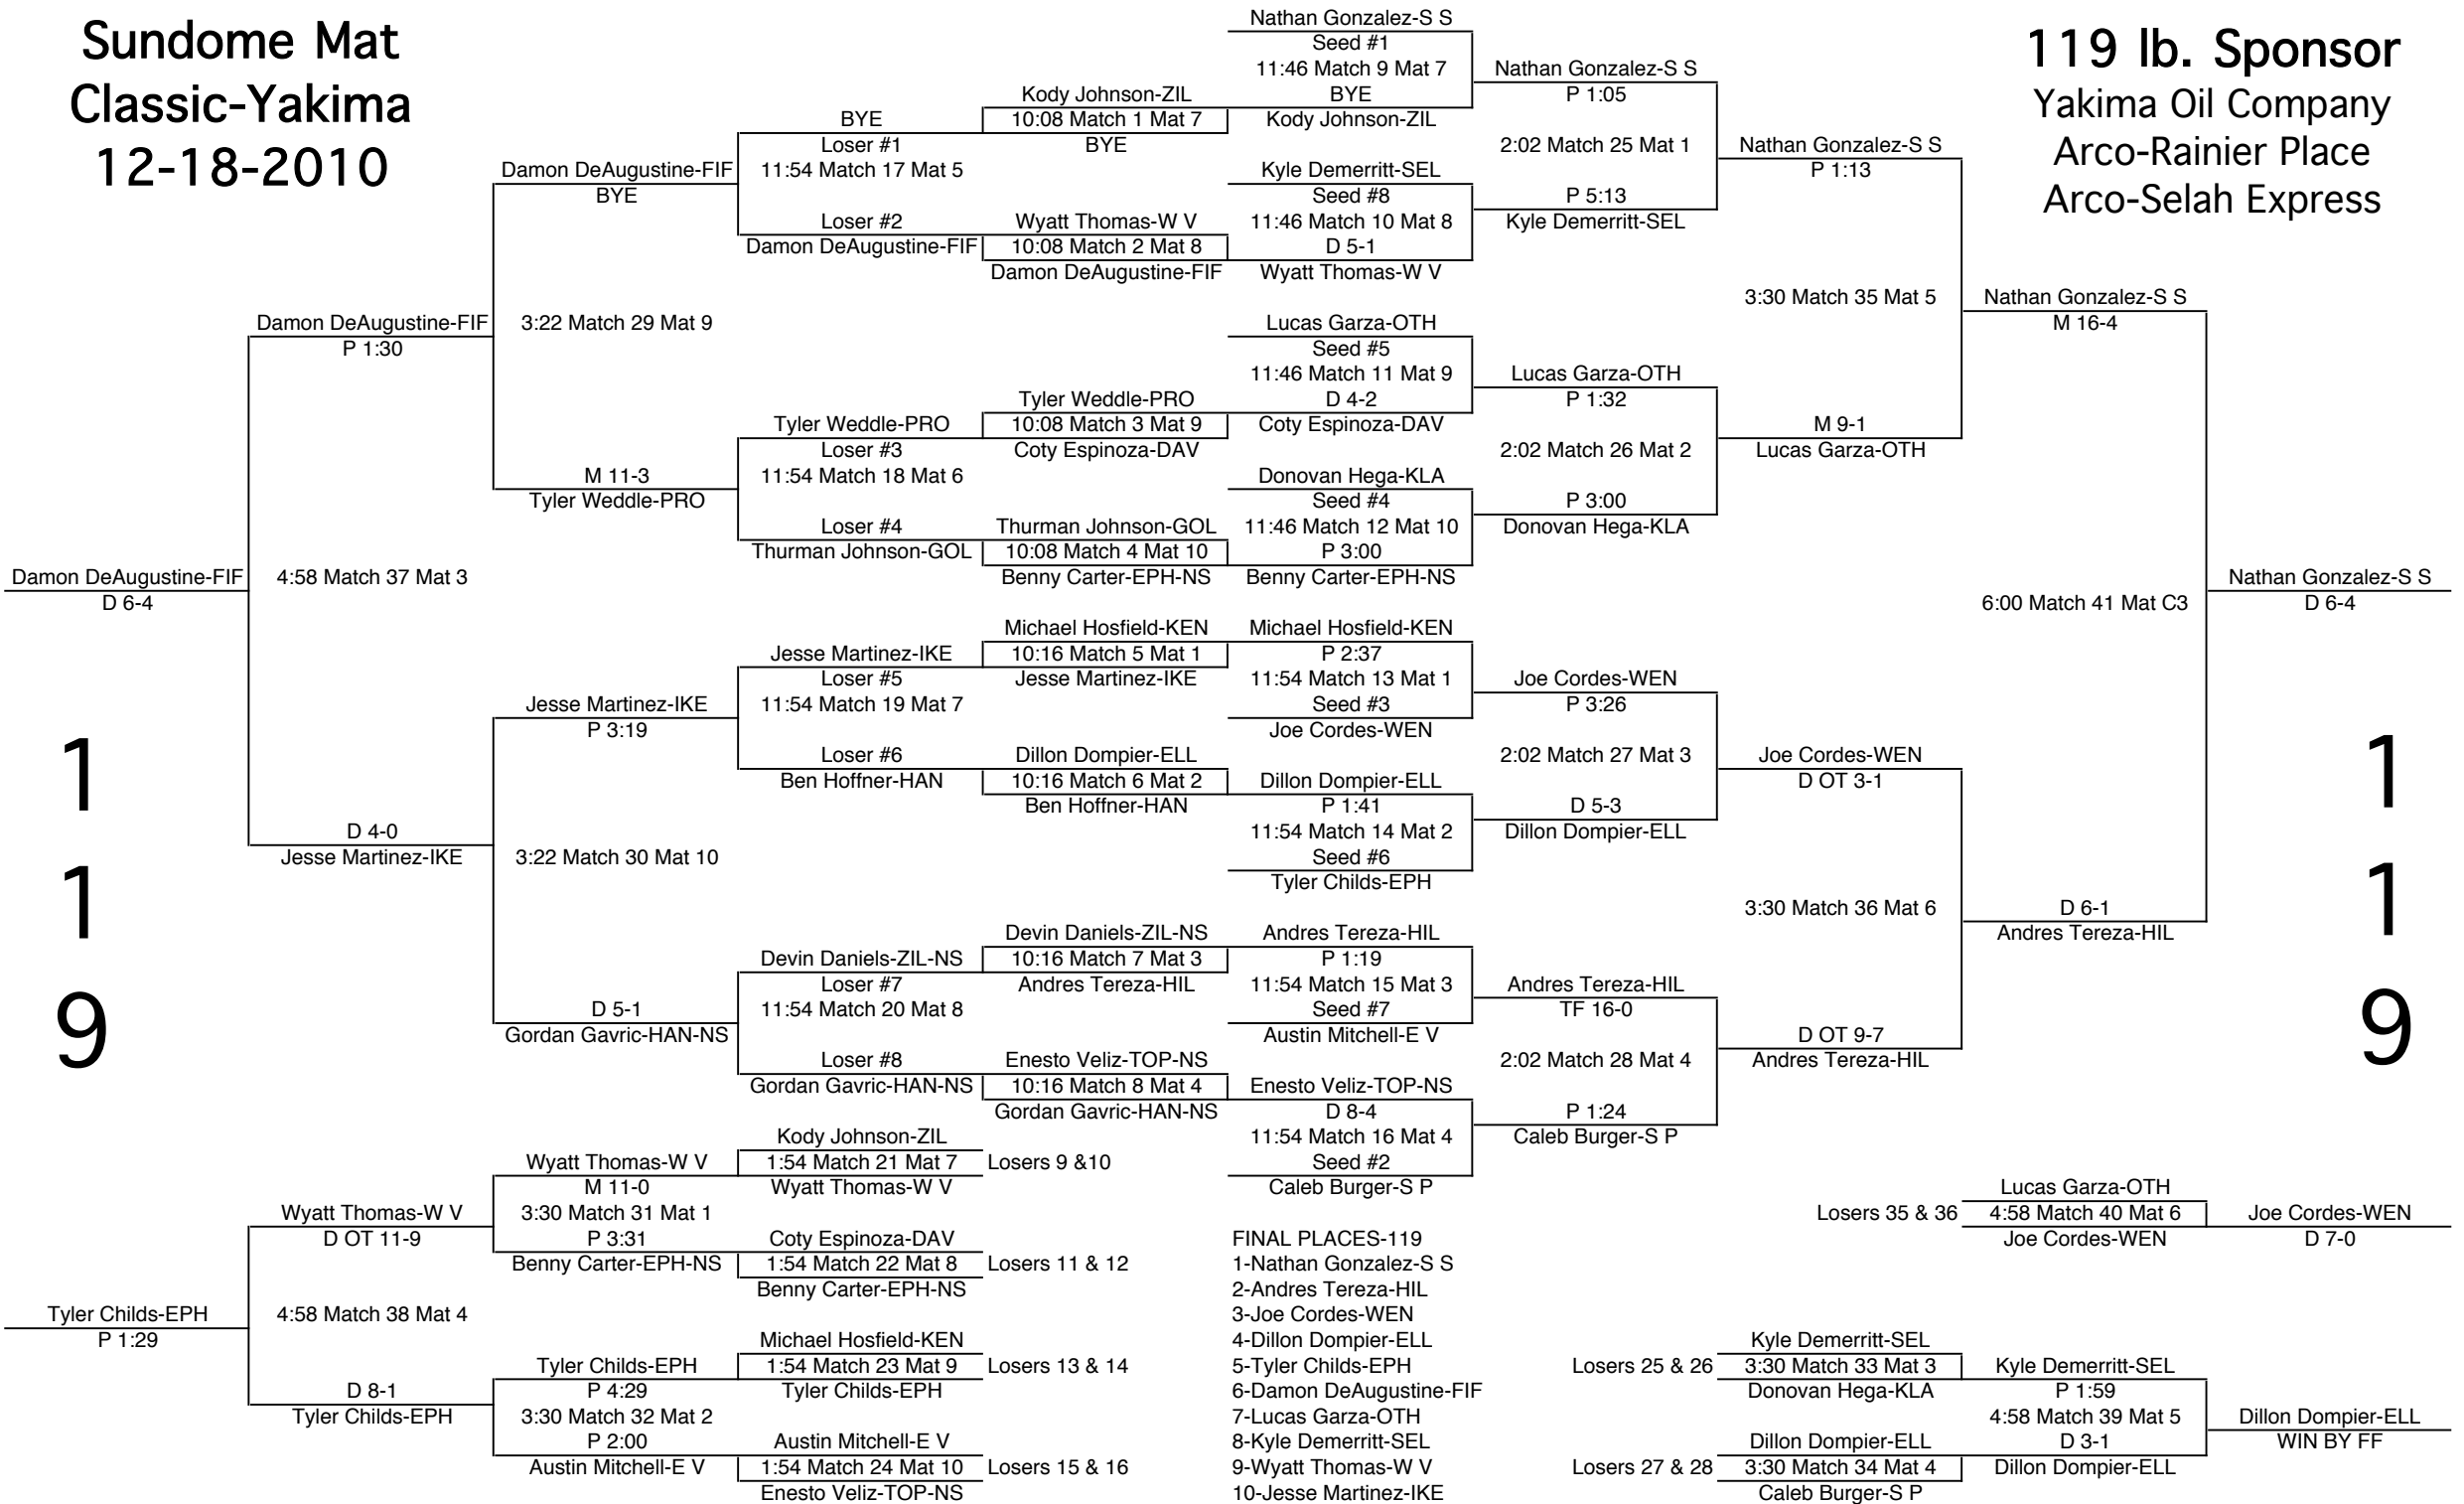

Sundome Mat Classic-Yakima

12-18-2010

103 lb. Sponsor

Structural Components

Fairfield Suites

Sundome Mat Classic-Yakima 12-18-2010

112 lb. Sponsor
Smart, Connell & Childers
Ahtanum Inn

1
1
2

1
1
2

Sundome Mat
Classic-Yakima
12-18-2010

119 lb. Sponsor
Yakima Oil Company
Arco-Rainier Place
Arco-Selah Express

Sundome Mat Classic-Yakima 12-18-2010

135 lb. Sponsor
McDonalds of Yakima
Cascade Copier