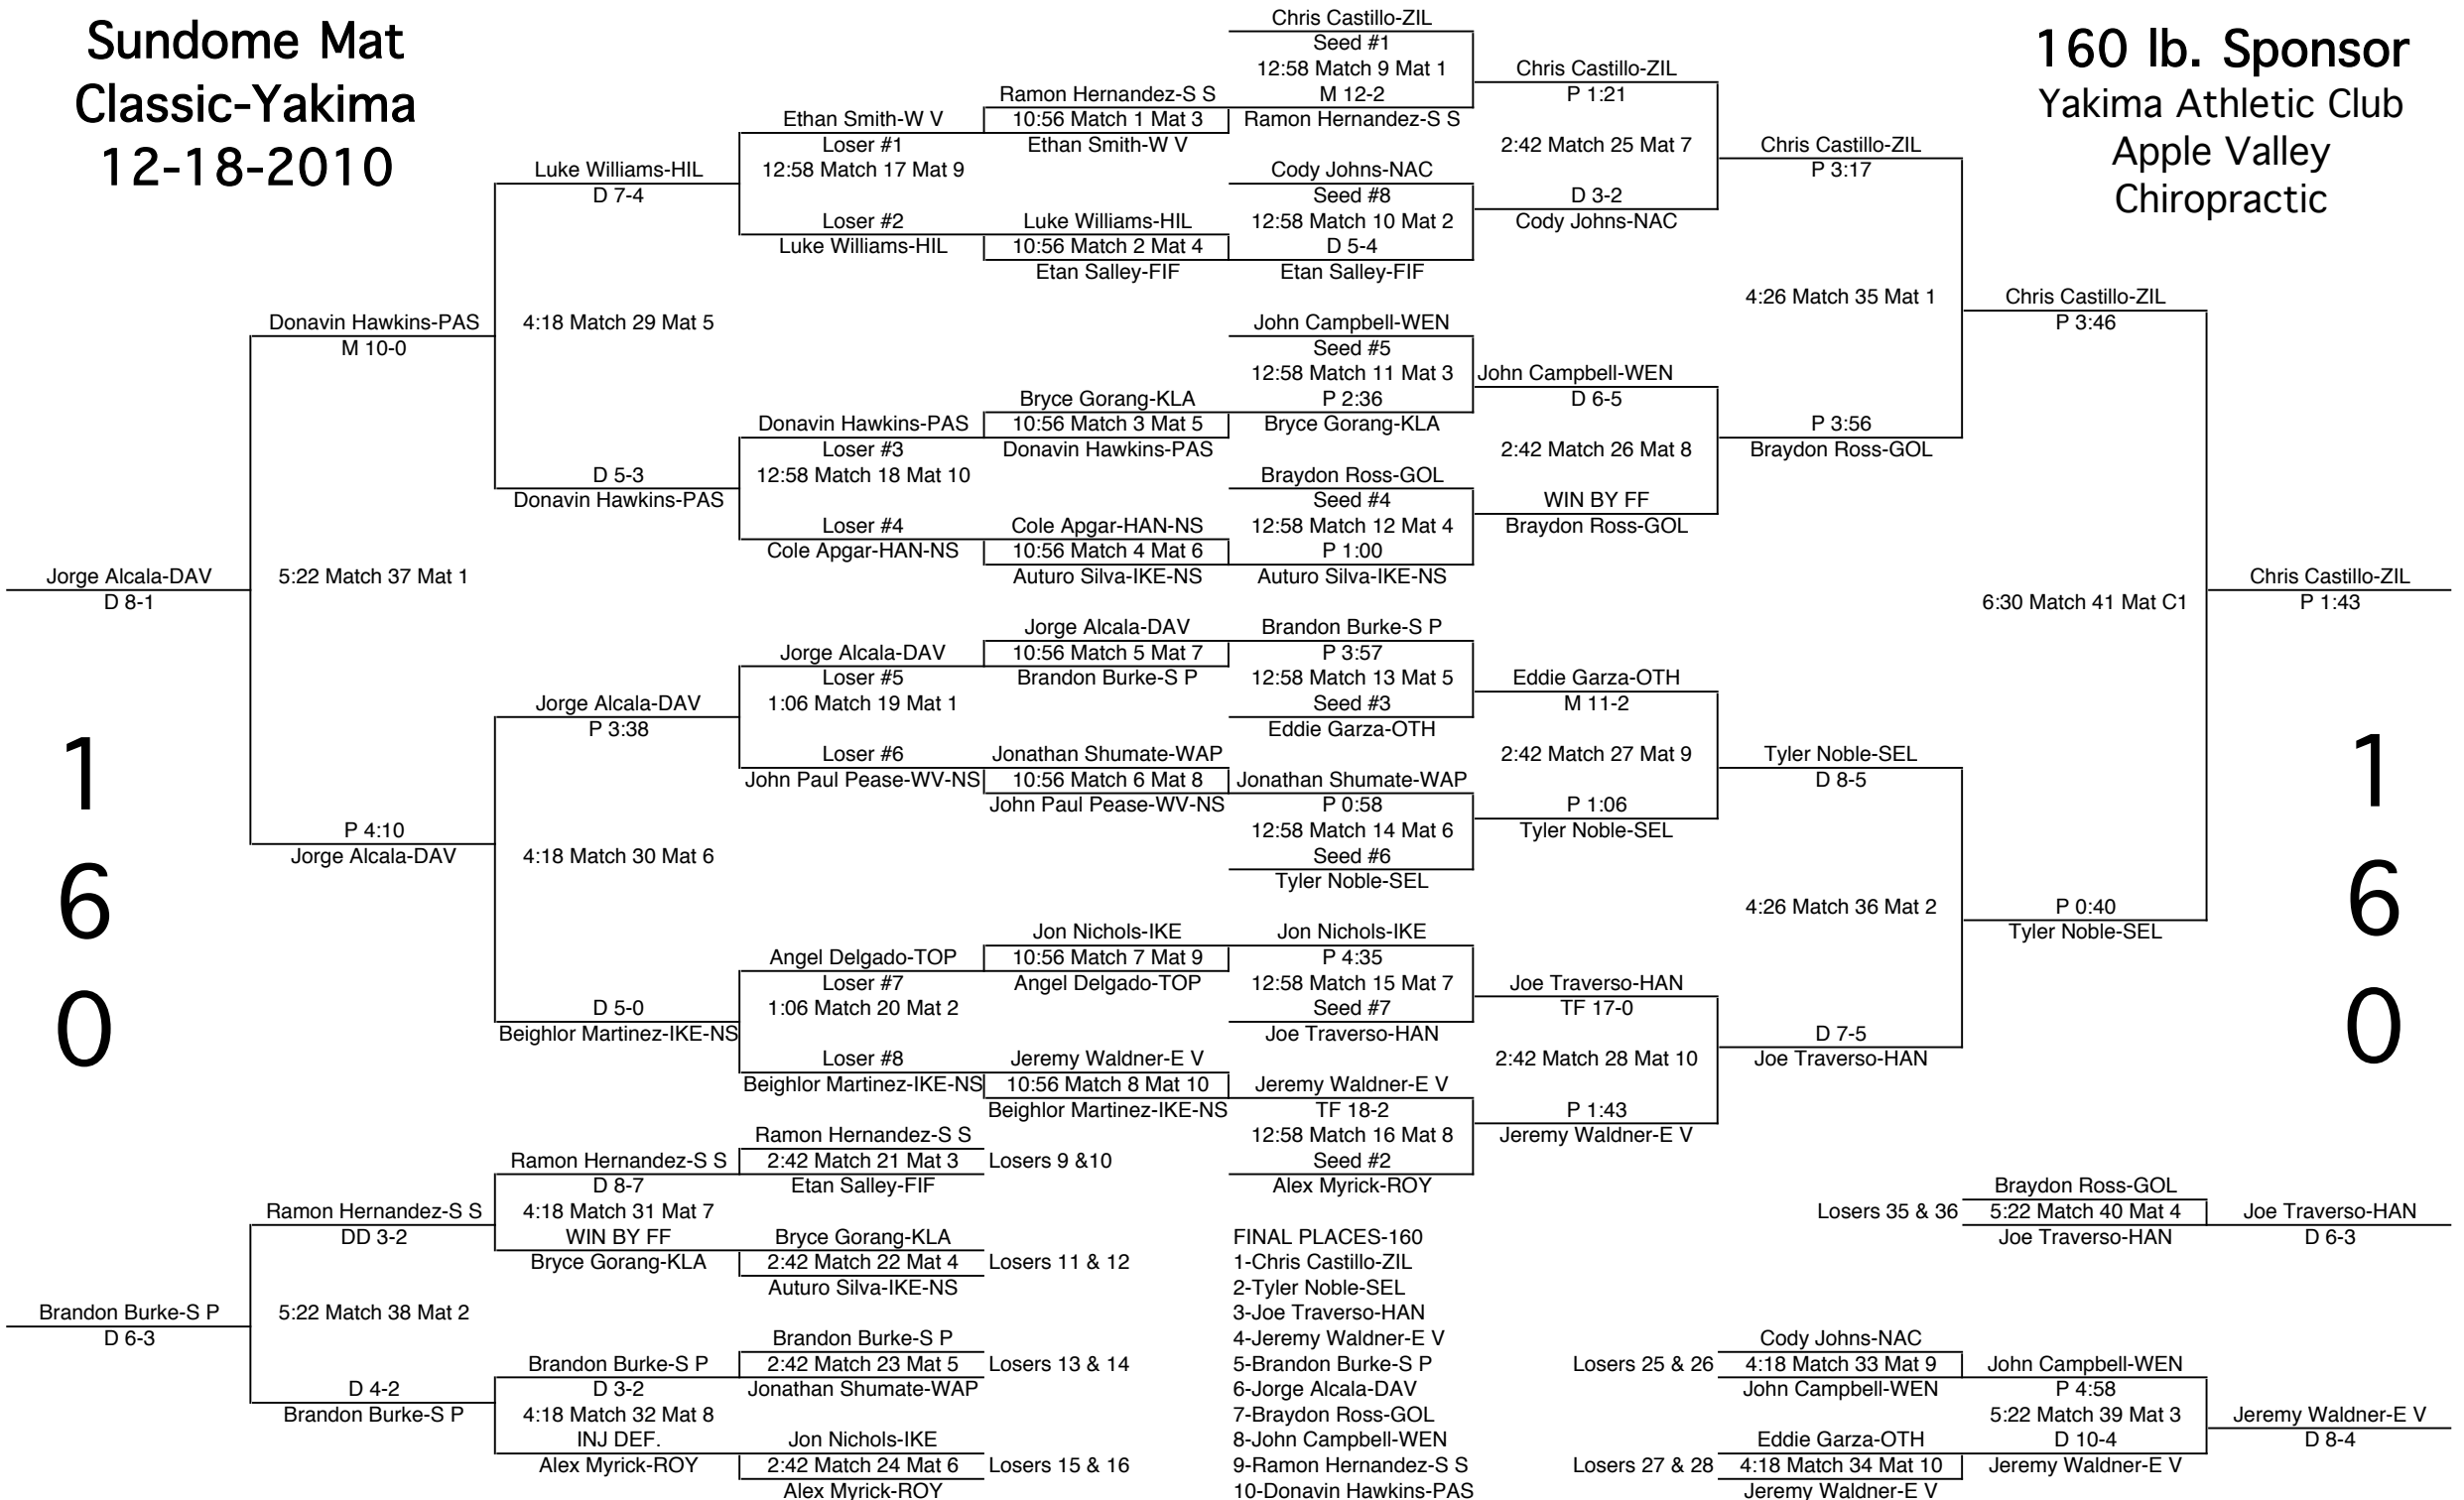

Sundome Mat Classic-Yakima 12-18-2010

160 lb. Sponsor
Yakima Athletic Club
Apple Valley
Chiropractic