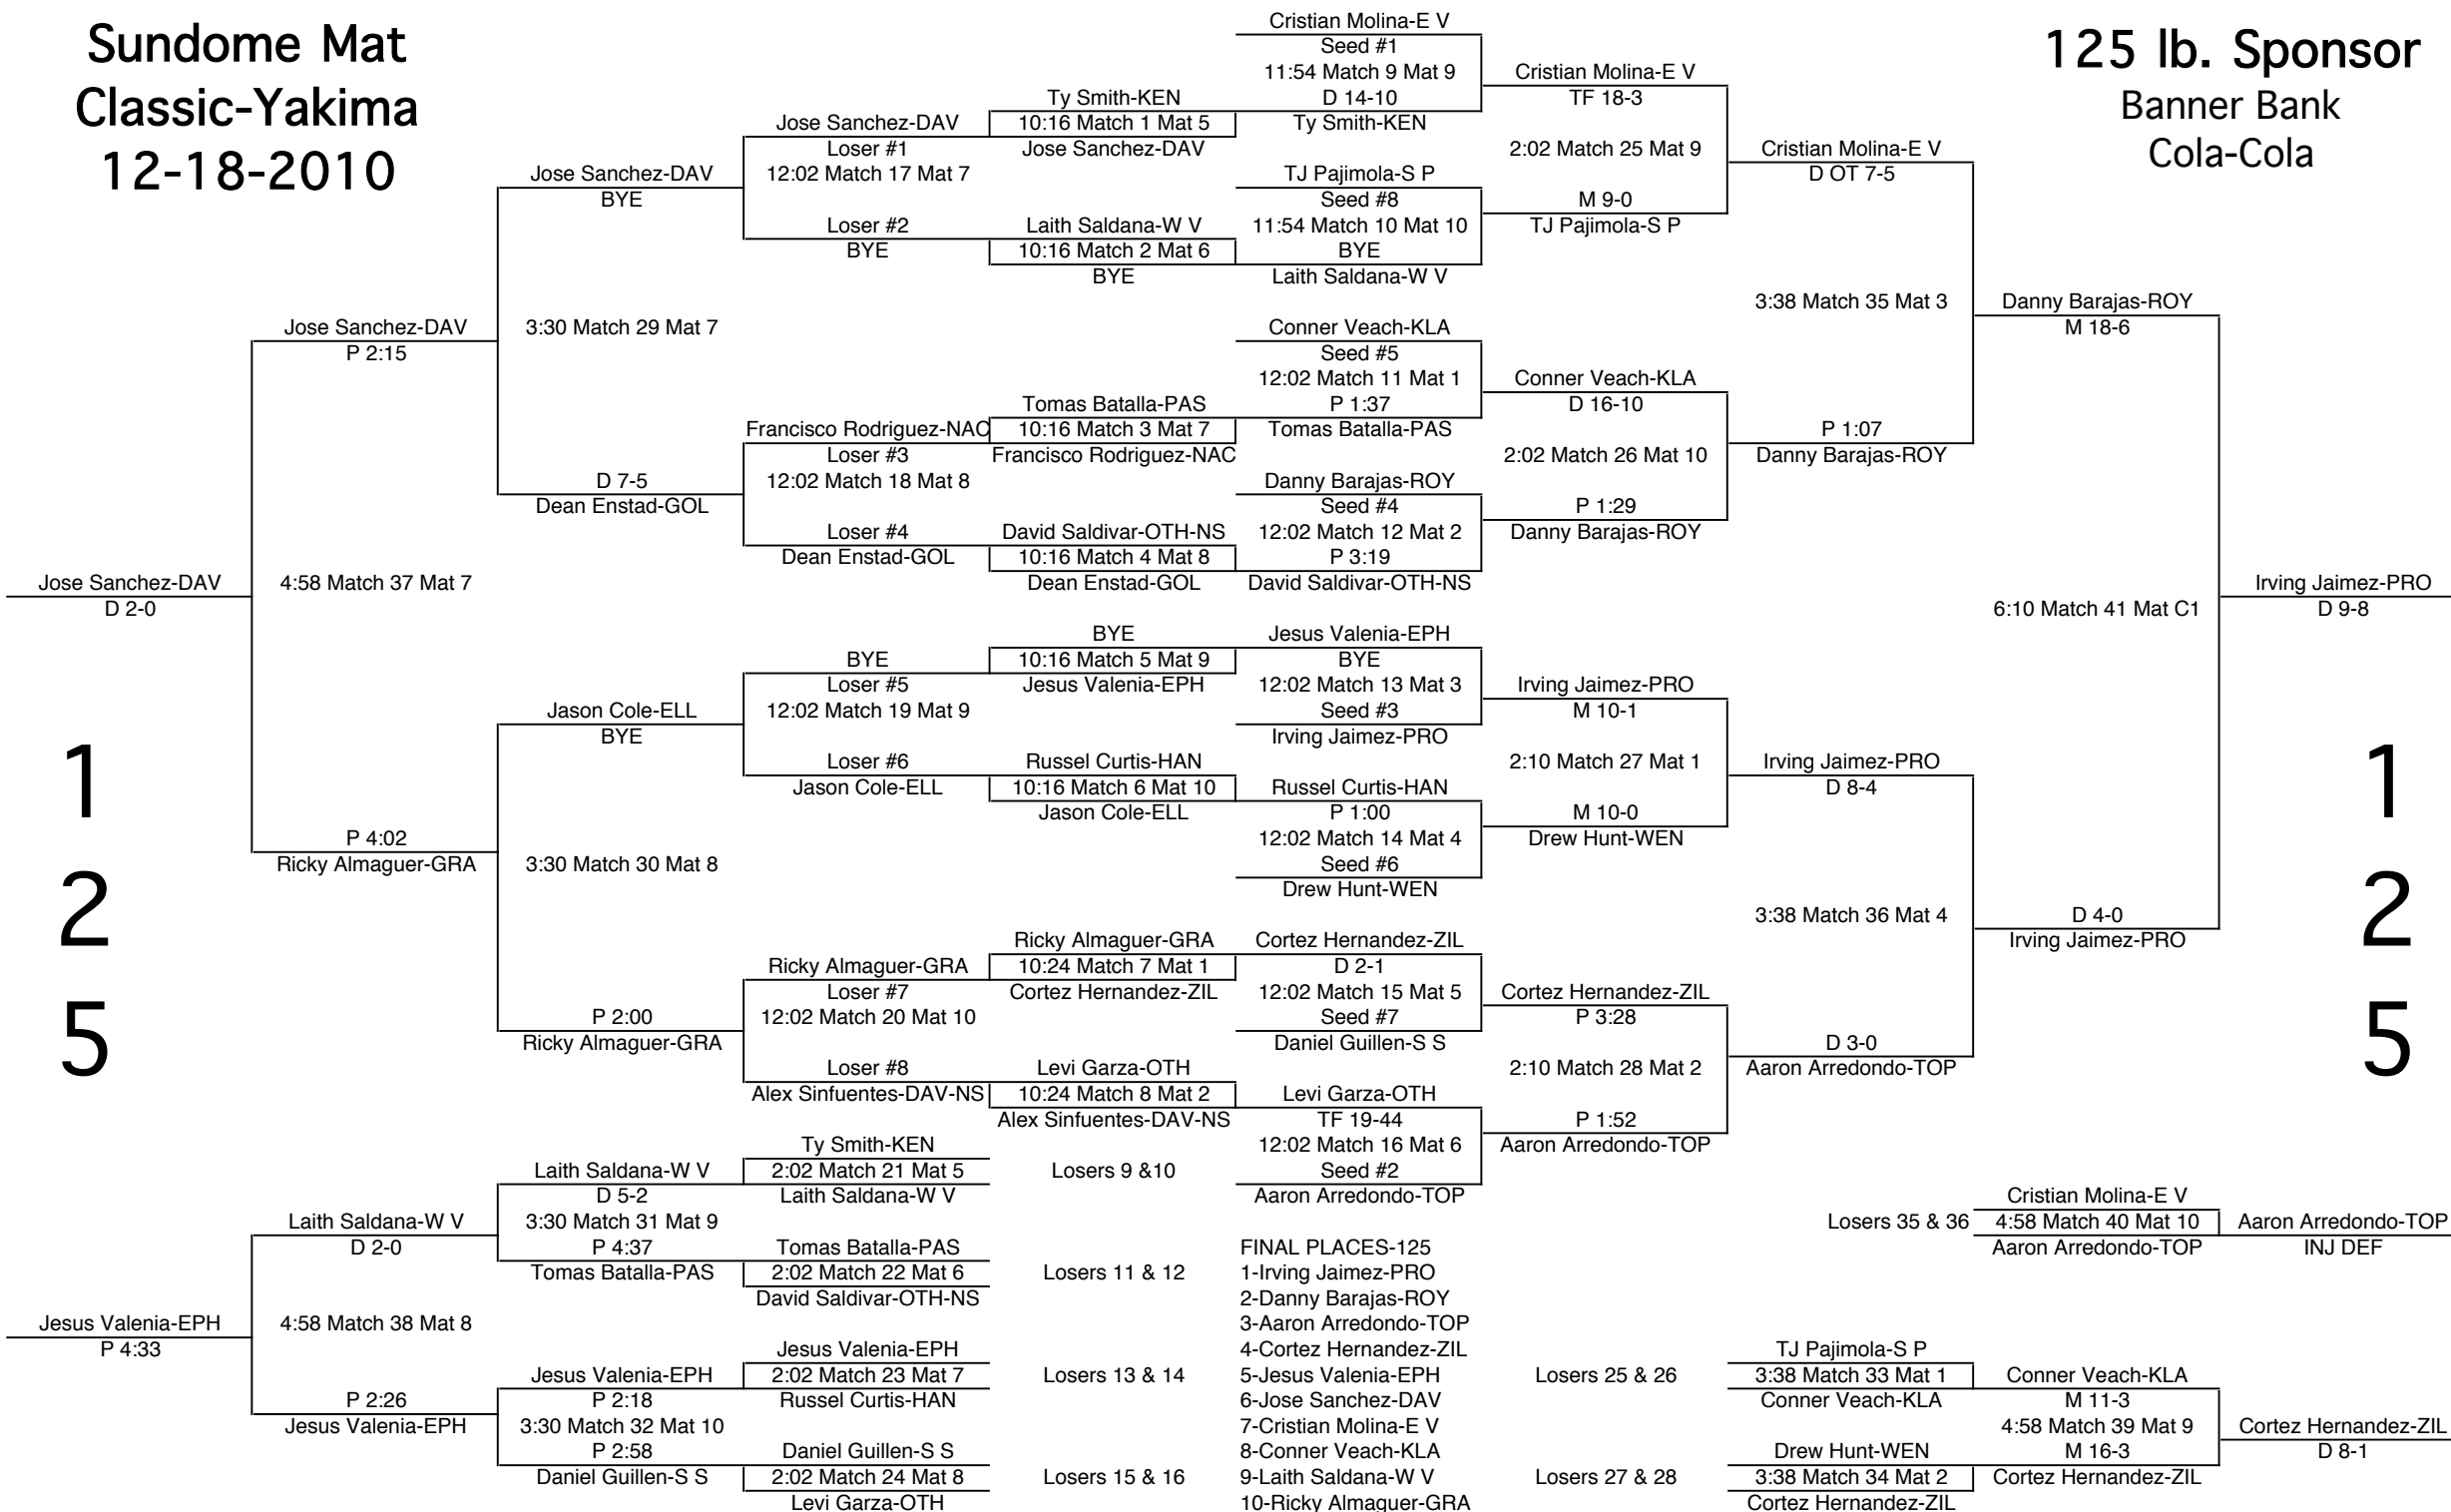

Sundome Mat Classic-Yakima 12-18-2010

125 lb. Sponsor
Banner Bank
Cola-Cola