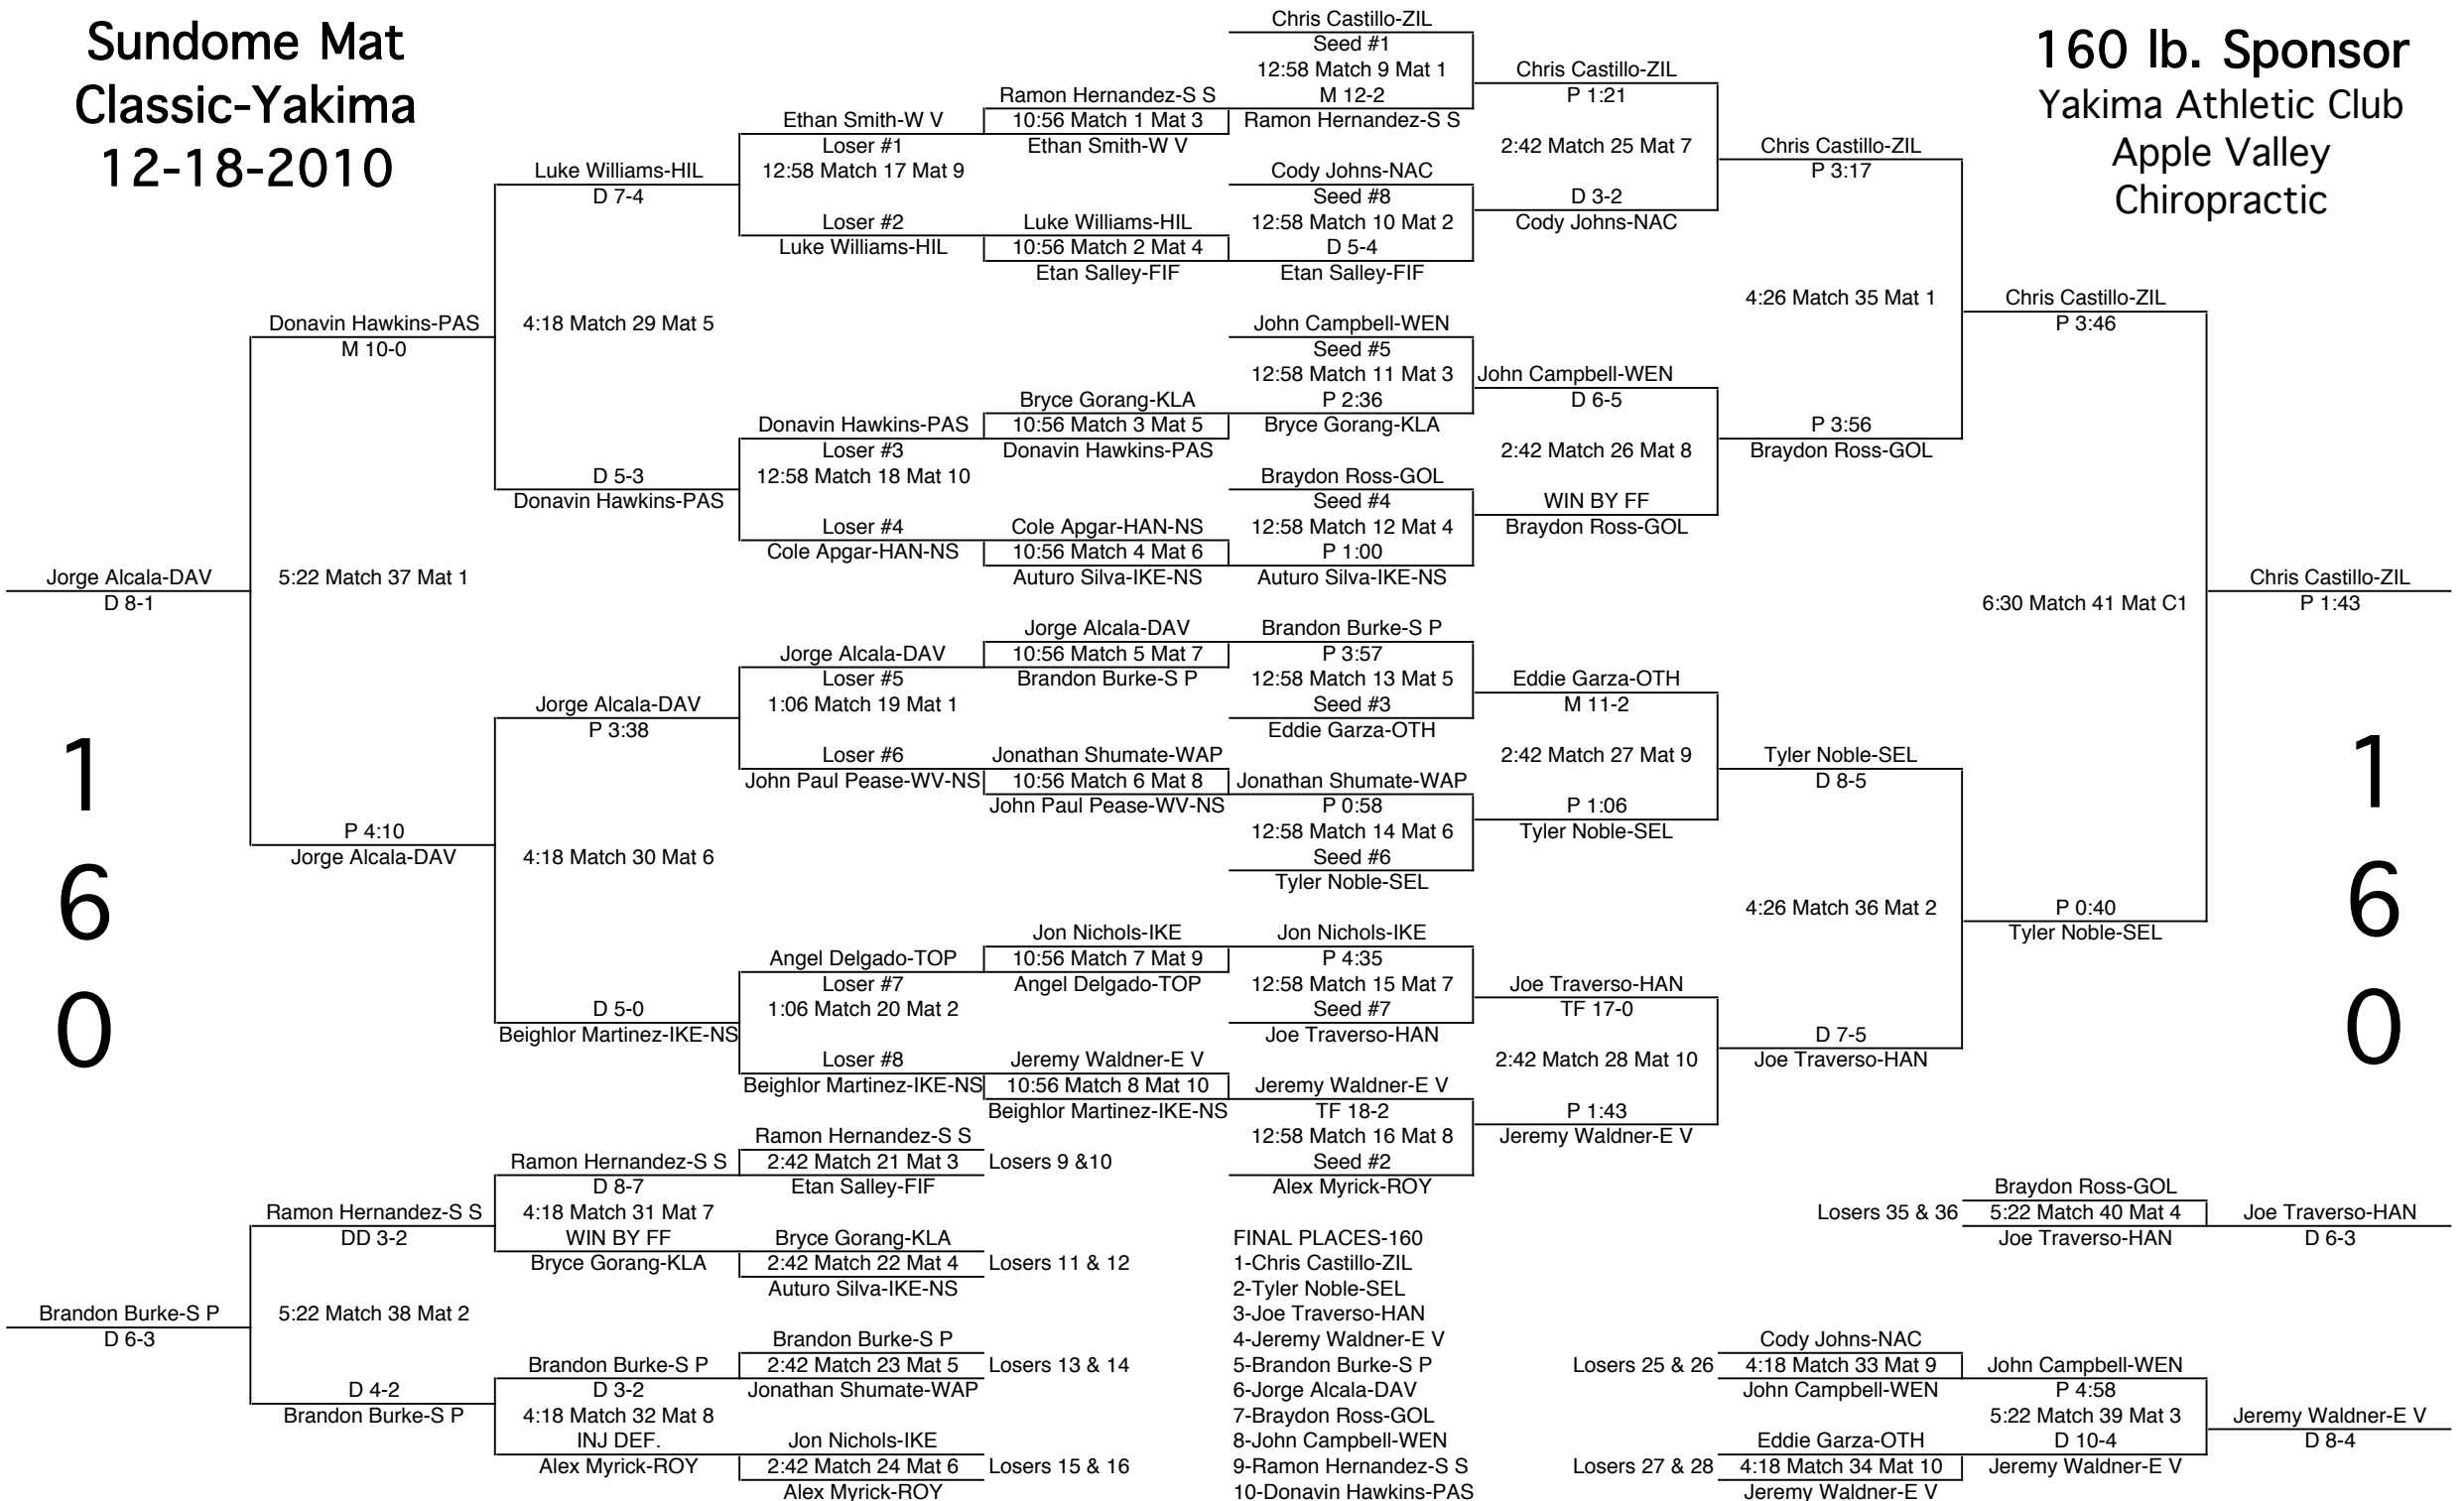

Sundome Mat Classic-Yakima 12-18-2010

160 lb. Sponsor
Yakima Athletic Club
Apple Valley
Chiropractic