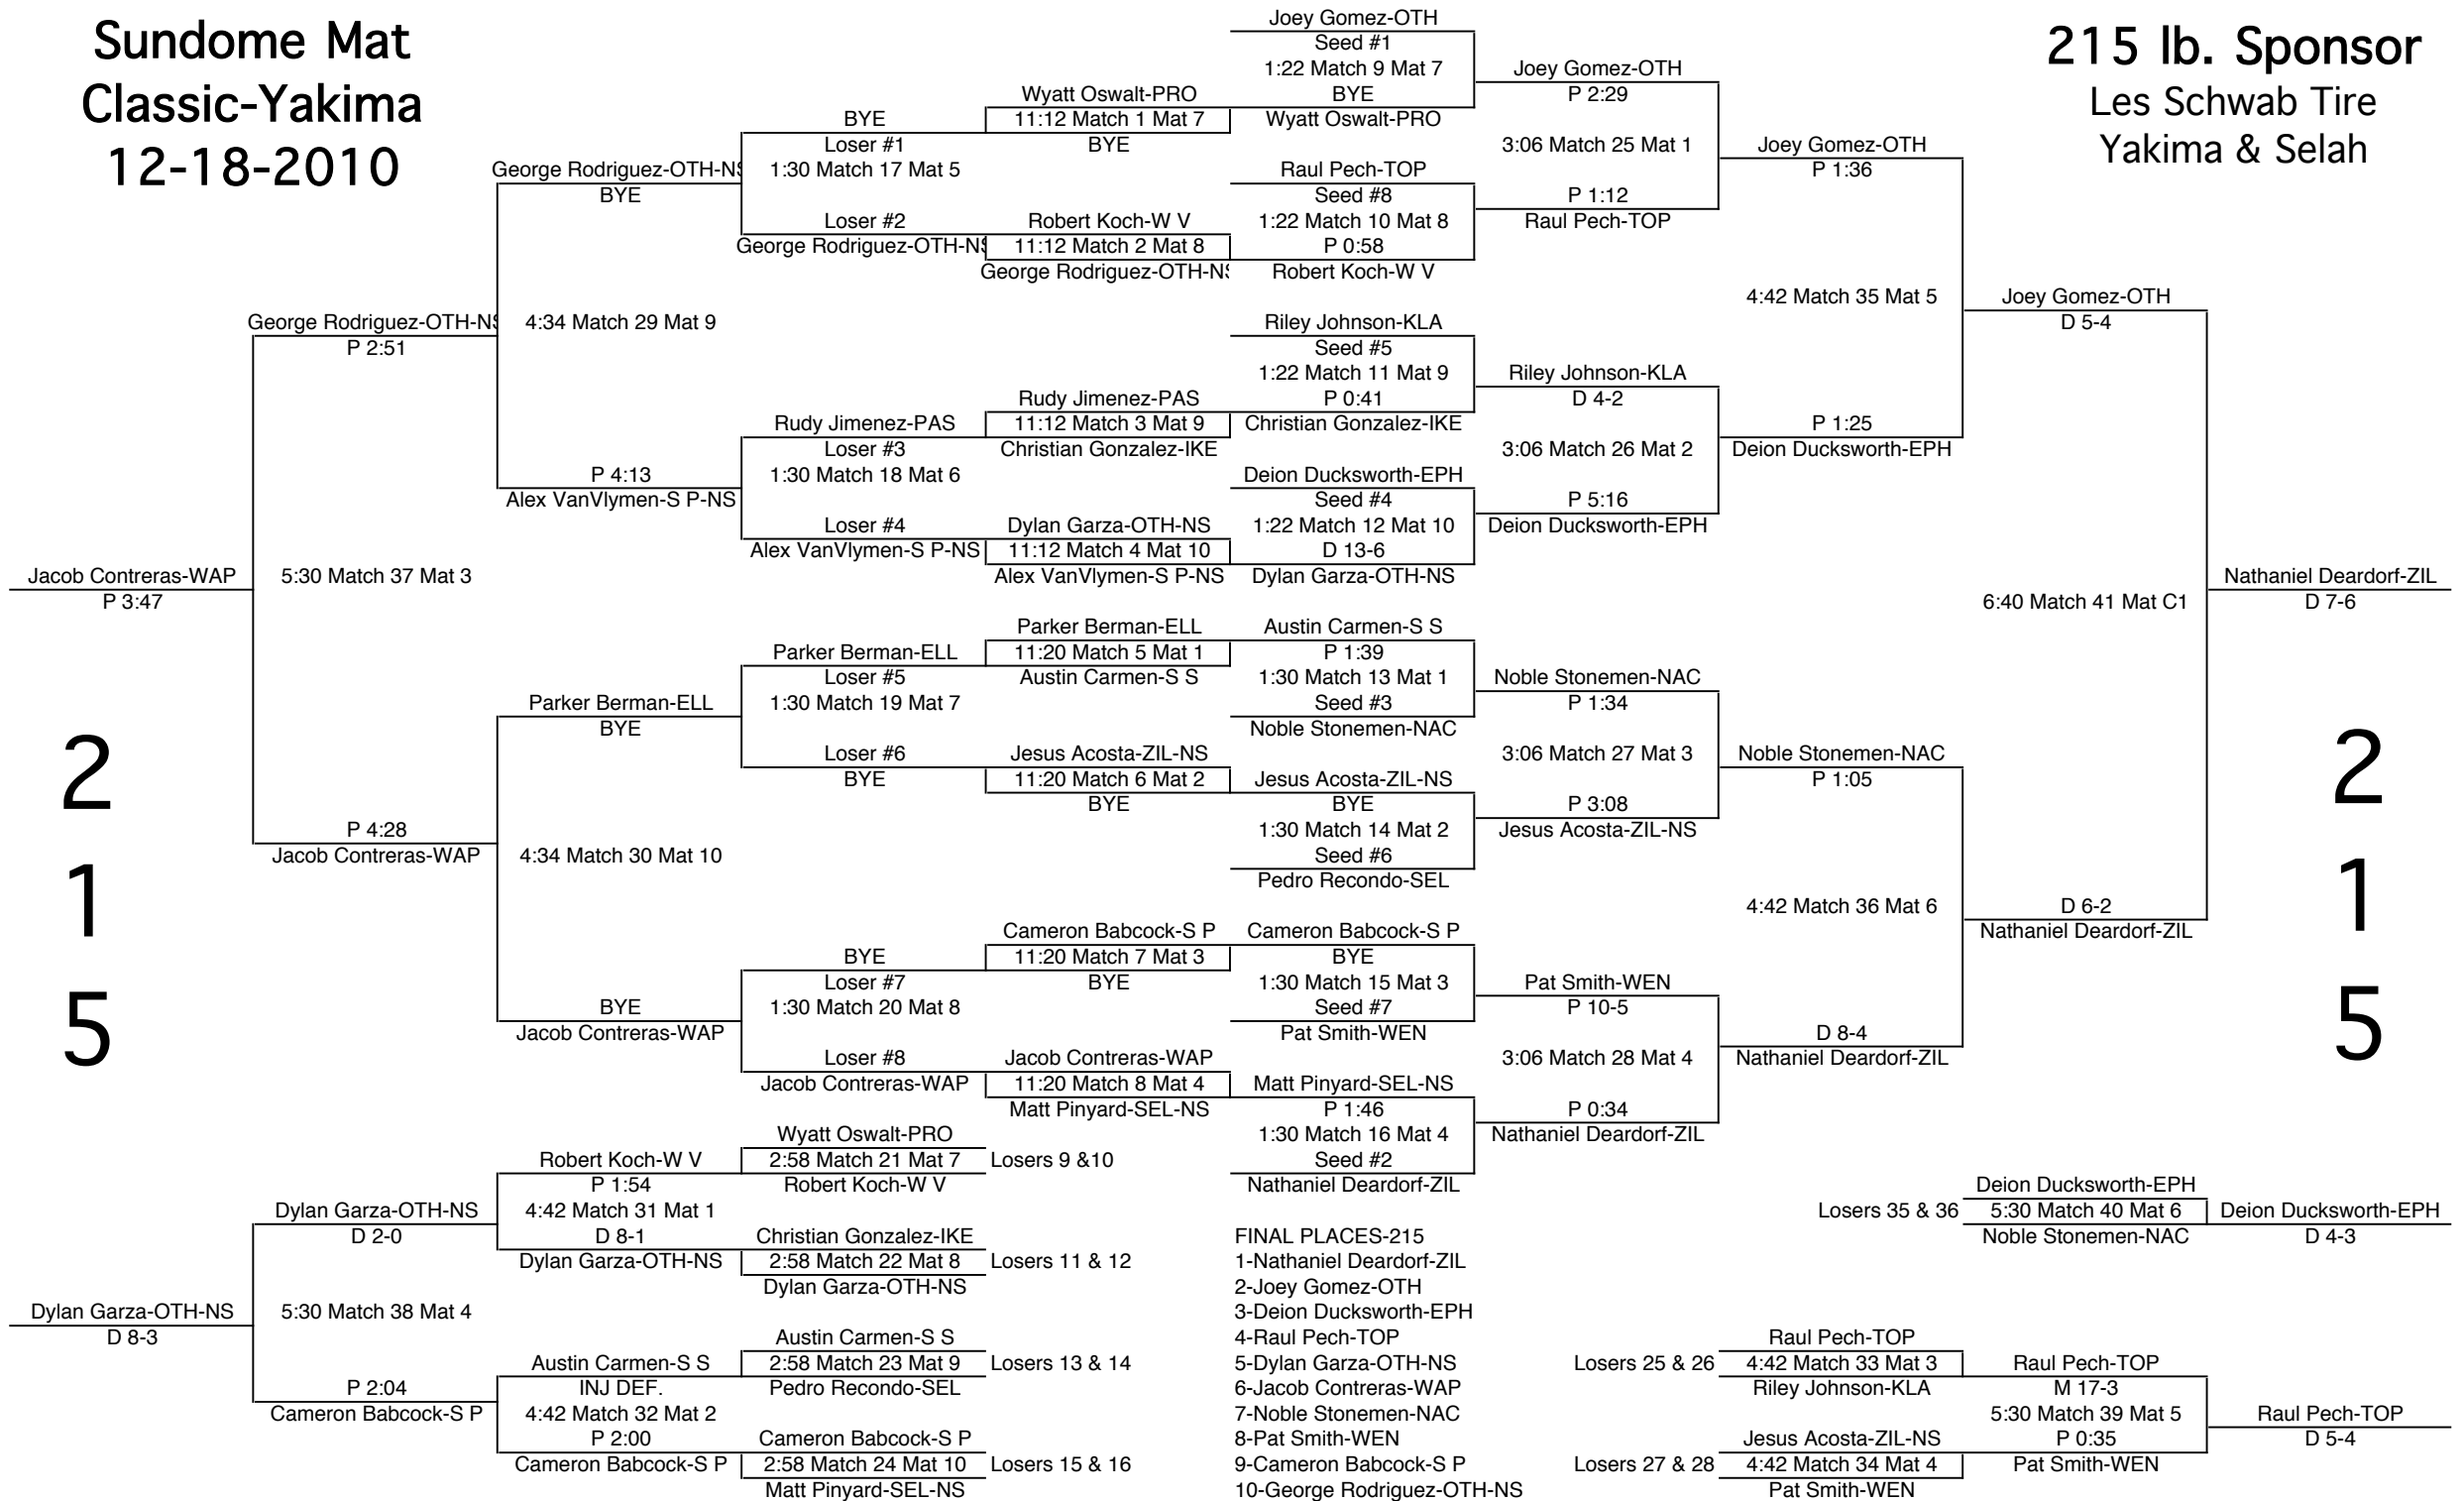

Sundome Mat Classic-Yakima 12-18-2010

215 lb. Sponsor
Les Schwab Tire
Yakima & Selah

2
1
5

2
1
5