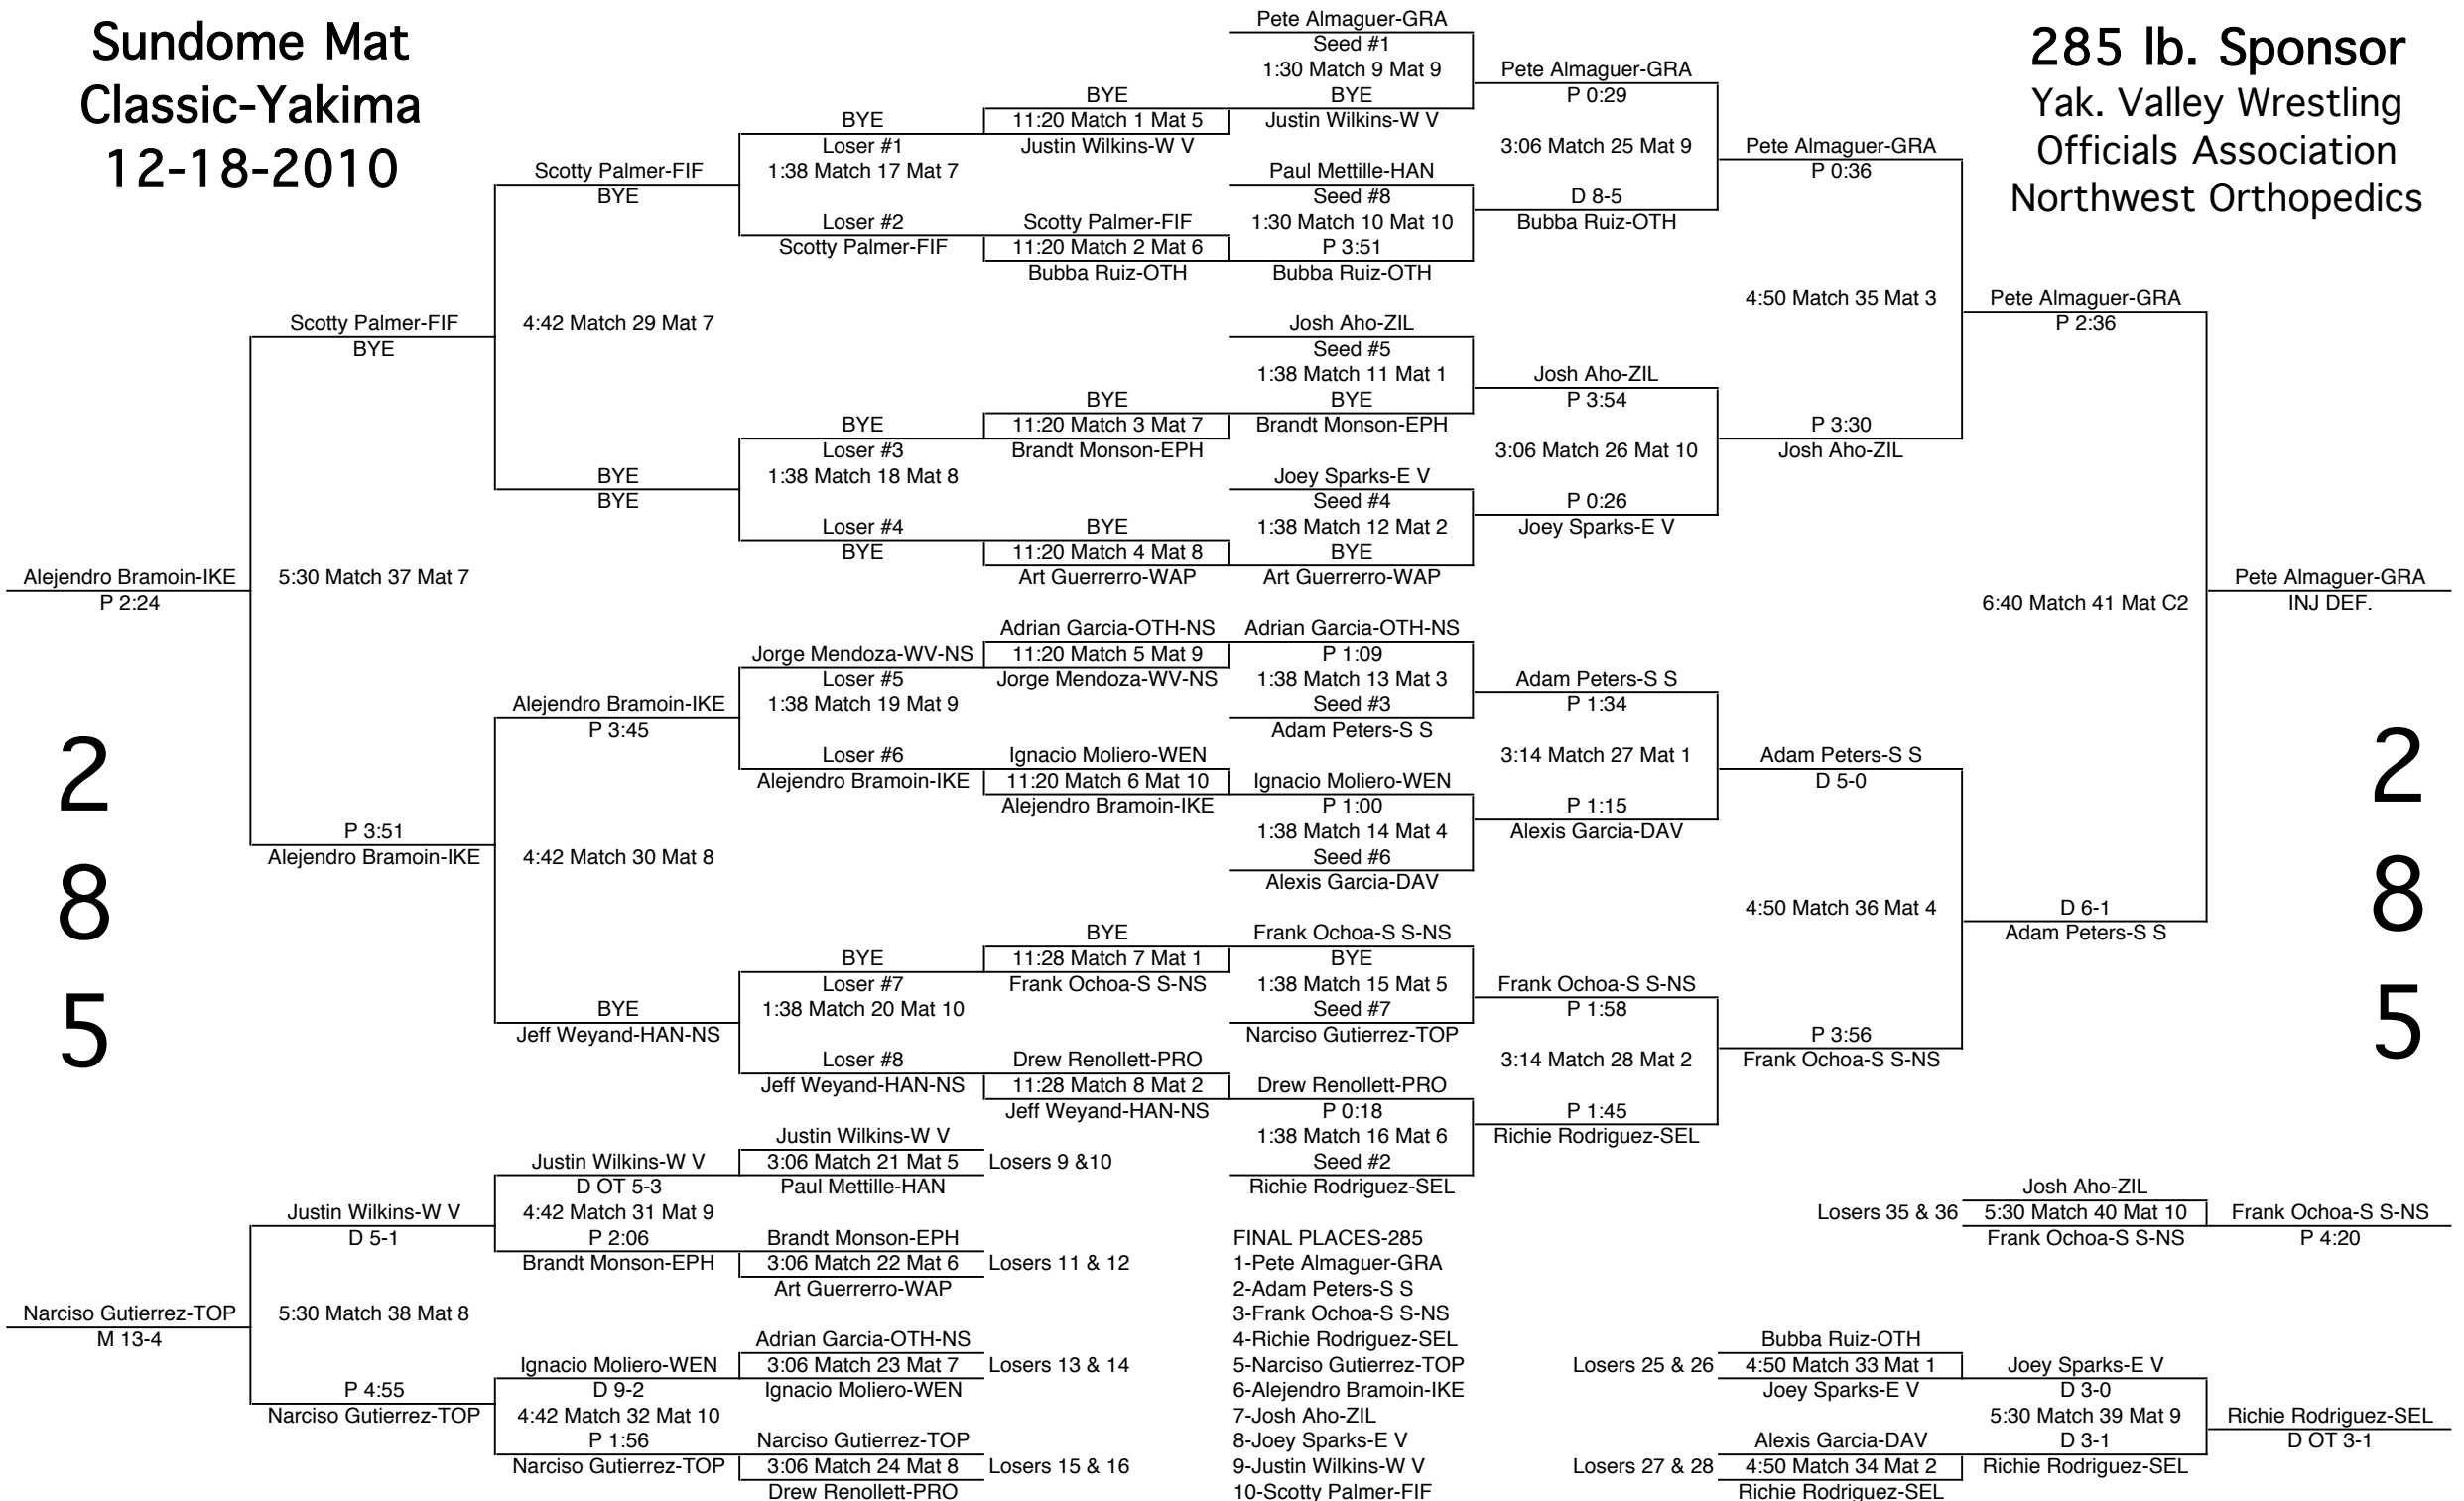

Sundome Mat Classic-Yakima 12-18-2010

285 lb. Sponsor
Yak. Valley Wrestling
Officials Association
Northwest Orthopedics

TEAMS	TOTAL PTS
SUNNYSIDE-S S	208
SHADLE PARK-S P	170.5
KLAHOWYA-KLA	144
TOPPENISH-TOP	143.5
ELLENSBURG-ELL	140.5
OTHELLO-OTH	140
ZILLAH-ZIL	137.5
GRANGER-GRA	135
EAST VALLEY-E V	134.5
WENATCHEE-WEN	133
DAVIS-DAV	120
SELAH-SEL	120
ROYAL-ROY	100
EPHRATA-EPH	95
W.VAL-YAK-W V	92
FIFE-FIF	82.5
HANFORD-HAN	79
EISENHOWER-IKE	78
WAPATO-WAP	73
NACHES-NAC	65
PROSSER-PRO	63
HIGHLAND-HIL	60.5
GOLDENDALE-GOL	57
PASCO-PAS	44
KENNEWICK-KEN	37

**Sundome Mat
Classic-Yakima
12-18-2010**