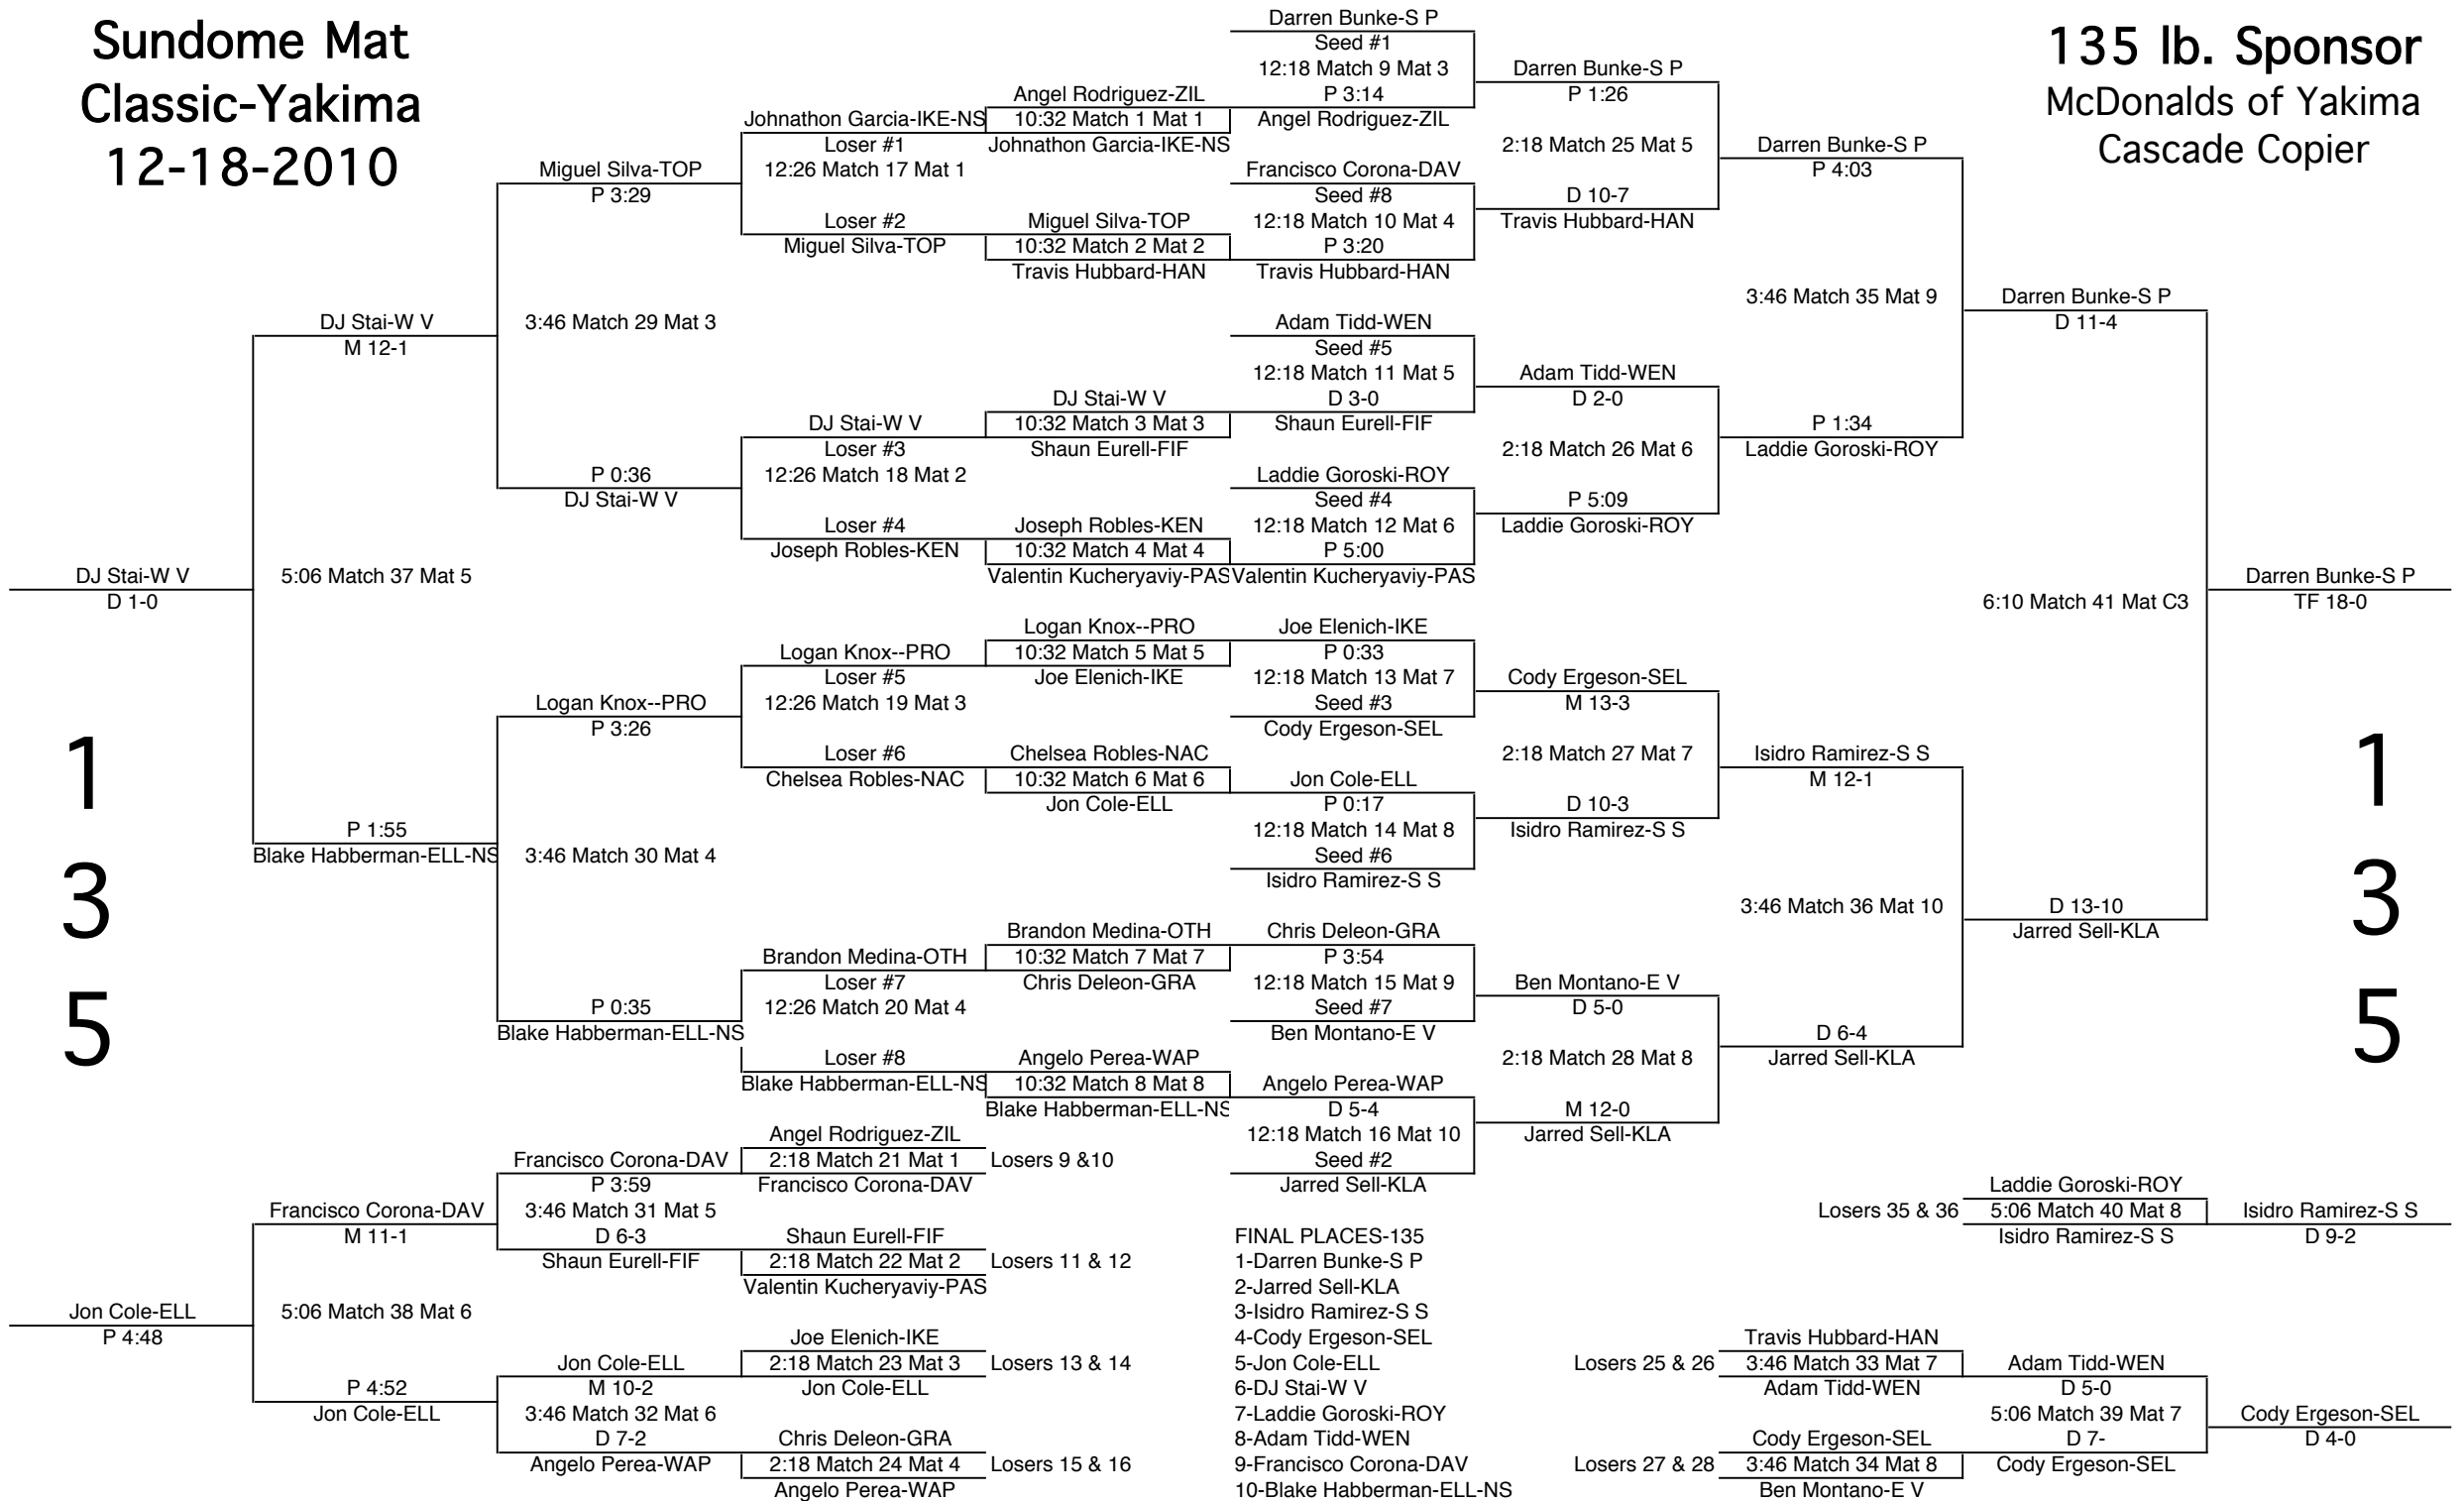

Sundome Mat Classic-Yakima 12-18-2010

135 lb. Sponsor
McDonalds of Yakima
Cascade Copier