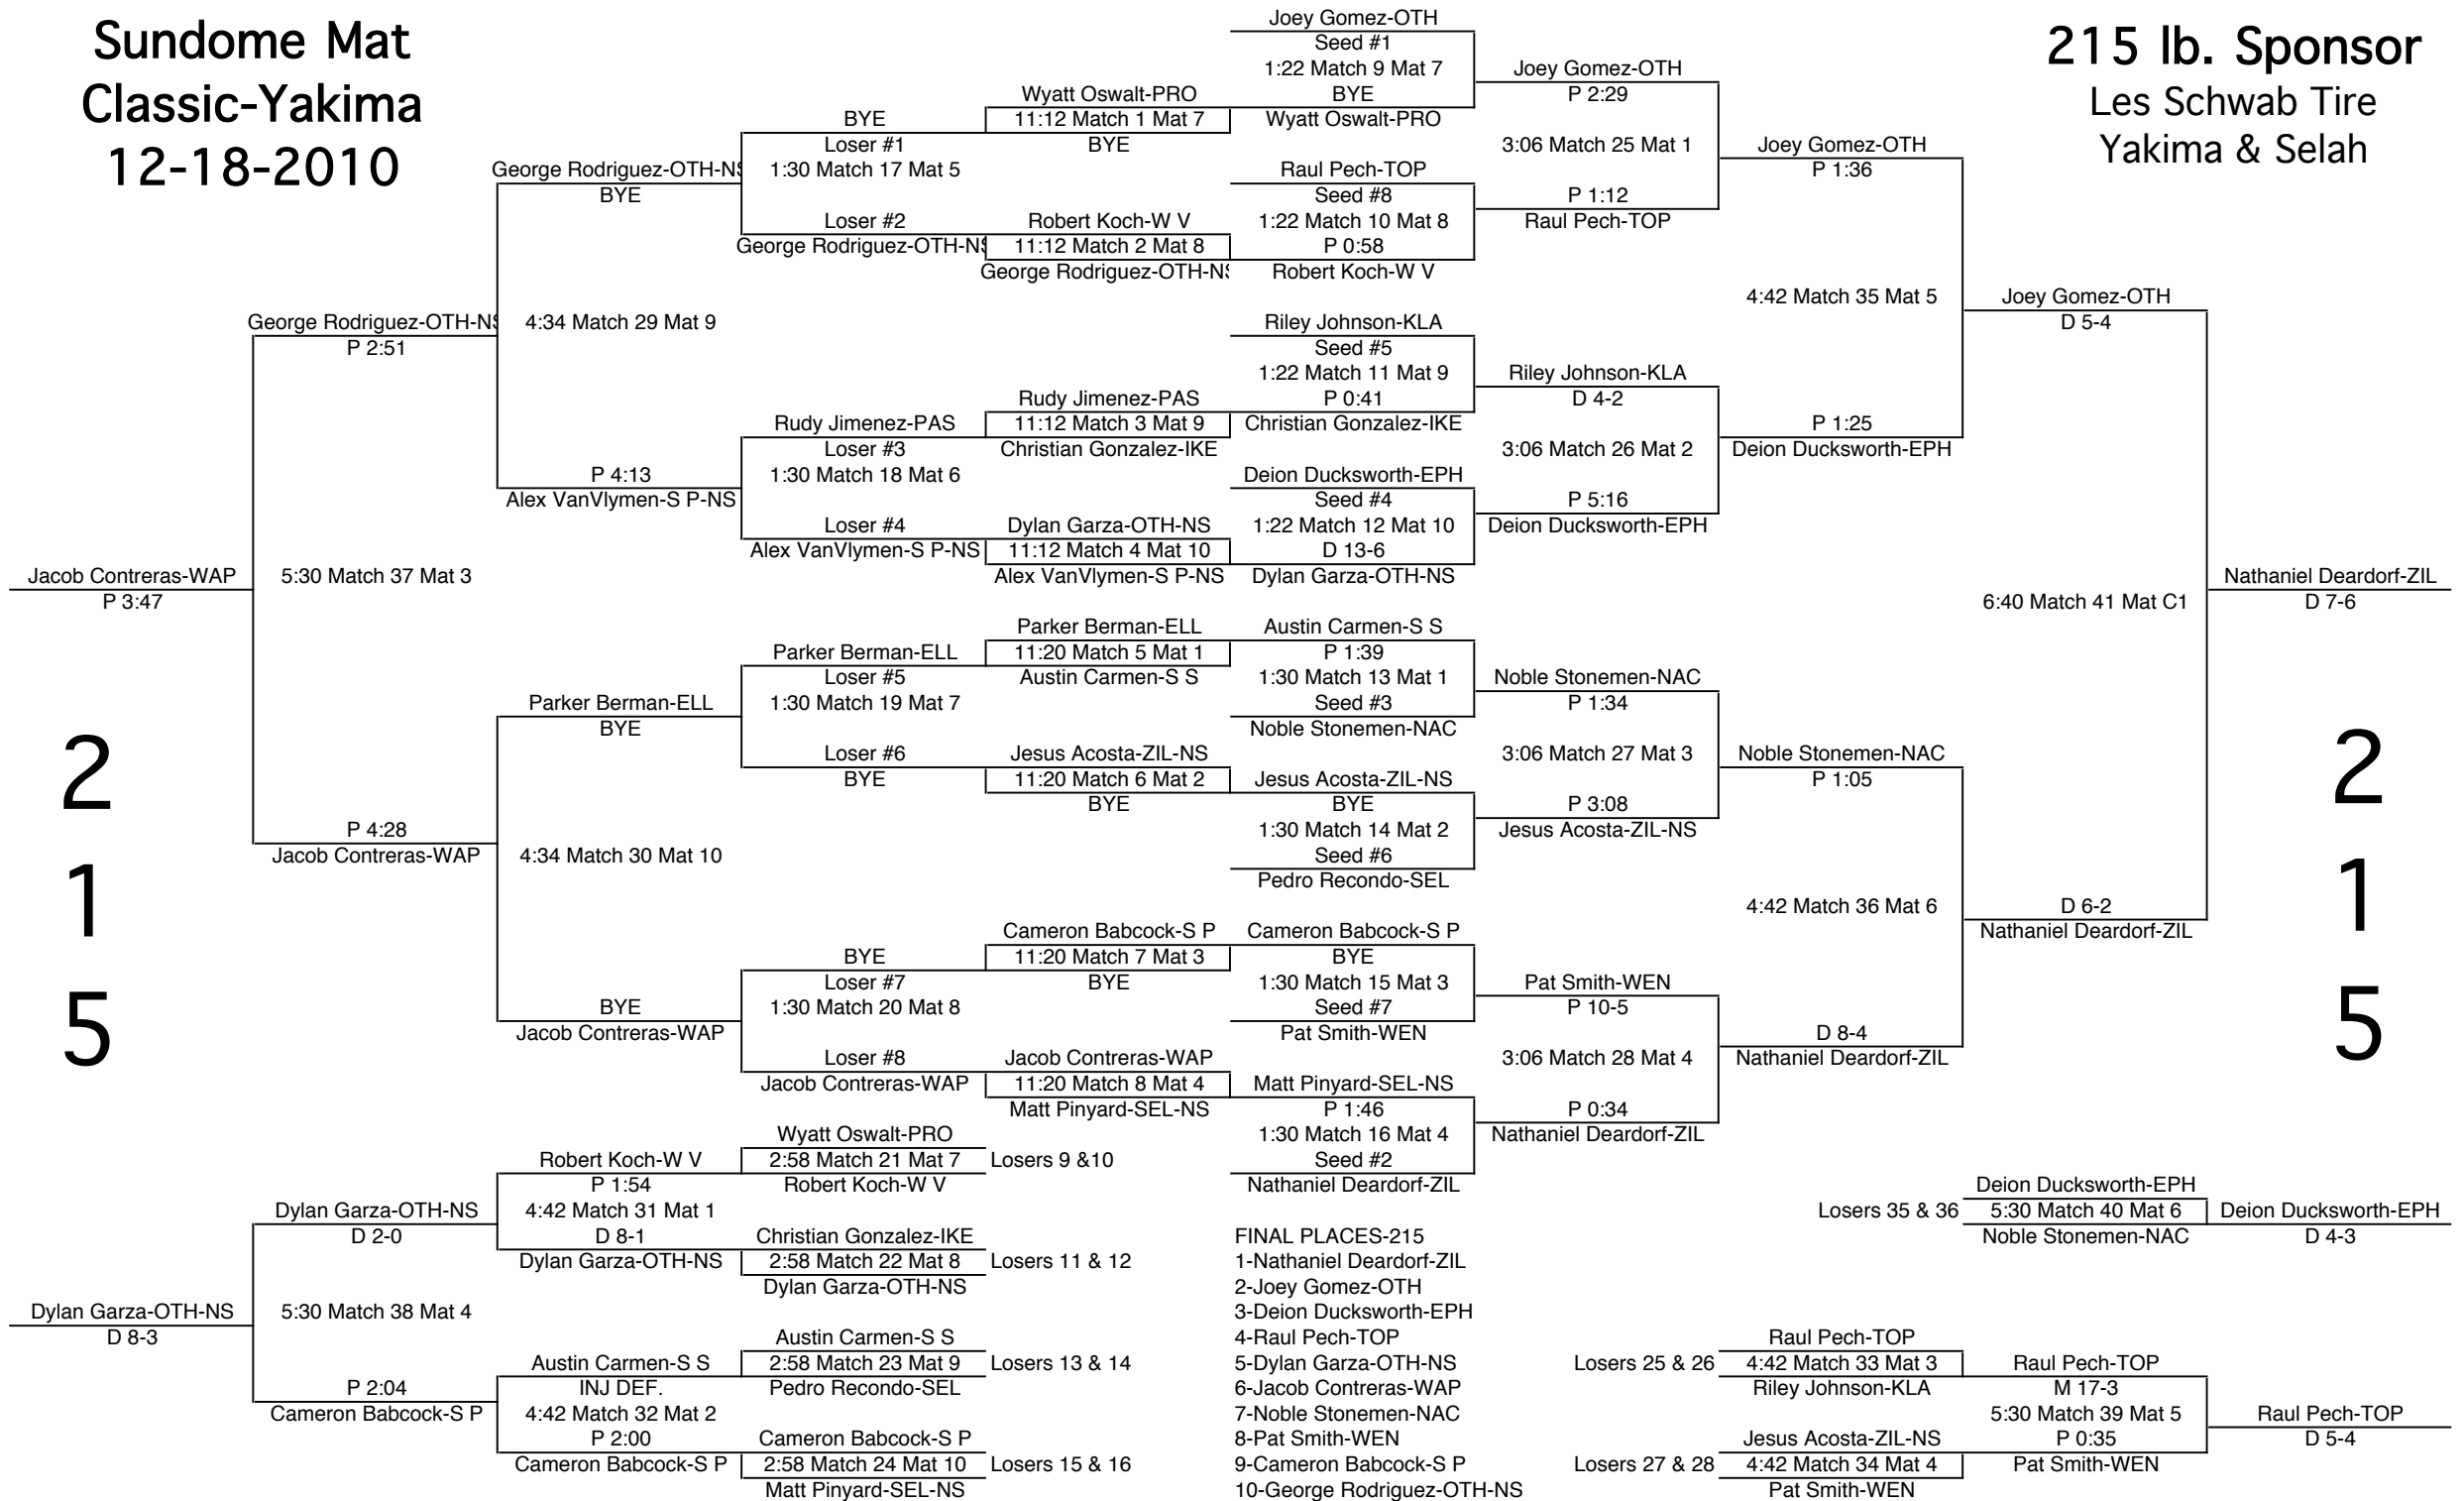

Sundome Mat Classic-Yakima 12-18-2010

215 lb. Sponsor
Les Schwab Tire
Yakima & Selah