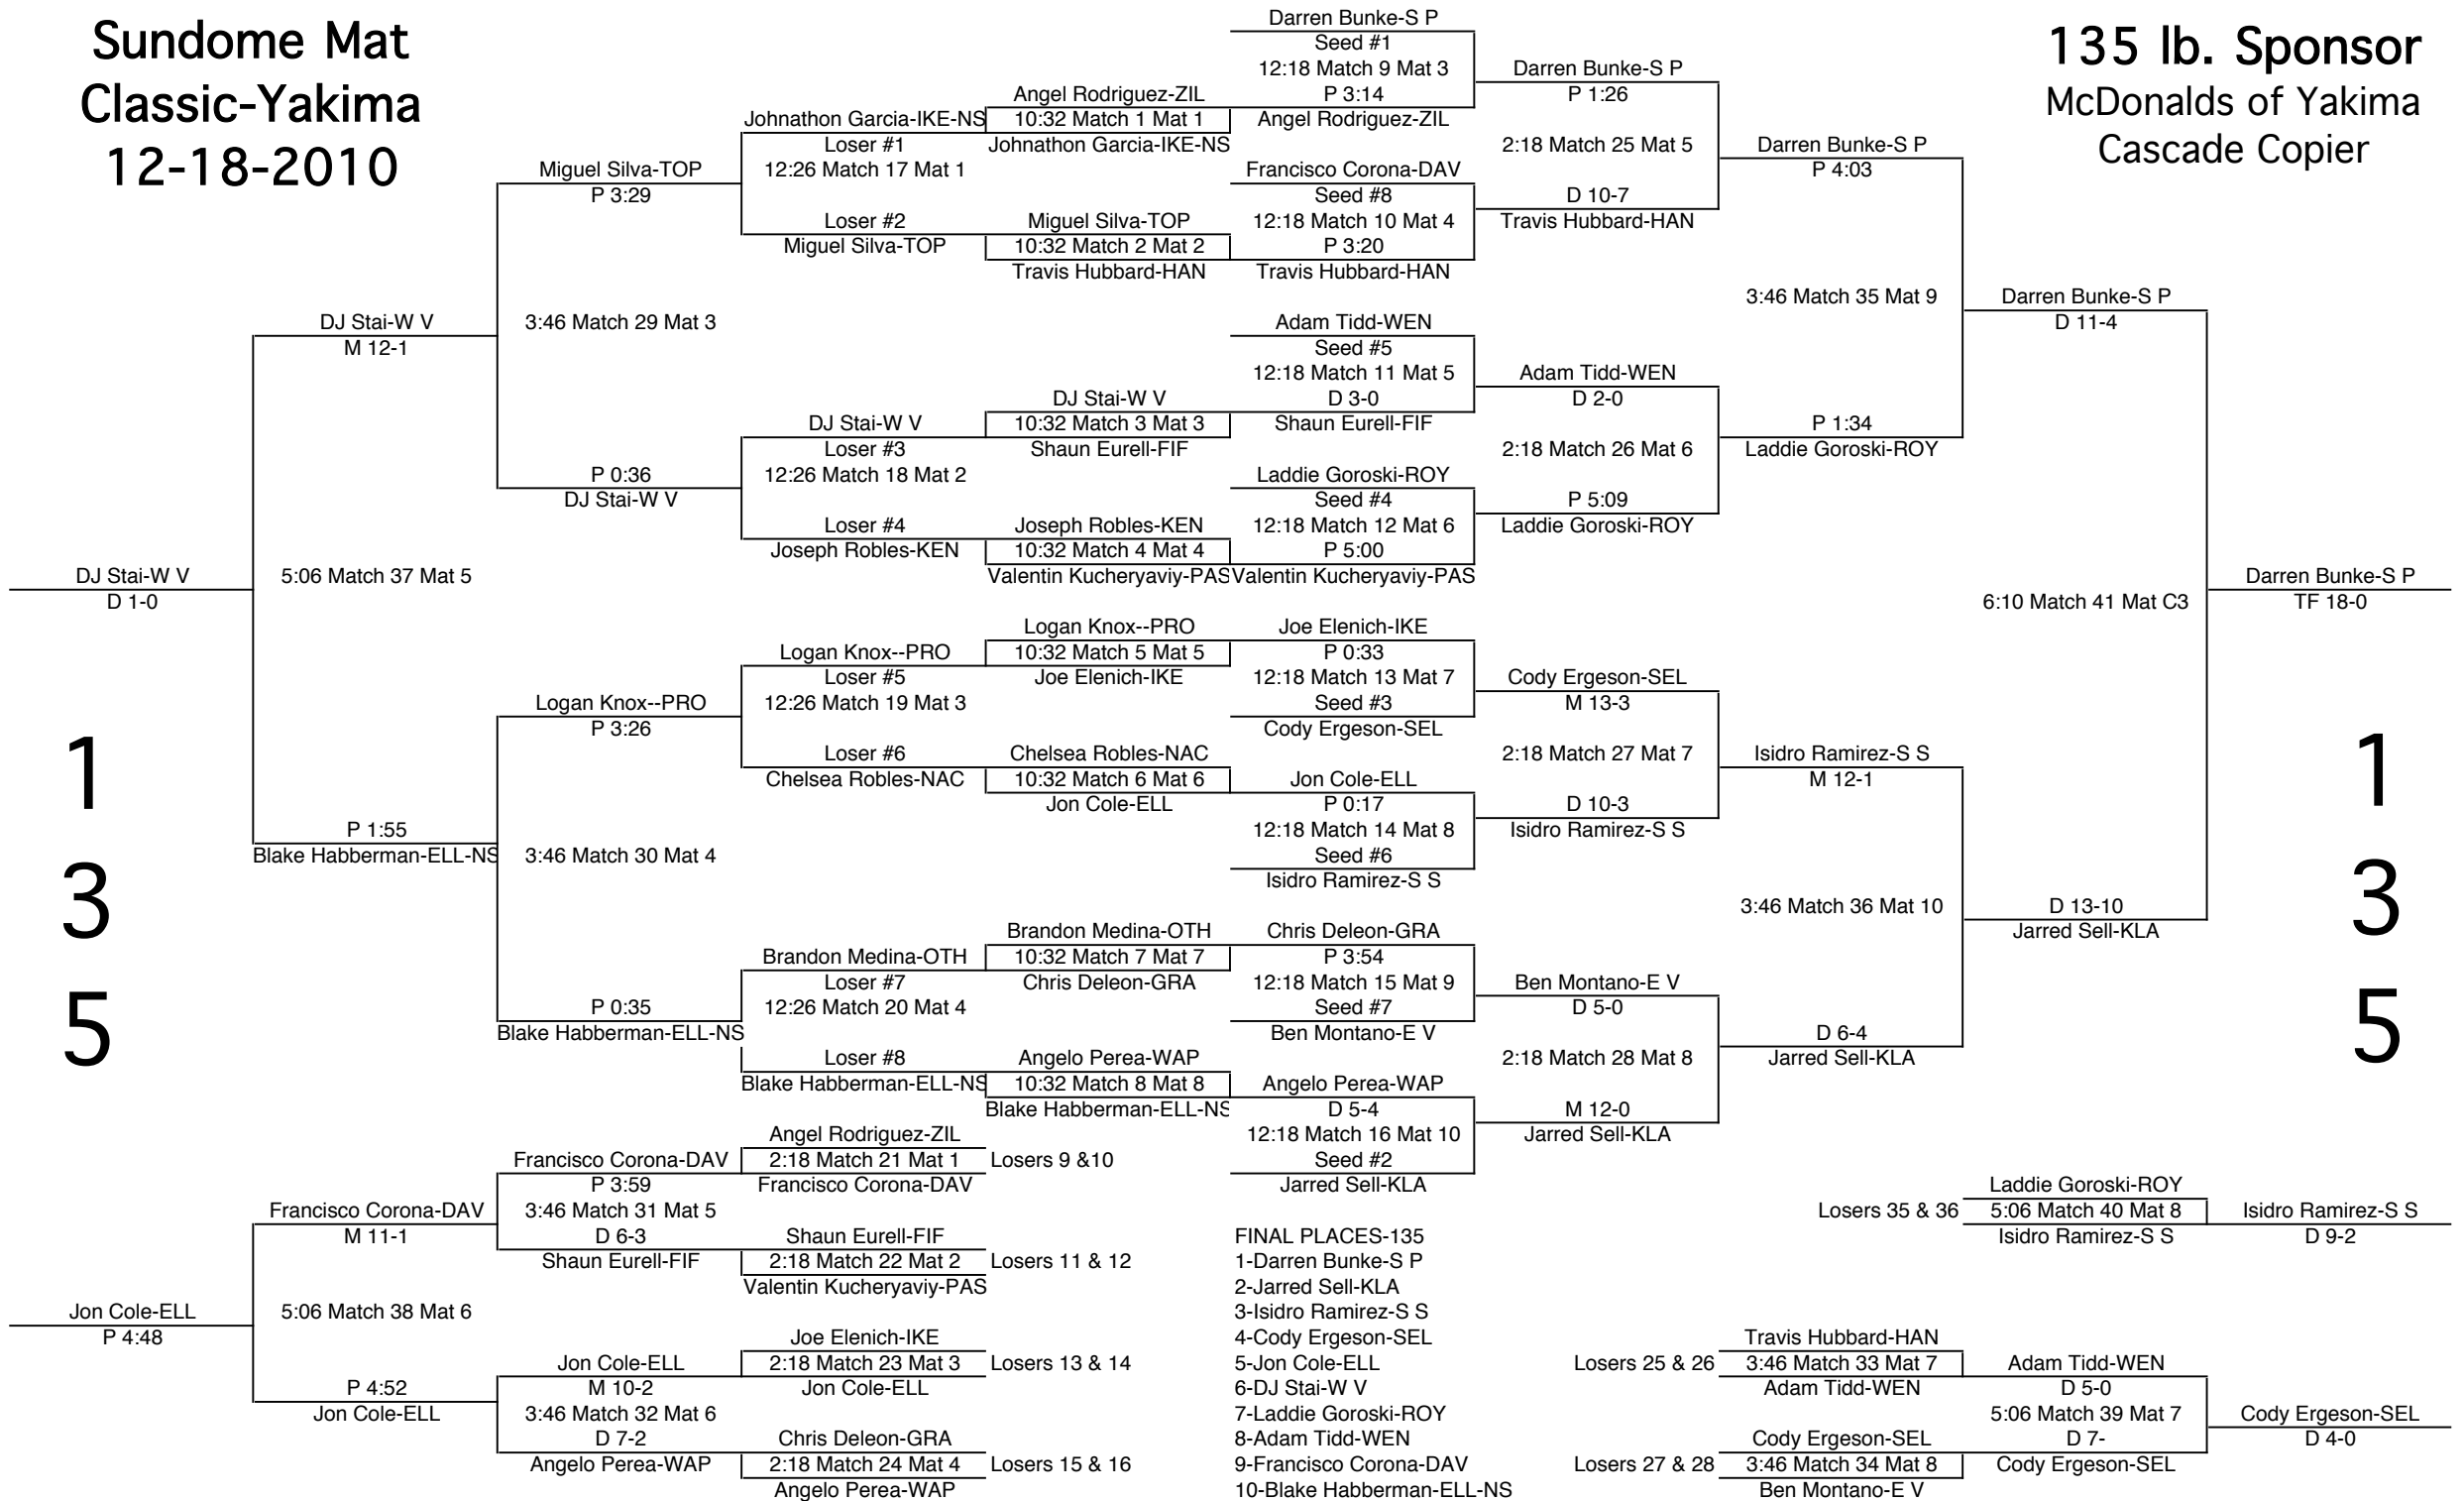

Sundome Mat Classic-Yakima

12-18-2010

103 lb. Sponsor

Structural Components

Fairfield Suites

Sundome Mat Classic-Yakima 12-18-2010

112 lb. Sponsor
Smart, Connell & Childers
Ahtanum Inn

1
1
2

1
1
2

Sundome Mat
Classic-Yakima
12-18-2010

119 lb. Sponsor
Yakima Oil Company
Arco-Rainier Place
Arco-Selah Express

Sundome Mat Classic-Yakima 12-18-2010

135 lb. Sponsor
McDonalds of Yakima
Cascade Copier