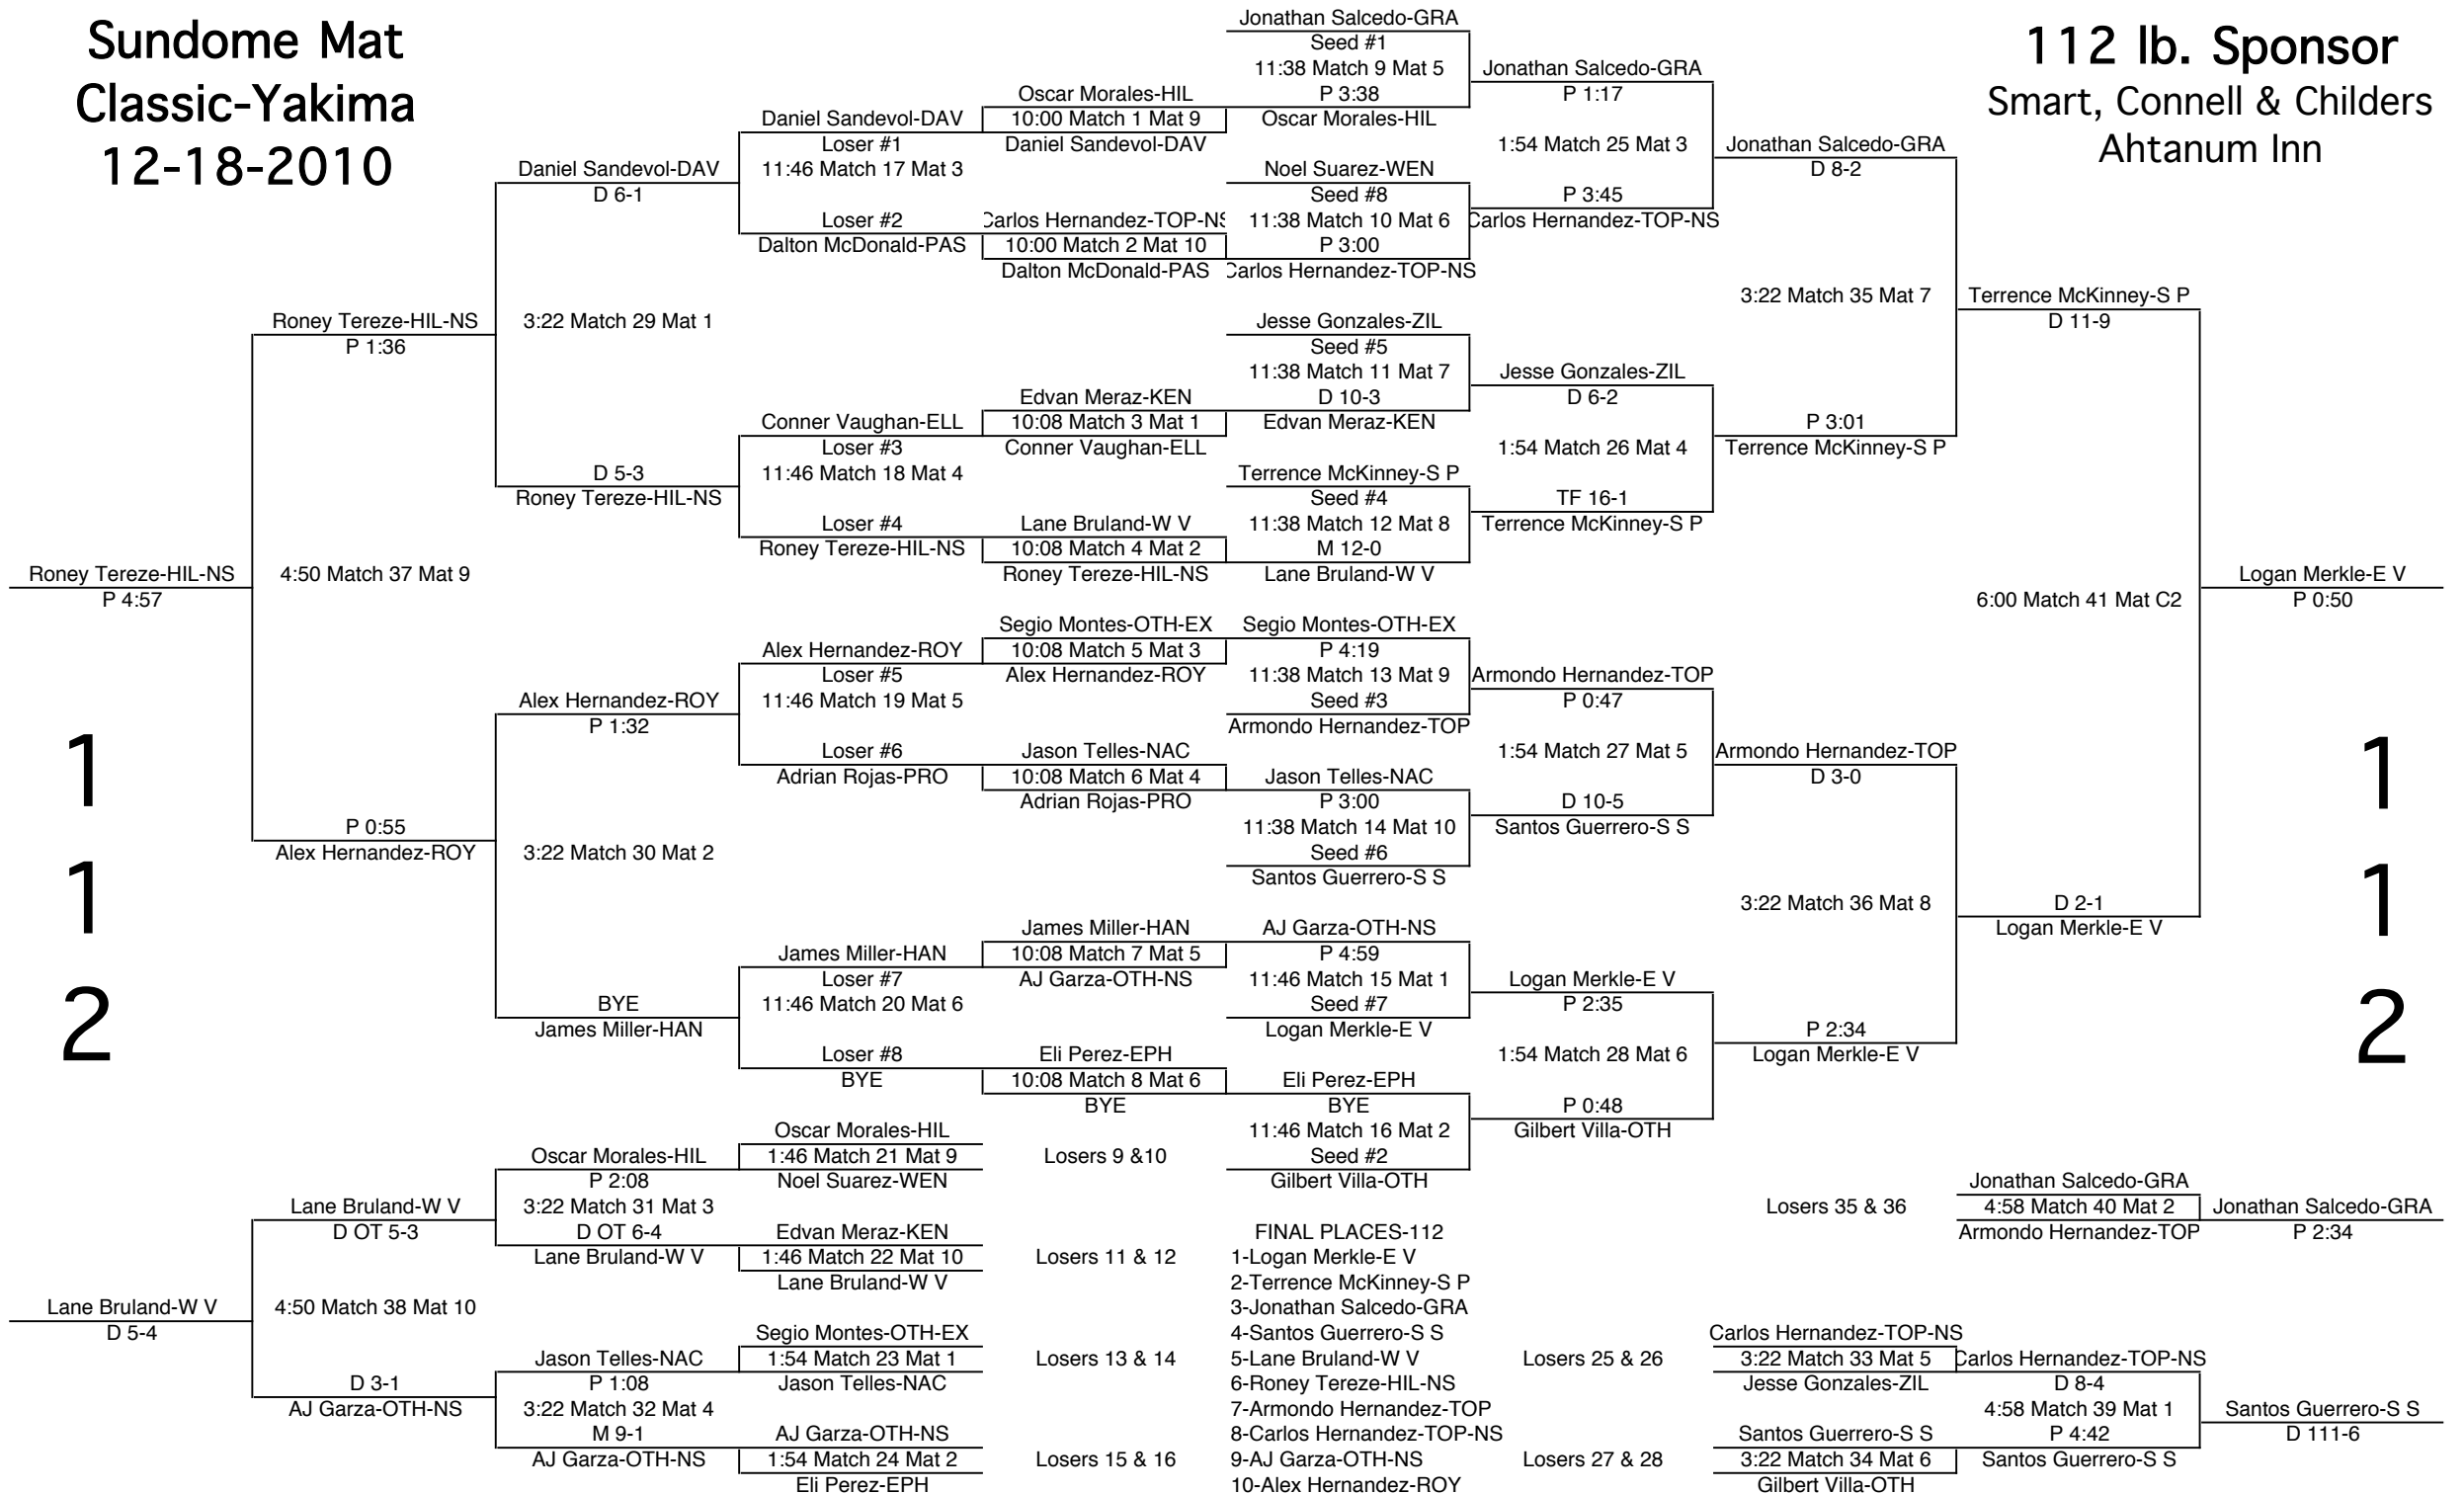

Sundome Mat Classic-Yakima 12-18-2010

112 lb. Sponsor
Smart, Connell & Childers
Ahtanum Inn

1
1
2

1
1
2