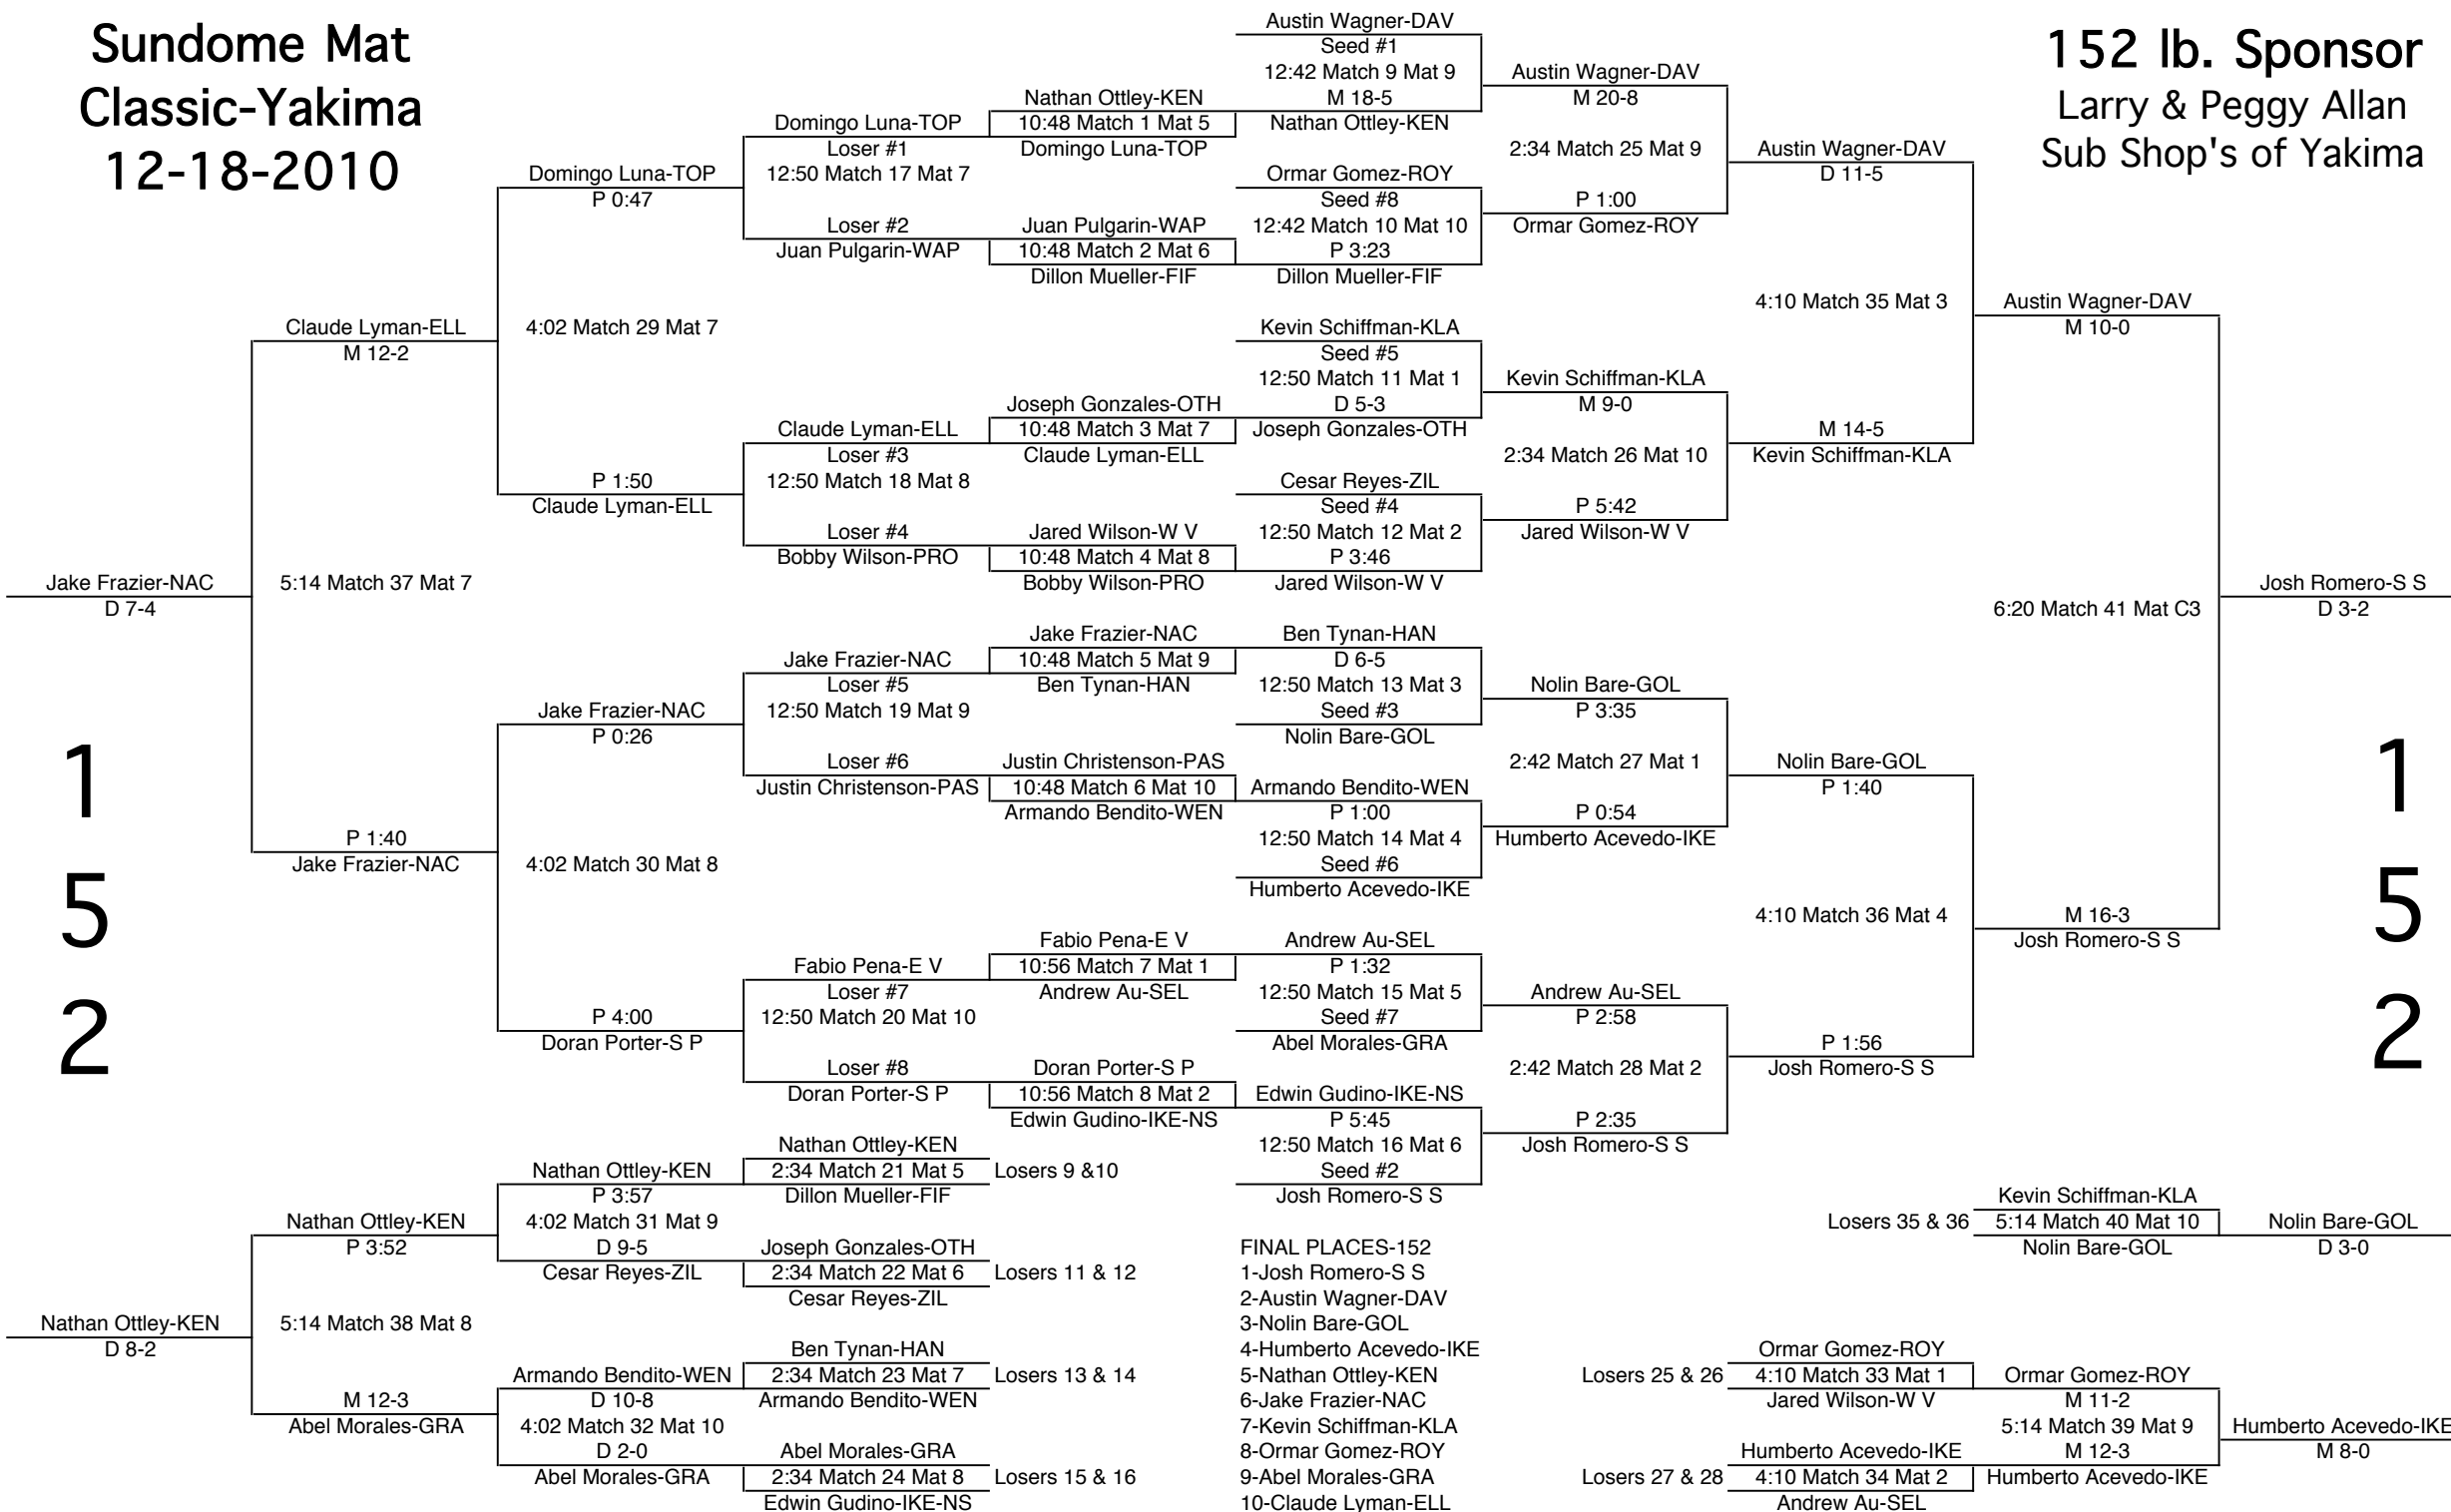

Sundome Mat Classic-Yakima 12-18-2010

152 lb. Sponsor
Larry & Peggy Allan
Sub Shop's of Yakima