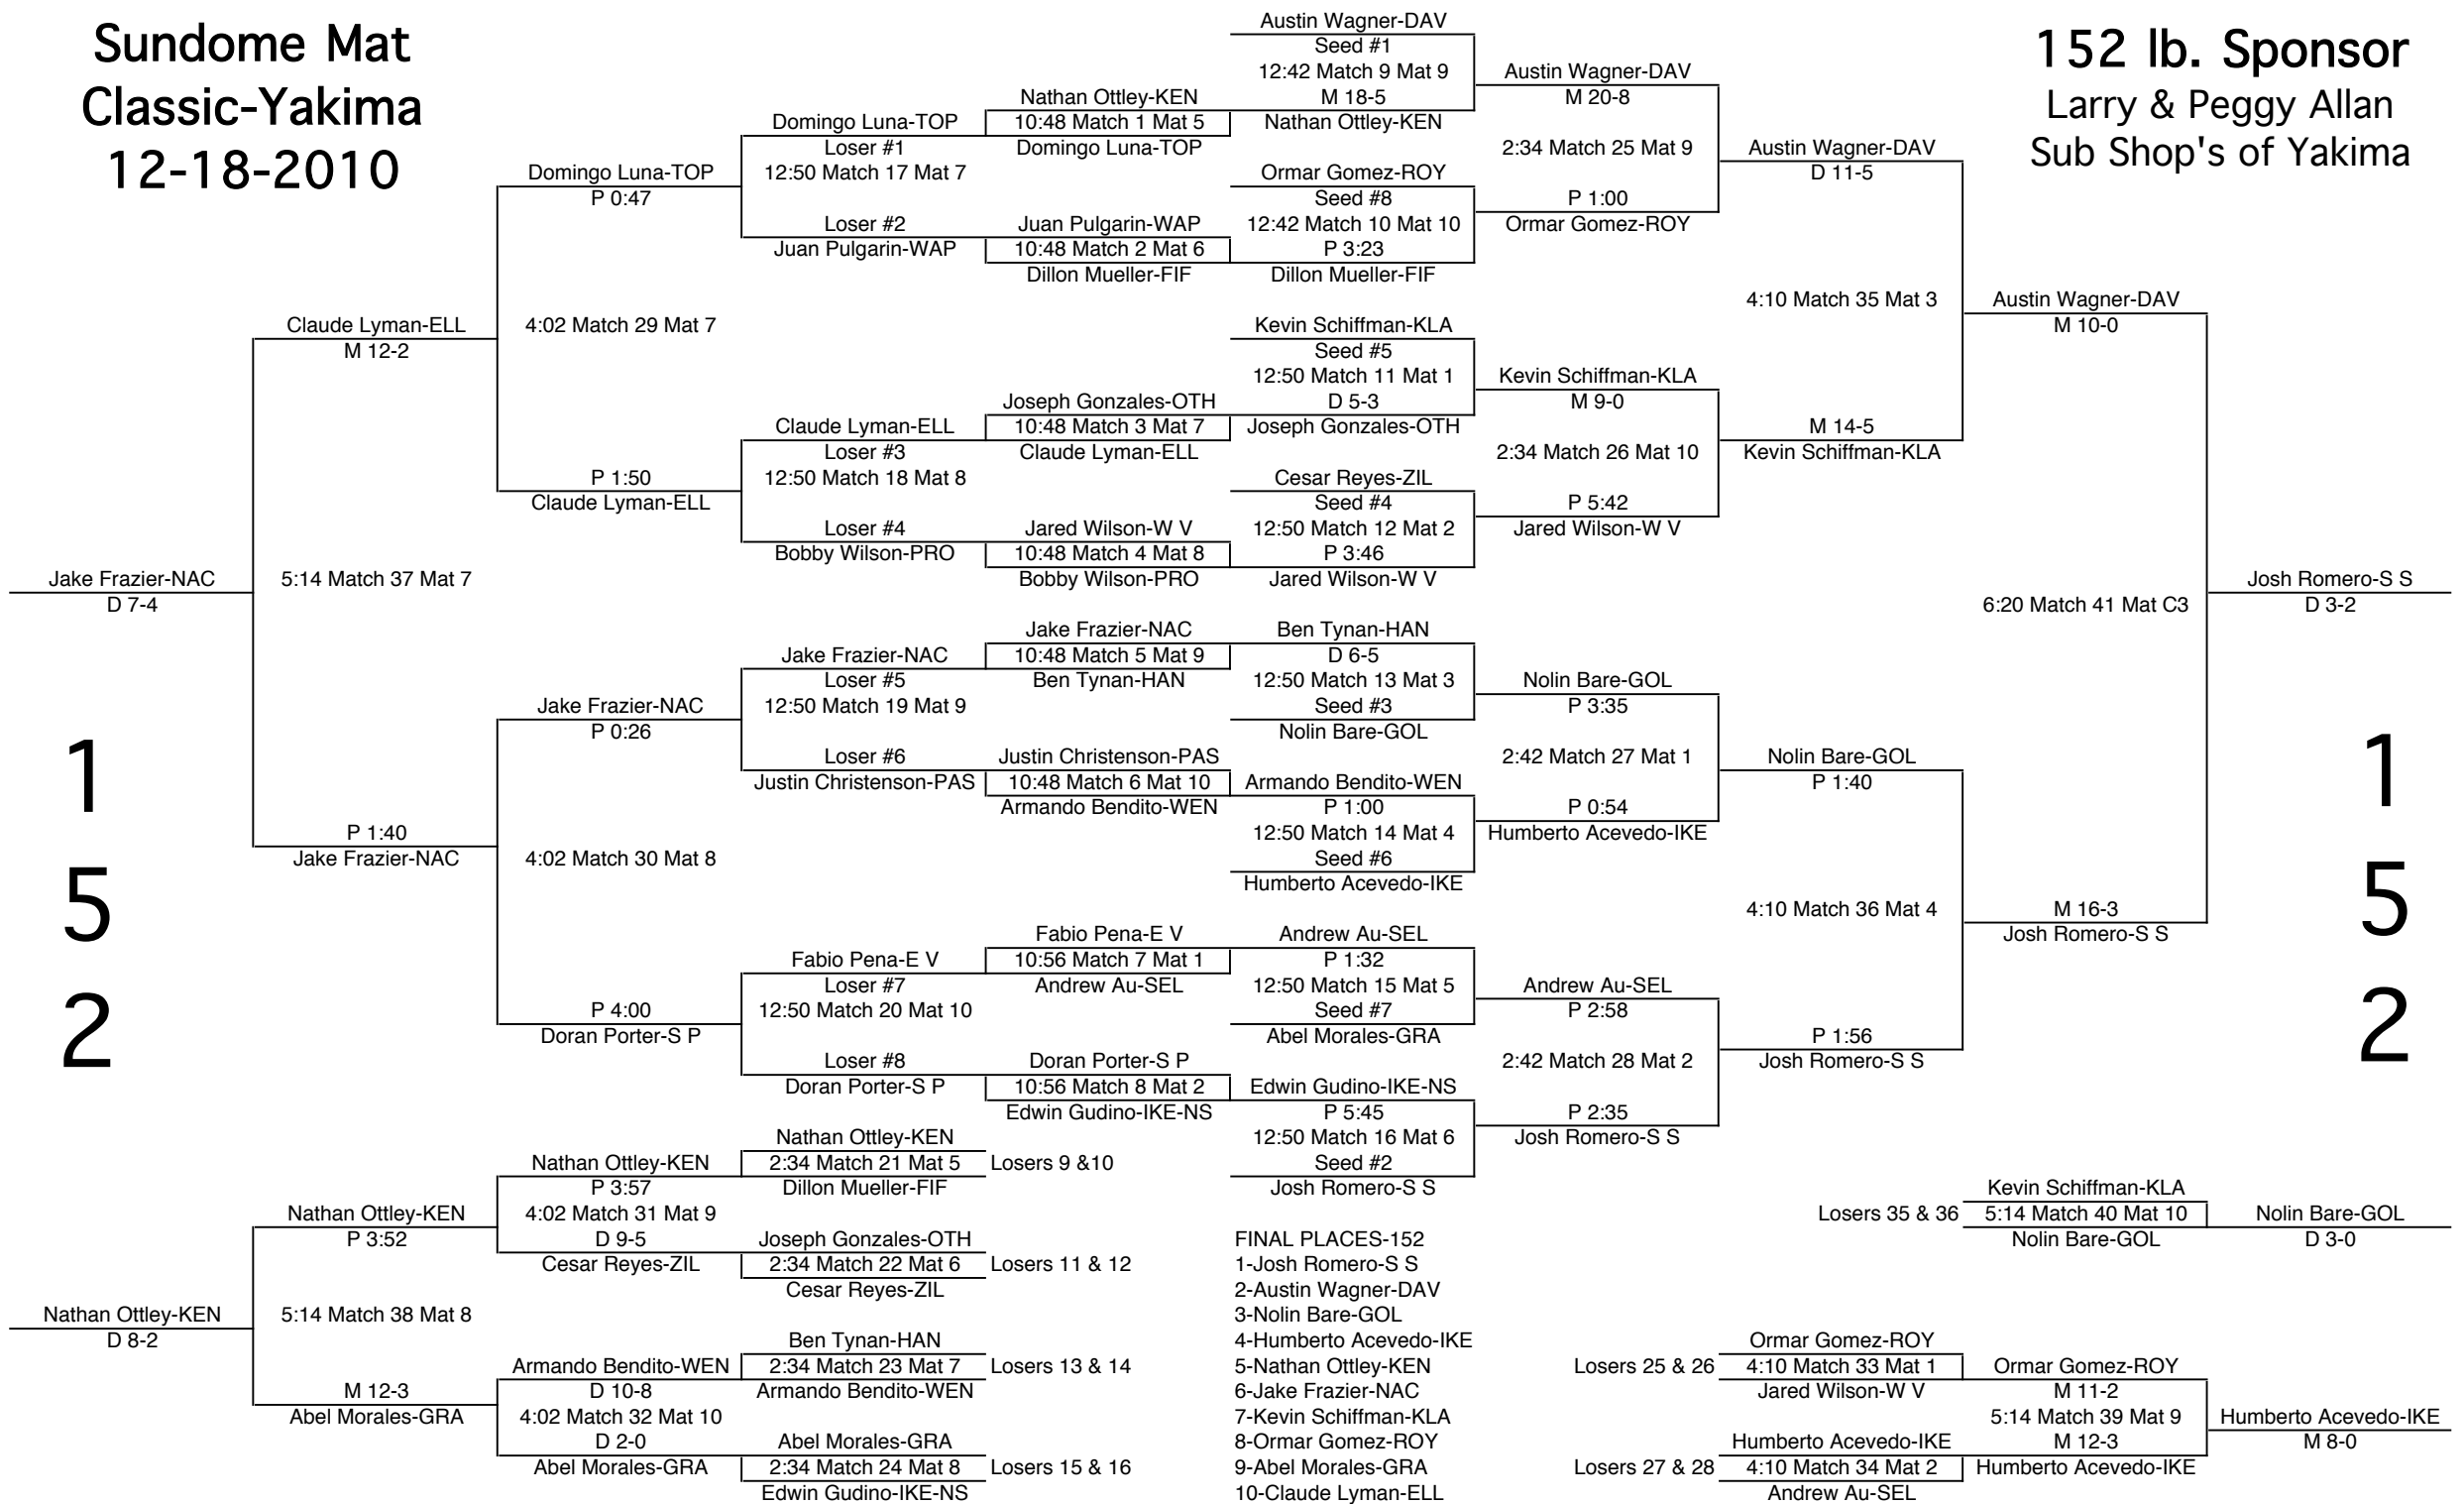

Sundome Mat Classic-Yakima 12-18-2010

152 lb. Sponsor
Larry & Peggy Allan
Sub Shop's of Yakima