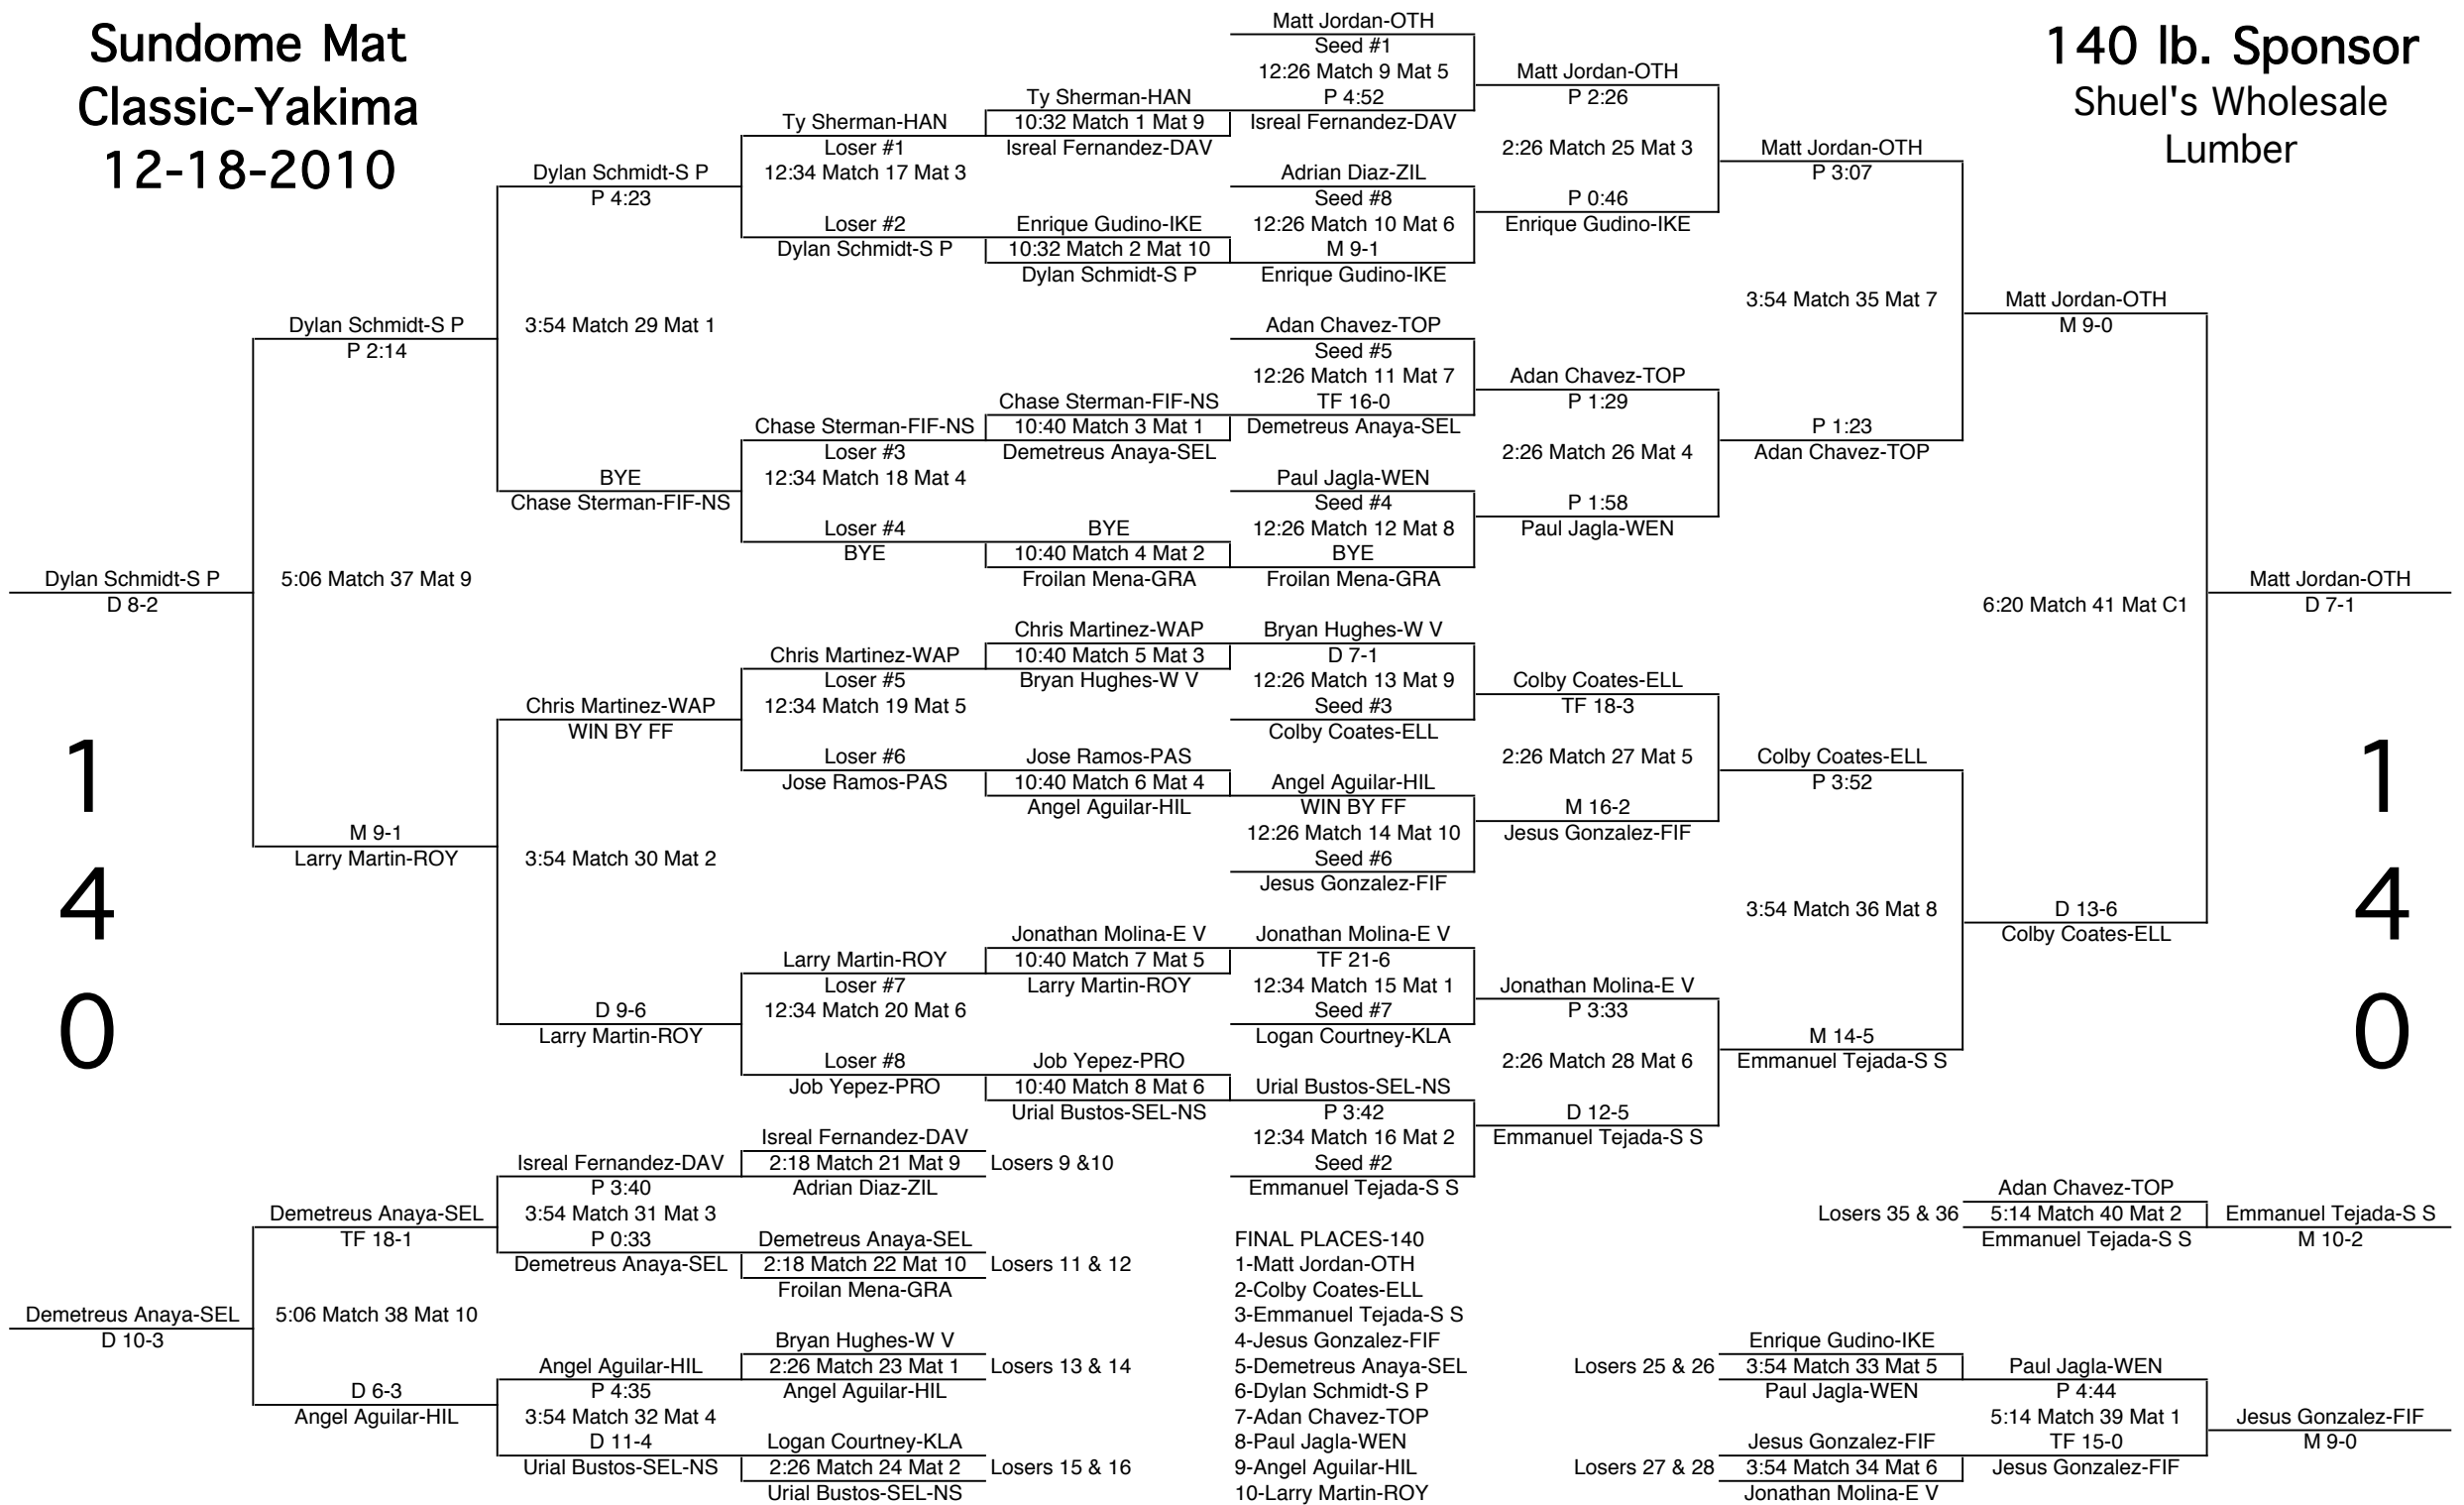

Sundome Mat Classic-Yakima 12-18-2010

140 lb. Sponsor
Shuel's Wholesale
Lumber

1
4
0

1
4
0