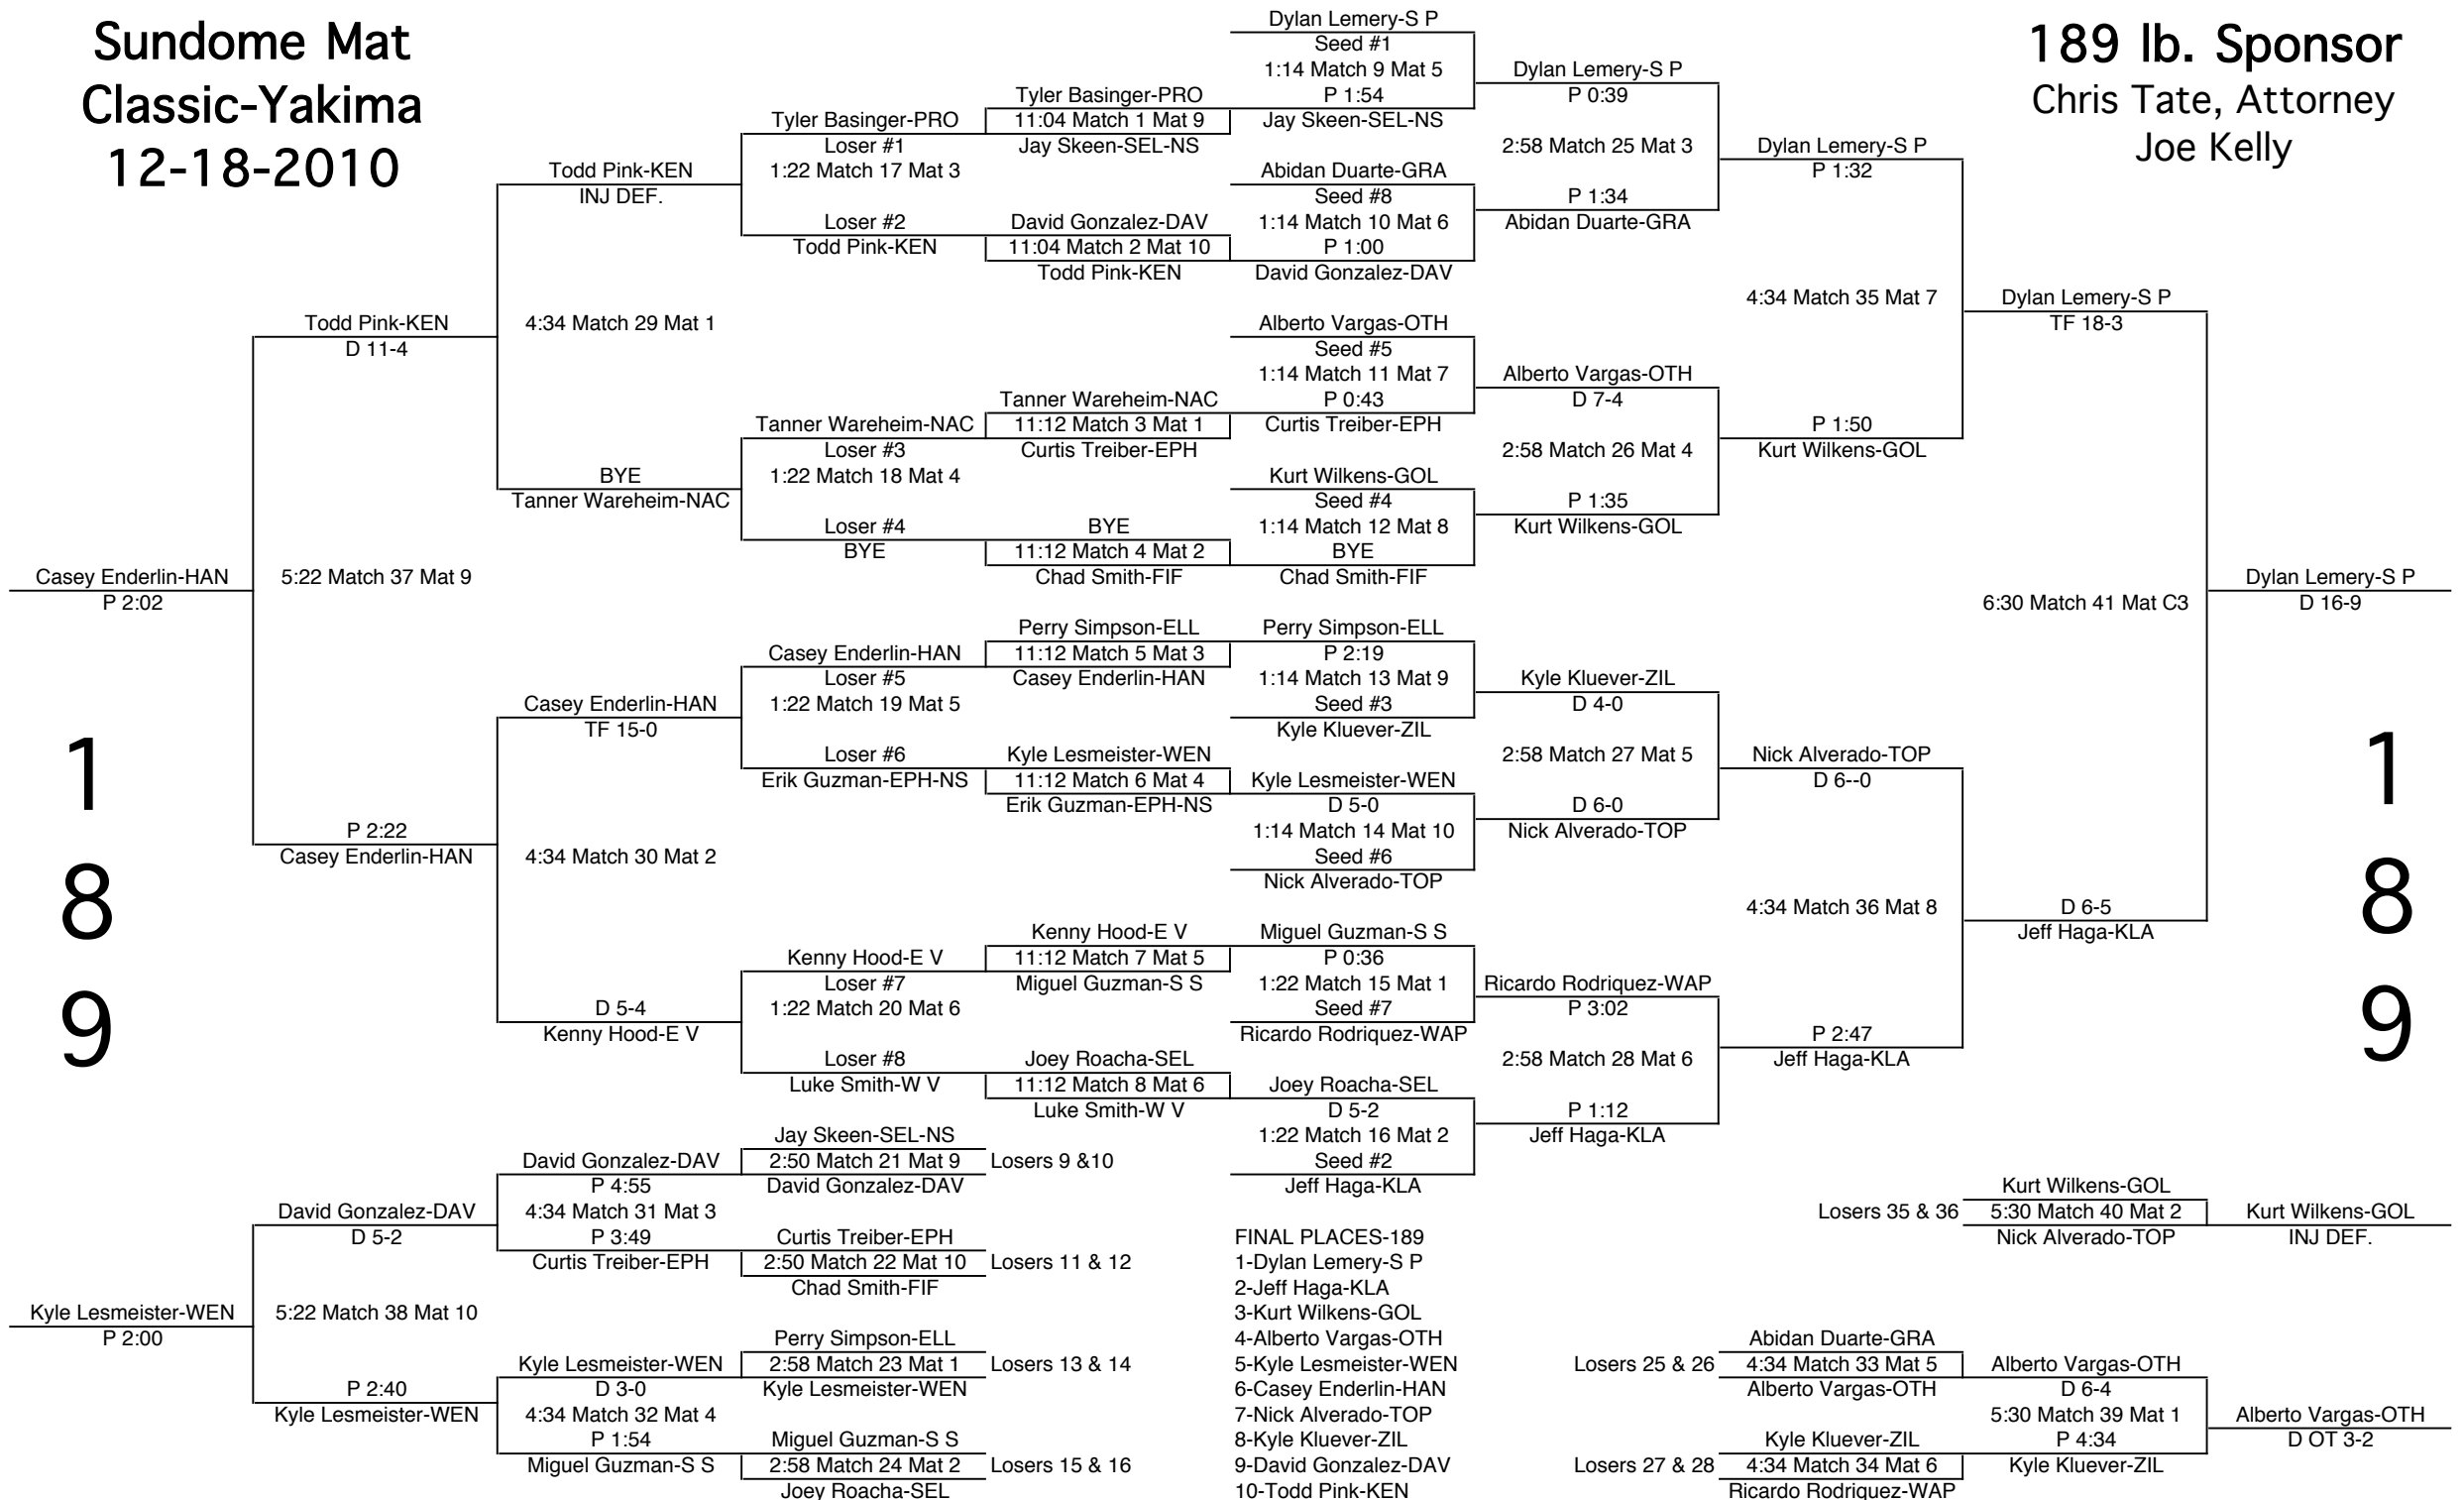

Sundome Mat Classic-Yakima

12-18-2010

189 lb. Sponsor
Chris Tate, Attorney
Joe Kelly