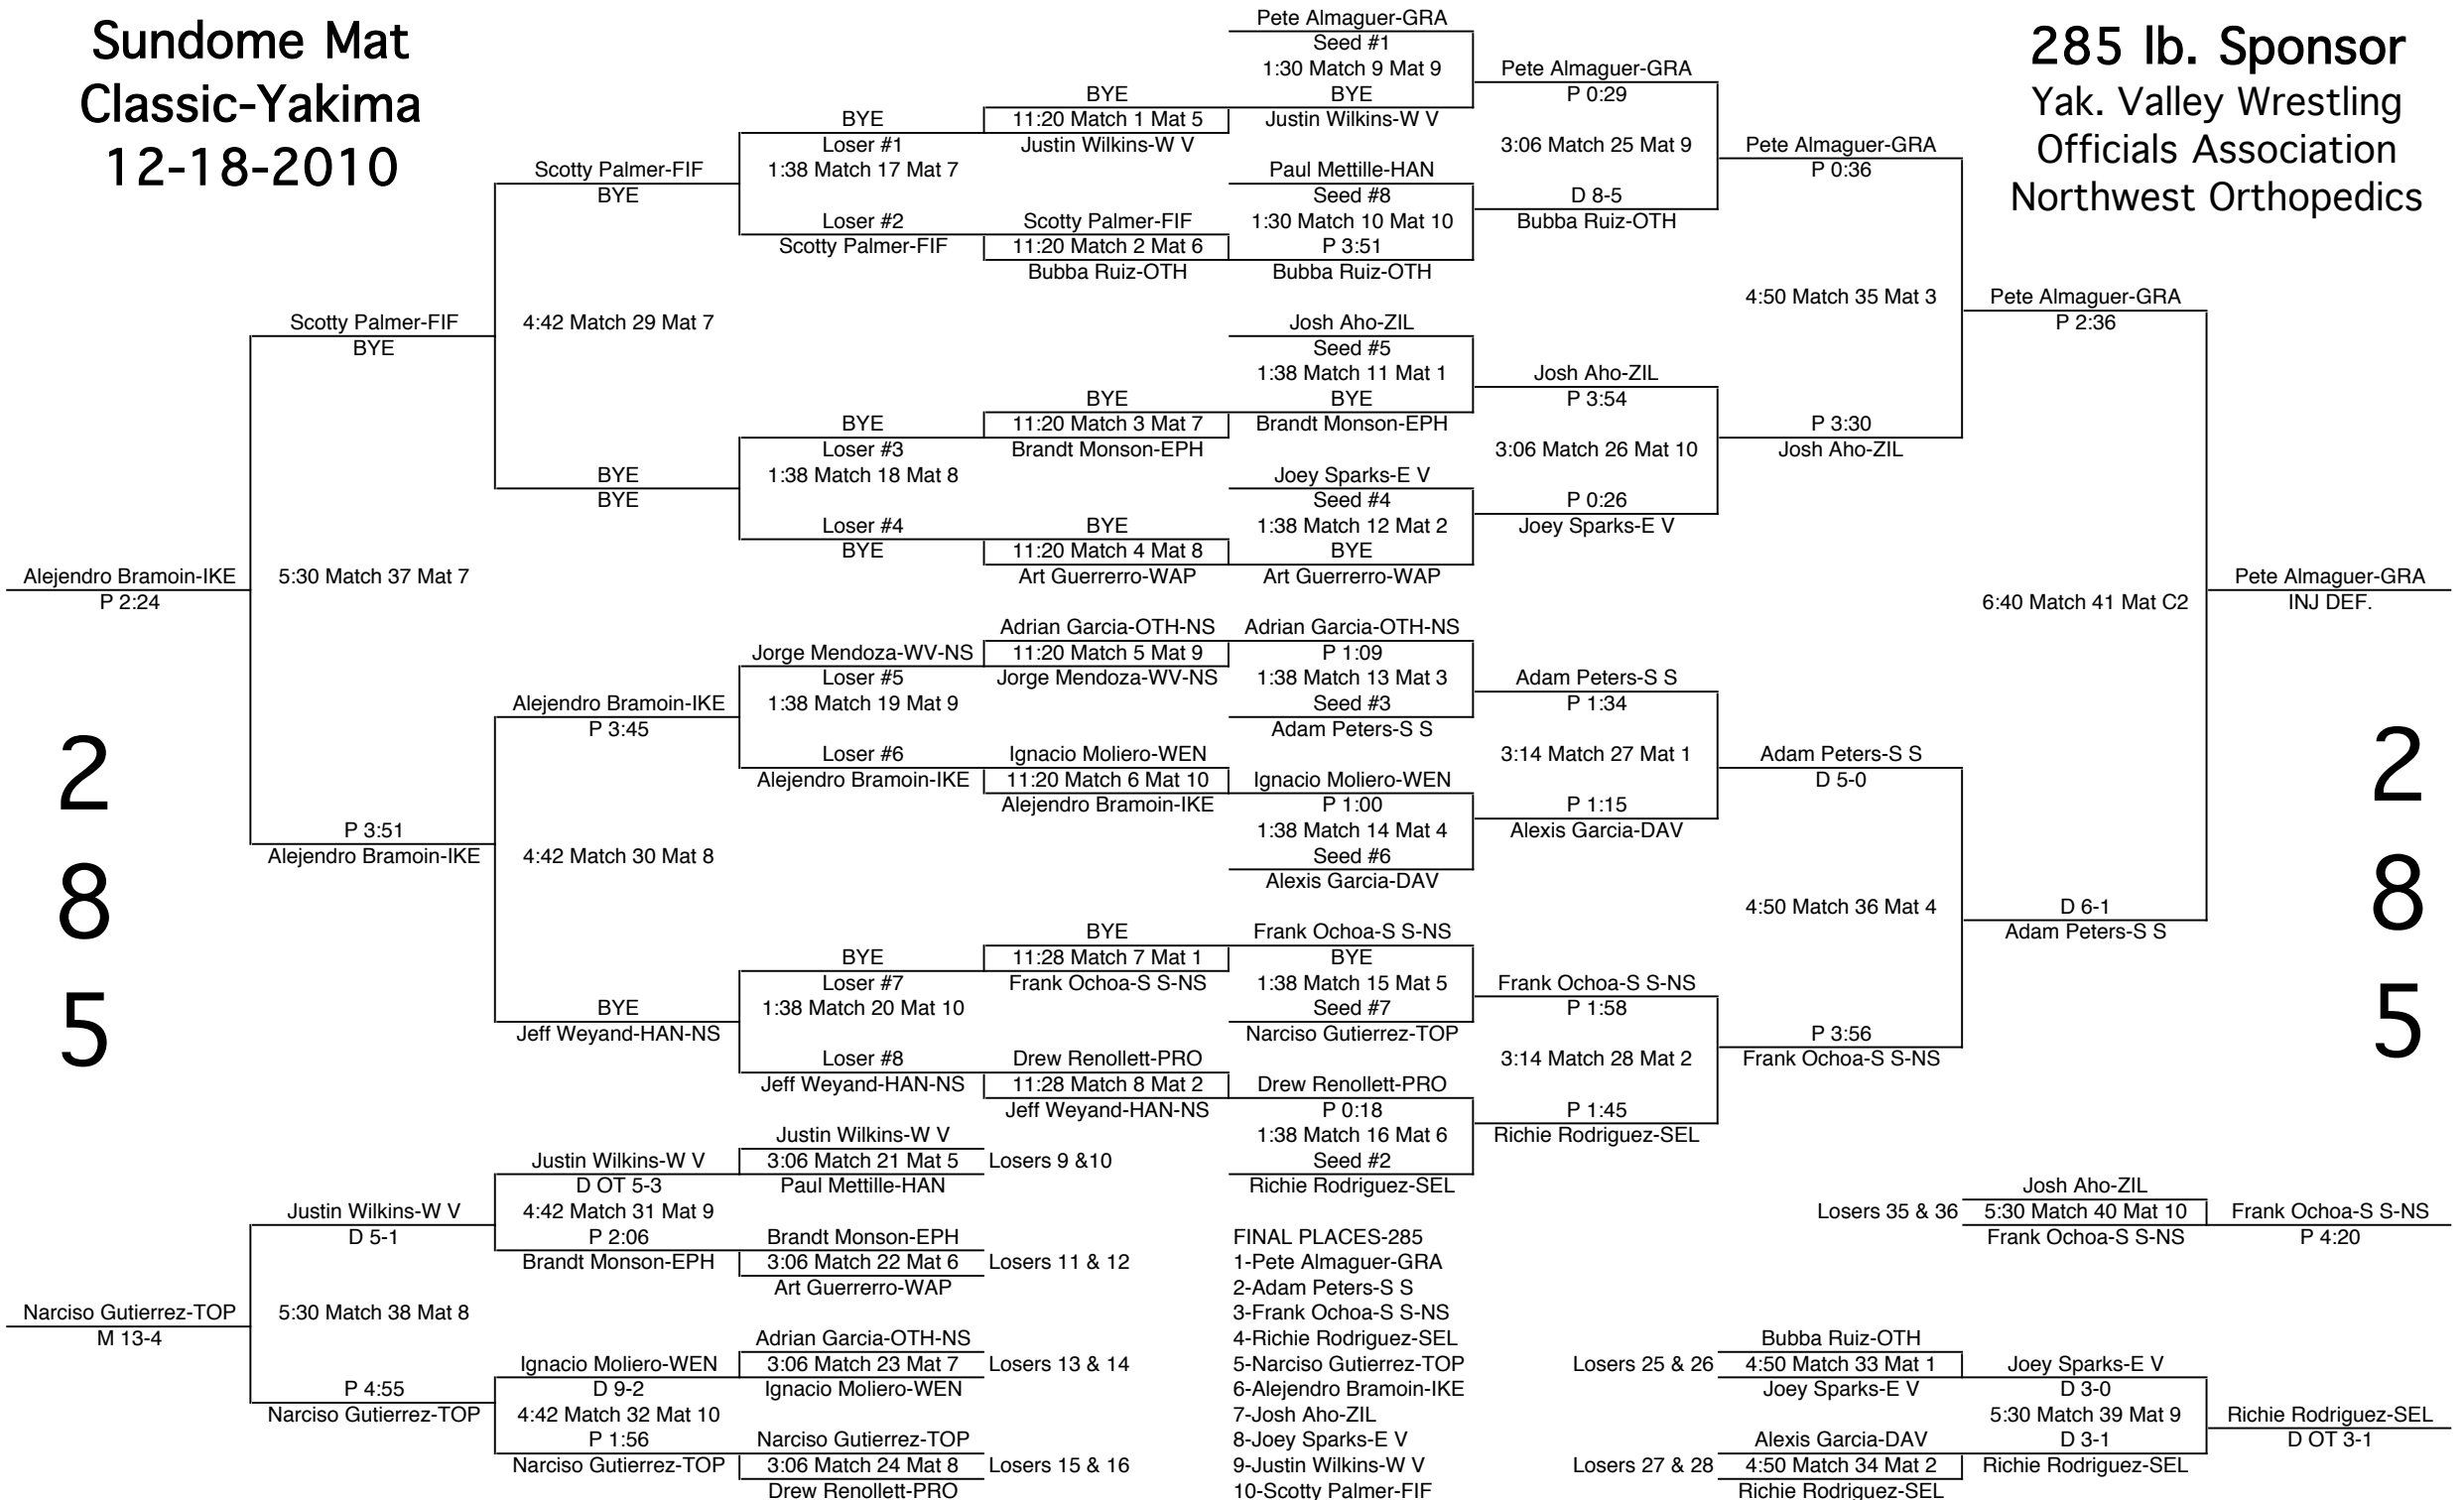

Sundome Mat Classic-Yakima 12-18-2010

285 lb. Sponsor
Yak. Valley Wrestling
Officials Association
Northwest Orthopedics

TEAMS	TOTAL PTS
SUNNYSIDE-S S	208
SHADLE PARK-S P	170.5
KLAHOWYA-KLA	144
TOPPENISH-TOP	143.5
ELLENSBURG-ELL	140.5
OTHELLO-OTH	140
ZILLAH-ZIL	137.5
GRANGER-GRA	135
EAST VALLEY-E V	134.5
WENATCHEE-WEN	133
DAVIS-DAV	120
SELAH-SEL	120
ROYAL-ROY	100
EPHRATA-EPH	95
W.VAL-YAK-W V	92
FIFE-FIF	82.5
HANFORD-HAN	79
EISENHOWER-IKE	78
WAPATO-WAP	73
NACHES-NAC	65
PROSSER-PRO	63
HIGHLAND-HIL	60.5
GOLDENDALE-GOL	57
PASCO-PAS	44
KENNEWICK-KEN	37

**Sundome Mat
Classic-Yakima
12-18-2010**