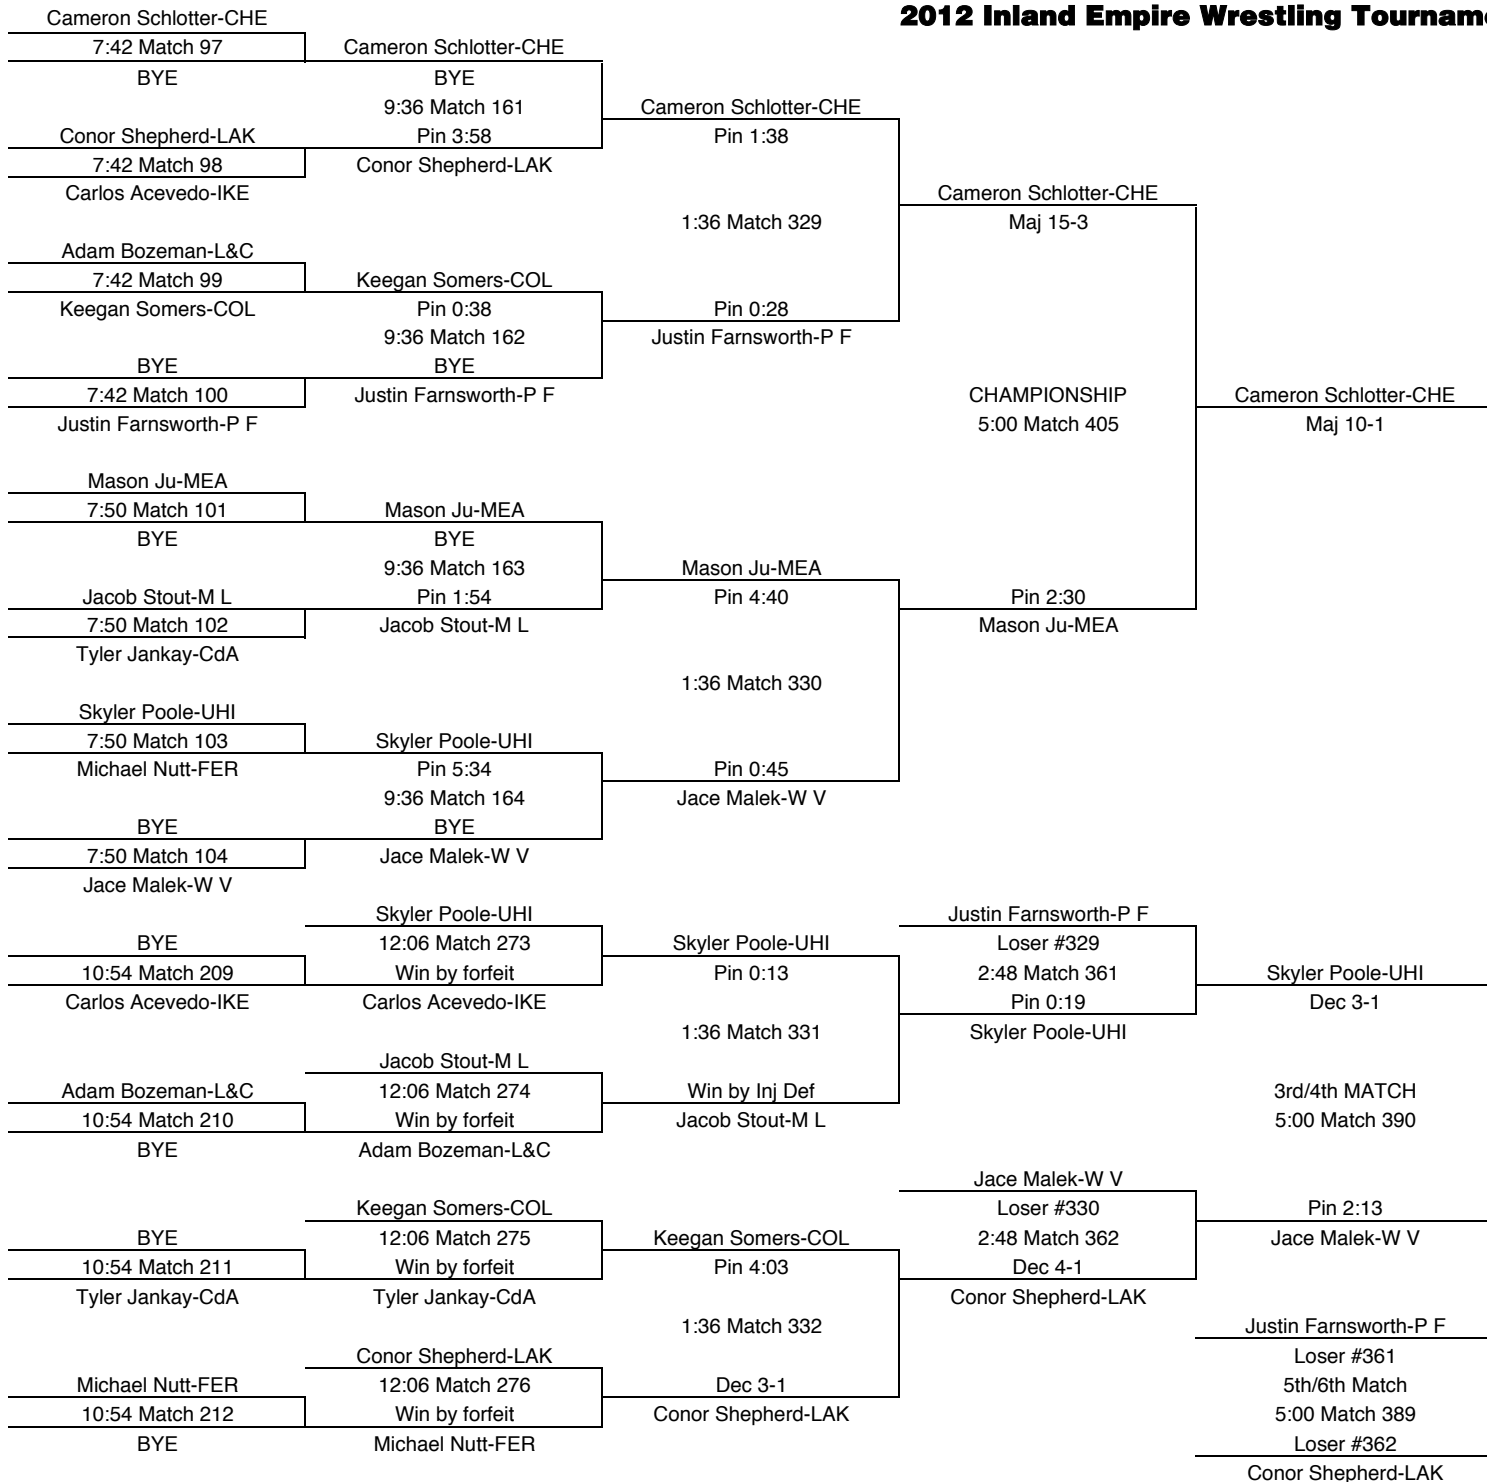

2012 Inland Empire Wrestling Tournament-Dec 7-8, Central Valley

220

TEAM POINTS-220	
0	C V-Central Valley
3	CdA-Couer d'Alene
26	CHE-Cheney
7	COL-Colville
0	ELL-Ellensburg
3	FER-Ferris
3	IKE-Eisenhower
0	KEN-Kennewick
3	L&C-Lewis & Clark
9	LAK-Lakeland
7	M L-Moses Lake
22	MEA-Mead
13	P F-Post Falls
0	RIC-Richland
0	S P-Shadle Park
18	UHI-University
20	W V-West Valley

FINAL PLACES-220	
1st	Cameron Schlotter-CHE
2nd	Mason Ju-MEA
3rd	Jace Malek-W V
4th	Skyler Poole-UHI
5th	Justin Farnsworth-P F
6th	Conor Shepherd-LAK