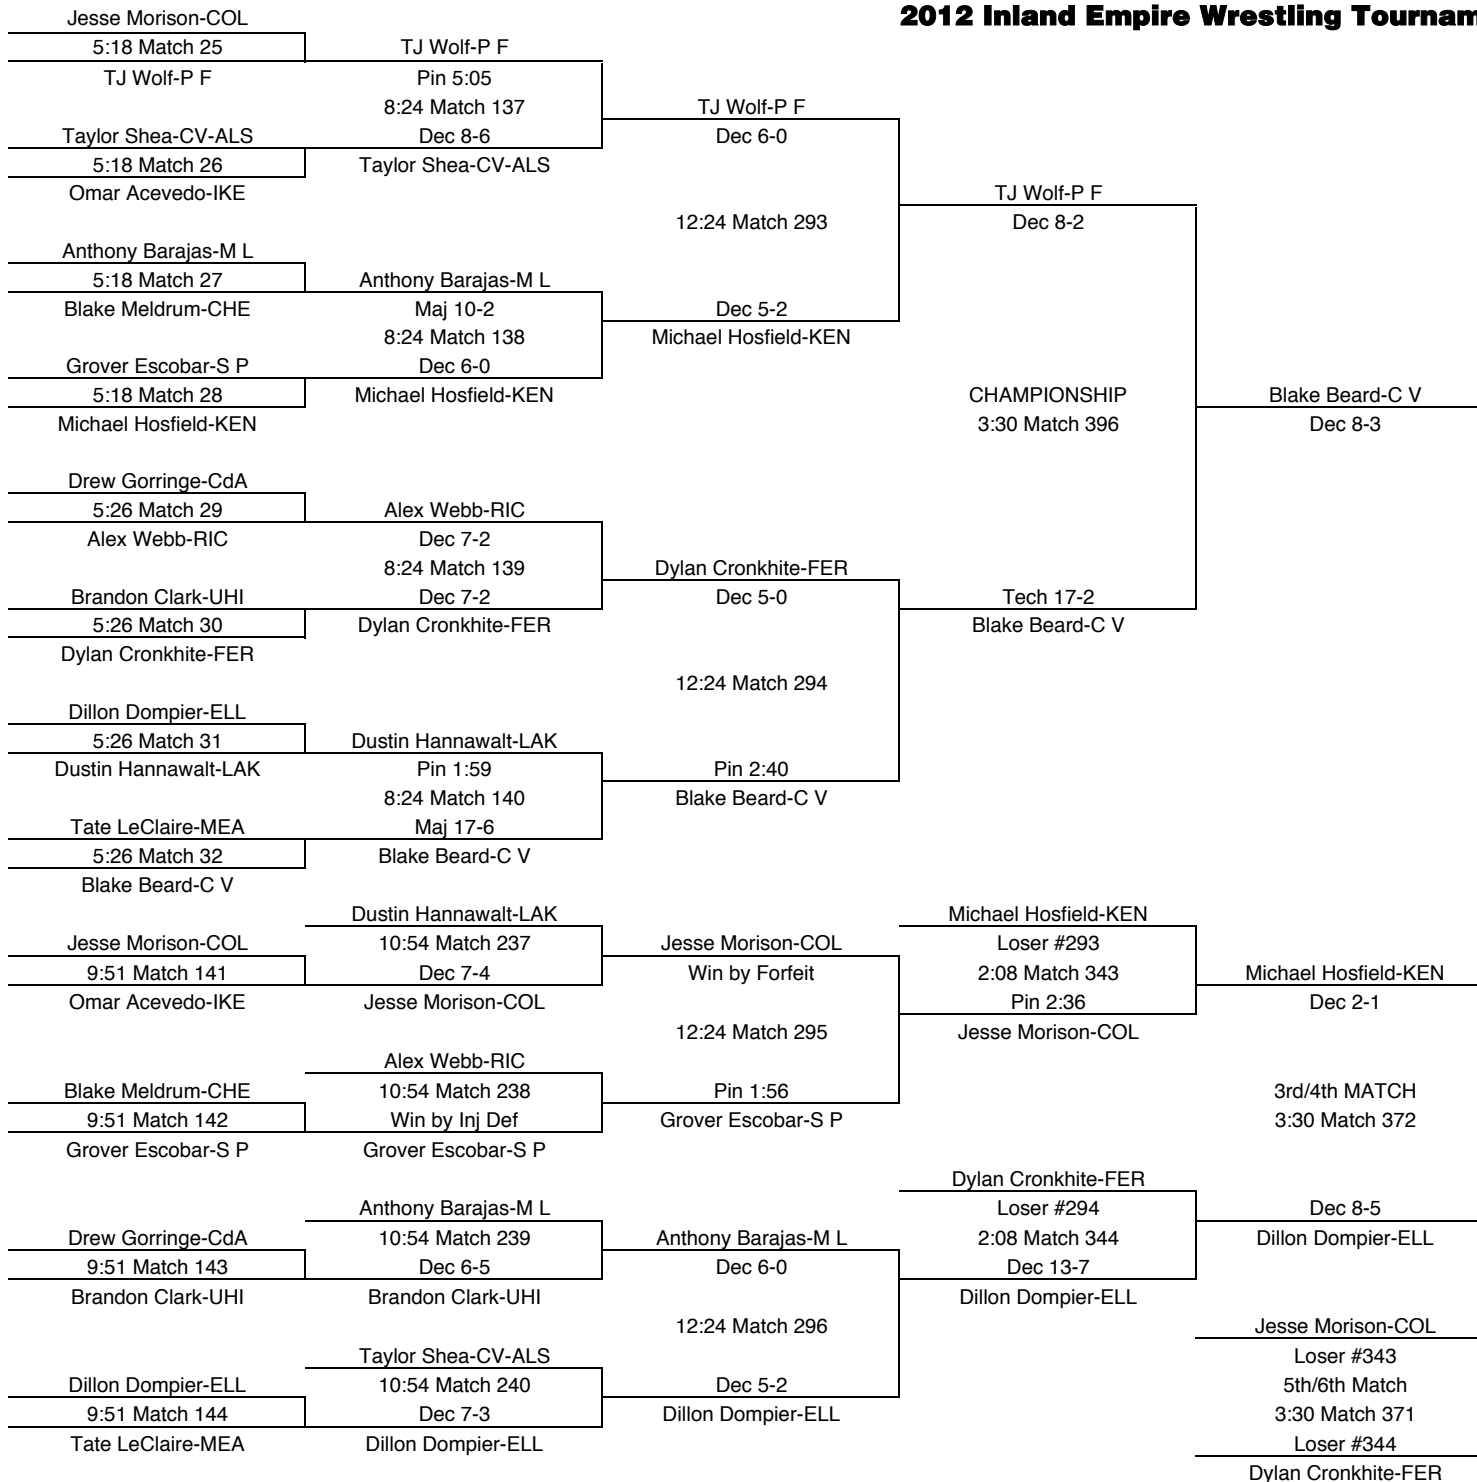

2012 Inland Empire Wrestling Tournament-Dec 7-8, Central Valley

126

TEAM POINTS-126	
26.5	C V-Central Valley
0	CdA-Couer d'Alene
0	CHE-Cheney
12	COL-Colville
13	ELL-Ellensburg
7	FER-Ferris
0	IKE-Eisenhower
12	KEN-Kennewick
0	L&C-Lewis & Clark
4	LAK-Lakeland
4	M L-Moses Lake
0	MEA-Mead
20	P F-Post Falls
2	RIC-Richland
6	S P-Shadle Park
1	UHI-University
0	W V-West Valley

FINAL PLACES-126	
1st	Blake Beard-C V
2nd	TJ Wolf-P F
3rd	Dillon Dompier-ELL
4th	Michael Hosfield-KEN
5th	Jesse Morison-COL
6th	Dylan Cronkhite-FER