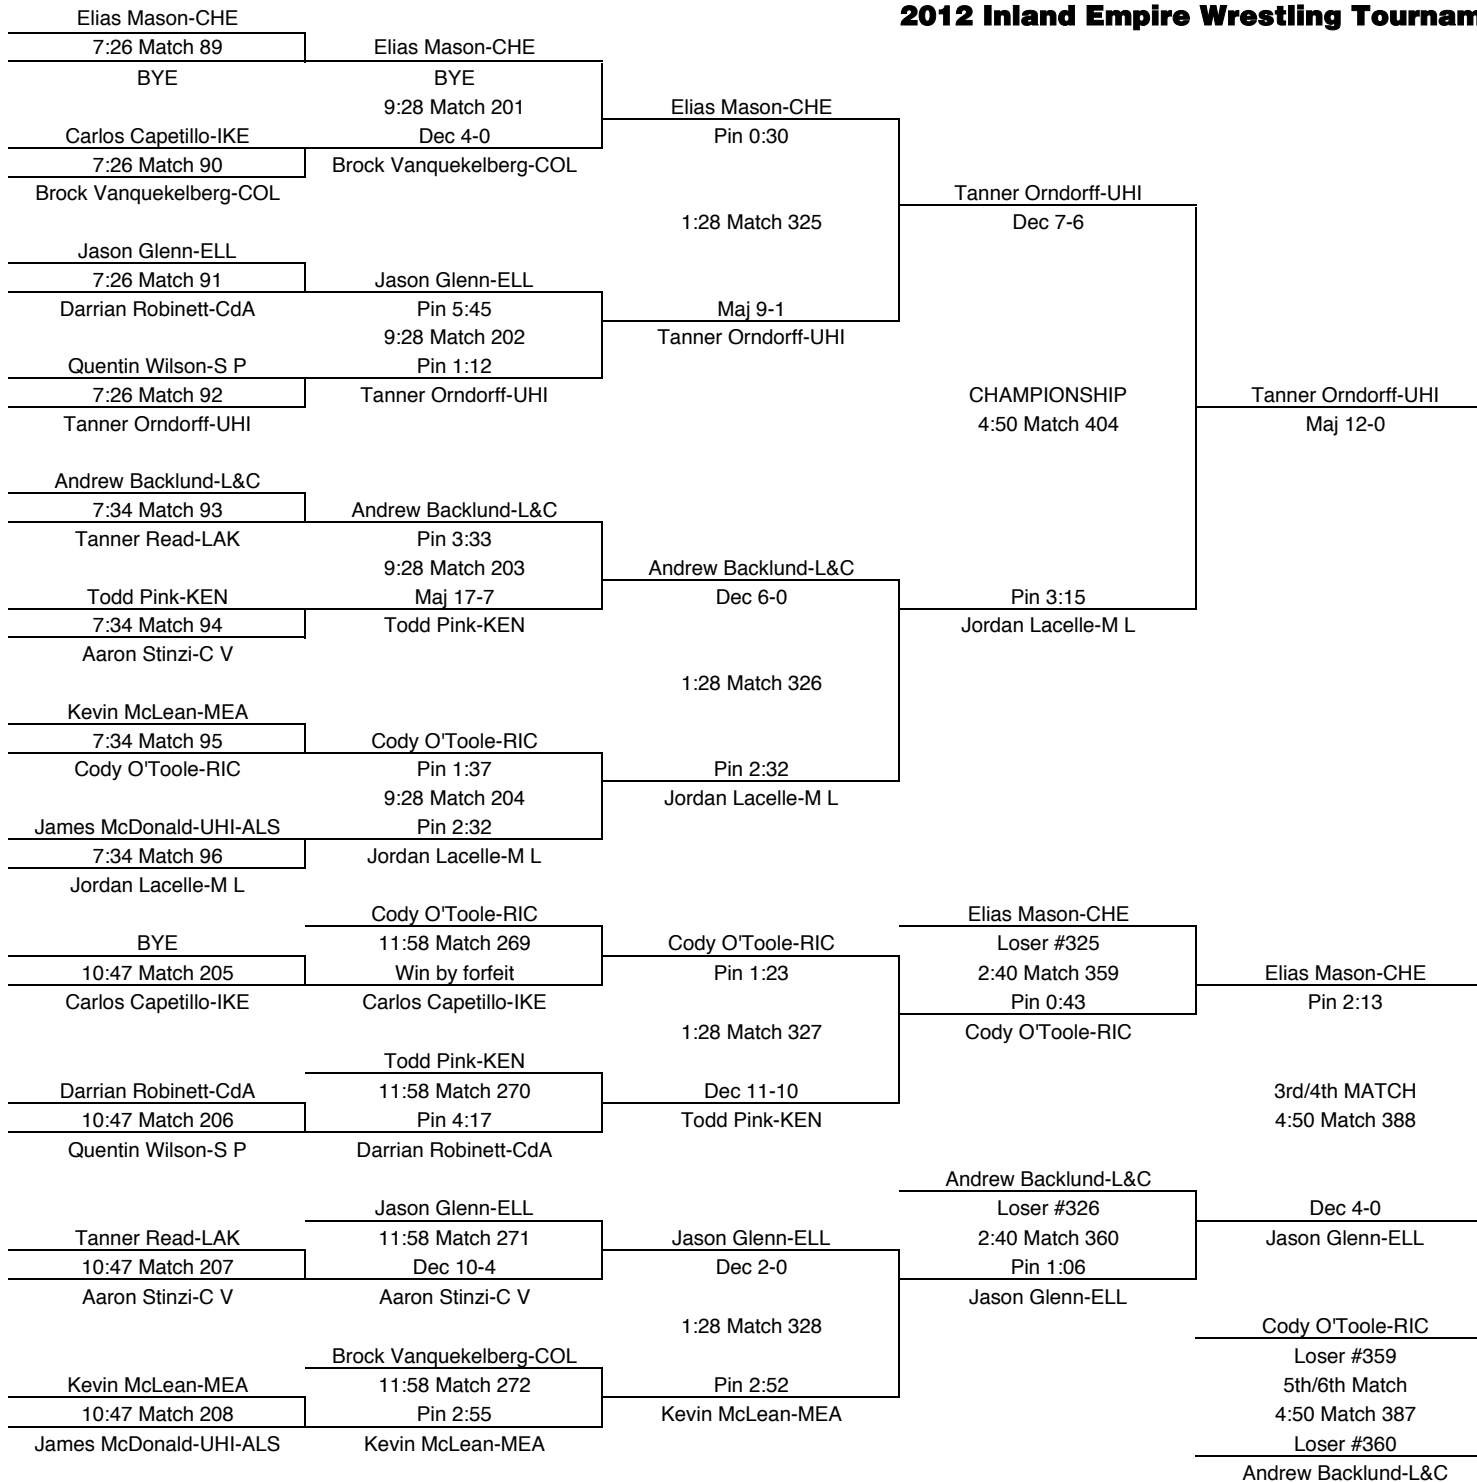

2012 Inland Empire Wrestling Tournament-Dec 7-8, Central Valley

195

TEAM POINTS-195	
1	C V-Central Valley
3	CdA-Couer d'Alene
18	CHE-Cheney
2	COL-Colville
16	ELL-Ellensburg
0	FER-Ferris
3	IKE-Eisenhower
4	KEN-Kennewick
13	L&C-Lewis & Clark
0	LAK-Lakeland
24	M L-Moses Lake
6	MEA-Mead
0	P F-Post Falls
13	RIC-Richland
0	S P-Shadle Park
26	UHI-University
0	W V-West Valley

FINAL PLACES-195	
1st	Tanner Orndorff-UHI
2nd	Jordan Lacelle-M L
3rd	Elias Mason-CHE
4th	Jason Glenn-ELL
5th	Andrew Backlund-L&C
6th	Cody O'Toole-RIC