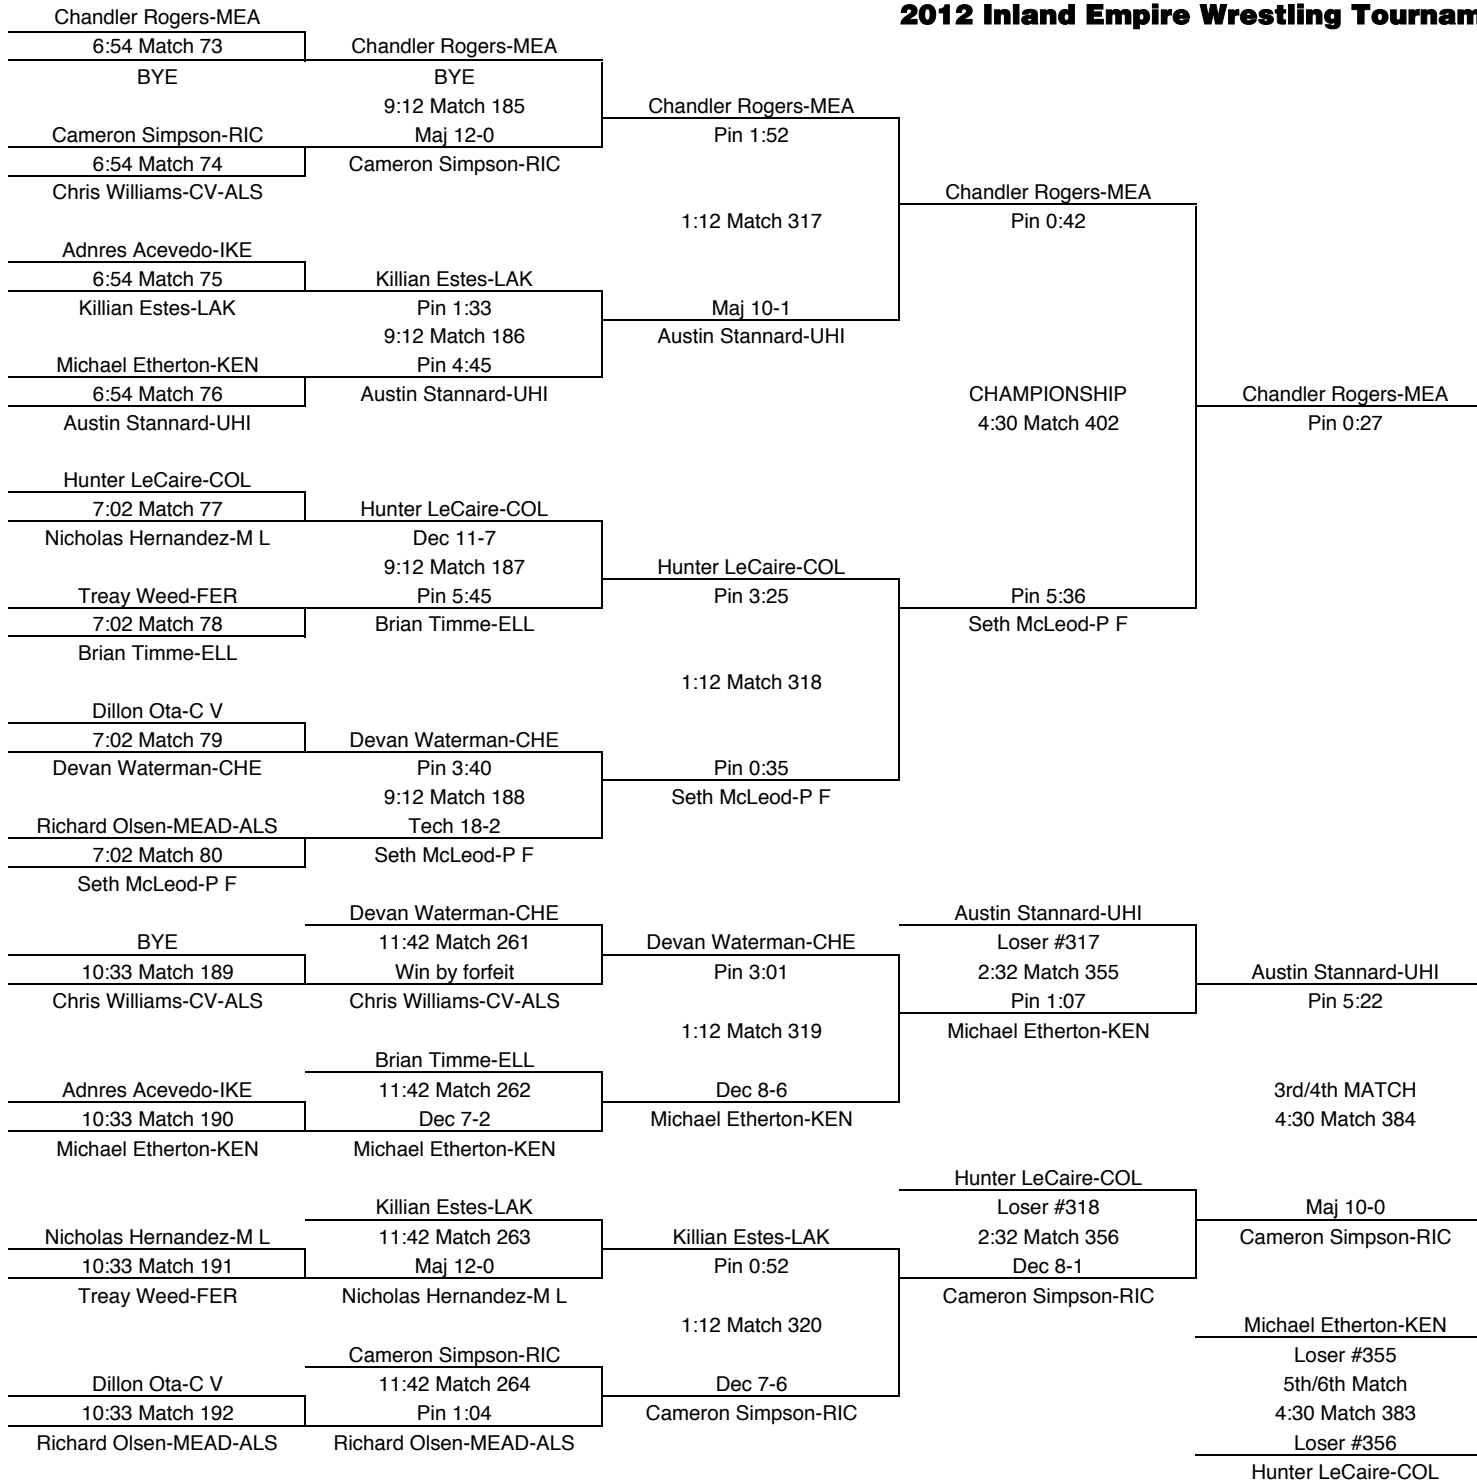

2012 Inland Empire Wrestling Tournament-Dec 7-8, Central Valley

170

TEAM POINTS-170	
0	C V-Central Valley
0	CdA-Couer d'Alene
7	CHE-Cheney
13	COL-Colville
4	ELL-Ellensburg
0	FER-Ferris
0	IKE-Eisenhower
8	KEN-Kennewick
0	L&C-Lewis & Clark
7	LAK-Lakeland
2	M L-Moses Lake
28	MEA-Mead
23.5	P F-Post Falls
14	RIC-Richland
0	S P-Shadle Park
19	UHI-University
0	W V-West Valley

FINAL PLACES-170	
1st	Chandler Rogers-MEA
2nd	Seth McLeod-P F
3rd	Austin Stannard-UHI
4th	Cameron Simpson-RIC
5th	Hunter LeCaire-COL
6th	Michael Etherton-KEN