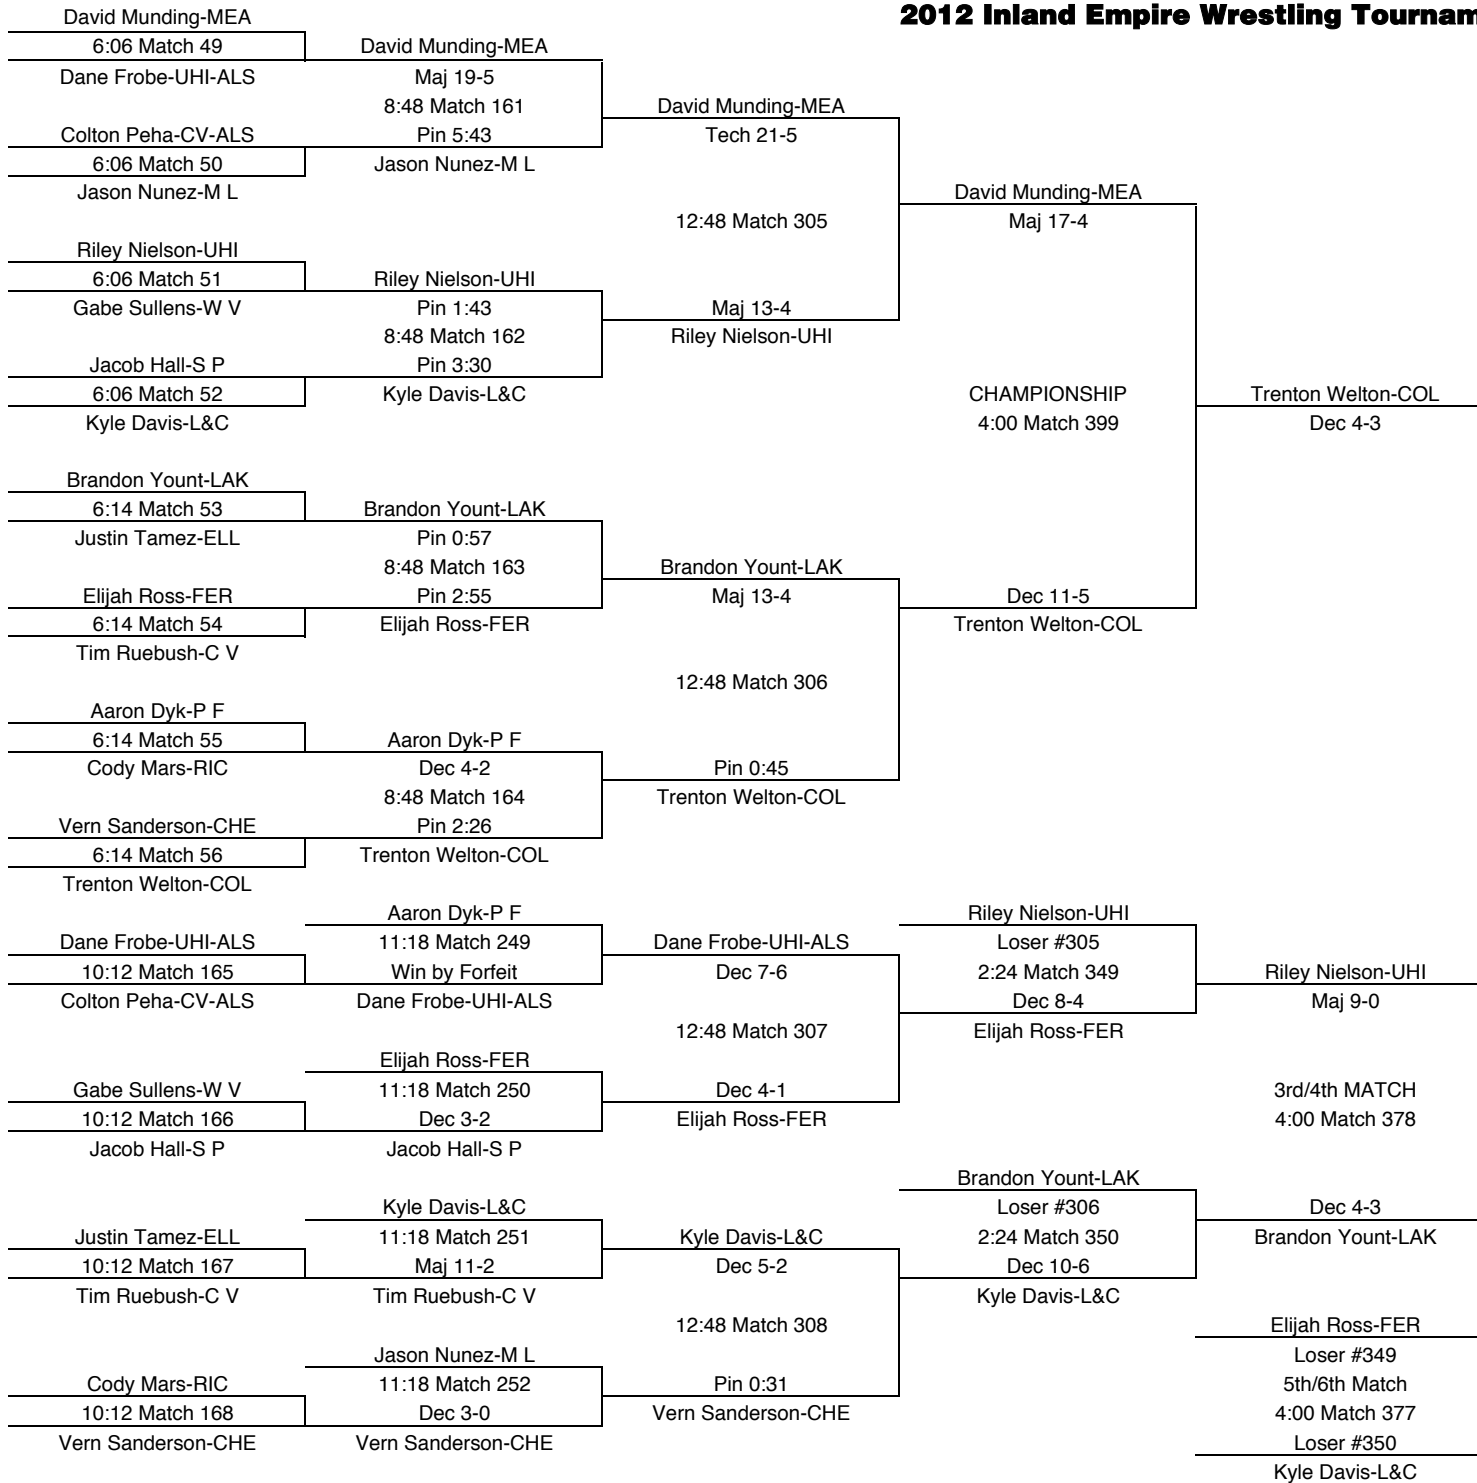

2012 Inland Empire Wrestling Tournament-Dec 7-8, Central Valley

145

TEAM POINTS-145	
2	C V-Central Valley
0	CdA-Couer d'Alene
4	CHE-Cheney
26	COL-Colville
0	ELL-Ellensburg
9	FER-Ferris
0	IKE-Eisenhower
0	KEN-Kennewick
11	L&C-Lewis & Clark
17	LAK-Lakeland
4	M L-Moses Lake
21.5	MEA-Mead
2	P F-Post Falls
0	RIC-Richland
1	S P-Shadle Park
16	UHI-University
0	W V-West Valley

FINAL PLACES-145	
1st	Trenton Welton-COL
2nd	David Munding-MEA
3rd	Brandon Yount-LAK
4th	Riley Nielson-UHI
5th	Kyle Davis-L&C
6th	Elijah Ross-FER