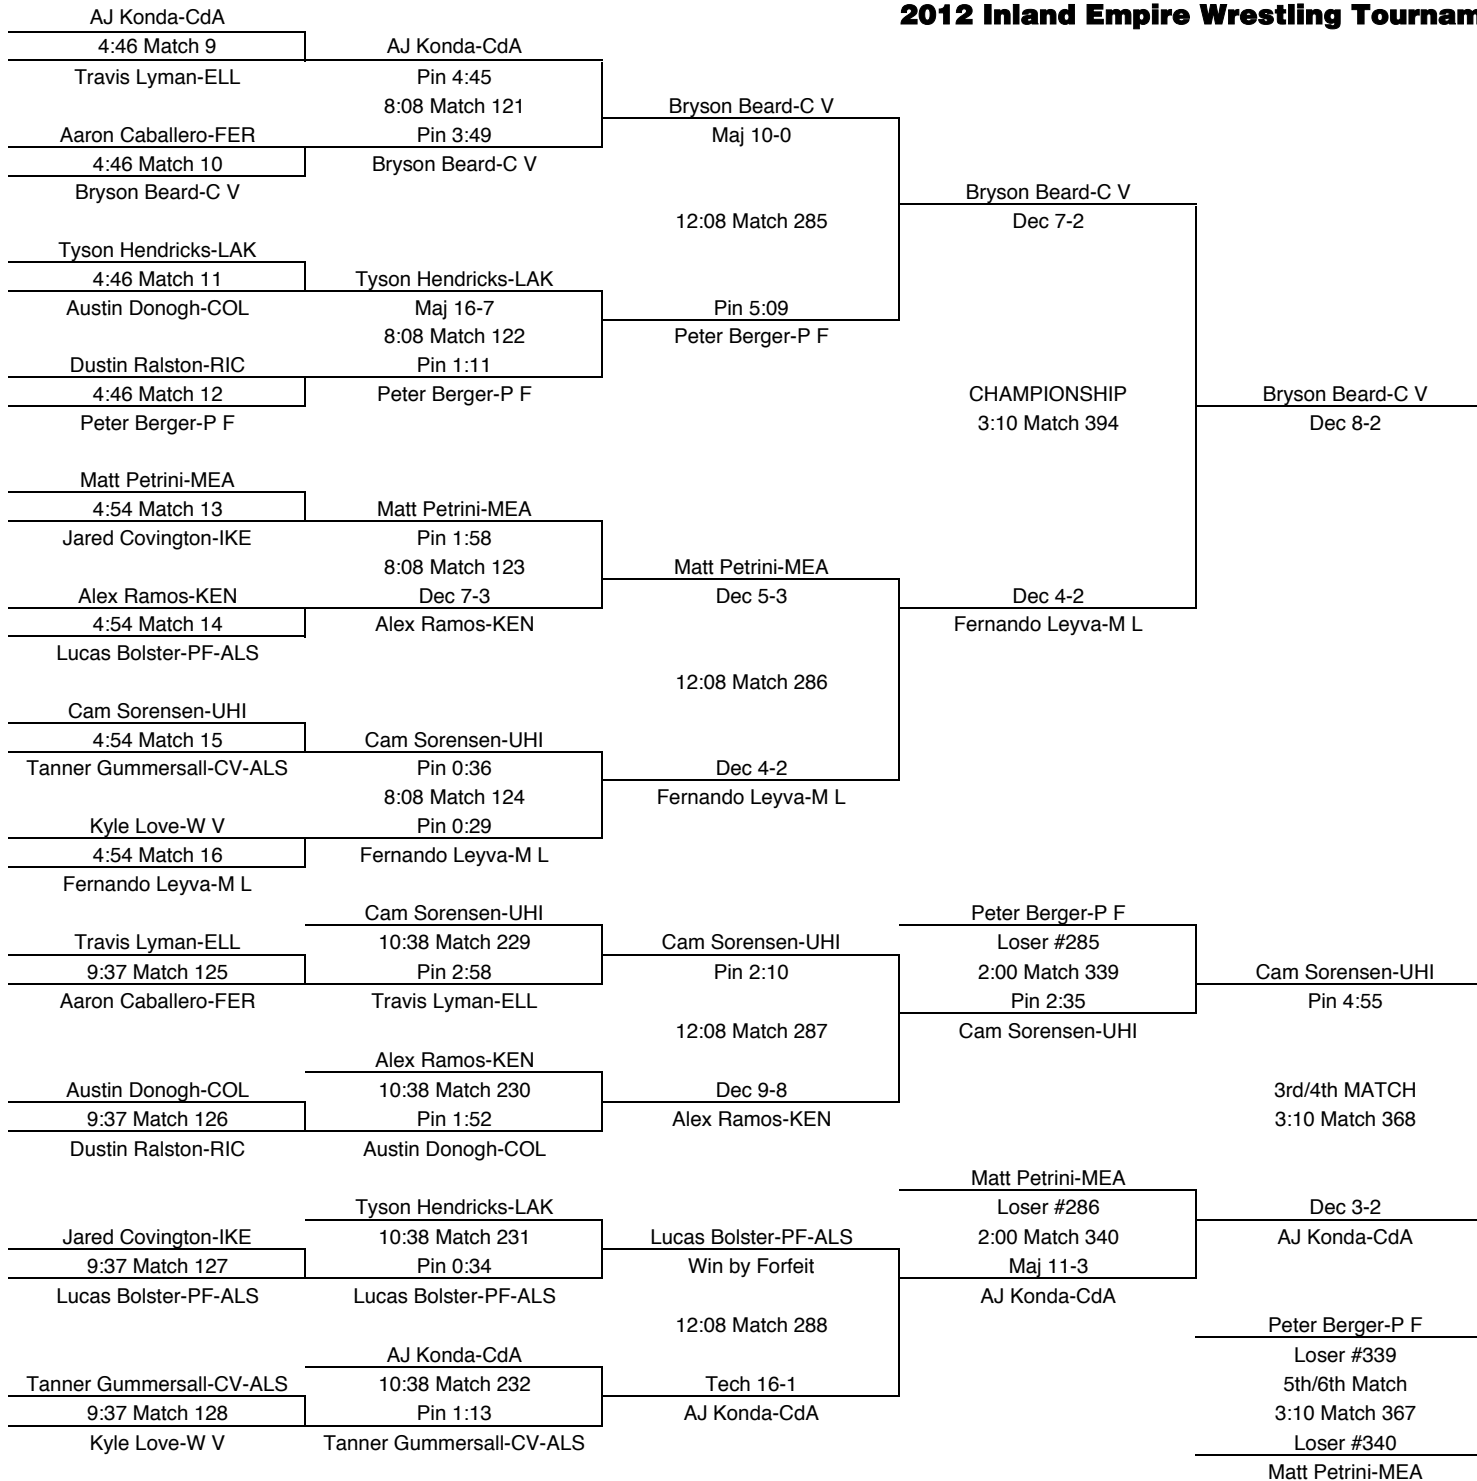

2012 Inland Empire Wrestling Tournament-Dec 7-8, Central Valley

113

TEAM POINTS-113	
25	C V-Central Valley
16.5	CdA-Couer d'Alene
0	CHE-Cheney
3	COL-Colville
3	ELL-Ellensburg
0	FER-Ferris
0	IKE-Eisenhower
3	KEN-Kennewick
0	L&C-Lewis & Clark
3	LAK-Lakeland
20	M L-Moses Lake
11	MEA-Mead
11	P F-Post Falls
0	RIC-Richland
0	S P-Shadle Park
22	UHI-University
0	W V-West Valley

FINAL PLACES-113	
1st	Bryson Beard-C V
2nd	Fernando Leyva-M L
3rd	Cam Sorensen-UHI
4th	AJ Konda-CdA
5th	Matt Petrini-MEA
6th	Peter Berger-P F