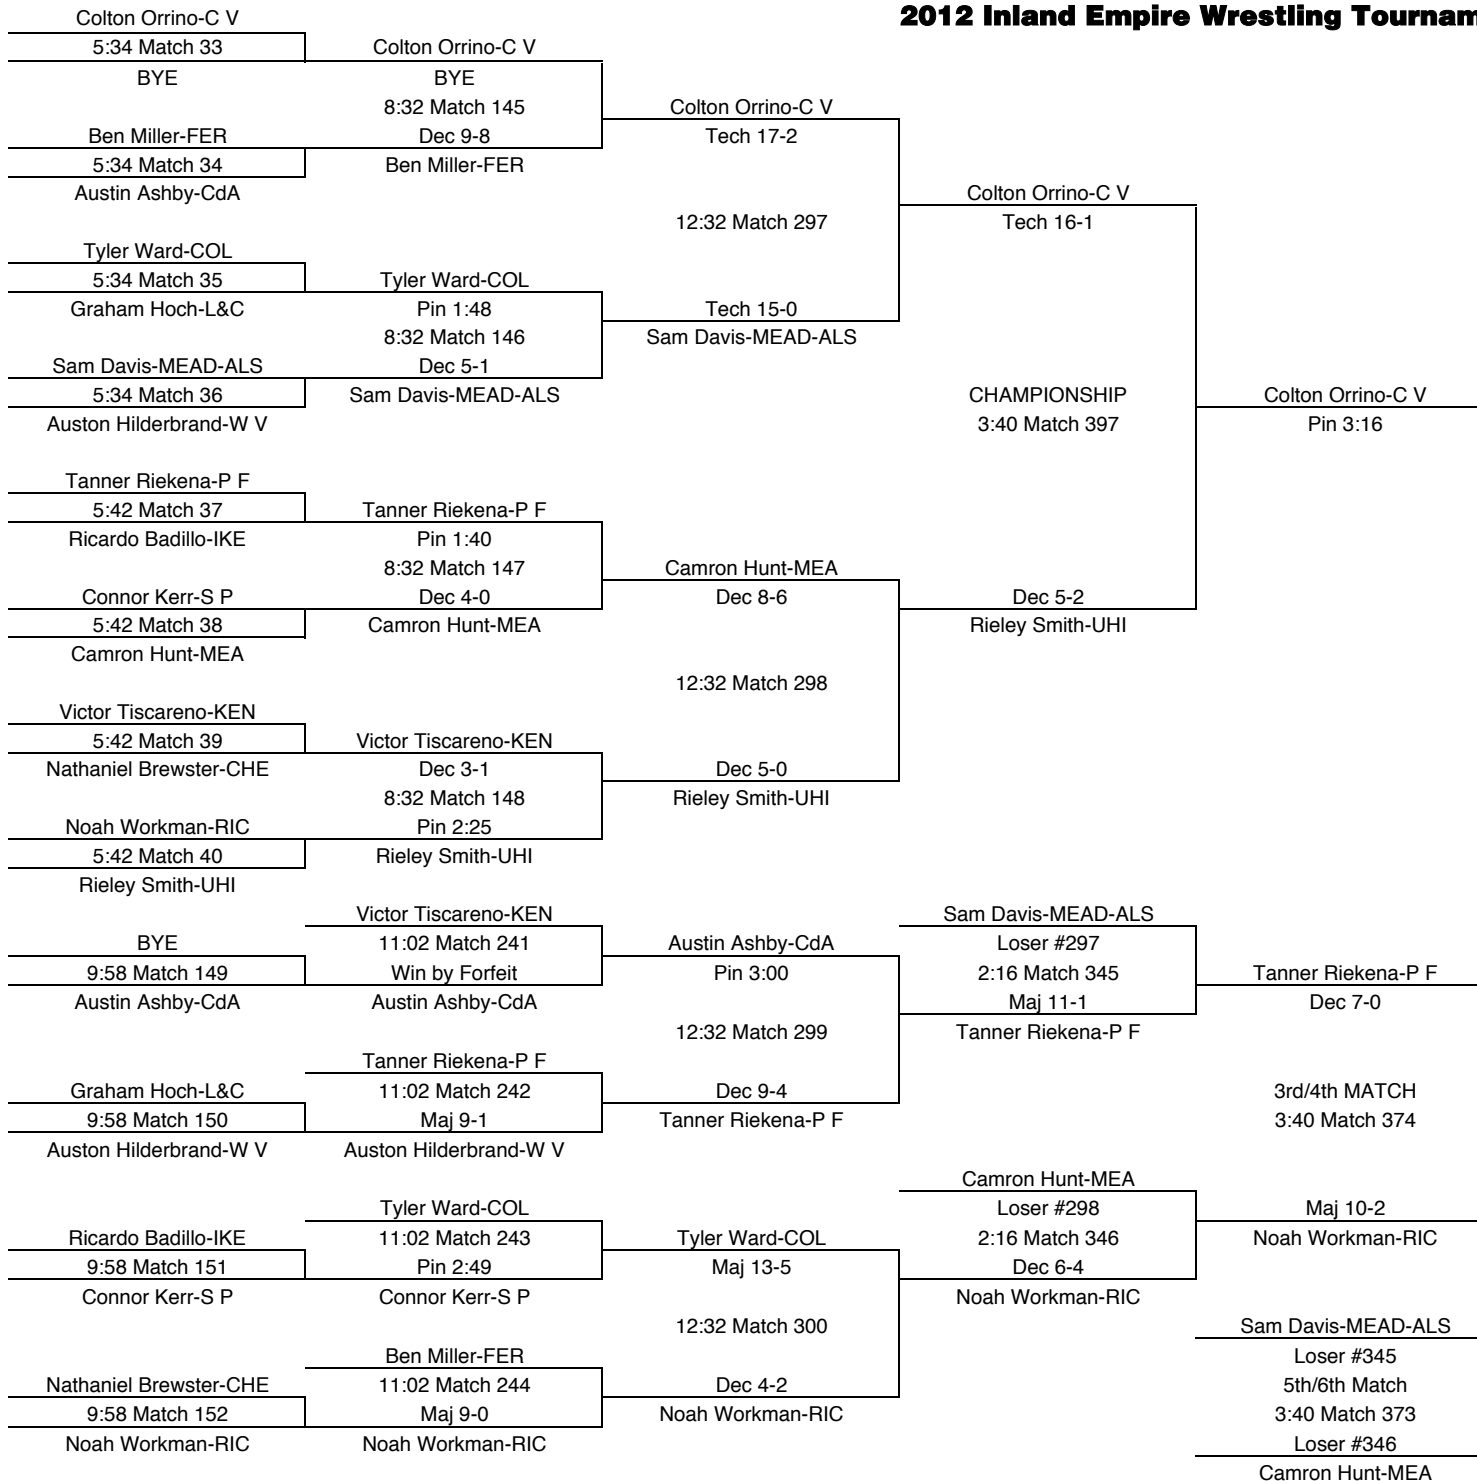

2012 Inland Empire Wrestling Tournament-Dec 7-8, Central Valley

132

TEAM POINTS-132	
27	C V-Central Valley
6	CdA-Couer d'Alene
0	CHE-Cheney
6	COL-Colville
0	ELL-Ellensburg
2	FER-Ferris
0	IKE-Eisenhower
2	KEN-Kennewick
0	L&C-Lewis & Clark
0	LAK-Lakeland
0	M L-Moses Lake
7	MEA-Mead
19	P F-Post Falls
13	RIC-Richland
3	S P-Shadle Park
20	UHI-University
2	W V-West Valley

FINAL PLACES-132	
1st	Colton Orrino-C V
2nd	Rieley Smith-UHI
3rd	Tanner Riekena-P F
4th	Noah Workman-RIC
5th	Sam Davis-MEAD-ALS
6th	Camron Hunt-MEA