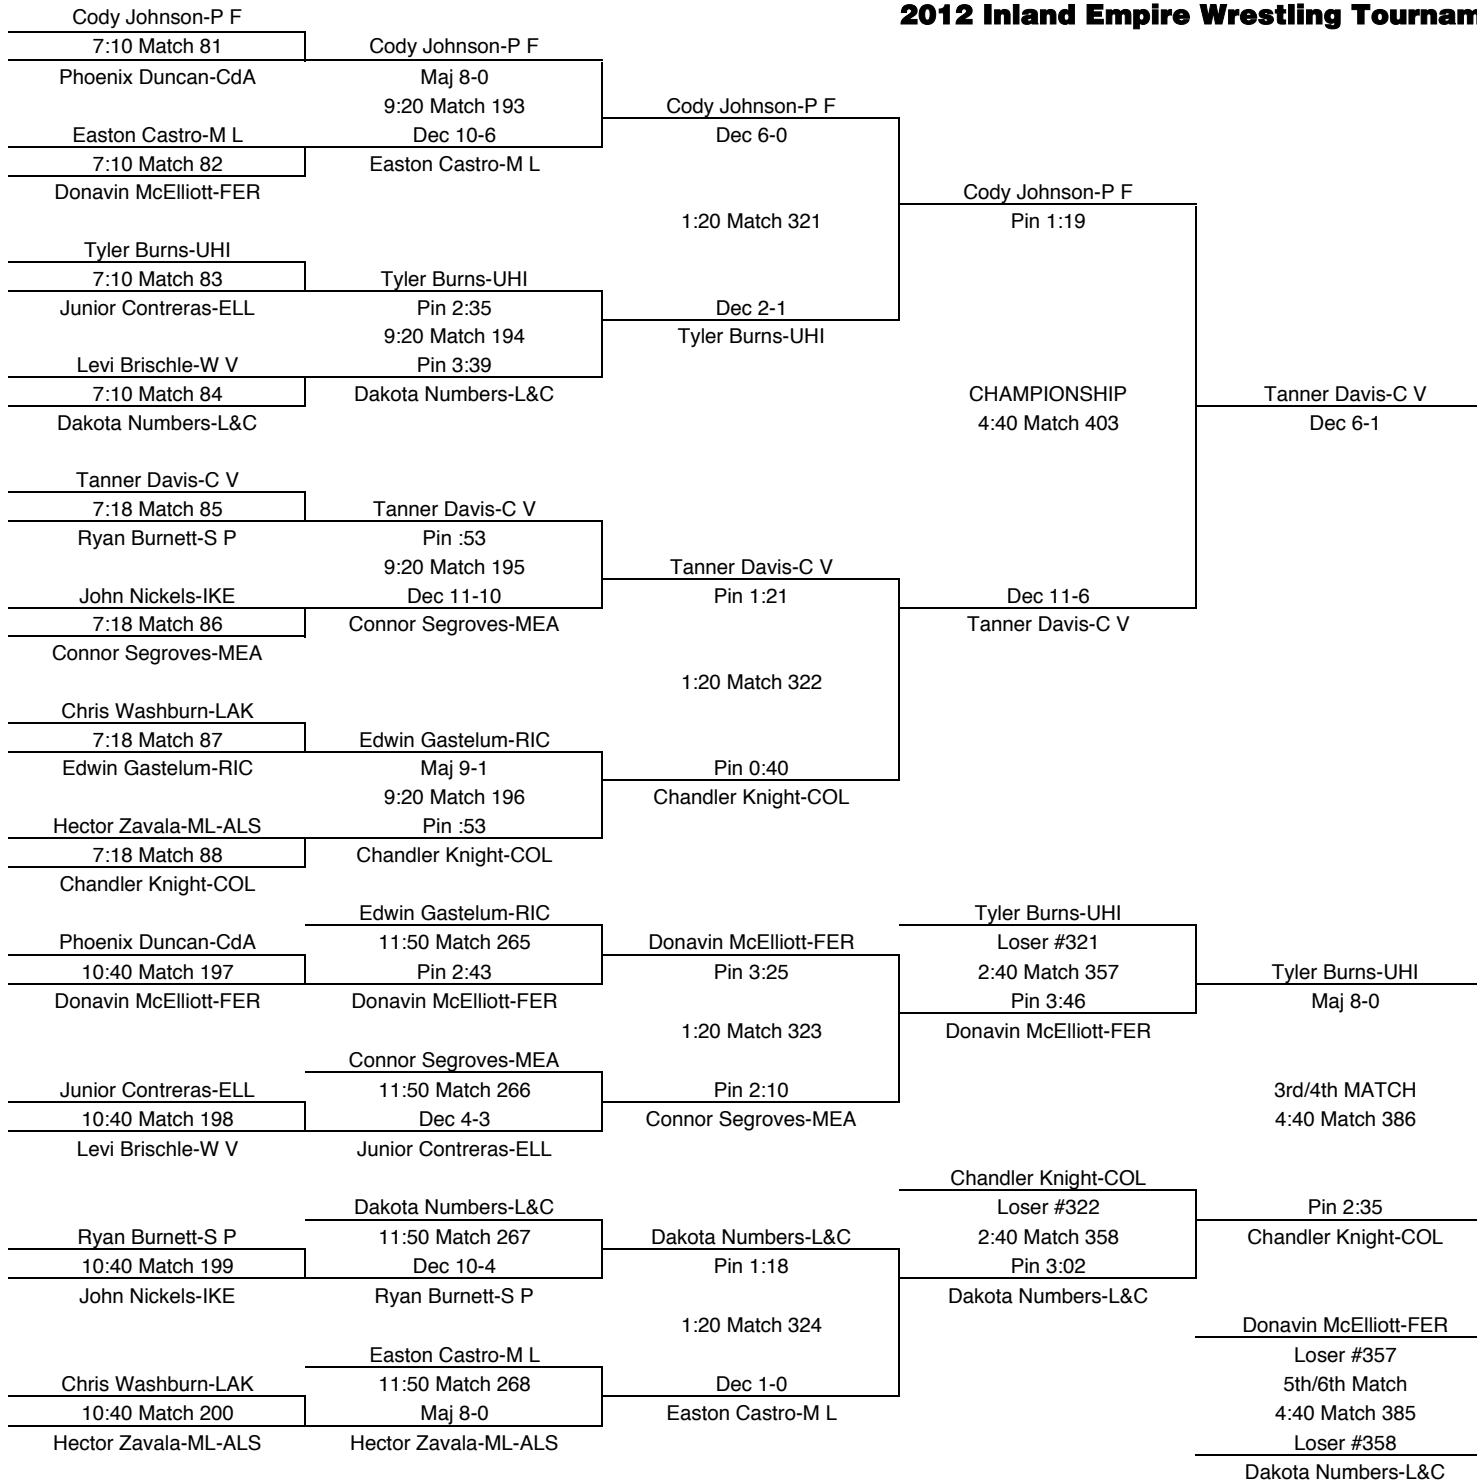

2012 Inland Empire Wrestling Tournament-Dec 7-8, Central Valley

182

TEAM POINTS-182	
26	C V-Central Valley
0	CdA-Couer d'Alene
0	CHE-Cheney
22	COL-Colville
1	ELL-Ellensburg
12	FER-Ferris
0	IKE-Eisenhower
0	KEN-Kennewick
16.5	L&C-Lewis & Clark
0	LAK-Lakeland
3	M L-Moses Lake
5	MEA-Mead
21	P F-Post Falls
3	RIC-Richland
1	S P-Shadle Park
15	UHI-University
0	W V-West Valley

FINAL PLACES-182	
1st	Tanner Davis-C V
2nd	Cody Johnson-P F
3rd	Chandler Knight-COL
4th	Tyler Burns-UHI
5th	Dakota Numbers-L&C
6th	Donavin McElliott-FER