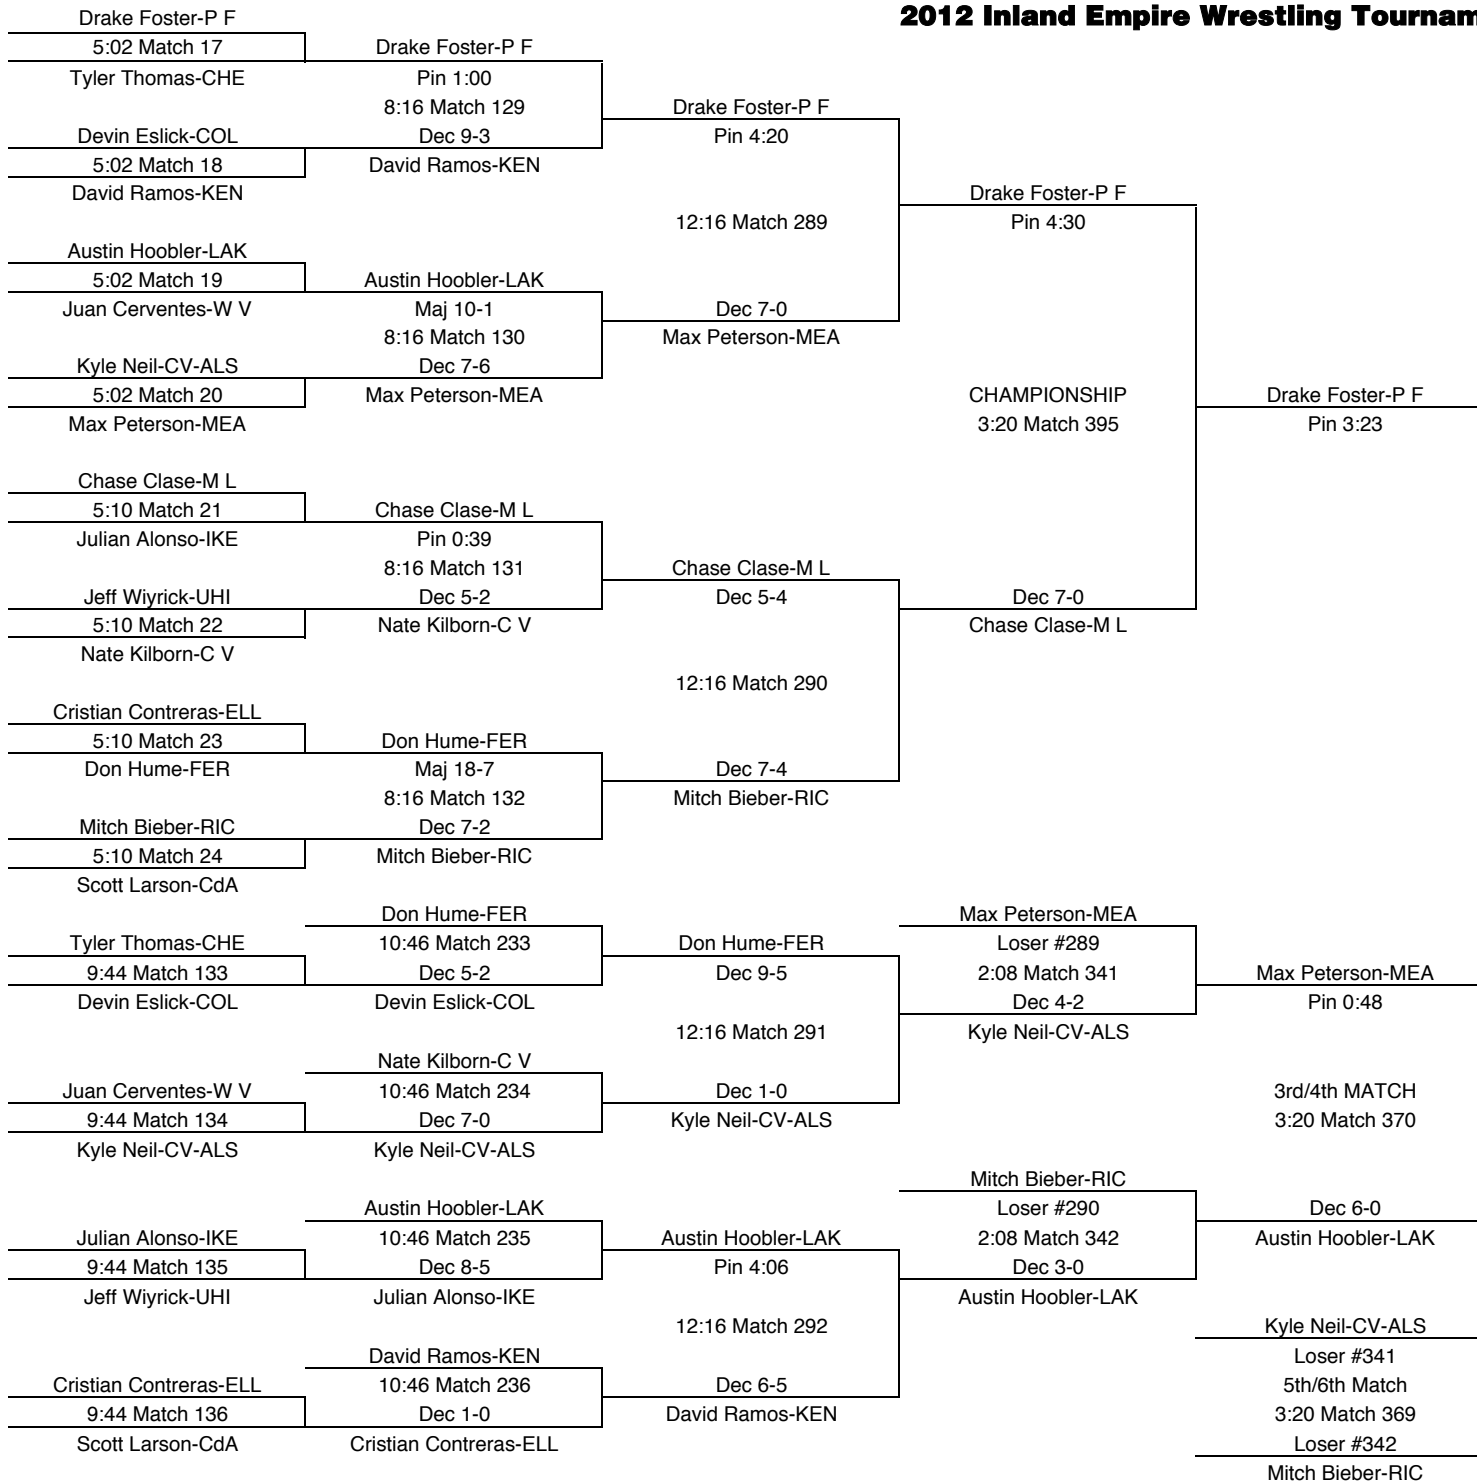

2012 Inland Empire Wrestling Tournament-Dec 7-8, Central Valley

120

TEAM POINTS-120	
2	C V-Central Valley
0	CdA-Couer d'Alene
0	CHE-Cheney
1	COL-Colville
1	ELL-Ellensburg
4	FER-Ferris
1	IKE-Eisenhower
3	KEN-Kennewick
0	L&C-Lewis & Clark
15	LAK-Lakeland
20	M L-Moses Lake
18	MEA-Mead
30	P F-Post Falls
9	RIC-Richland
0	S P-Shadle Park
0	UHI-University
0	W V-West Valley

FINAL PLACES-120	
1st	Drake Foster-P F
2nd	Mitch Bieber-RIC
3rd	Max Peterson-MEA
4th	Austin Hoobler-LAK
5th	Mitch Bieber-RIC
6th	Kyle Neil-CV-ALS