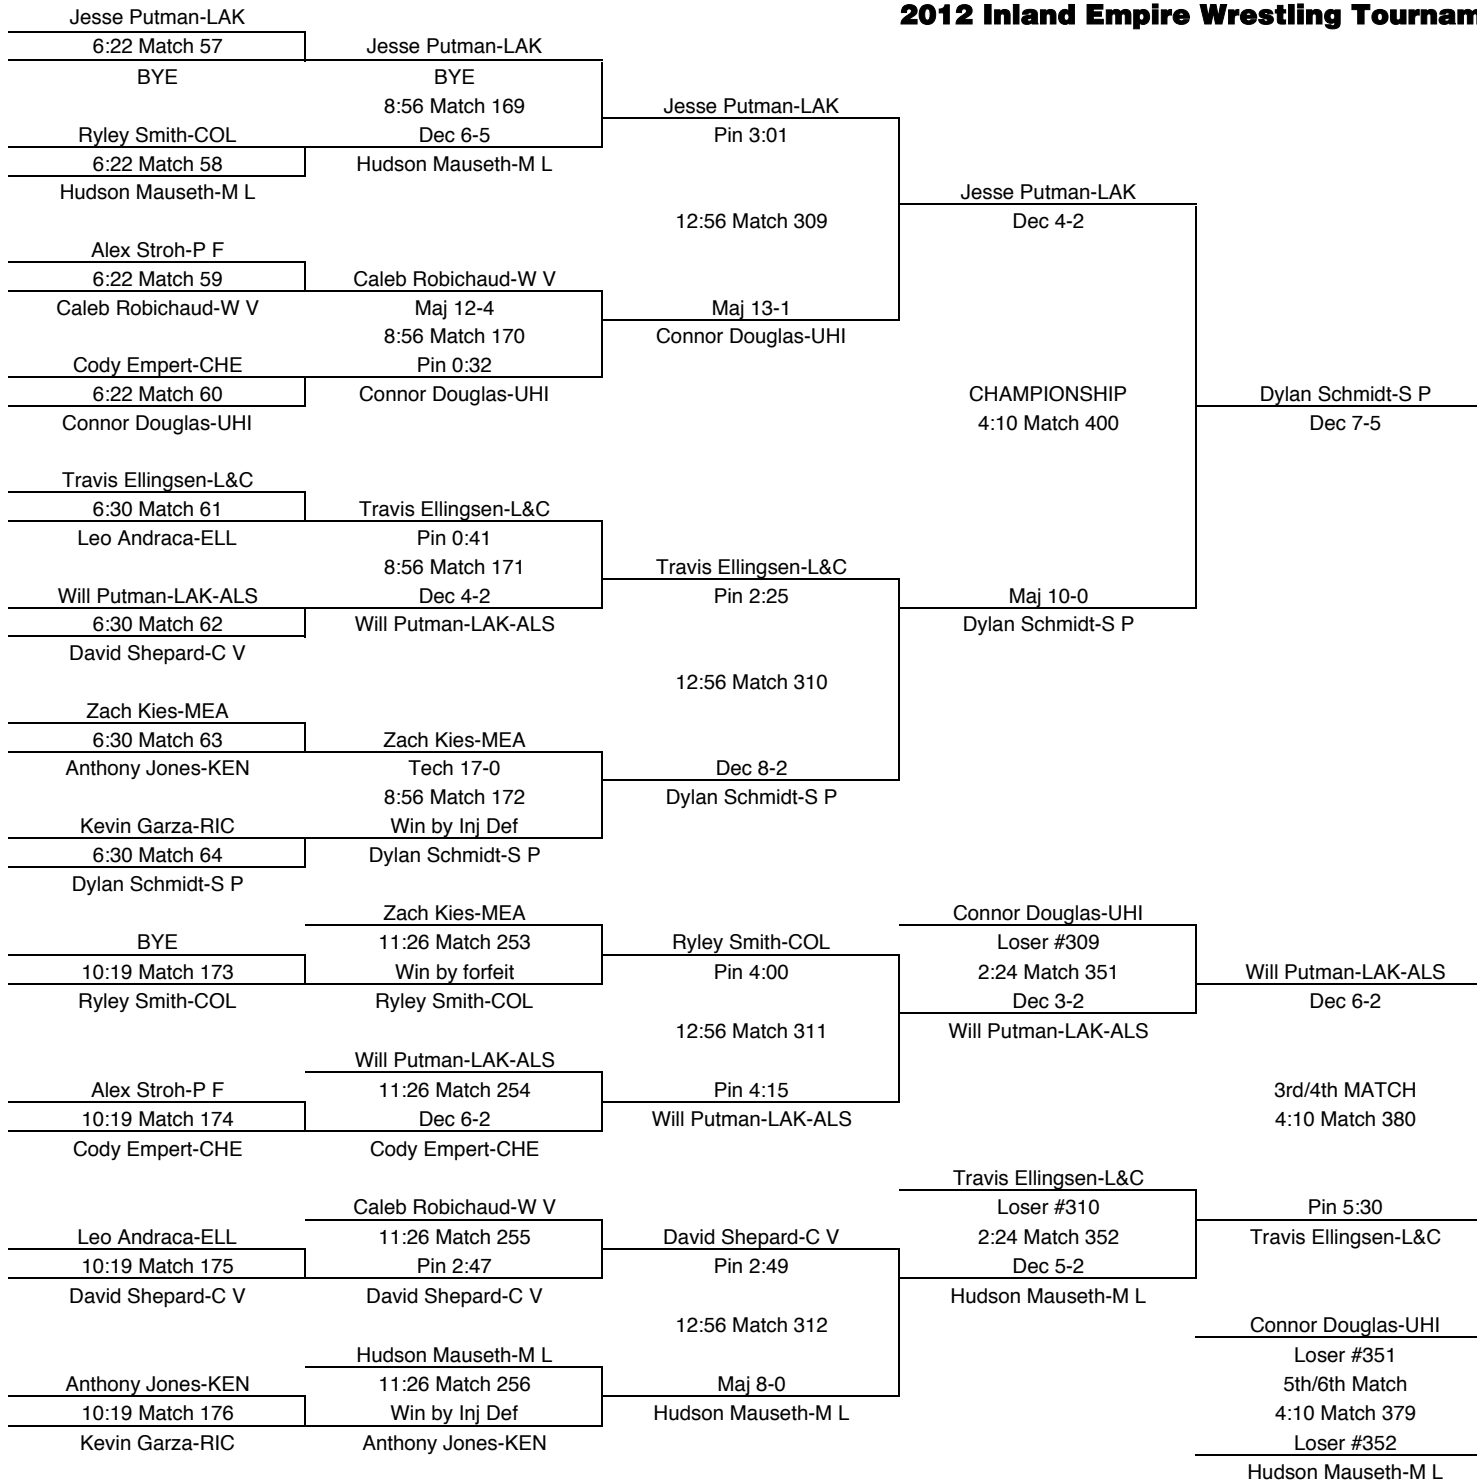

2012 Inland Empire Wrestling Tournament-Dec 7-8, Central Valley

152

TEAM POINTS-152	
6	C V-Central Valley
0	CdA-Couer d'Alene
1	CHE-Cheney
6	COL-Colville
0	ELL-Ellensburg
0	FER-Ferris
0	IKE-Eisenhower
3	KEN-Kennewick
20	L&C-Lewis & Clark
20	LAK-Lakeland
8	M L-Moses Lake
3.5	MEA-Mead
0	P F-Post Falls
0	RIC-Richland
25	S P-Shadle Park
14	UHI-University
3	W V-West Valley

FINAL PLACES-152	
1st	Dylan Schmidt-S P
2nd	Jesse Putman-LAK
3rd	Travis Ellingsen-L&C
4th	Will Putman-LAK-ALS
5th	Connor Douglas-UHI
6th	Hudson Mauseth-M L