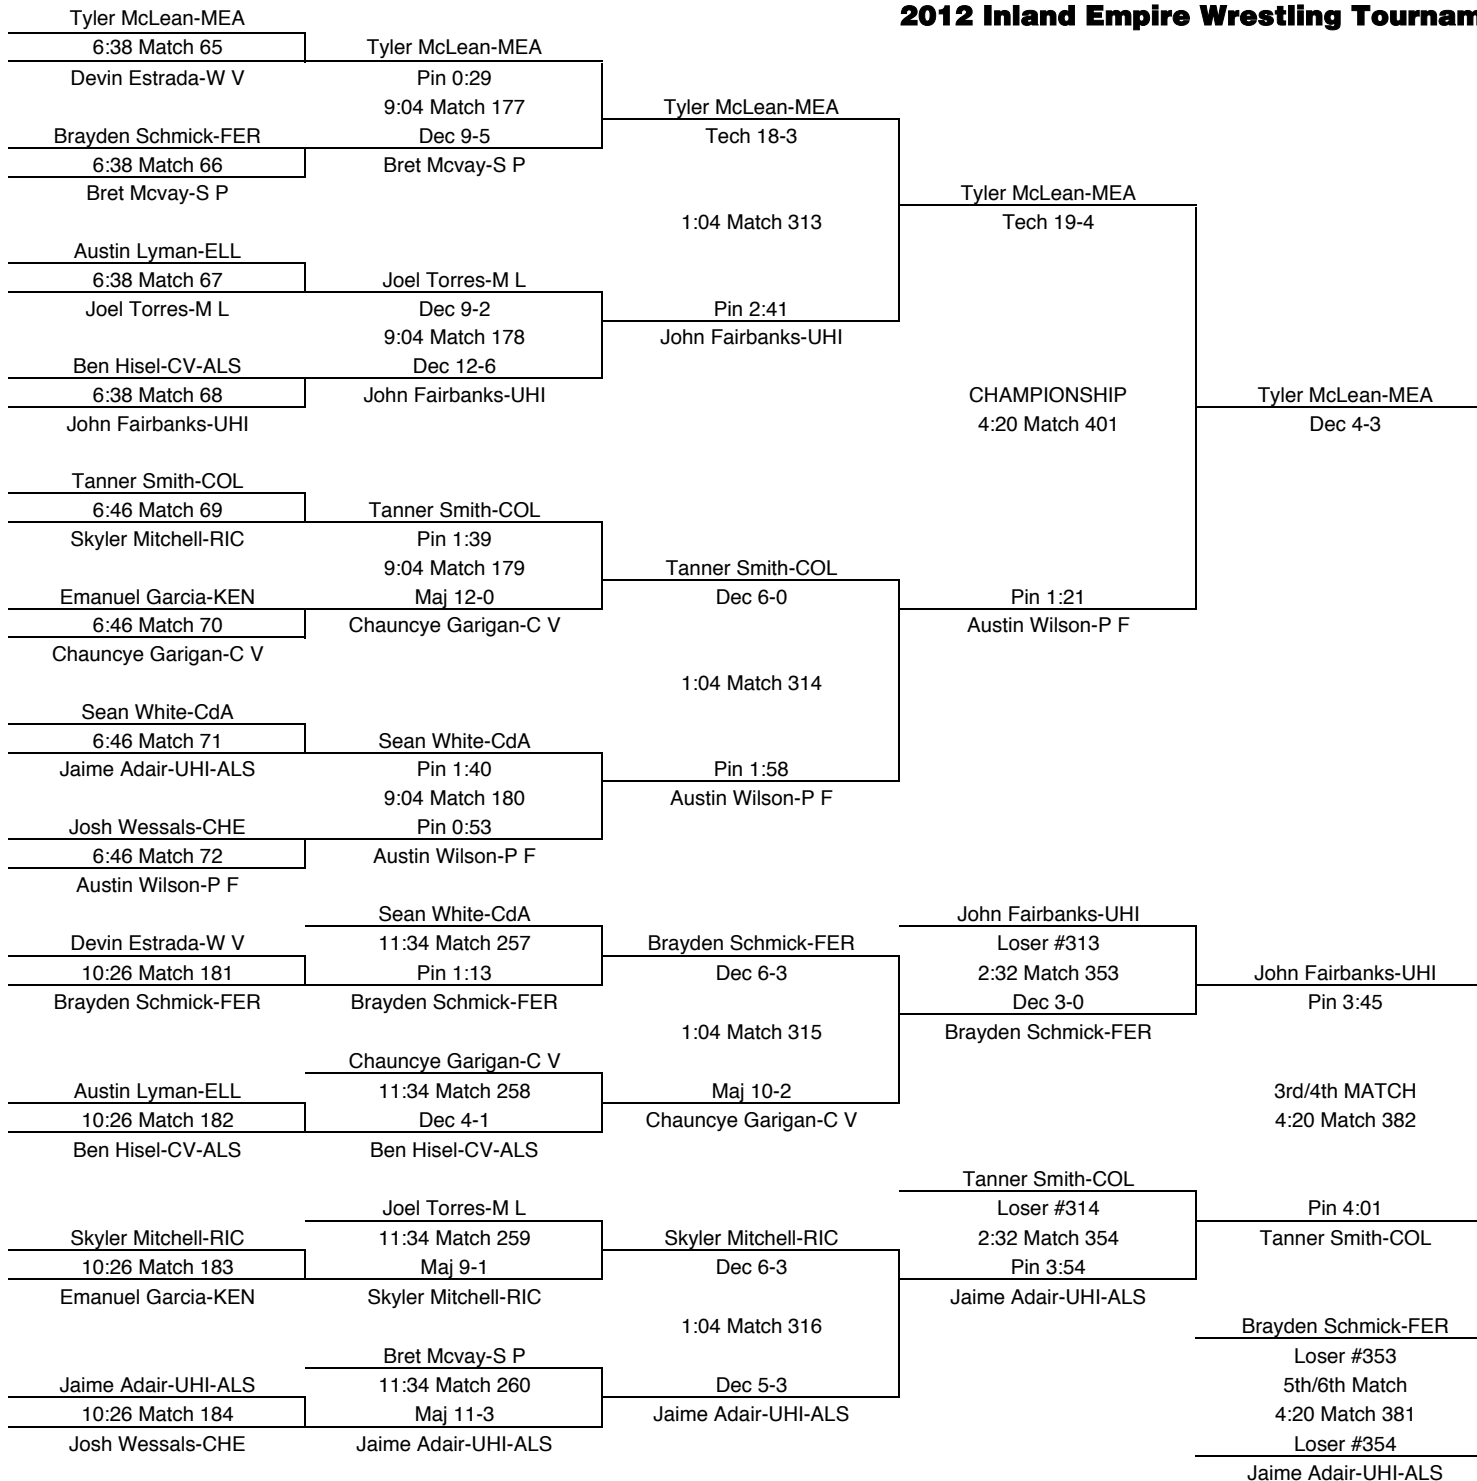

2012 Inland Empire Wrestling Tournament-Dec 7-8, Central Valley

160

TEAM POINTS-160	
5	C V-Central Valley
4	CdA-Couer d'Alene
0	CHE-Cheney
20	COL-Colville
0	ELL-Ellensburg
10	FER-Ferris
0	IKE-Eisenhower
0	KEN-Kennewick
0	L&C-Lewis & Clark
0	LAK-Lakeland
2	M L-Moses Lake
27	MEA-Mead
24	P F-Post Falls
3	RIC-Richland
2	S P-Shadle Park
16	UHI-University
0	W V-West Valley

FINAL PLACES-160	
1st	Tyler McLean-MEA
2nd	Austin Wilson-P F
3rd	Tanner Smith-COL
4th	John Fairbanks-UHI
5th	Brayden Schmick-FER
6th	Jaime Adair-UHI-ALS