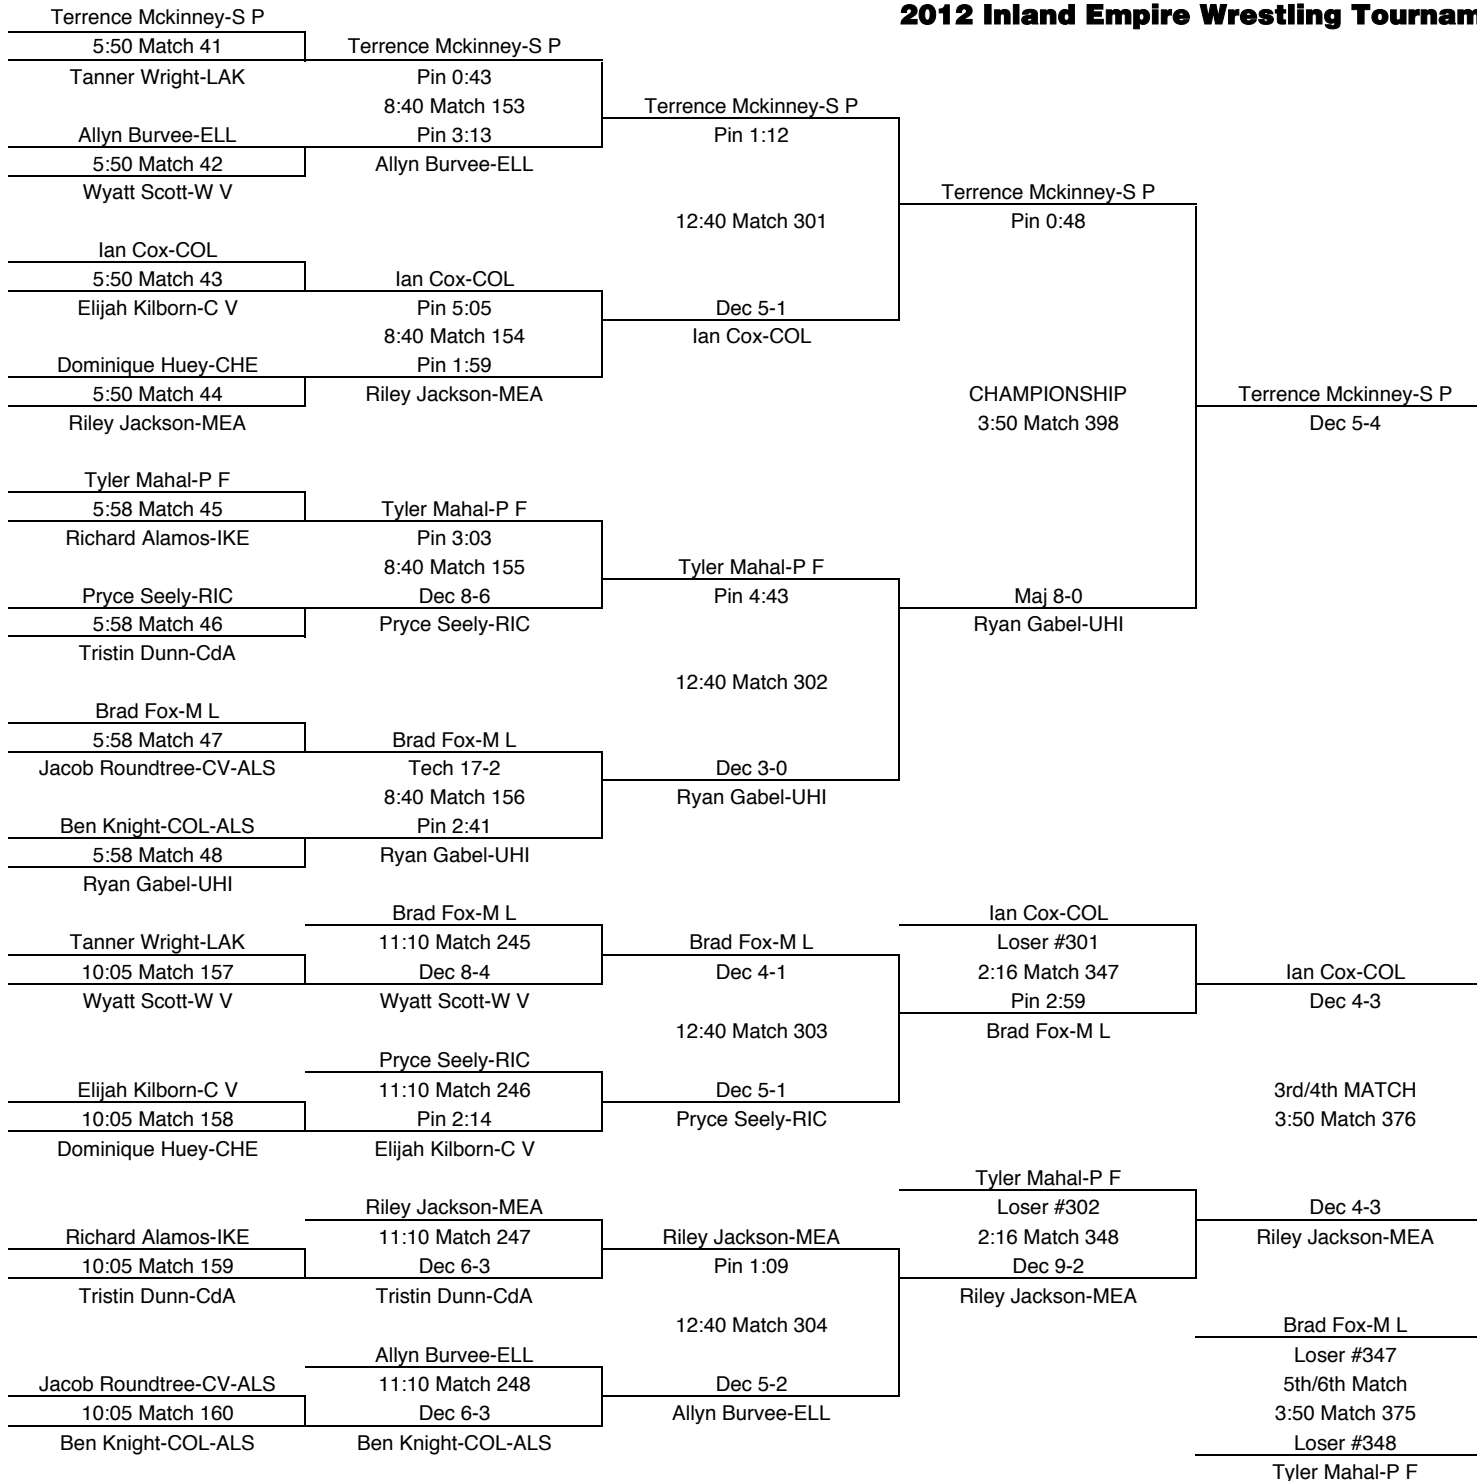

2012 Inland Empire Wrestling Tournament-Dec 7-8, Central Valley

138

TEAM POINTS-138	
3	C V-Central Valley
1	CdA-Couer d'Alene
0	CHE-Cheney
16	COL-Colville
5	ELL-Ellensburg
0	FER-Ferris
0	IKE-Eisenhower
0	KEN-Kennewick
0	L&C-Lewis & Clark
0	LAK-Lakeland
10.5	M L-Moses Lake
16	MEA-Mead
13	P F-Post Falls
3	RIC-Richland
28	S P-Shadle Park
21	UHI-University
1	W V-West Valley

FINAL PLACES-138	
1st	Terrence Mckinney-S P
2nd	Ryan Gabel-UHI
3rd	Ian Cox-COL
4th	Riley Jackson-MEA
5th	Tyler Mahal-P F
6th	Brad Fox-M L