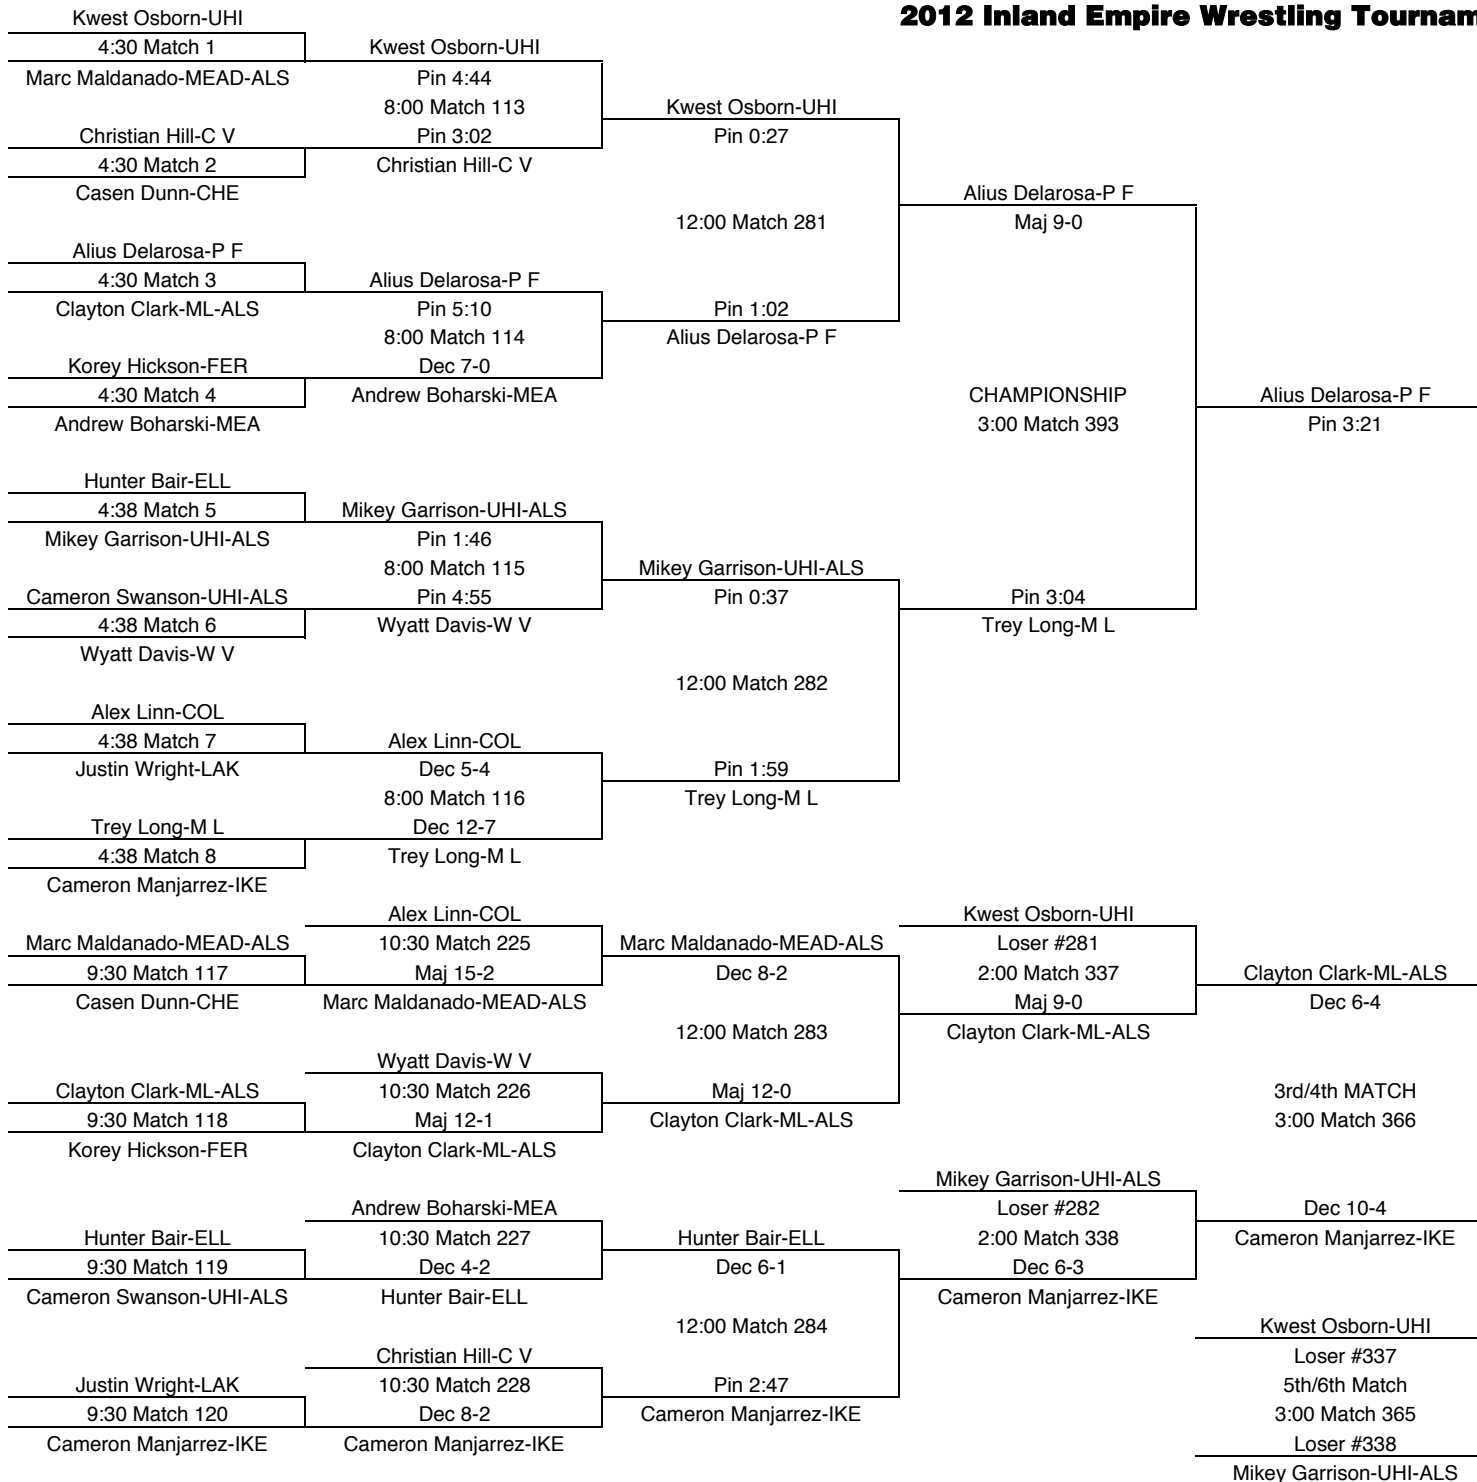

2012 Inland Empire Wrestling Tournament-Dec 7-8, Central Valley

106

TEAM POINTS-106	
4	C V-Central Valley
0	CdA-Couer d'Alene
0	CHE-Cheney
2	COL-Colville
2	ELL-Ellensburg
0	FER-Ferris
15	IKE-Eisenhower
0	KEN-Kennewick
0	L&C-Lewis & Clark
0	LAK-Lakeland
22	M L-Moses Lake
2	MEA-Mead
29	P F-Post Falls
0	RIC-Richland
0	S P-Shadle Park
13	UHI-University
4	W V-West Valley