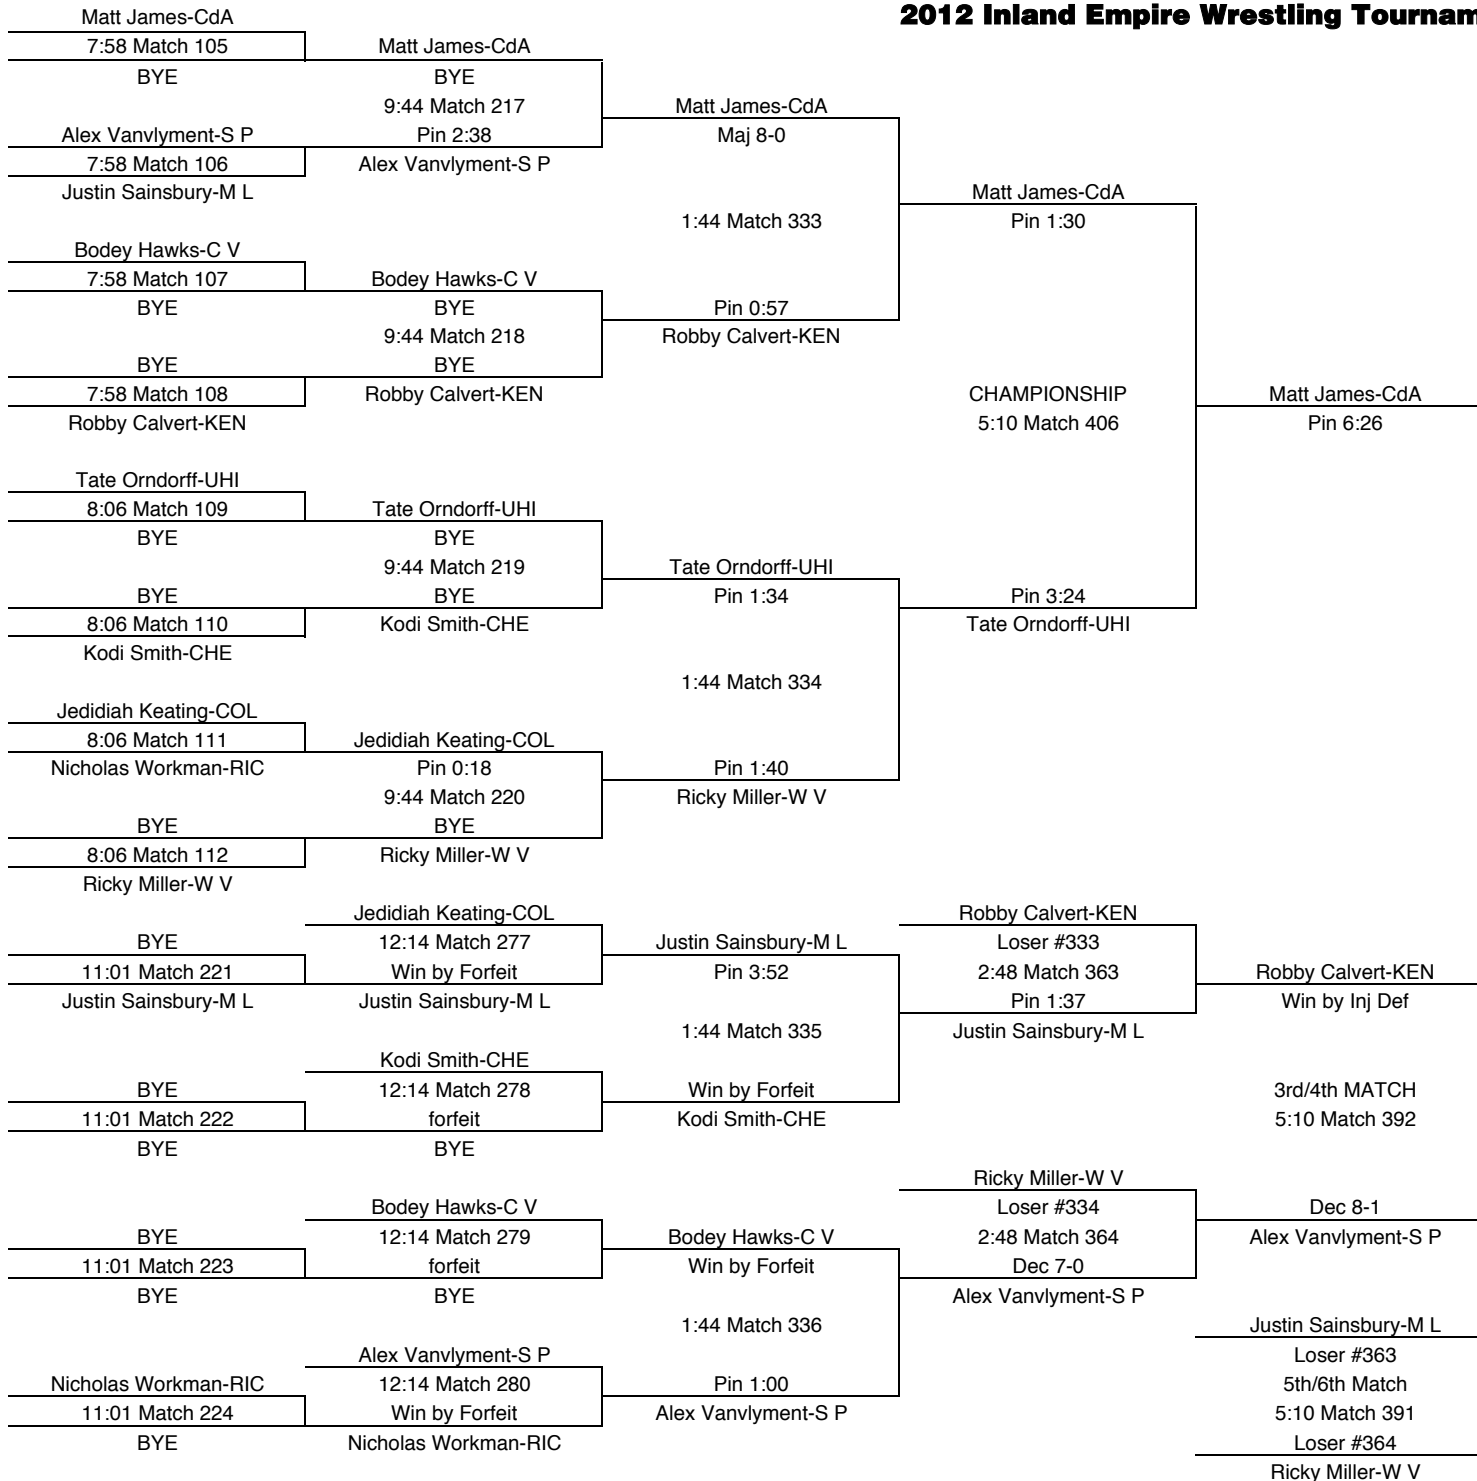

2012 Inland Empire Wrestling Tournament-Dec 7-8, Central Valley

285

TEAM POINTS-285	
3	C V-Central Valley
27	CdA-Couer d'Alene
3	CHE-Cheney
4	COL-Colville
0	ELL-Ellensburg
0	FER-Ferris
0	IKE-Eisenhower
20	KEN-Kennewick
0	L&C-Lewis & Clark
0	LAK-Lakeland
12	M L-Moses Lake
0	MEA-Mead
0	P F-Post Falls
3	RIC-Richland
16	S P-Shadle Park
22	UHI-University
13	W V-West Valley

FINAL PLACES-285	
1st	Matt James-CdA
2nd	Tate Orndorff-UHI
3rd	Robby Calvert-KEN
4th	Alex Vanvlyment-S P
5th	Ricky Miller-W V
6th	Justin Sainsbury-M L