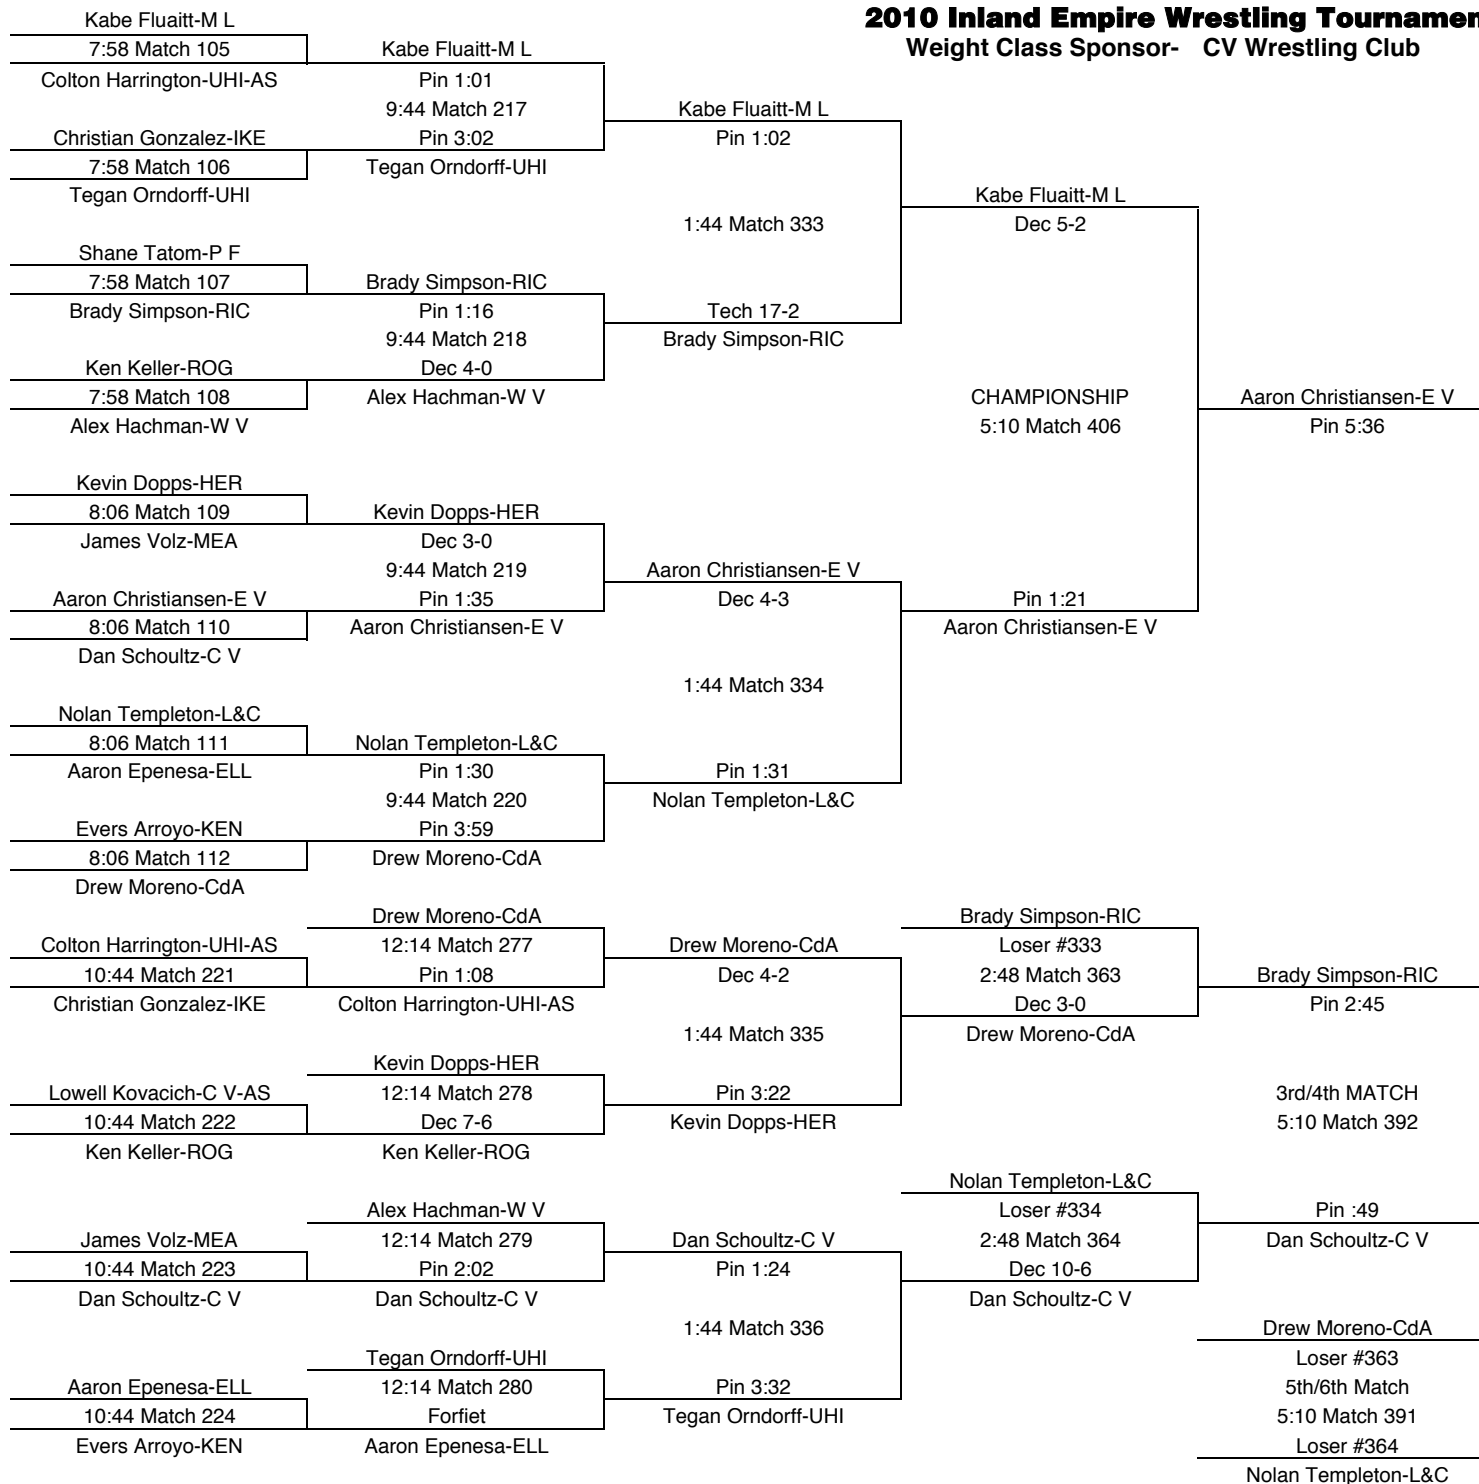

2010 Inland Empire Wrestling Tournament-Dec 10-11, Central Valley
Weight Class Sponsor- CV Wrestling Club

285

TEAM POINTS-285	
17	C V-Central Valley
13	CdA-Couer d'Alene
0	CHE-Cheney
28	E V-East Valley
1	ELL-Ellensburg
0	FER-Ferris
5	HER-Hermiston
0	IKE-Eisenhower
0	KEN-Kennewick
11	L&C-Lewis & Clark
0	LAK-Lakeland
22	M L-Moses Lake
0	MEA-Mead
0	P F-Post Falls
19.5	RIC-Richland
1	ROG-Rogers
7	UHI-University
2	W V-West Valley

FINAL PLACES-285	
1st	Aaron Christiansen-E V
2nd	Kabe Fluiatt-M L
3rd	Brady Simpson-RIC
4th	Dan Schoultz-C V
5th	Drew Moreno-CdA
6th	Nolan Templeton-L&C