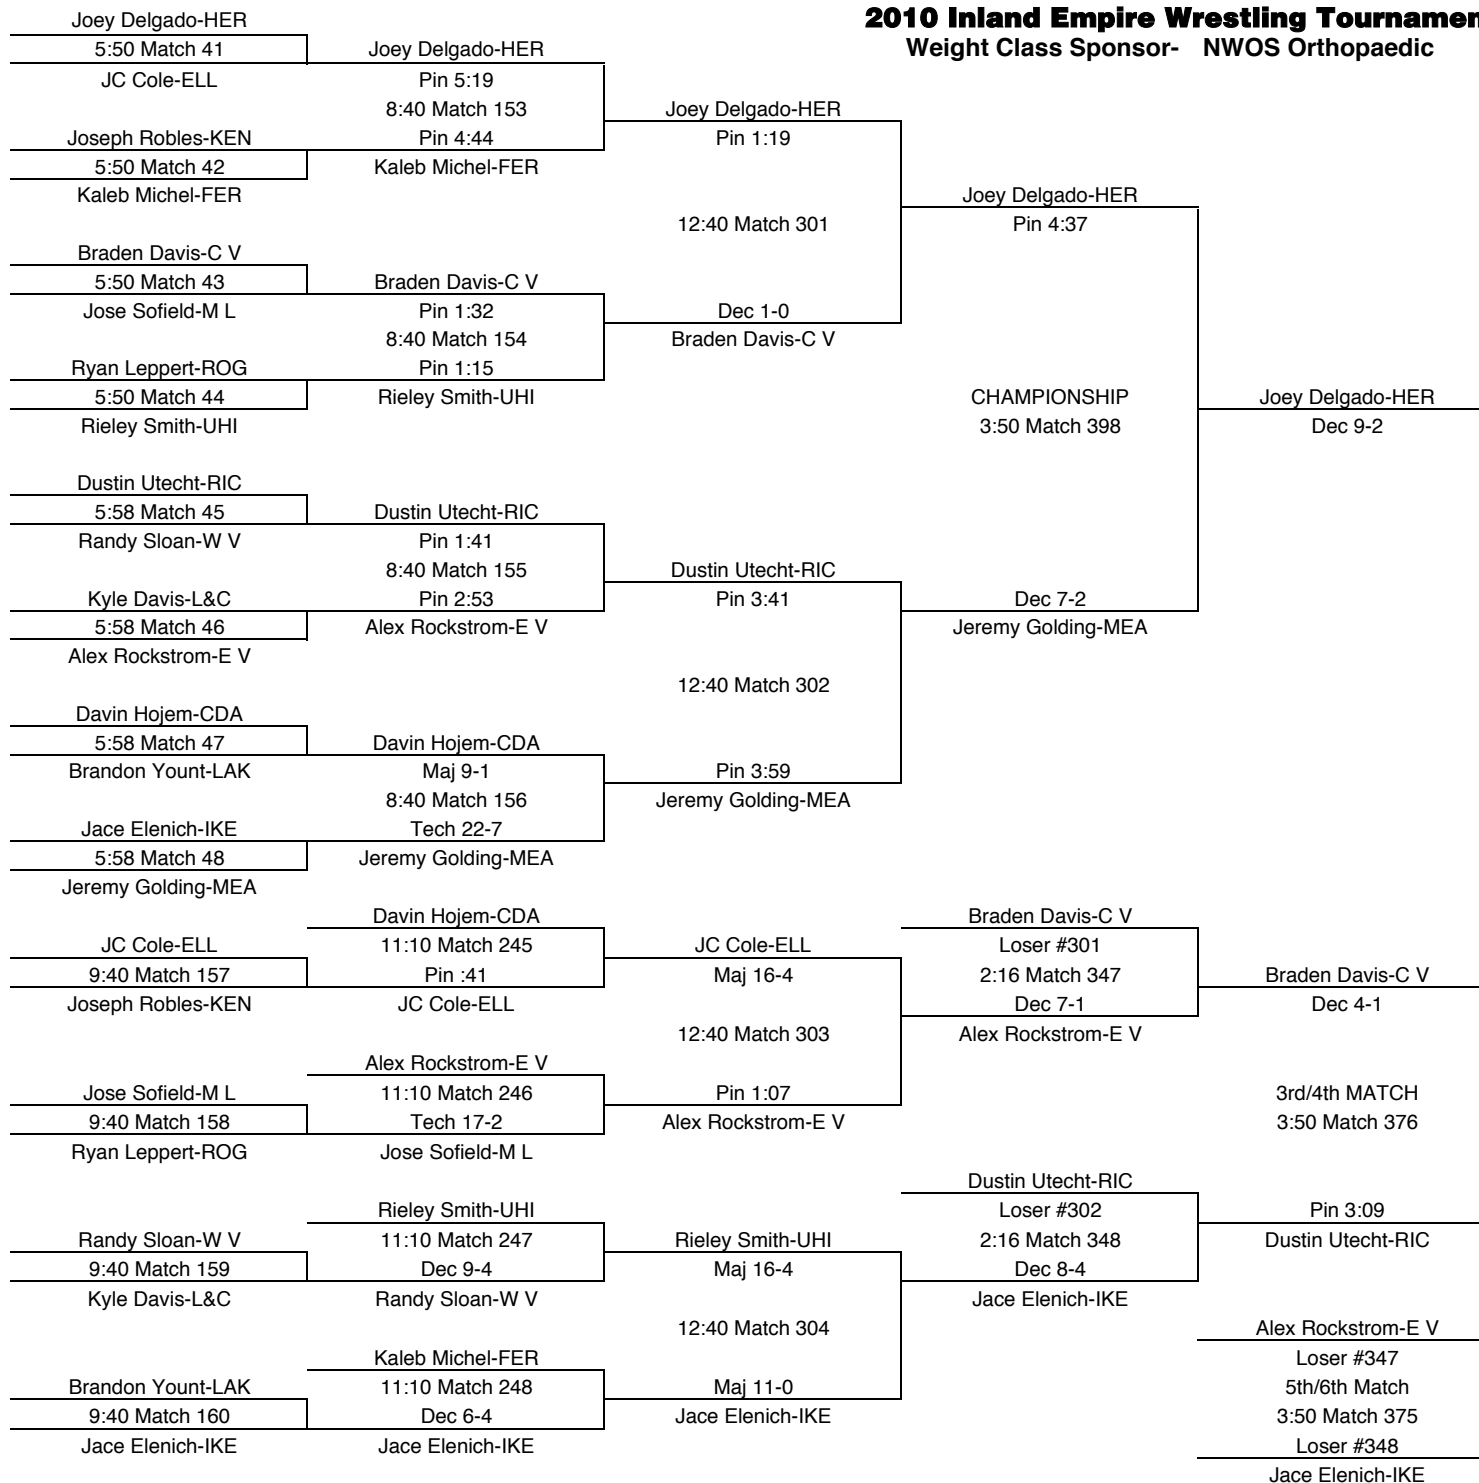

2010 Inland Empire Wrestling Tournament-Dec 10-11, Central Valley
Weight Class Sponsor- NWOS Orthopaedic

135

TEAM POINTS-135	
14	C V-Central Valley
3	CdA-Couer d'Alene
0	CHE-Cheney
13	E V-East Valley
5	ELL-Ellensburg
4	FER-Ferris
28	HER-Hermiston
7	IKE-Eisenhower
0	KEN-Kennewick
0	L&C-Lewis & Clark
0	LAK-Lakeland
2.5	M L-Moses Lake
21.5	MEA-Mead
0	P F-Post Falls
22	RIC-Richland
0	ROG-Rogers
6	UHI-University
1	W V-West Valley

FINAL PLACES-135	
1st	Joey Delgado-HER
2nd	Jeremy Golding-MEA
3rd	Dustin Utecht-RIC
4th	Braden Davis-C V
5th	Alex Rockstrom-E V
6th	Jace Elenich-IKE