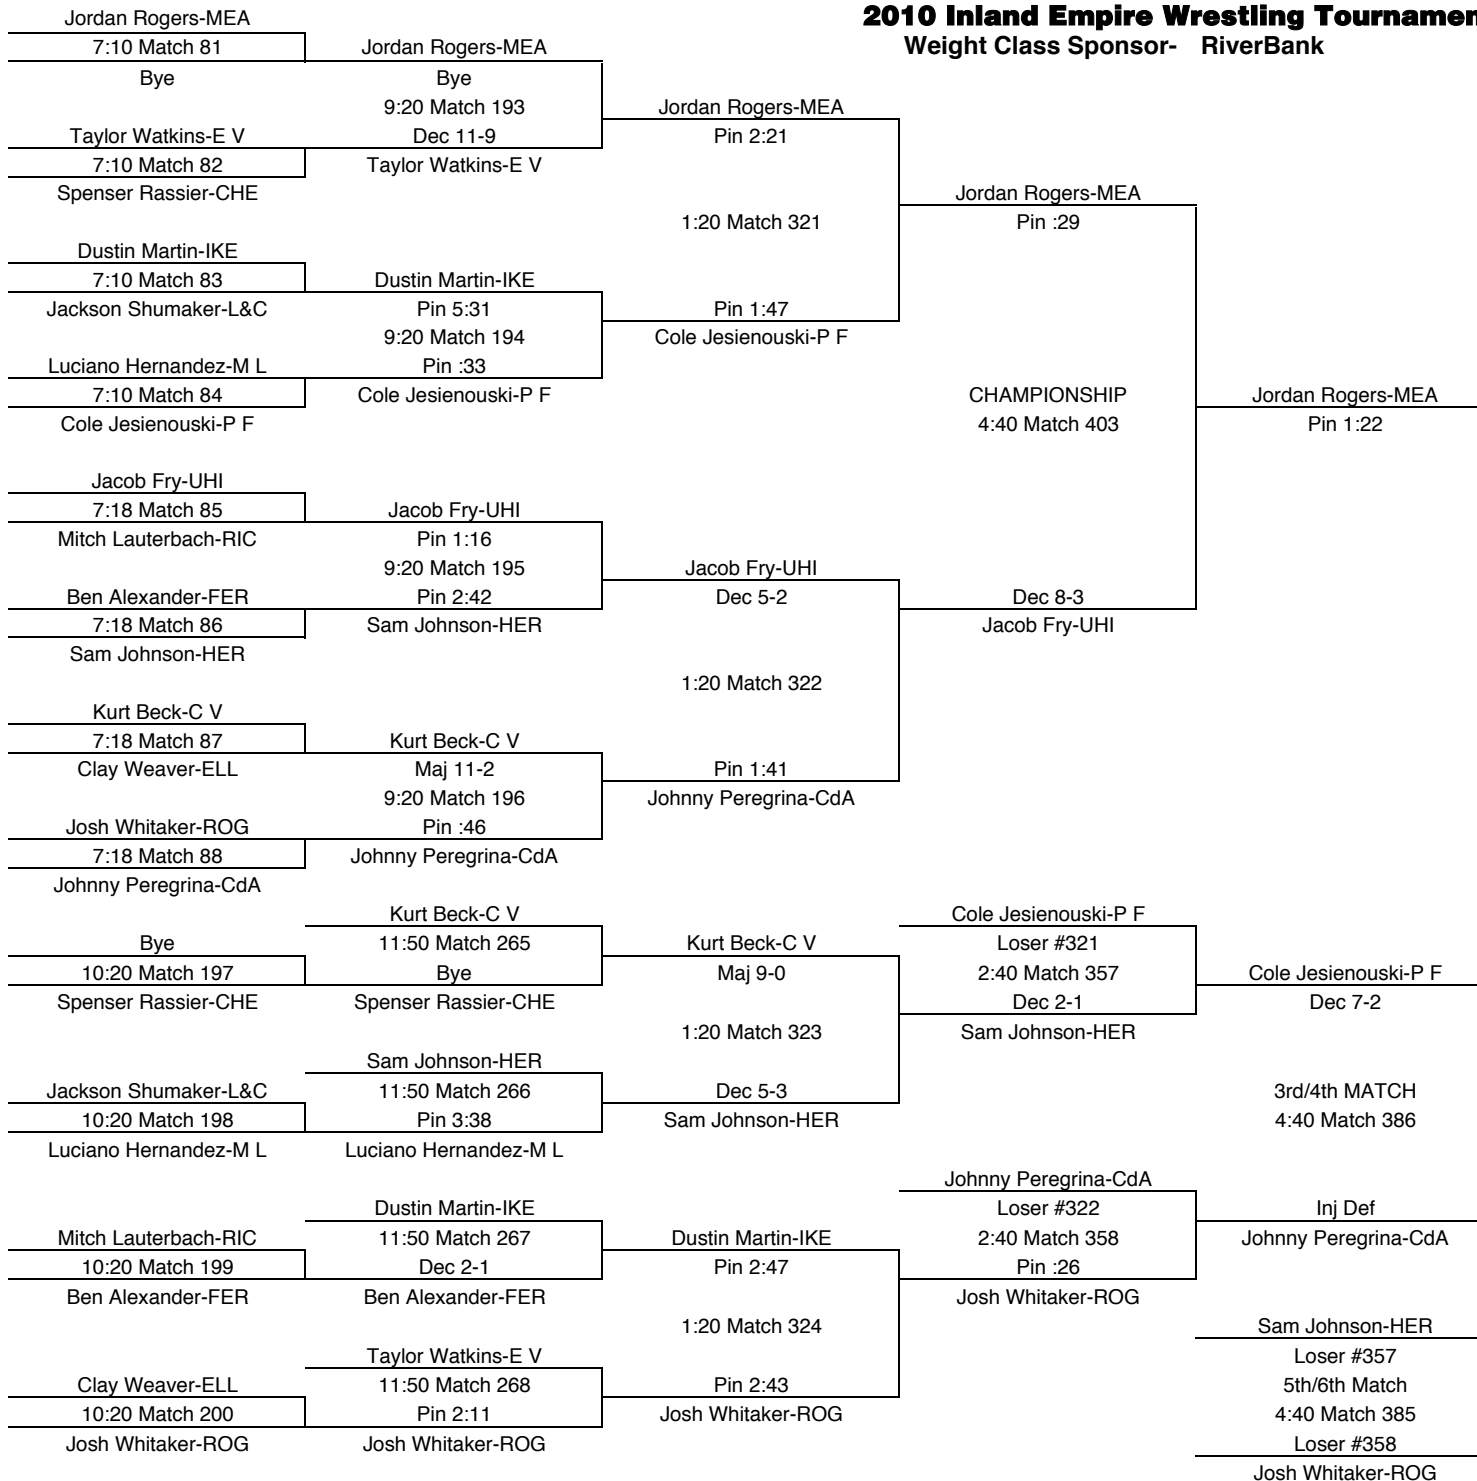

2010 Inland Empire Wrestling Tournament-Dec 10-11, Central Valley
Weight Class Sponsor- RiverBank

171

TEAM POINTS-171	
5	C V-Central Valley
18	CdA-Couer d'Alene
0	CHE-Cheney
2	E V-East Valley
0	ELL-Ellensburg
1	FER-Ferris
13	HER-Hermiston
7	IKE-Eisenhower
0	KEN-Kennewick
0	L&C-Lewis & Clark
0	LAK-Lakeland
3	M L-Moses Lake
28	MEA-Mead
18	P F-Post Falls
0	RIC-Richland
12	ROG-Rogers
20	UHI-University
0	W V-West Valley

FINAL PLACES-171	
1st	Jordan Rogers-MEA
2nd	Jacob Fry-UHI
3rd	Cole Jesienouski-P F
4th	Johnny Peregrina-CdA
5th	Sam Johnson-HER
6th	Josh Whitaker-ROG