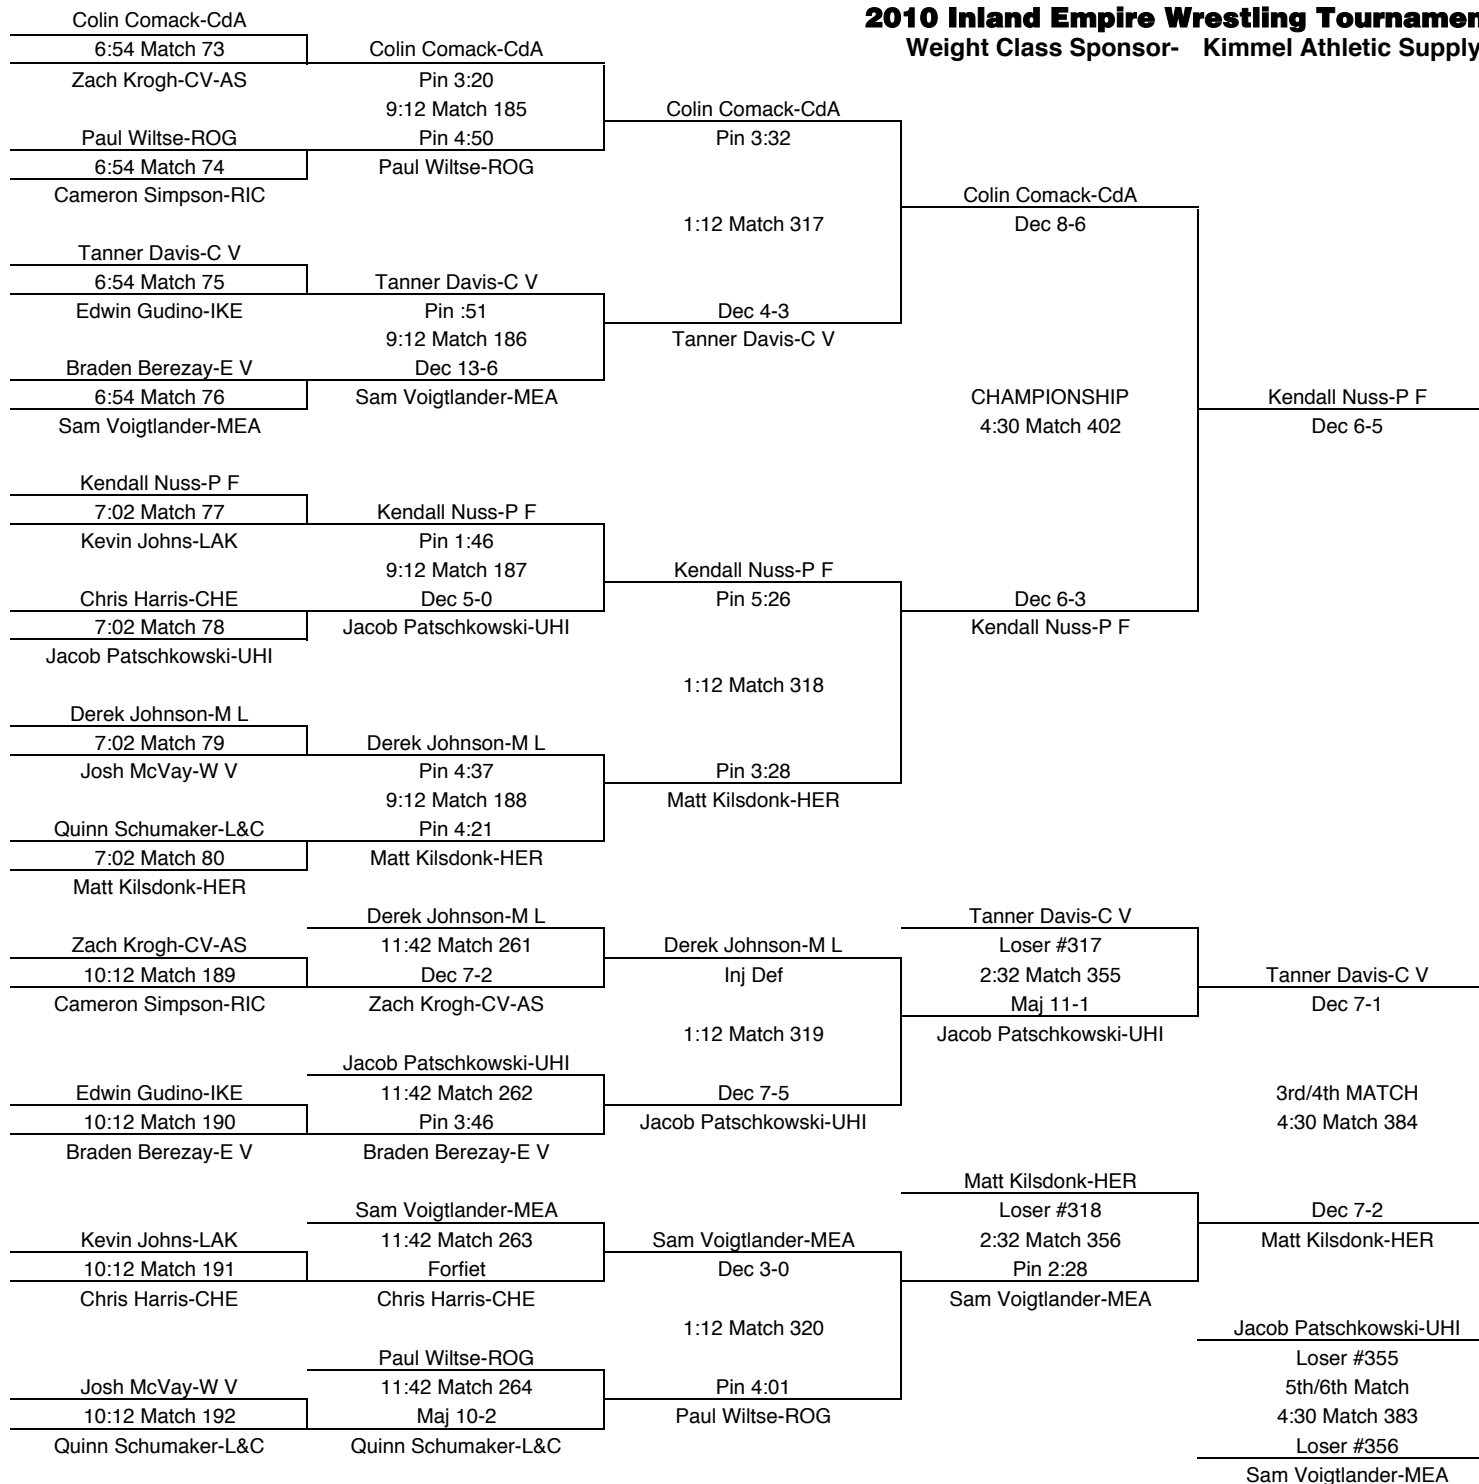

2010 Inland Empire Wrestling Tournament-Dec 10-11, Central Valley
Weight Class Sponsor- Kimmel Athletic Supply

160

TEAM POINTS-160	
16	C V-Central Valley
22	CdA-Couer d'Alene
1	CHE-Cheney
3	E V-East Valley
0	ELL-Ellensburg
0	FER-Ferris
16	HER-Hermiston
0	IKE-Eisenhower
0	KEN-Kennewick
2	L&C-Lewis & Clark
0	LAK-Lakeland
7	M L-Moses Lake
13	MEA-Mead
26	P F-Post Falls
0	RIC-Richland
7	ROG-Rogers
8	UHI-University
0	W V-West Valley

FINAL PLACES-160	
1st	Kendall Nuss-P F
2nd	Colin Comack-CdA
3rd	Tanner Davis-C V
4th	Matt Kilsdonk-HER
5th	Sam Voigtlander-MEA
6th	Jacob Patschkowski-UHI