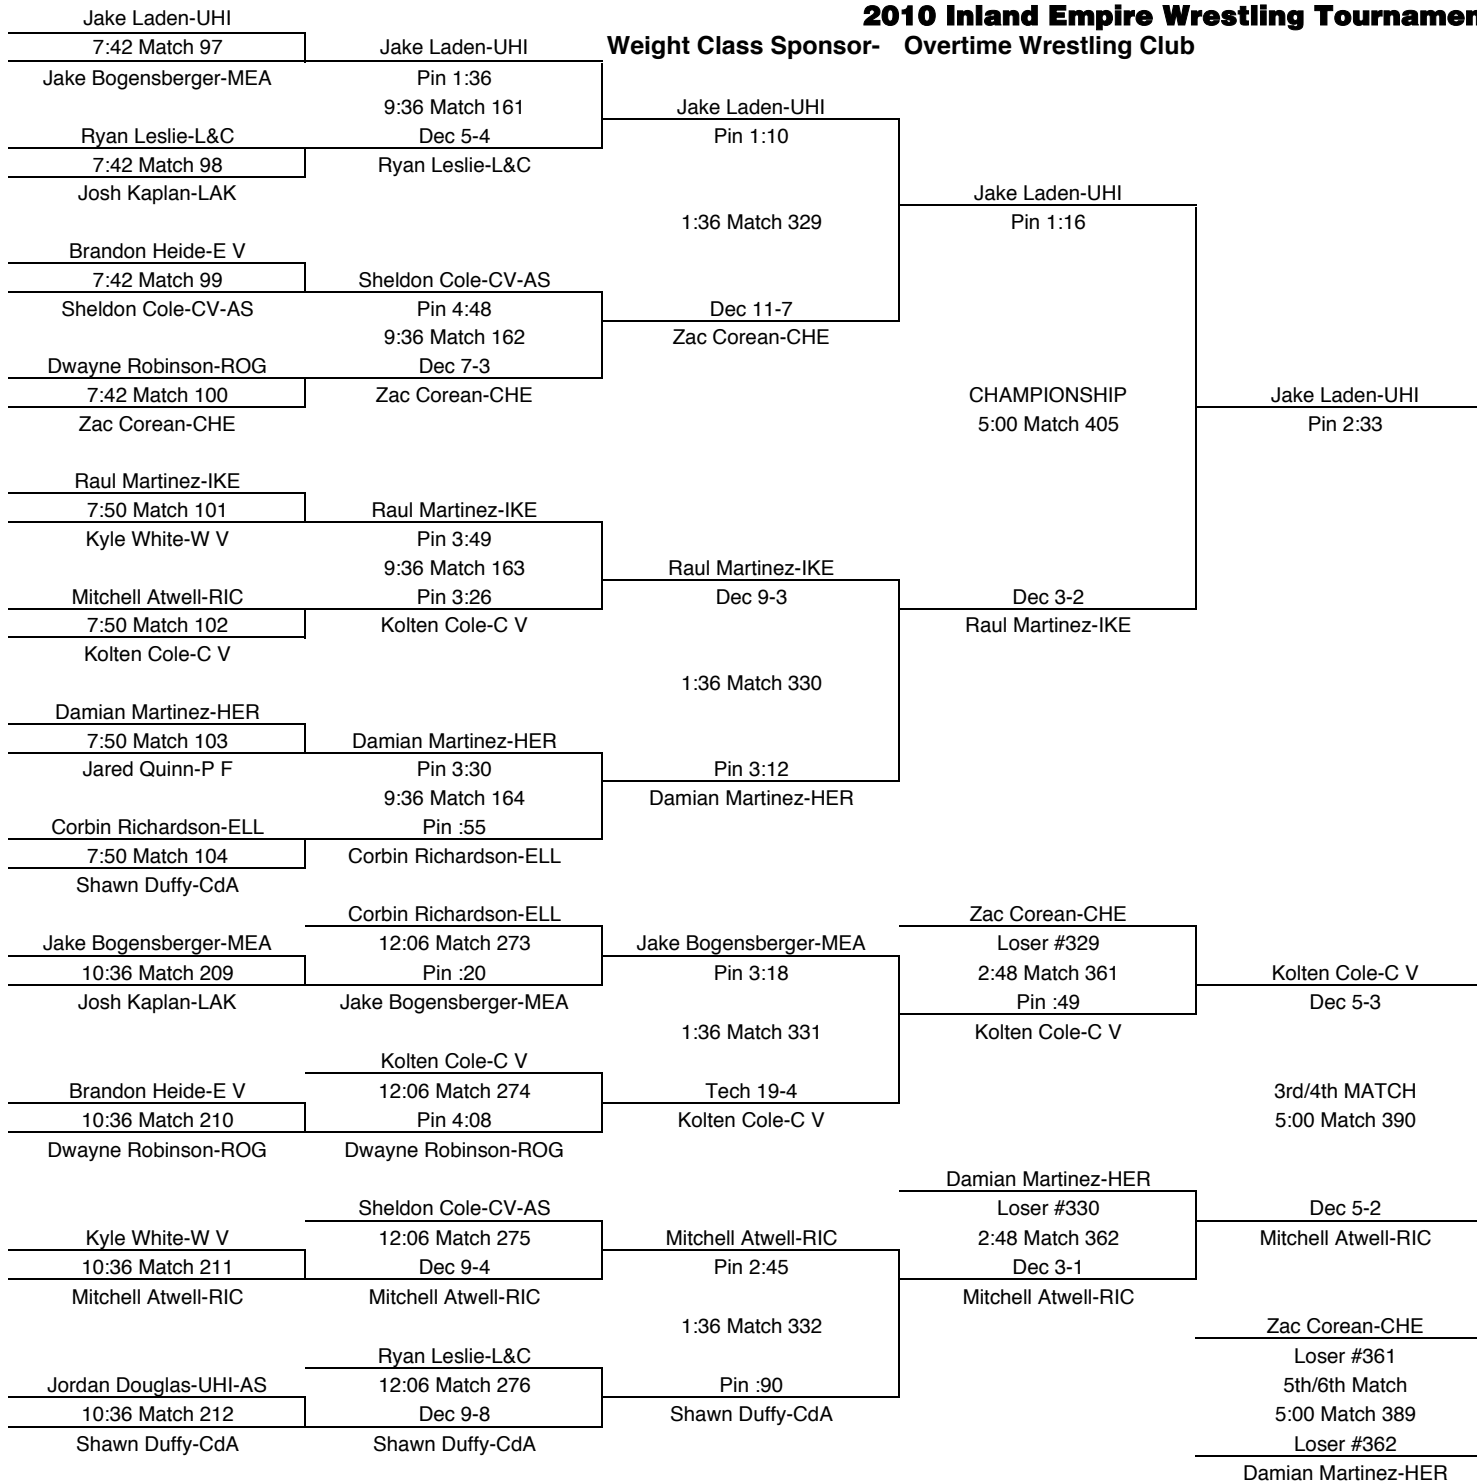

2010 Inland Empire Wrestling Tournament-Dec 10-11, Central Valley

Weight Class Sponsor- Overtime Wrestling Club

215

TEAM POINTS-215	
17.5	C V-Central Valley
4	CdA-Couer d'Alene
7	CHE-Cheney
0	E V-East Valley
4	ELL-Ellensburg
0	FER-Ferris
13	HER-Hermiston
20	IKE-Eisenhower
0	KEN-Kennewick
2	L&C-Lewis & Clark
0	LAK-Lakeland
0	M L-Moses Lake
6	MEA-Mead
0	P F-Post Falls
15	RIC-Richland
3	ROG-Rogers
30	UHI-University
0	W V-West Valley

FINAL PLACES-215	
1st	Jake Laden-UHI
2nd	Raul Martinez-IKE
3rd	Mitchell Atwell-RIC
4th	Kolten Cole-C V
5th	Damian Martinez-HER
6th	Zac Corean-CHE