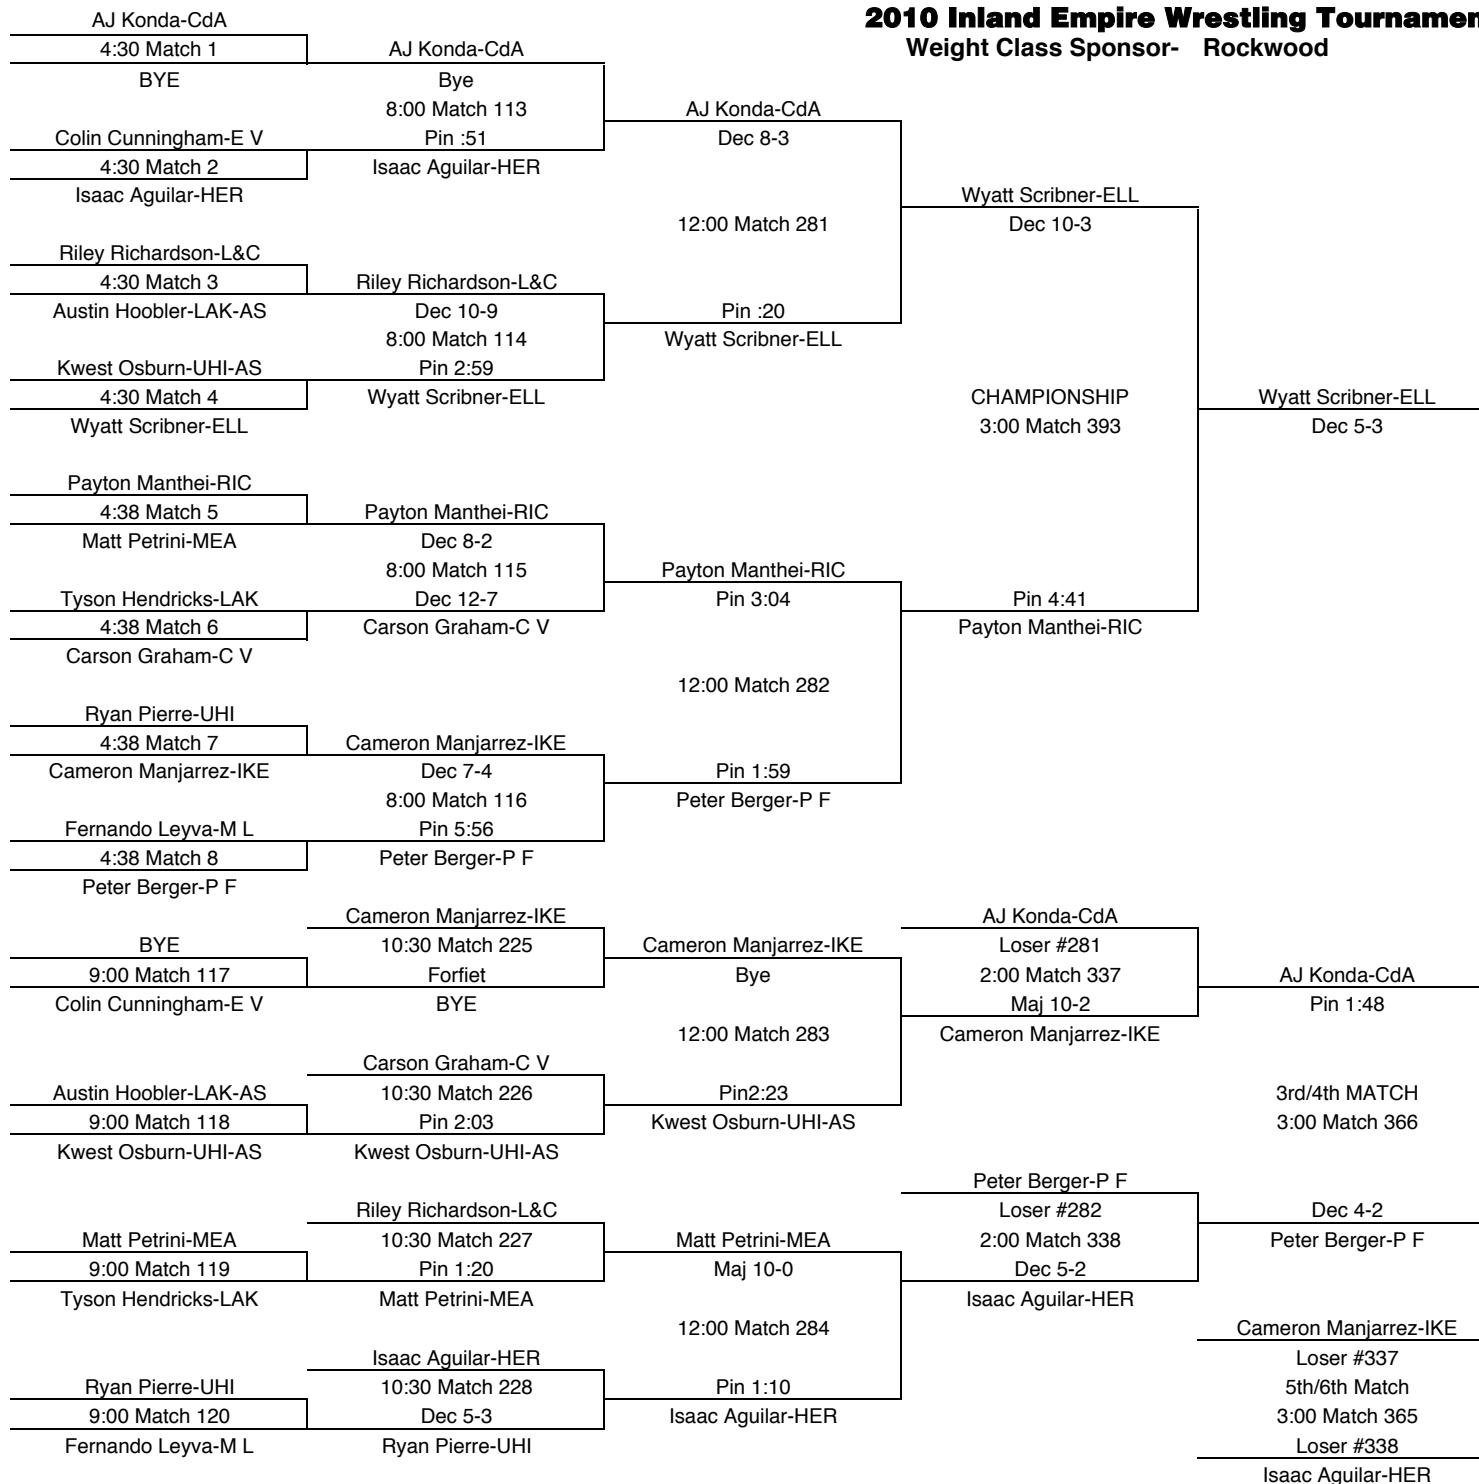

2010 Inland Empire Wrestling Tournament-Dec 10-11, Central Valley
Weight Class Sponsor- Rockwood

103

TEAM POINTS-103	
2	C V-Central Valley
14	CdA-Couer d'Alene
0	CHE-Cheney
0	E V-East Valley
26	ELL-Ellensburg
0	FER-Ferris
15	HER-Hermiston
8	IKE-Eisenhower
0	KEN-Kennewick
2	L&C-Lewis & Clark
0	LAK-Lakeland
0	M L-Moses Lake
5	MEA-Mead
18	P F-Post Falls
22	RIC-Richland
0	ROG-Rogers
1	UHI-University
0	W V-West Valley