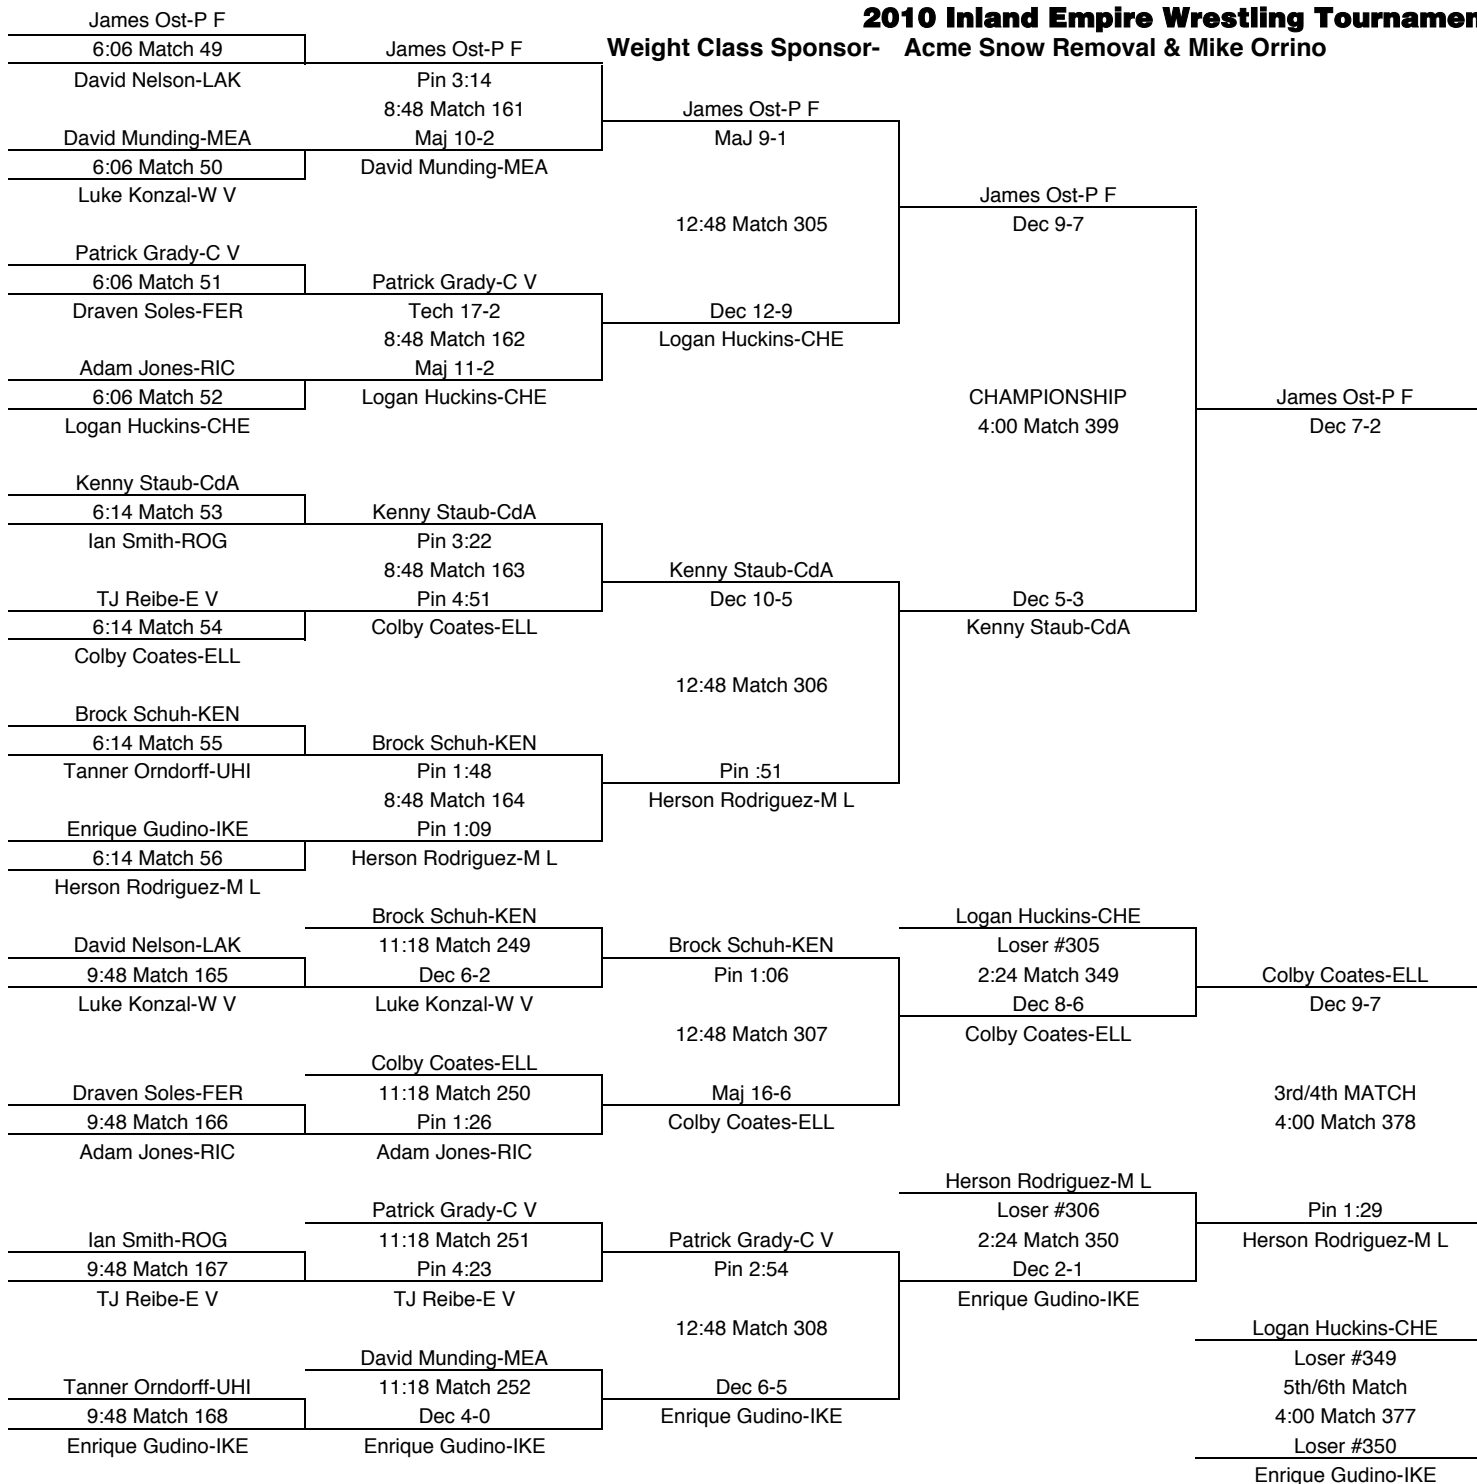

2010 Inland Empire Wrestling Tournament-Dec 10-11, Central Valley

Weight Class Sponsor- Acme Snow Removal & Mike Orrino

140

TEAM POINTS-140	
6.5	C V-Central Valley
20	CdA-Couer d'Alene
11	CHE-Cheney
3	E V-East Valley
15	ELL-Ellensburg
0	FER-Ferris
0	HER-Hermiston
6	IKE-Eisenhower
7	KEN-Kennewick
0	L&C-Lewis & Clark
0	LAK-Lakeland
20	M L-Moses Lake
3	MEA-Mead
25	P F-Post Falls
3	RIC-Richland
0	ROG-Rogers
0	UHI-University
1	W V-West Valley

FINAL PLACES-140	
1st	James Ost-P F
2nd	Kenny Staub-CdA
3rd	Herson Rodriguez-M L
4th	Colby Coates-ELL
5th	Logan Huckins-CHE
6th	Enrique Gudino-IKE