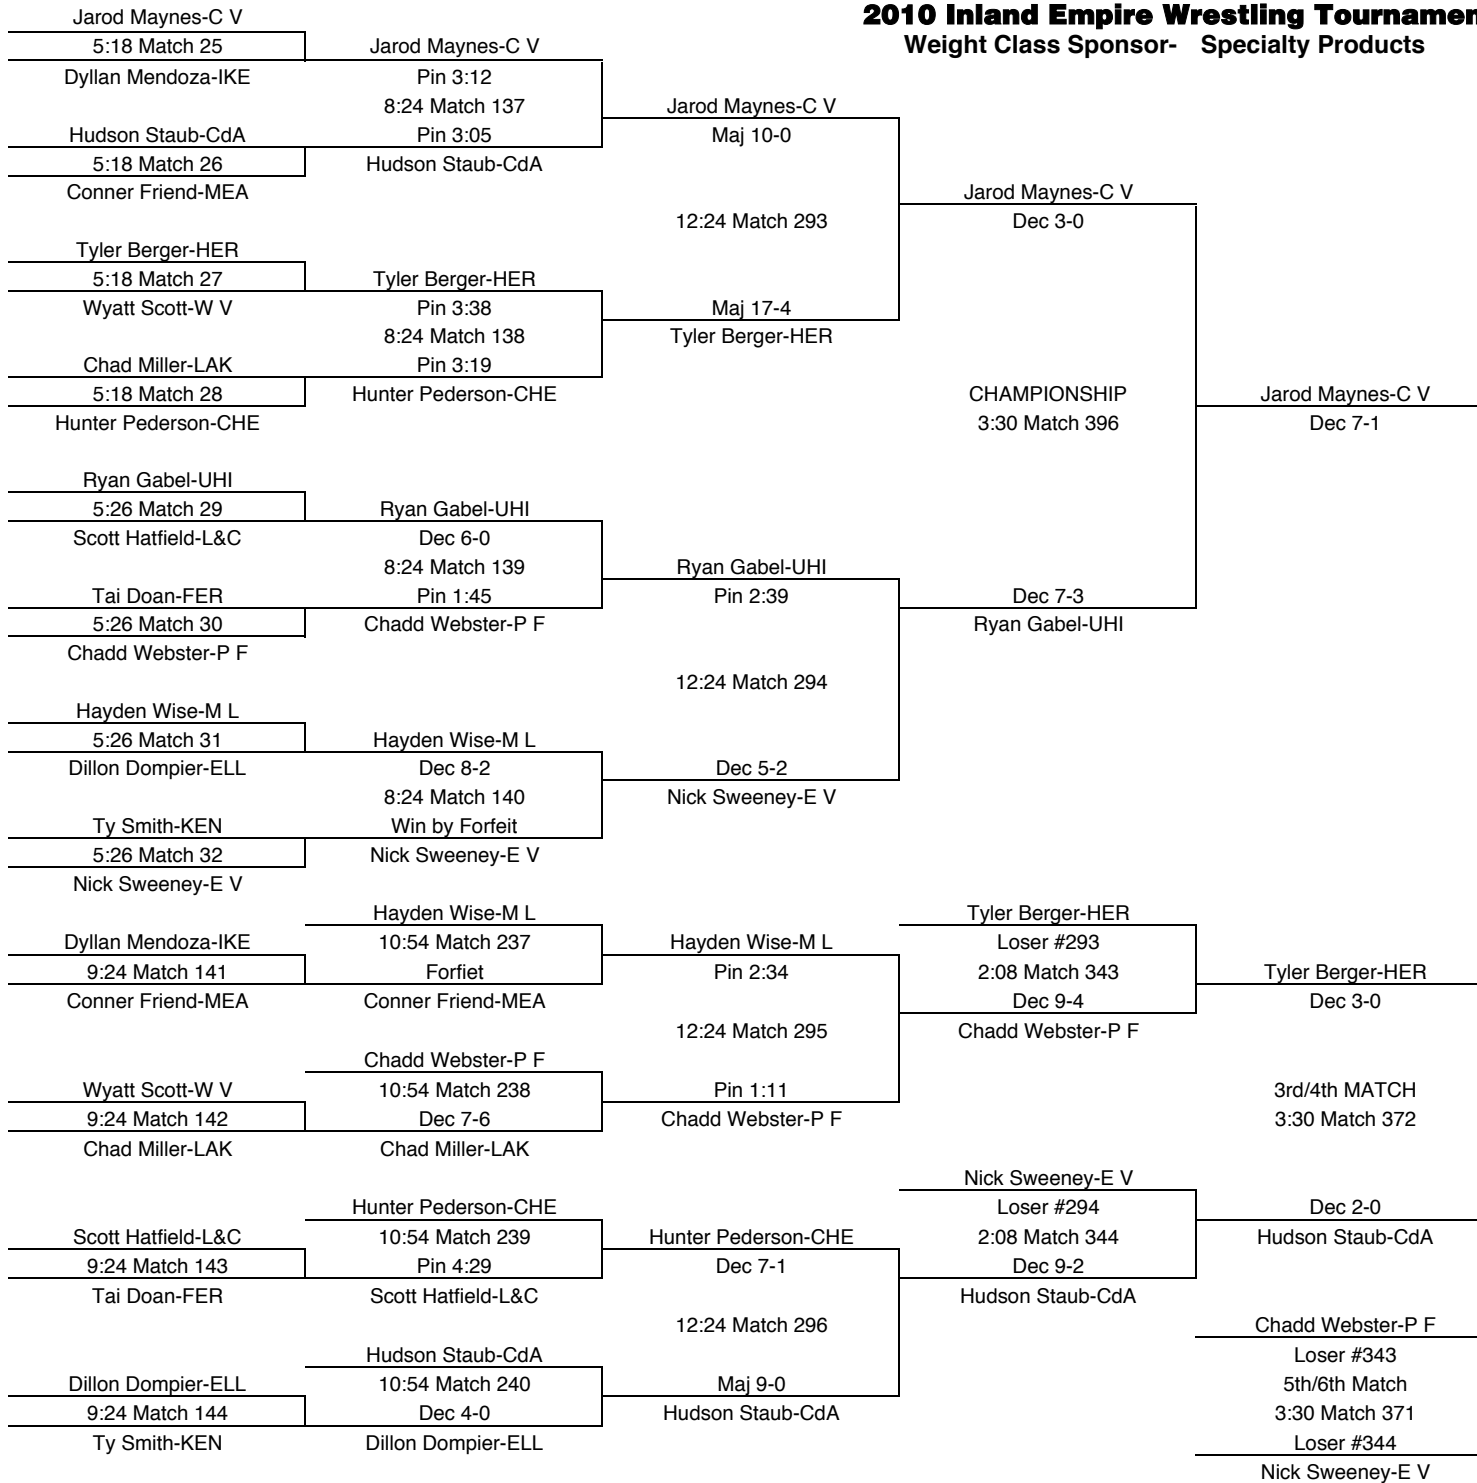

2010 Inland Empire Wrestling Tournament-Dec 10-11, Central Valley
Weight Class Sponsor- Specialty Products

125

TEAM POINTS-125	
25	C V-Central Valley
15	CdA-Couer d'Alene
5	CHE-Cheney
9	E V-East Valley
1	ELL-Ellensburg
0	FER-Ferris
18	HER-Hermiston
0	IKE-Eisenhower
0	KEN-Kennewick
3	L&C-Lewis & Clark
1	LAK-Lakeland
5	M L-Moses Lake
1	MEA-Mead
14	P F-Post Falls
0	RIC-Richland
0	ROG-Rogers
20	UHI-University
0	W V-West Valley

FINAL PLACES-125	
1st	Jarod Maynes-C V
2nd	Ryan Gabel-UHI
3rd	Tyler Berger-HER
4th	Hudson Staub-CdA
5th	Chadd Webster-P F
6th	Nick Sweeney-E V