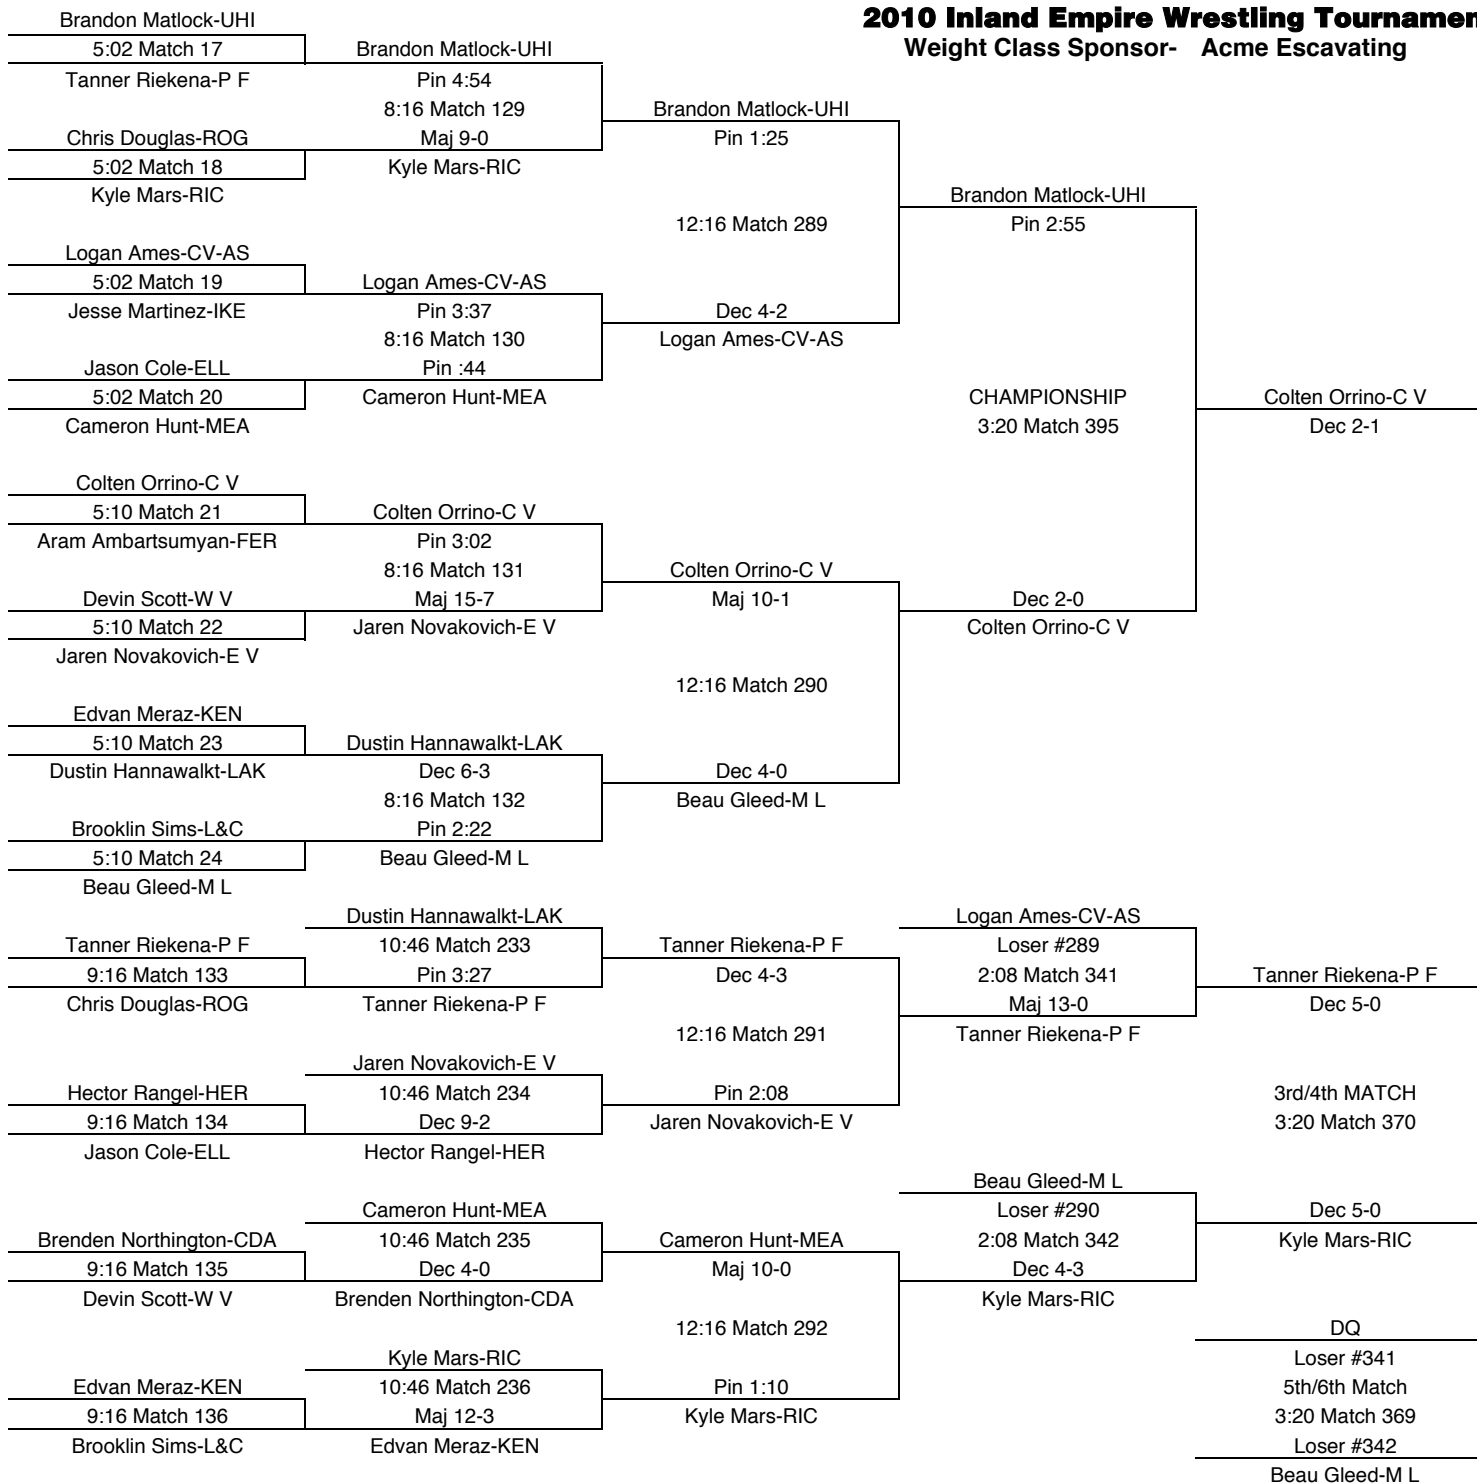

2010 Inland Empire Wrestling Tournament-Dec 10-11, Central Valley
Weight Class Sponsor- Acme Escavating

119

TEAM POINTS-119	
25	C V-Central Valley
1	CdA-Couer d'Alene
0	CHE-Cheney
6	E V-East Valley
0	ELL-Ellensburg
0	FER-Ferris
1	HER-Hermiston
0	IKE-Eisenhower
2	KEN-Kennewick
0	L&C-Lewis & Clark
2	LAK-Lakeland
11	M L-Moses Lake
6	MEA-Mead
14	P F-Post Falls
17	RIC-Richland
0	ROG-Rogers
24	UHI-University
0	W V-West Valley

FINAL PLACES-119	
1st	Colten Orrino-C V
2nd	Brandon Matlock-UHI
3rd	Kyle Mars-RIC
4th	Tanner Riekena-P F
5th	Beau Glead-M L
6th	DQ