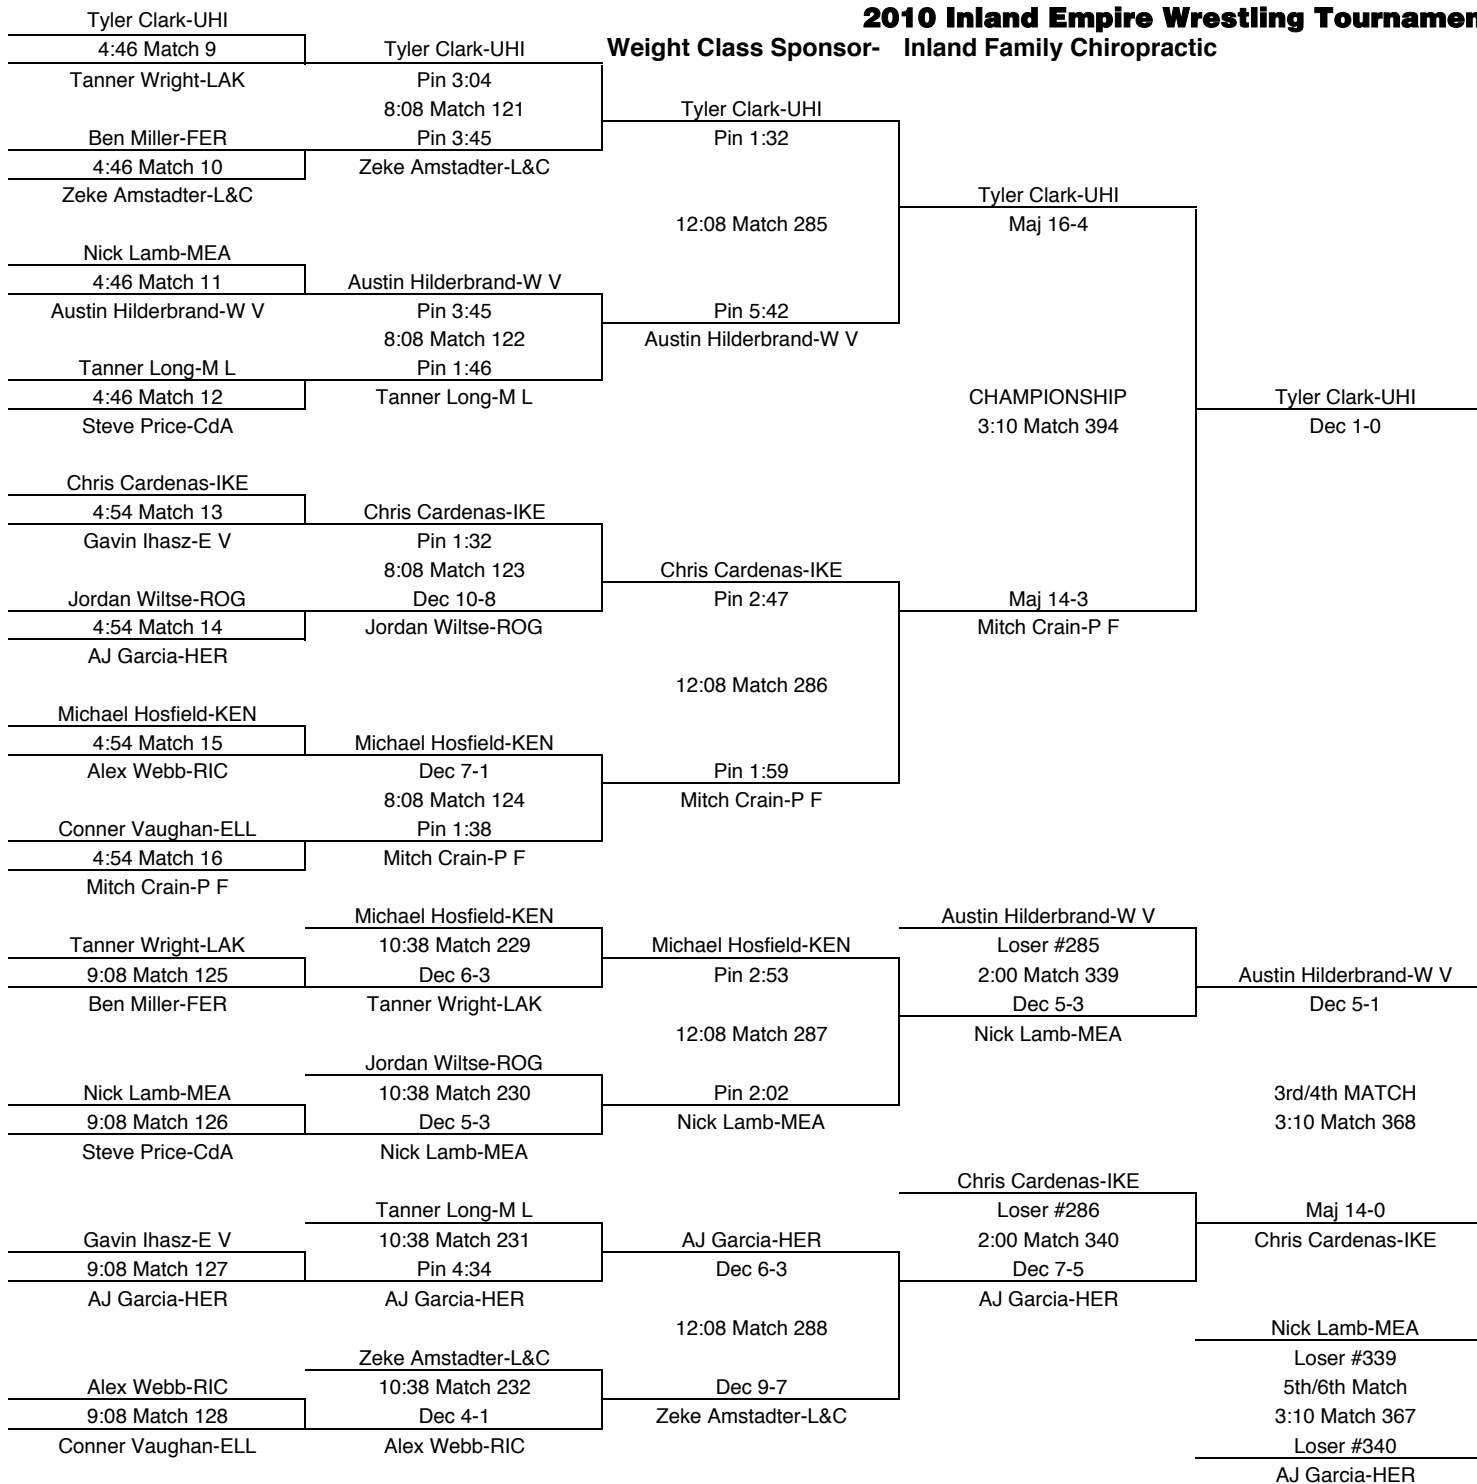

2010 Inland Empire Wrestling Tournament-Dec 10-11, Central Valley

Weight Class Sponsor- Inland Family Chiropractic

112

TEAM POINTS-112	
0	C V-Central Valley
0	CdA-Couer d'Alene
0	CHE-Cheney
0	E V-East Valley
0	ELL-Ellensburg
0	FER-Ferris
8	HER-Hermiston
19	IKE-Eisenhower
5	KEN-Kennewick
5	L&C-Lewis & Clark
1	LAK-Lakeland
4	M L-Moses Lake
12	MEA-Mead
23	P F-Post Falls
1	RIC-Richland
2	ROG-Rogers
27	UHI-University
16	W V-West Valley

FINAL PLACES-112	
1st	Tyler Clark-UHI
2nd	Mitch Crain-P F
3rd	Chris Cardenas-IKE
4th	Austin Hilderbrand-W V
5th	Nick Lamb-MEA
6th	AJ Garcia-HER