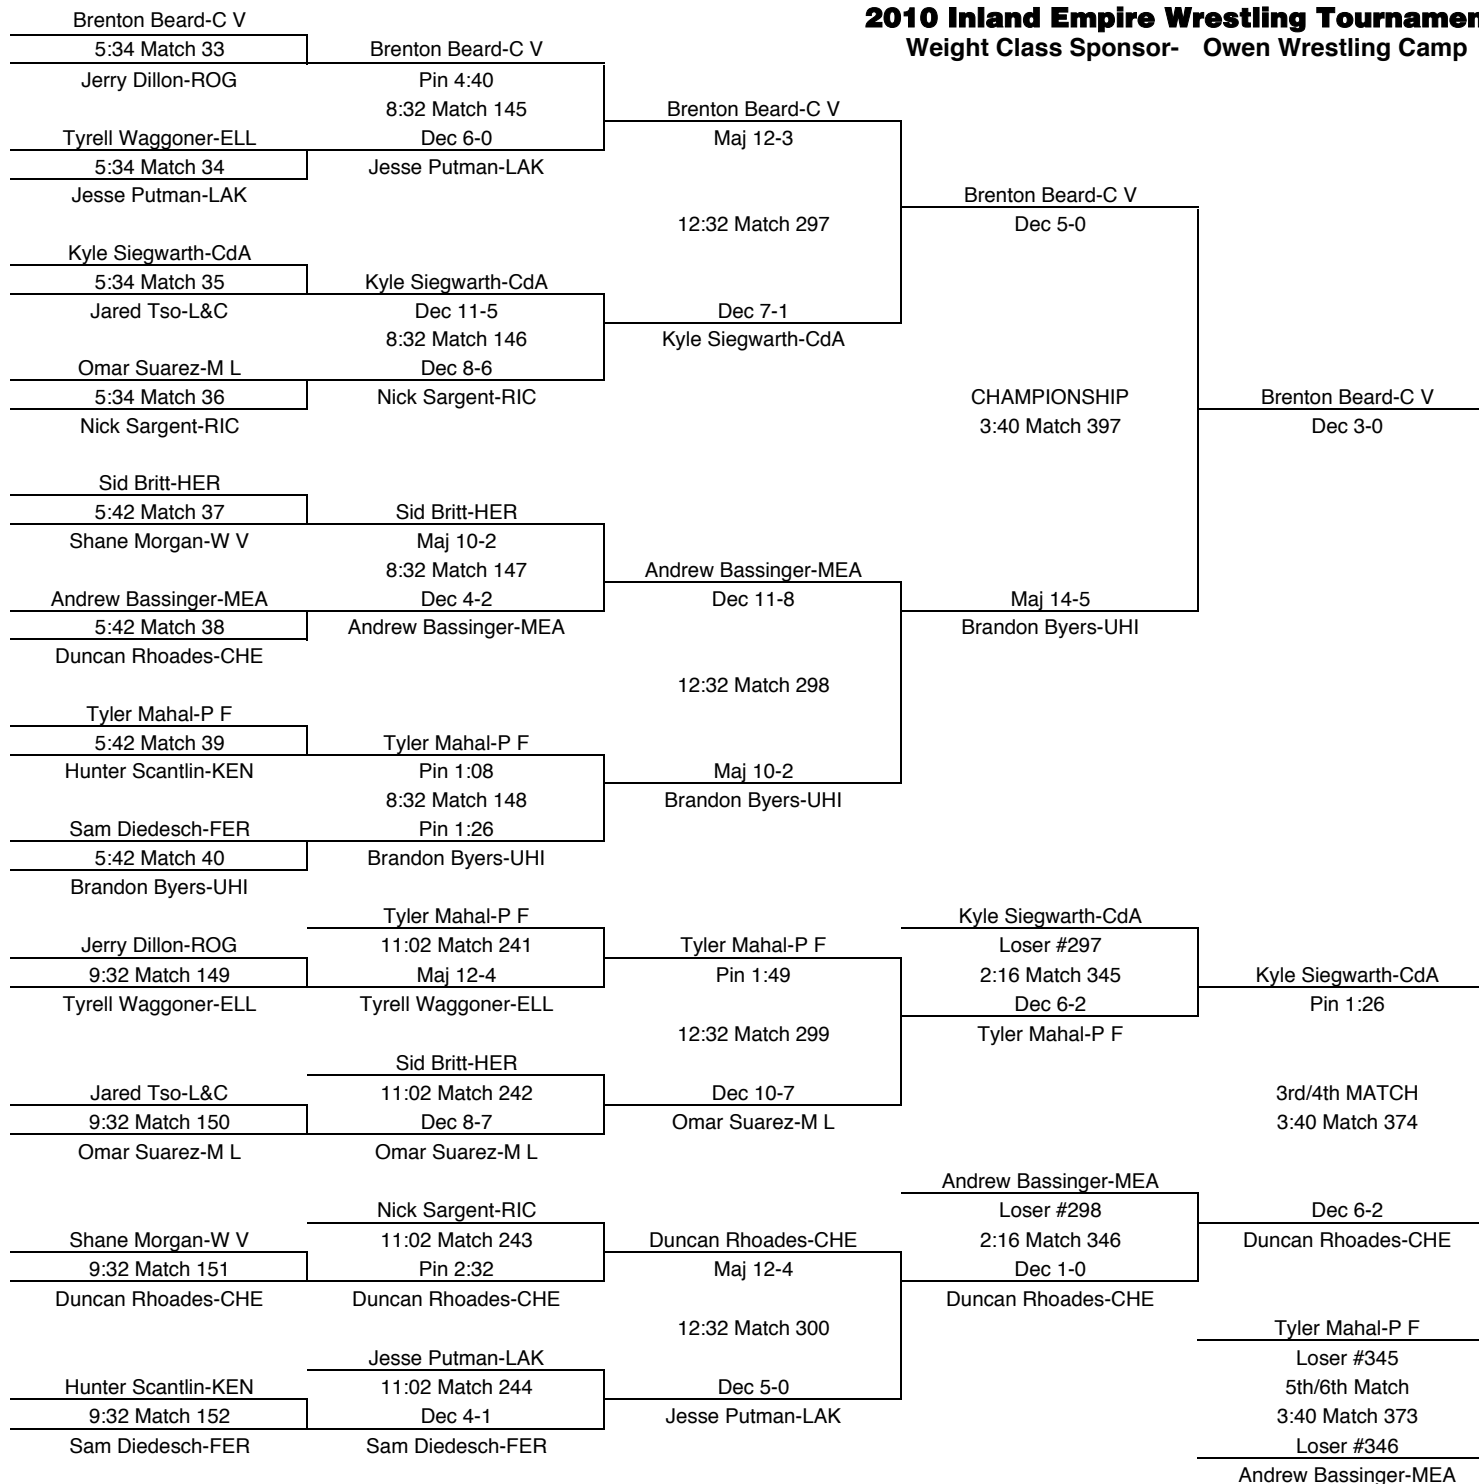

2010 Inland Empire Wrestling Tournament-Dec 10-11, Central Valley
Weight Class Sponsor- Owen Wrestling Camp

130

TEAM POINTS-130	
25	C V-Central Valley
16	CdA-Couer d'Alene
14	CHE-Cheney
0	E V-East Valley
2	ELL-Ellensburg
1	FER-Ferris
3	HER-Hermiston
0	IKE-Eisenhower
0	KEN-Kennewick
0	L&C-Lewis & Clark
3	LAK-Lakeland
2	M L-Moses Lake
7	MEA-Mead
13	P F-Post Falls
2	RIC-Richland
0	ROG-Rogers
22	UHI-University
0	W V-West Valley

FINAL PLACES-130	
1st	Brenton Beard-C V
2nd	Brandon Byers-UHI
3rd	Kyle Siegwarth-CdA
4th	Duncan Rhoades-CHE
5th	Tyler Mahal-P F
6th	Andrew Bassinger-MEA