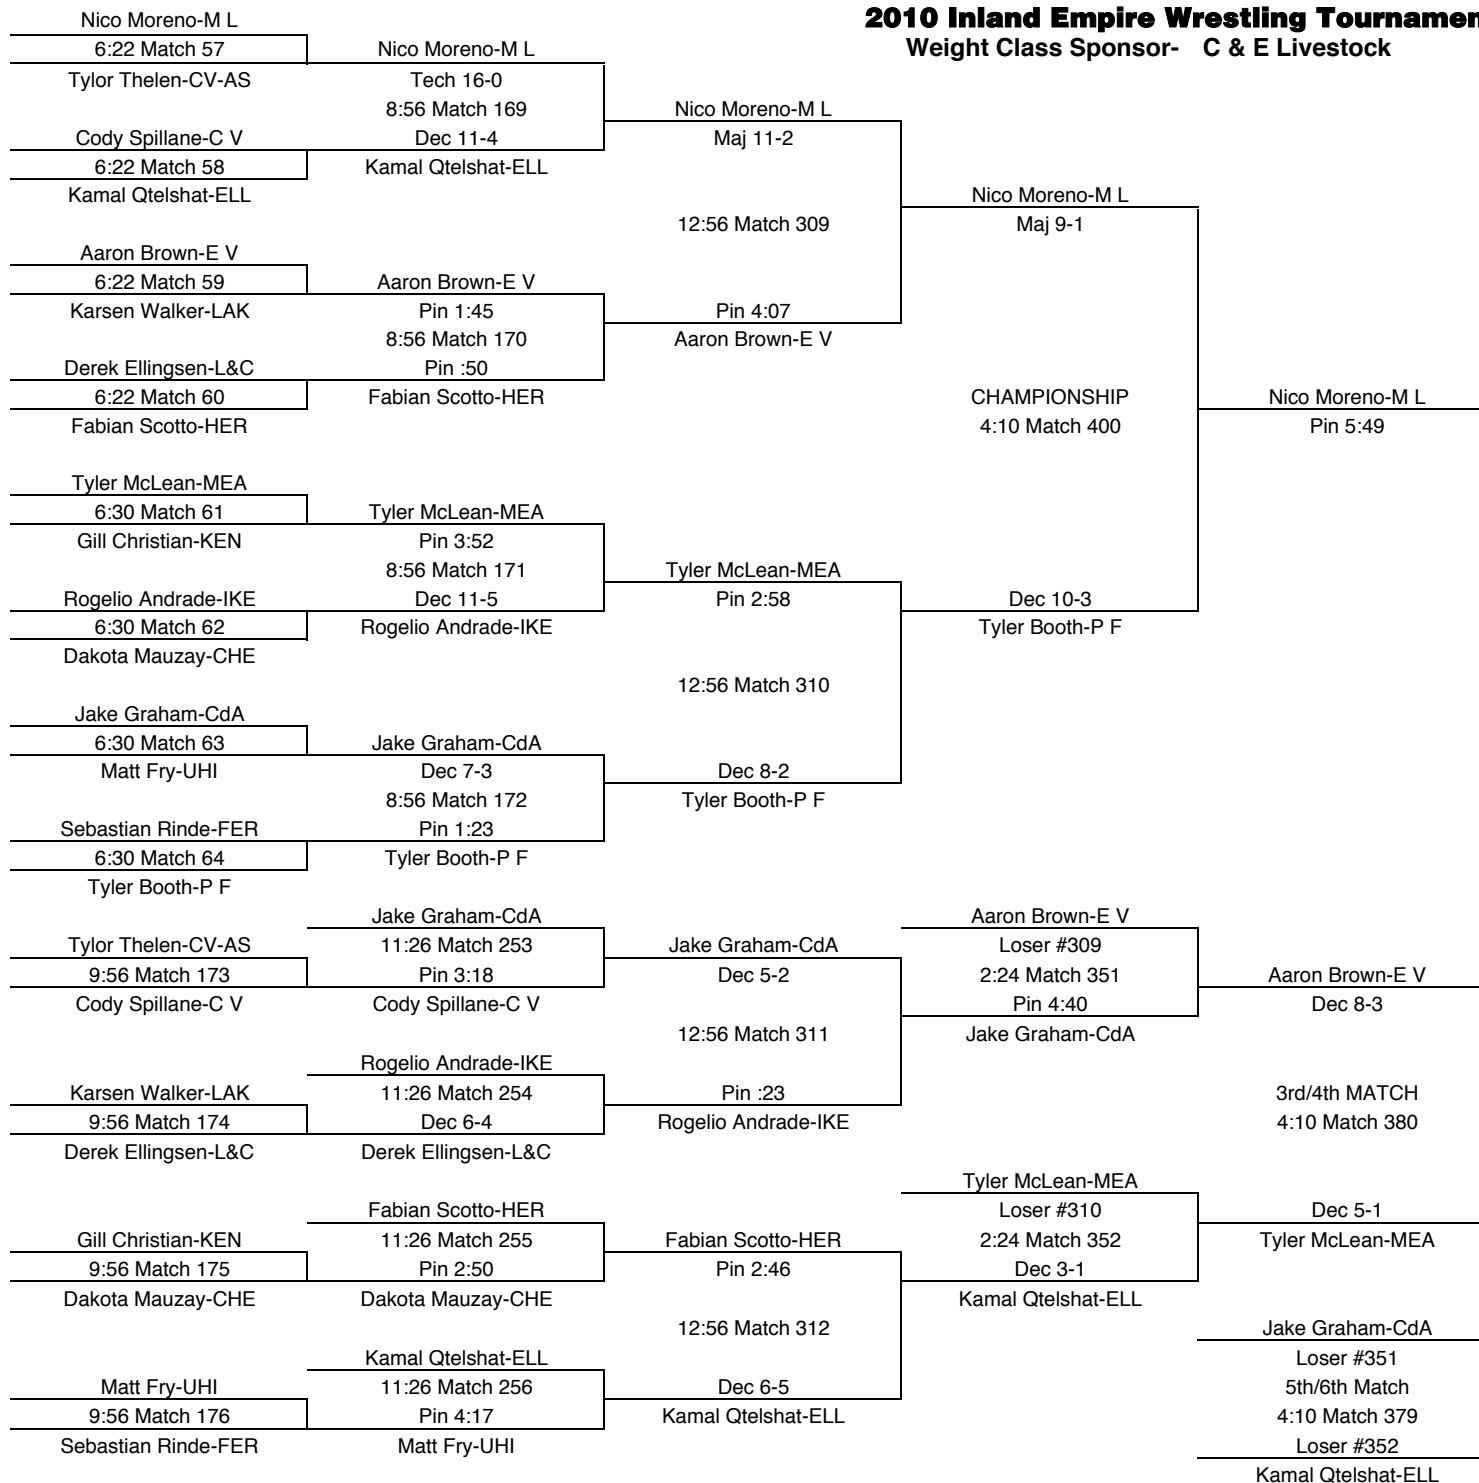

2010 Inland Empire Wrestling Tournament-Dec 10-11, Central Valley
Weight Class Sponsor- C & E Livestock

145

TEAM POINTS-145	
3	C V-Central Valley
11	CdA-Couer d'Alene
3	CHE-Cheney
16	E V-East Valley
7	ELL-Ellensburg
0	FER-Ferris
7	HER-Hermiston
5	IKE-Eisenhower
0	KEN-Kennewick
1	L&C-Lewis & Clark
0	LAK-Lakeland
27.5	M L-Moses Lake
18	MEA-Mead
20	P F-Post Falls
0	RIC-Richland
0	ROG-Rogers
3	UHI-University
0	W V-West Valley

FINAL PLACES-145	
1st	Nico Moreno-M L
2nd	Tyler Booth-P F
3rd	Tyler McLean-MEA
4th	Aaron Brown-E V
5th	Jake Graham-CdA
6th	Kamal Qtelshat-ELL