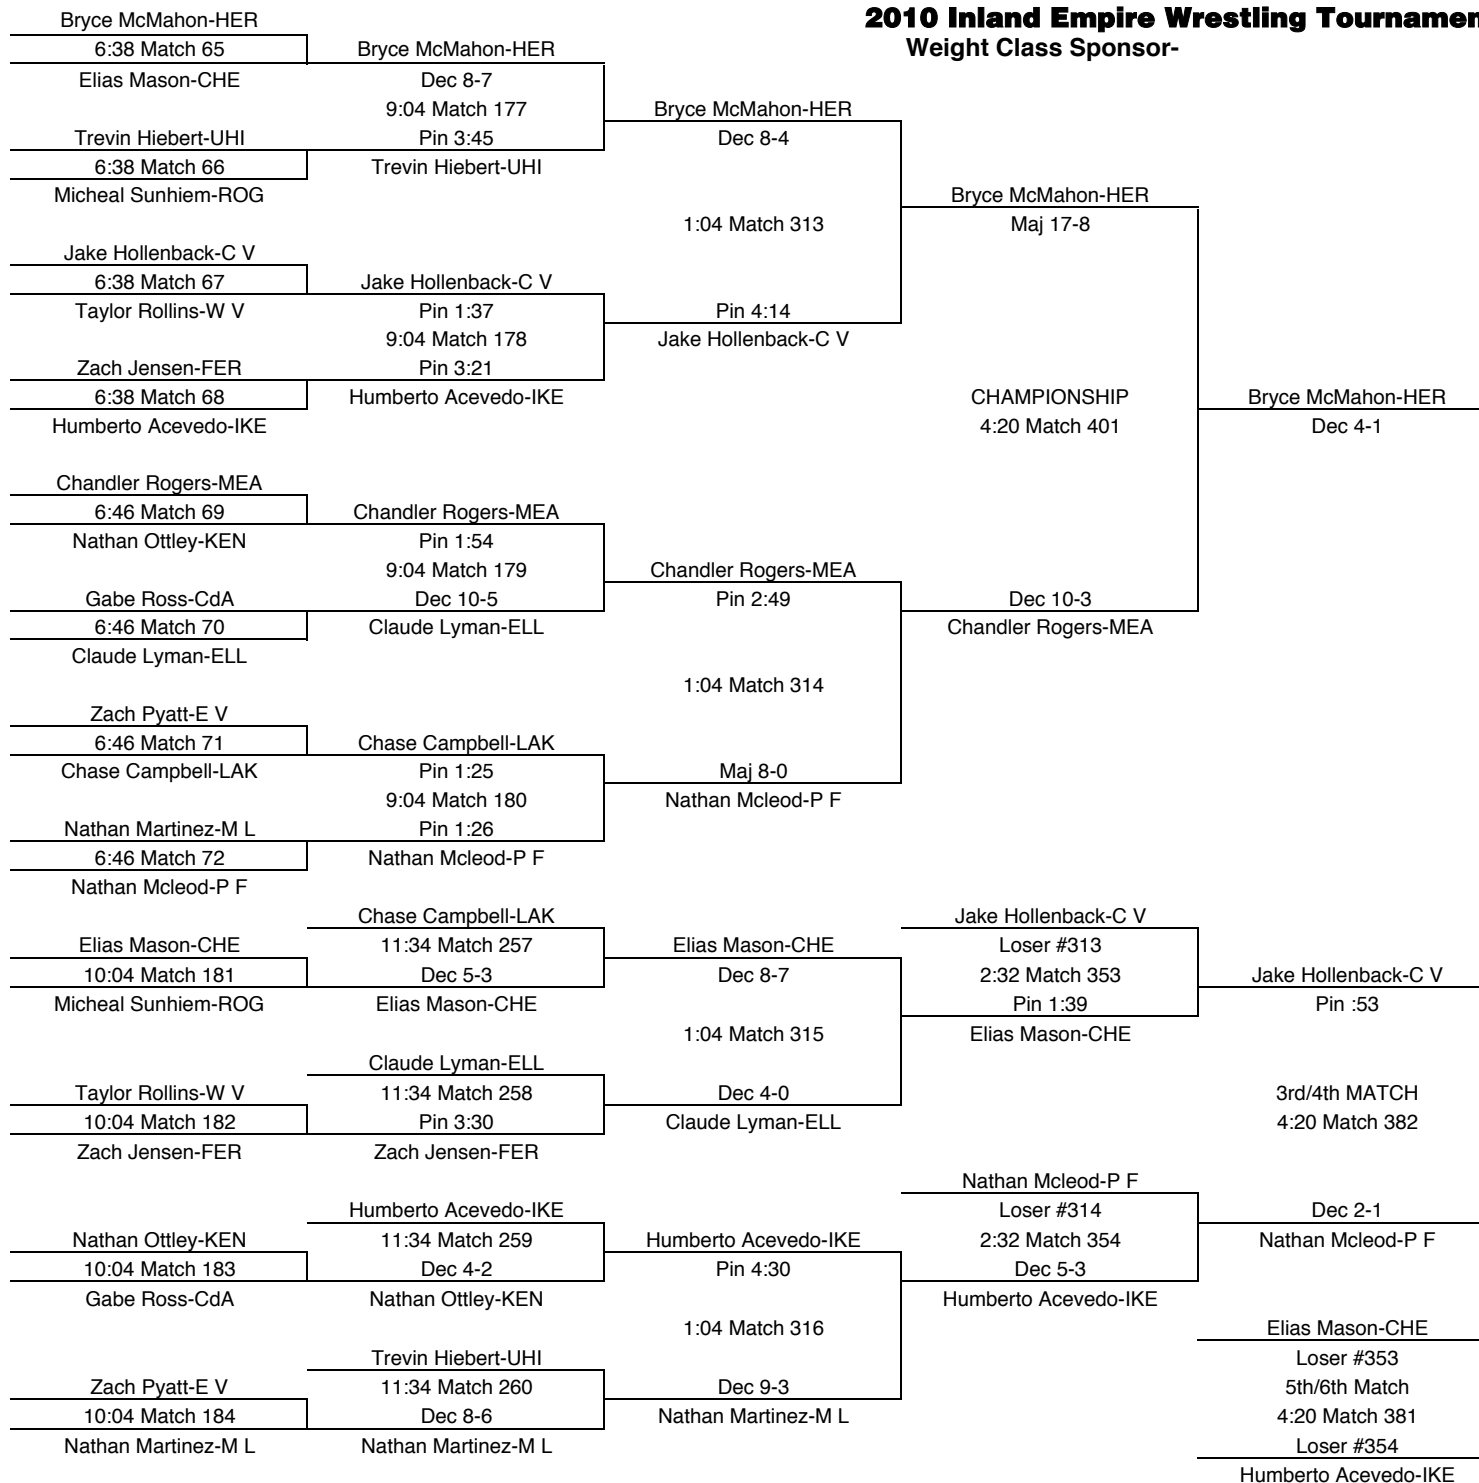

2010 Inland Empire Wrestling Tournament-Dec 10-11, Central Valley
Weight Class Sponsor-

152

TEAM POINTS-152	
22	C V-Central Valley
0	CdA-Couer d'Alene
8	CHE-Cheney
0	E V-East Valley
3	ELL-Ellensburg
3	FER-Ferris
23	HER-Hermiston
15	IKE-Eisenhower
1	KEN-Kennewick
0	L&C-Lewis & Clark
4	LAK-Lakeland
2	M L-Moses Lake
22	MEA-Mead
15	P F-Post Falls
0	RIC-Richland
0	ROG-Rogers
4	UHI-University
0	W V-West Valley

FINAL PLACES-152	
1st	Bryce McMahon-HER
2nd	Chandler Rogers-MEA
3rd	Jake Hollenback-C V
4th	Nathan Mcleod-P F
5th	Humberto Acevedo-IKE
6th	Elias Mason-CHE