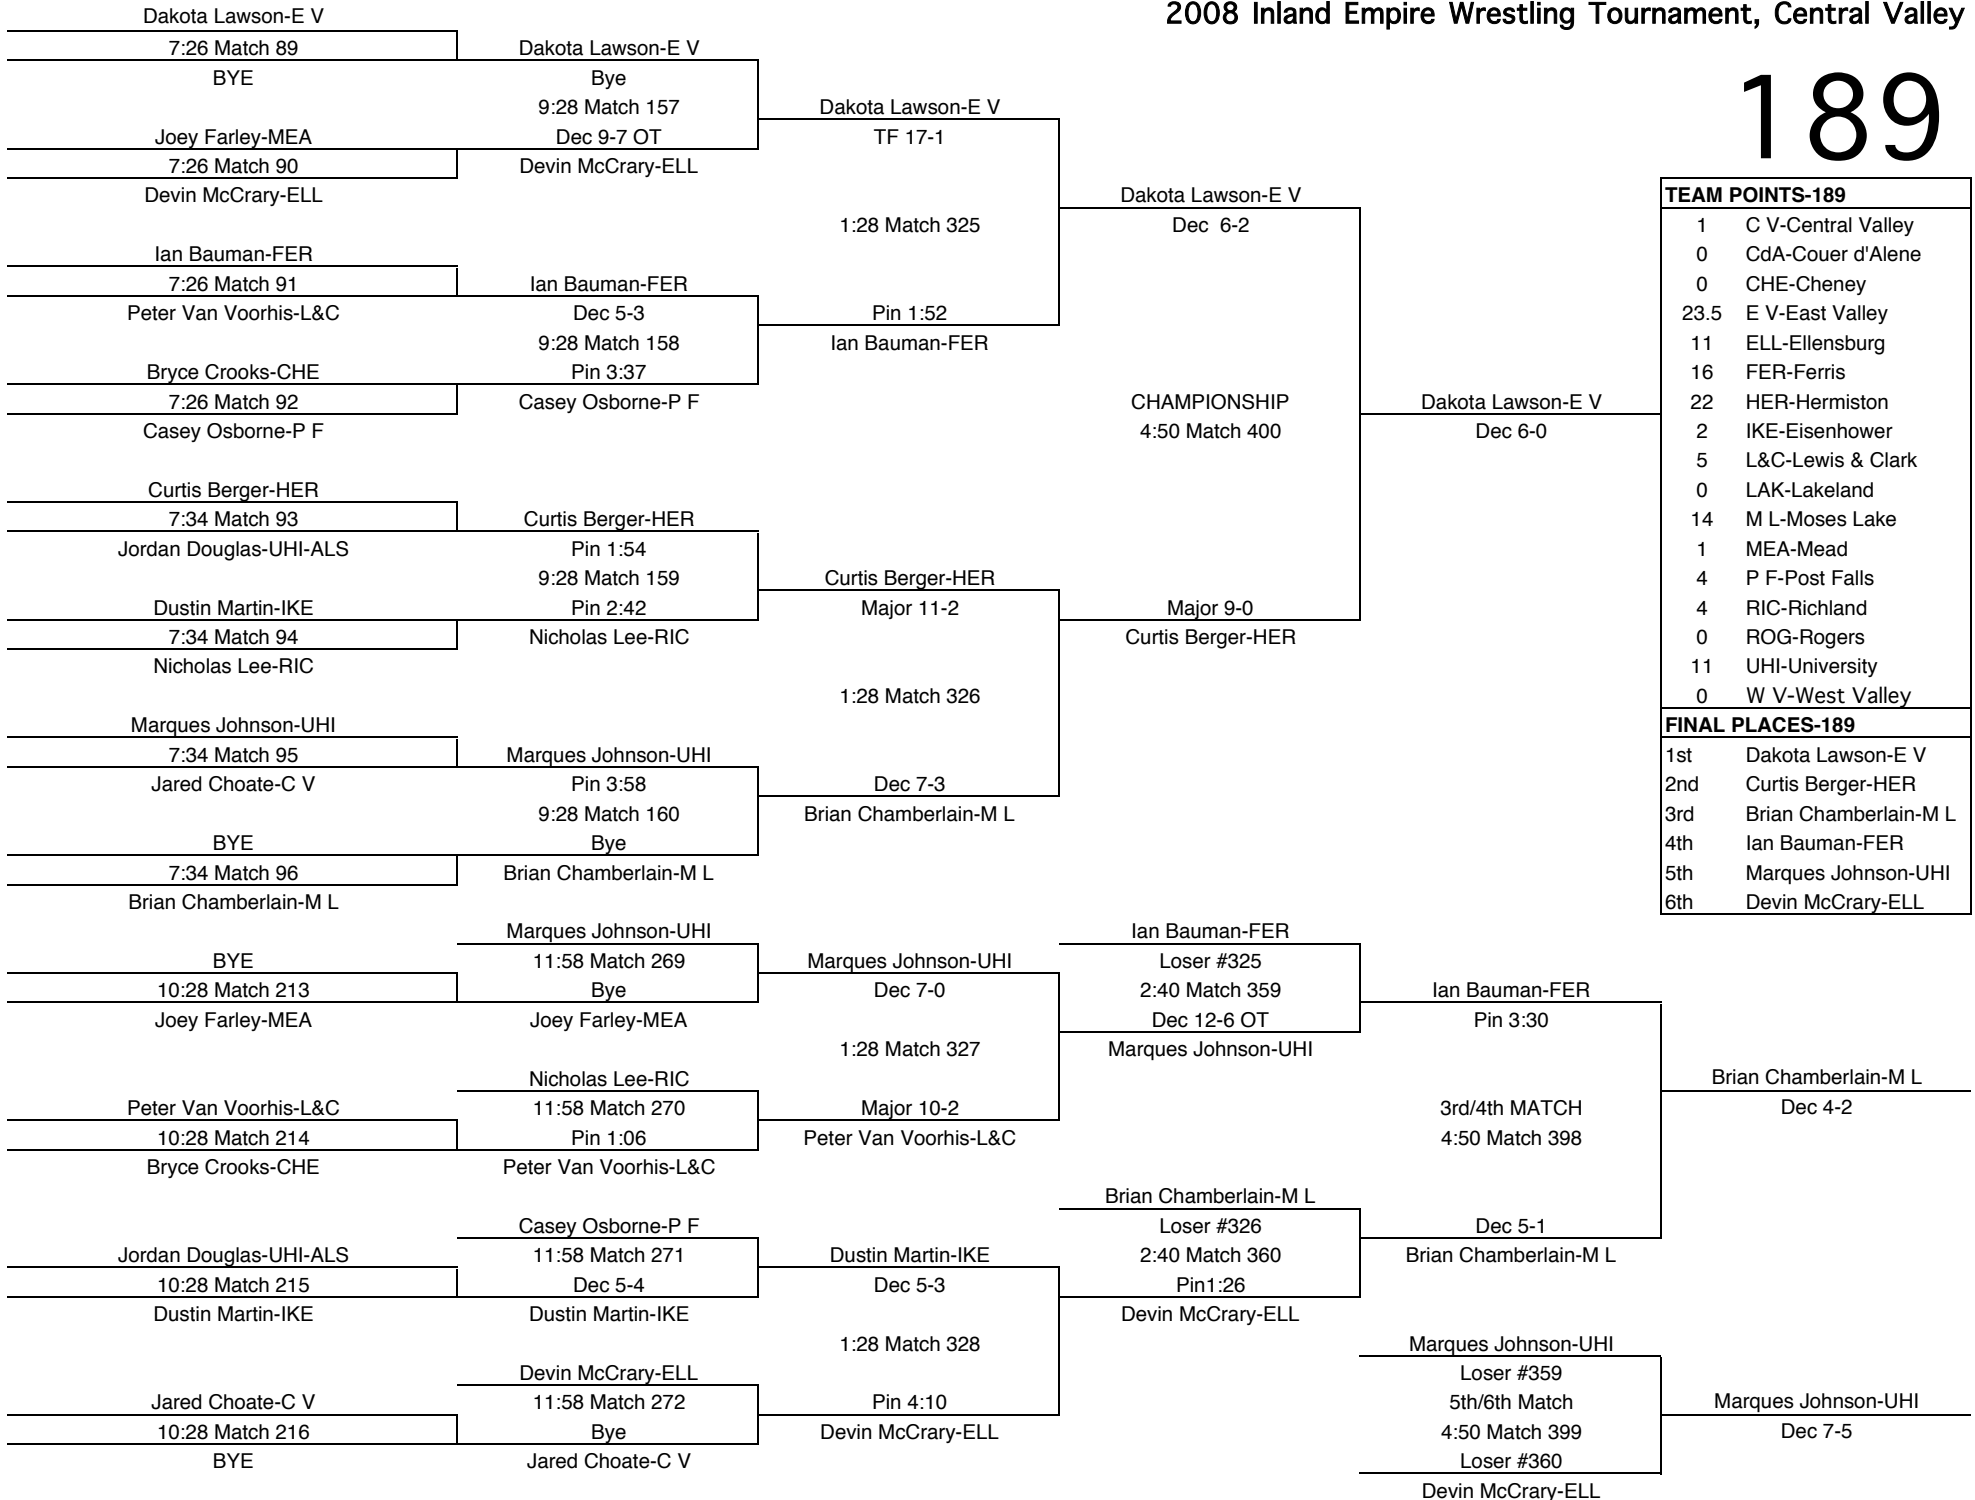

2008 Inland Empire Wrestling Tournament, Central Valley

189

TEAM POINTS-189	
1	C V-Central Valley
0	CdA-Couer d'Alene
0	CHE-Cheney
23.5	E V-East Valley
11	ELL-Ellensburg
16	FER-Ferris
22	HER-Hermiston
2	IKE-Eisenhower
5	L&C-Lewis & Clark
0	LAK-Lakeland
14	M L-Moses Lake
1	MEA-Mead
4	P F-Post Falls
4	RIC-Richland
0	ROG-Rogers
11	UHI-University
0	W V-West Valley

FINAL PLACES-189	
1st	Dakota Lawson-E V
2nd	Curtis Berger-HER
3rd	Brian Chamberlain-M L
4th	Ian Bauman-FER
5th	Marques Johnson-UHI
6th	Devin McCrary-ELL