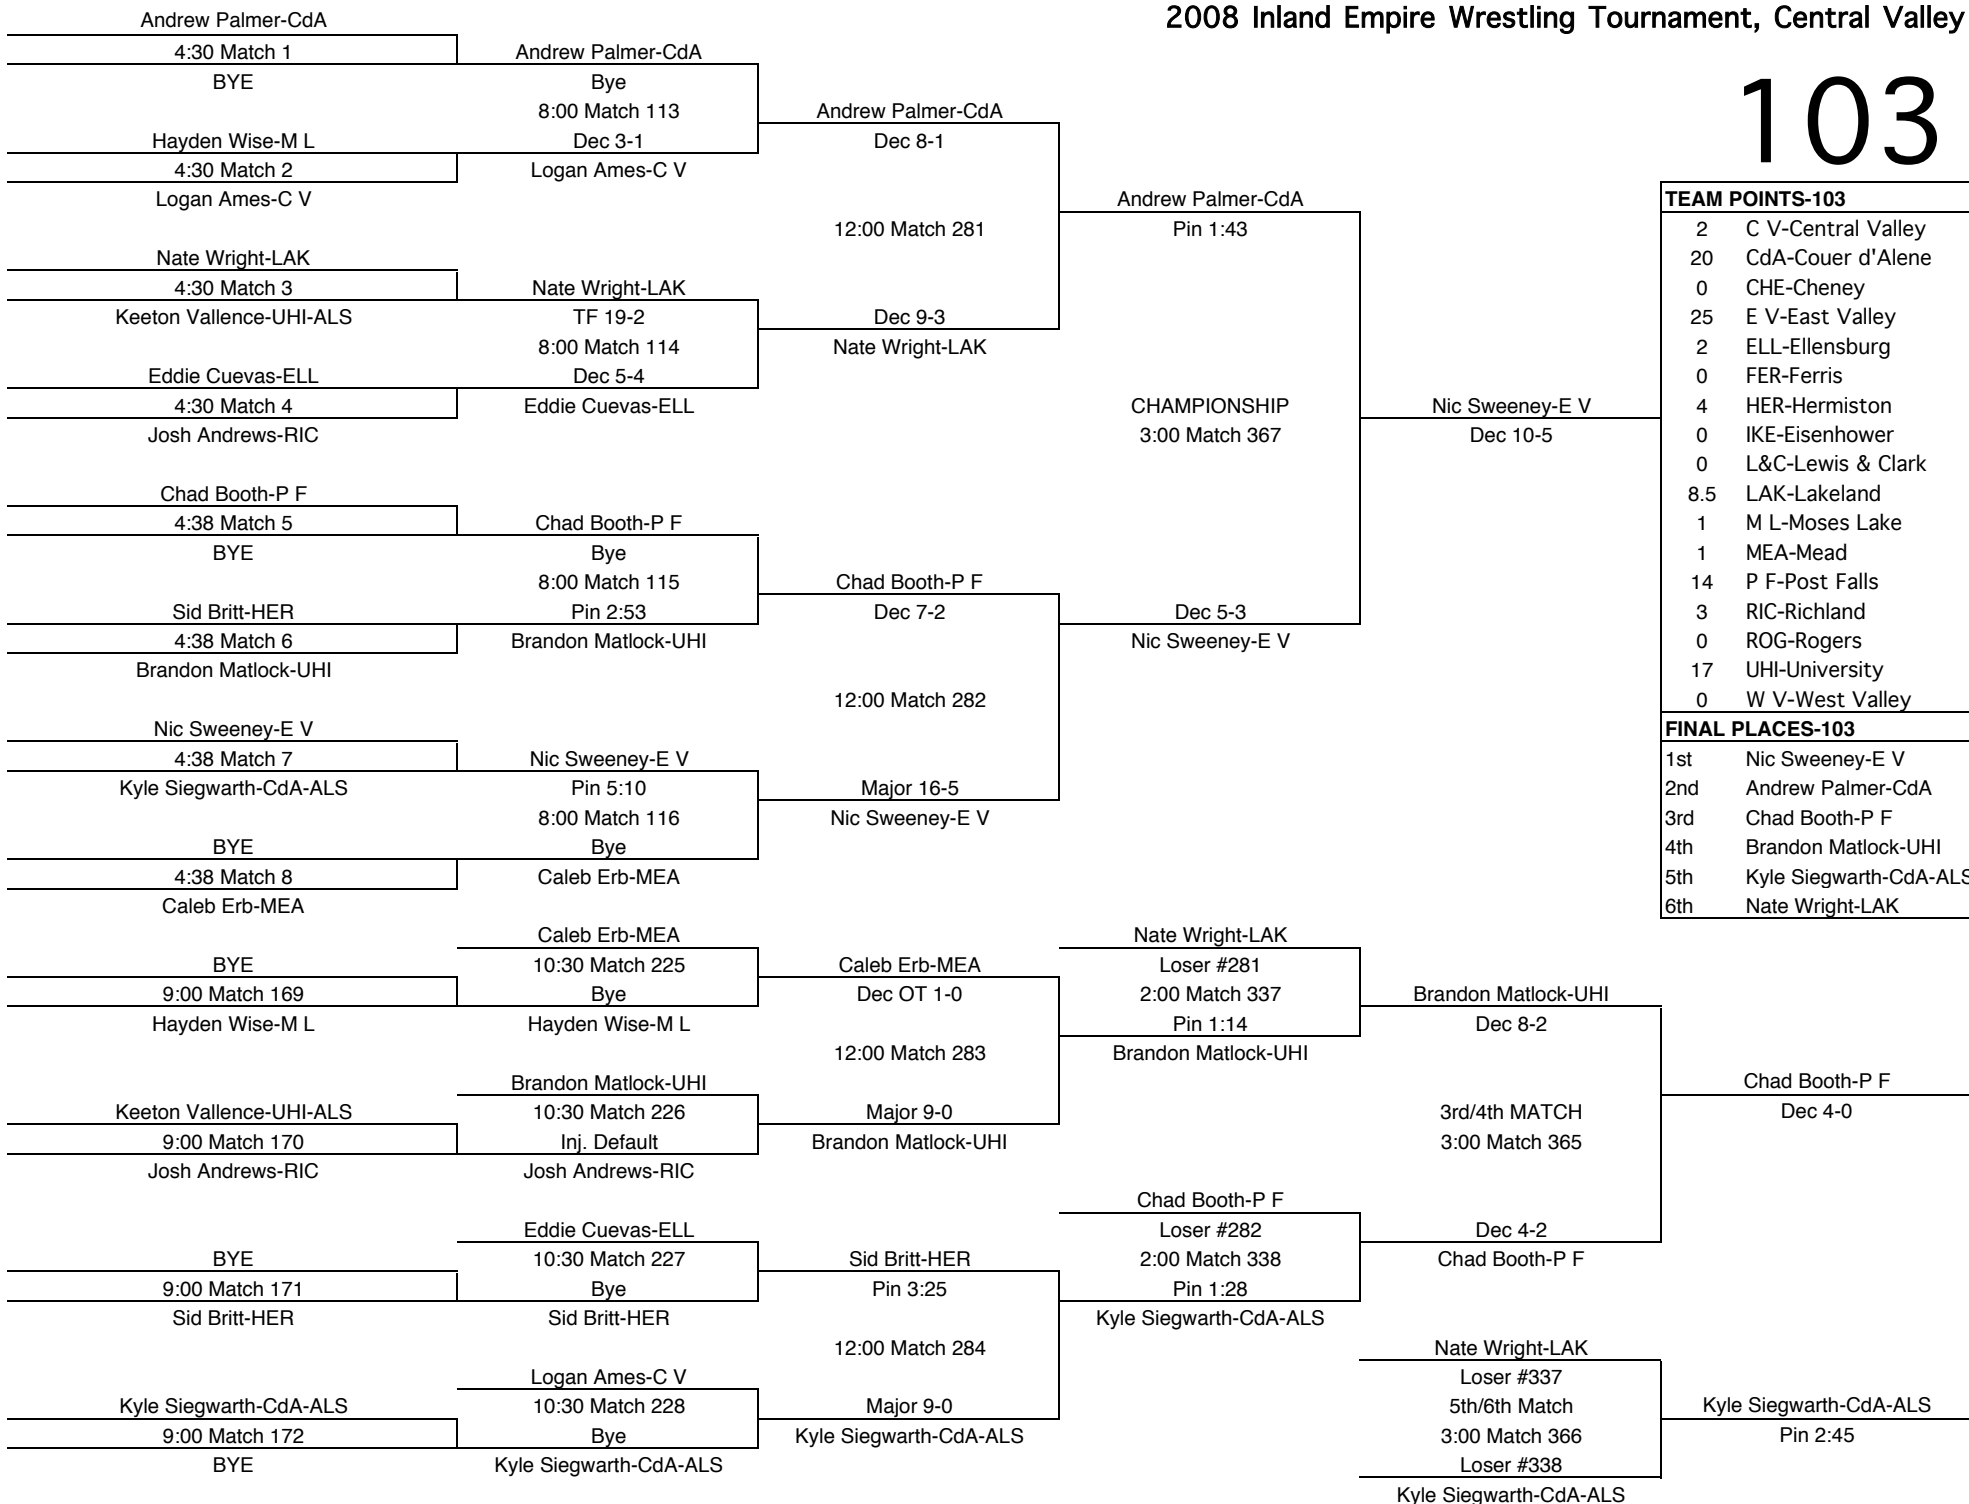

2008 Inland Empire Wrestling Tournament, Central Valley

103

TEAM POINTS-103	
2	C V-Central Valley
20	CdA-Couer d'Alene
0	CHE-Cheney
25	E V-East Valley
2	ELL-Ellensburg
0	FER-Ferris
4	HER-Hermiston
0	IKE-Eisenhower
0	L&C-Lewis & Clark
8.5	LAK-Lakeland
1	M L-Moses Lake
1	MEA-Mead
14	P F-Post Falls
3	RIC-Richland
0	ROG-Rogers
17	UHI-University
0	W V-West Valley