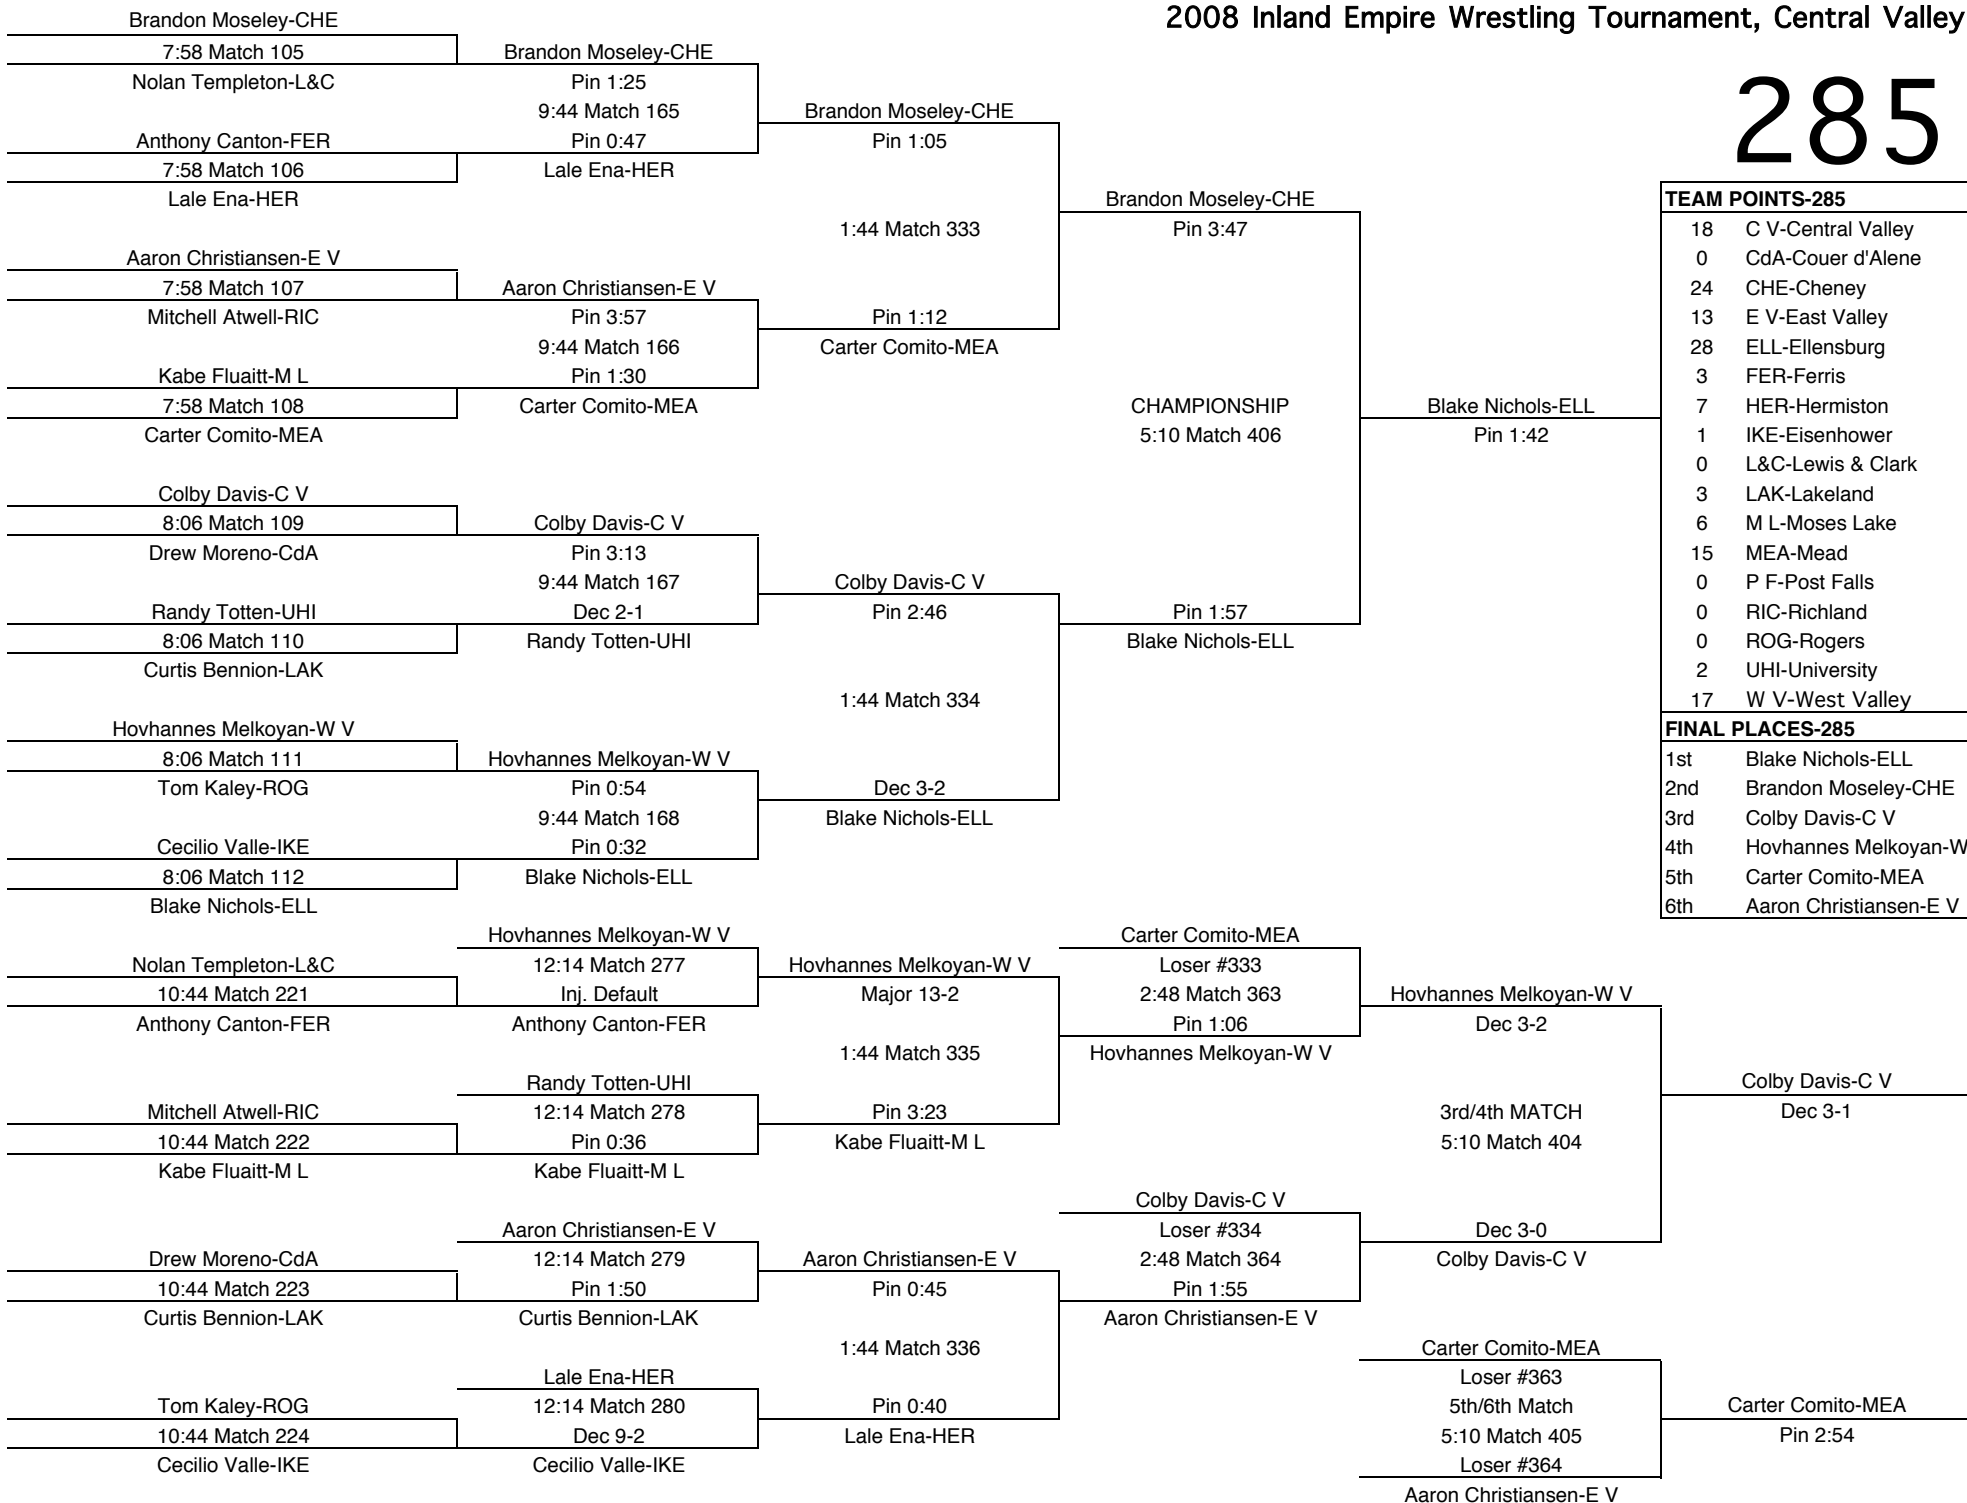

2008 Inland Empire Wrestling Tournament, Central Valley

285

TEAM SCORES	TOT.PTS.
HER-Hermiston	189
M L-Moses Lake	172
UHI-University	167.5
E V-East Valley	145.5
CdA-Couer d'Alene	140
MEA-Mead	133.5
LAK-Lakeland	112.5
C V-Central Valley	110
ELL-Ellensburg	107.5
P F-Post Falls	98
FER-Ferris	86.5
CHE-Cheney	71
W V-West Valley	47
RIC-Richland	37
L&C-Lewis & Clark	17
IKE-Eisenhower	13.5
ROG-Rogers	11

Pigtail Matches

140-Aaron Brown-E V Pin 1:31 Jesse Shooter-ROG

285-Nolan Templeton-L&C Pin 1:09 Joe Lenon-P F

140-Humberto Acevedo-IKE Pin 1:24 Jesse Shooter-ROG

215-Alex Gutierrez-CHE-ALS Dec 8-2 James Mullenix-UHI-ALS