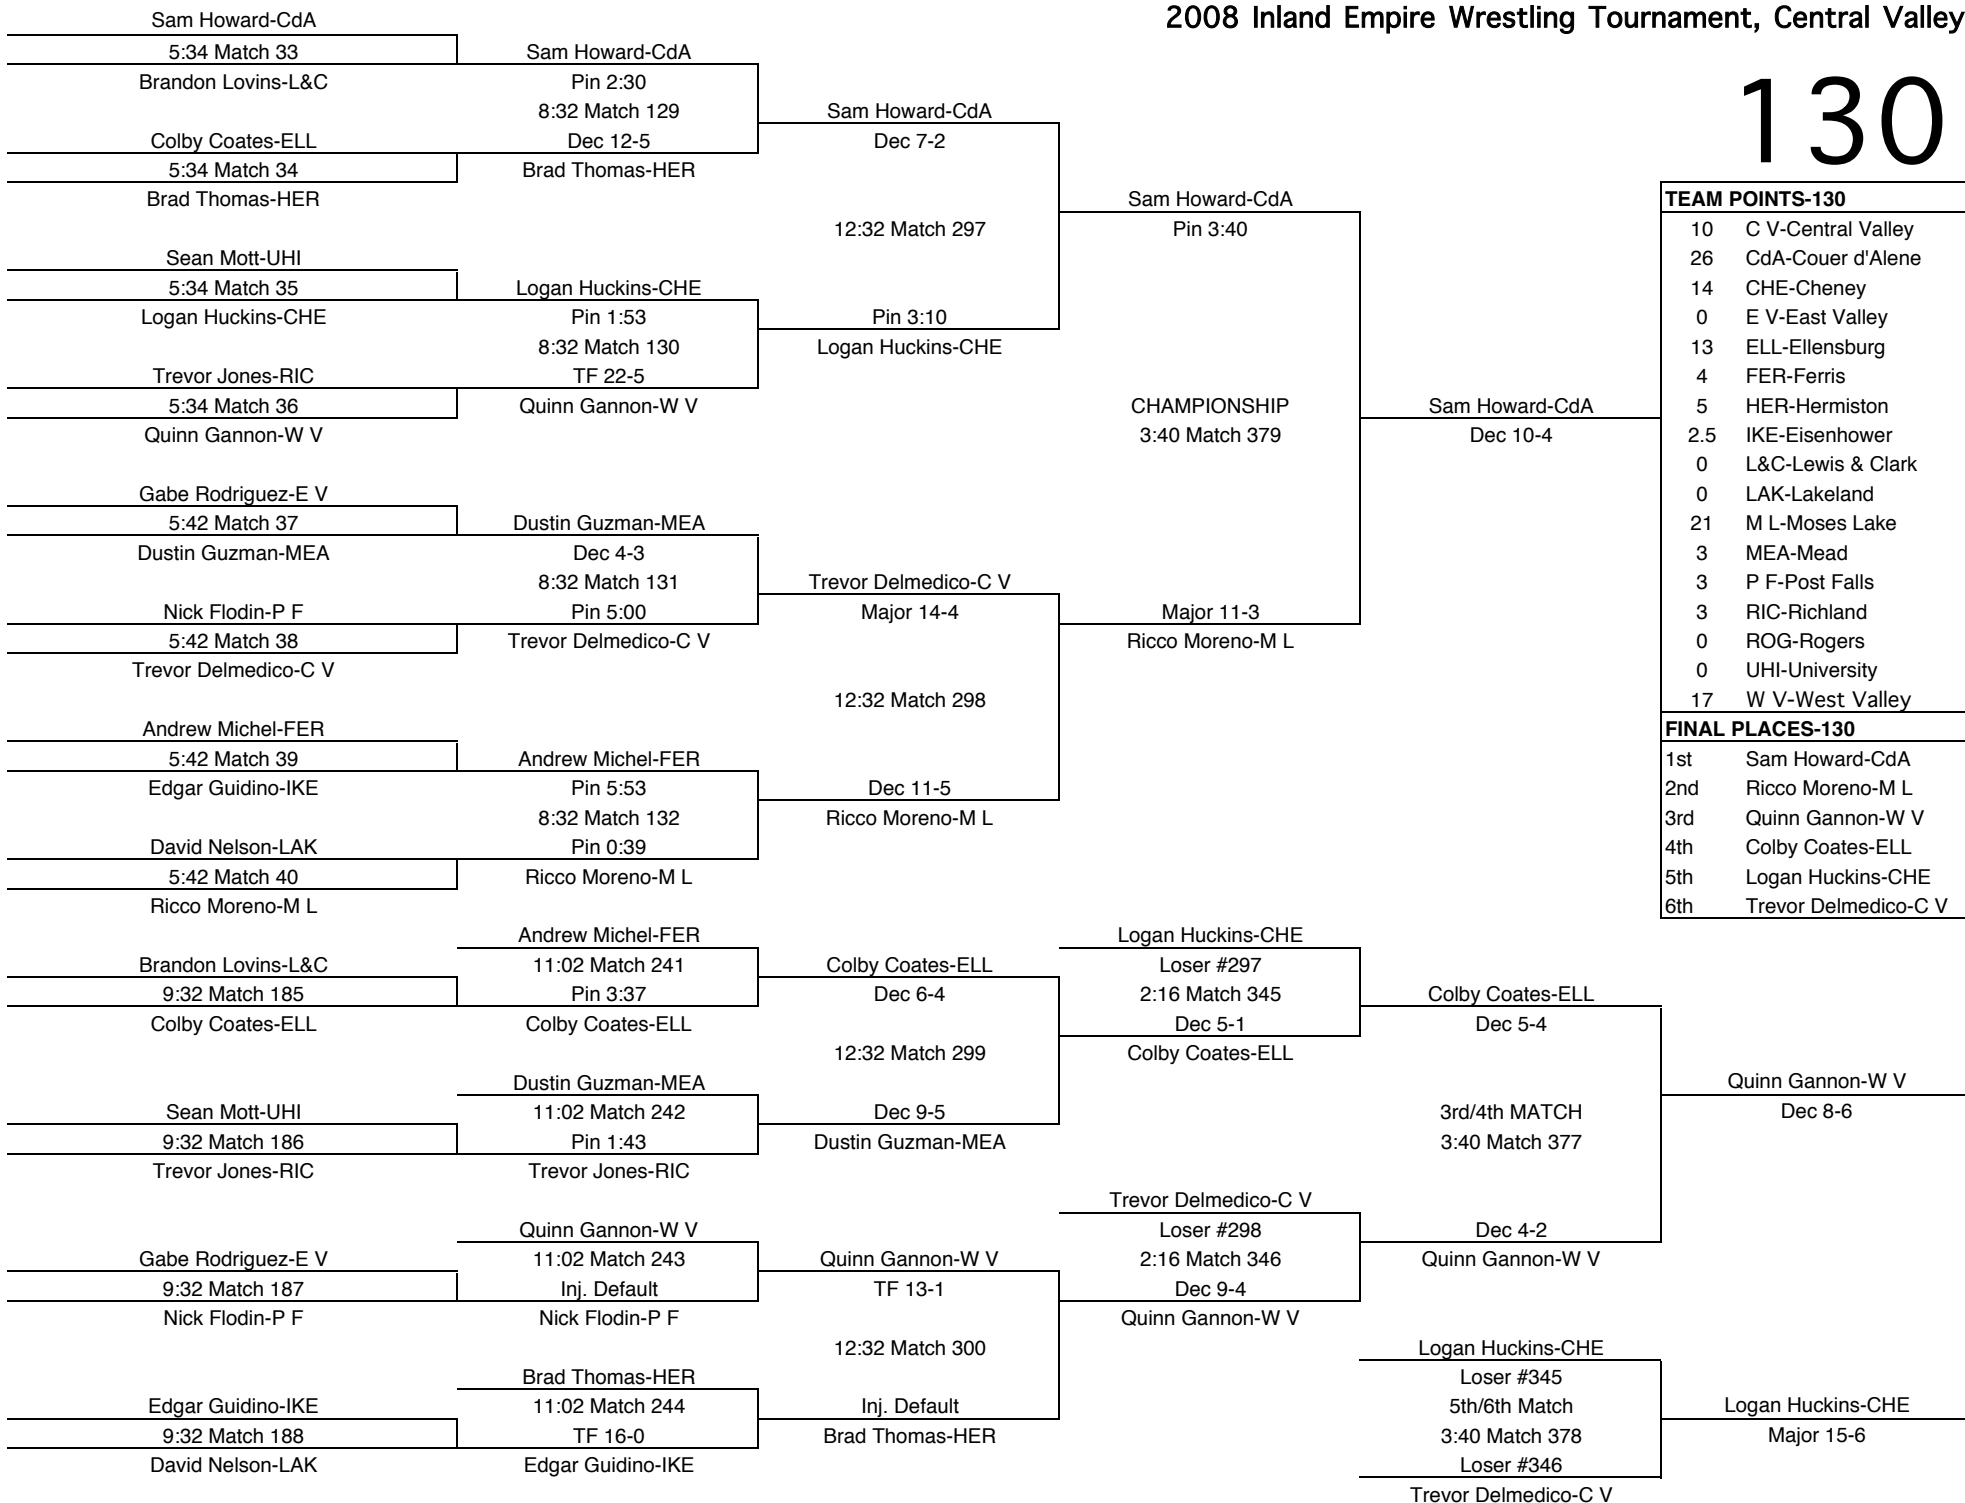

2008 Inland Empire Wrestling Tournament, Central Valley

130

TEAM POINTS-130	
10	C V-Central Valley
26	CdA-Couer d'Alene
14	CHE-Cheney
0	E V-East Valley
13	ELL-Ellensburg
4	FER-Ferris
5	HER-Hermiston
2.5	IKE-Eisenhower
0	L&C-Lewis & Clark
0	LAK-Lakeland
21	M L-Moses Lake
3	MEA-Mead
3	P F-Post Falls
3	RIC-Richland
0	ROG-Rogers
0	UHI-University
17	W V-West Valley

FINAL PLACES-130	
1st	Sam Howard-CdA
2nd	Ricco Moreno-M L
3rd	Quinn Gannon-W V
4th	Colby Coates-ELL
5th	Logan Huckins-CHE
6th	Trevor Delmedico-C V