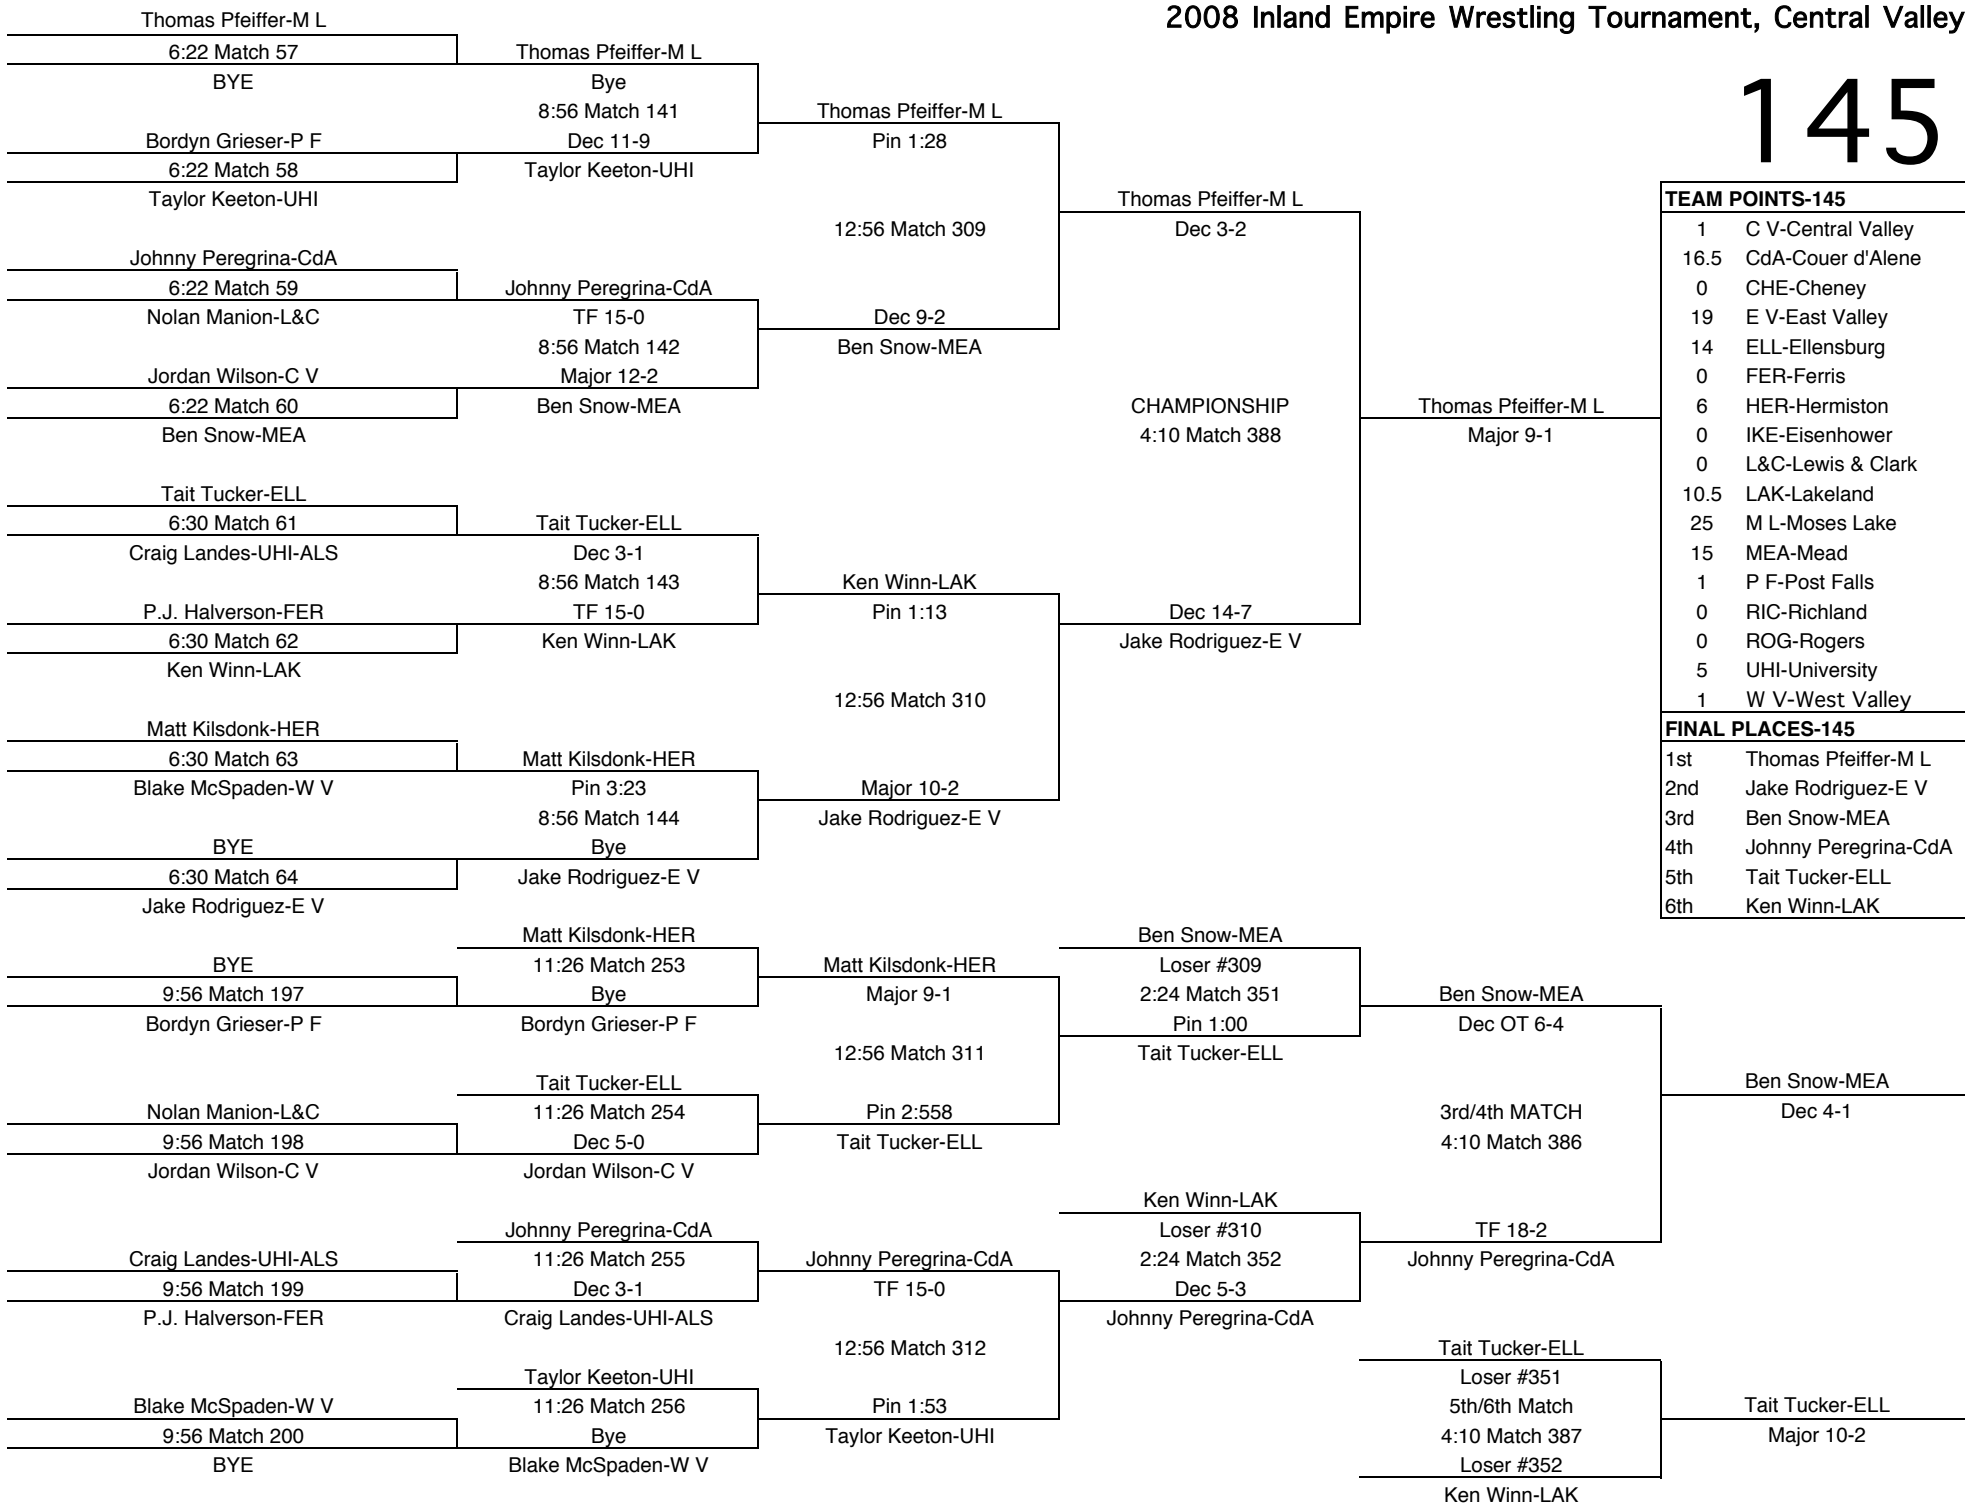

2008 Inland Empire Wrestling Tournament, Central Valley

145

TEAM POINTS-145	
1	C V-Central Valley
16.5	CdA-Couer d'Alene
0	CHE-Cheney
19	E V-East Valley
14	ELL-Ellensburg
0	FER-Ferris
6	HER-Hermiston
0	IKE-Eisenhower
0	L&C-Lewis & Clark
10.5	LAK-Lakeland
25	M L-Moses Lake
15	MEA-Mead
1	P F-Post Falls
0	RIC-Richland
0	ROG-Rogers
5	UHI-University
1	W V-West Valley

FINAL PLACES-145	
1st	Thomas Pfeiffer-M L
2nd	Jake Rodriguez-E V
3rd	Ben Snow-MEA
4th	Johnny Peregrina-CdA
5th	Tait Tucker-ELL
6th	Ken Winn-LAK