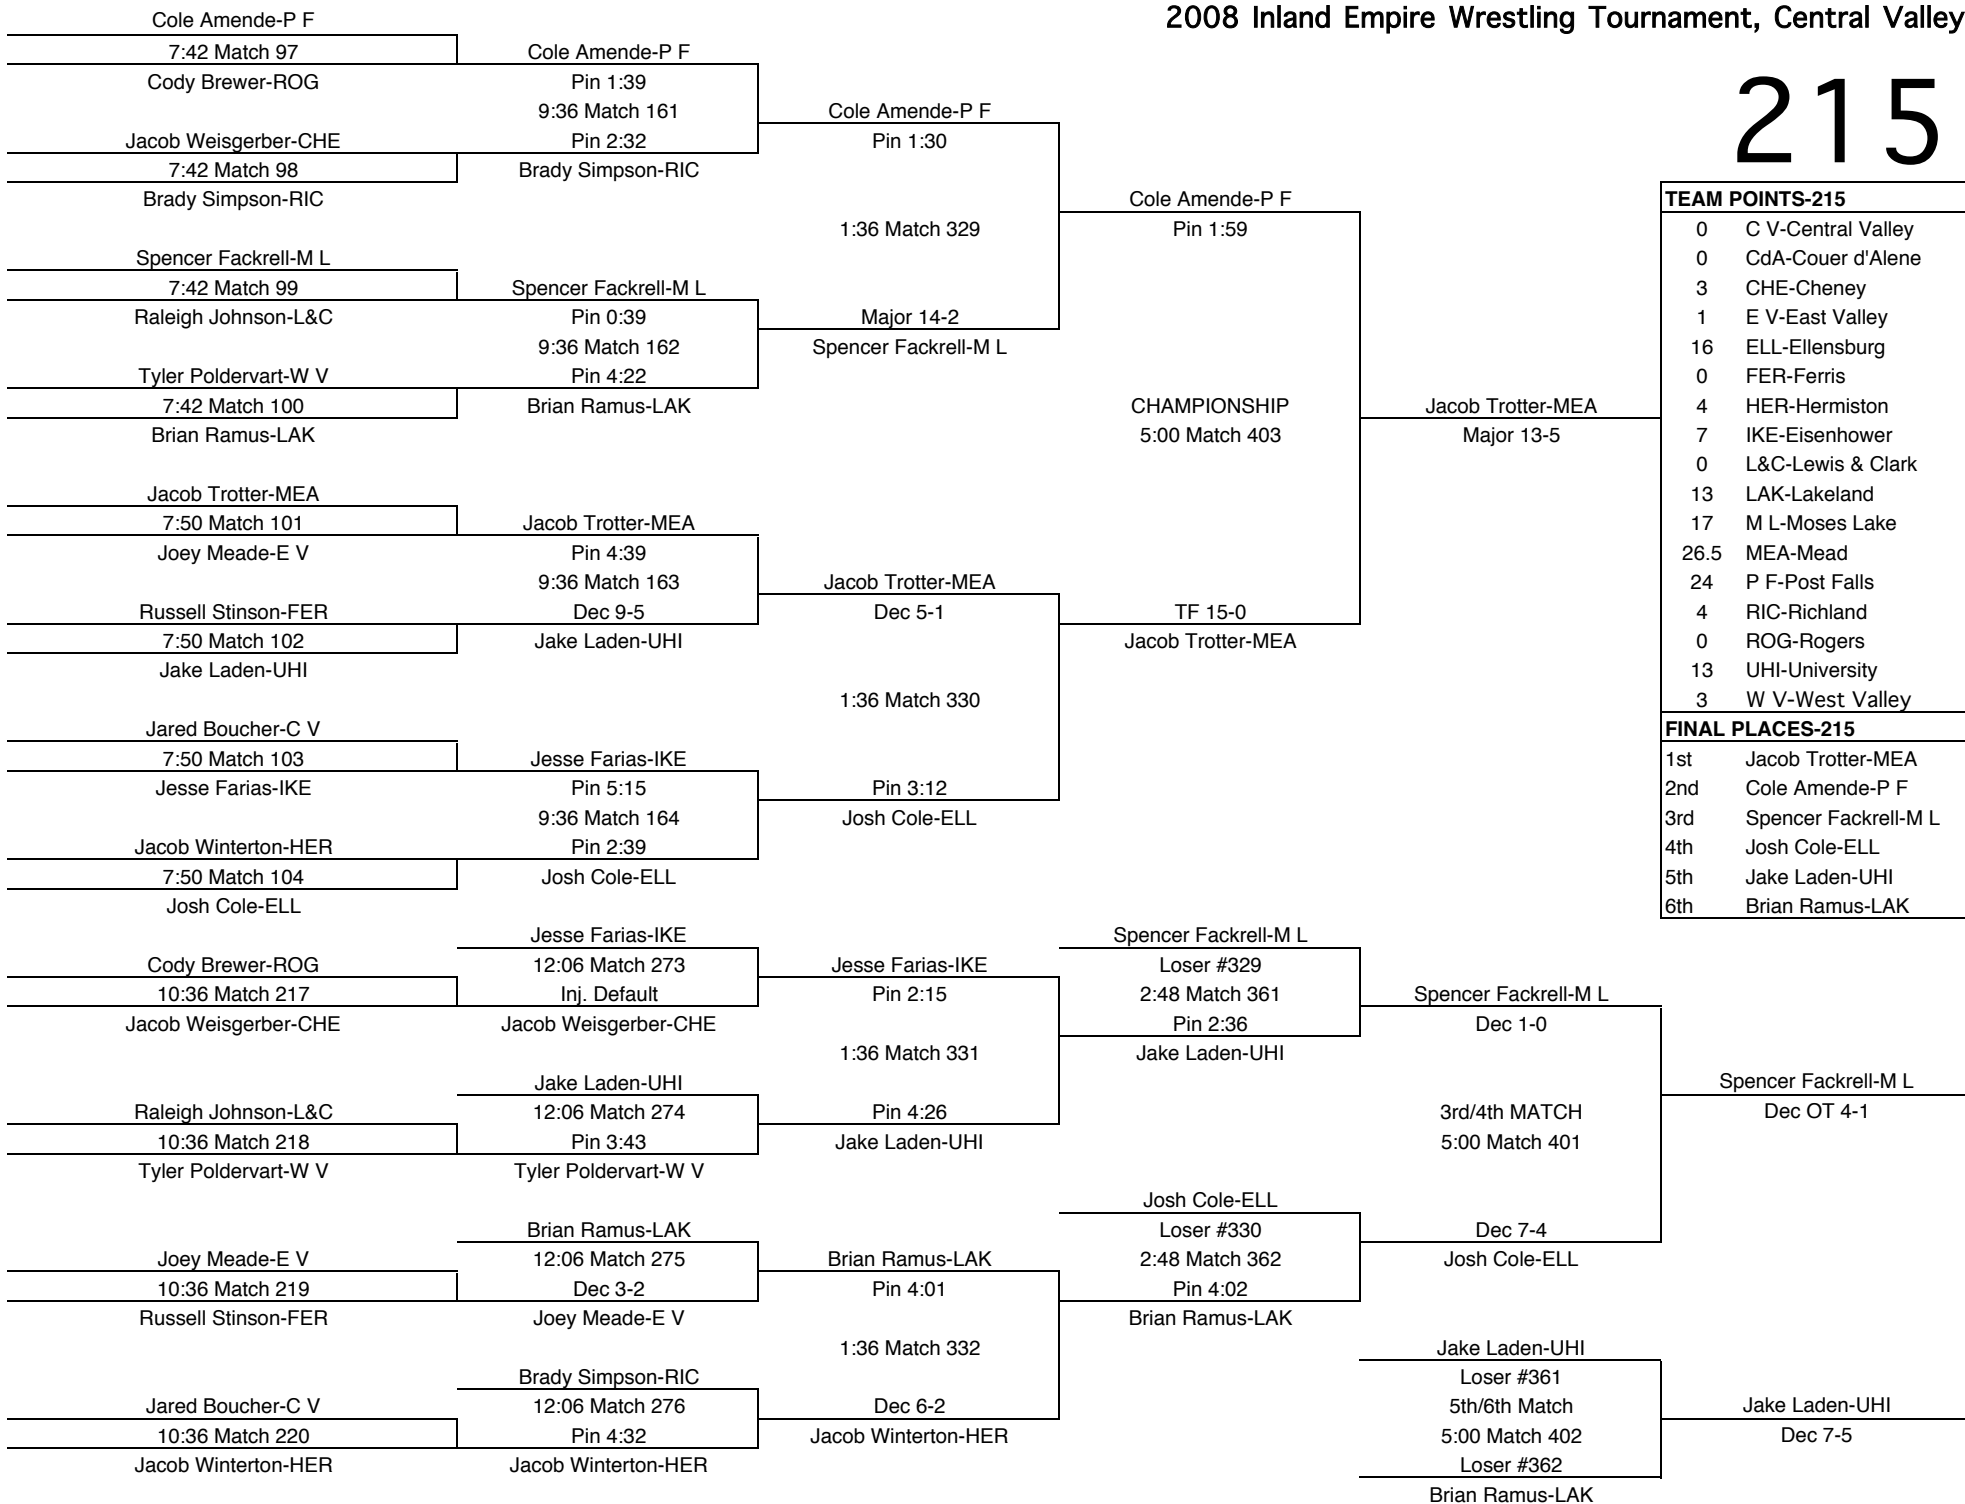

2008 Inland Empire Wrestling Tournament, Central Valley

215

TEAM POINTS-215	
0	C V-Central Valley
0	CdA-Couer d'Alene
3	CHE-Cheney
1	E V-East Valley
16	ELL-Ellensburg
0	FER-Ferris
4	HER-Hermiston
7	IKE-Eisenhower
0	L&C-Lewis & Clark
13	LAK-Lakeland
17	M L-Moses Lake
26.5	MEA-Mead
24	P F-Post Falls
4	RIC-Richland
0	ROG-Rogers
13	UHI-University
3	W V-West Valley

FINAL PLACES-215	
1st	Jacob Trotter-MEA
2nd	Cole Amende-P F
3rd	Spencer Fackrell-M L
4th	Josh Cole-ELL
5th	Jake Laden-UHI
6th	Brian Ramus-LAK