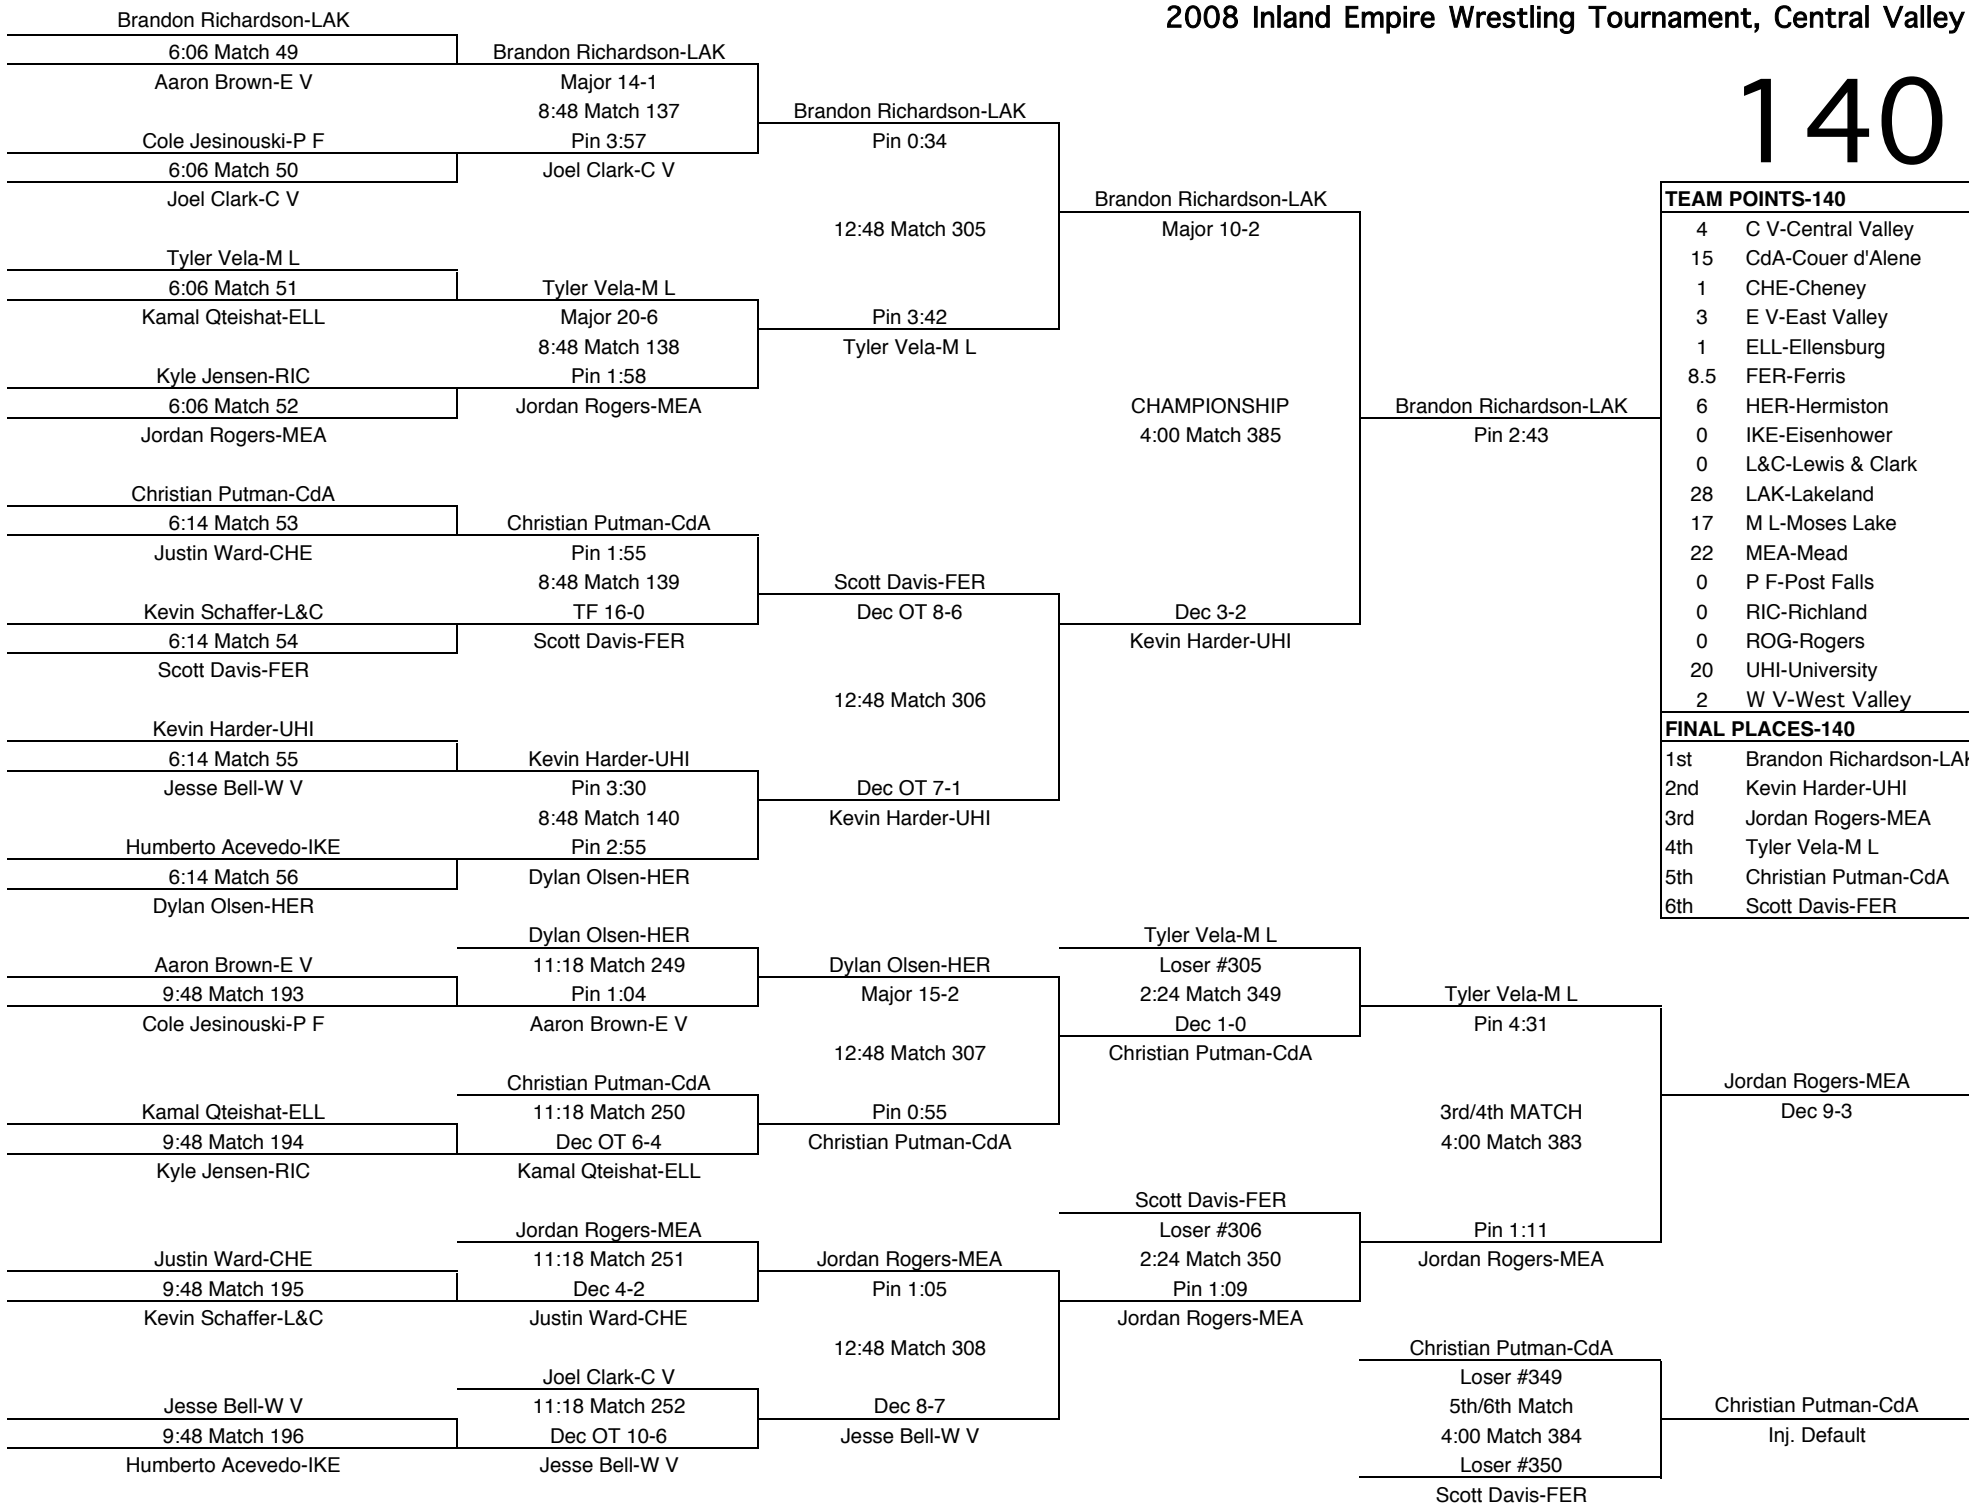

2008 Inland Empire Wrestling Tournament, Central Valley

140

TEAM POINTS-140	
4	C V-Central Valley
15	CdA-Couer d'Alene
1	CHE-Cheney
3	E V-East Valley
1	ELL-Ellensburg
8.5	FER-Ferris
6	HER-Hermiston
0	IKE-Eisenhower
0	L&C-Lewis & Clark
28	LAK-Lakeland
17	M L-Moses Lake
22	MEA-Mead
0	P F-Post Falls
0	RIC-Richland
0	ROG-Rogers
20	UHI-University
2	W V-West Valley

FINAL PLACES-140	
1st	Brandon Richardson-LAK
2nd	Kevin Harder-UHI
3rd	Jordan Rogers-MEA
4th	Tyler Vela-M L
5th	Christian Putman-CdA
6th	Scott Davis-FER