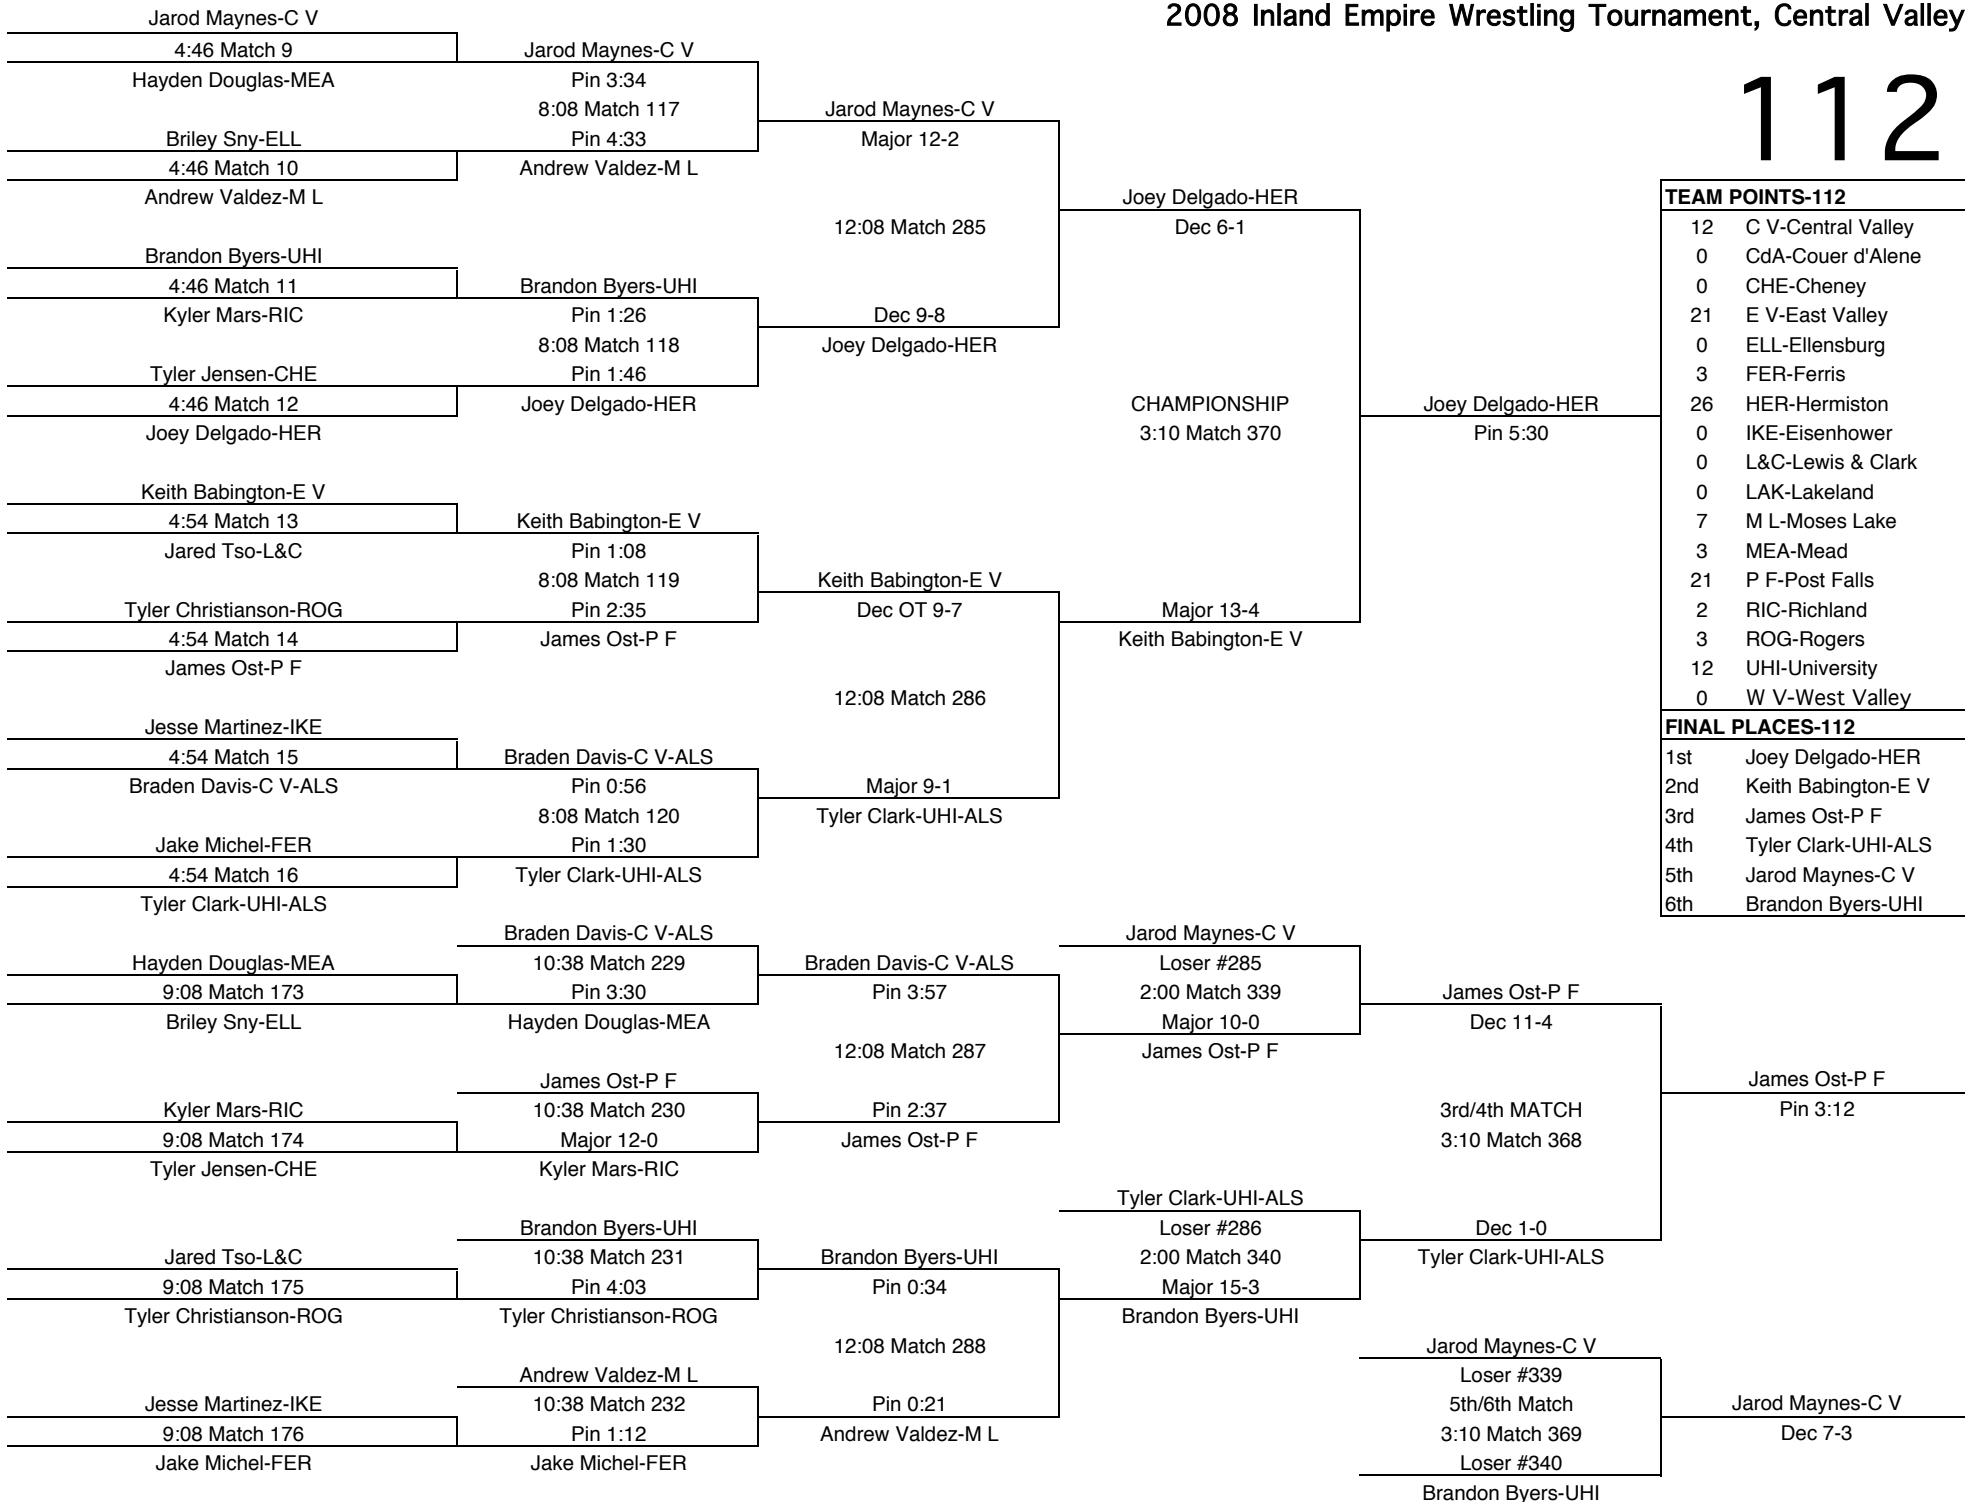

2008 Inland Empire Wrestling Tournament, Central Valley

112

TEAM POINTS-112	
12	C V-Central Valley
0	CdA-Couer d'Alene
0	CHE-Cheney
21	E V-East Valley
0	ELL-Ellensburg
3	FER-Ferris
26	HER-Hermiston
0	IKE-Eisenhower
0	L&C-Lewis & Clark
0	LAK-Lakeland
7	M L-Moses Lake
3	MEA-Mead
21	P F-Post Falls
2	RIC-Richland
3	ROG-Rogers
12	UHI-University
0	W V-West Valley
FINAL PLACES-112	
1st	Joey Delgado-HER
2nd	Keith Babington-E V
3rd	James Ost-P F
4th	Tyler Clark-UHI-ALS
5th	Jarod Maynes-C V
6th	Brandon Byers-UHI