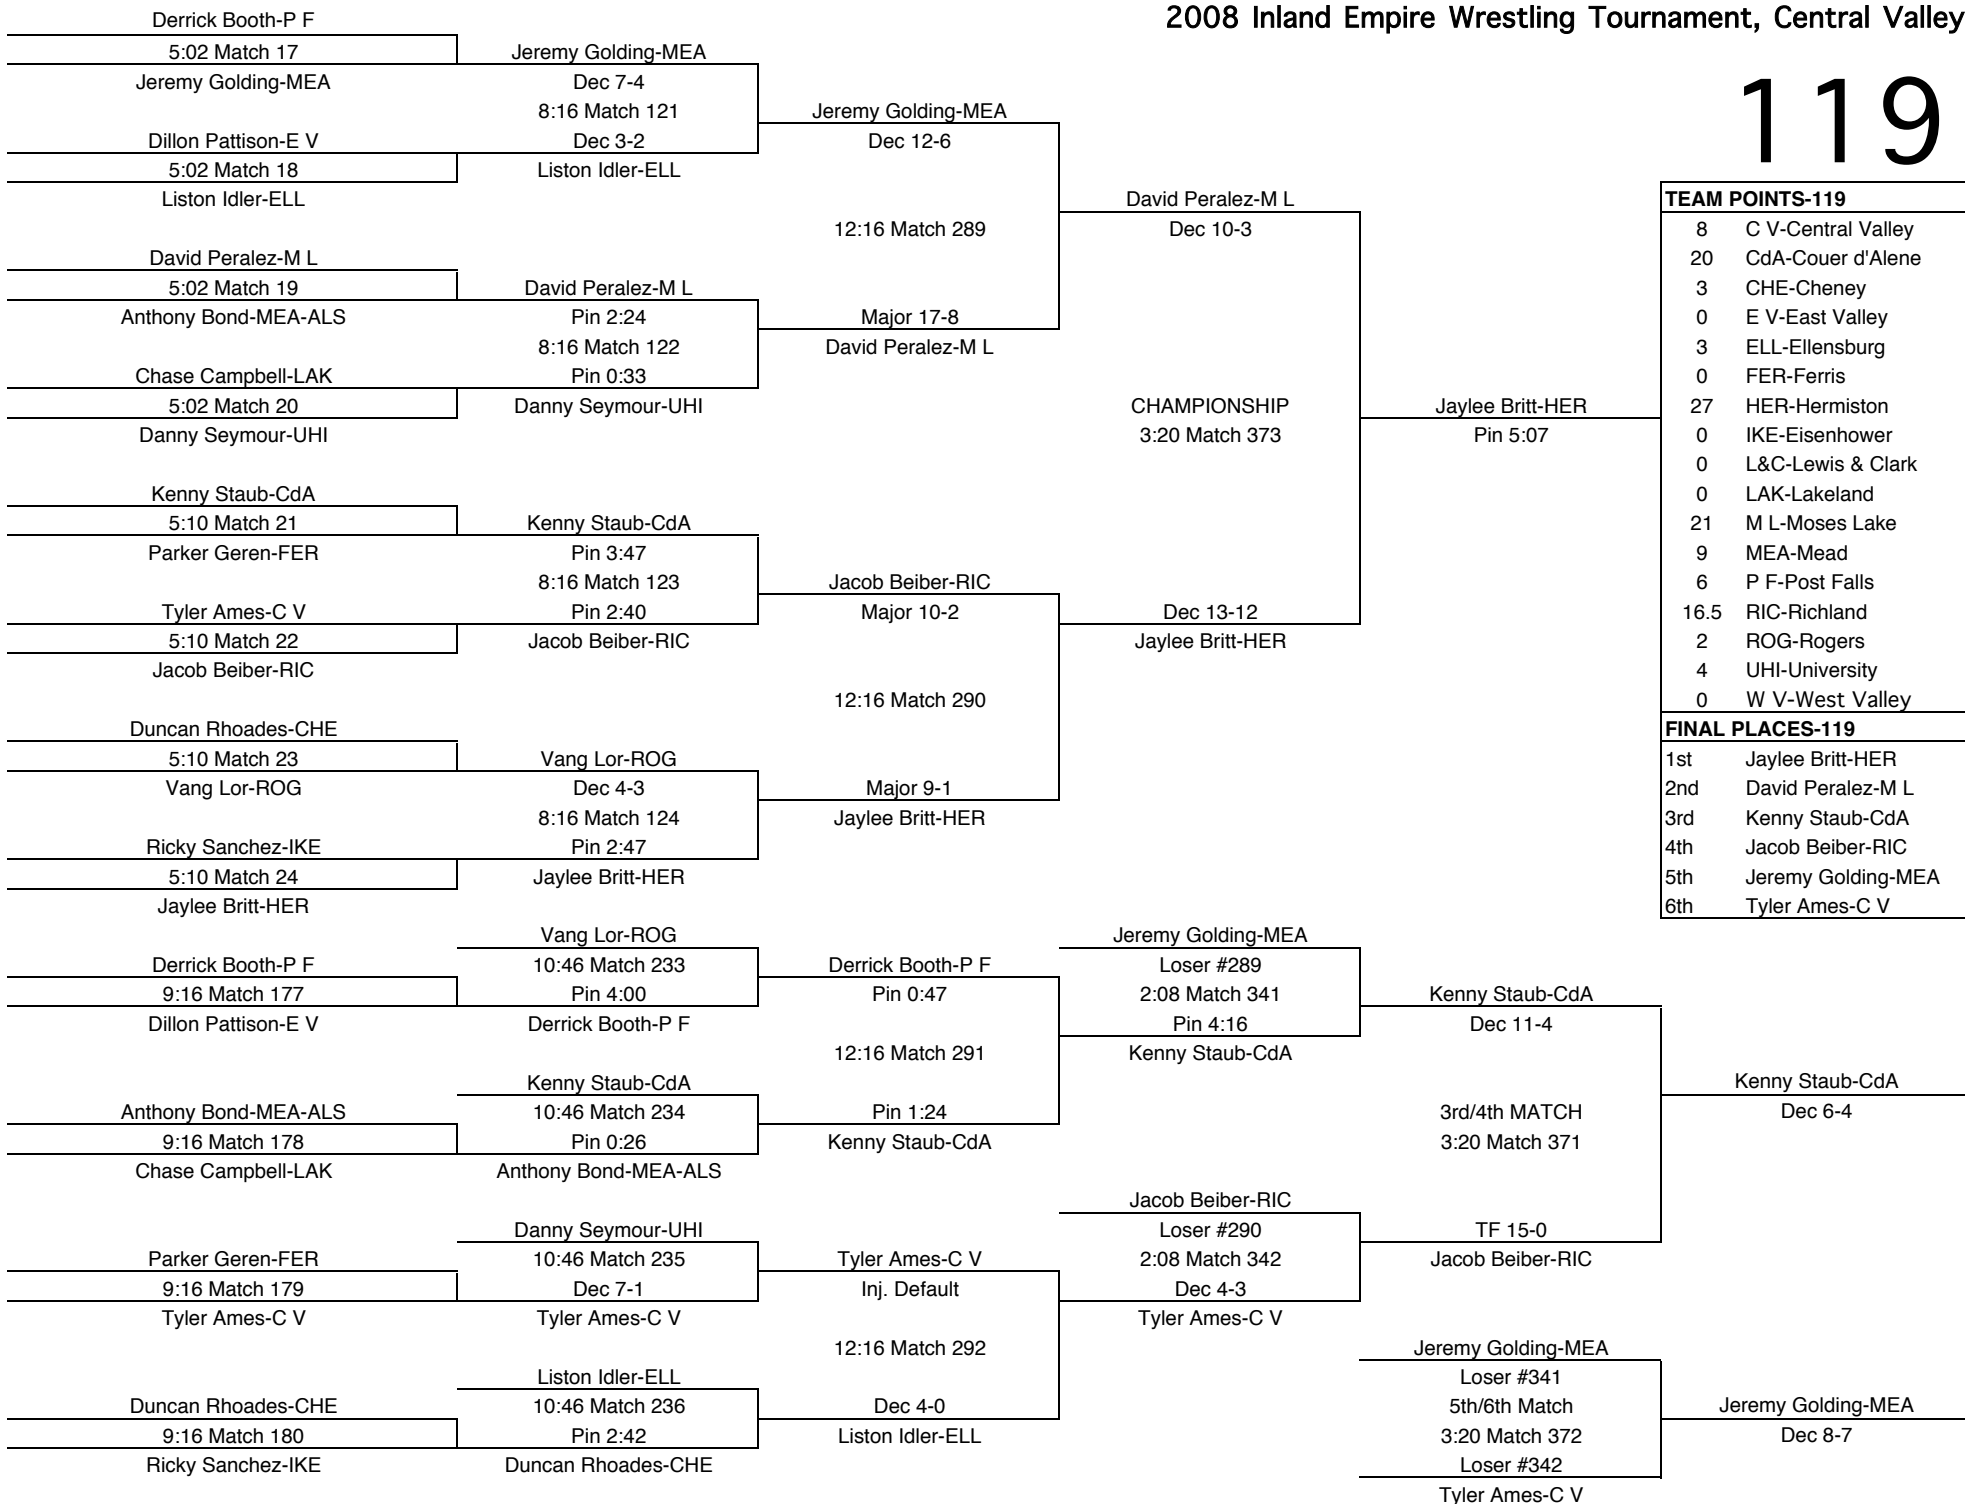

2008 Inland Empire Wrestling Tournament, Central Valley

119