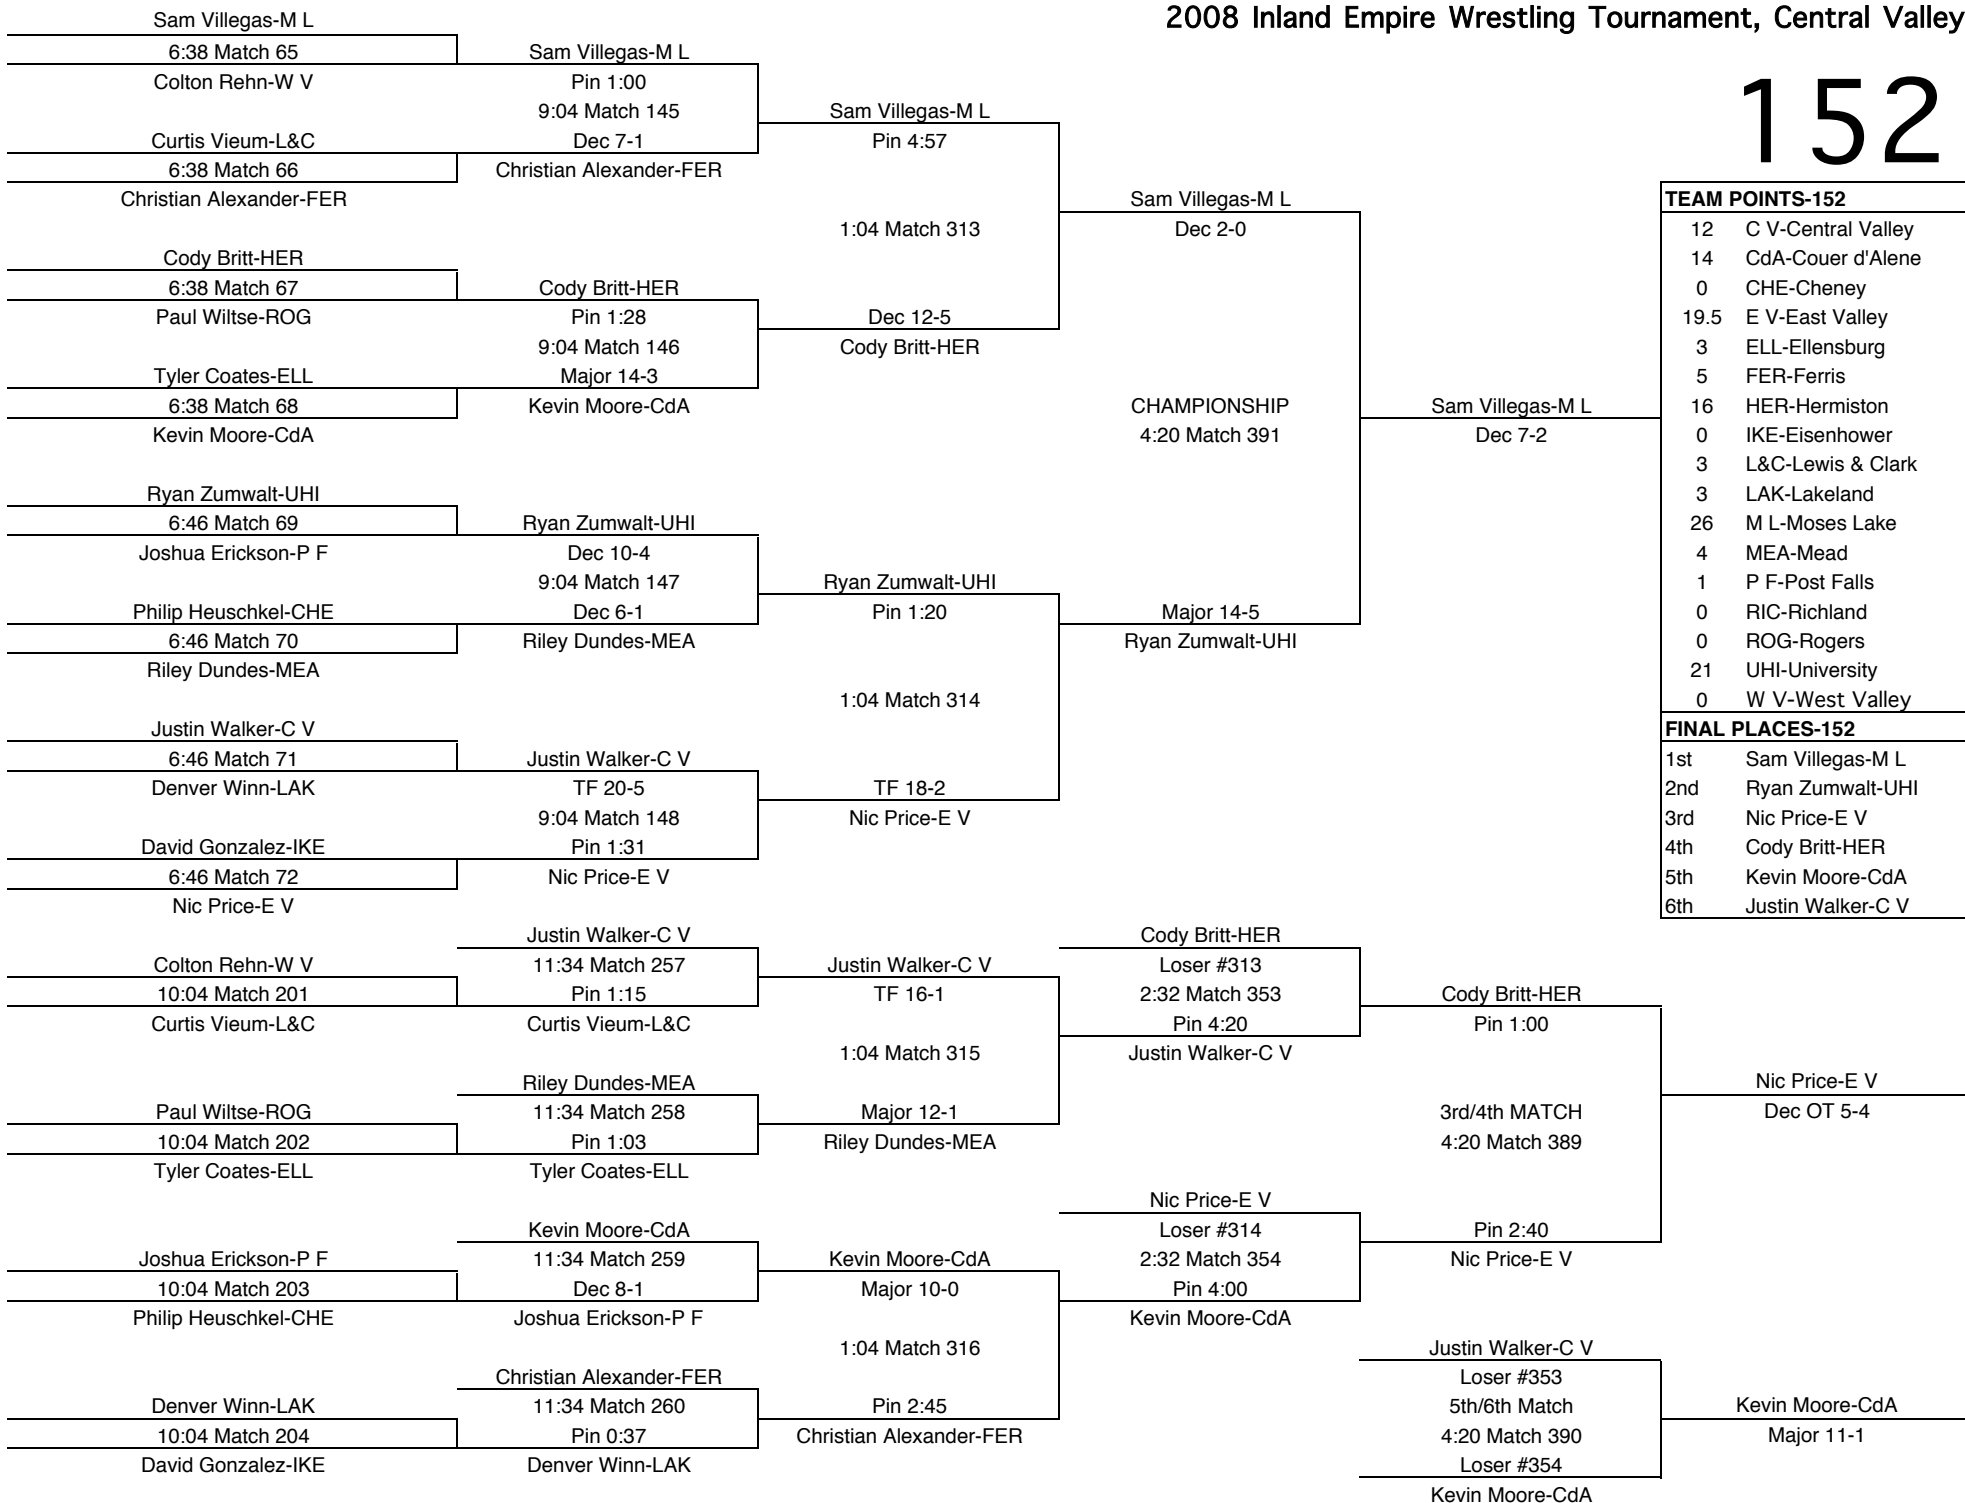

2008 Inland Empire Wrestling Tournament, Central Valley

152

TEAM POINTS-152	
12	C V-Central Valley
14	CdA-Couer d'Alene
0	CHE-Cheney
19.5	E V-East Valley
3	ELL-Ellensburg
5	FER-Ferris
16	HER-Hermiston
0	IKE-Eisenhower
3	L&C-Lewis & Clark
3	LAK-Lakeland
26	M L-Moses Lake
4	MEA-Mead
1	P F-Post Falls
0	RIC-Richland
0	ROG-Rogers
21	UHI-University
0	W V-West Valley

FINAL PLACES-152	
1st	Sam Villegas-M L
2nd	Ryan Zumwalt-UHI
3rd	Nic Price-E V
4th	Cody Britt-HER
5th	Kevin Moore-CdA
6th	Justin Walker-C V