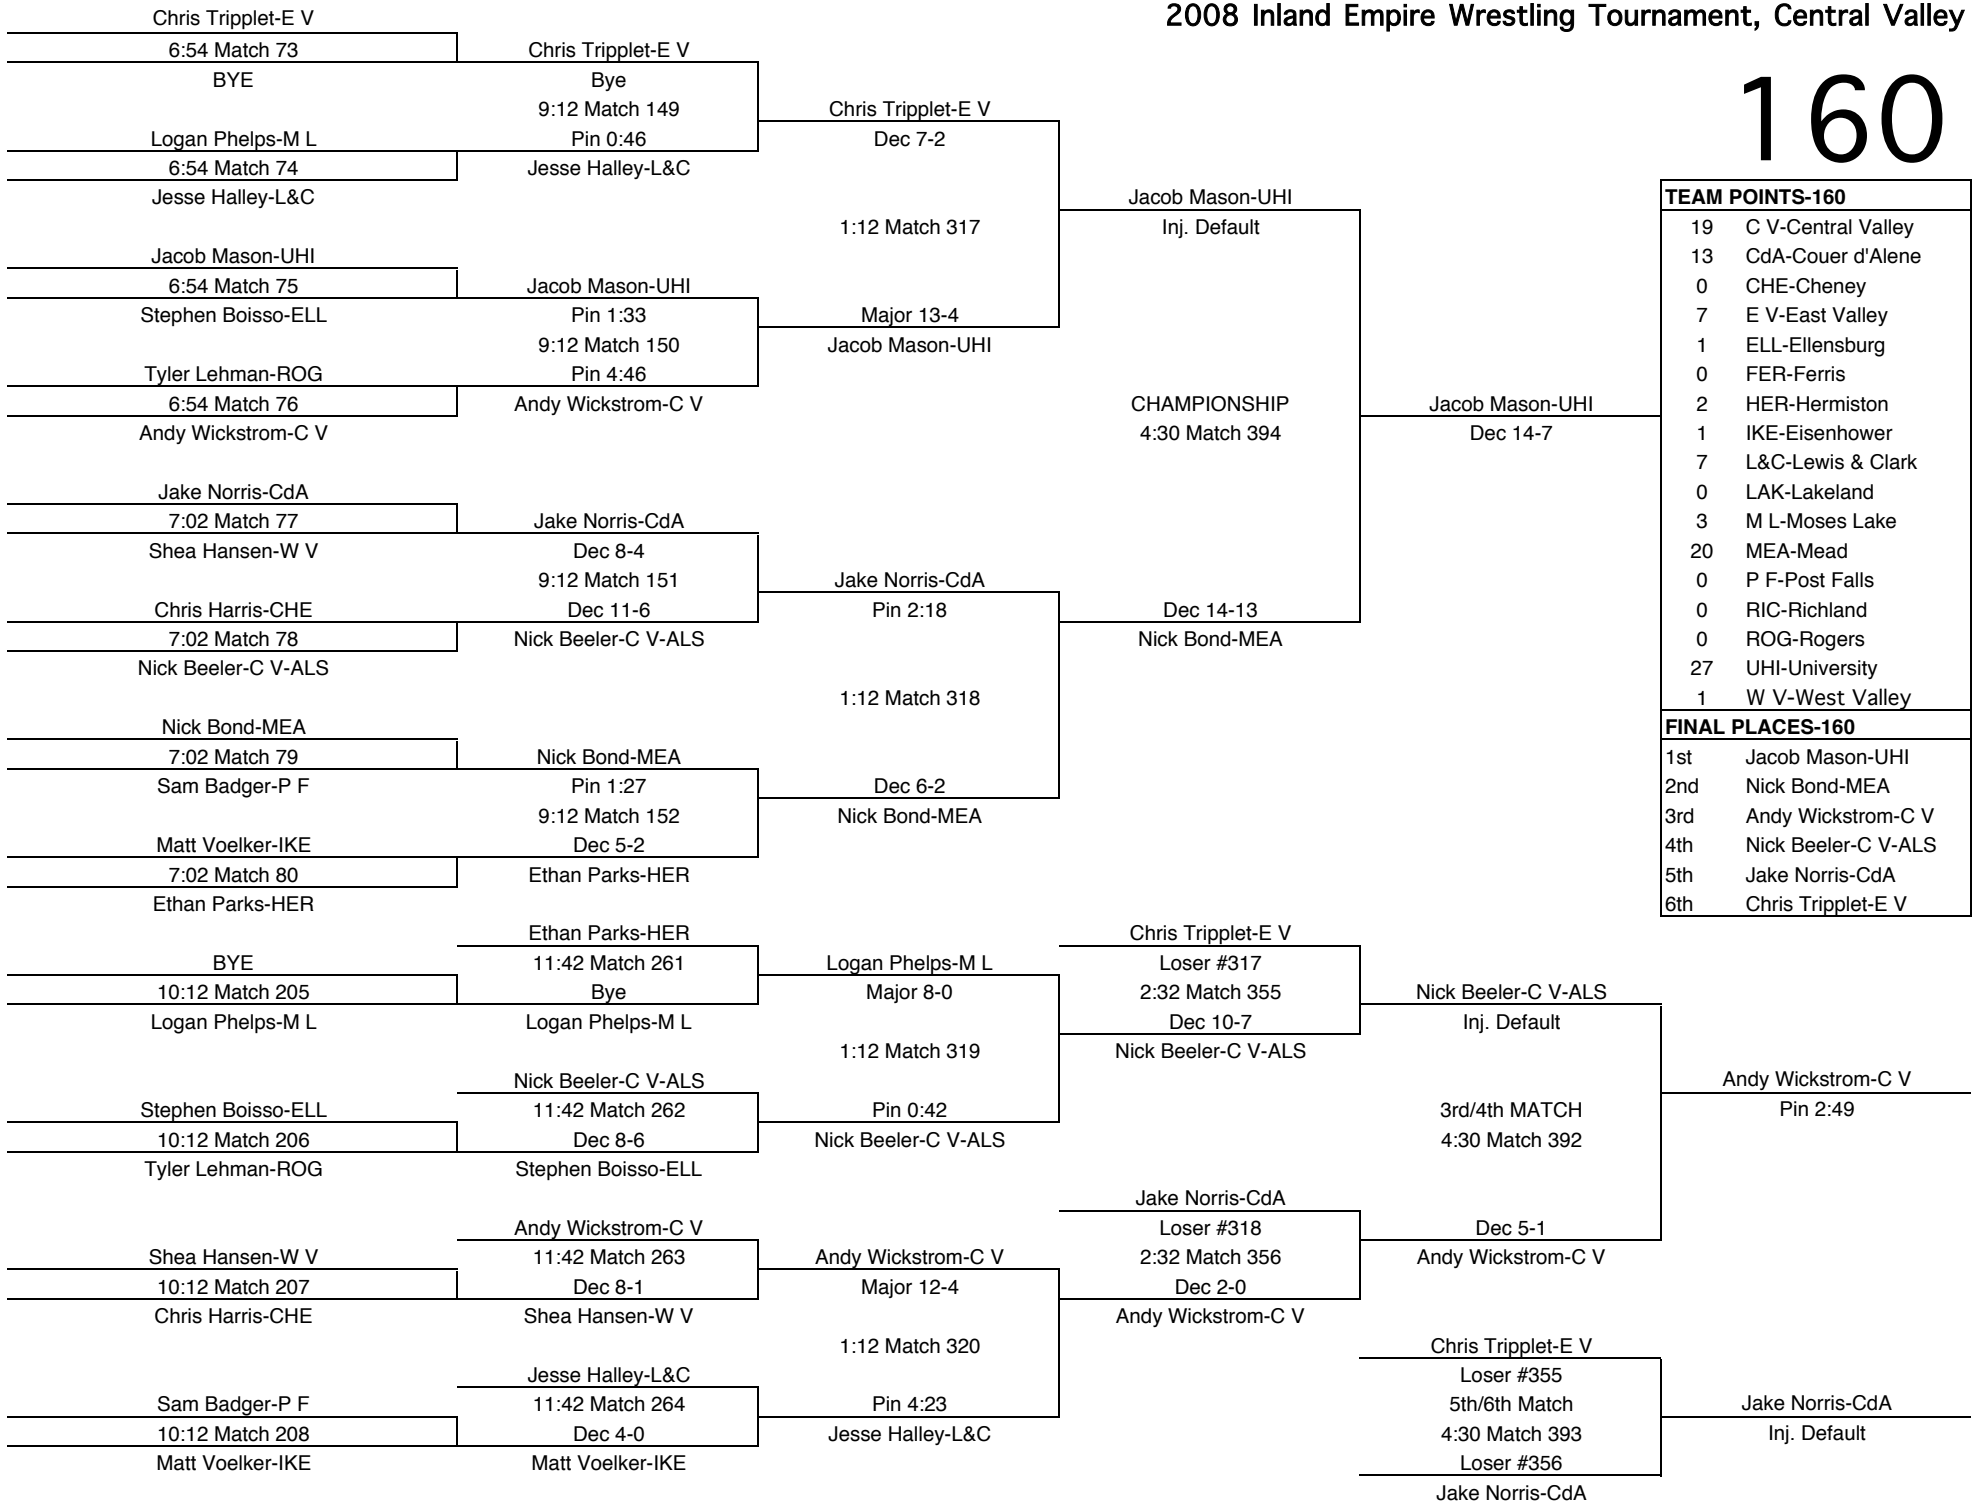

2008 Inland Empire Wrestling Tournament, Central Valley

160

TEAM POINTS-160	
19	C V-Central Valley
13	CdA-Couer d'Alene
0	CHE-Cheney
7	E V-East Valley
1	ELL-Ellensburg
0	FER-Ferris
2	HER-Hermiston
1	IKE-Eisenhower
7	L&C-Lewis & Clark
0	LAK-Lakeland
3	M L-Moses Lake
20	MEA-Mead
0	P F-Post Falls
0	RIC-Richland
0	ROG-Rogers
27	UHI-University
1	W V-West Valley
FINAL PLACES-160	
1st	Jacob Mason-UHI
2nd	Nick Bond-MEA
3rd	Andy Wickstrom-C V
4th	Nick Beeler-C V-ALS
5th	Jake Norris-CdA
6th	Chris Triplet-E V