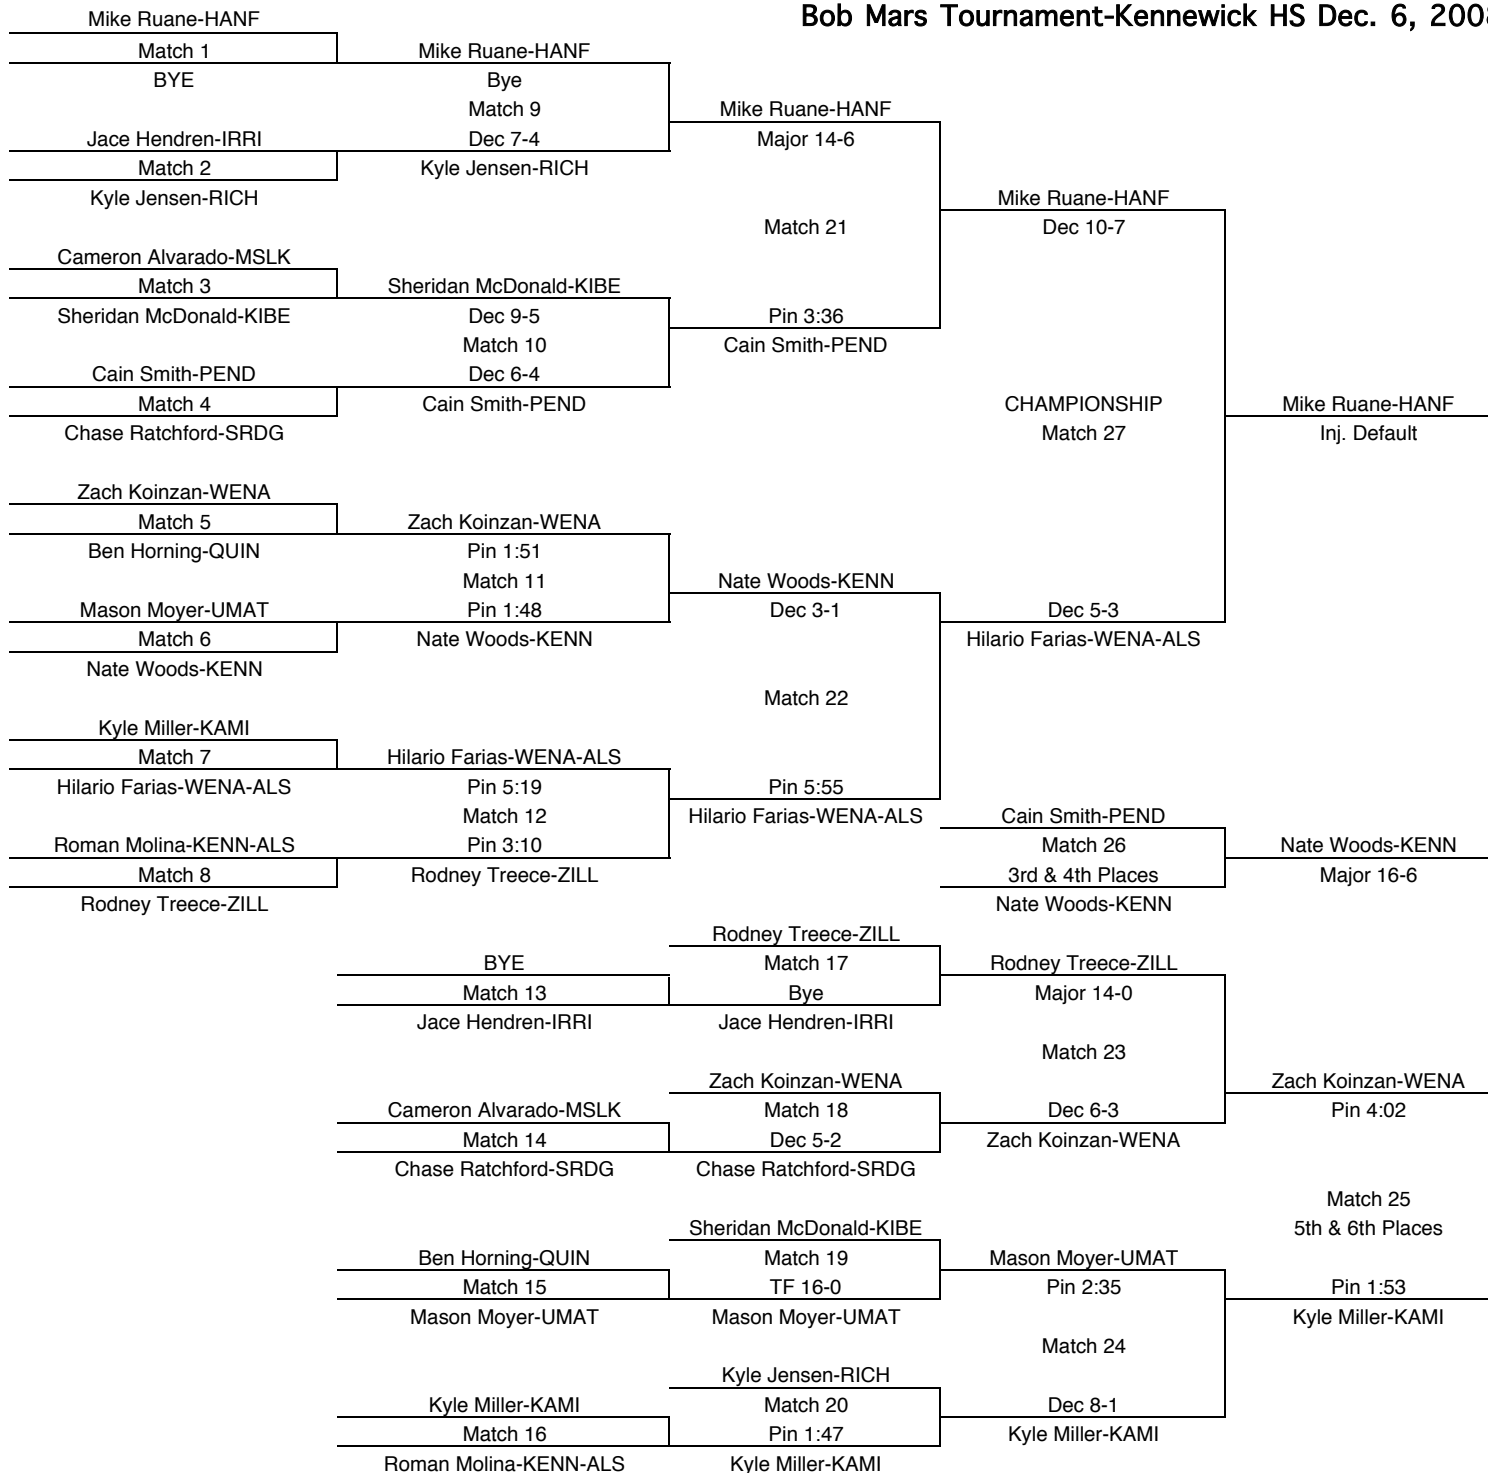

Bob Mars Tournament-Kennewick HS Dec. 6, 2008

145

TEAM POINTS-145	
0	COLB-Columbia-Burbank
25	HANF-Hanford
1	IRRI-Irrigon
10	KAMI-Kamiakin
12	KENN-Kennewick
2	KIBE-Kiona-Benton
0	MSLK-Moses Lake
9	PEND-Pendleton
0	QUIN-Quincy
2	RICH-Richland
0	RIVW-Riverview
1	SRDG-Southridge
5.5	UMAT-Umatilla
0	WAWA-Walla Walla
0	WAPA-Wapato
15	WENA-Wenatchee
6	ZILL-Zillah
0	0
FINAL PLACES-145	
1st	Mike Ruane-HANF
2nd	Hilario Farias-WENA-ALS
3rd	Nate Woods-KENN
4th	Cain Smith-PEND
5th	Zach Koizan-WENA
6th	Kyle Miller-KAMI