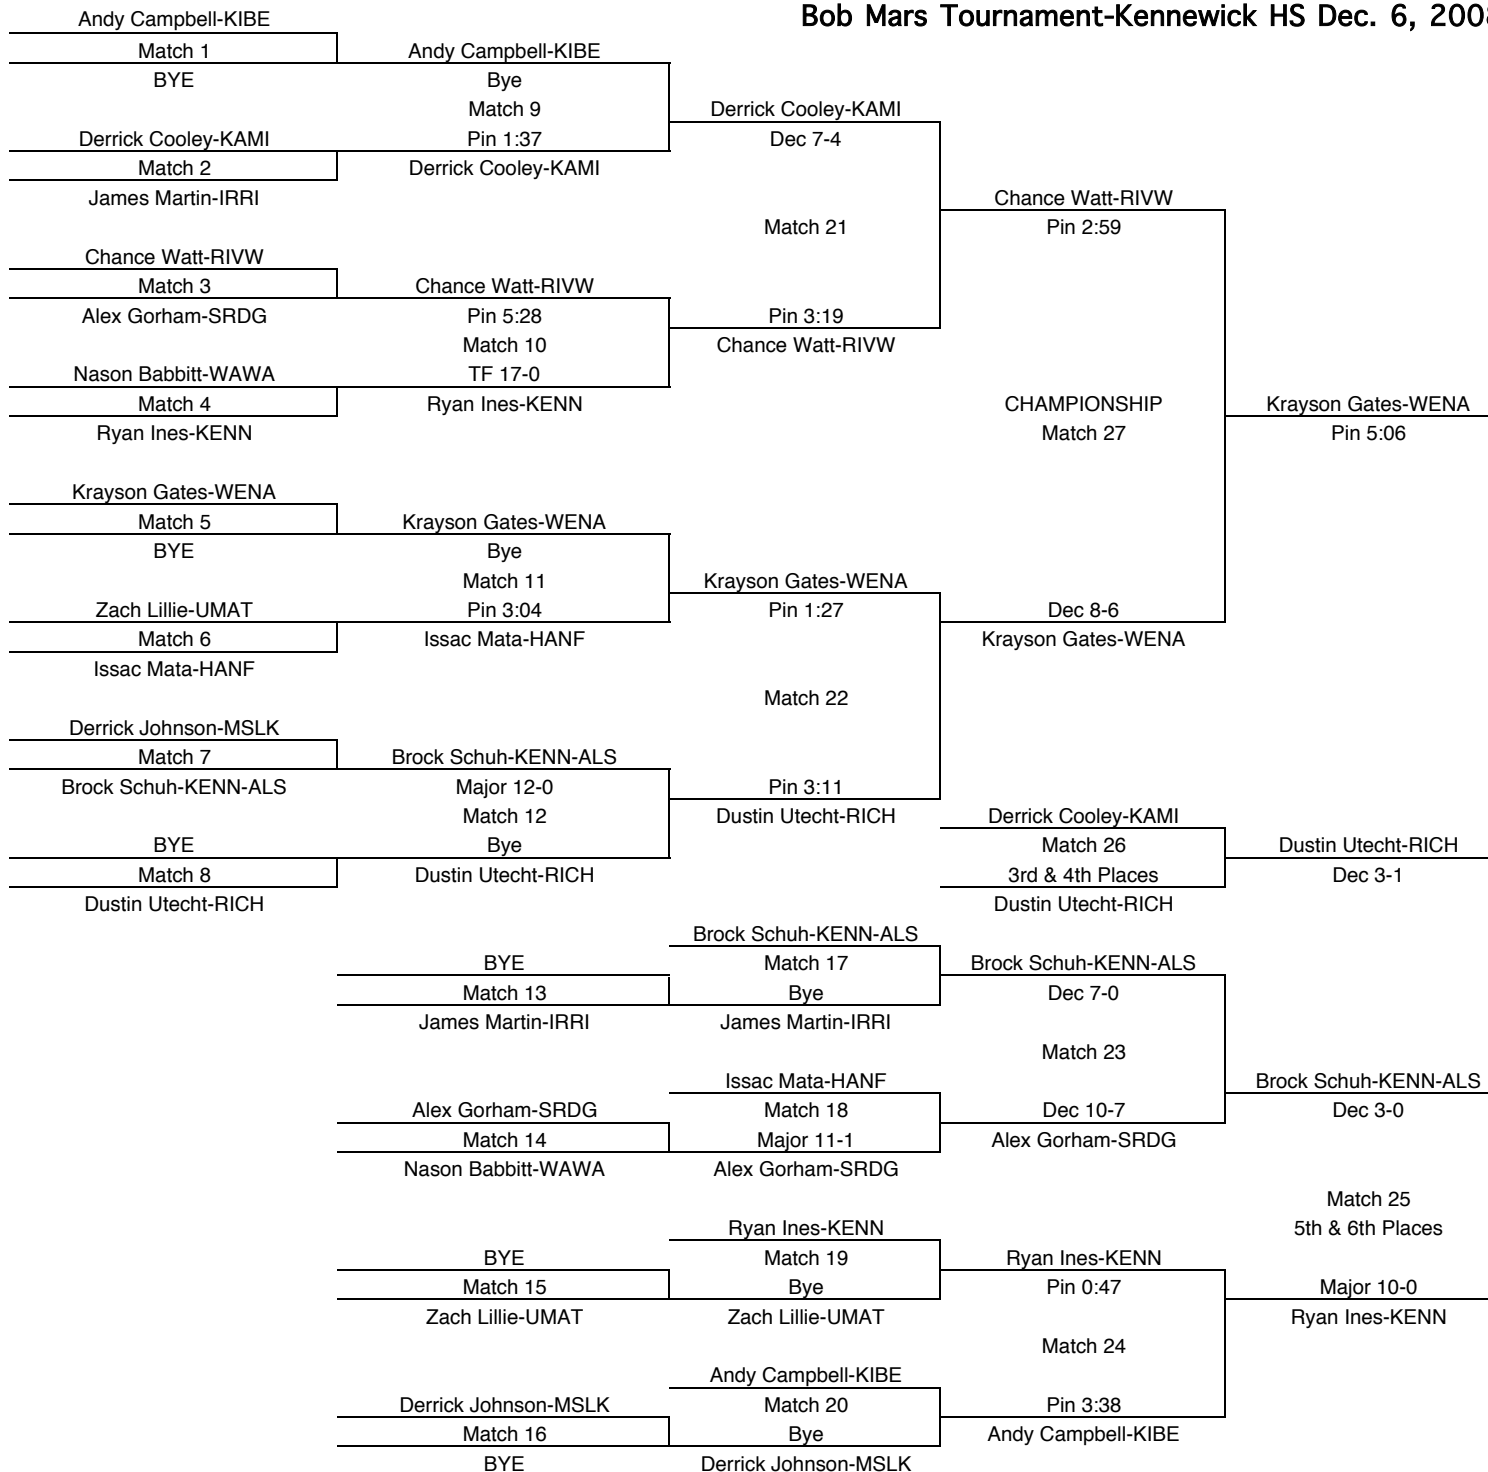

Bob Mars Tournament-Kennewick HS Dec. 6, 2008

130

TEAM POINTS-130	
0	COLB-Columbia-Burbank
4	HANF-Hanford
1	IRRI-Irrigon
9	KAMI-Kamiakin
11.5	KENN-Kennewick
3	KIBE-Kiona-Benton
1	MSLK-Moses Lake
0	PEND-Pendleton
0	QUIN-Quincy
11	RICH-Richland
24	RIVW-Riverview
3	SRDG-Southridge
1	UMAT-Umatilla
0	WAWA-Walla Walla
0	WAPA-Wapato
26	WENA-Wenatchee
0	ZILL-Zillah
0	0

FINAL PLACES-130	
1st	Krayson Gates-WENA
2nd	Chance Watt-RIVW
3rd	Dustin Utecht-RICH
4th	Derrick Cooley-KAMI
5th	Brock Schuh-KENN-ALS
6th	Ryan Ines-KENN