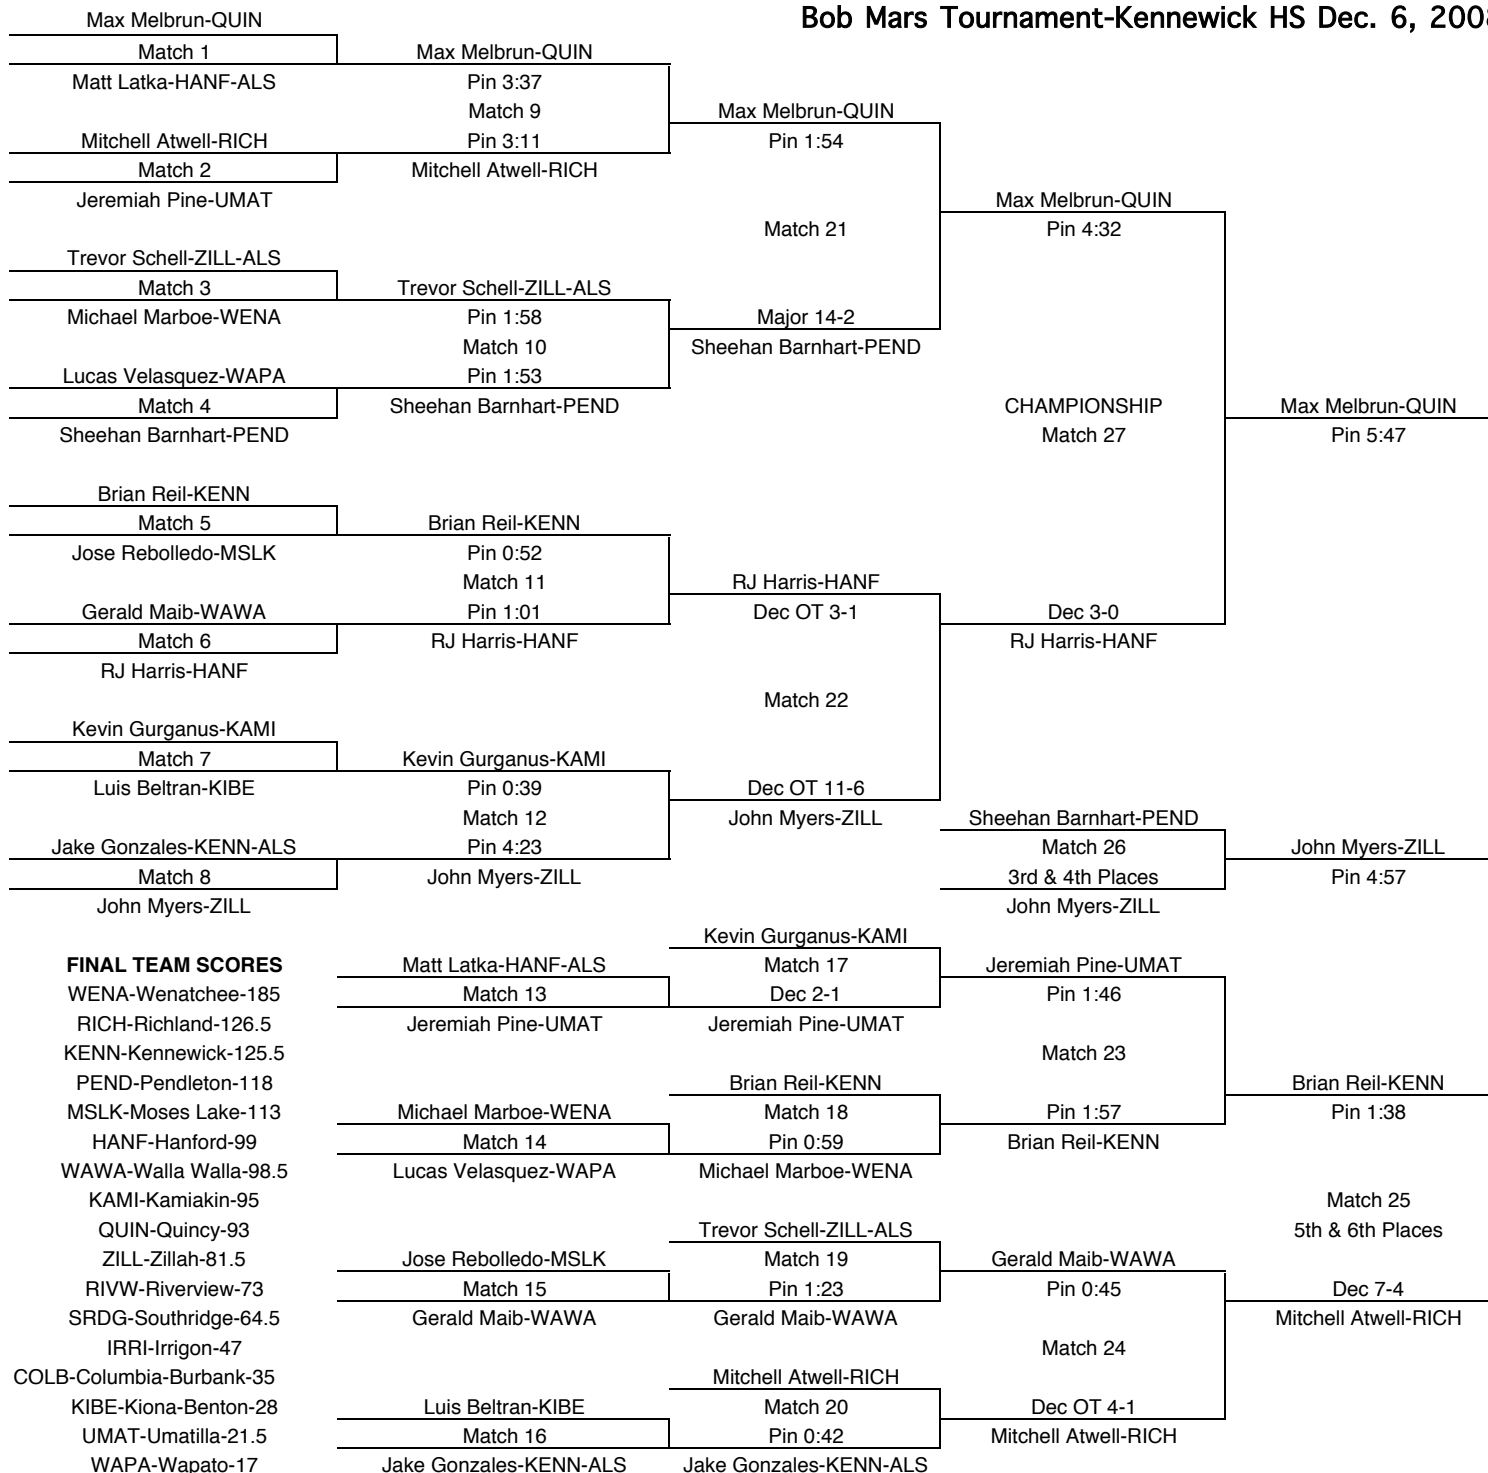

Bob Mars Tournament-Kennewick HS Dec. 6, 2008

285

TEAM POINTS-285	
0	COLB-Columbia-Burbank
20	HANF-Hanford
0	IRRI-Irrigon
4	KAMI-Kamiakin
17	KENN-Kennewick
0	KIBE-Kiona-Benton
0	MSLK-Moses Lake
10	PEND-Pendleton
30	QUIN-Quincy
9	RICH-Richland
0	RIVW-Riverview
0	SRDG-Southridge
4	UMAT-Umatilla
6	WAWA-Walla Walla
0	WAPA-Wapato
3	WENA-Wenatchee
13	ZILL-Zillah
0	0

FINAL PLACES-285	
1st	Max Melbrun-QUIN
2nd	RJ Harris-HANF
3rd	John Myers-ZILL
4th	Sheehan Barnhart-PEND
5th	Brian Reil-KENN
6th	Mitchell Atwell-RICH