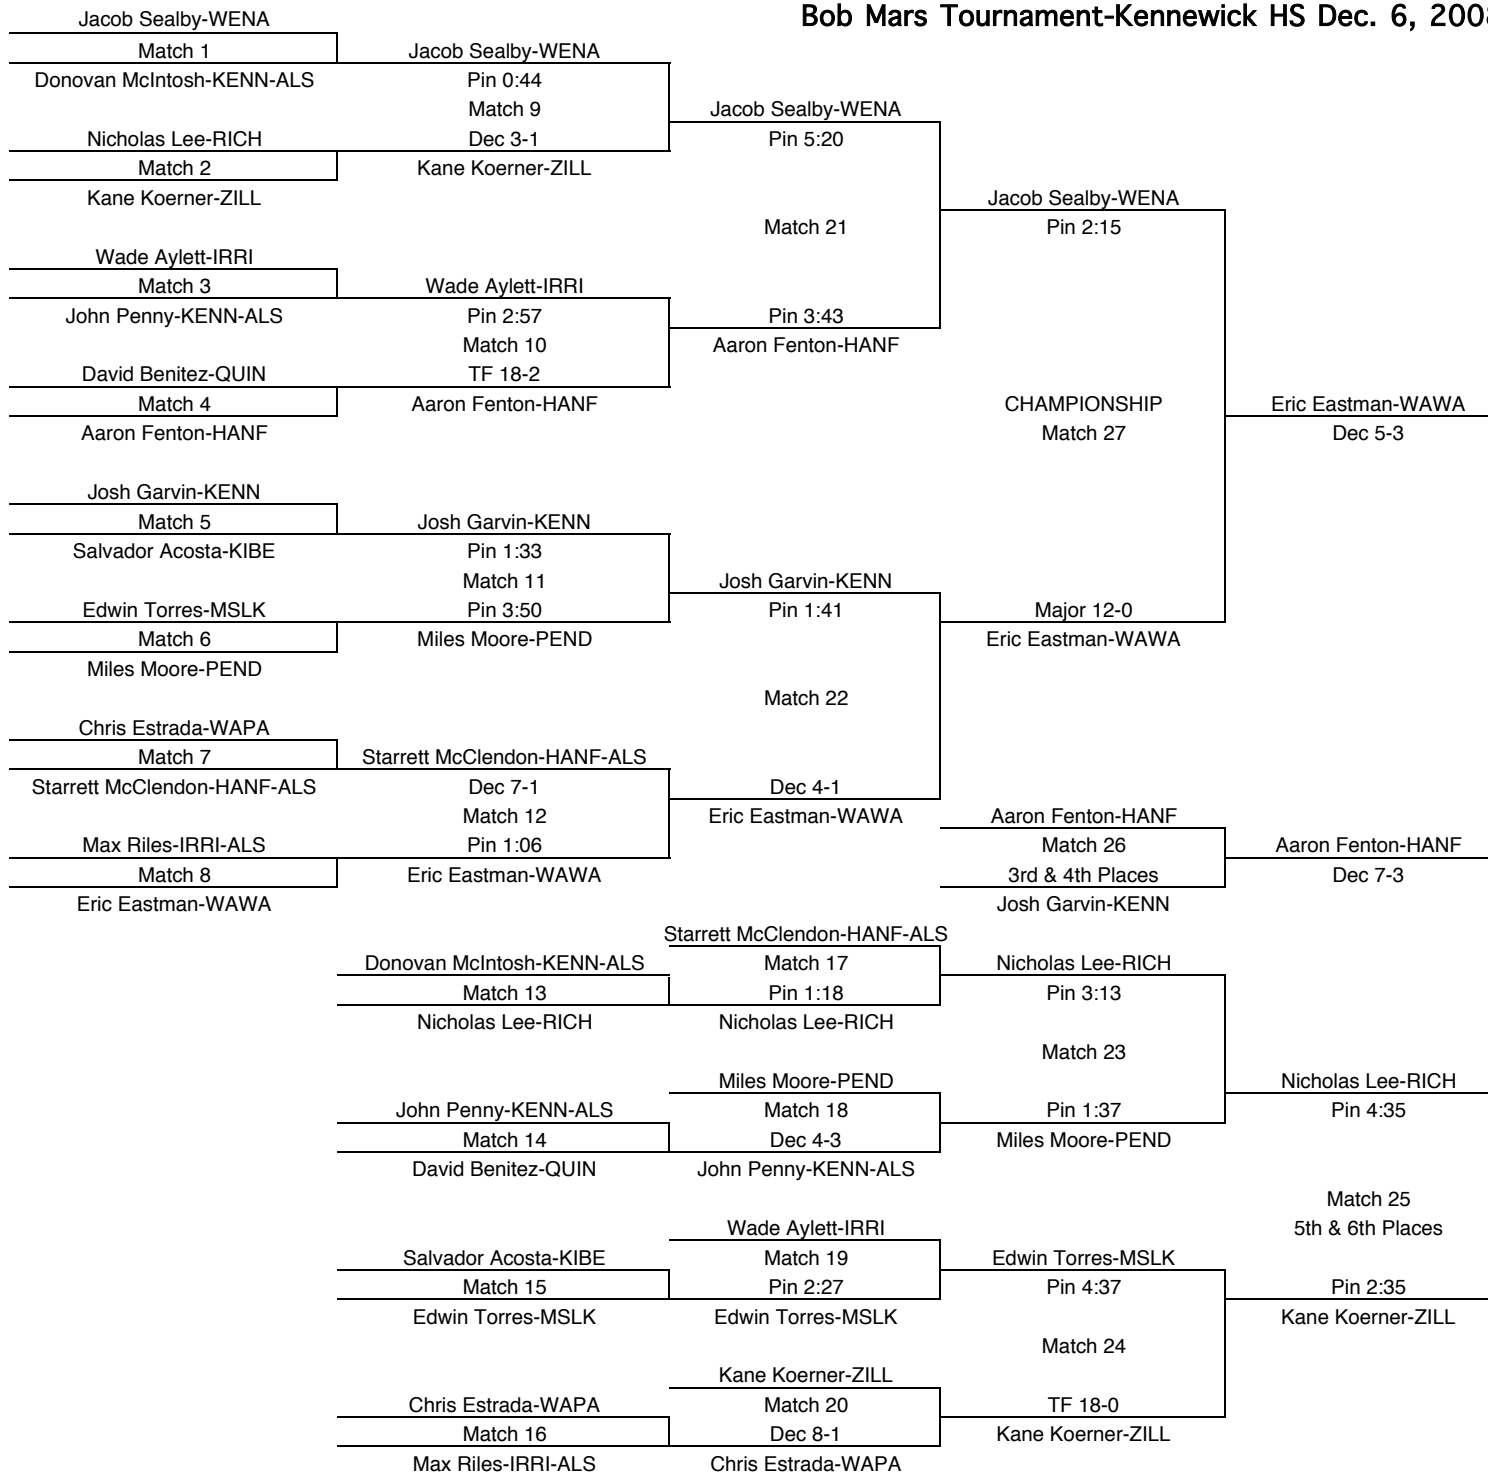

Bob Mars Tournament-Kennewick HS Dec. 6, 2008

189

TEAM POINTS-189	
0	COLB-Columbia-Burbank
12.5	HANF-Hanford
4	IRRI-Irrigon
0	KAMI-Kamiakin
11	KENN-Kennewick
0	KIBE-Kiona-Benton
6	MSLK-Moses Lake
7	PEND-Pendleton
0	QUIN-Quincy
12	RICH-Richland
0	RIVW-Riverview
0	SRDG-Southridge
0	UMAT-Umatilla
25	WAWA-Walla Walla
1	WAPA-Wapato
24	WENA-Wenatchee
12.5	ZILL-Zillah
0	0
FINAL PLACES-189	
1st	Eric Eastman-WAWA
2nd	Jacob Sealby-WENA
3rd	Aaron Fenton-HANF
4th	Josh Garvin-KENN
5th	Kane Koerner-ZILL
6th	Nicholas Lee-RICH