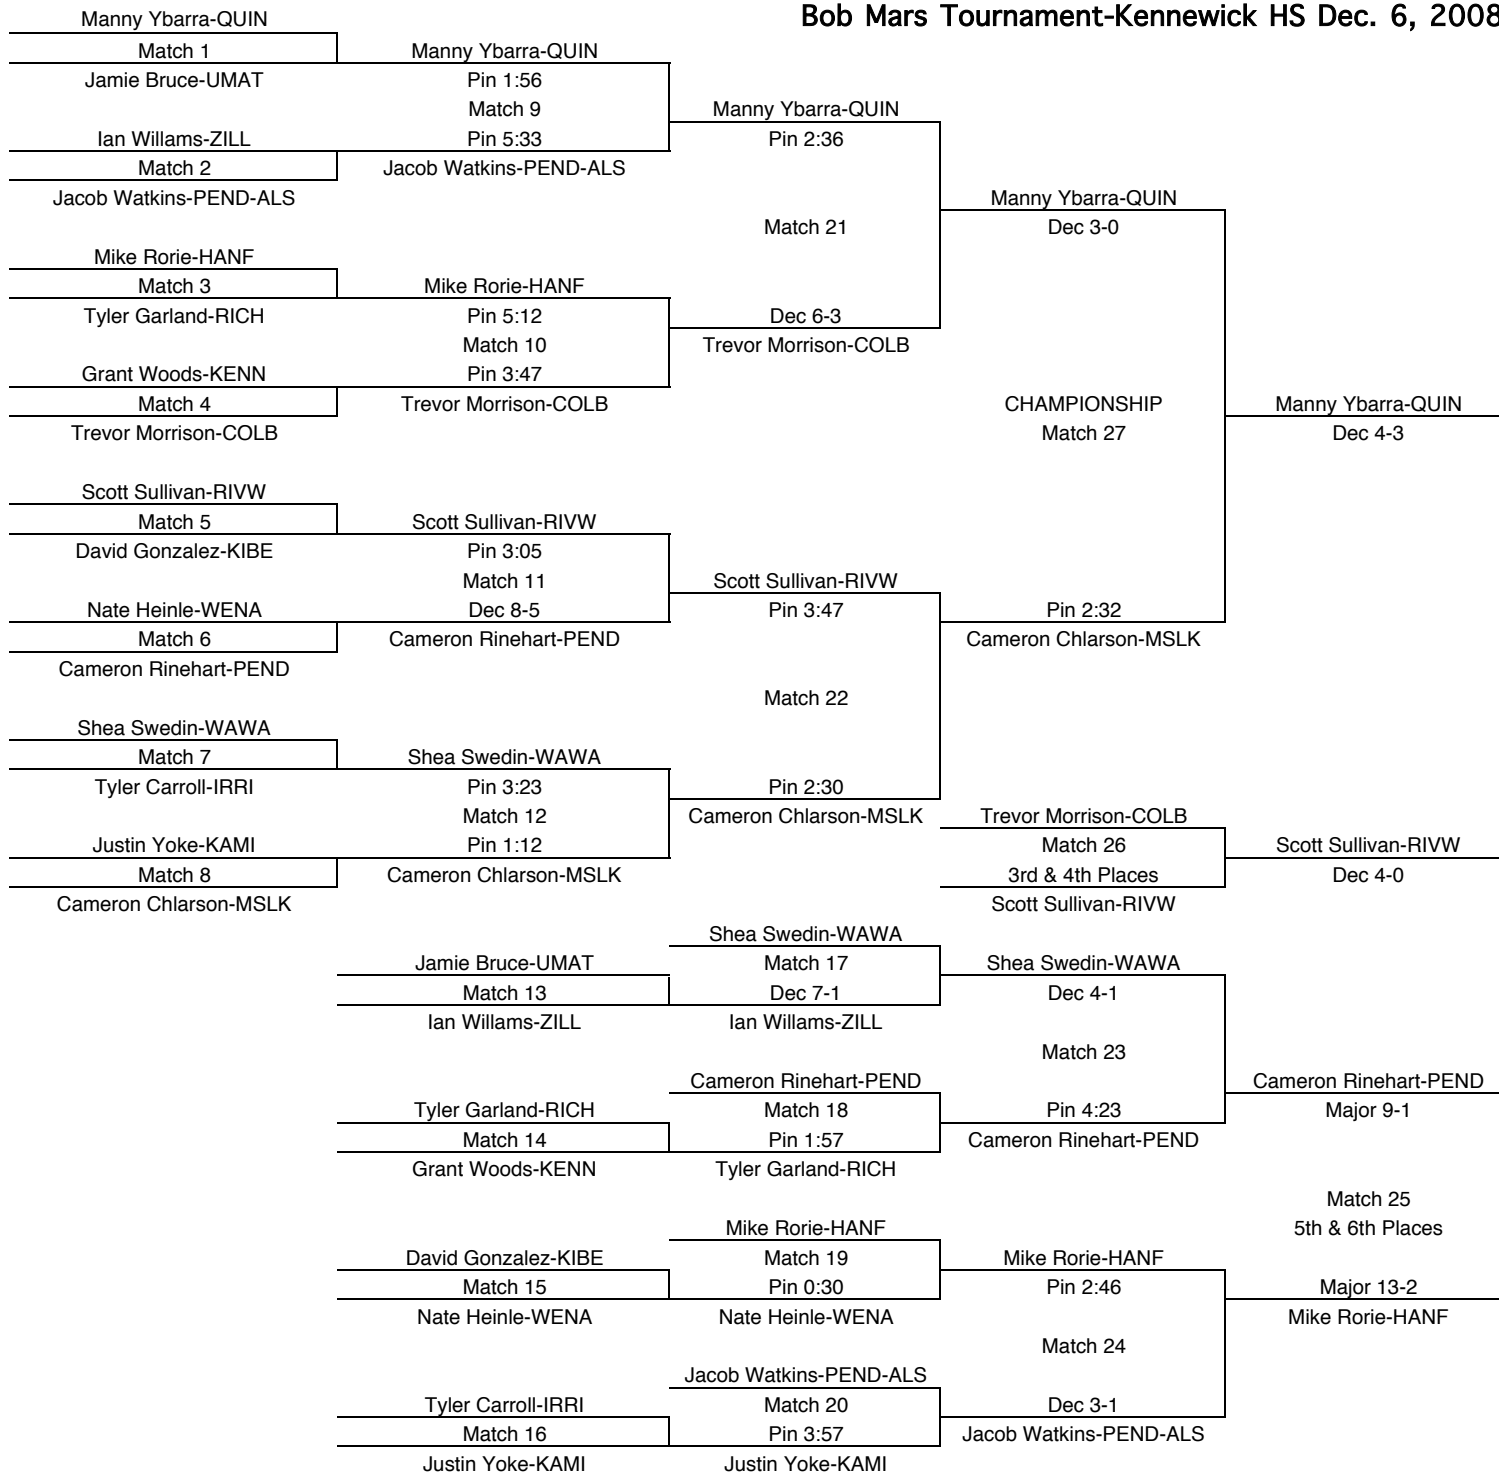

Bob Mars Tournament-Kennewick HS Dec. 6, 2008

135

TEAM POINTS-135	
9	COLB-Columbia-Burbank
16	HANF-Hanford
0	IRRI-Irrigon
3	KAMI-Kamiakin
0	KENN-Kennewick
0	KIBE-Kiona-Benton
24	MSLK-Moses Lake
10	PEND-Pendleton
26	QUIN-Quincy
3	RICH-Richland
13	RIVW-Riverview
0	SRDG-Southridge
0	UMAT-Umatilla
5	WAWA-Walla Walla
0	WAPA-Wapato
3	WENA-Wenatchee
1	ZILL-Zillah
0	0

FINAL PLACES-135	
1st	Manny Ybarra-QUIN
2nd	Cameron Chlarson-MSLK
3rd	Scott Sullivan-RIVW
4th	Trevor Morrison-COLB
5th	Mike Rorie-HANF
6th	Cameron Rinehart-PEND