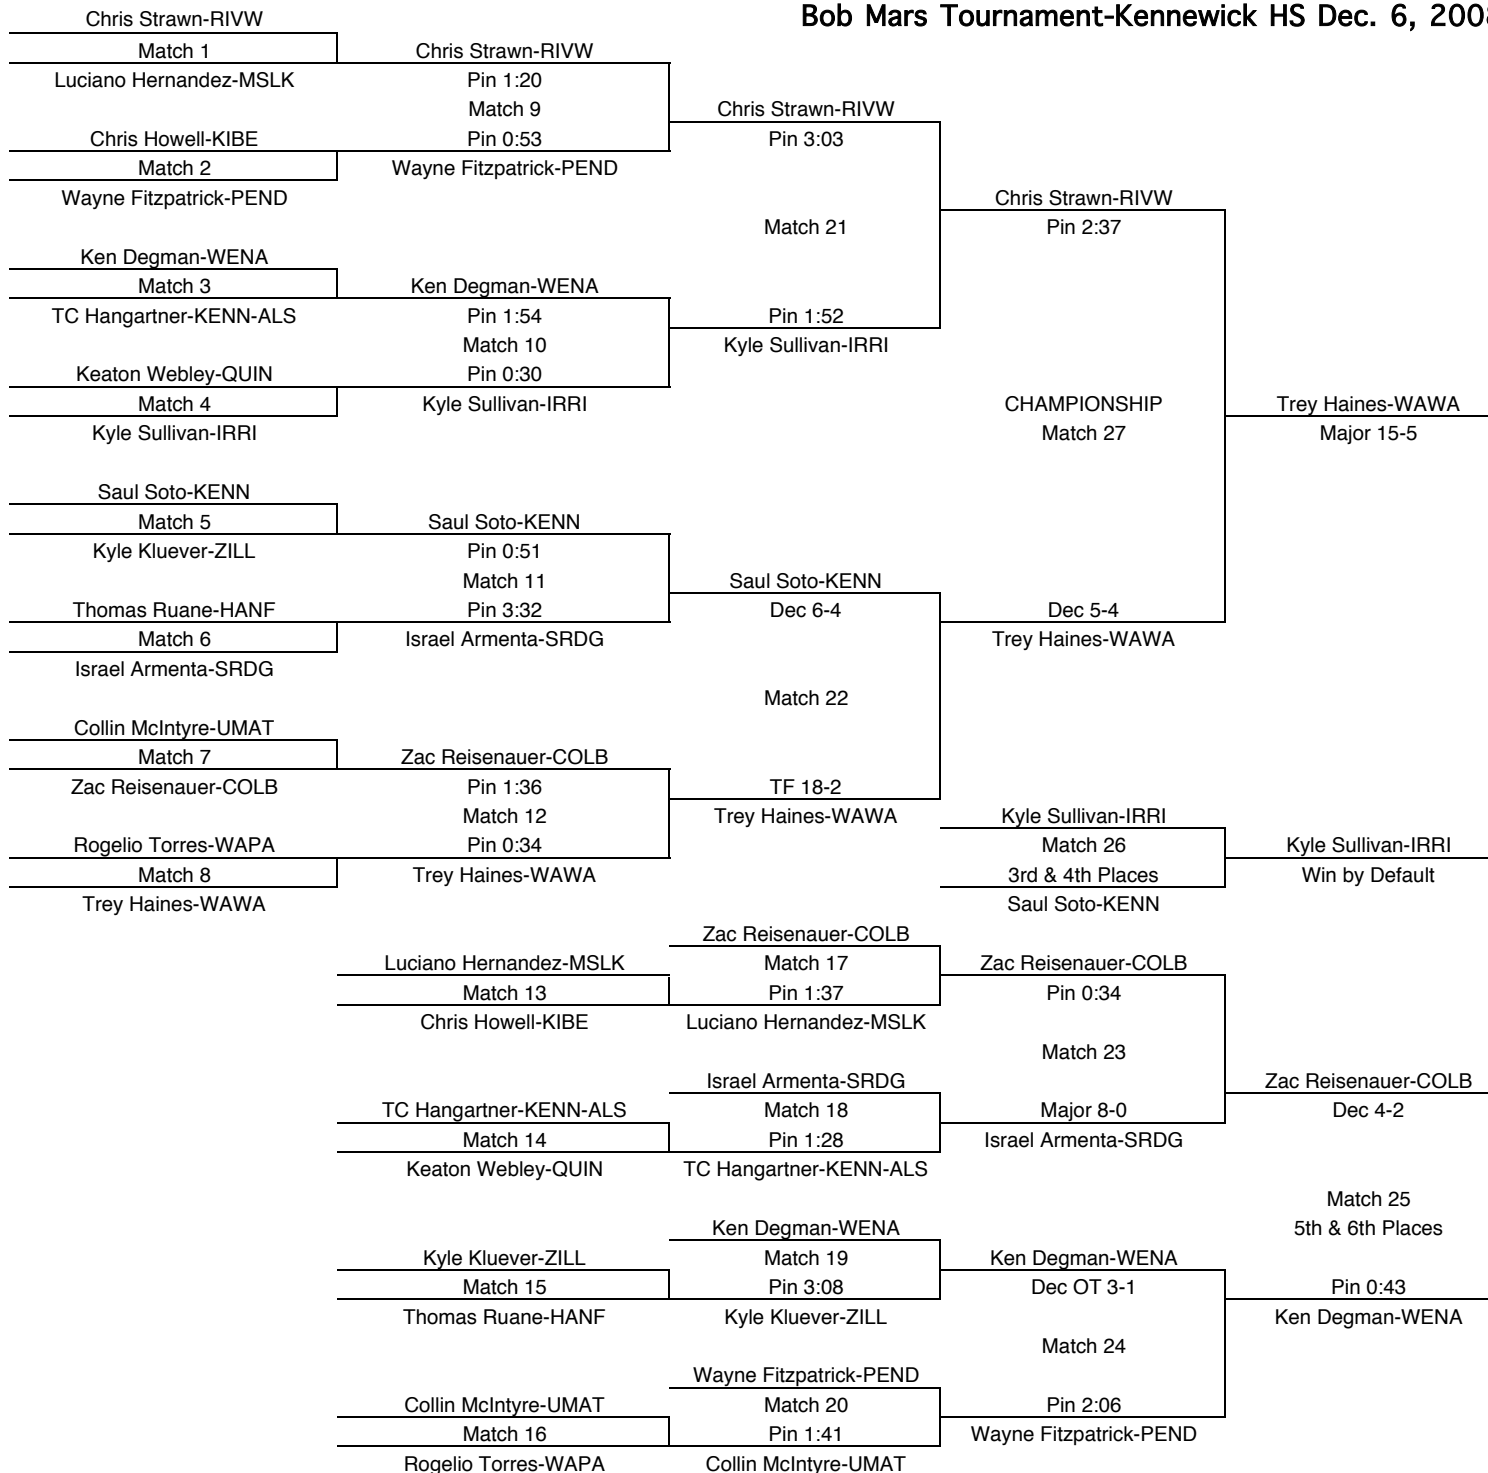

Bob Mars Tournament-Kennewick HS Dec. 6, 2008

160

TEAM POINTS-160	
15	COLB-Columbia-Burbank
0	HANF-Hanford
15	IRRI-Irrigon
0	KAMI-Kamiakin
9	KENN-Kennewick
0	KIBE-Kiona-Benton
3	MSLK-Moses Lake
7	PEND-Pendleton
0	QUIN-Quincy
0	RICH-Richland
24	RIVW-Riverview
6	SRDG-Southridge
3	UMAT-Umatilla
26.5	WAWA-Walla Walla
0	WAPA-Wapato
11	WENA-Wenatchee
3	ZILL-Zillah
0	0
FINAL PLACES-160	
1st	Trey Haines-WAWA
2nd	Chris Strawn-RIVW
3rd	Kyle Sullivan-IRRI
4th	Saul Soto-KENN
5th	Zac Reisenauer-COLB
6th	Ken Degman-WENA