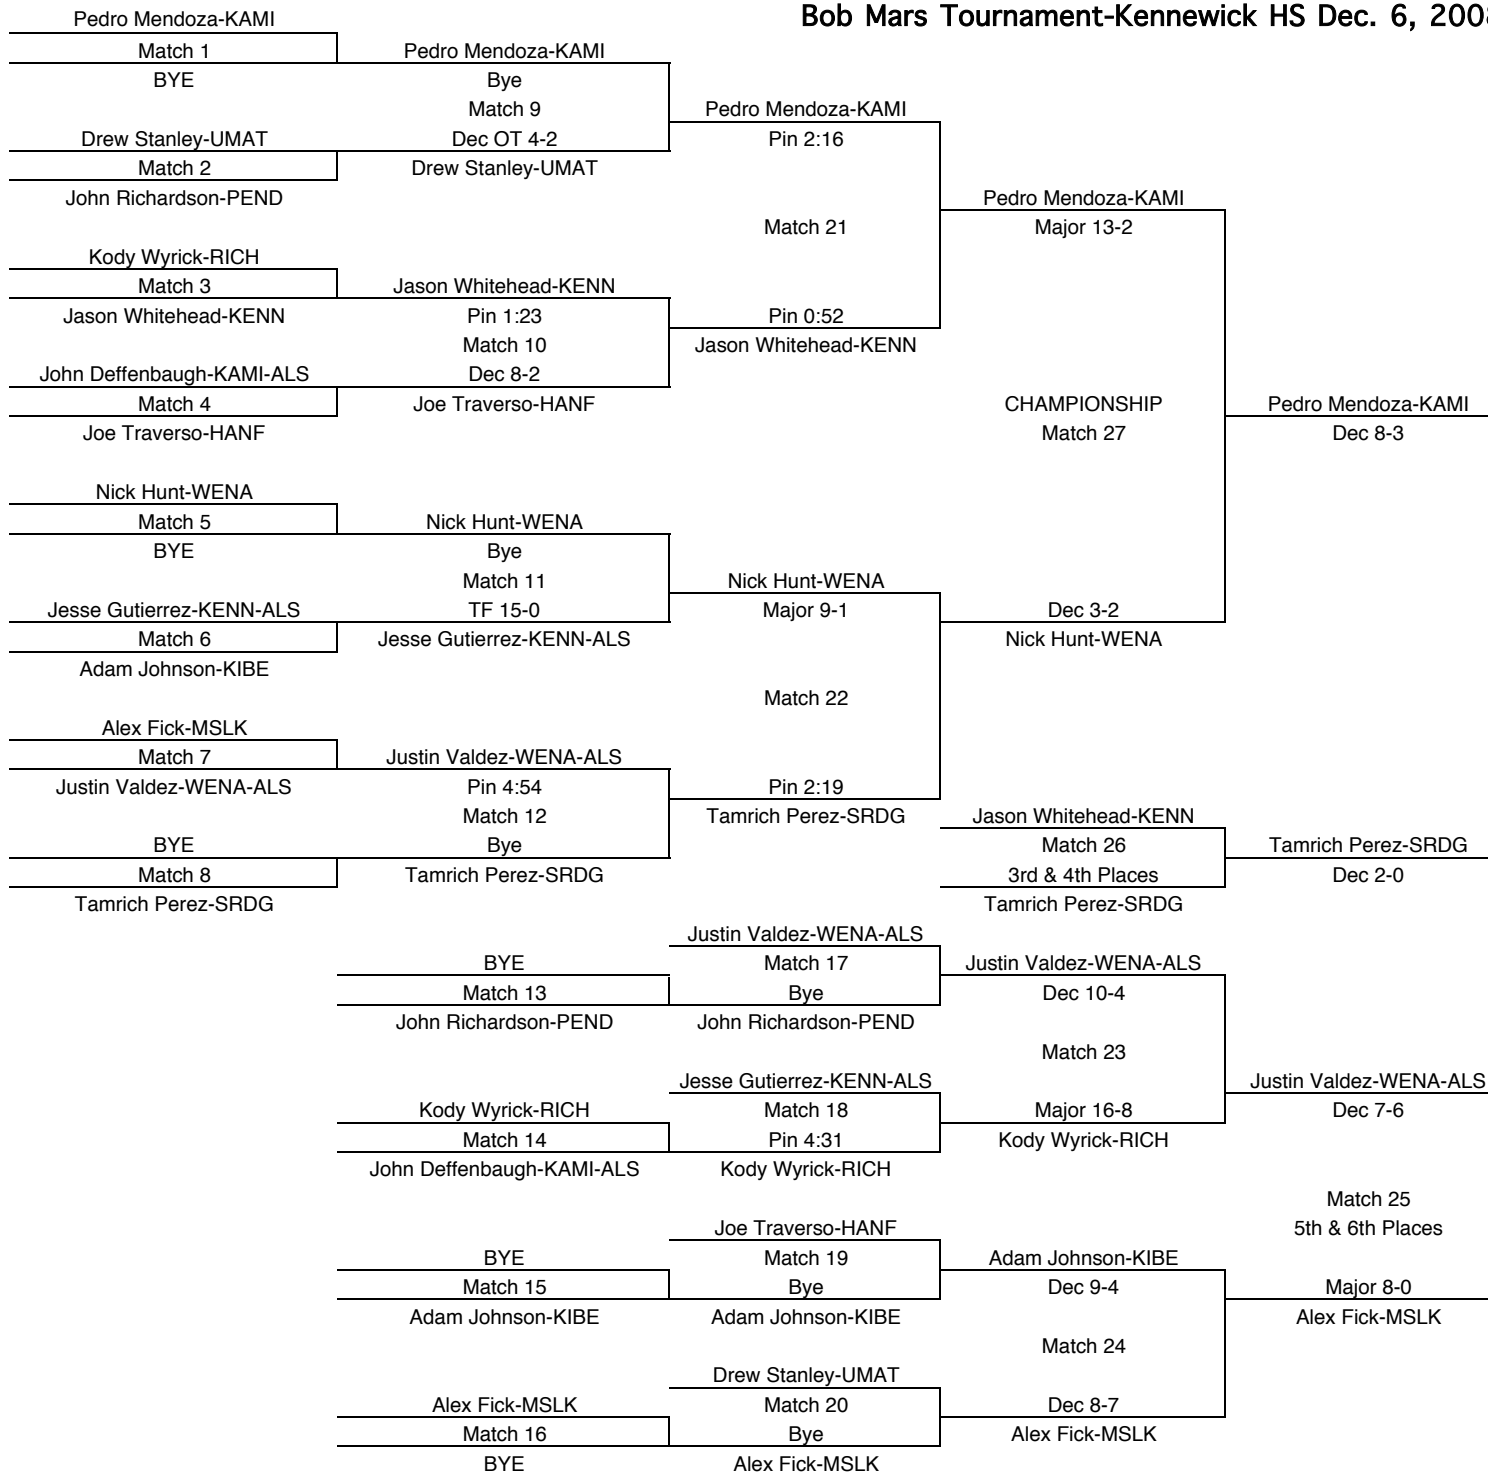

Bob Mars Tournament-Kennewick HS Dec. 6, 2008

152

TEAM POINTS-152	
0	COLB-Columbia-Burbank
2	HANF-Hanford
0	IRRI-Irrigon
25	KAMI-Kamiakin
11	KENN-Kennewick
2	KIBE-Kiona-Benton
7	MSLK-Moses Lake
1	PEND-Pendleton
0	QUIN-Quincy
5	RICH-Richland
0	RIVW-Riverview
11	SRDG-Southridge
2	UMAT-Umatilla
0	WAWA-Walla Walla
0	WAPA-Wapato
19	WENA-Wenatchee
0	ZILL-Zillah
0	0

FINAL PLACES-152	
1st	Pedro Mendoza-KAMI
2nd	Nick Hunt-WENA
3rd	Tamrich Perez-SRDG
4th	Jason Whitehead-KENN
5th	Justin Valdez-WENA-ALS
6th	Alex Fick-MSLK