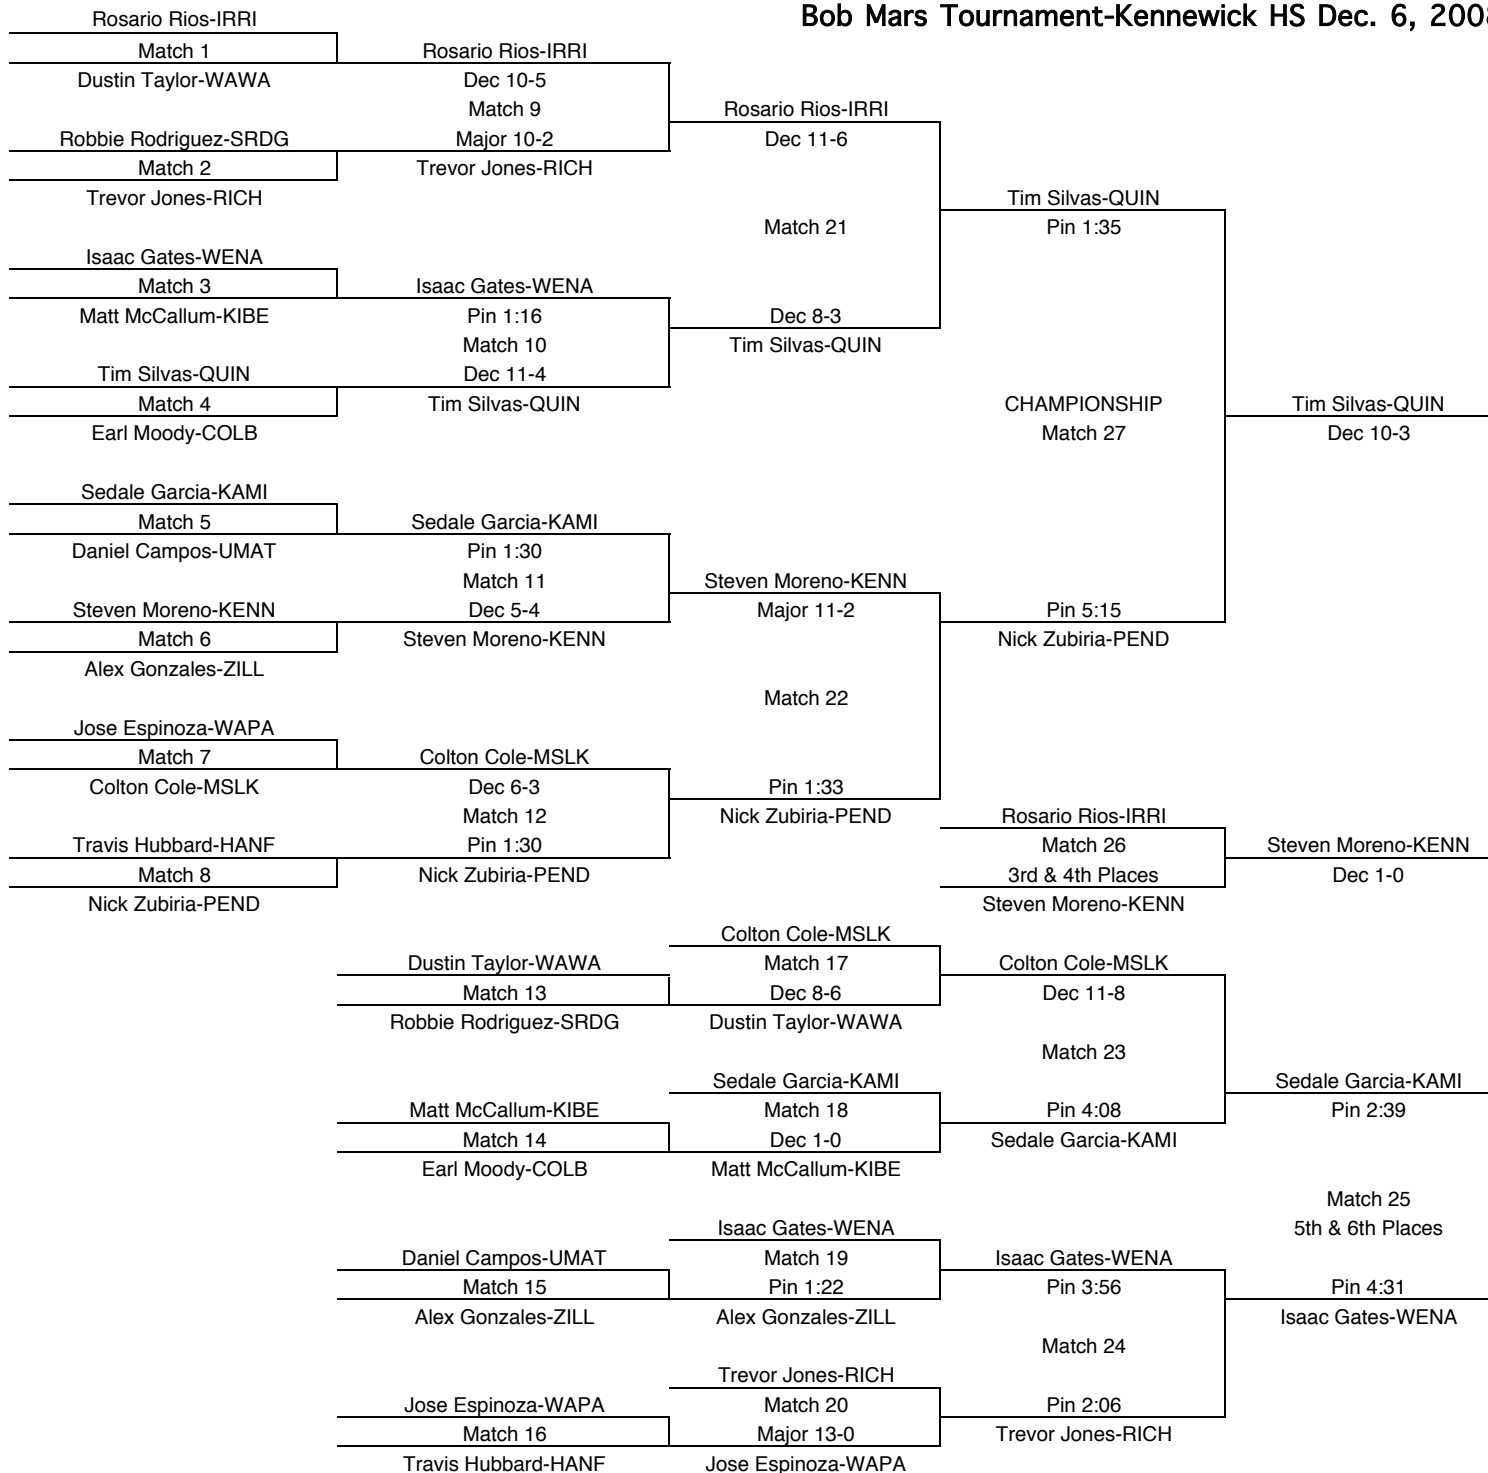

Bob Mars Tournament-Kennewick HS Dec. 6, 2008

125

TEAM POINTS-125	
0	COLB-Columbia-Burbank
0	HANF-Hanford
7	IRRI-Irrigon
13	KAMI-Kamiakin
10	KENN-Kennewick
1	KIBE-Kiona-Benton
3	MSLK-Moses Lake
24	PEND-Pendleton
24	QUIN-Quincy
6	RICH-Richland
0	RIVW-Riverview
0	SRDG-Southridge
0	UMAT-Umatilla
1	WAWA-Walla Walla
2	WAPA-Wapato
17	WENA-Wenatchee
3	ZILL-Zillah
0	0
FINAL PLACES-125	
1st	Tim Silvas-QUIN
2nd	Nick Zubiria-PEND
3rd	Steven Moreno-KENN
4th	Rosario Rios-IRRI
5th	Isaac Gates-WENA
6th	Sedale Garcia-KAMI