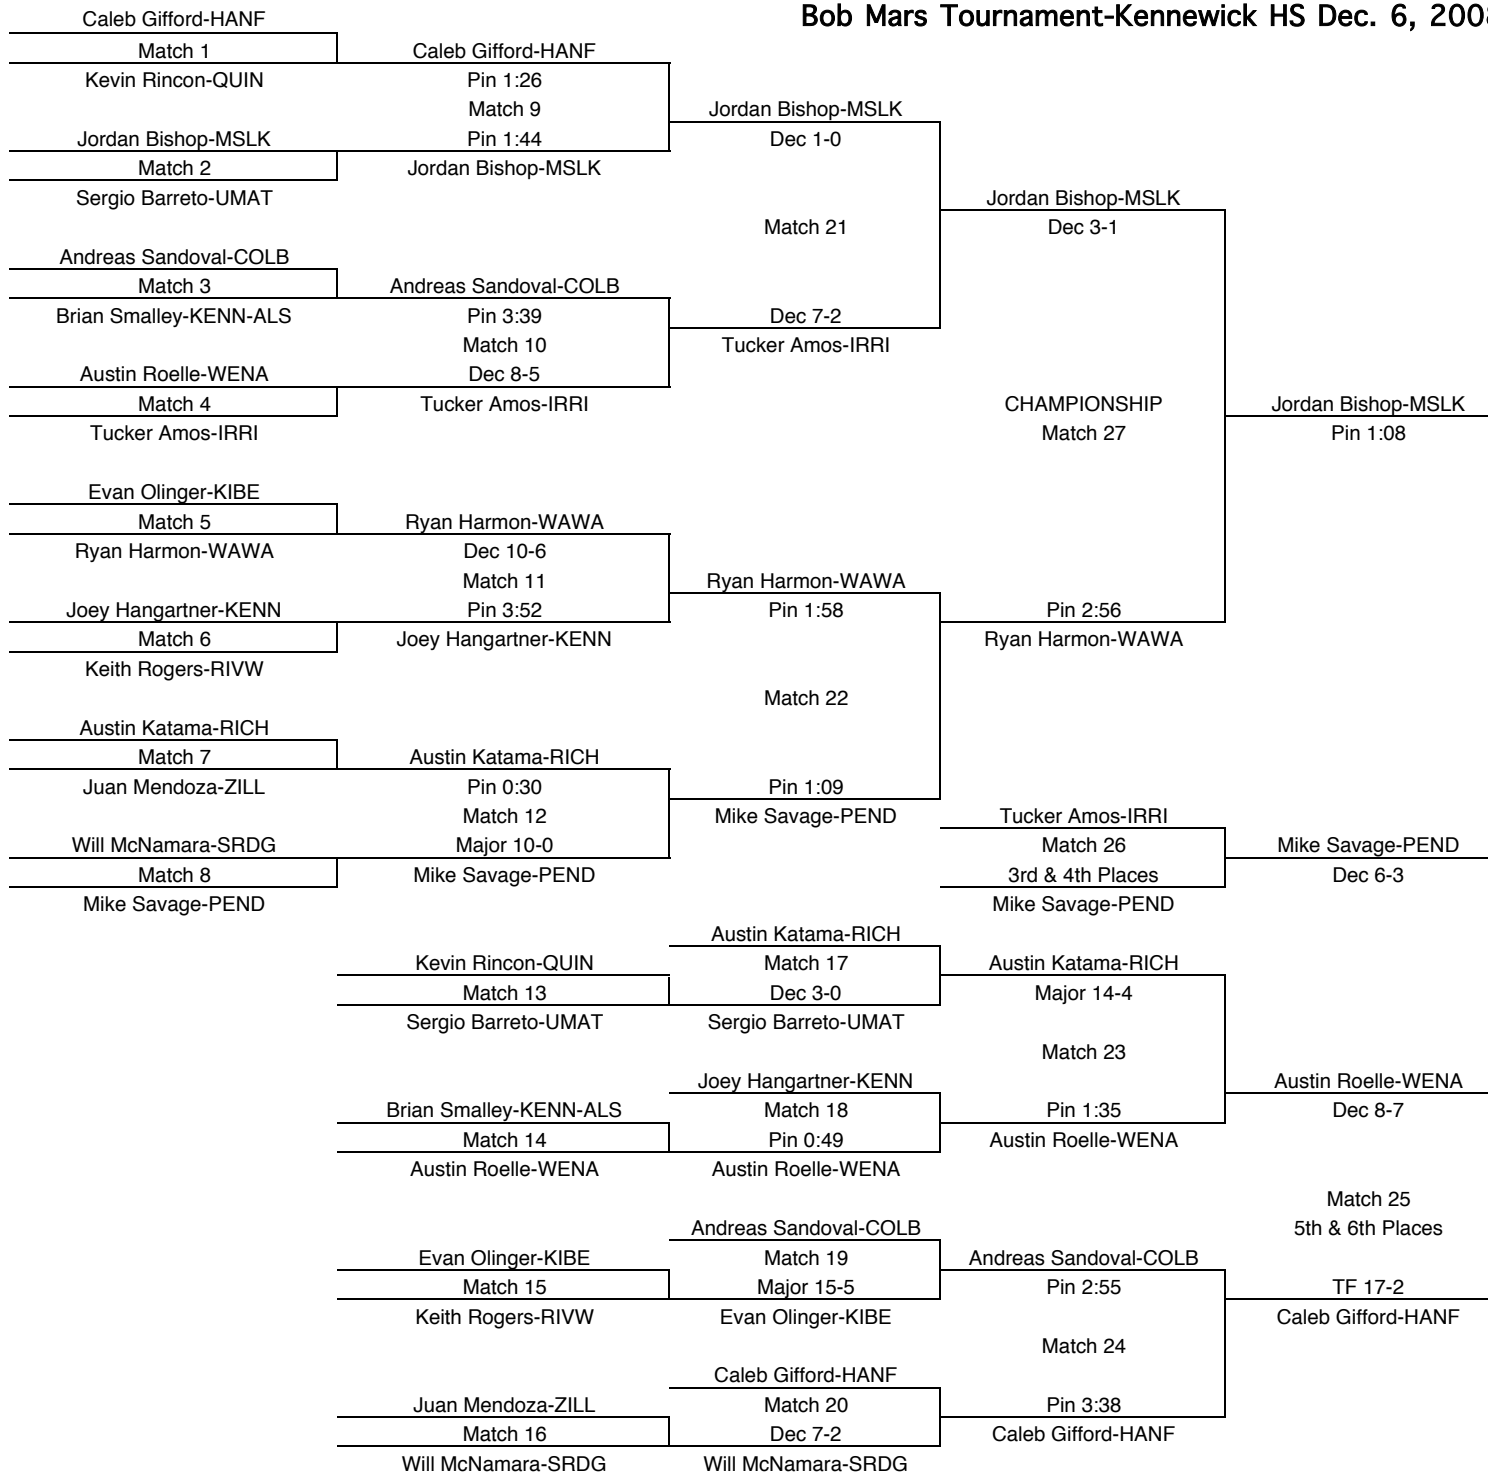

Bob Mars Tournament-Kennewick HS Dec. 6, 2008

140

TEAM POINTS-140	
7	COLB-Columbia-Burbank
16.5	HANF-Hanford
7	IRRI-Irrigon
0	KAMI-Kamiakin
4	KENN-Kennewick
2	KIBE-Kiona-Benton
26	MSLK-Moses Lake
12	PEND-Pendleton
0	QUIN-Quincy
6	RICH-Richland
0	RIVW-Riverview
1	SRDG-Southridge
1	UMAT-Umatilla
22	WAWA-Walla Walla
0	WAPA-Wapato
10	WENA-Wenatchee
0	ZILL-Zillah
0	0

FINAL PLACES-140	
1st	Jordan Bishop-MSLK
2nd	Ryan Harmon-WAWA
3rd	Mike Savage-PEND
4th	Tucker Amos-IRRI
5th	Caleb Gifford-HANF
6th	Austin Roelle-WENA