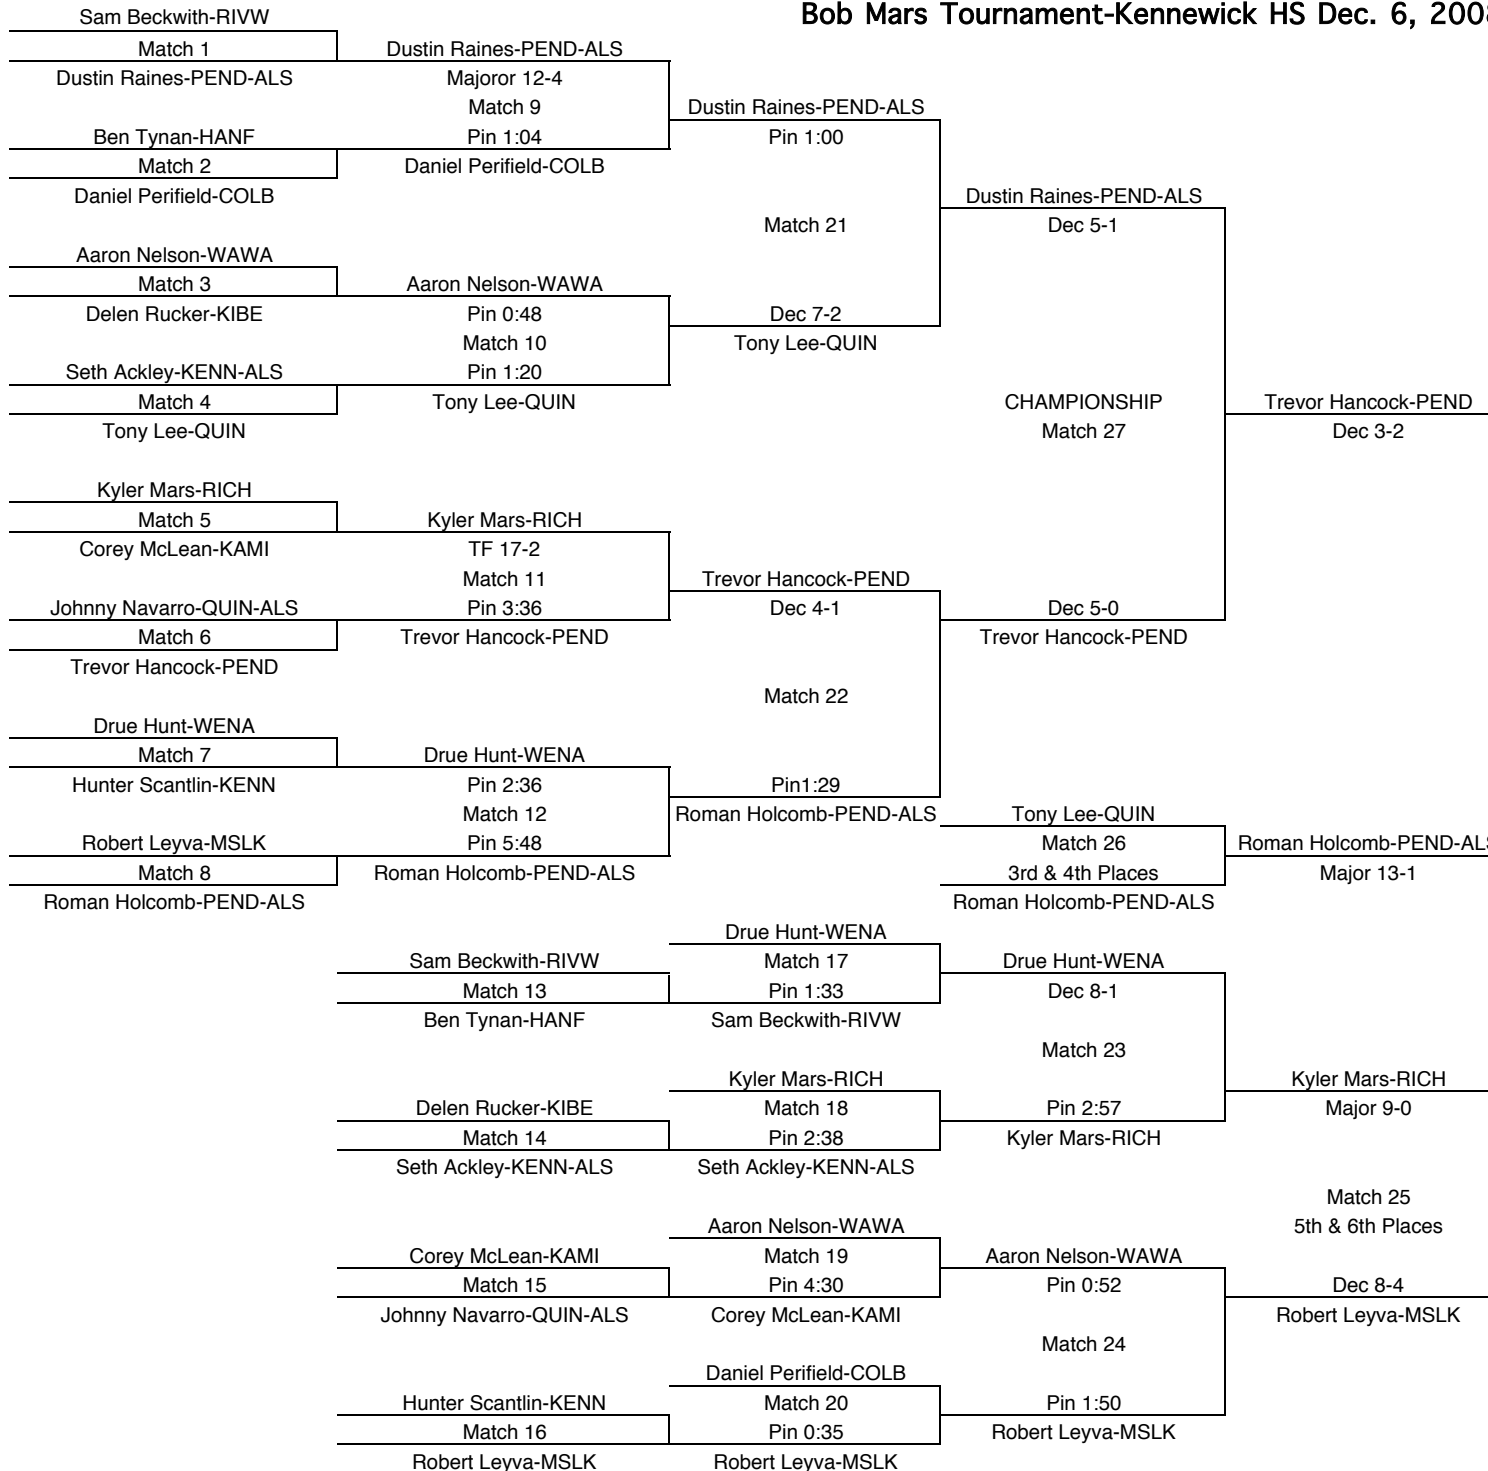

Bob Mars Tournament-Kennewick HS Dec. 6, 2008

112

TEAM POINTS-112	
4	COLB-Columbia-Burbank
0	HANF-Hanford
0	IRRI-Irrigon
3	KAMI-Kamiakin
0	KENN-Kennewick
0	KIBE-Kiona-Benton
10	MSLK-Moses Lake
24	PEND-Pendleton
9	QUIN-Quincy
13.5	RICH-Richland
3	RIVW-Riverview
0	SRDG-Southridge
0	UMAT-Umatilla
7	WAWA-Walla Walla
0	WAPA-Wapato
5	WENA-Wenatchee
0	ZILL-Zillah
0	0

FINAL PLACES-112	
1st	Trevor Hancock-PEND
2nd	Dustin Raines-PEND-ALS
3rd	Roman Holcomb-PEND-ALS
4th	Tony Lee-QUIN
5th	Kyler Mars-RICH
6th	Robert Leyva-MSLK