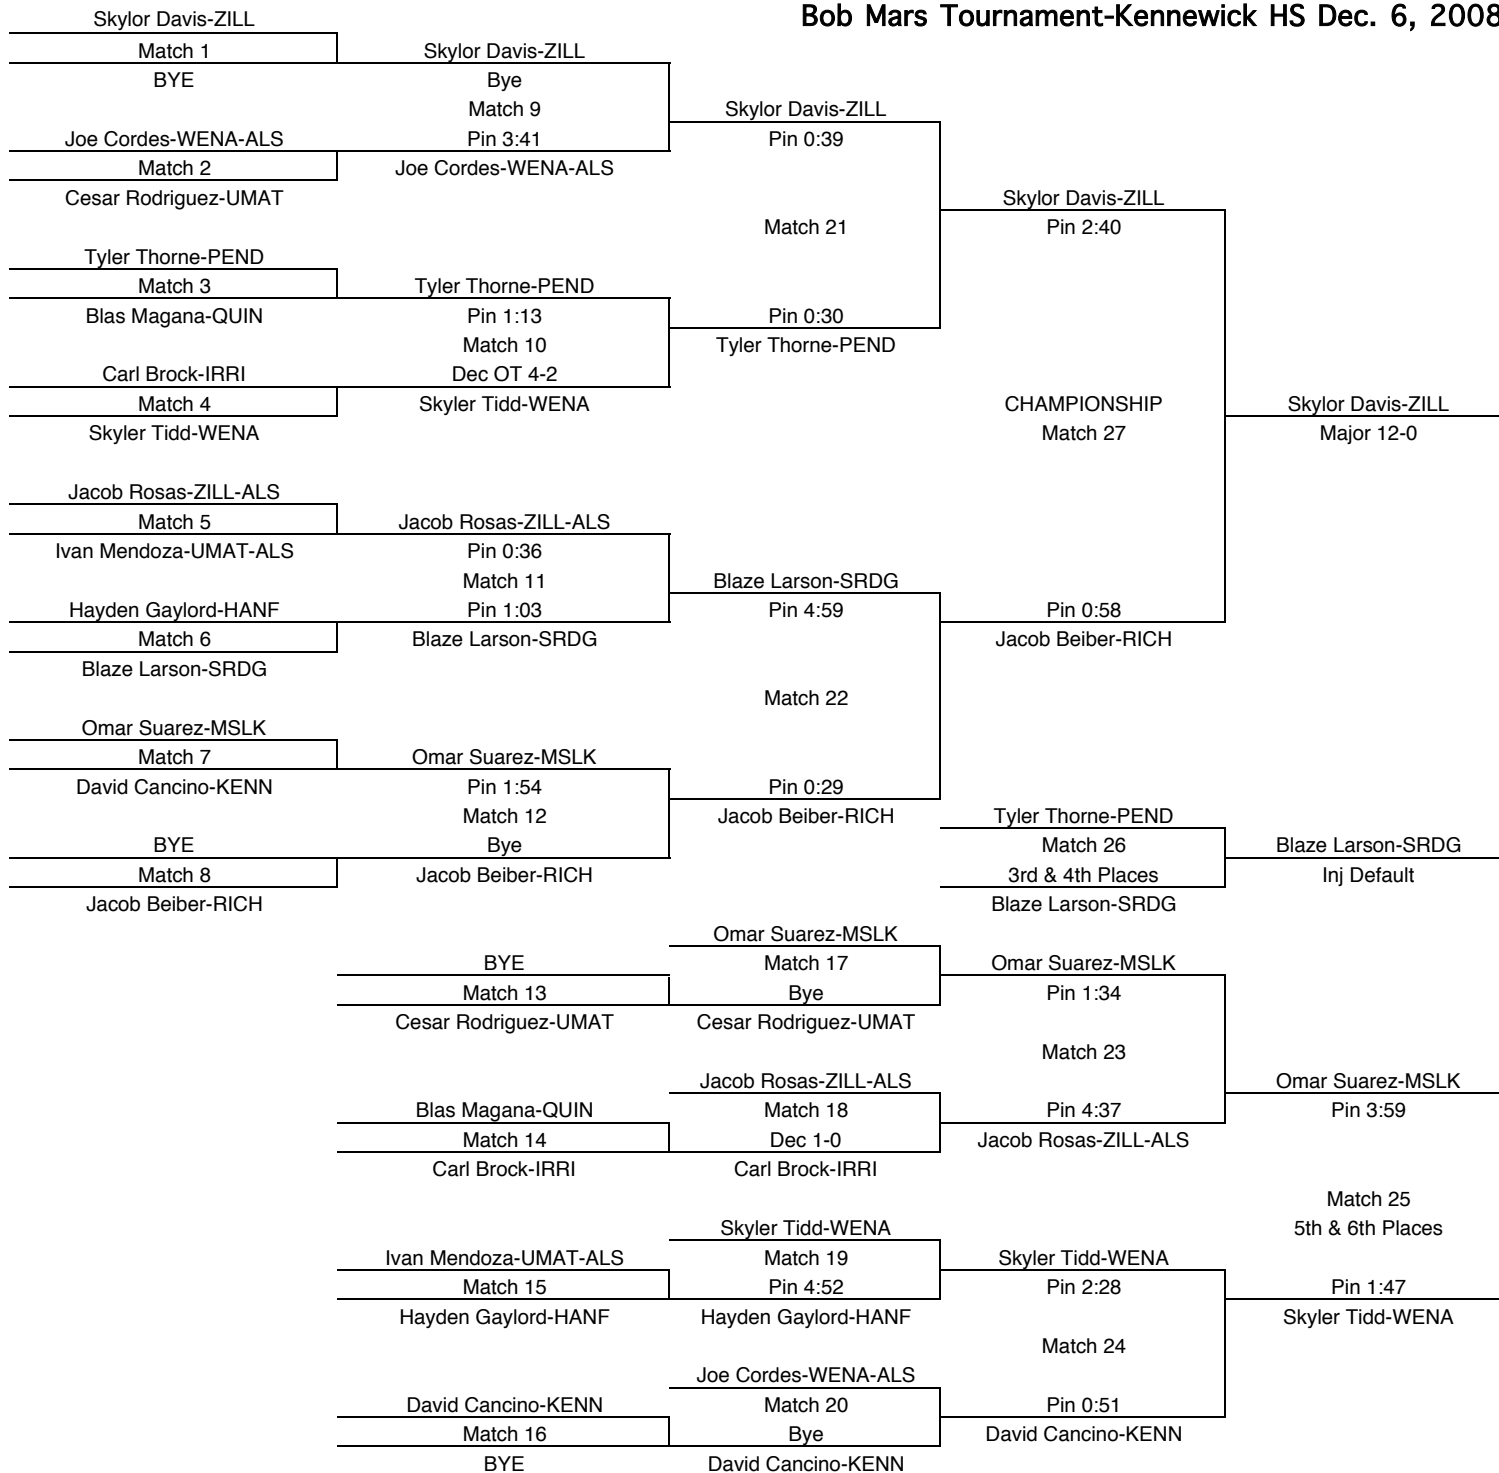

Bob Mars Tournament-Kennewick HS Dec. 6, 2008

119

TEAM POINTS-119	
0	COLB-Columbia-Burbank
3	HANF-Hanford
1	IRRI-Irrigon
0	KAMI-Kamiakin
4	KENN-Kennewick
0	KIBE-Kiona-Benton
13	MSLK-Moses Lake
11	PEND-Pendleton
0	QUIN-Quincy
22	RICH-Richland
0	RIVW-Riverview
15	SRDG-Southridge
1	UMAT-Umatilla
0	WAWA-Walla Walla
0	WAPA-Wapato
15	WENA-Wenatchee
27	ZILL-Zillah
0	0

FINAL PLACES-119	
1st	Skylor Davis-ZILL
2nd	Jacob Beiber-RICH
3rd	Blaze Larson-SRDG
4th	Tyler Thorne-PEND
5th	Skyler Tidd-WENA
6th	Omar Suarez-MSLK