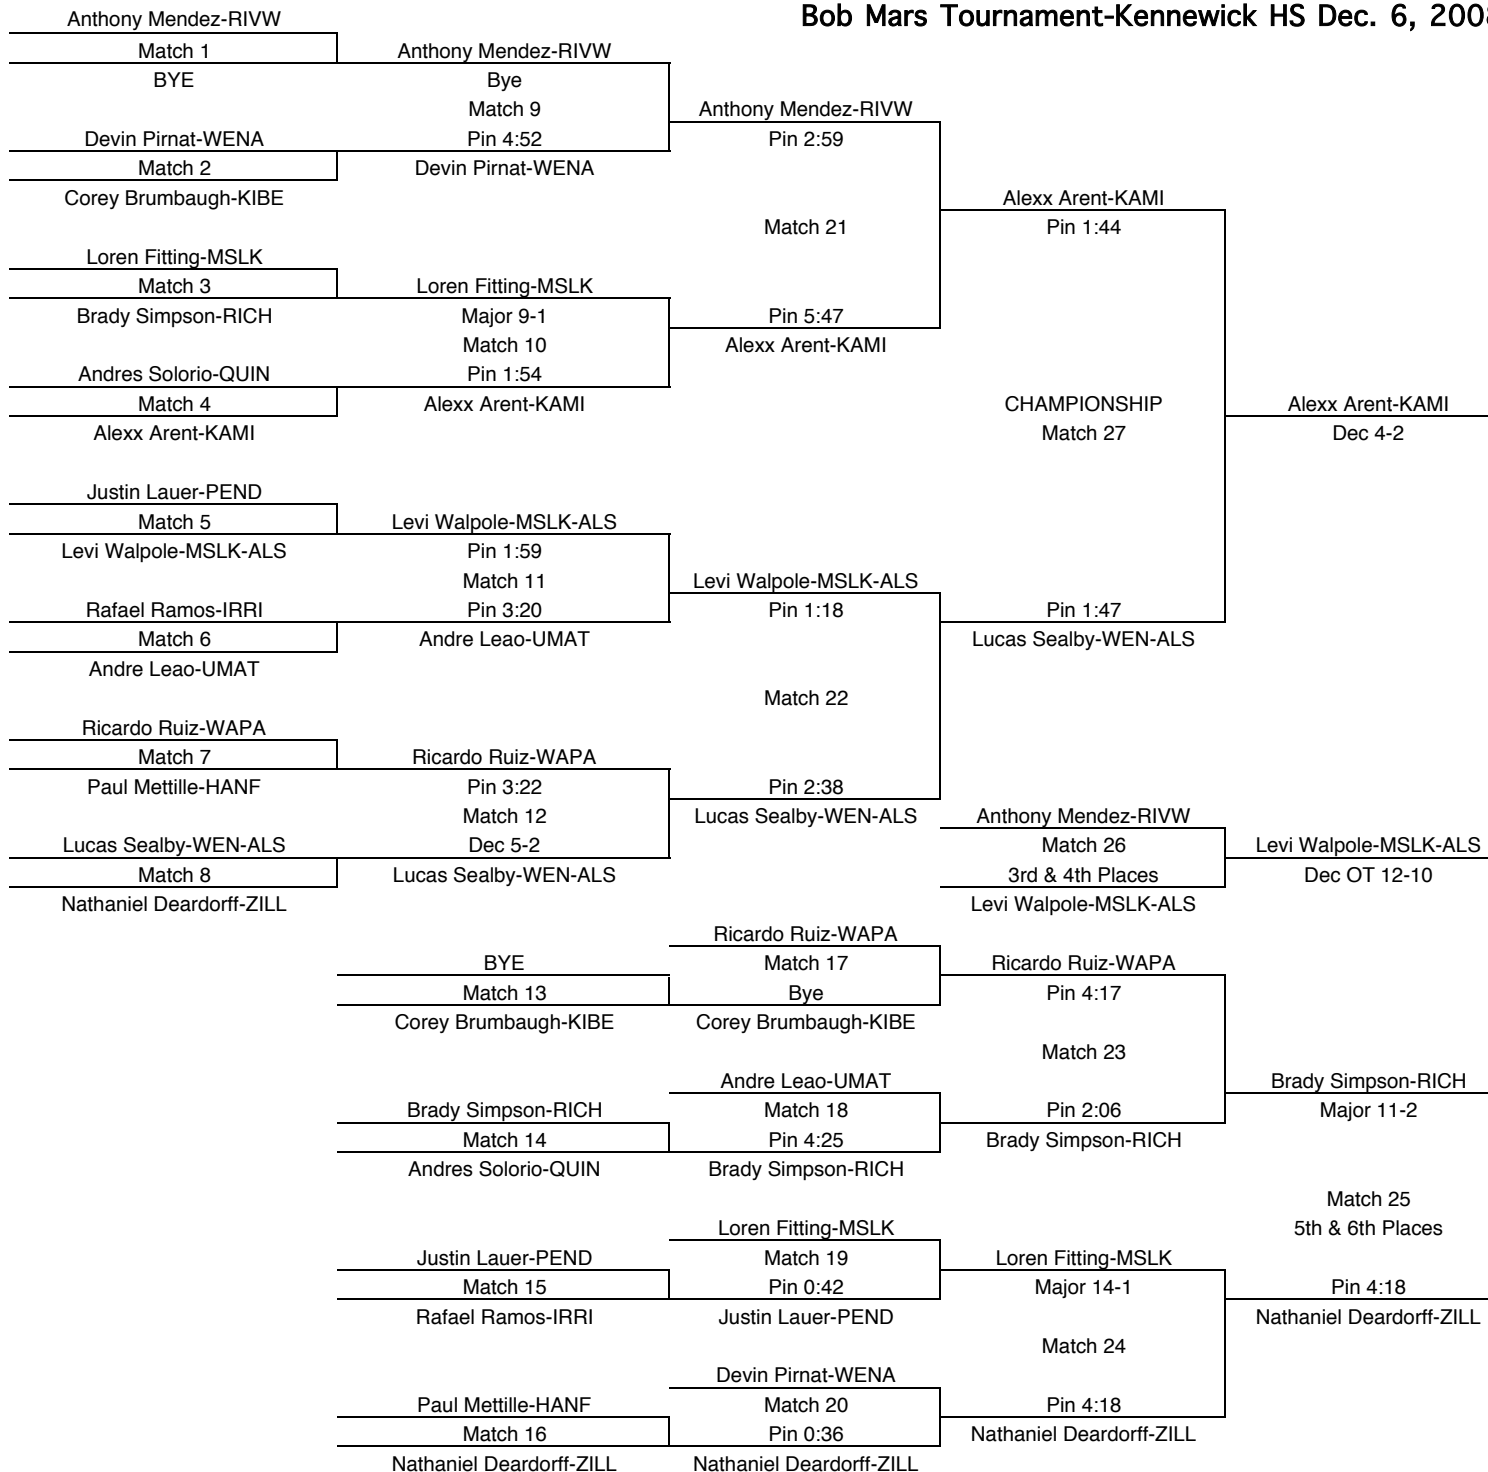

Bob Mars Tournament-Kennewick HS Dec. 6, 2008

215

TEAM POINTS-215	
0	COLB-Columbia-Burbank
0	HANF-Hanford
0	IRRI-Irrigon
28	KAMI-Kamiakin
0	KENN-Kennewick
1	KIBE-Kiona-Benton
5	MSLK-Moses Lake
3	PEND-Pendleton
0	QUIN-Quincy
11	RICH-Richland
9	RIVW-Riverview
0	SRDG-Southridge
4	UMAT-Umatilla
0	WAWA-Walla Walla
7	WAPA-Wapato
4	WENA-Wenatchee
16	ZILL-Zillah
0	0

FINAL PLACES-215	
1st	Alexx Arent-KAMI
2nd	Lucas Sealby-WEN-ALS
3rd	Levi Walpole-MSLK-ALS
4th	Anthony Mendez-RIVW
5th	Nathaniel Deardorff-ZILL
6th	Brady Simpson-RICH

Nathaniel Deardorff-ZILL
Pin 2:55