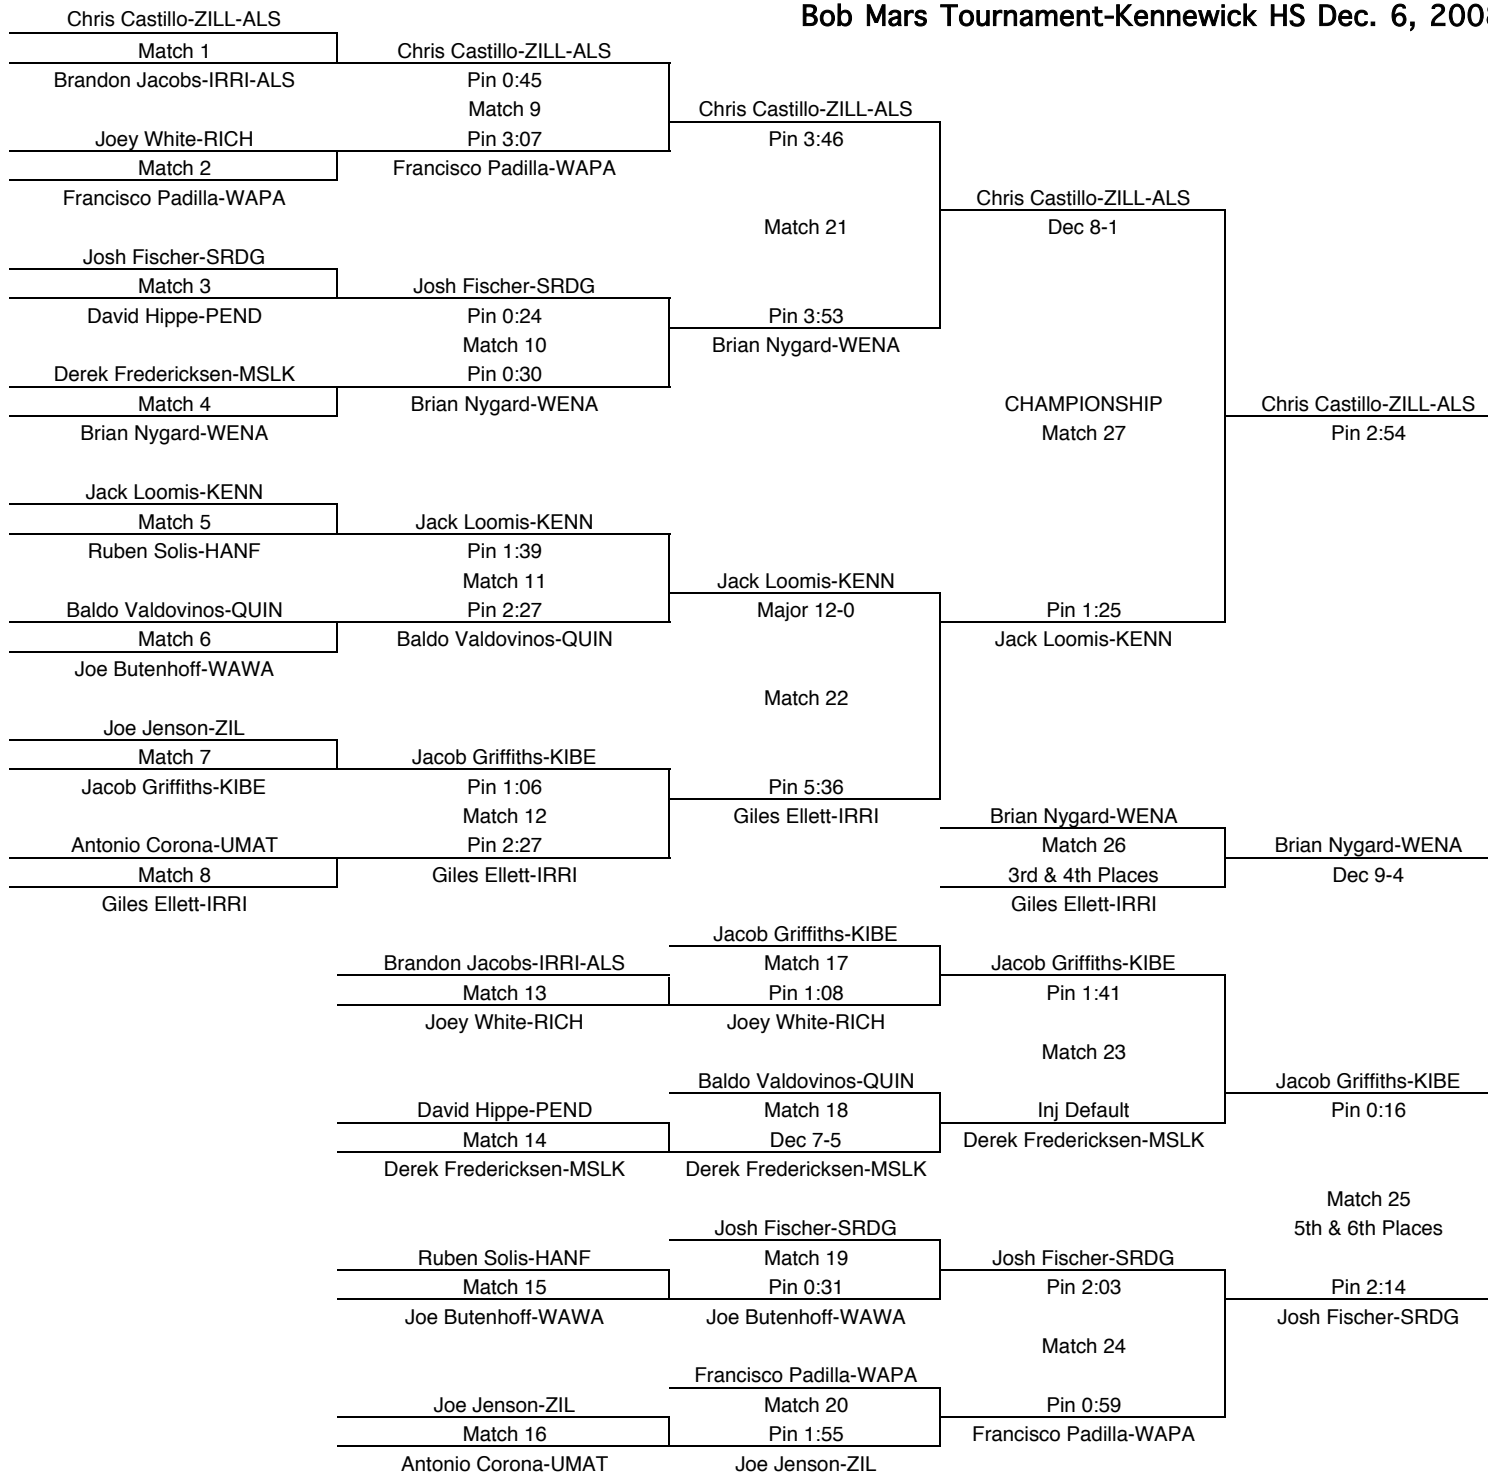

Bob Mars Tournament-Kennewick HS Dec. 6, 2008

171

TEAM POINTS-171	
0	COLB-Columbia-Burbank
0	HANF-Hanford
11	IRRI-Irrigon
0	KAMI-Kamiakin
23	KENN-Kennewick
13	KIBE-Kiona-Benton
4	MSLK-Moses Lake
0	PEND-Pendleton
4	QUIN-Quincy
3	RICH-Richland
0	RIVW-Riverview
16.5	SRDG-Southridge
0	UMAT-Umatilla
3	WAWA-Walla Walla
7	WAPA-Wapato
13	WENA-Wenatchee
0	ZILL-Zillah
0	0
FINAL PLACES-171	
1st	Chris Castillo-ZILL-ALS
2nd	Jack Loomis-KENN
3rd	Brian Nygard-WENA
4th	Giles Ellett-IRRI
5th	Josh Fischer-SRDG
6th	Jacob Griffiths-KIBE

Josh Fischer-SRDG
TF 22-5