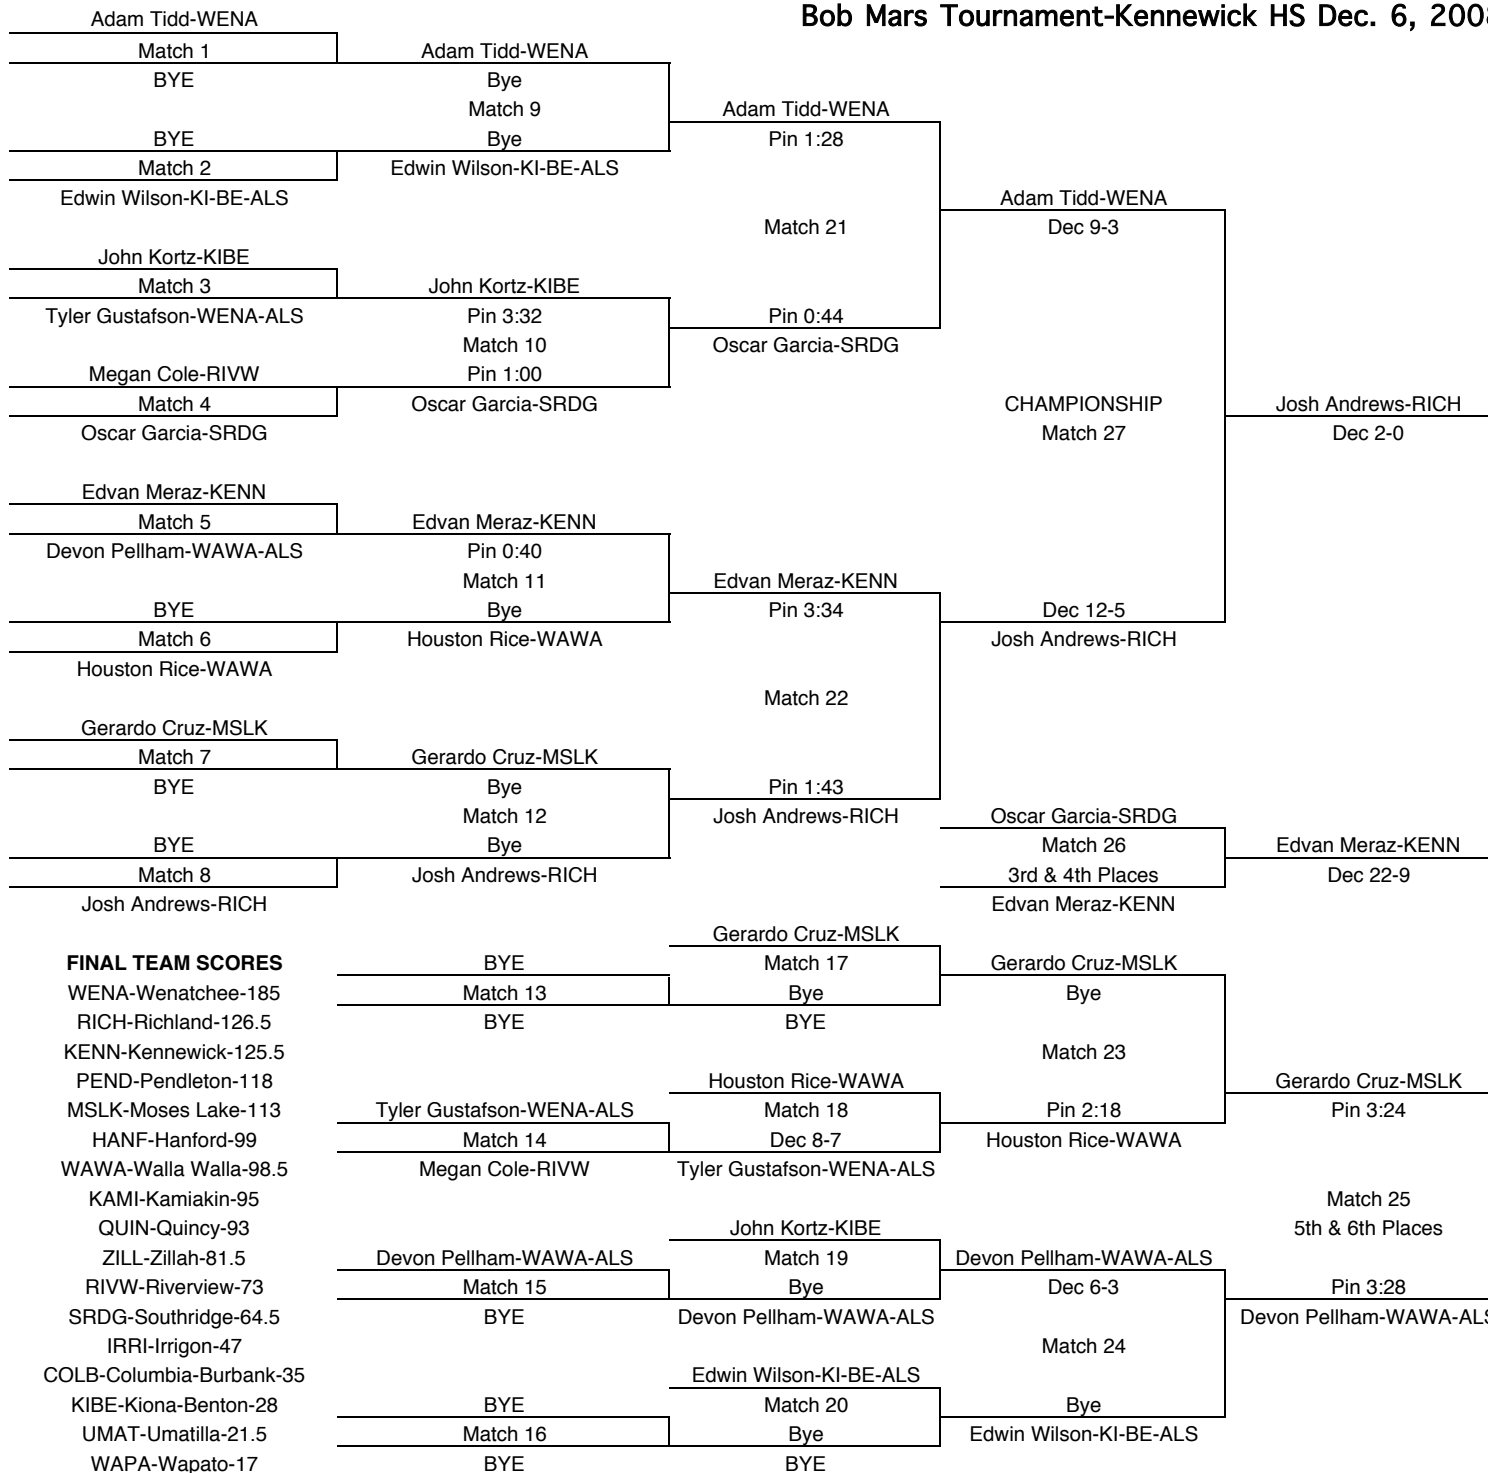

Bob Mars Tournament-Kennewick HS Dec. 6, 2008

103

| TEAM POINTS-103 | |
|-----------------|-----------------------|
| 0 | COLB-Columbia-Burbank |
| 0 | HANF-Hanford |
| 0 | IRRI-Irrigon |
| 0 | KAMI-Kamiakin |
| 13 | KENN-Kennewick |
| 4 | KIBE-Kiona-Benton |
| 11 | MSLK-Moses Lake |
| 0 | PEND-Pendleton |
| 0 | QUIN-Quincy |
| 24 | RICH-Richland |
| 0 | RIVW-Riverview |
| 11 | SRDG-Southridge |
| 0 | UMAT-Umatilla |
| 3 | WAWA-Walla Walla |
| 0 | WAPA-Wapato |
| 20 | WENA-Wenatchee |
| 0 | ZILL-Zillah |
| 0 | 0 |