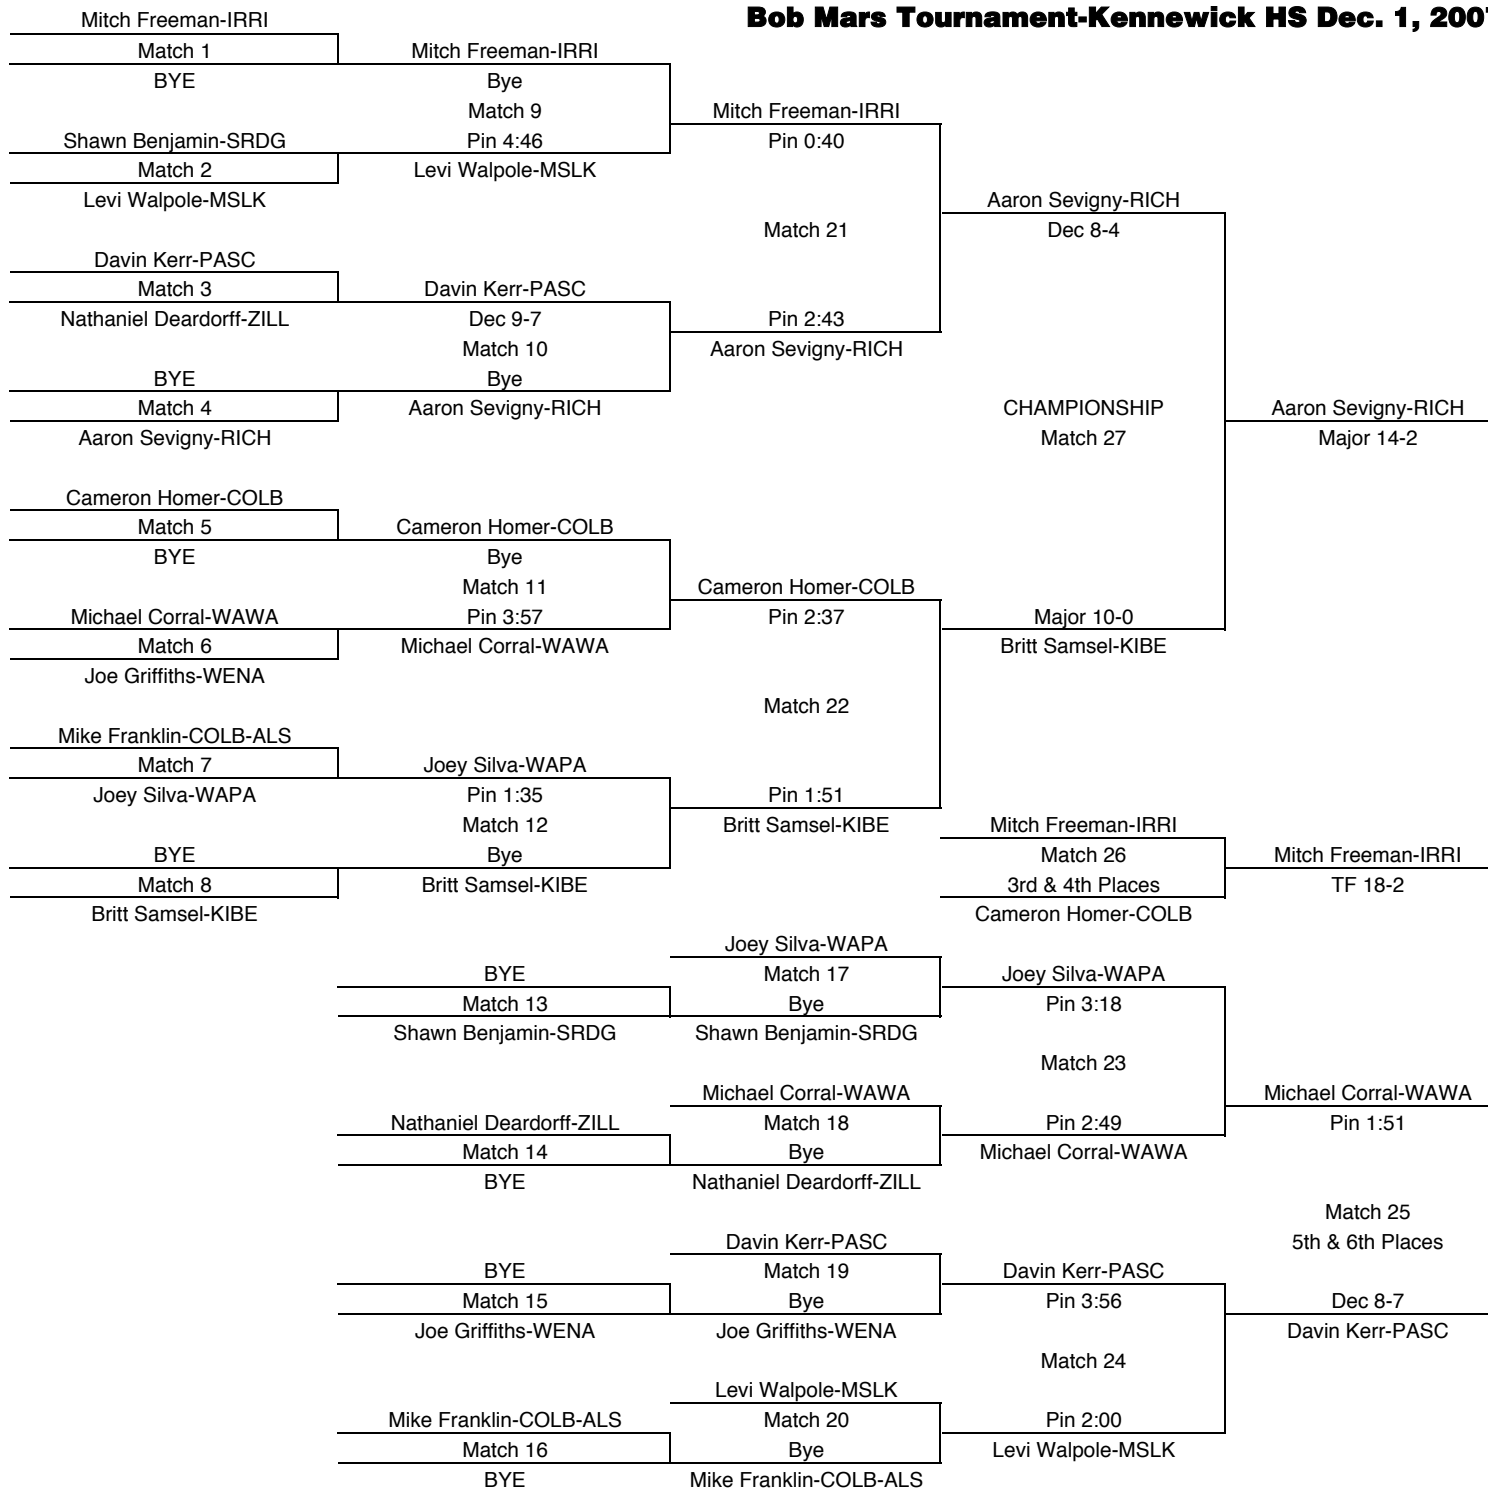

Bob Mars Tournament-Kennewick HS Dec. 1, 2007

215

TEAM POINTS-215	
9	COLB-Columbia-Bur
0	HANF-Hanford
12.5	IRRI-Irrigon
0	KENN-Kennewick
21	KIBE-Kiona-Benton
7	MSLK-Moses Lake
0	OTHO-Othello
9	PASC-Pasco JV
0	PEND-Pendleton
0	QUIN-Quincy
25	RICH-Richland
0	RIVW-Riverview
1	SRDG-Southridge
0	UMAT-Umatilla
17	WAWA-Walla Walla
7	WAPA-Wapato
1	WENA-Wenatchee
1	ZILL-Zillah
FINAL PLACES-215	
1st	Aaron Sevigny-RICH
2nd	Britt Samsel-KIBE
3rd	Mitch Freeman-IRRI
4th	Cameron Homer-COLB
5th	Michael Corral-WAWA
6th	Davin Kerr-PASC