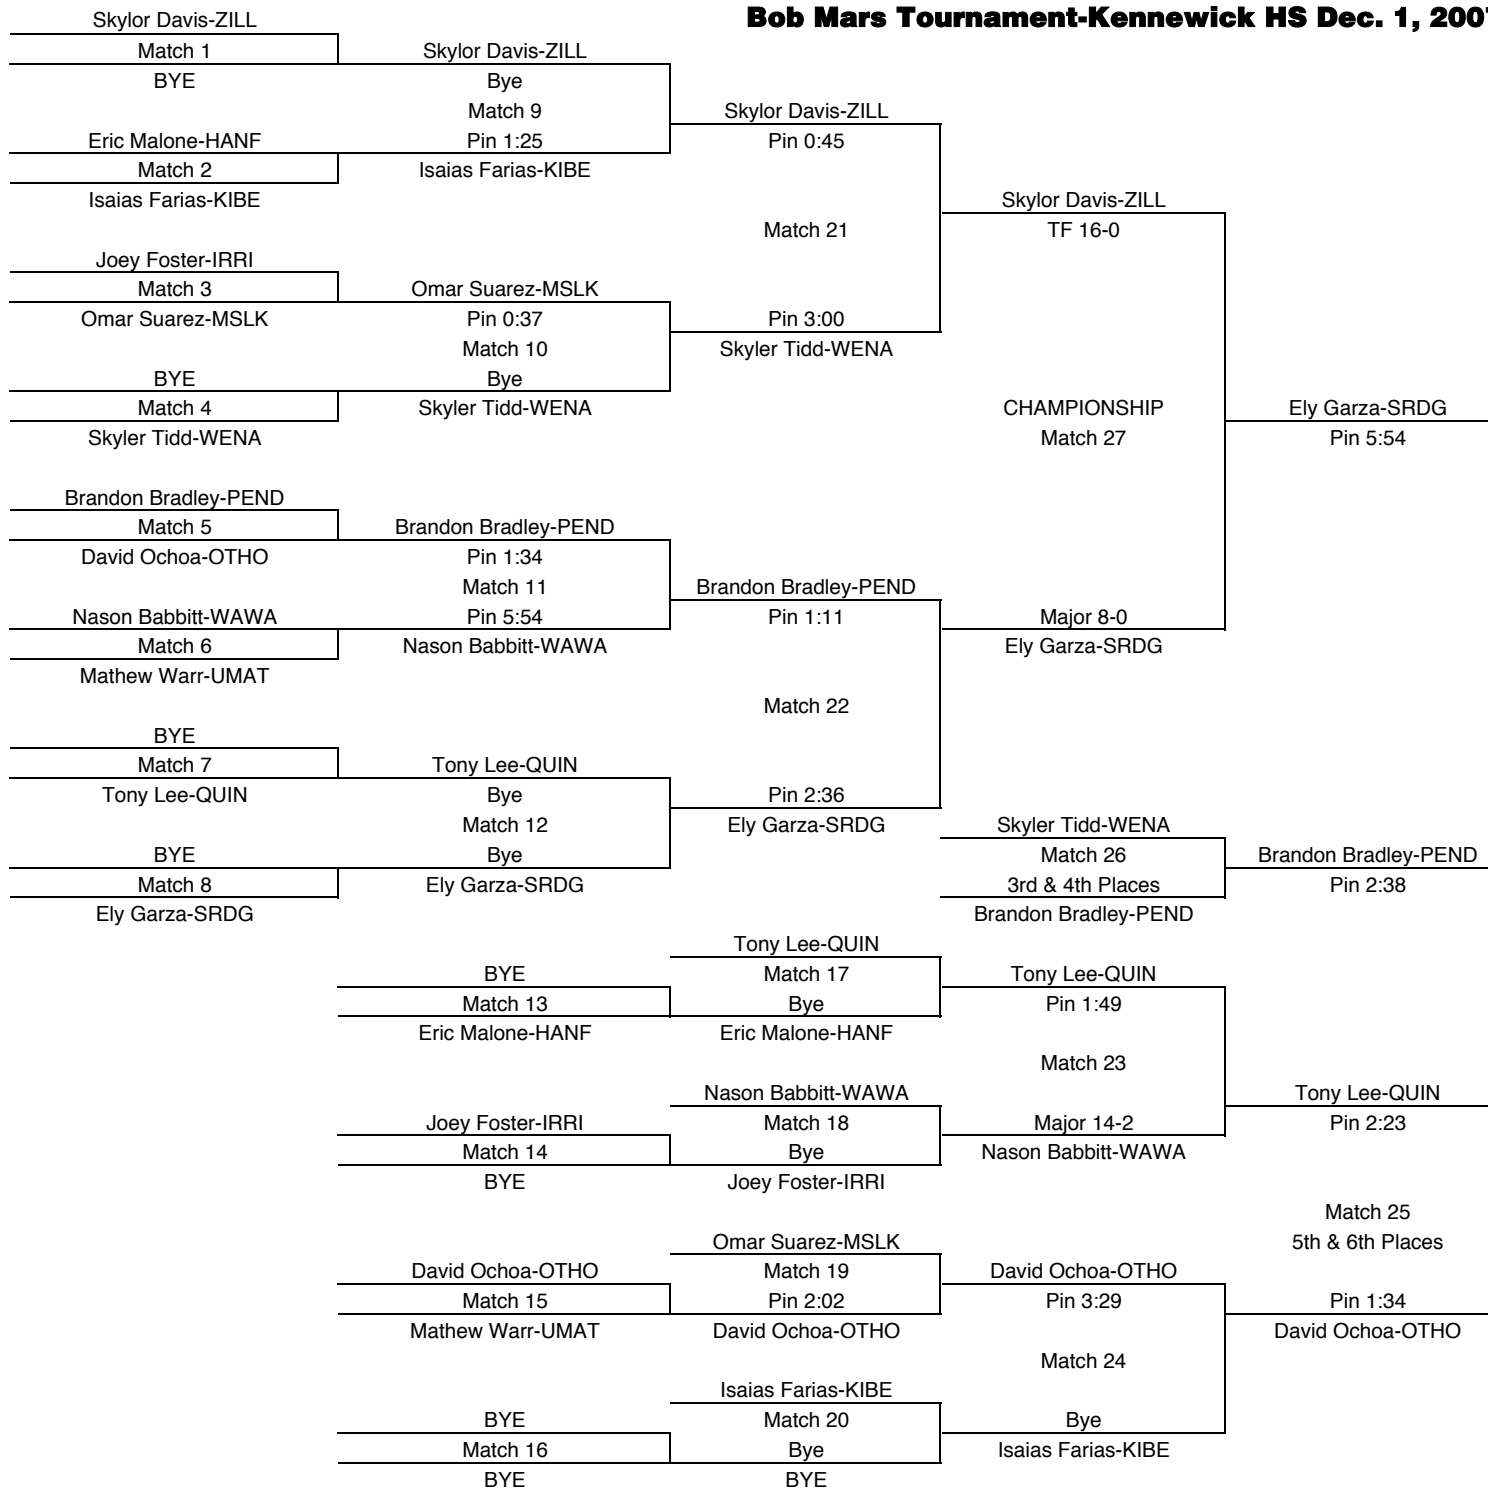

Bob Mars Tournament-Kennewick HS Dec. 1, 2007

103

TEAM POINTS-103	
9	COLB-Columbia-Bur
1	HANF-Hanford
1	IRRI-Irrigon
0	KENN-Kennewick
0	KIBE-Kiona-Benton
9	MSLK-Moses Lake
0	OTHO-Othello
0	PASC-Pasco JV
13	PEND-Pendleton
0	QUIN-Quincy
21	RICH-Richland
0	RIVW-Riverview
0	SRDG-Southridge
0	UMAT-Umatilla
0	WAWA-Walla Walla
28	WAPA-Wapato
11	WENA-Wenatchee
0	ZILL-Zillah
FINAL PLACES-103	
1st	Luis Gomez-WAPA
2nd	Kyler Mars-RICH
3rd	Roman Holcomb-PEND
4th	Jacob Courtright-MSLK
5th	Logan Casey-COLB
6th	Adam Tidd-WENA

Logan Casey-COLB
Dec 8-2

Bob Mars Tournament-Kennewick HS Dec. 1, 2007

112

TEAM POINTS-112	
0	COLB-Columbia-Bur
1	HANF-Hanford
1	IRRI-Irrigon
0	KENN-Kennewick
5	KIBE-Kiona-Benton
4	MSLK-Moses Lake
12	OTHO-Othello
0	PASC-Pasco JV
15	PEND-Pendleton
11	QUIN-Quincy
0	RICH-Richland
0	RIVW-Riverview
27	SRDG-Southridge
0	UMAT-Umatilla
6	WAWA-Walla Walla
0	WAPA-Wapato
9	WENA-Wenatchee
21.5	ZILL-Zillah
FINAL PLACES-112	
1st	Ely Garza-SRDG
2nd	Skylor Davis-ZILL
3rd	Brandon Bradley-PEND
4th	Skyler Tidd-WENA
5th	Tony Lee-QUIN
6th	David Ochoa-OTHO