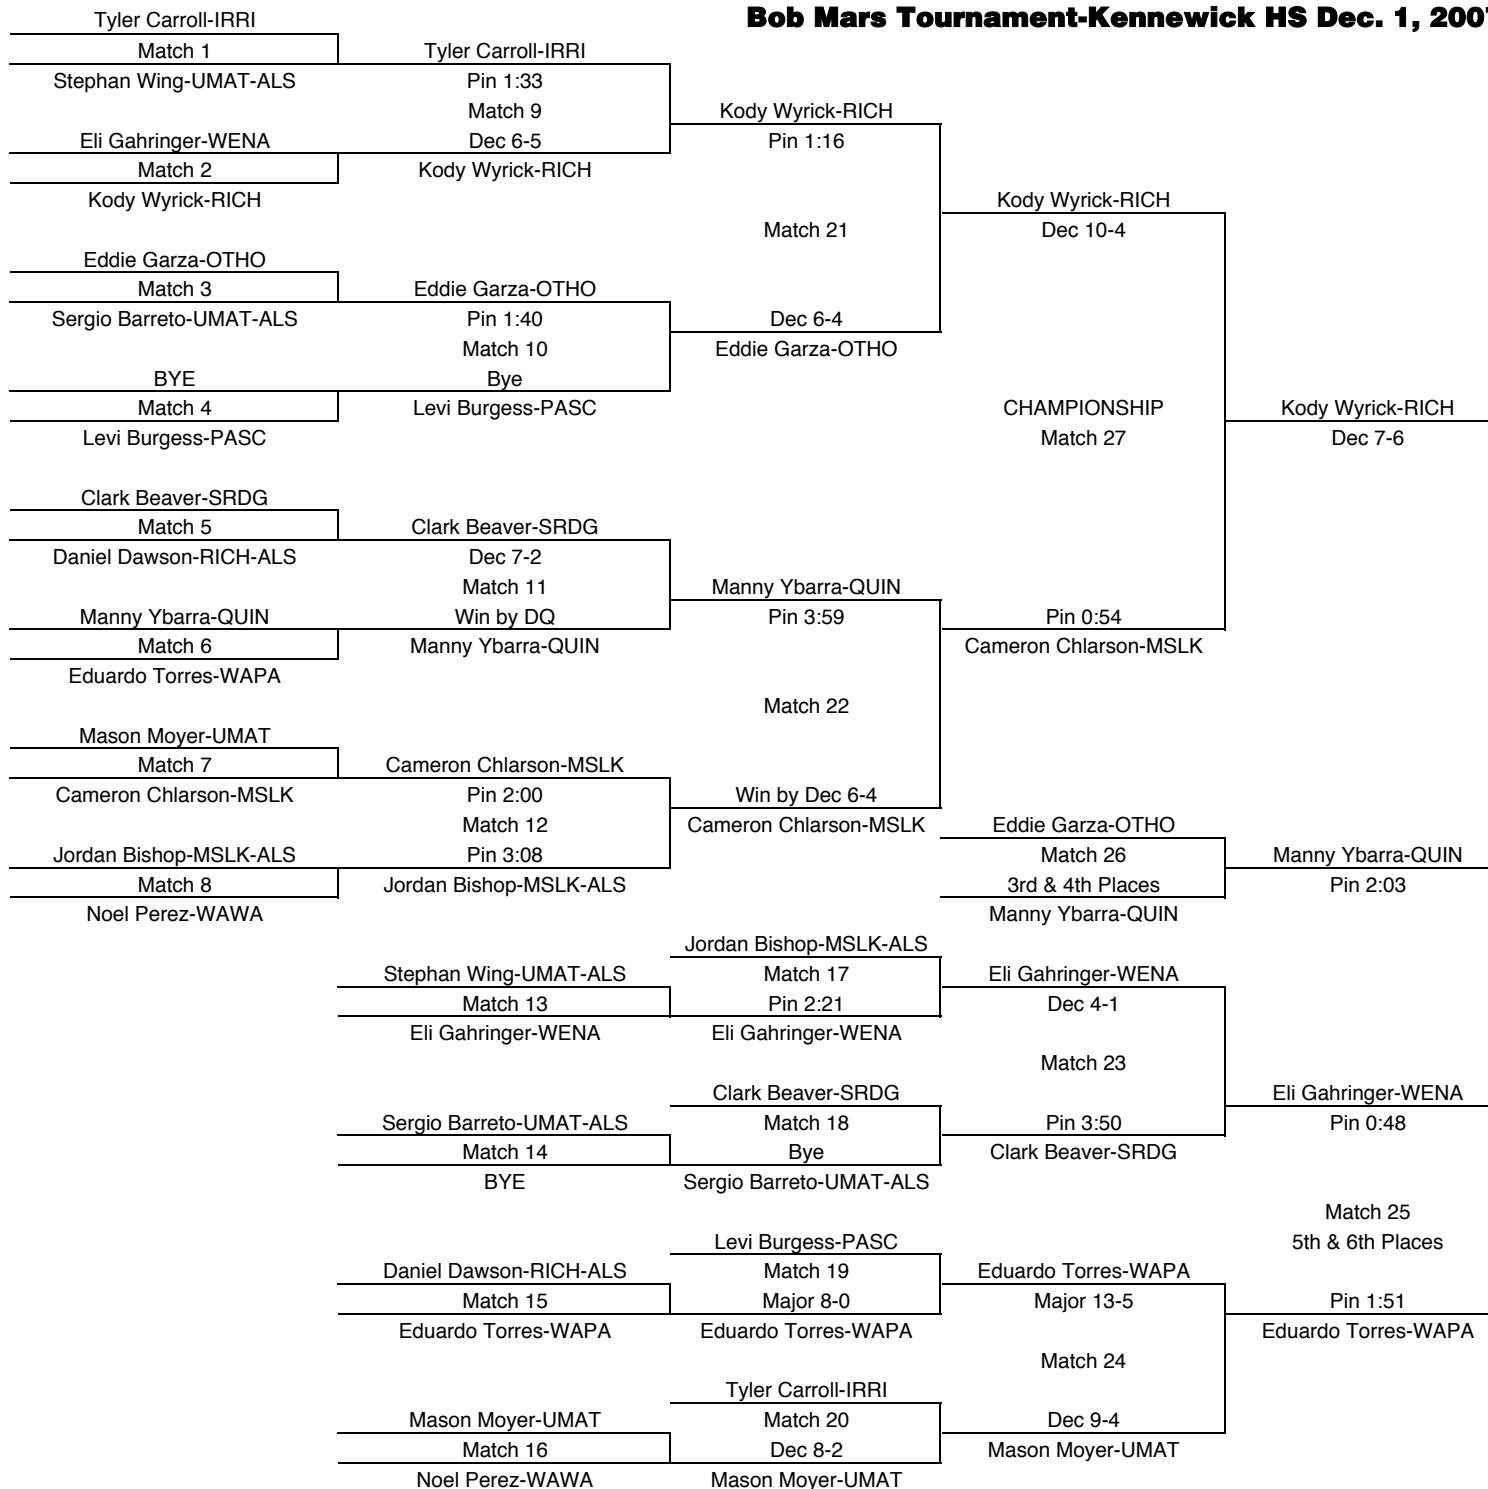

Bob Mars Tournament-Kennewick HS Dec. 1, 2007

135

TEAM POINTS-135	
0	COLB-Columbia-Bur
0	HANF-Hanford
4	IRRI-Irrigon
0	KENN-Kennewick
0	KIBE-Kiona-Benton
24	MSLK-Moses Lake
9	OTHO-Othello
0	PASC-Pasco JV
0	PEND-Pendleton
15	QUIN-Quincy
24	RICH-Richland
0	RIVW-Riverview
5	SRDG-Southridge
2	UMAT-Umatilla
0	WAWA-Walla Walla
10	WAPA-Wapato
12	WENA-Wenatchee
0	ZILL-Zillah
FINAL PLACES-135	
1st	Kody Wyrick-RICH
2nd	Cameron Chlarson-MSLK
3rd	Manny Ybarra-QUIN
4th	Eddie Garza-OTHO
5th	Eli Gahringer-WENA
6th	Eduardo Torres-WAPA