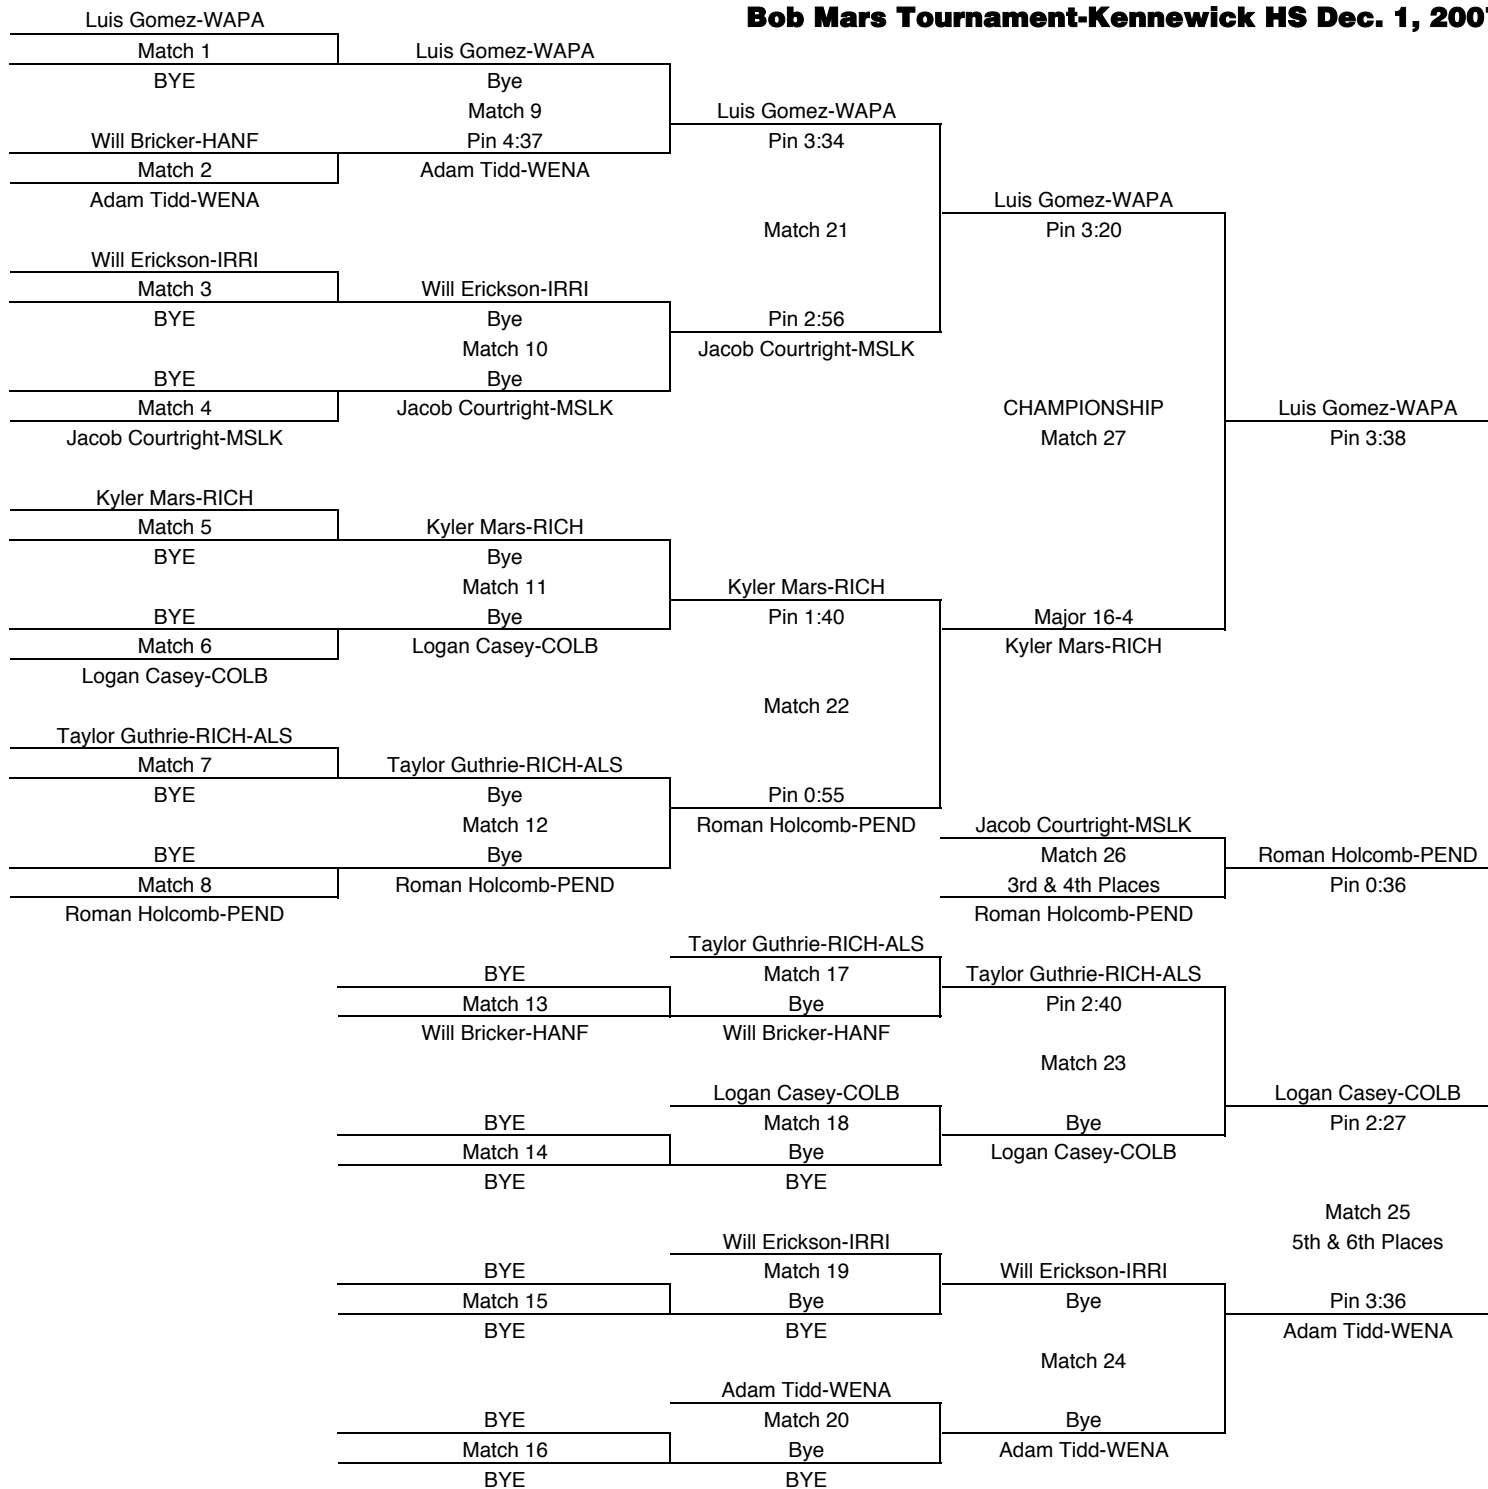

Bob Mars Tournament-Kennewick HS Dec. 1, 2007

103

TEAM POINTS-103	
9	COLB-Columbia-Bur
1	HANF-Hanford
1	IRRI-Irrigon
0	KENN-Kennewick
0	KIBE-Kiona-Benton
9	MSLK-Moses Lake
0	OTHO-Othello
0	PASC-Pasco JV
13	PEND-Pendleton
0	QUIN-Quincy
21	RICH-Richland
0	RIVW-Riverview
0	SRDG-Southridge
0	UMAT-Umatilla
0	WAWA-Walla Walla
28	WAPA-Wapato
11	WENA-Wenatchee
0	ZILL-Zillah
FINAL PLACES-103	
1st	Luis Gomez-WAPA
2nd	Kyler Mars-RICH
3rd	Roman Holcomb-PEND
4th	Jacob Courtright-MSLK
5th	Logan Casey-COLB
6th	Adam Tidd-WENA

Logan Casey-COLB
Dec 8-2

Bob Mars Tournament-Kennewick HS Dec. 1, 2007

112

TEAM POINTS-112	
0	COLB-Columbia-Bur
1	HANF-Hanford
1	IRRI-Irrigon
0	KENN-Kennewick
5	KIBE-Kiona-Benton
4	MSLK-Moses Lake
12	OTHO-Othello
0	PASC-Pasco JV
15	PEND-Pendleton
11	QUIN-Quincy
0	RICH-Richland
0	RIVW-Riverview
27	SRDG-Southridge
0	UMAT-Umatilla
6	WAWA-Walla Walla
0	WAPA-Wapato
9	WENA-Wenatchee
21.5	ZILL-Zillah
FINAL PLACES-112	
1st	Ely Garza-SRDG
2nd	Skylor Davis-ZILL
3rd	Brandon Bradley-PEND
4th	Skyler Tidd-WENA
5th	Tony Lee-QUIN
6th	David Ochoa-OTHO

Tony Lee-QUIN
Dec 10-5

Bob Mars Tournament-Kennewick HS Dec. 1, 2007

119

TEAM POINTS-119	
0	COLB-Columbia-Bur
0	HANF-Hanford
7	IRRI-Irrigon
1	KENN-Kennewick
1	KIBE-Kiona-Benton
0	MSLK-Moses Lake
26	OTHO-Othello
0	PASC-Pasco JV
22	PEND-Pendleton
1	QUIN-Quincy
12	RICH-Richland
0	RIVW-Riverview
1	SRDG-Southridge
0	UMAT-Umatilla
12	WAWA-Walla Walla
0	WAPA-Wapato
1	WENA-Wenatchee
0	ZILL-Zillah
FINAL PLACES-119	
1st	Anthony Melo-OTHO
2nd	Travis Suttle-PEND
3rd	Jacob Bieber-RICH
4th	Rosario Rios-IRRI
5th	Isac Valdez-OTHO-ALS
6th	Dustin Taylor-WAWA