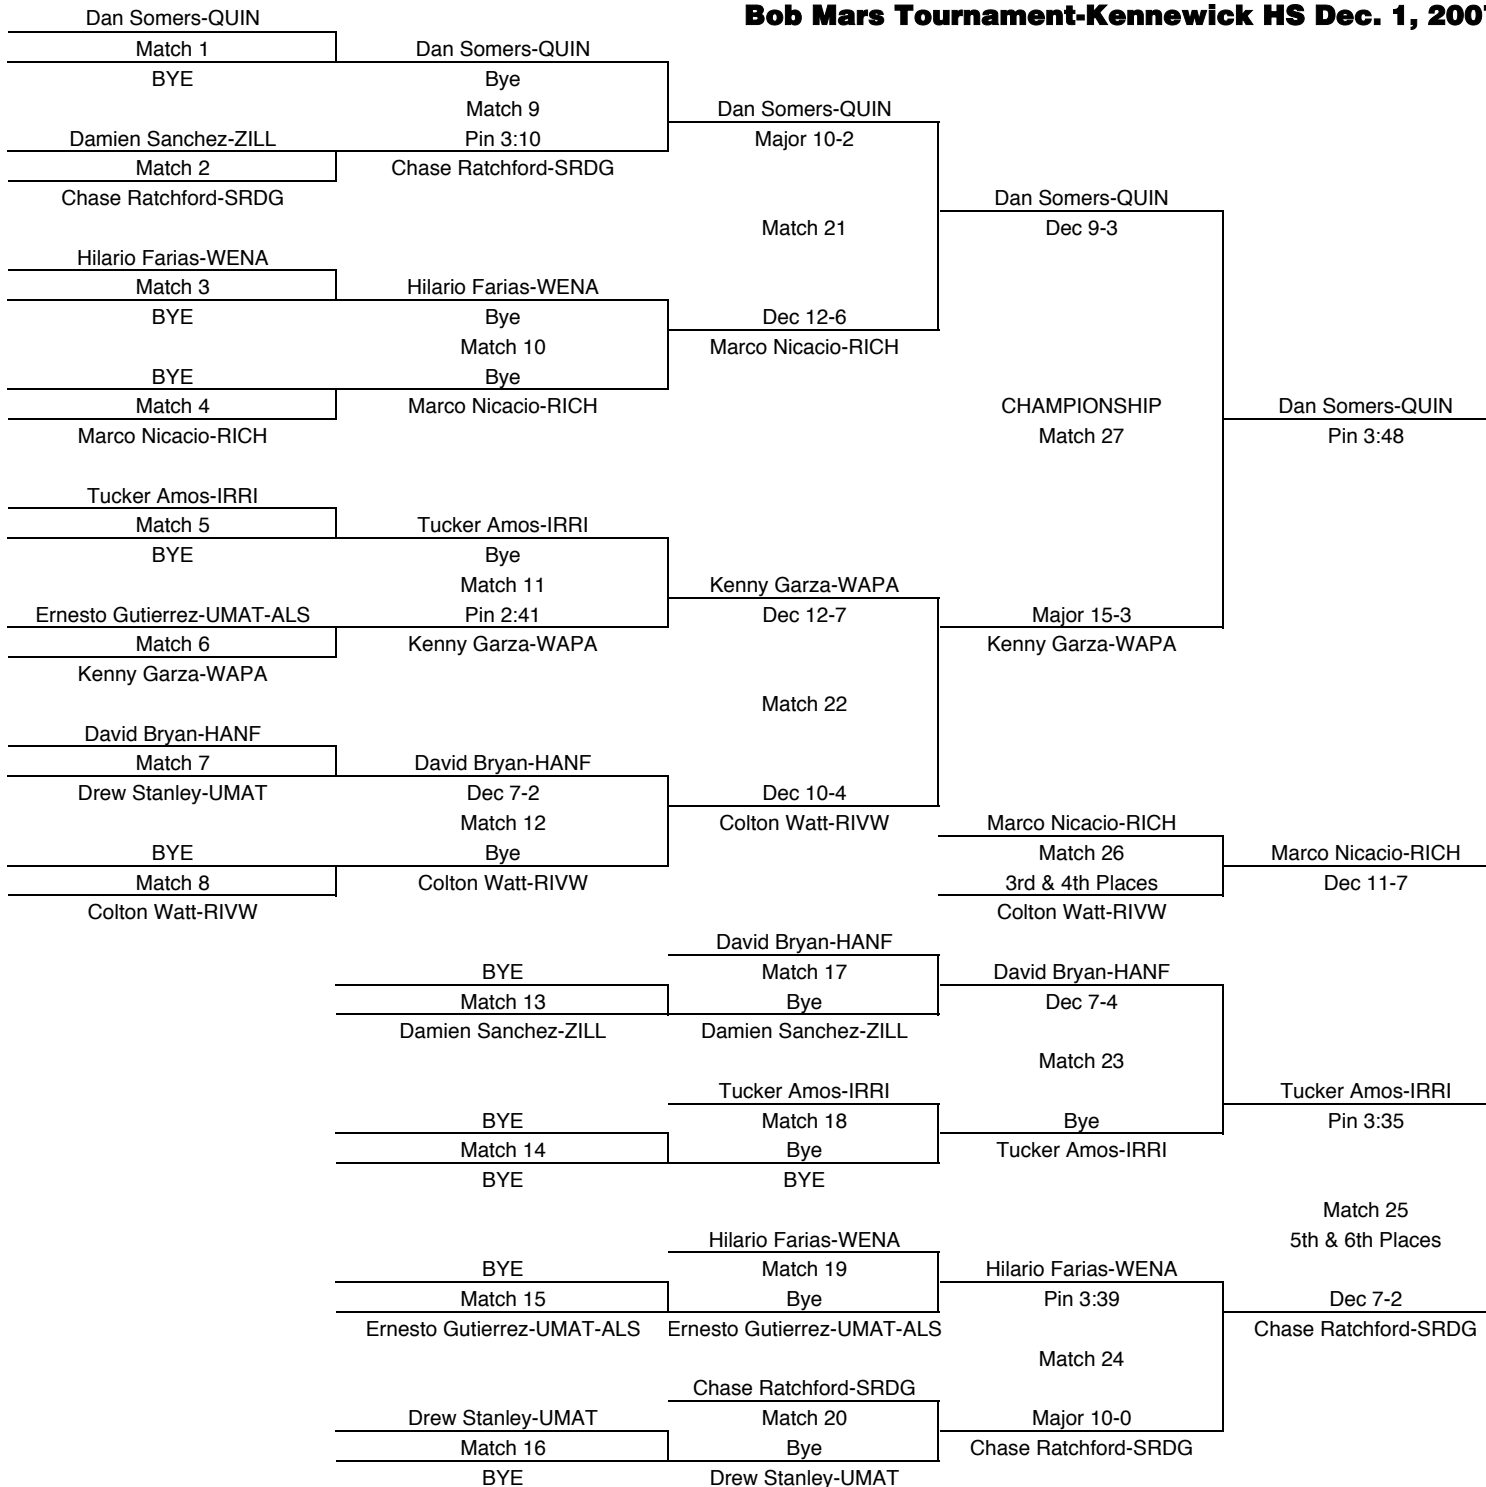

Bob Mars Tournament-Kennewick HS Dec. 1, 2007

140

TEAM POINTS-140	
0	COLB-Columbia-Bur
3	HANF-Hanford
7	IRRI-Irrigon
0	KENN-Kennewick
0	KIBE-Kiona-Benton
0	MSLK-Moses Lake
0	OTHO-Othello
0	PASC-Pasco JV
0	PEND-Pendleton
25	QUIN-Quincy
9	RICH-Richland
7	RIVW-Riverview
14	SRDG-Southridge
1	UMAT-Umatilla
0	WAWA-Walla Walla
21	WAPA-Wapato
3	WENA-Wenatchee
1	ZILL-Zillah
FINAL PLACES-140	
1st	Dan Somers-QUIN
2nd	Kenny Garza-WAPA
3rd	Marco Nicacio-RICH
4th	Colton Watt-RIVW
5th	Chase Ratchford-SRDG
6th	Tucker Amos-IRRI

Chase Ratchford-SRDG
Win by Default