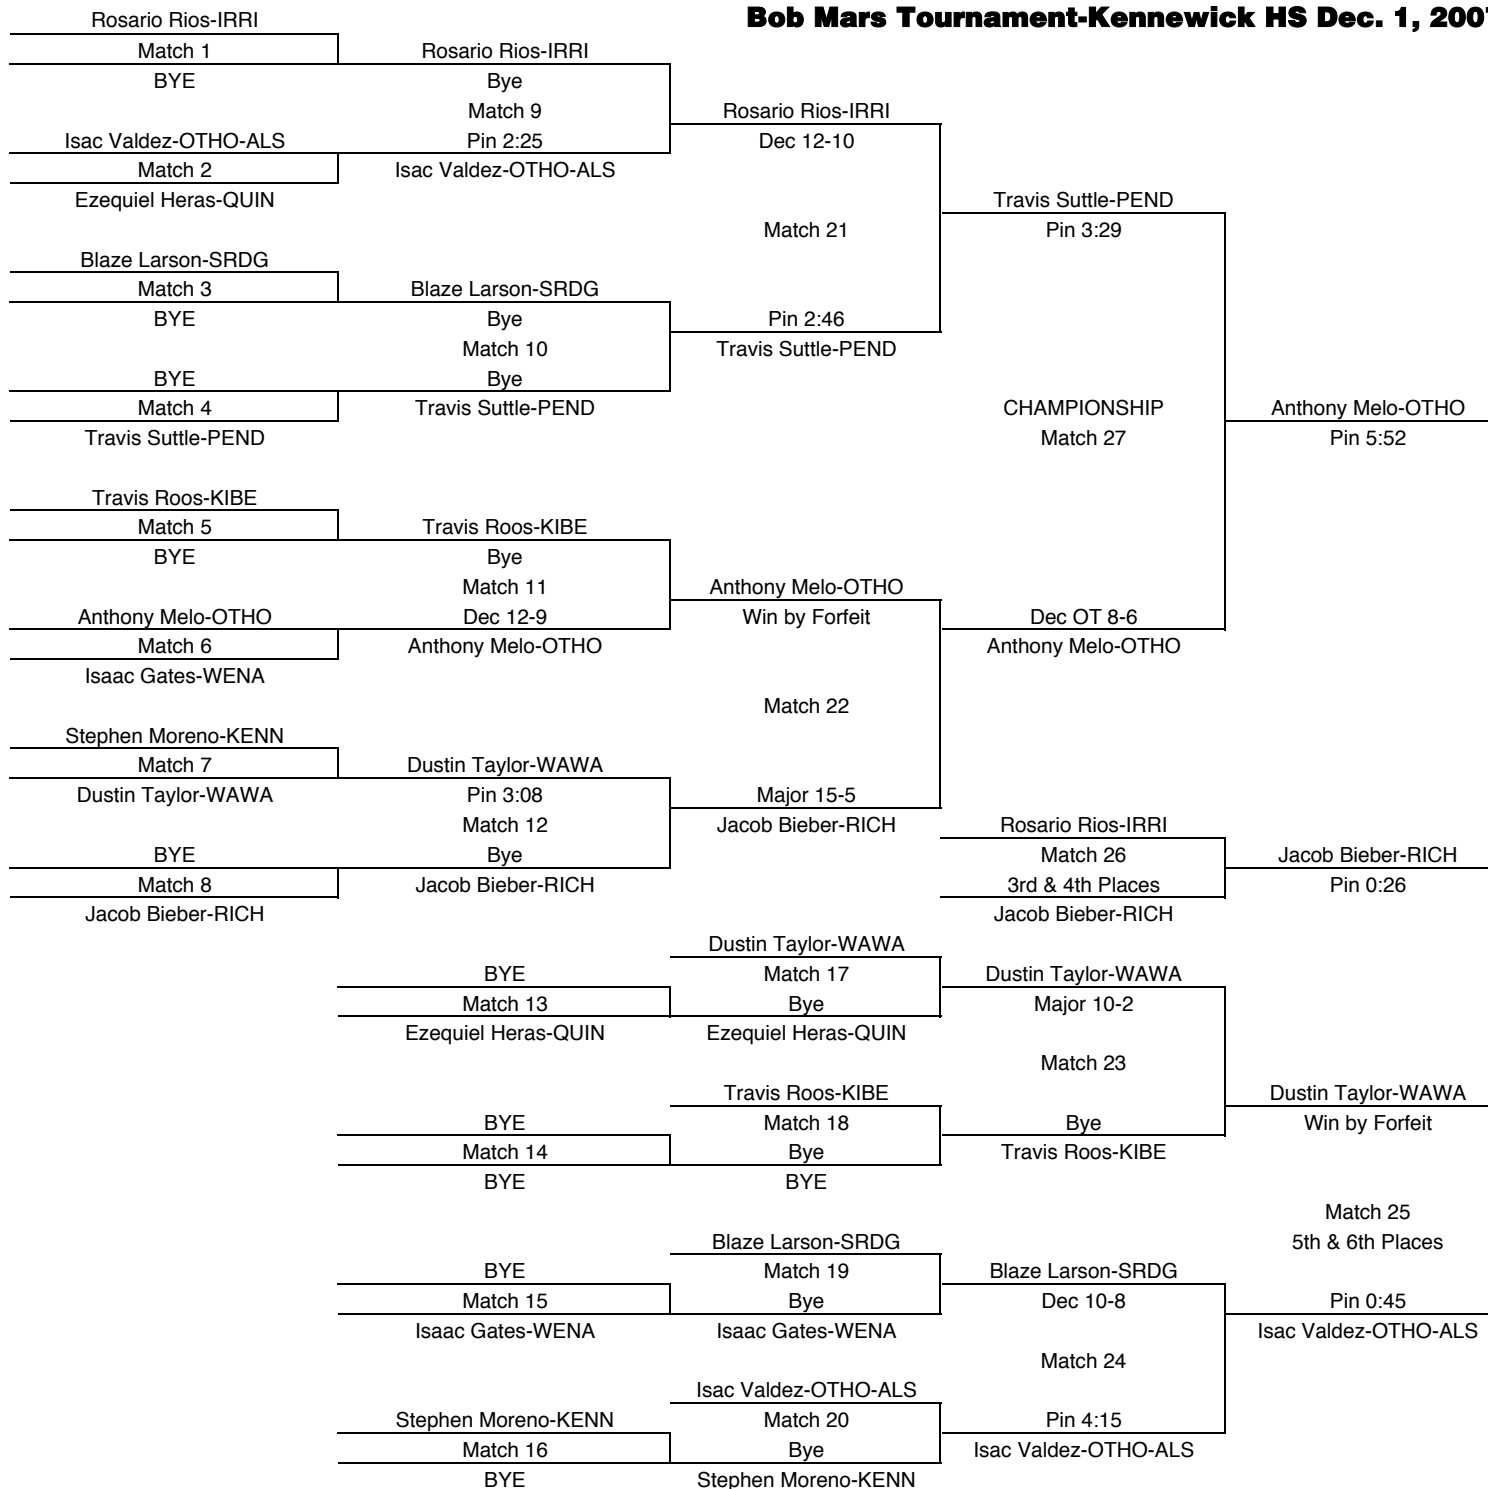

Bob Mars Tournament-Kennewick HS Dec. 1, 2007

103

TEAM POINTS-103	
9	COLB-Columbia-Bur
1	HANF-Hanford
1	IRRI-Irrigon
0	KENN-Kennewick
0	KIBE-Kiona-Benton
9	MSLK-Moses Lake
0	OTHO-Othello
0	PASC-Pasco JV
13	PEND-Pendleton
0	QUIN-Quincy
21	RICH-Richland
0	RIVW-Riverview
0	SRDG-Southridge
0	UMAT-Umatilla
0	WAWA-Walla Walla
28	WAPA-Wapato
11	WENA-Wenatchee
0	ZILL-Zillah
FINAL PLACES-103	
1st	Luis Gomez-WAPA
2nd	Kyler Mars-RICH
3rd	Roman Holcomb-PEND
4th	Jacob Courtright-MSLK
5th	Logan Casey-COLB
6th	Adam Tidd-WENA

Logan Casey-COLB
Dec 8-2

Bob Mars Tournament-Kennewick HS Dec. 1, 2007

112

TEAM POINTS-112	
0	COLB-Columbia-Bur
1	HANF-Hanford
1	IRRI-Irrigon
0	KENN-Kennewick
5	KIBE-Kiona-Benton
4	MSLK-Moses Lake
12	OTHO-Othello
0	PASC-Pasco JV
15	PEND-Pendleton
11	QUIN-Quincy
0	RICH-Richland
0	RIVW-Riverview
27	SRDG-Southridge
0	UMAT-Umatilla
6	WAWA-Walla Walla
0	WAPA-Wapato
9	WENA-Wenatchee
21.5	ZILL-Zillah
FINAL PLACES-112	
1st	Ely Garza-SRDG
2nd	Skylor Davis-ZILL
3rd	Brandon Bradley-PEND
4th	Skyler Tidd-WENA
5th	Tony Lee-QUIN
6th	David Ochoa-OTHO

Tony Lee-QUIN
Dec 10-5

Bob Mars Tournament-Kennewick HS Dec. 1, 2007

119

TEAM POINTS-119	
0	COLB-Columbia-Bur
0	HANF-Hanford
7	IRRI-Irrigon
1	KENN-Kennewick
1	KIBE-Kiona-Benton
0	MSLK-Moses Lake
26	OTHO-Othello
0	PASC-Pasco JV
22	PEND-Pendleton
1	QUIN-Quincy
12	RICH-Richland
0	RIVW-Riverview
1	SRDG-Southridge
0	UMAT-Umatilla
12	WAWA-Walla Walla
0	WAPA-Wapato
1	WENA-Wenatchee
0	ZILL-Zillah
FINAL PLACES-119	
1st	Anthony Melo-OTHO
2nd	Travis Suttle-PEND
3rd	Jacob Bieber-RICH
4th	Rosario Rios-IRRI
5th	Isac Valdez-OTHO-ALS
6th	Dustin Taylor-WAWA