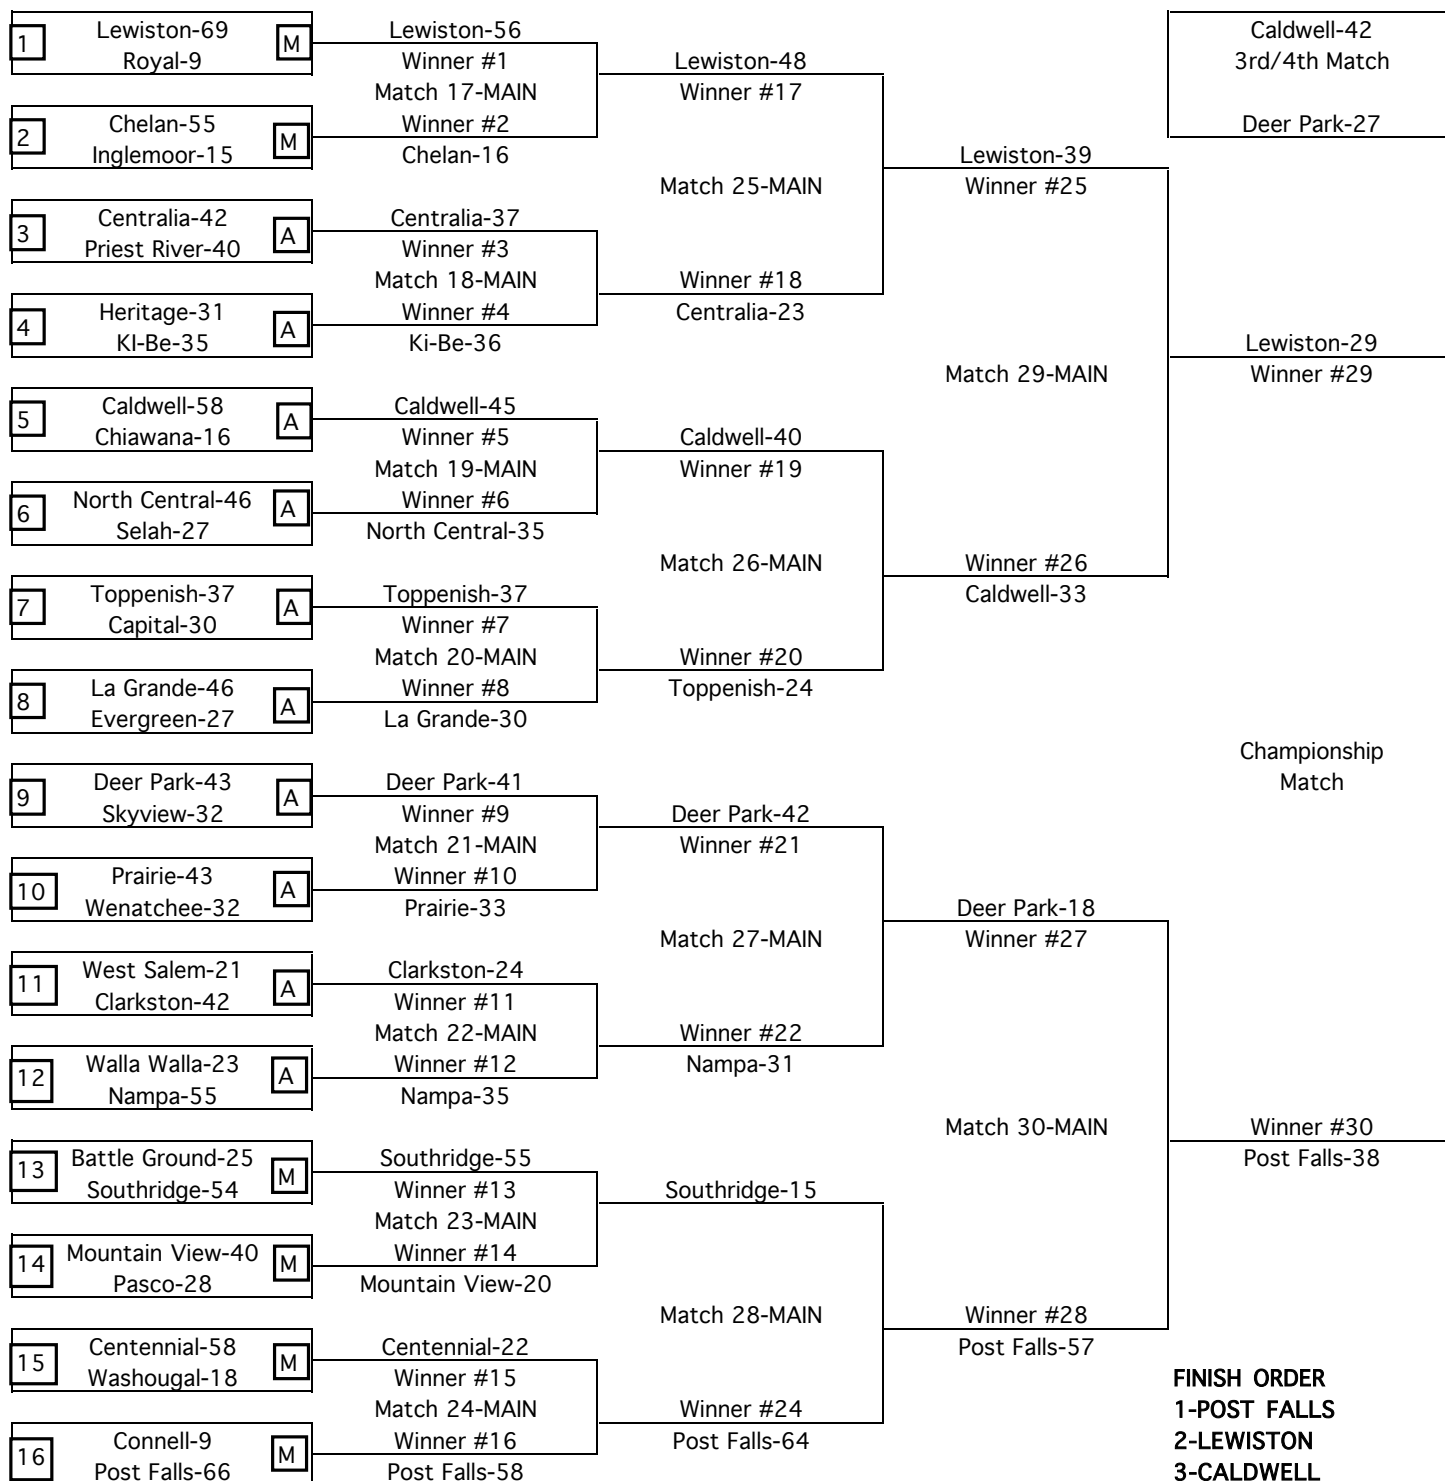

2012 Best of the West

FINISH ORDER
1-POST FALLS
2-LEWISTON
3-CALDWELL
4-DEER PARK

CONSOLATION MATCHES

Royal-45 Lewis & Clark-30	Pigtail 1 MAIN
------------------------------	-------------------

Chelan-42 Ki-Be-27	C19 Main
-----------------------	-------------