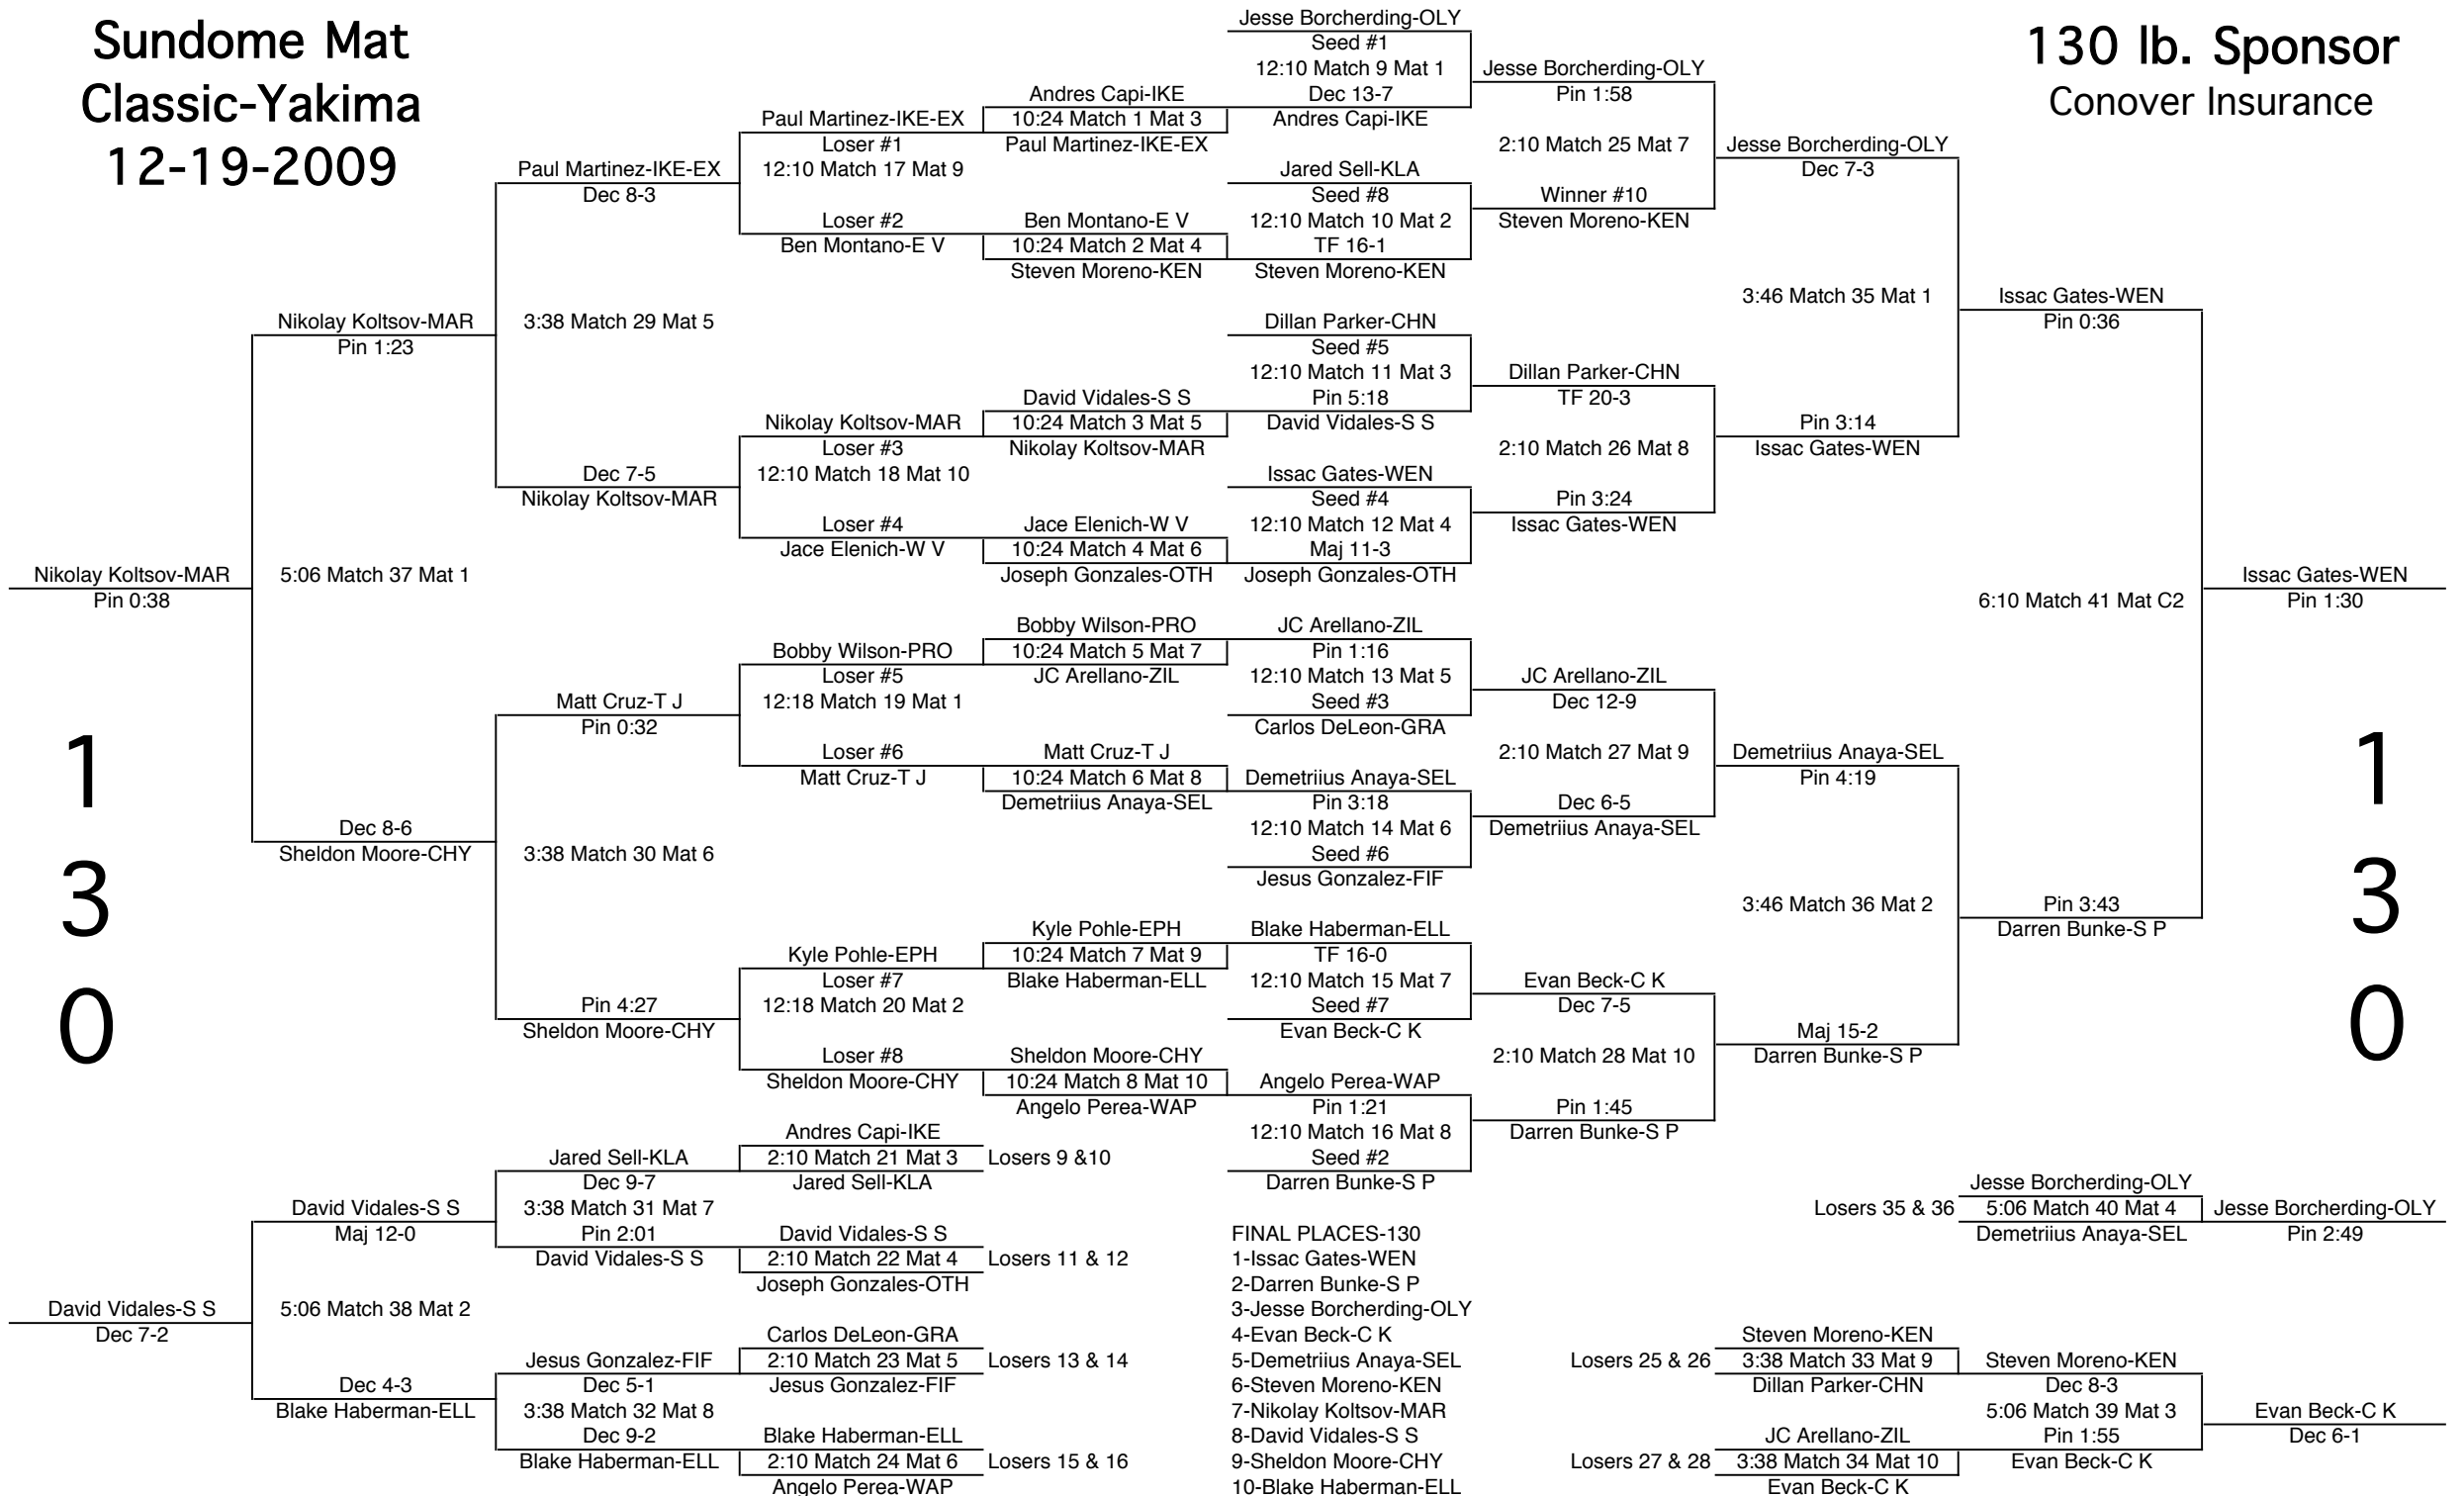

Sundome Mat Classic-Yakima 12-19-2009

112 lb. Sponsor
Darrell Smart
Attorney at Law

1
1
2

1
1
2

Sundome Mat Classic-Yakima 12-19-2009

125 lb. Sponsor Structual Comp

Sundome Mat Classic-Yakima 12-19-2009

130 lb. Sponsor
Conover Insurance