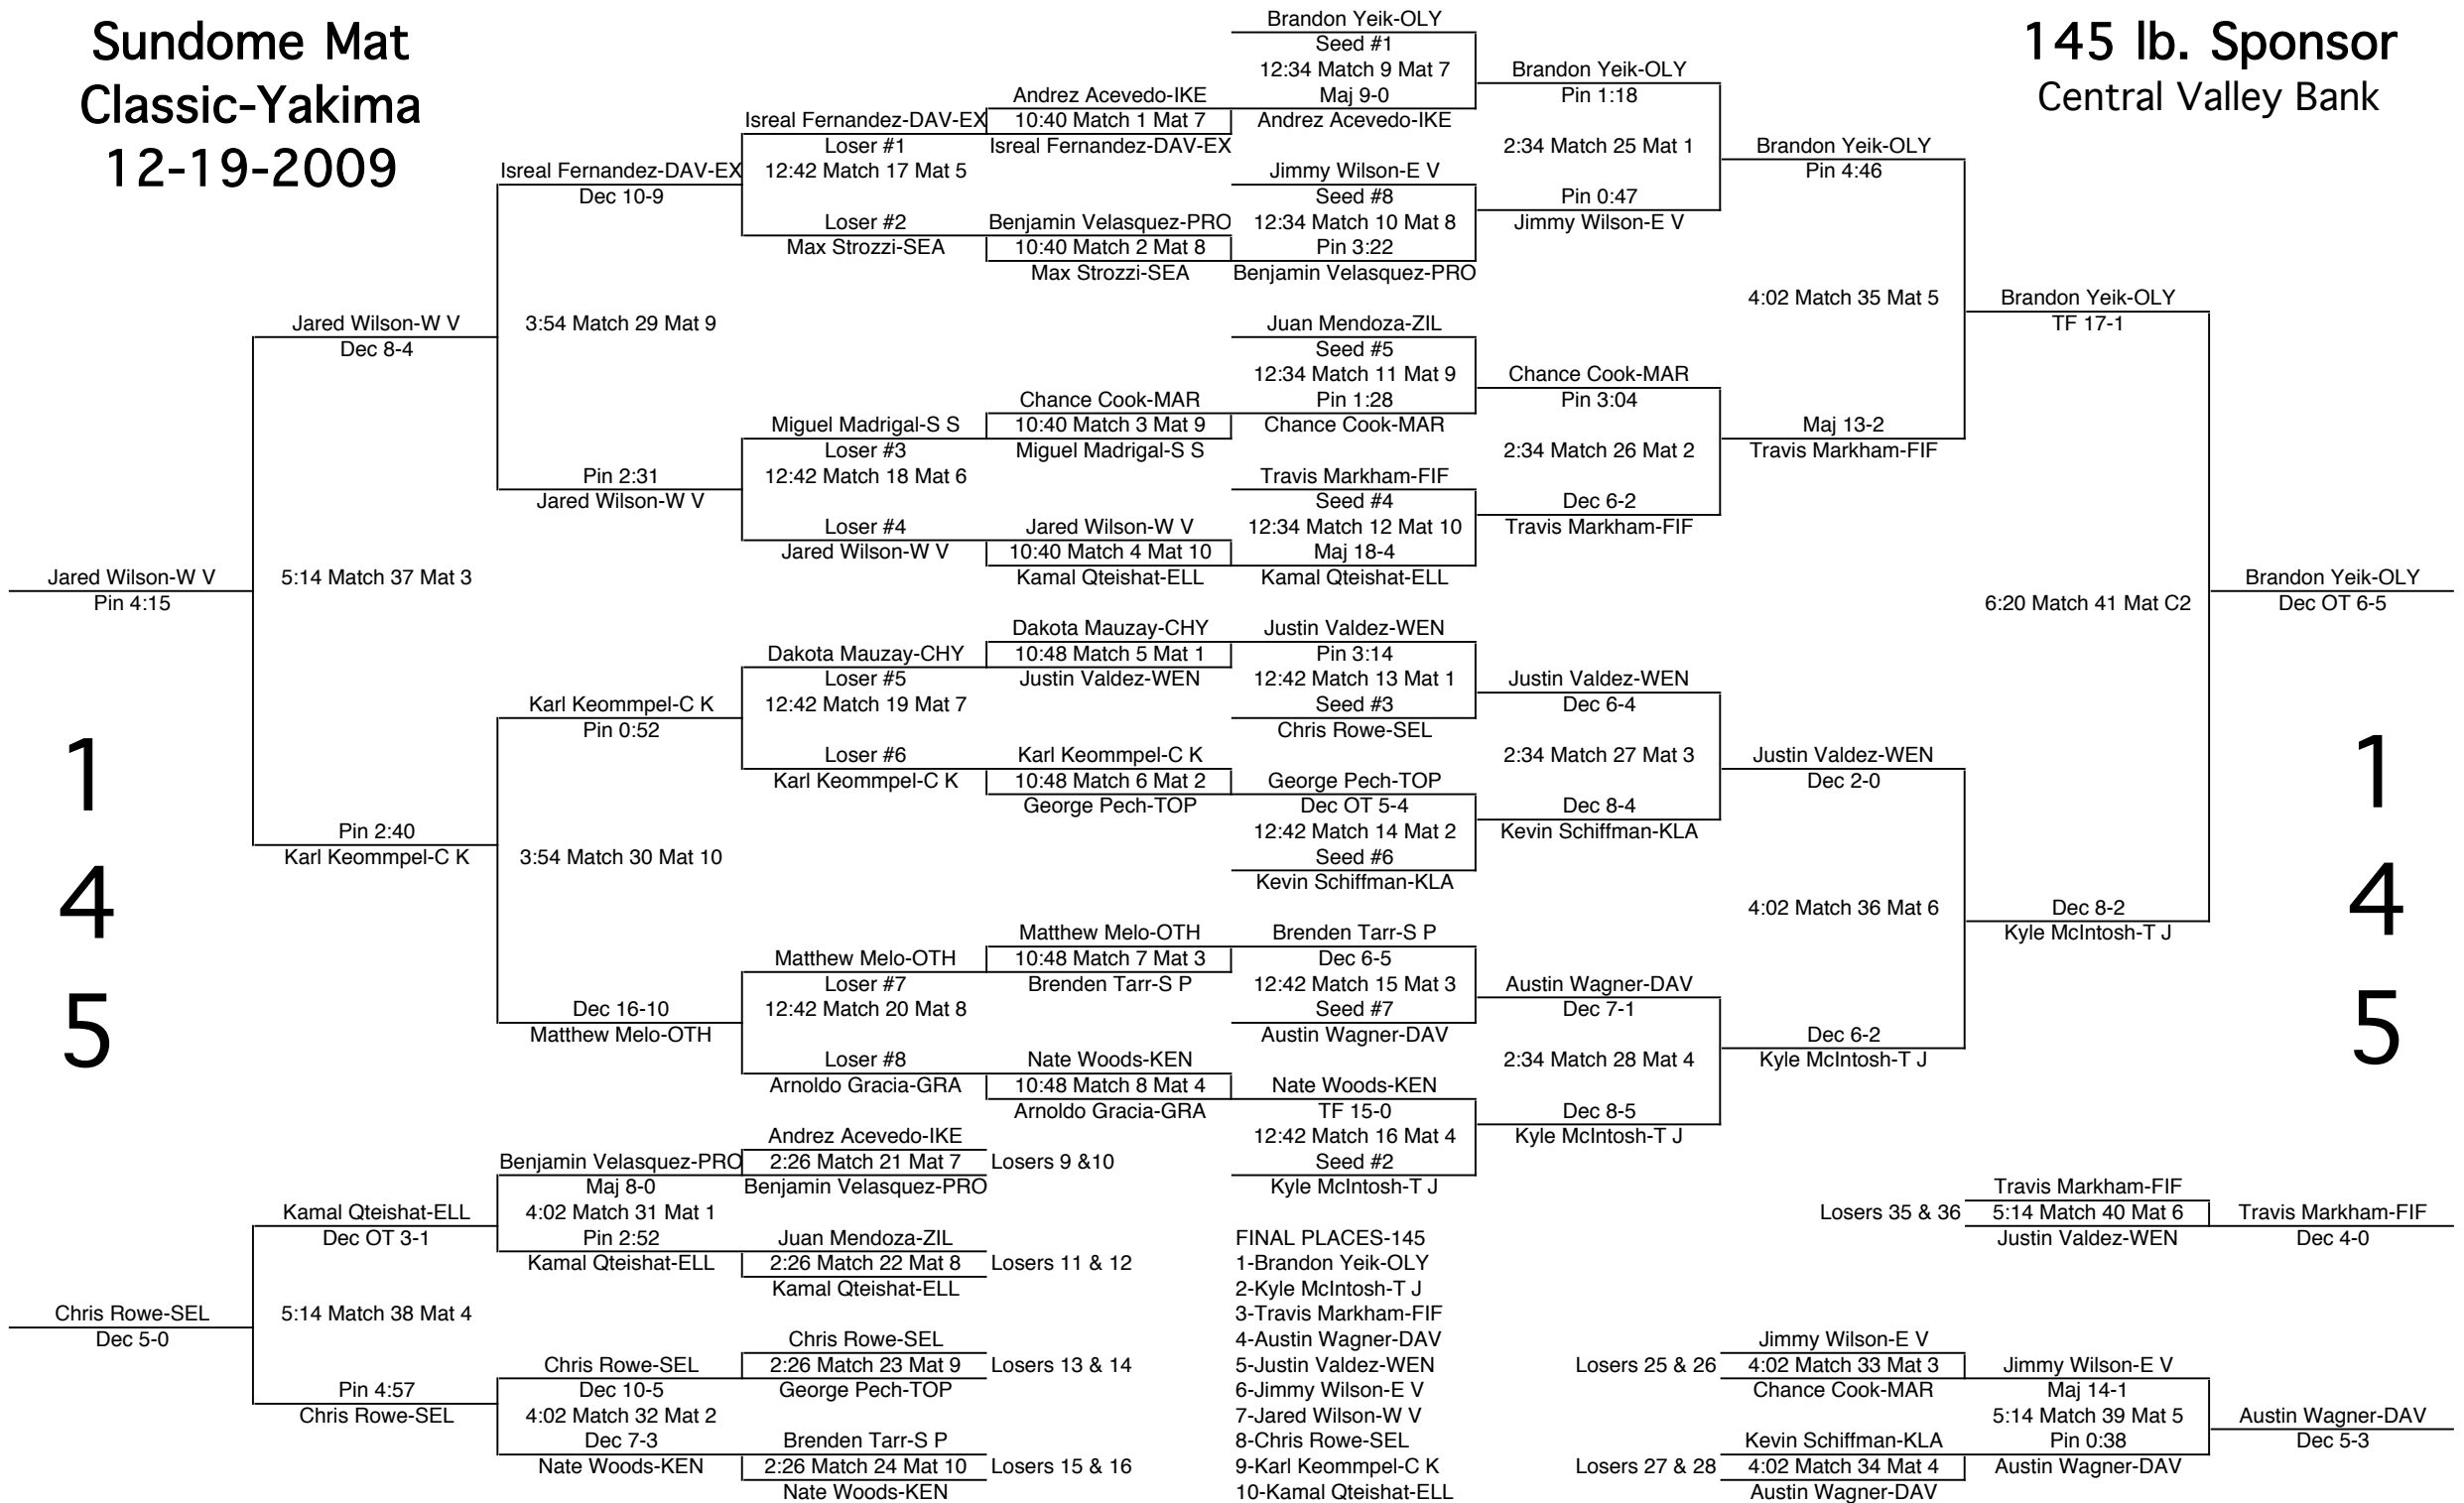

Sundome Mat Classic-Yakima 12-19-2009

112 lb. Sponsor
Darrell Smart
Attorney at Law

1
1
2

1
1
2

Sundome Mat Classic-Yakima 12-19-2009

125 lb. Sponsor Structual Comp

Sundome Mat Classic-Yakima 12-19-2009

130 lb. Sponsor
Conover Insurance

Sundome Mat Classic-Yakima 12-19-2009

135 lb. Sponsor
Joe Kelly
Construction

Sundome Mat Classic-Yakima 12-19-2009

145 lb. Sponsor
Central Valley Bank

Sundome Mat Classic-Yakima 12-19-2009

171 lb. Sponsor
Greater Yakima
Sports Association