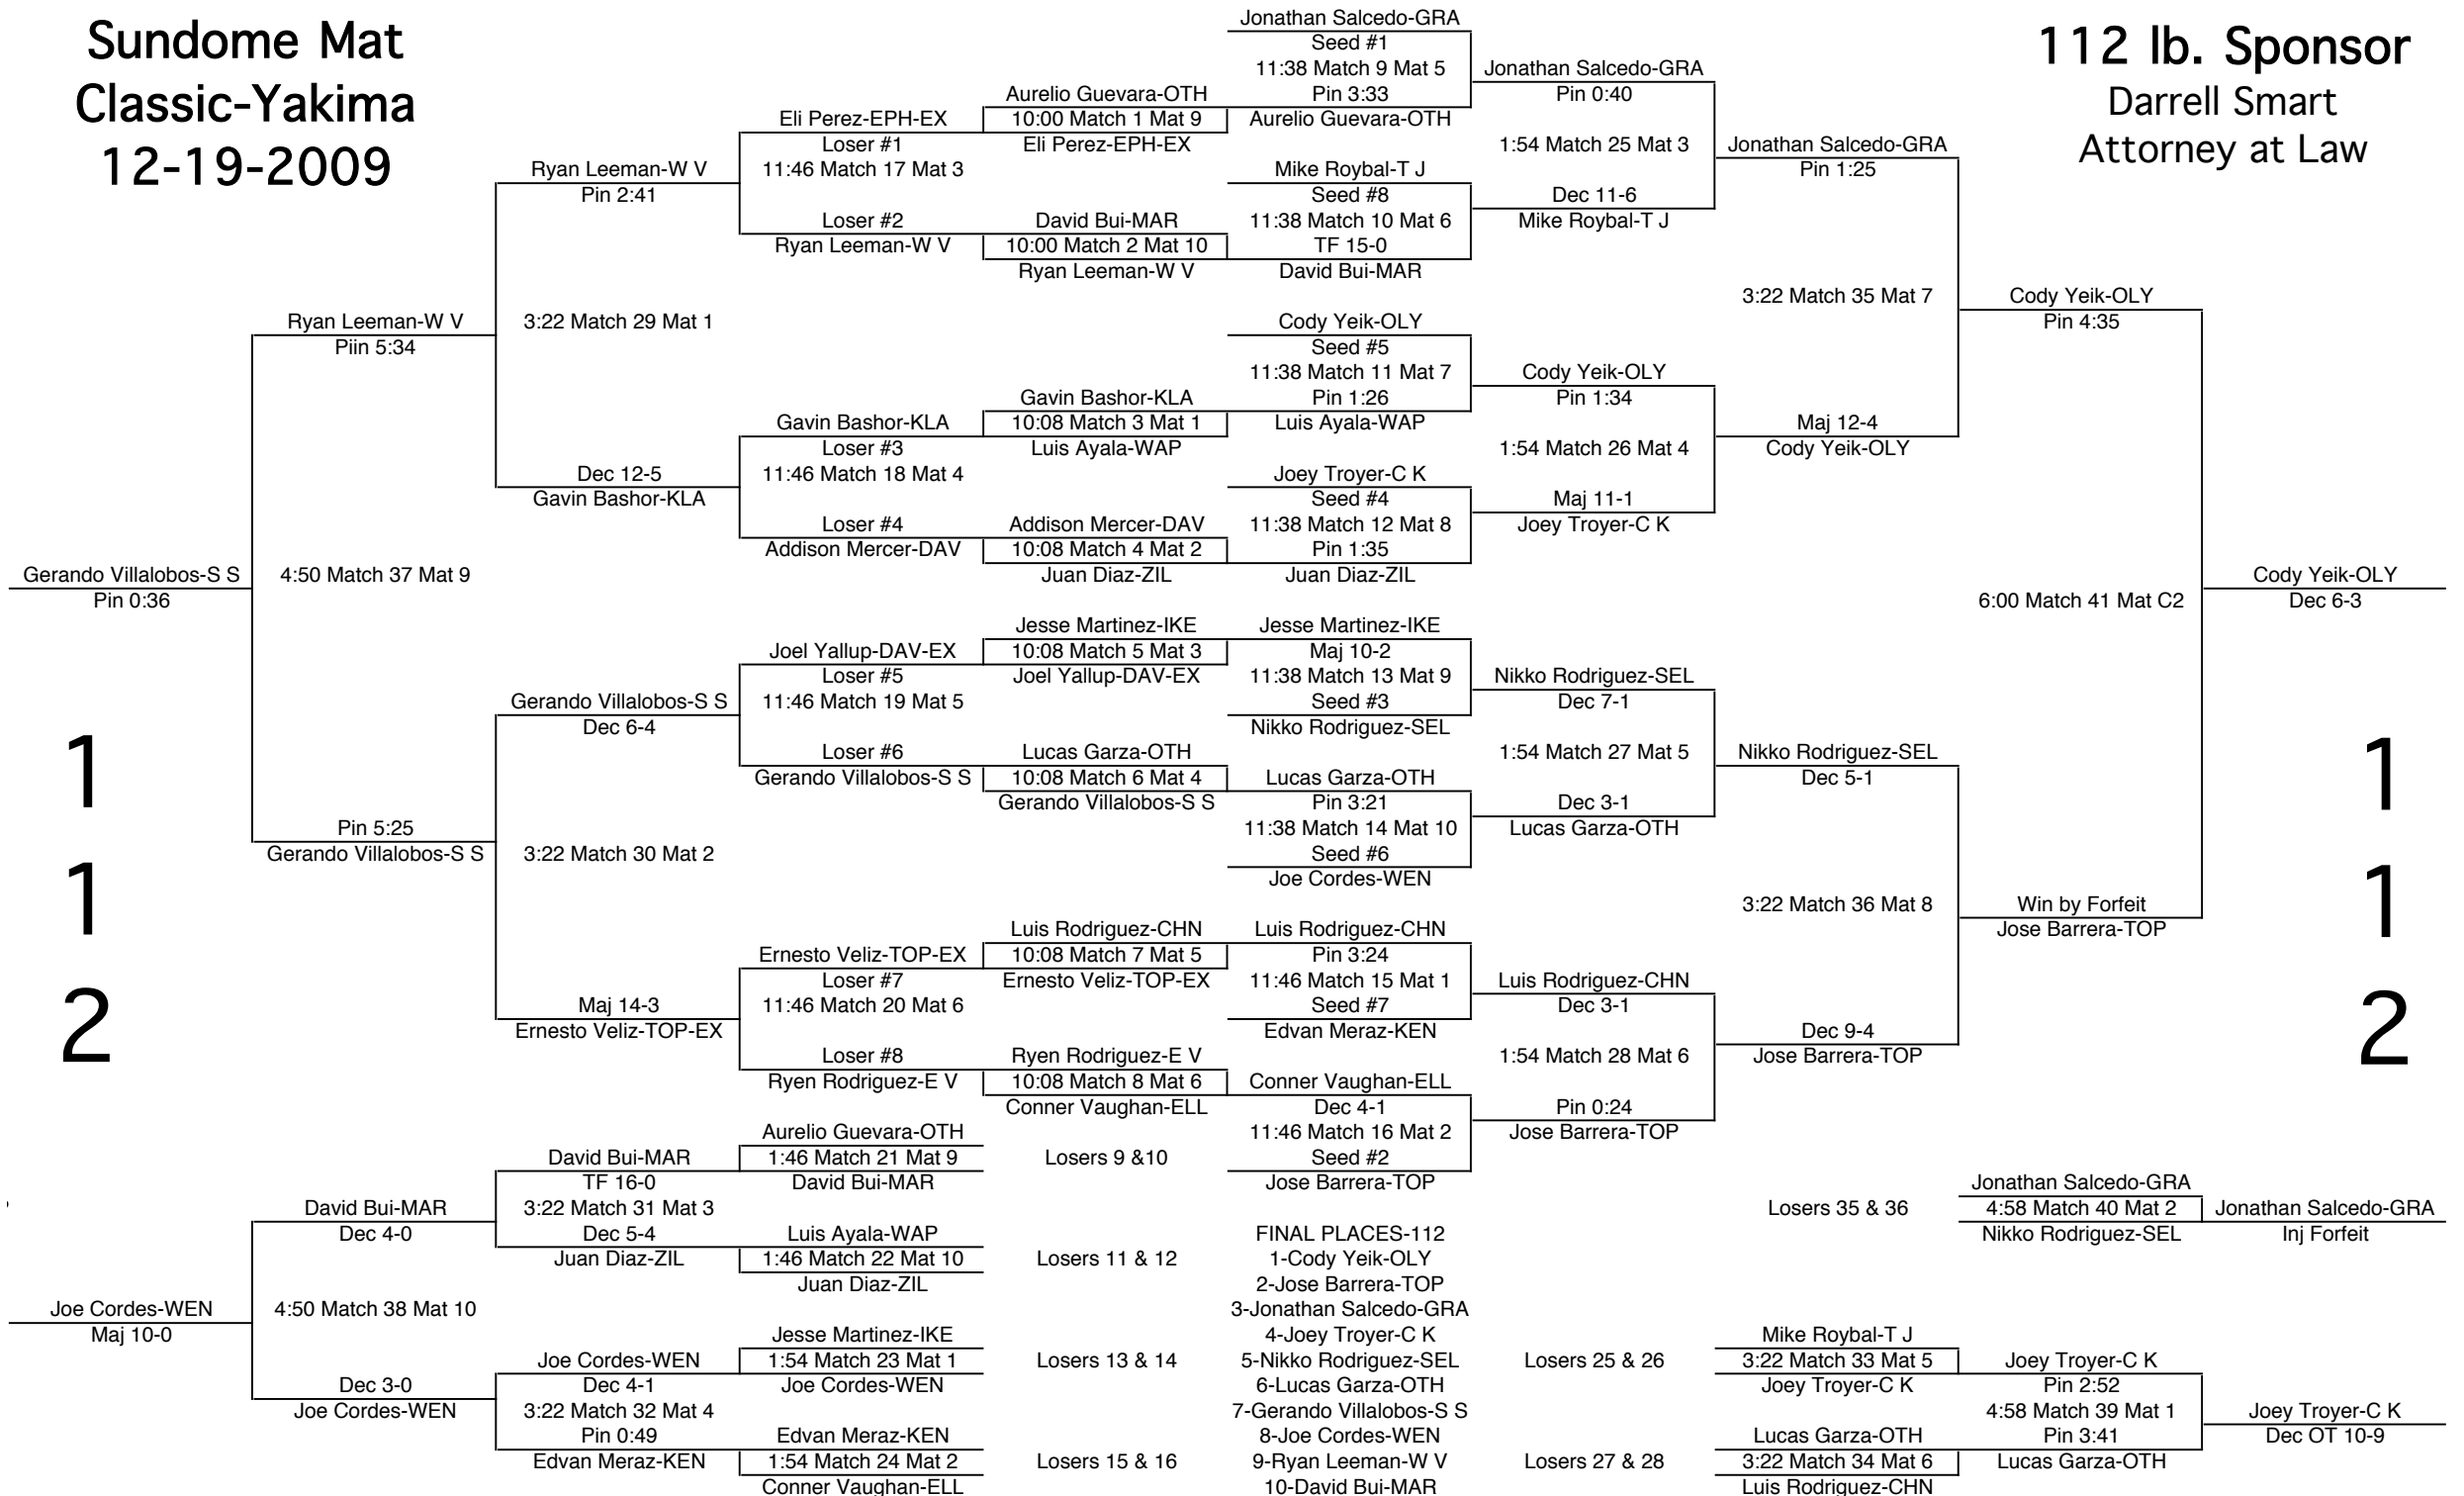

Sundome Mat Classic-Yakima 12-19-2009

112 lb. Sponsor
Darrell Smart
Attorney at Law

1
1
2

1
1
2

Sundome Mat Classic-Yakima 12-19-2009

125 lb. Sponsor Structual Comp

Sundome Mat Classic-Yakima 12-19-2009

130 lb. Sponsor
Conover Insurance

Sundome Mat Classic-Yakima 12-19-2009

135 lb. Sponsor
Joe Kelly
Construction

Sundome Mat Classic-Yakima 12-19-2009

145 lb. Sponsor
Central Valley Bank

Sundome Mat Classic-Yakima 12-19-2009

171 lb. Sponsor
Greater Yakima
Sports Association