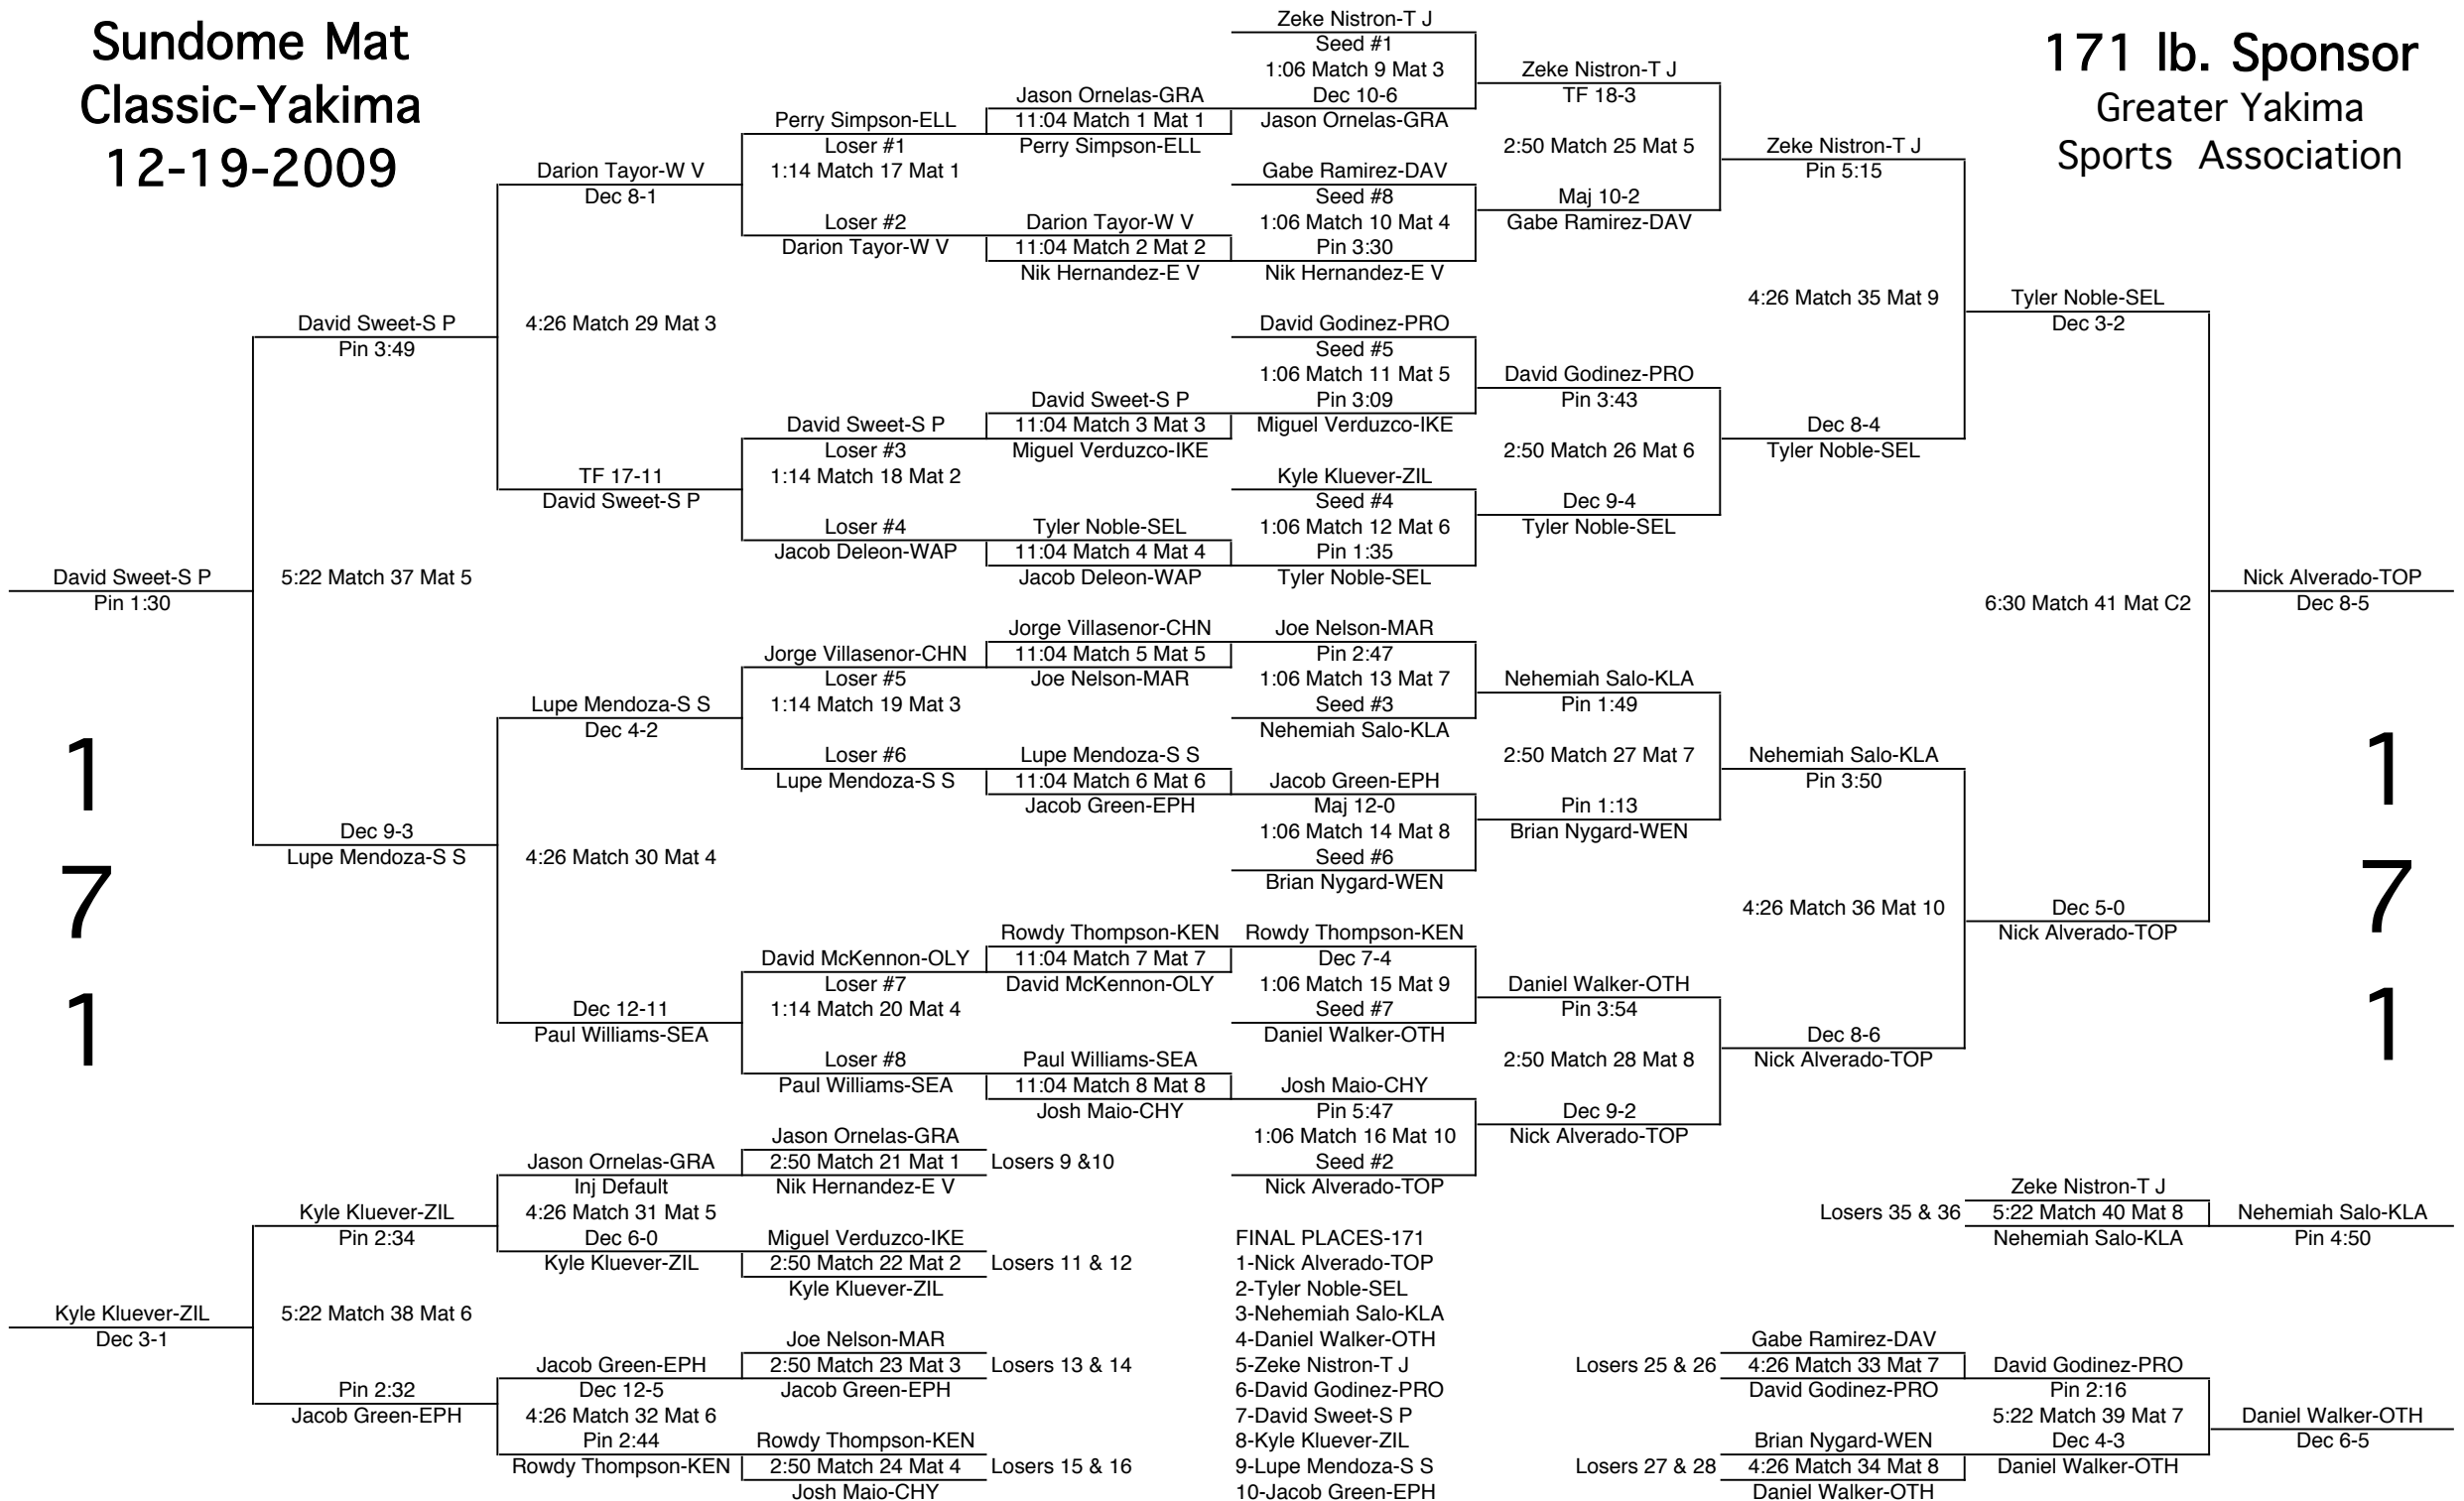

Sundome Mat Classic-Yakima 12-19-2009

135 lb. Sponsor
Joe Kelly
Construction

Sundome Mat Classic-Yakima 12-19-2009

145 lb. Sponsor
Central Valley Bank

Sundome Mat Classic-Yakima 12-19-2009

171 lb. Sponsor
Greater Yakima
Sports Association