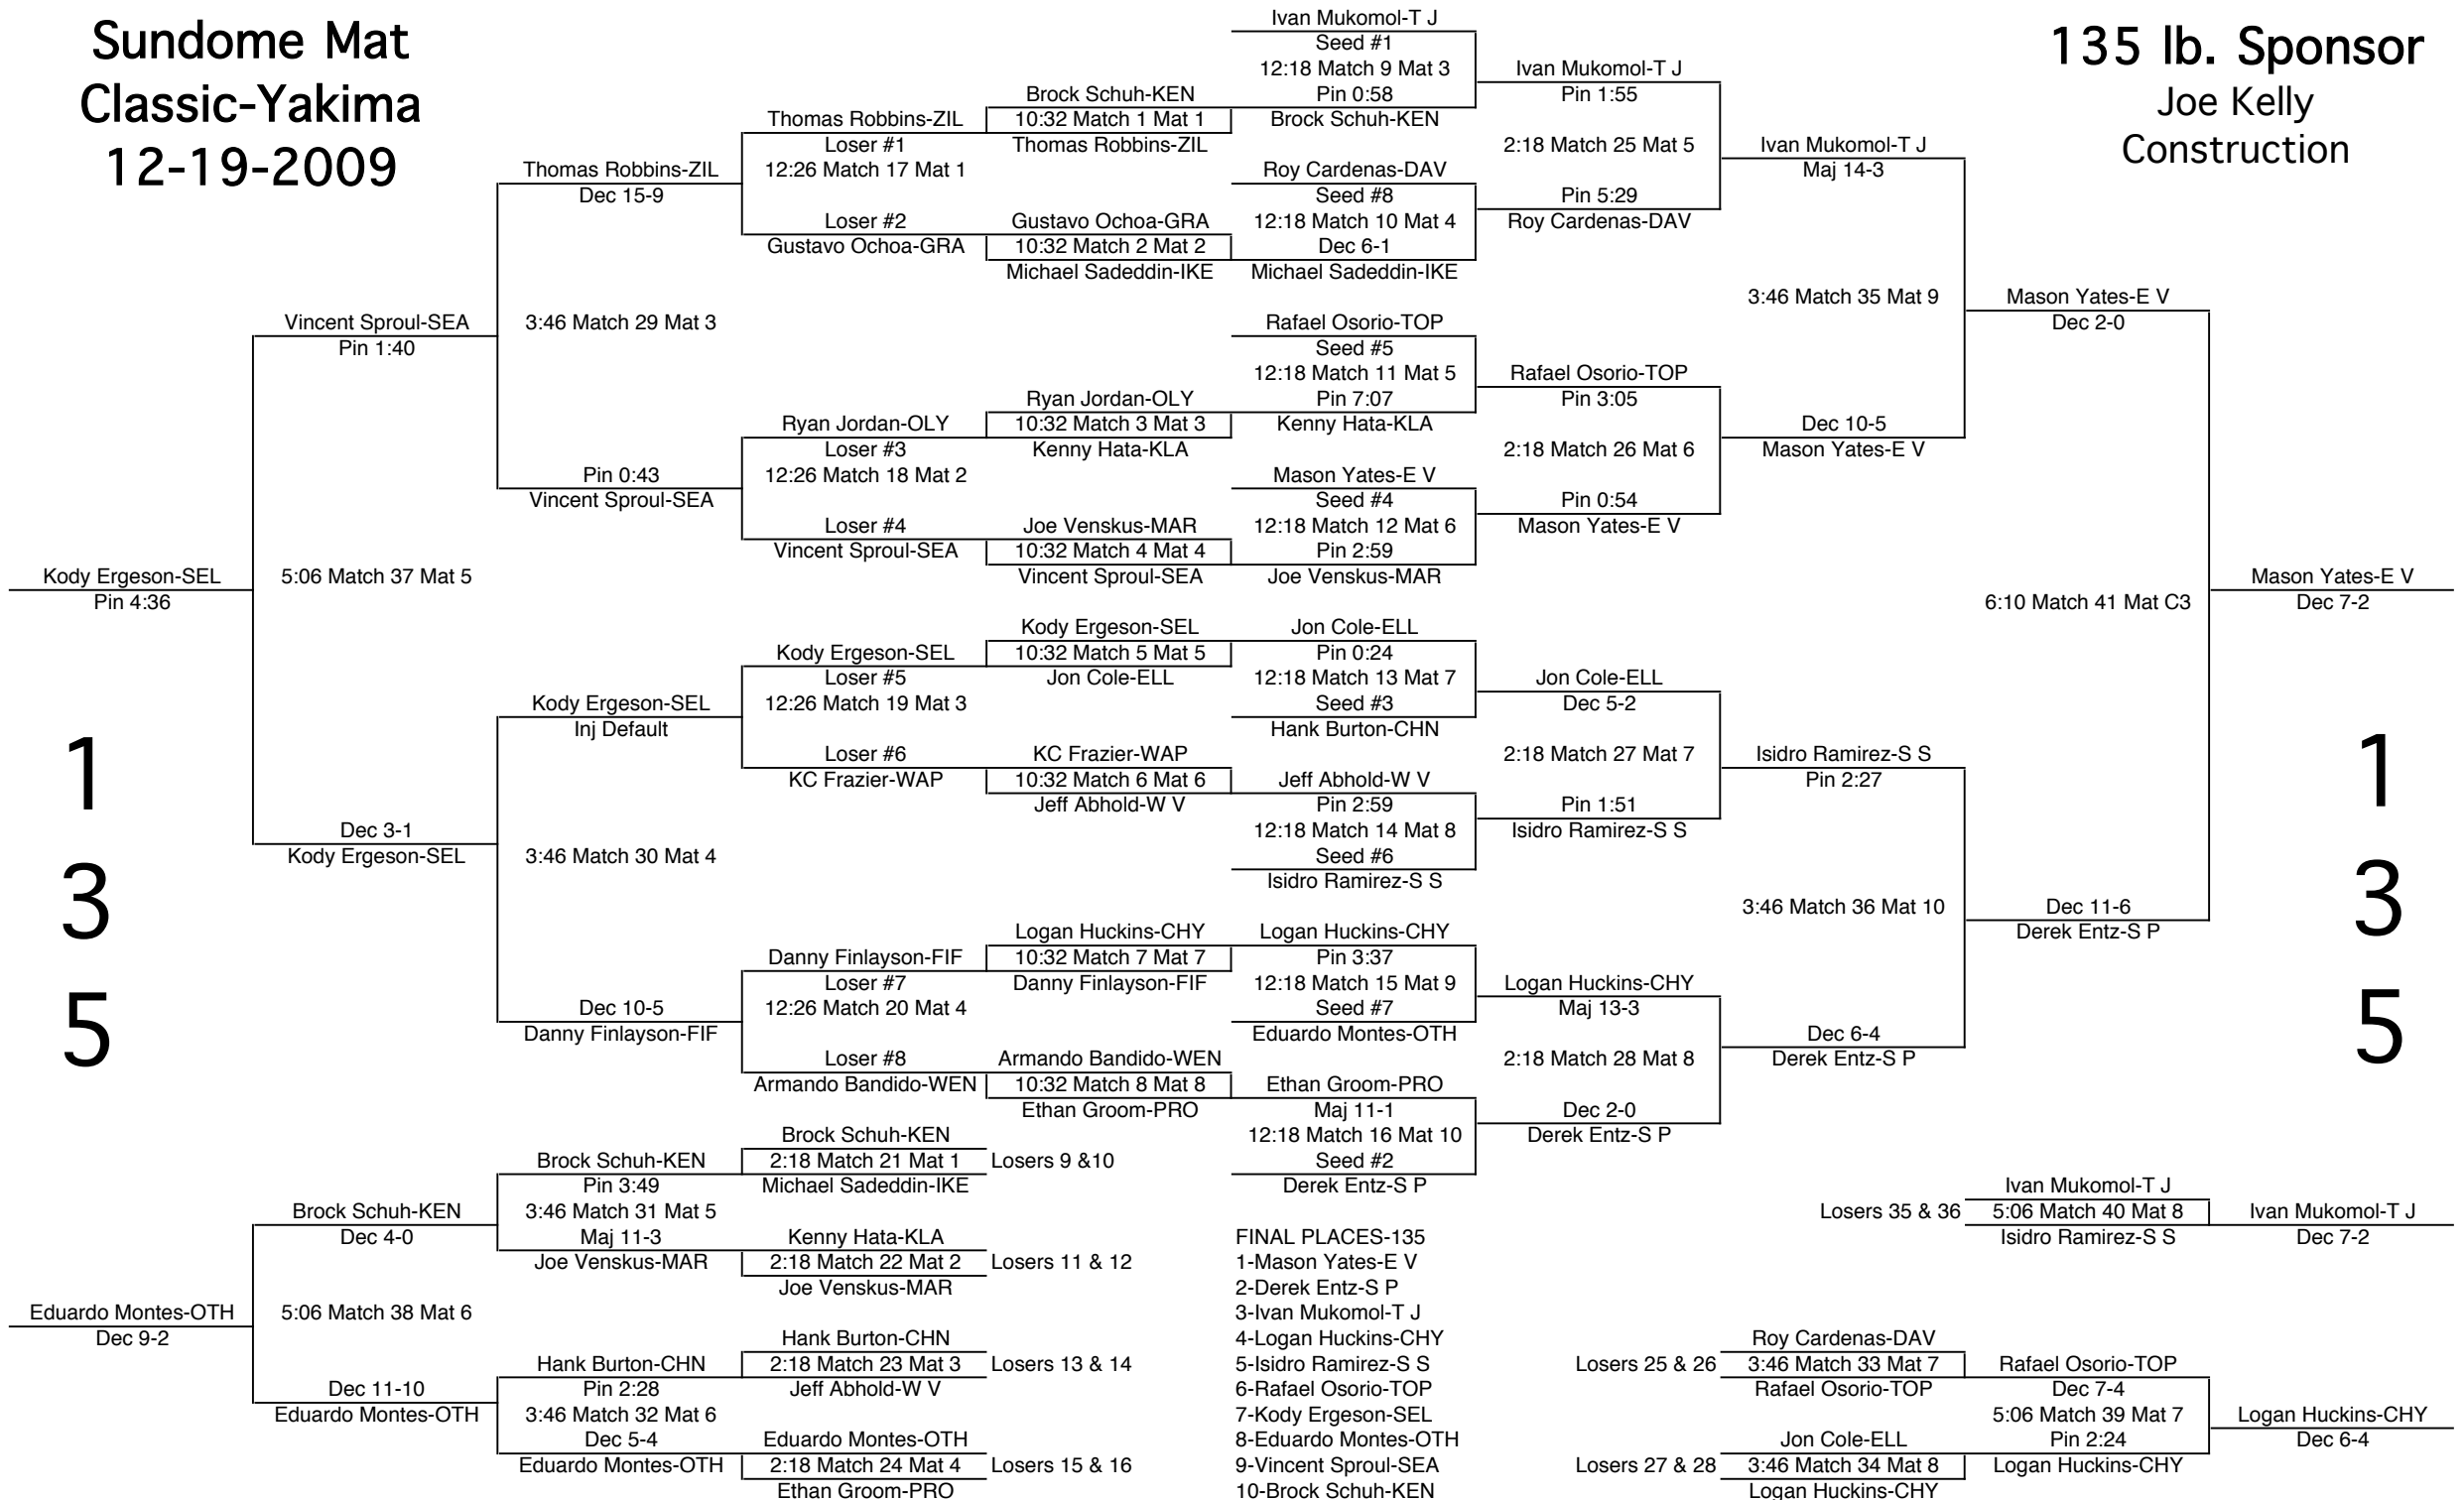

Sundome Mat Classic-Yakima 12-19-2009

112 lb. Sponsor
Darrell Smart
Attorney at Law

1
1
2

1
1
2

Sundome Mat Classic-Yakima 12-19-2009

125 lb. Sponsor Structual Comp

Sundome Mat Classic-Yakima 12-19-2009

130 lb. Sponsor
Conover Insurance

Sundome Mat Classic-Yakima 12-19-2009

135 lb. Sponsor
Joe Kelly
Construction

Sundome Mat Classic-Yakima 12-19-2009

145 lb. Sponsor
Central Valley Bank

Sundome Mat Classic-Yakima 12-19-2009

171 lb. Sponsor
Greater Yakima
Sports Association