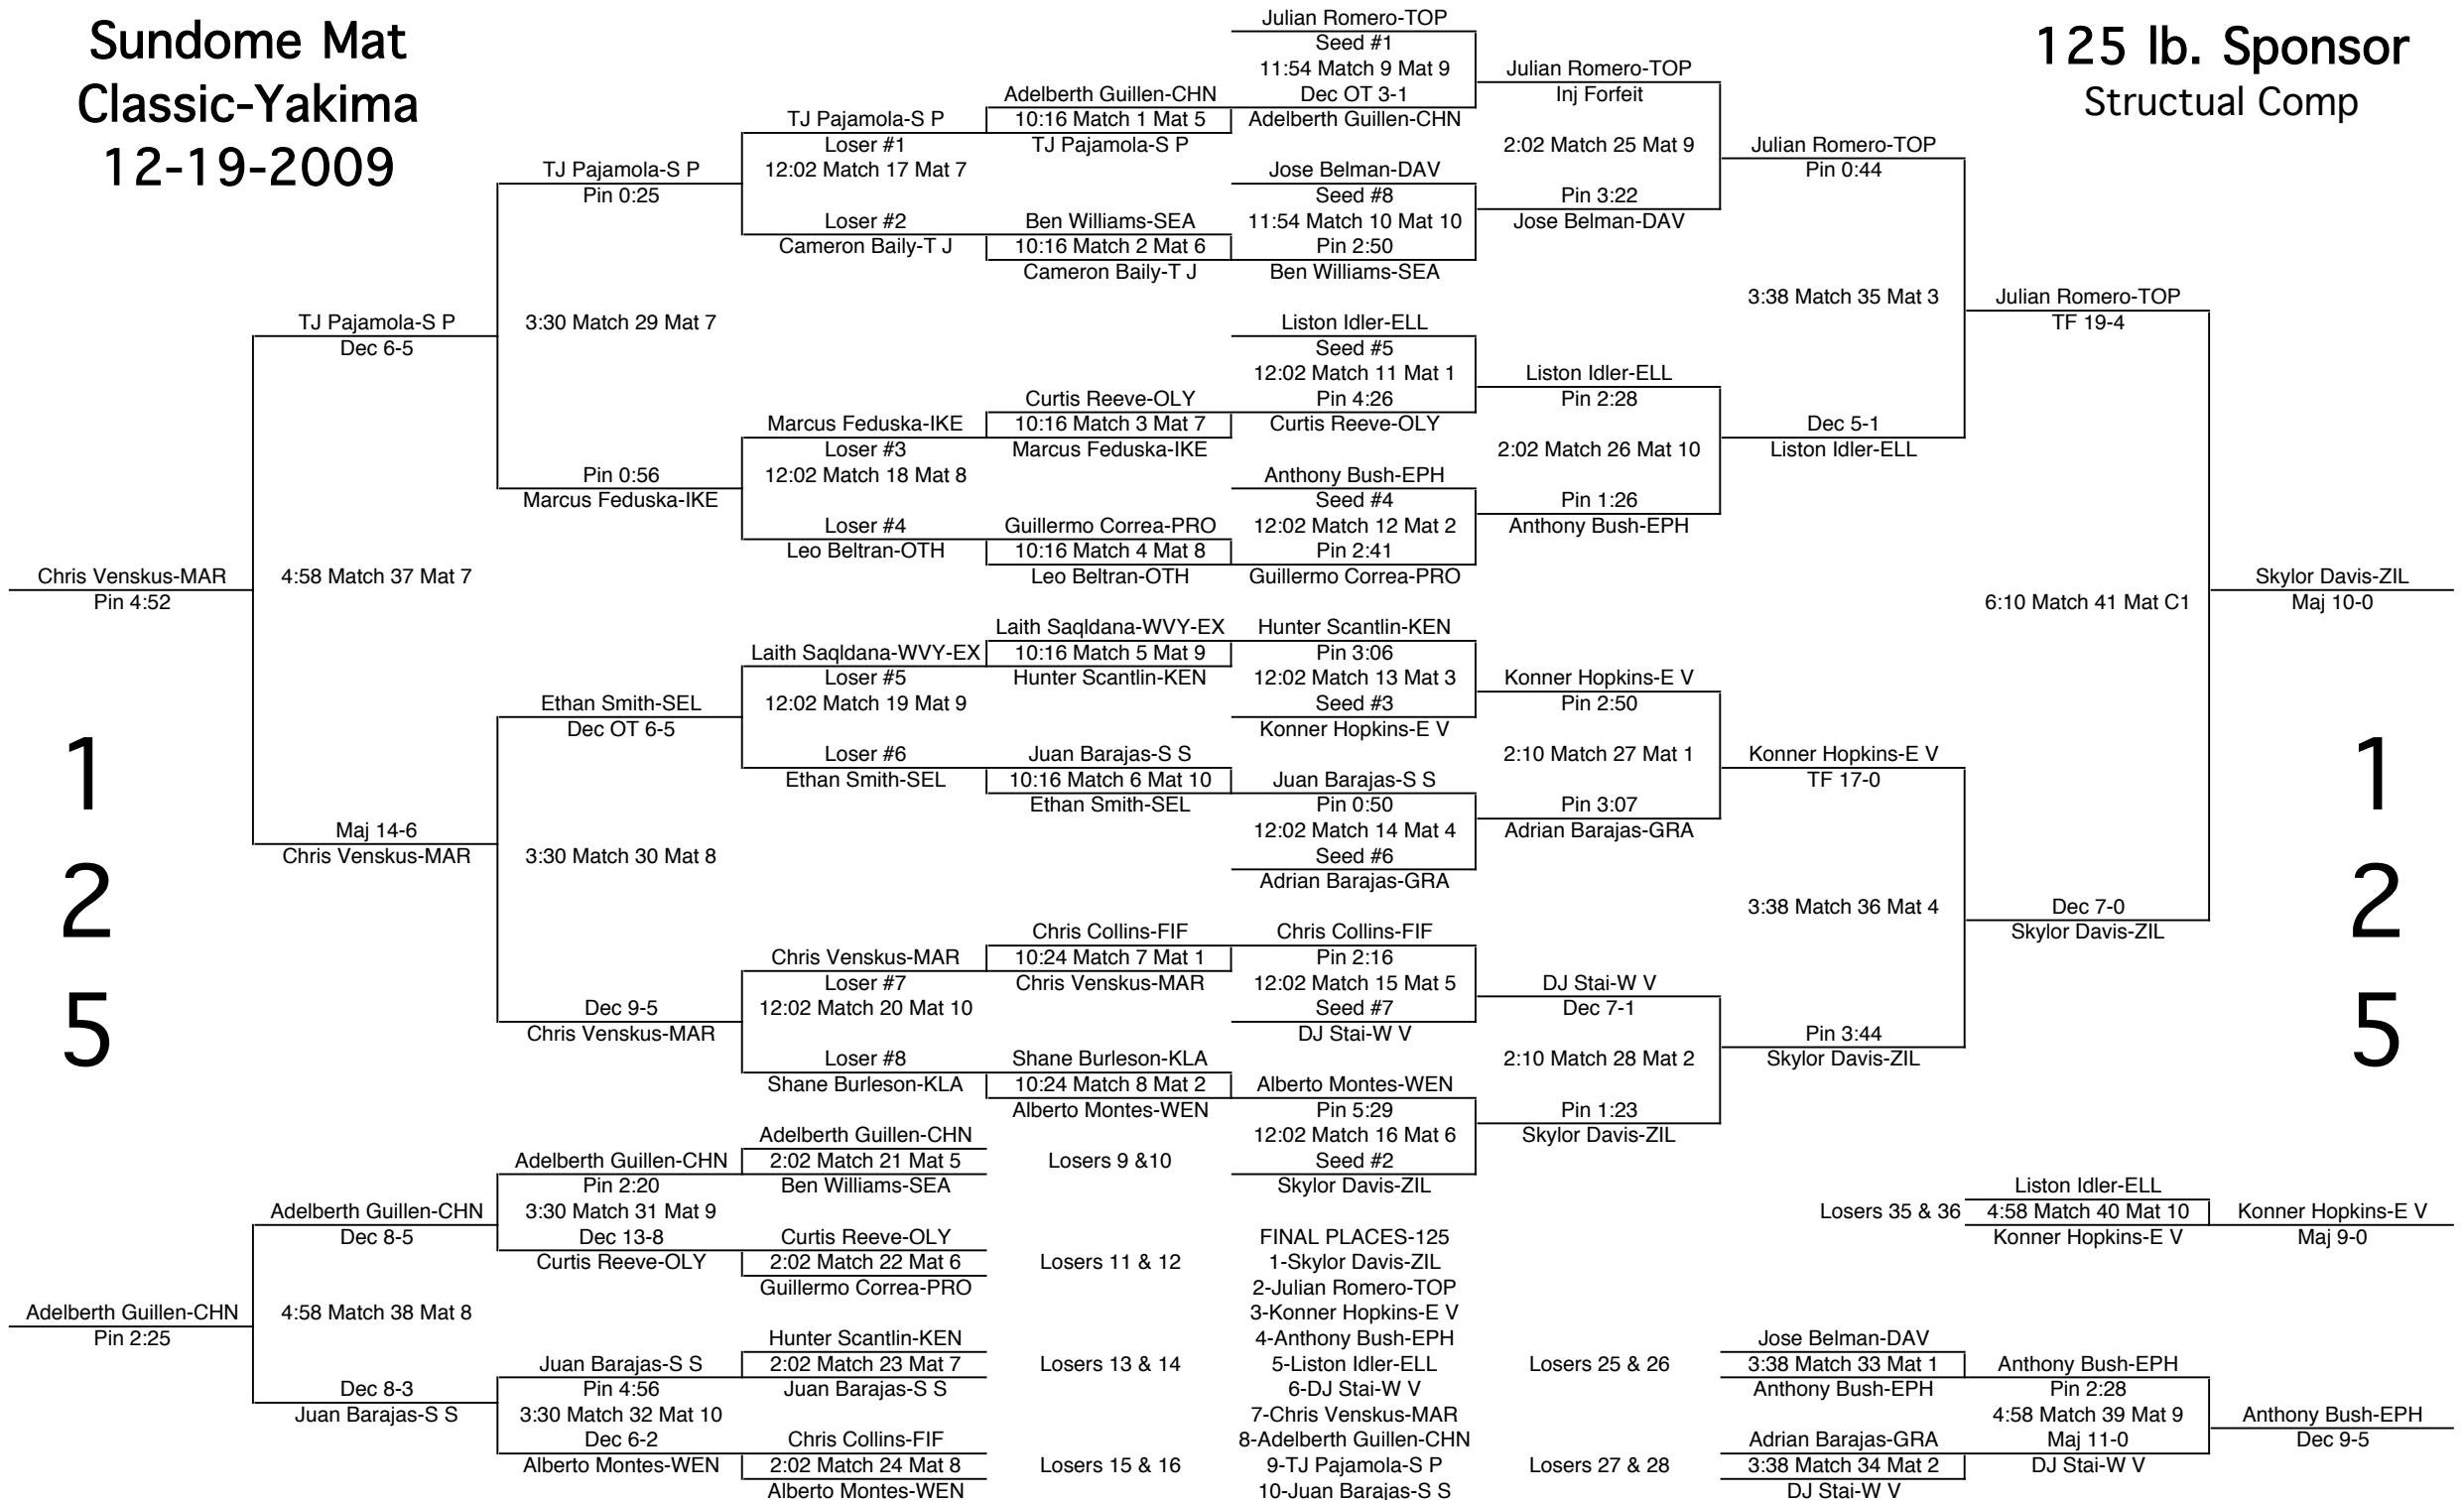

Sundome Mat Classic-Yakima 12-19-2009

112 lb. Sponsor
Darrell Smart
Attorney at Law

1
1
2

1
1
2

Sundome Mat Classic-Yakima 12-19-2009

125 lb. Sponsor Structual Comp

Sundome Mat Classic-Yakima 12-19-2009

130 lb. Sponsor
Conover Insurance

Sundome Mat Classic-Yakima 12-19-2009

135 lb. Sponsor
Joe Kelly
Construction

Sundome Mat Classic-Yakima 12-19-2009

145 lb. Sponsor
Central Valley Bank

Sundome Mat Classic-Yakima 12-19-2009

171 lb. Sponsor
Greater Yakima
Sports Association