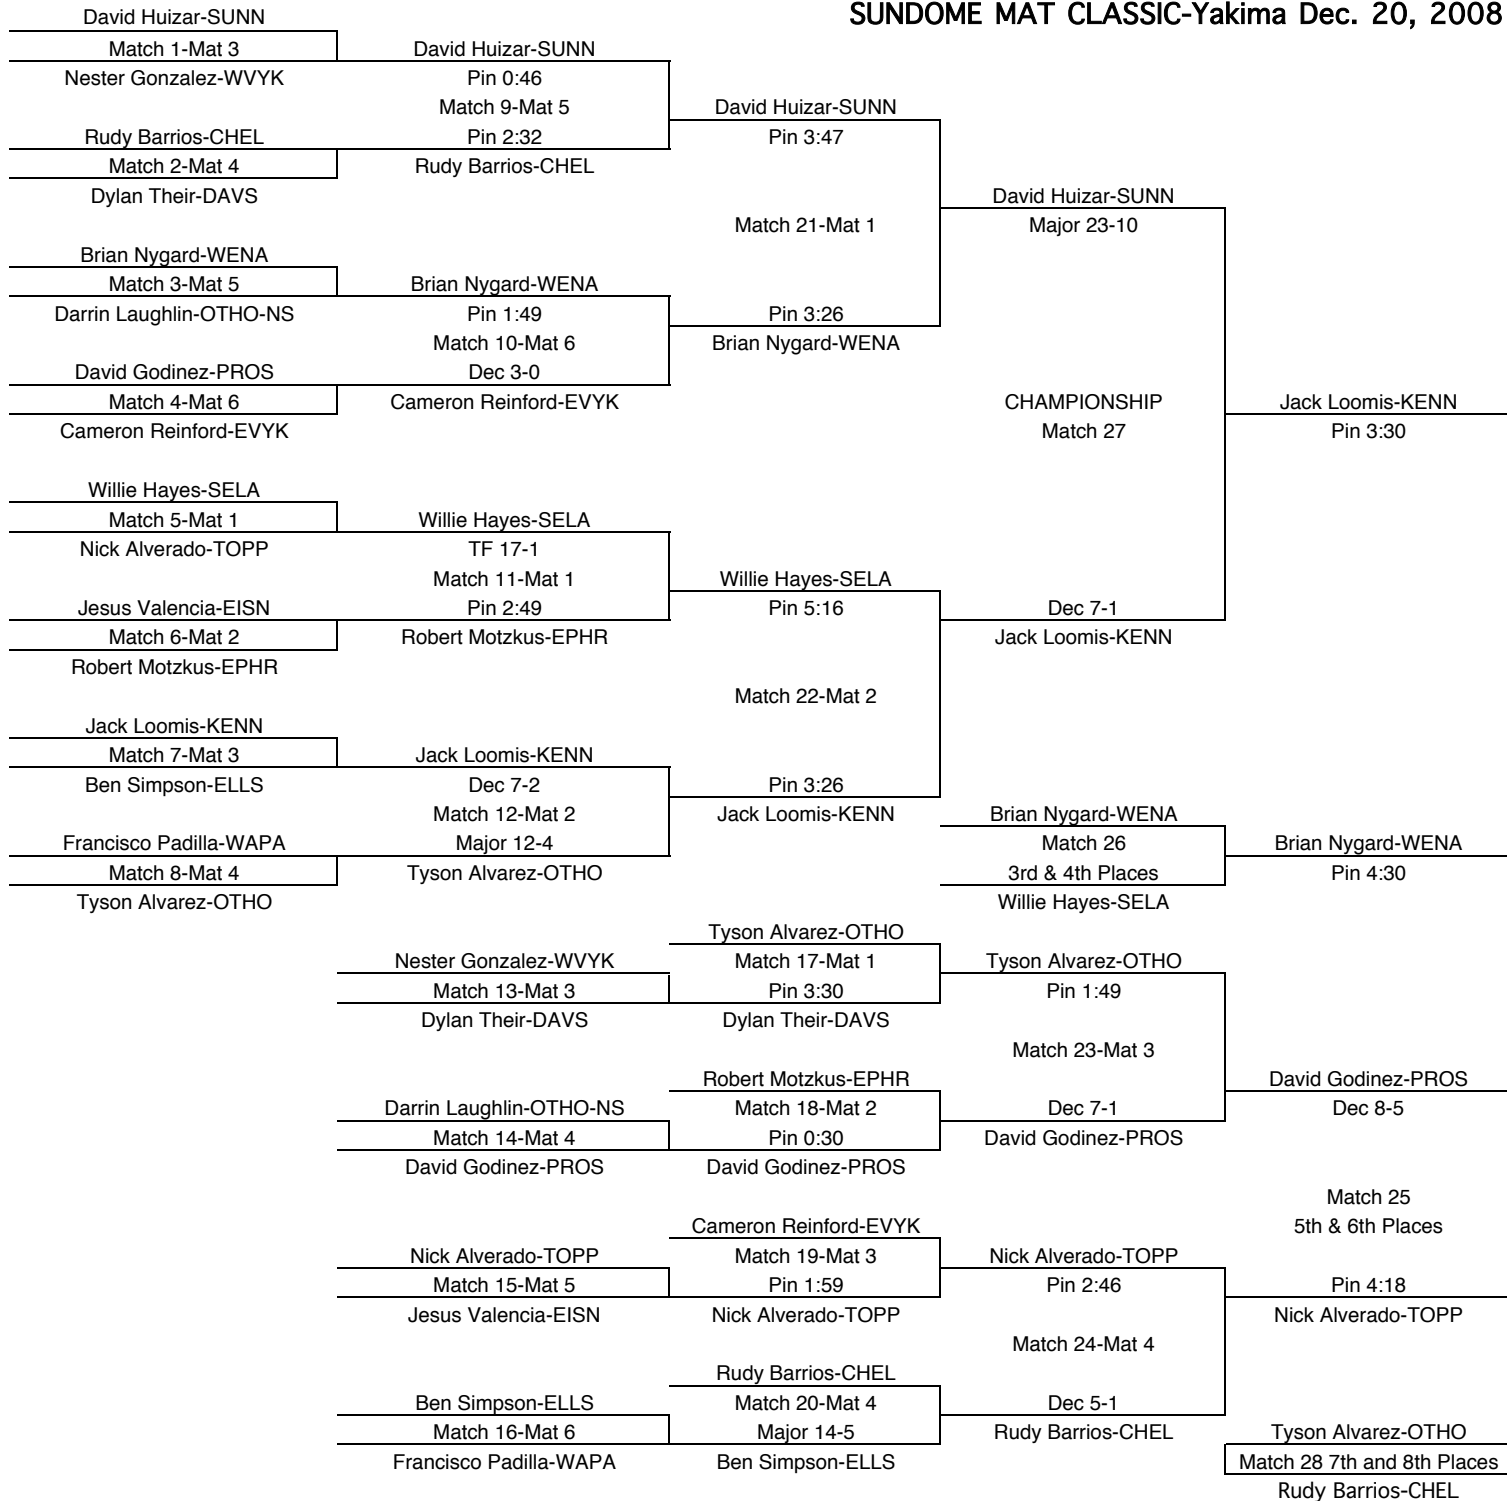

SUNDOME MAT CLASSIC-Yakima Dec. 20, 2008

171

TEAM POINTS-171	
5	CHEL-CHELAN
3	DAVS-DAVIS
0	EISN-EISENHOWER
2	ELLS-ELLENSBUG
4	EPHR-EPHRATA
2	EVYK-EAST VALLEY-YAK
26	KENN-KENNEWICK
6	OTHO-OTHELLO
8	PROS-PROSSER
10.5	SELA-SELAH
23	SUNN-SUNNYSIDE
14	TOPP-TOPPENISH
0	WAPA-WAPATO
15	WENA-WENATCHEE
0	WVYK-WEST VALLEY-YAK
FINAL PLACES-171	
1st	Jack Loomis-KENN
2nd	David Huizar-SUNN
3rd	Brian Nygard-WENA
4th	Willie Hayes-SELA
5th	Nick Alverado-TOPP
6th	David Godinez-PROS
7th	Tyson Alvarez-OTHO
8th	Rudy Barrios-CHEL