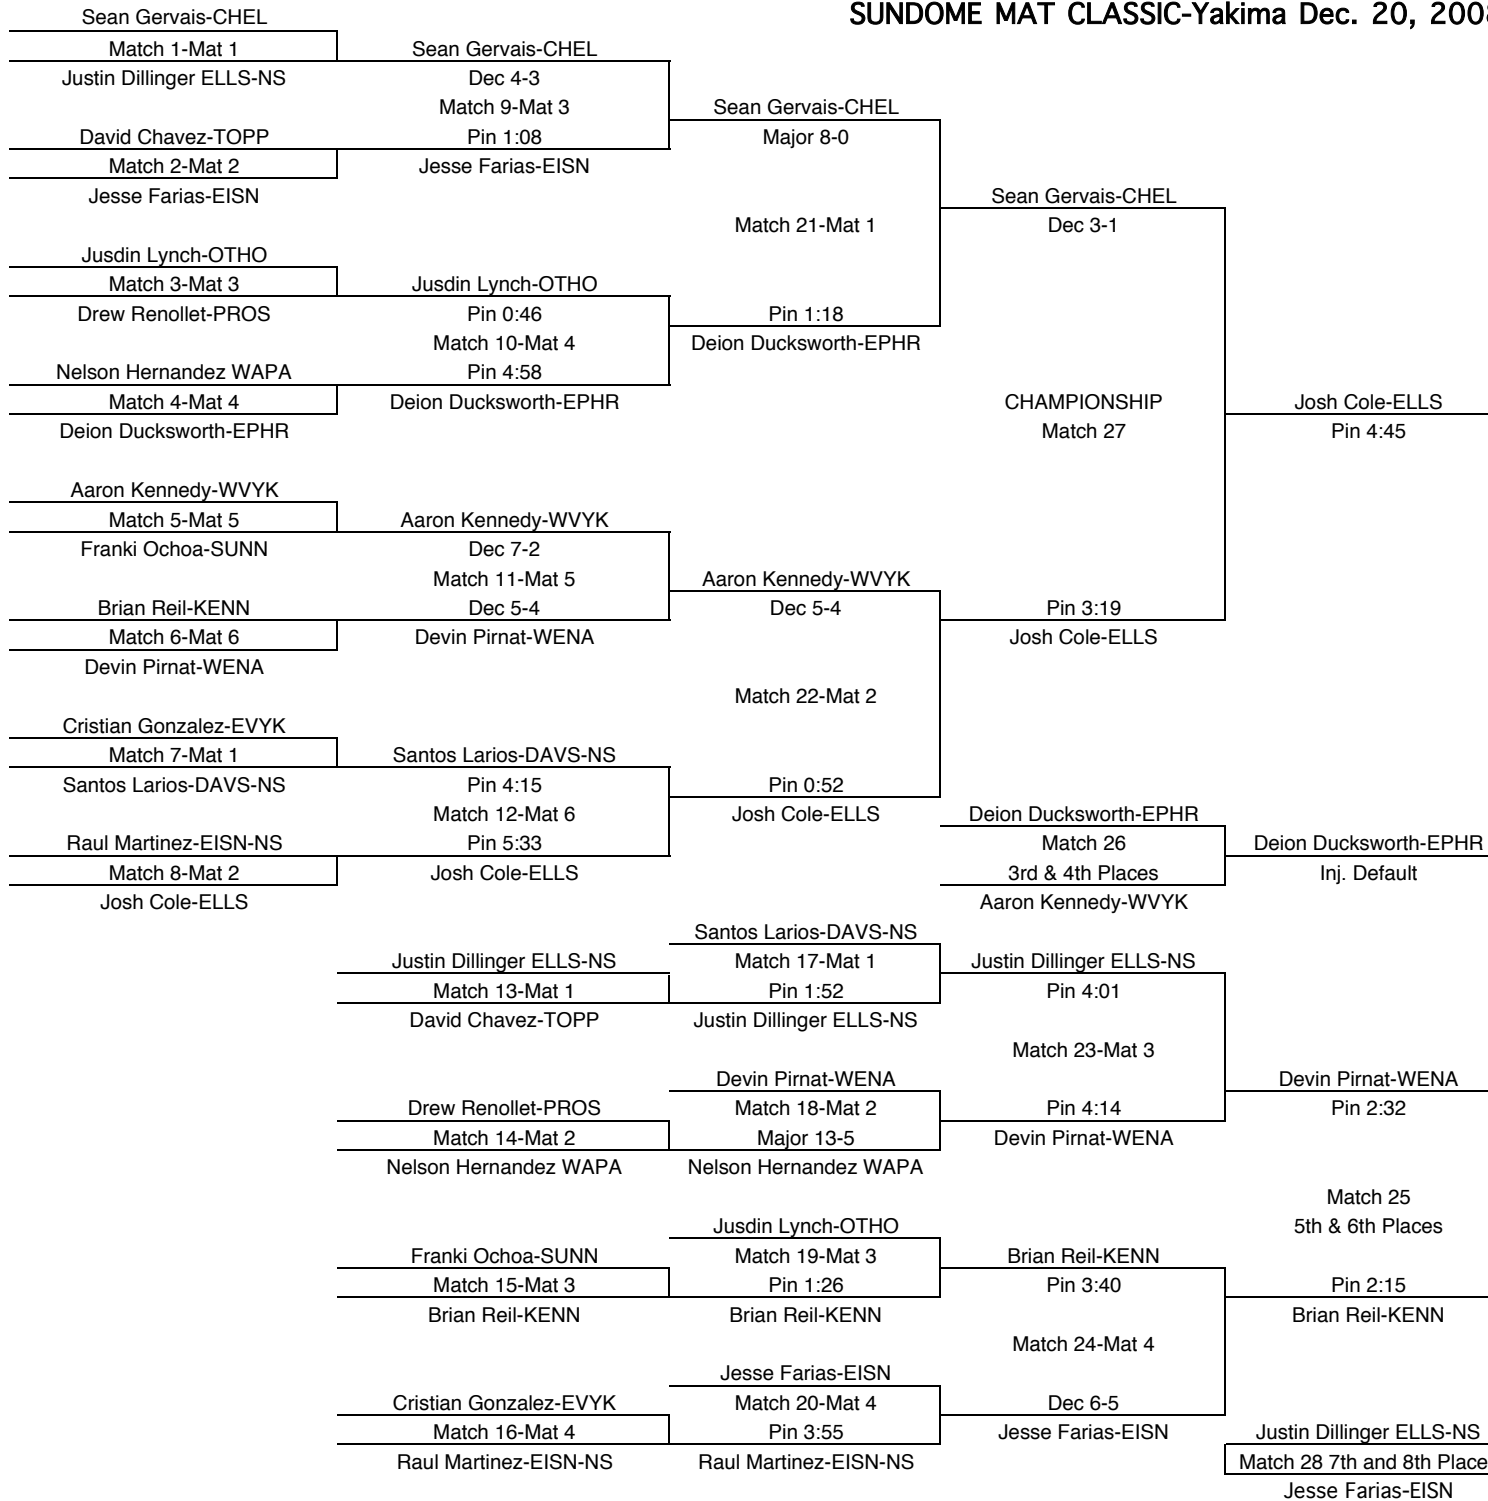

SUNDOME MAT CLASSIC-Yakima Dec. 20, 2008

215

TEAM POINTS-215	
19	CHEL-CHELAN
0	DAVS-DAVIS
5	EISN-EISENHOWER
30	ELLS-ELLENSBUG
15	EPHR-EPHRATA
0	EVYK-EAST VALLEY-YAK
16	KENN-KENNEWICK
4	OTHO-OTHELLO
0	PROS-PROSSER
0	SELA-SELAH
0	SUNN-SUNNYSIDE
0	TOPP-TOPPENISH
2	WAPA-WAPATO
11	WENA-WENATCHEE
7	WVYK-WEST VALLEY-YAK

FINAL PLACES-215	
1st	Josh Cole-ELLS
2nd	Sean Gervais-CHEL
3rd	Deion Ducksworth-EPHR
4th	Aaron Kennedy-WVYK
5th	Brian Reil-KENN
6th	Devin Pirnat-WENA
7th	Jesse Farias-EISN
8th	Justin Dillinger ELLS-NS