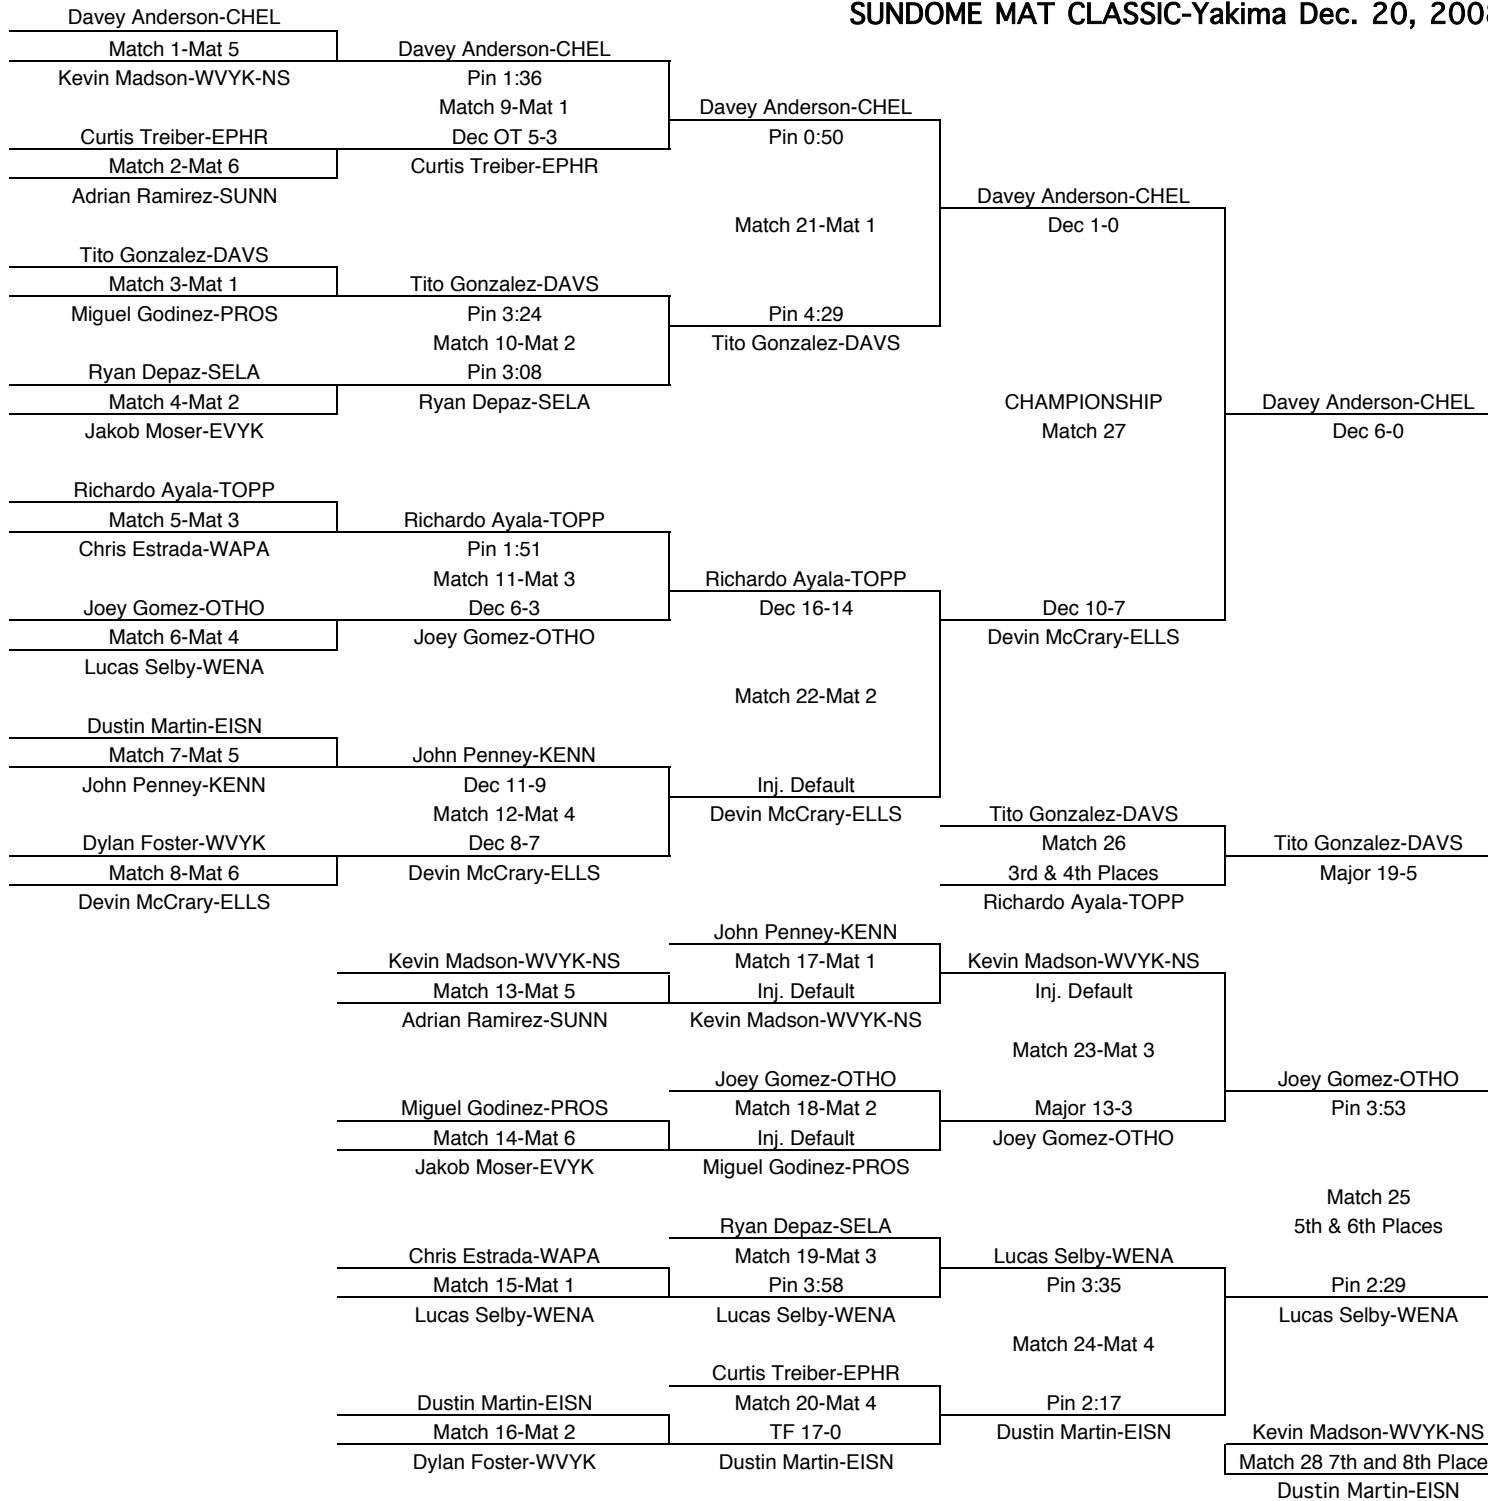

SUNDOME MAT CLASSIC-Yakima Dec. 20, 2008

189

TEAM POINTS-189	
26	CHEL-CHELAN
14	DAVS-DAVIS
5.5	EISN-EISENHOWER
20	ELLS-ELLENSBUG
2	EPHR-EPHRATA
0	EVYK-EAST VALLEY-YAK
2	KENN-KENNEWICK
10	OTHO-OTHELLO
3	PROS-PROSSER
4	SELA-SELAH
0	SUNN-SUNNYSIDE
9	TOPP-TOPPENISH
0	WAPA-WAPATO
14	WENA-WENATCHEE
0	WVYK-WEST VALLEY-YAK
FINAL PLACES-189	
1st	Davey Anderson-CHEL
2nd	Devin McCrary-ELLS
3rd	Tito Gonzalez-DAVS
4th	Richardo Ayala-TOPP
5th	Lucas Selby-WENA
6th	Joey Gomez-OTHO
7th	Dustin Martin-EISN
8th	Kevin Madson-WVYK-NS