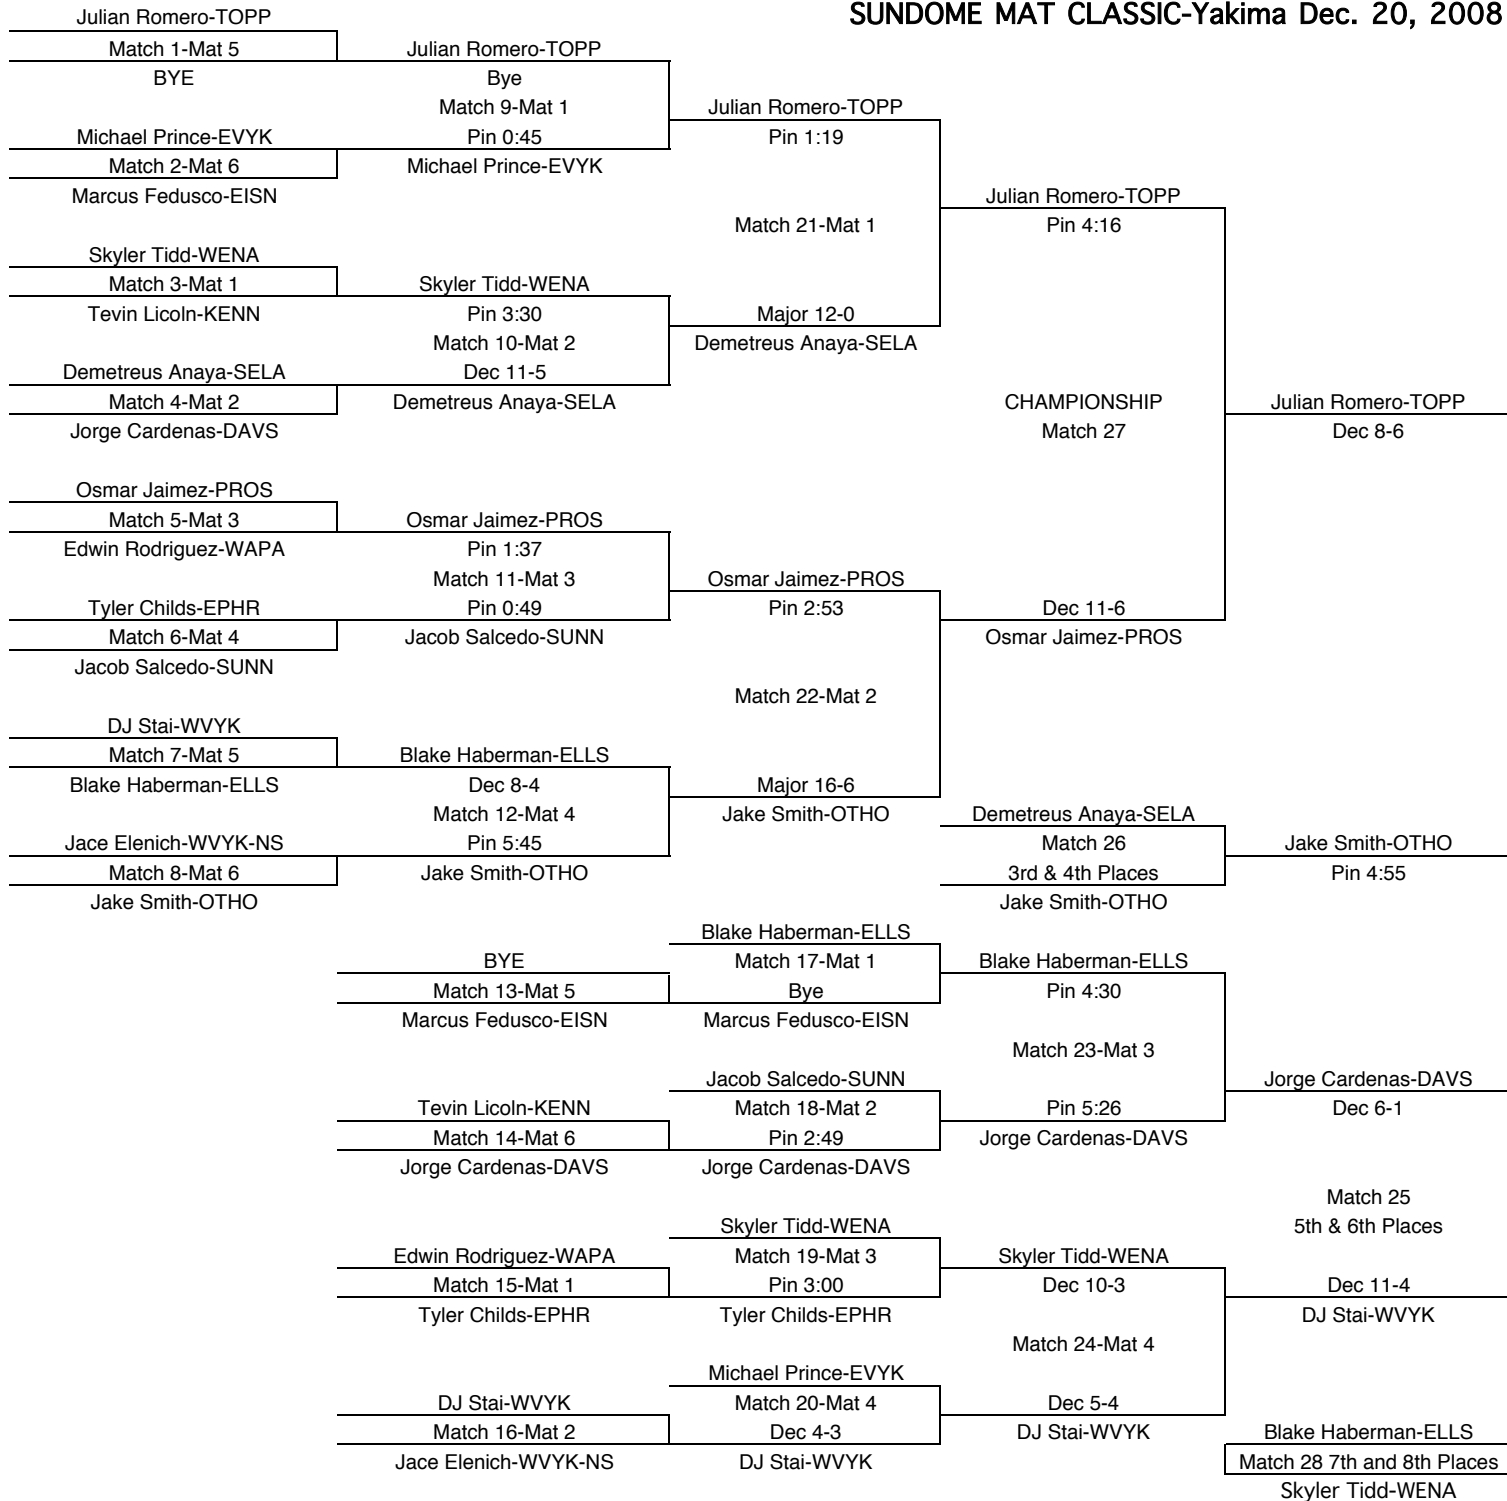

SUNDOME MAT CLASSIC-Yakima Dec. 20, 2008

119

TEAM POINTS-119	
0	CHEL-CHELAN
12	DAVS-DAVIS
1	EISN-EISENHOWER
5	ELLS-ELLENSBUG
3	EPHR-EPHRATA
4	EVYK-EAST VALLEY-YAK
0	KENN-KENNEWICK
14	OTHO-OTHELLO
22	PROS-PROSSER
8	SELA-SELAH
4	SUNN-SUNNYSIDE
26	TOPP-TOPPENISH
0	WAPA-WAPATO
5	WENA-WENATCHEE
6	WVYK-WEST VALLEY-YAK
FINAL PLACES-119	
1st	Julian Romero-TOPP
2nd	Osmar Jaimez-PROS
3rd	Jake Smith-OTHO
4th	Demetres Anaya-SELA
5th	Jorge Cardenas-DAVS
6th	DJ Stai-WVYK
7th	Blake Haberman-ELLS
8th	Skyler Tidd-WENA