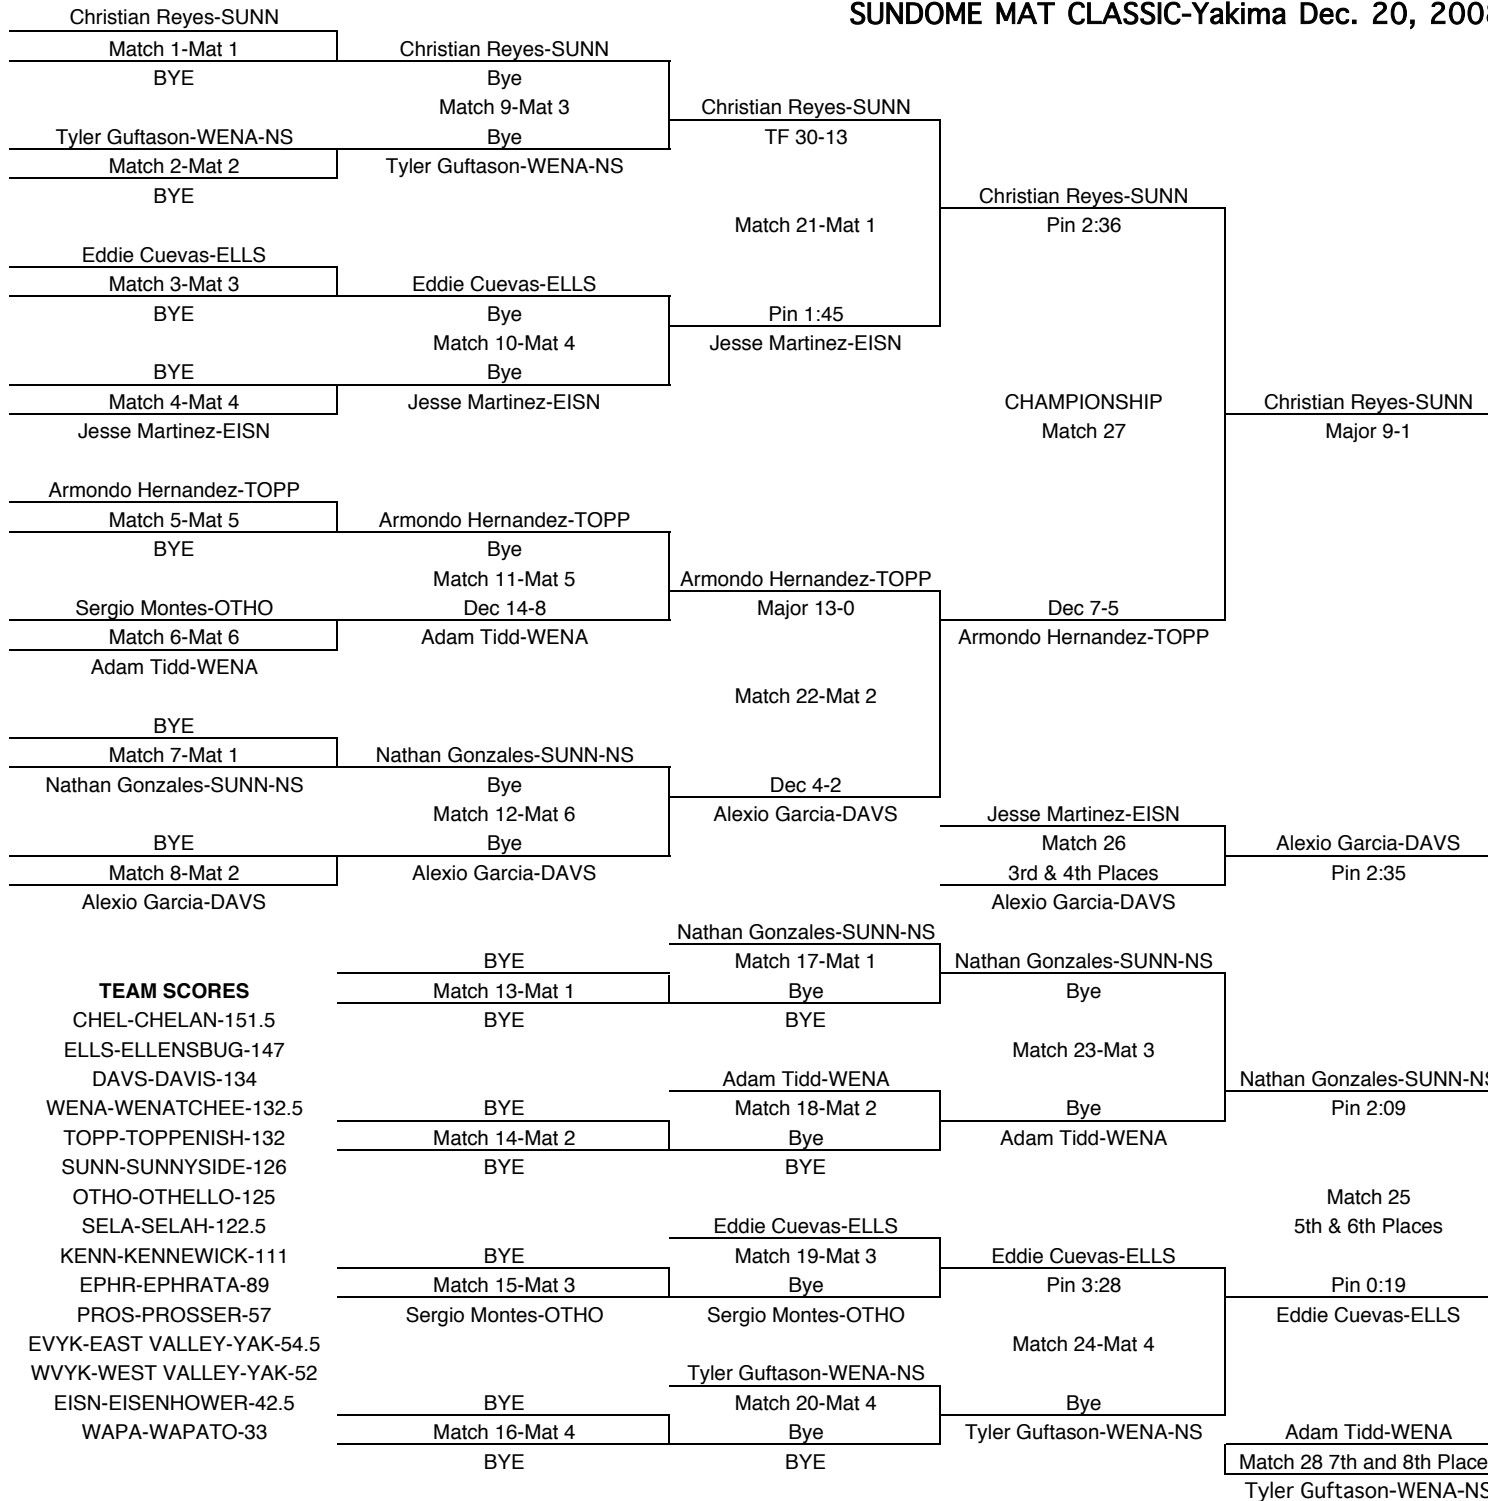

SUNDOME MAT CLASSIC-Yakima Dec. 20, 2008

103

TEAM POINTS-103	
0	CHEL-CHELAN
11	DAVS-DAVIS
9	EISN-EISENHOWER
9	ELLS-ELLENSBUG
0	EPHR-EPHRATA
0	EVYK-EAST VALLEY-YAK
0	KENN-KENNEWICK
1	OTHO-OTHELLO
0	PROS-PROSSER
0	SELA-SELAH
26.5	SUNN-SUNNYSIDE
19	TOPP-TOPPENISH
0	WAPA-WAPATO
7	WENA-WENATCHEE
0	WVYK-WEST VALLEY-YAK