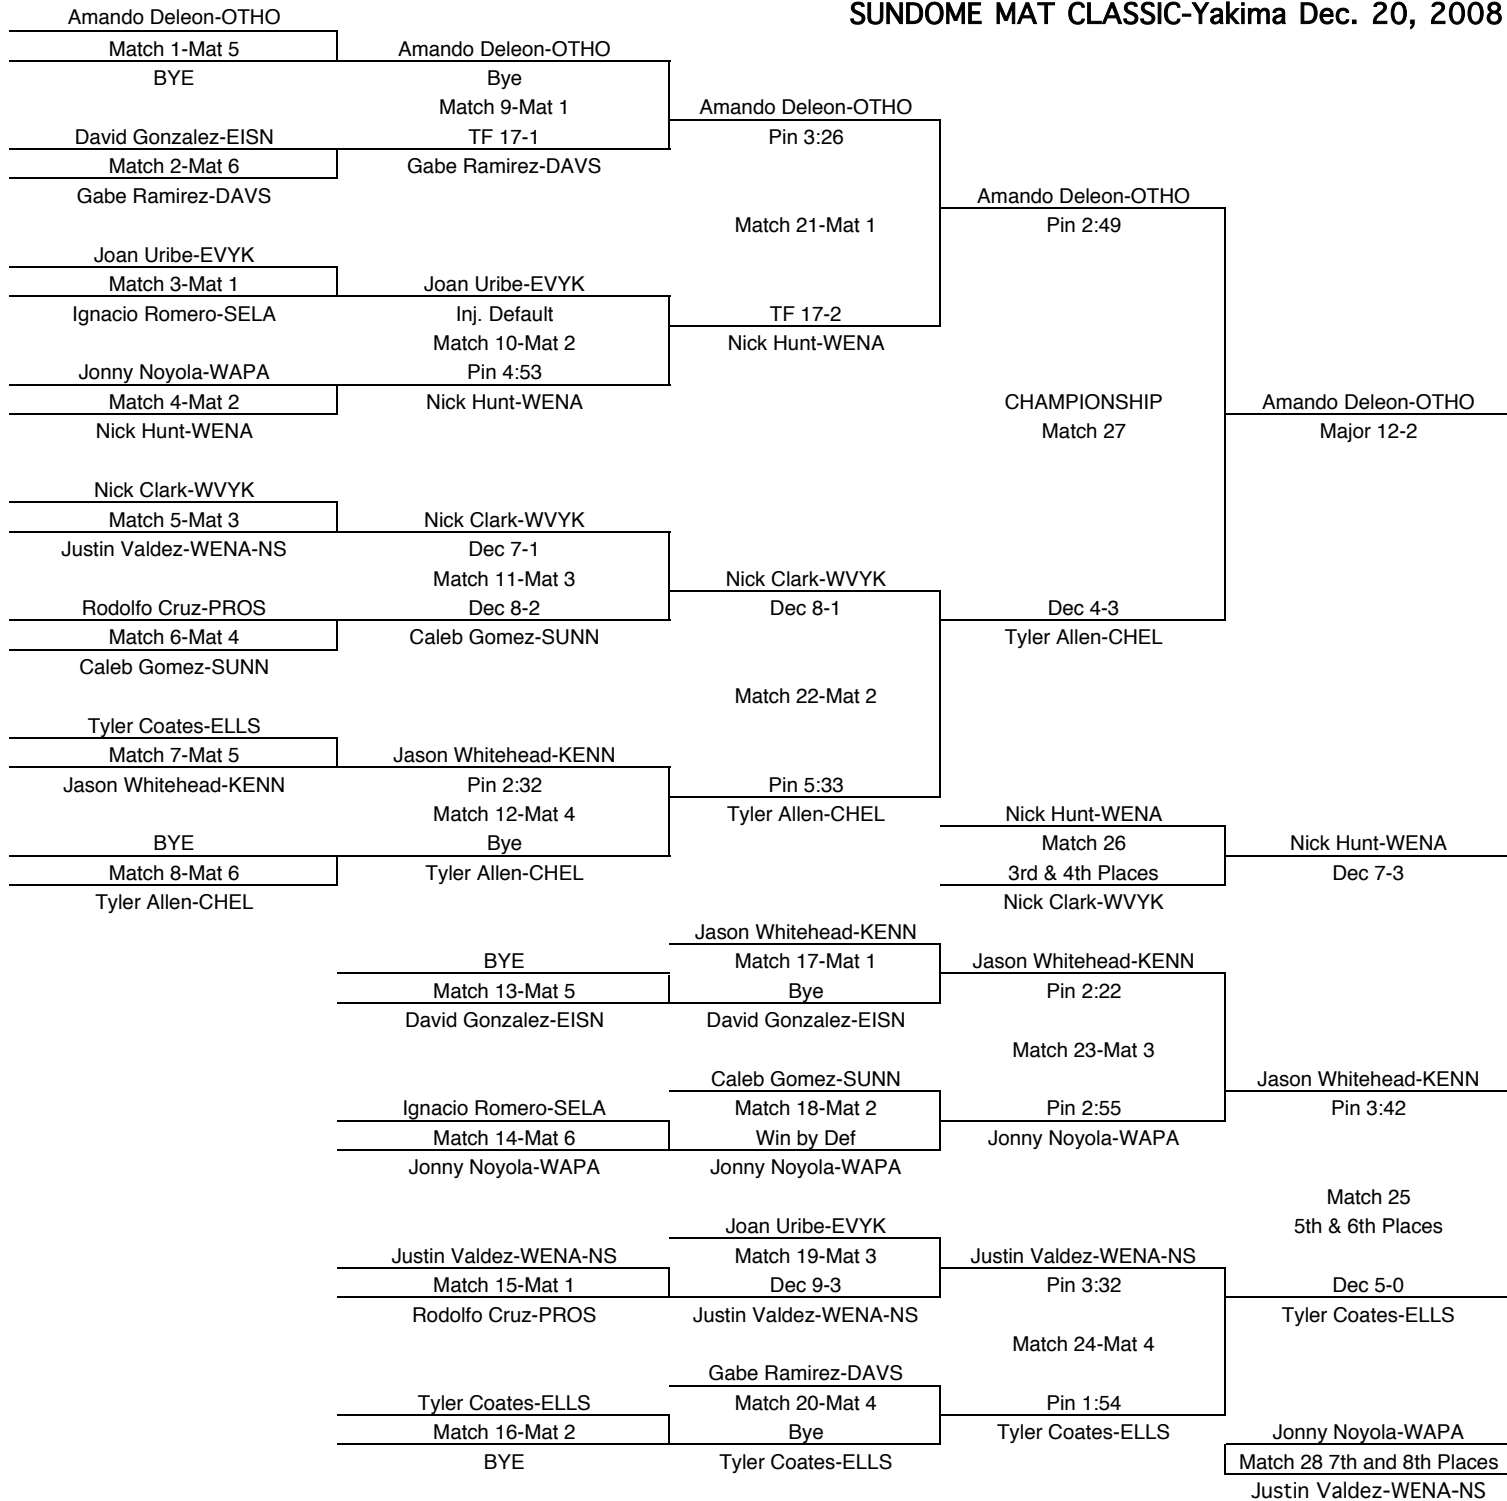

SUNDOME MAT CLASSIC-Yakima Dec. 20, 2008

152

TEAM POINTS-152	
20	CHEL-CHELAN
3.5	DAVS-DAVIS
1	EISN-EISENHOWER
12	ELLS-ELLENSBUG
0	EPHR-EPHRATA
4	EVYK-EAST VALLEY-YAK
13	KENN-KENNEWICK
27	OTHO-OTHELLO
0	PROS-PROSSER
0	SELA-SELAH
2	SUNN-SUNNYSIDE
0	TOPP-TOPPENISH
6	WAPA-WAPATO
12.5	WENA-WENATCHEE
7	WVYK-WEST VALLEY-YAK
FINAL PLACES-152	
1st	Amando Deleon-OTHO
2nd	Tyler Allen-CHEL
3rd	Nick Hunt-WENA
4th	Nick Clark-WVYK
5th	Tyler Coates-ELLS
6th	Jason Whitehead-KENN
7th	Justin Valdez-WENA-NS
8th	Jonny Noyola-WAPA