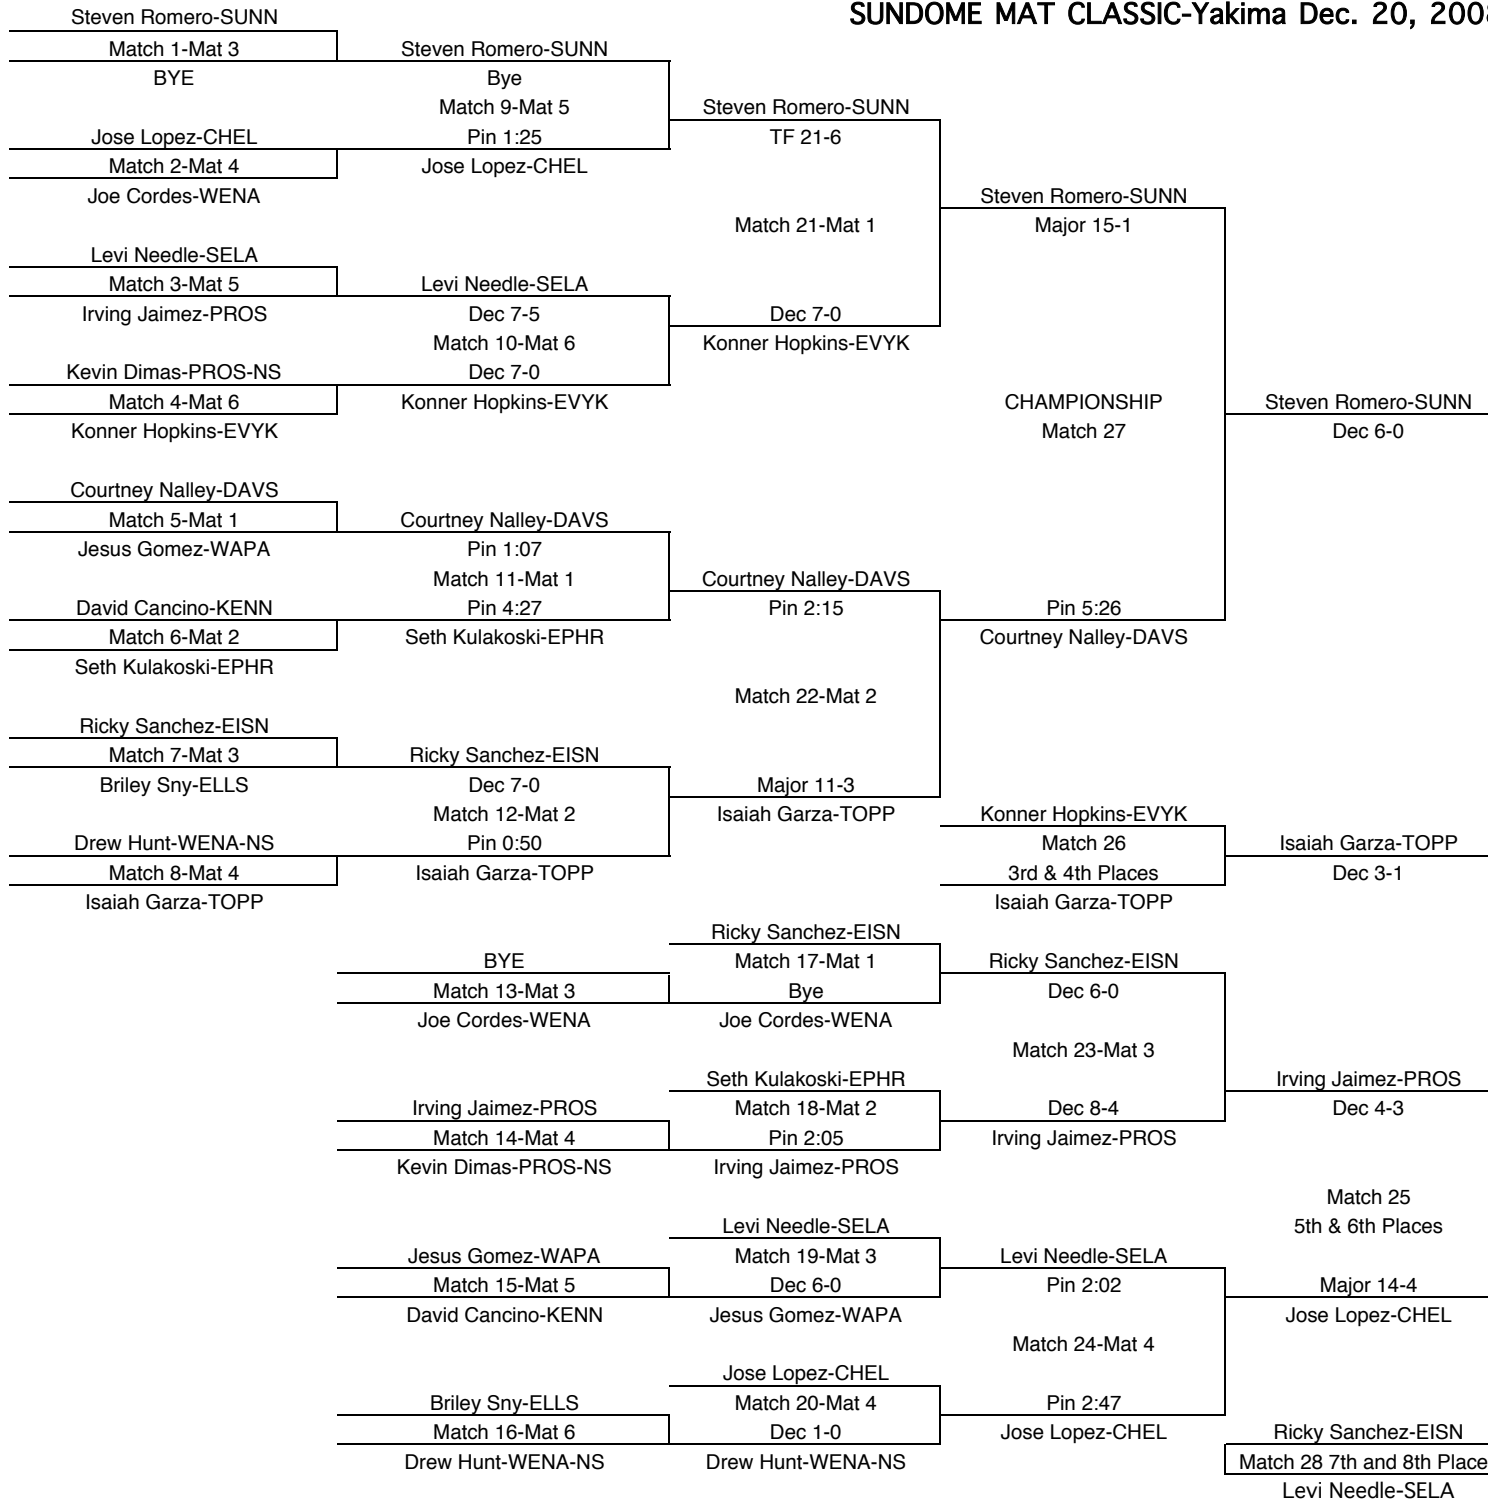

SUNDOME MAT CLASSIC-Yakima Dec. 20, 2008

112

TEAM POINTS-112	
16	CHEL-CHELAN
24	DAVS-DAVIS
3	EISN-EISENHOWER
0	ELLS-ELLENSBUG
4	EPHR-EPHRATA
7	EVYK-EAST VALLEY-YAK
0	KENN-KENNEWICK
0	OTHO-OTHELLO
8	PROS-PROSSER
5	SELA-SELAH
24.5	SUNN-SUNNYSIDE
12	TOPP-TOPPENISH
1	WAPA-WAPATO
1	WENA-WENATCHEE
0	WVYK-WEST VALLEY-YAK

FINAL PLACES-112	
1st	Steven Romero-SUNN
2nd	Courtney Nalley-DAVS
3rd	Isaiah Garza-TOPP
4th	Konner Hopkins-EVYK
5th	Jose Lopez-CHEL
6th	Irving Jaimez-PROS
7th	Ricky Sanchez-EISN
8th	Levi Needle-SELA