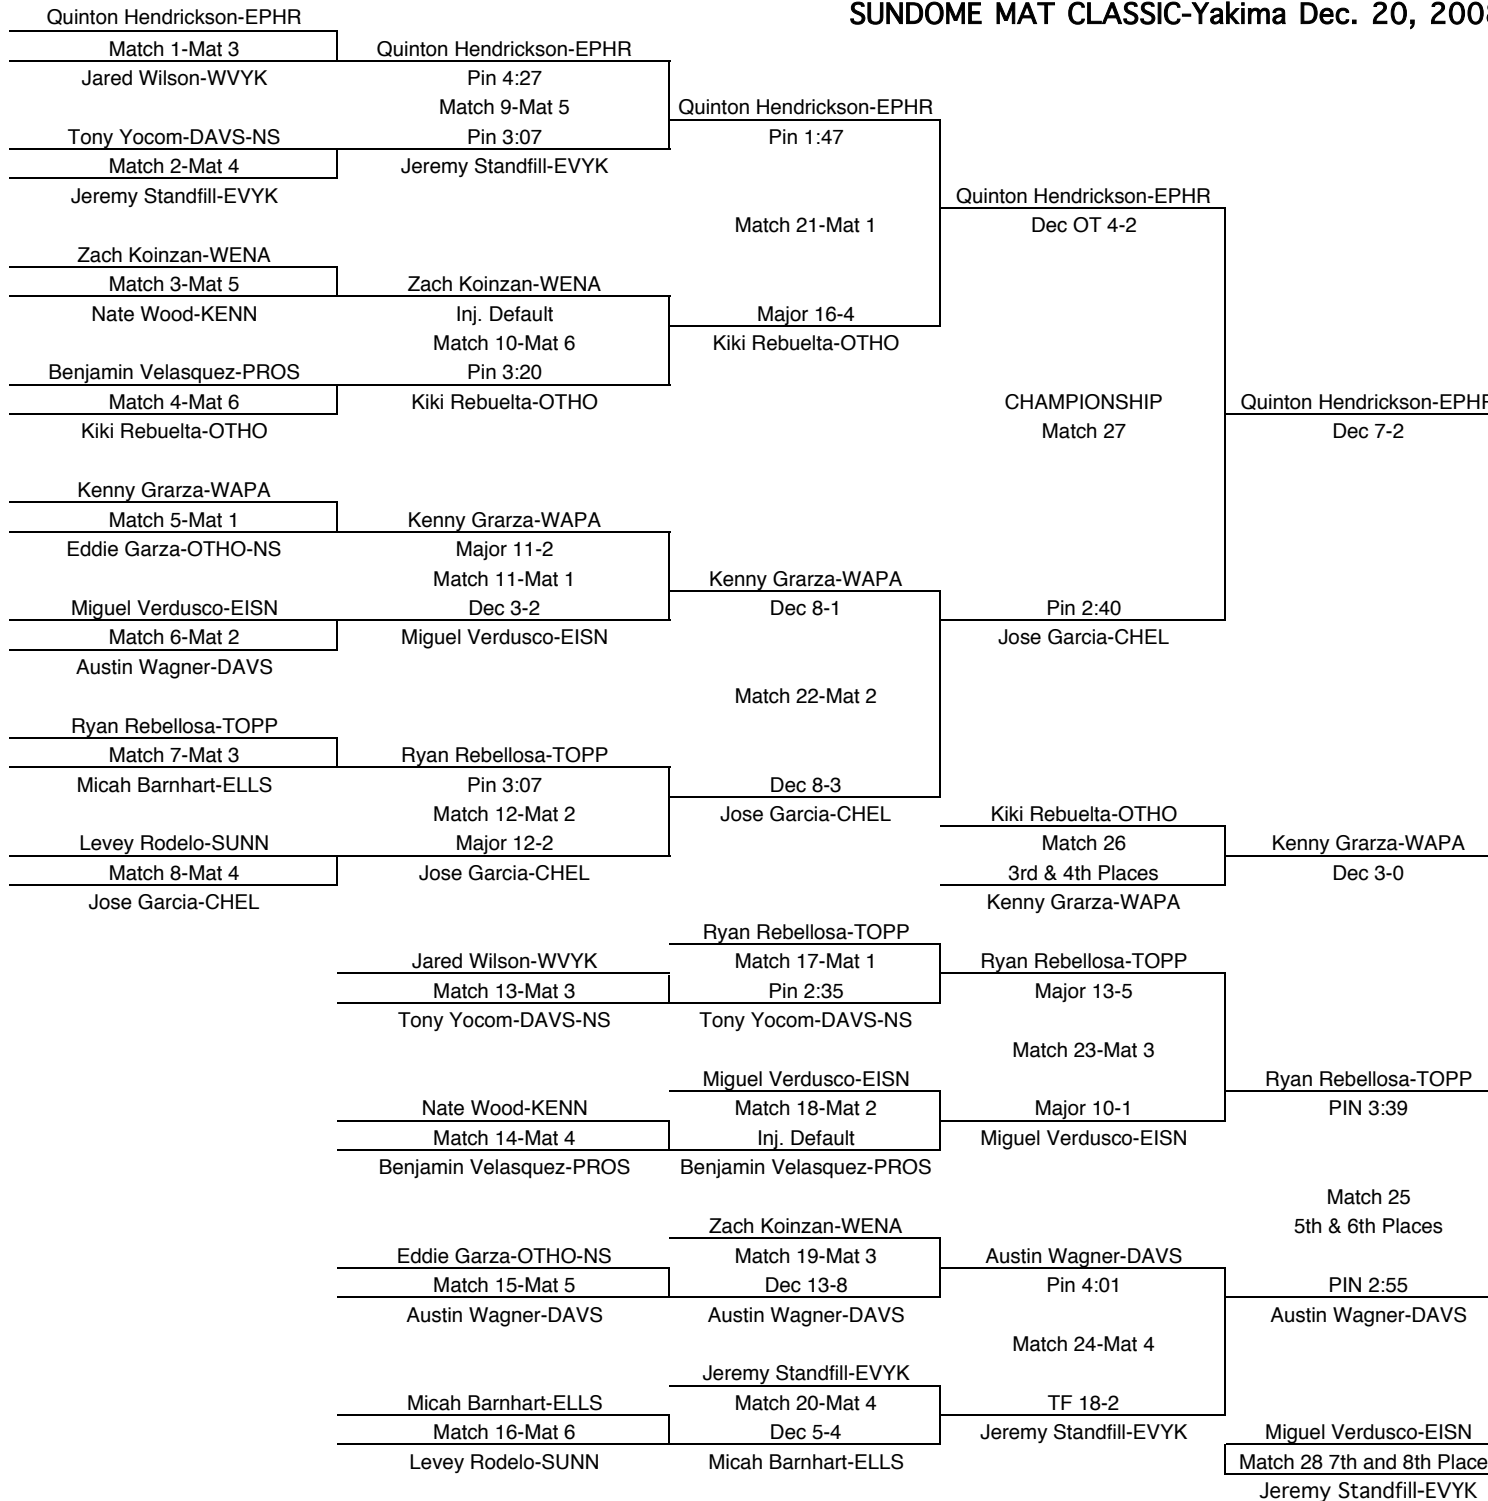

SUNDOME MAT CLASSIC-Yakima Dec. 20, 2008

145

TEAM POINTS-145	
21	CHEL-CHELAN
10	DAVS-DAVIS
4	EISN-EISENHOWER
1	ELLS-ELLENSBUG
26	EPHR-EPHRATA
6.5	EVYK-EAST VALLEY-YAK
0	KENN-KENNEWICK
10	OTHO-OTHELLO
3	PROS-PROSSER
0	SELA-SELAH
0	SUNN-SUNNYSIDE
14	TOPP-TOPPENISH
10	WAPA-WAPATO
4	WENA-WENATCHEE
0	WVYK-WEST VALLEY-YAK
FINAL PLACES-145	
1st	Quinton Hendrickson-EPHR
2nd	Jose Garcia-CHEL
3rd	Kenny Garza-WAPA
4th	Kiki Rebuelta-OTHO
5th	Ryan Rebellosa-TOPP
6th	Austin Wagner-DAVS
7th	Jeremy Standfill-EVYK
8th	Miguel Verduco-EISN