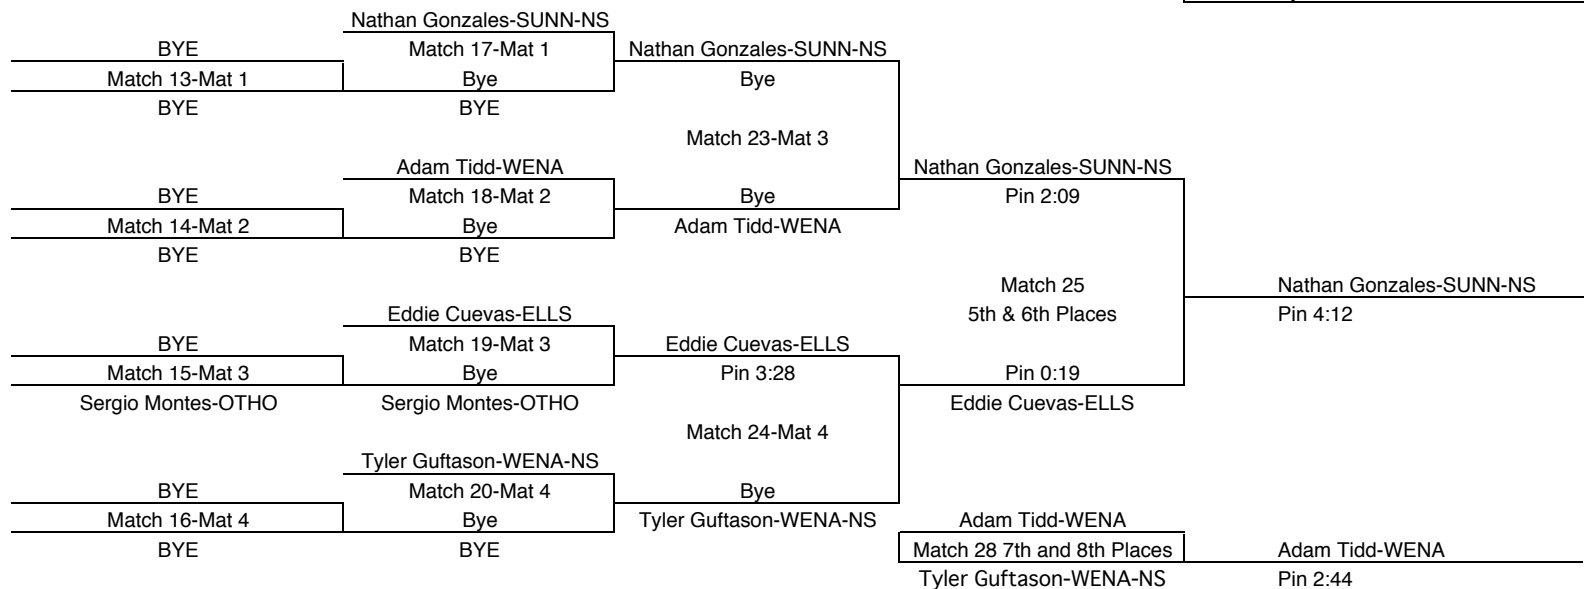

TEAM POINTS-103	
0	CHEL-CHELAN
11	DAVS-DAVIS
9	EISN-EISENHOWER
9	ELLS-ELLENSBUG
0	EPHR-EPHRATA
0	EVYK-EAST VALLEY-YAK
0	KENN-KENNEWICK
1	OTHO-OTHELLO
0	PROS-PROSSER
0	SELA-SELAH
26.5	SUNN-SUNNYSIDE
19	TOPP-TOPPENISH
0	WAPA-WAPATO
7	WENA-WENATCHEE
0	WVYK-WEST VALLEY-YAK

FINAL PLACES-103	
1st	Christian Reyes-SUNN
2nd	Armondo Hernandez-TOPP
3rd	Alexio Garcia-DAVS
4th	Jesse Martinez-EISN
5th	Nathan Gonzales-SUNN-NS
6th	Eddie Cuevas-ELLS
7th	Adam Tidd-WENA
8th	Tyler Guftason-WENA-NS

TEAM SCORES

- CHEL-CHELAN-151.5
- ELLS-ELLENSBUG-147
- DAVS-DAVIS-134
- WENA-WENATCHEE-132.5
- TOPP-TOPPENISH-132
- SUNN-SUNNYSIDE-126
- OTHO-OTHELLO-125
- SELA-SELAH-122.5
- KENN-KENNEWICK-111
- EPHR-EPHRATA-89
- PROS-PROSSER-57
- EVYK-EAST VALLEY-YAK-54.5
- WVYK-WEST VALLEY-YAK-52
- EISN-EISENHOWER-42.5
- WAPA-WAPATO-33