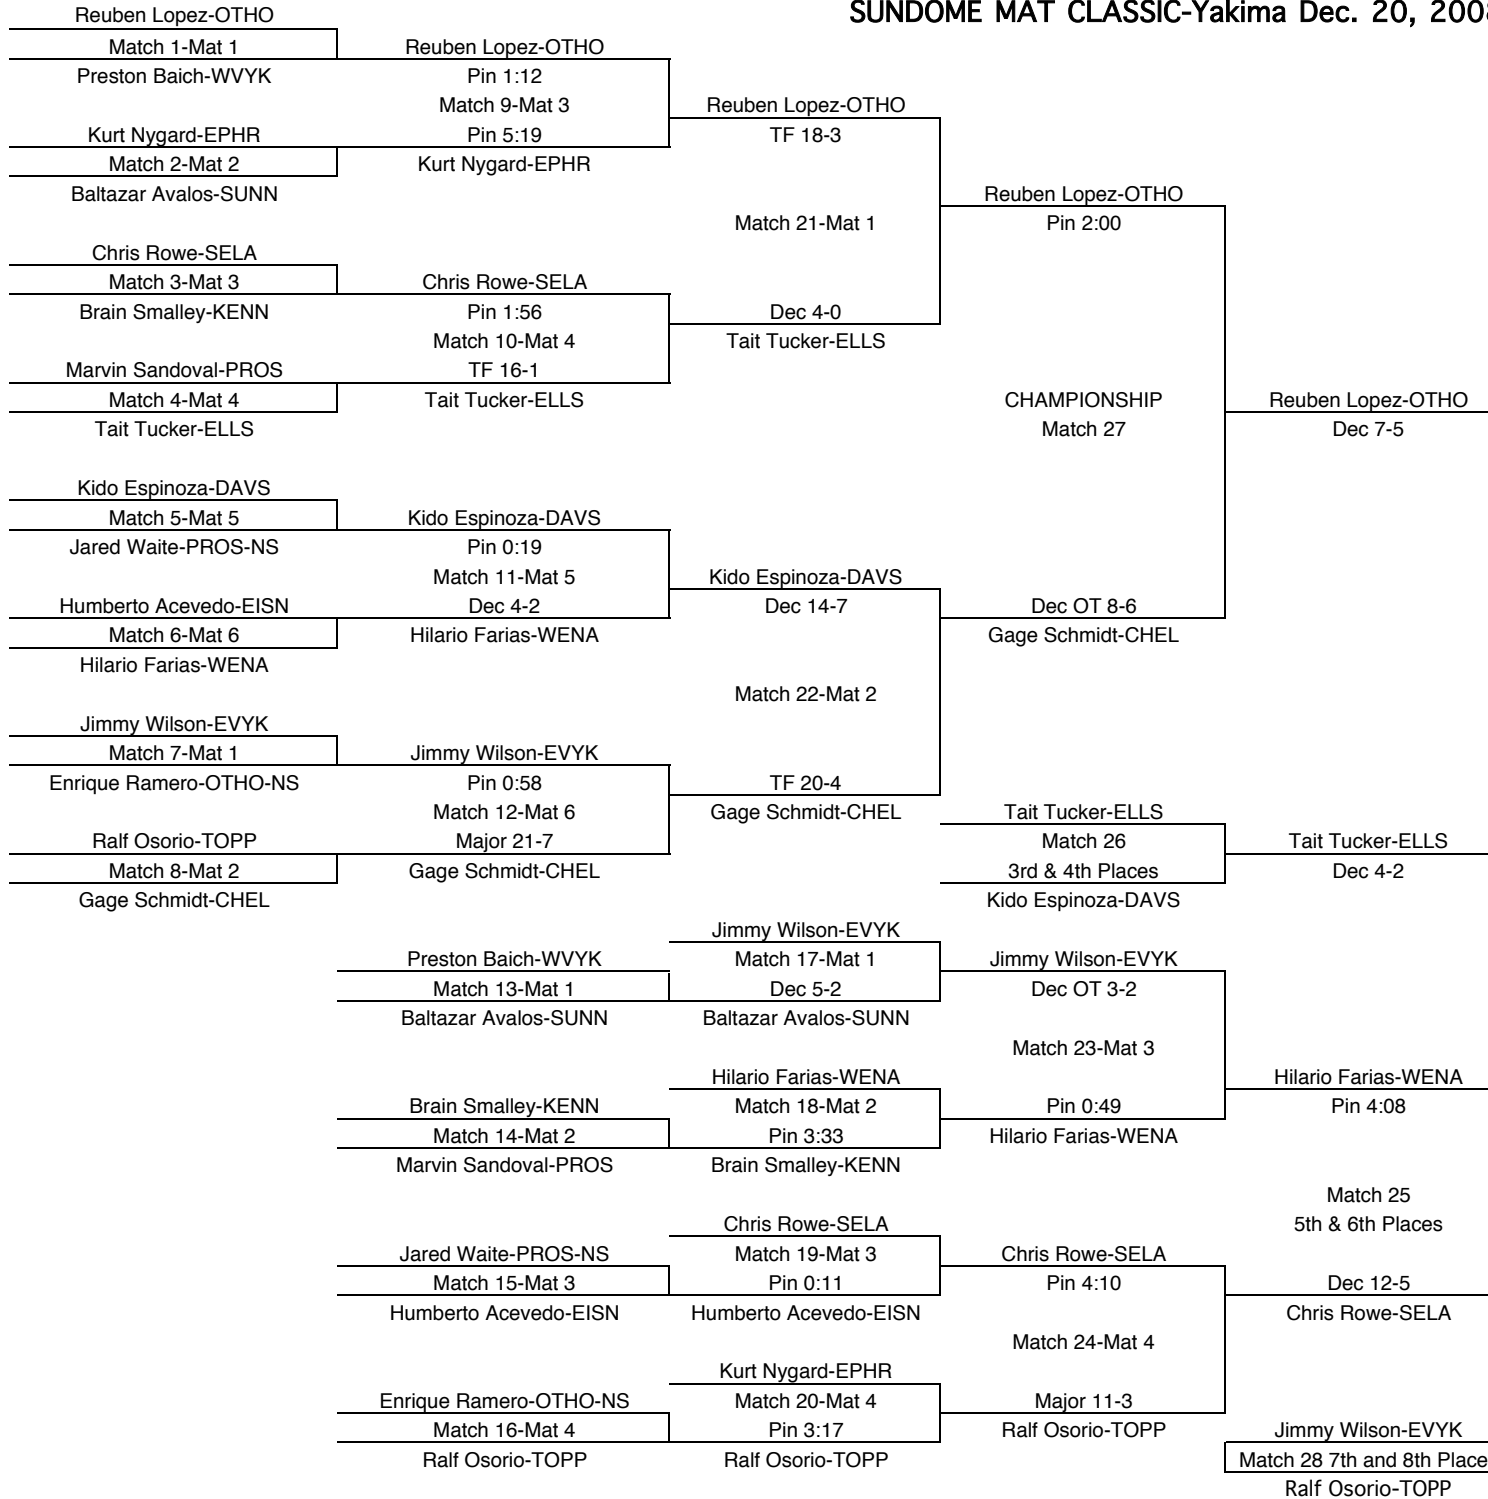

SUNDOME MAT CLASSIC-Yakima Dec. 20, 2008

140

TEAM POINTS-140	
20.5	CHEL-CHELAN
9	DAVS-DAVIS
3	EISN-EISENHOWER
10.5	ELLS-ELLENSBUG
4	EPHR-EPHRATA
5	EVYK-EAST VALLEY-YAK
3	KENN-KENNEWICK
27.5	OTHO-OTHELLO
0	PROS-PROSSER
13	SELA-SELAH
1	SUNN-SUNNYSIDE
5	TOPP-TOPPENISH
0	WAPA-WAPATO
11	WENA-WENATCHEE
0	WVYK-WEST VALLEY-YAK
FINAL PLACES-140	
1st	Reuben Lopez-OTHO
2nd	Gage Schmidt-CHEL
3rd	Tait Tucker-ELLS
4th	Kido Espinoza-DAVS
5th	Chris Rowe-SELA
6th	Hilario Farias-WENA
7th	Ralf Osorio-TOPP
8th	Jimmy Wilson-EVYK