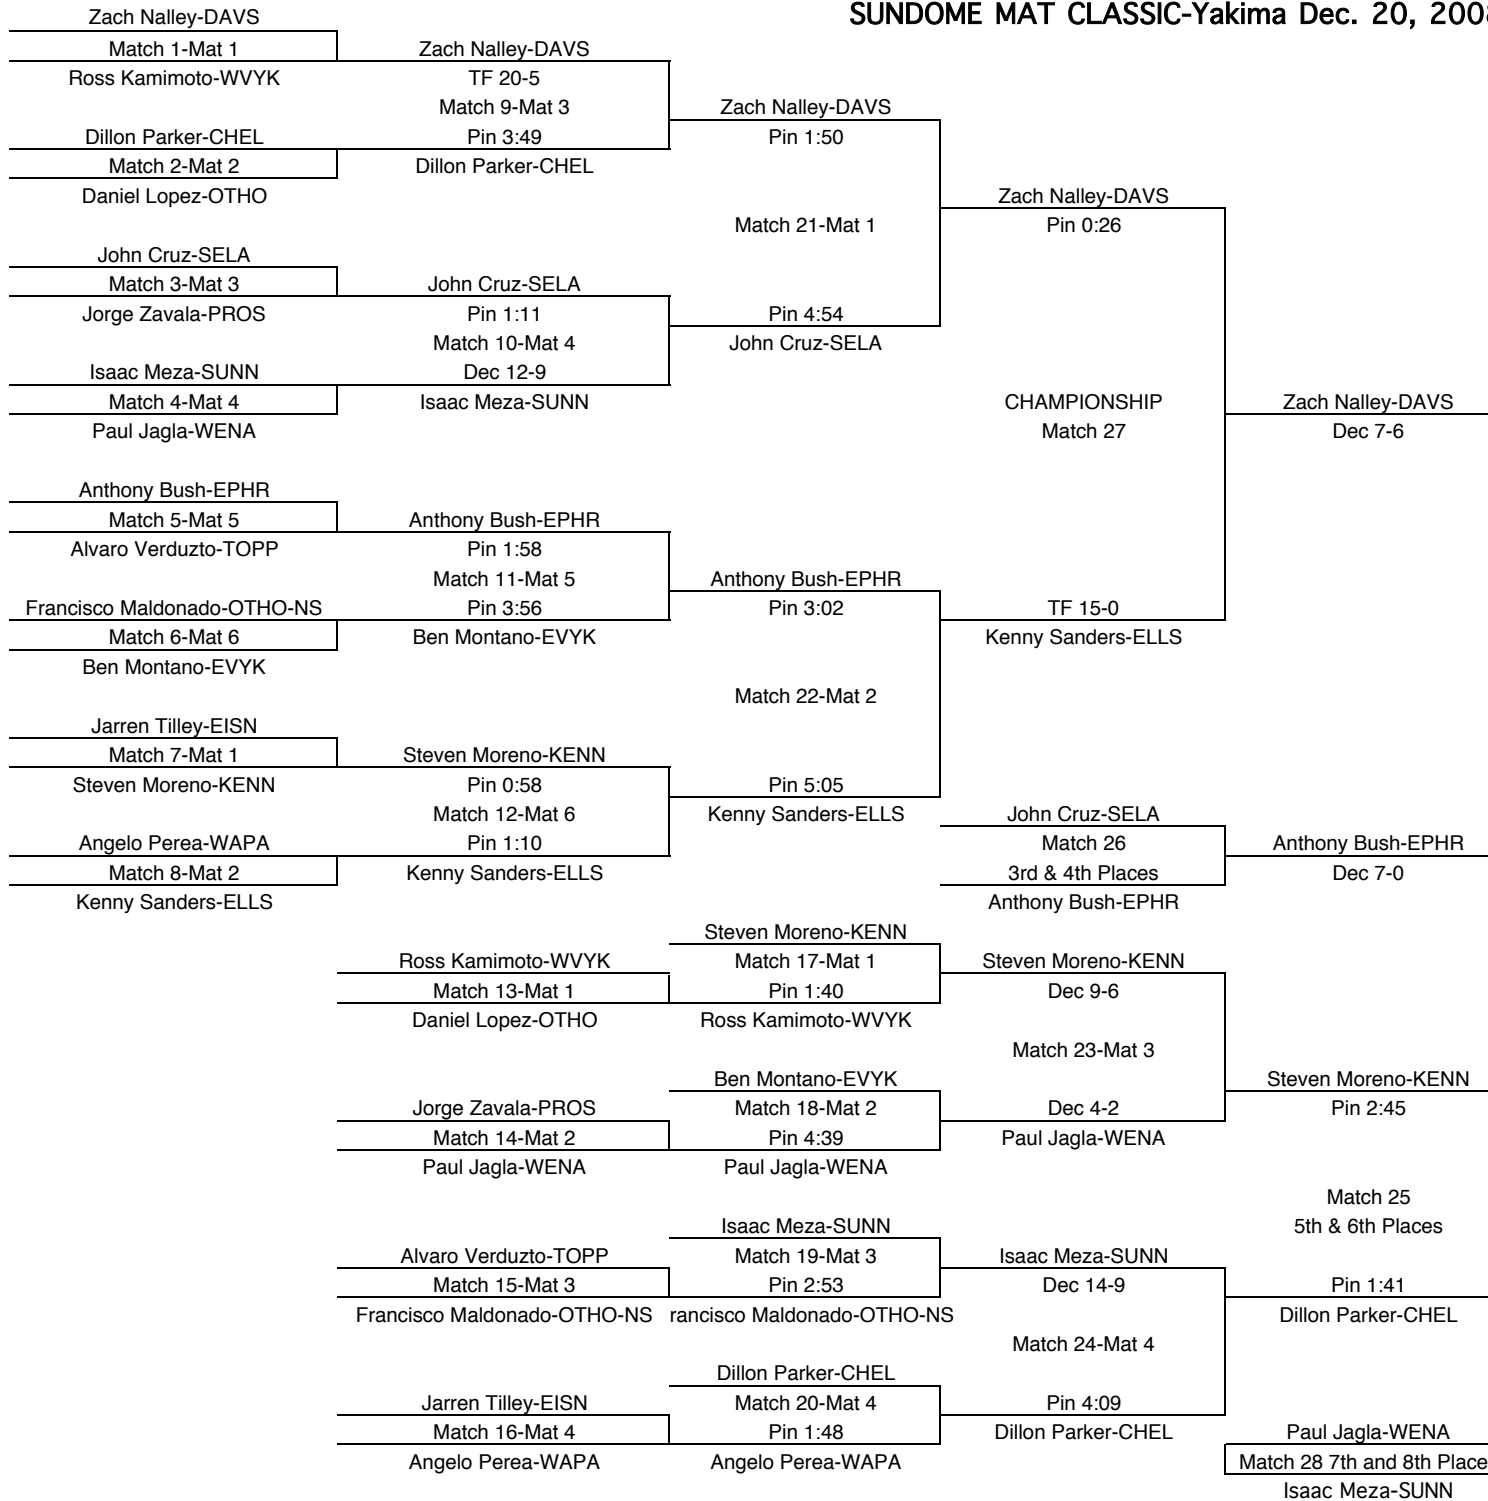

SUNDOME MAT CLASSIC-Yakima Dec. 20, 2008

125

TEAM POINTS-125	
17	CHEL-CHELAN
27.5	DAVS-DAVIS
0	EISN-EISENHOWER
23.5	ELLS-ELLENSBUG
13	EPHR-EPHRATA
4	EVYK-EAST VALLEY-YAK
11	KENN-KENNEWICK
0	OTHO-OTHELLO
0	PROS-PROSSER
11	SELA-SELAH
3	SUNN-SUNNYSIDE
0	TOPP-TOPPENISH
3	WAPA-WAPATO
4	WENA-WENATCHEE
3	WVYK-WEST VALLEY-YAK
FINAL PLACES-125	
1st	Zach Nalley-DAVS
2nd	Kenny Sanders-ELLS
3rd	Anthony Bush-EPHR
4th	John Cruz-SELA
5th	Dillon Parker-CHEL
6th	Steven Moreno-KENN
7th	Paul Jagla-WENA
8th	Isaac Meza-SUNN