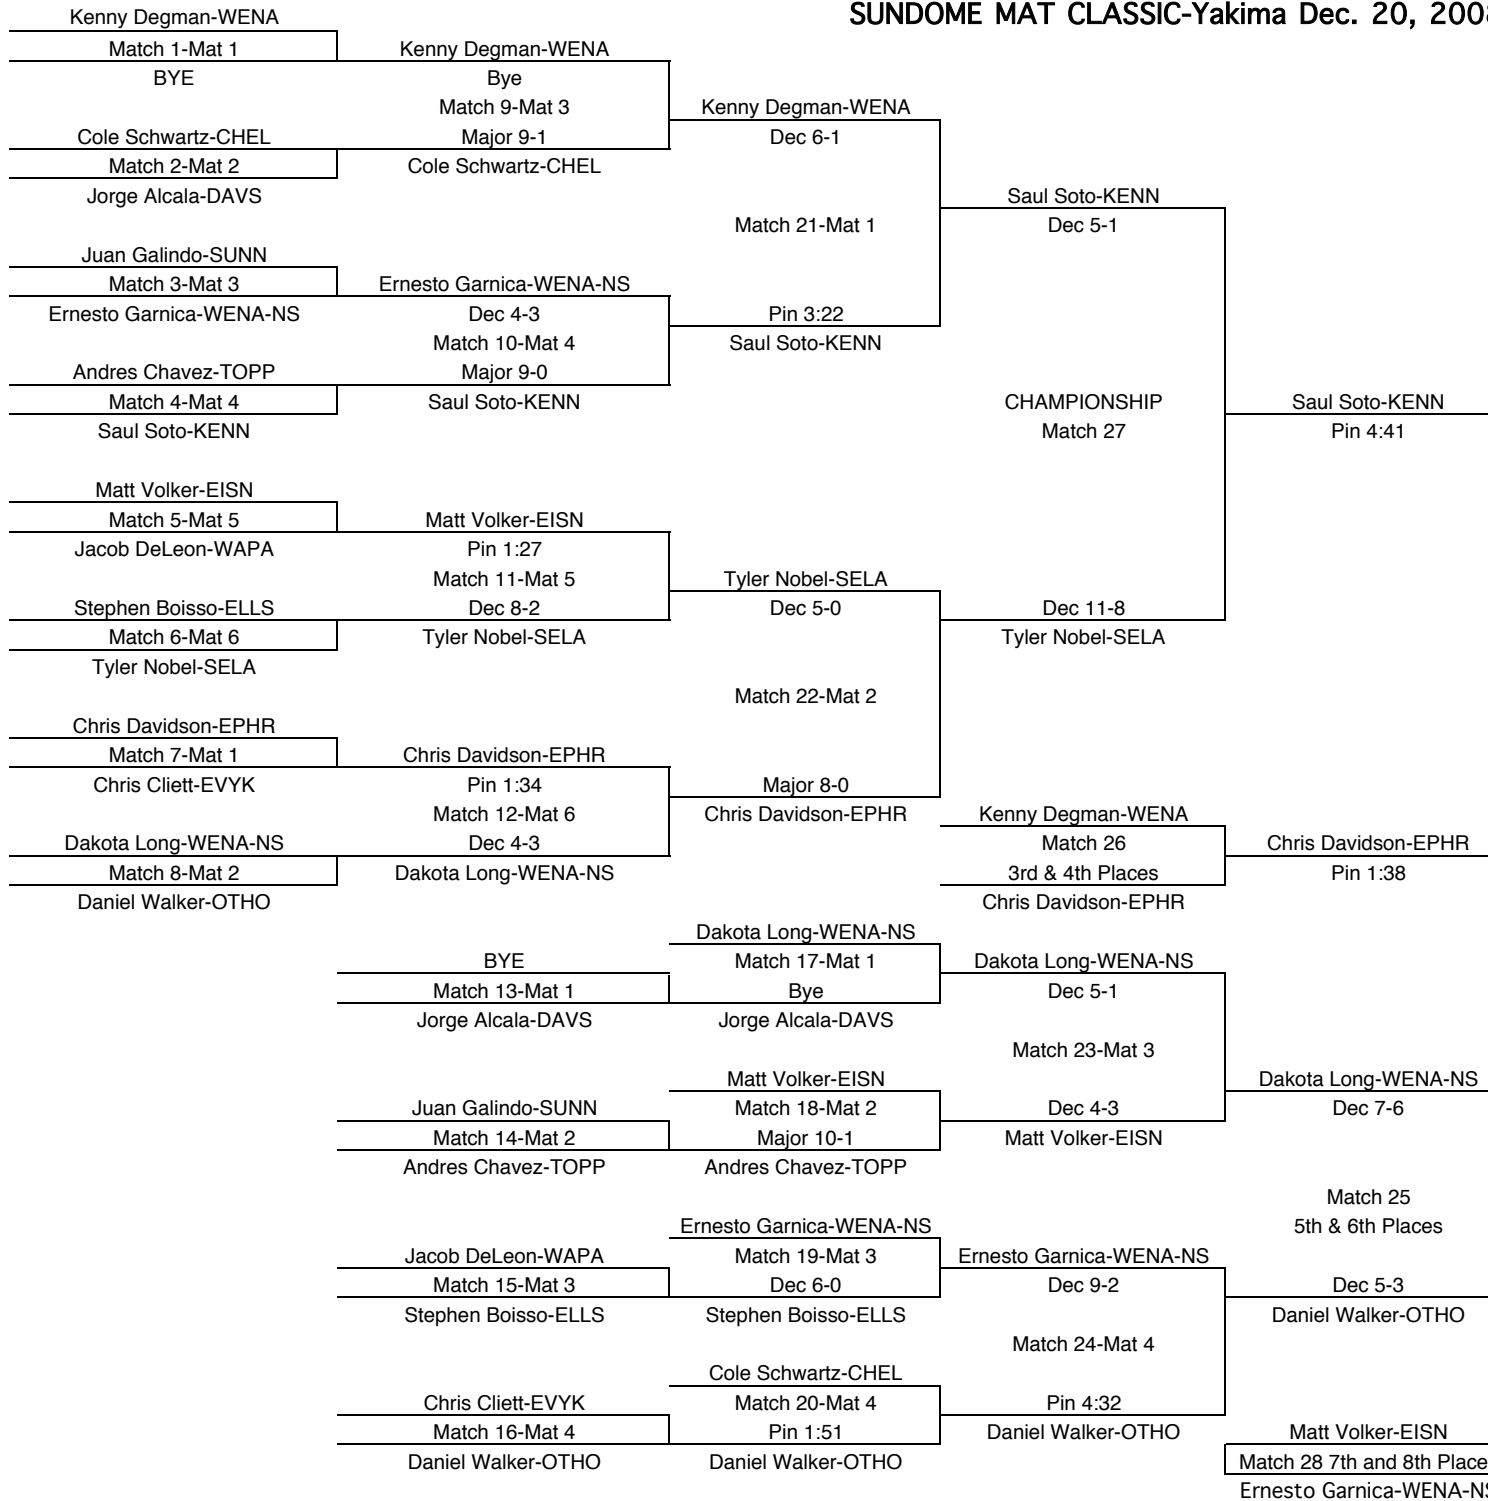

SUNDOME MAT CLASSIC-Yakima Dec. 20, 2008

160

TEAM POINTS-160	
3	CHEL-CHELAN
1	DAVS-DAVIS
5	EISN-EISENHOWER
1	ELLS-ELLENSBUG
14	EPHR-EPHRATA
0	EVYK-EAST VALLEY-YAK
27	KENN-KENNEWICK
10	OTHO-OTHELLO
0	PROS-PROSSER
18	SELA-SELAH
0	SUNN-SUNNYSIDE
2	TOPP-TOPPENISH
0	WAPA-WAPATO
7	WENA-WENATCHEE
0	WVYK-WEST VALLEY-YAK
FINAL PLACES-160	
1st	Saul Soto-KENN
2nd	Tyler Nobel-SELA
3rd	Chris Davidson-EPHR
4th	Kenny Degman-WENA
5th	Dakota Long-WENA-NS
6th	Daniel Walker-OTHO
7th	Matt Volker-EISN
8th	Ernesto Garnica-WENA-NS