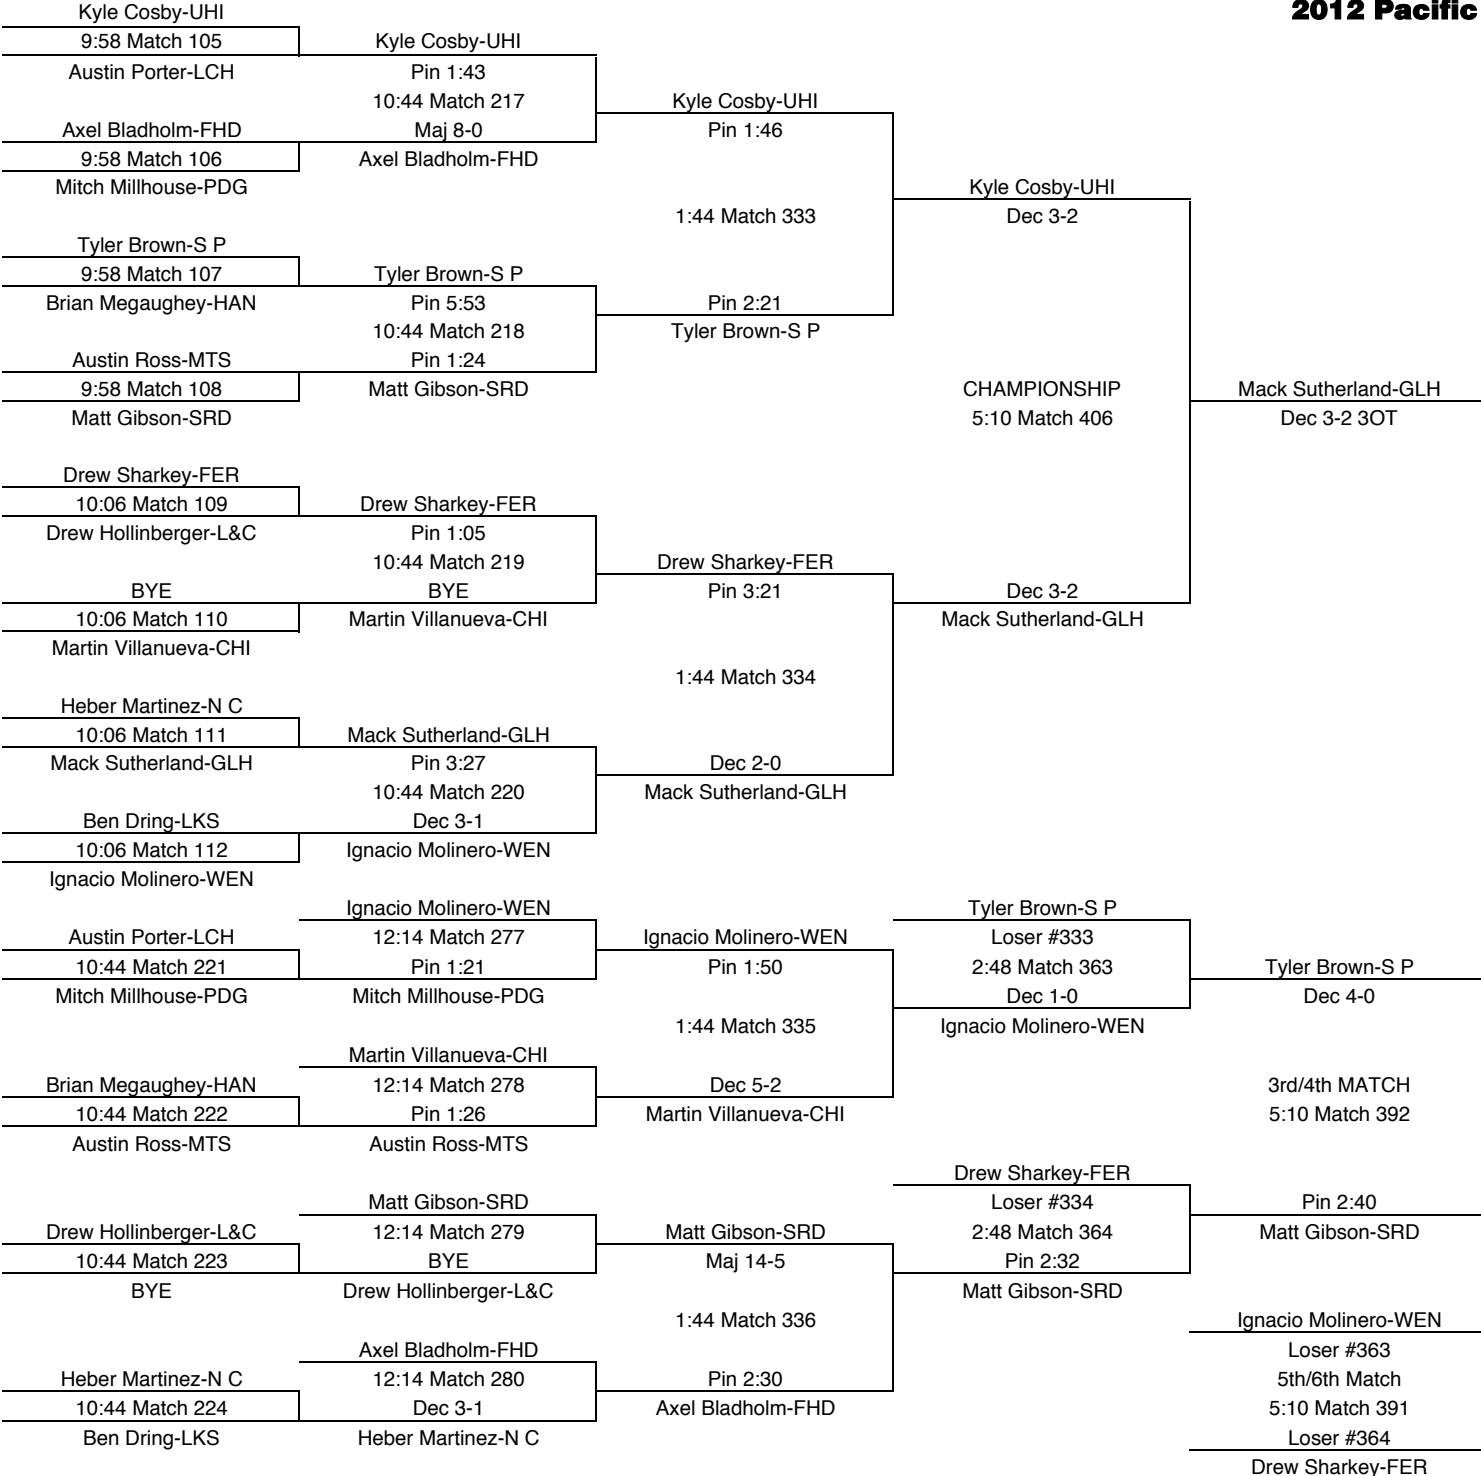

285

TEAM POINTS-285	
1	CHI-Chiawana
0	D P-Deer Park
13	FER-Ferris
6	FHD-Flathead
24	GLH-Glacier HS
0	HAN-Hanford
1	L&C-Lewis & Clark
0	LCH-Lake City
0	LKS-Lakeside
3	MTS-Mt. Spokane
1	N C-North Central
0	OTH-Othello
3	PDG-Pigdogs
0	RIC-Richland
20	S P-Shadle Park
19	SRD-Southridge
22	UHI-University
9	WEN-Wenatchee
0	

FINAL PLACES-285	
1st	Mack Sutherland-GLH
2nd	Kyle Cosby-UHI
3rd	Tyler Brown-S P
4th	Matt Gibson-SRD
5th	Drew Sharkey-FER
6th	Ignacio Molinero-WEN