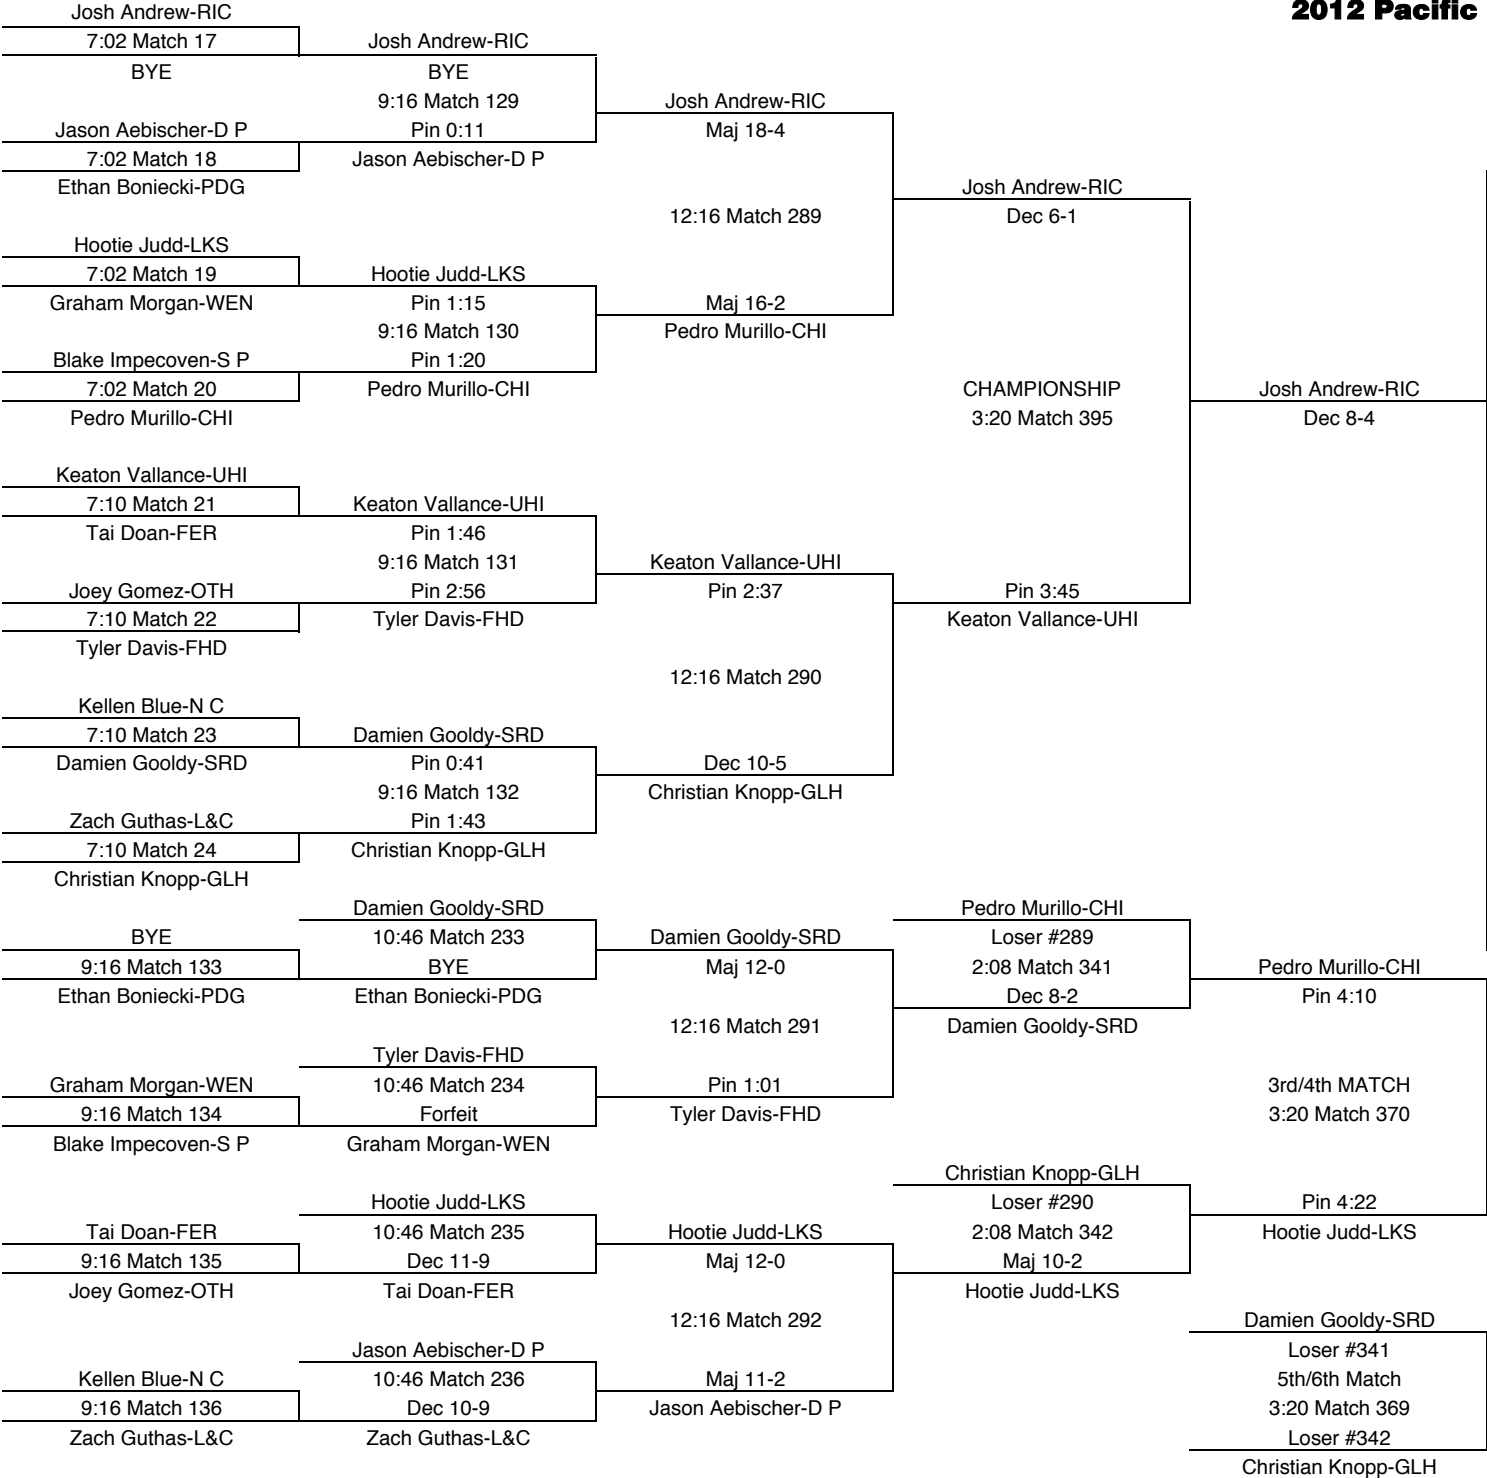

120

TEAM POINTS-120	
20	CHI-Chiawana
6	D P-Deer Park
1	FER-Ferris
7	FHD-Flathead
9	GLH-Glacier HS
0	HAN-Hanford
1	L&C-Lewis & Clark
0	LCH-Lake City
18	LKS-Lakeside
0	MTS-Mt. Spokane
0	N C-North Central
0	OTH-Othello
1	PDG-Pigdogs
23	RIC-Richland
0	S P-Shadle Park
14	SRD-Southridge
24	UHI-University
1	WEN-Wenatchee
0	

FINAL PLACES-120	
1st	Josh Andrew-RIC
2nd	Keaton Vallance-UHI
3rd	Pedro Murillo-CHI
4th	Hootie Judd-LKS
5th	Damien Gooldy-SRD
6th	Christian Knopp-GLH