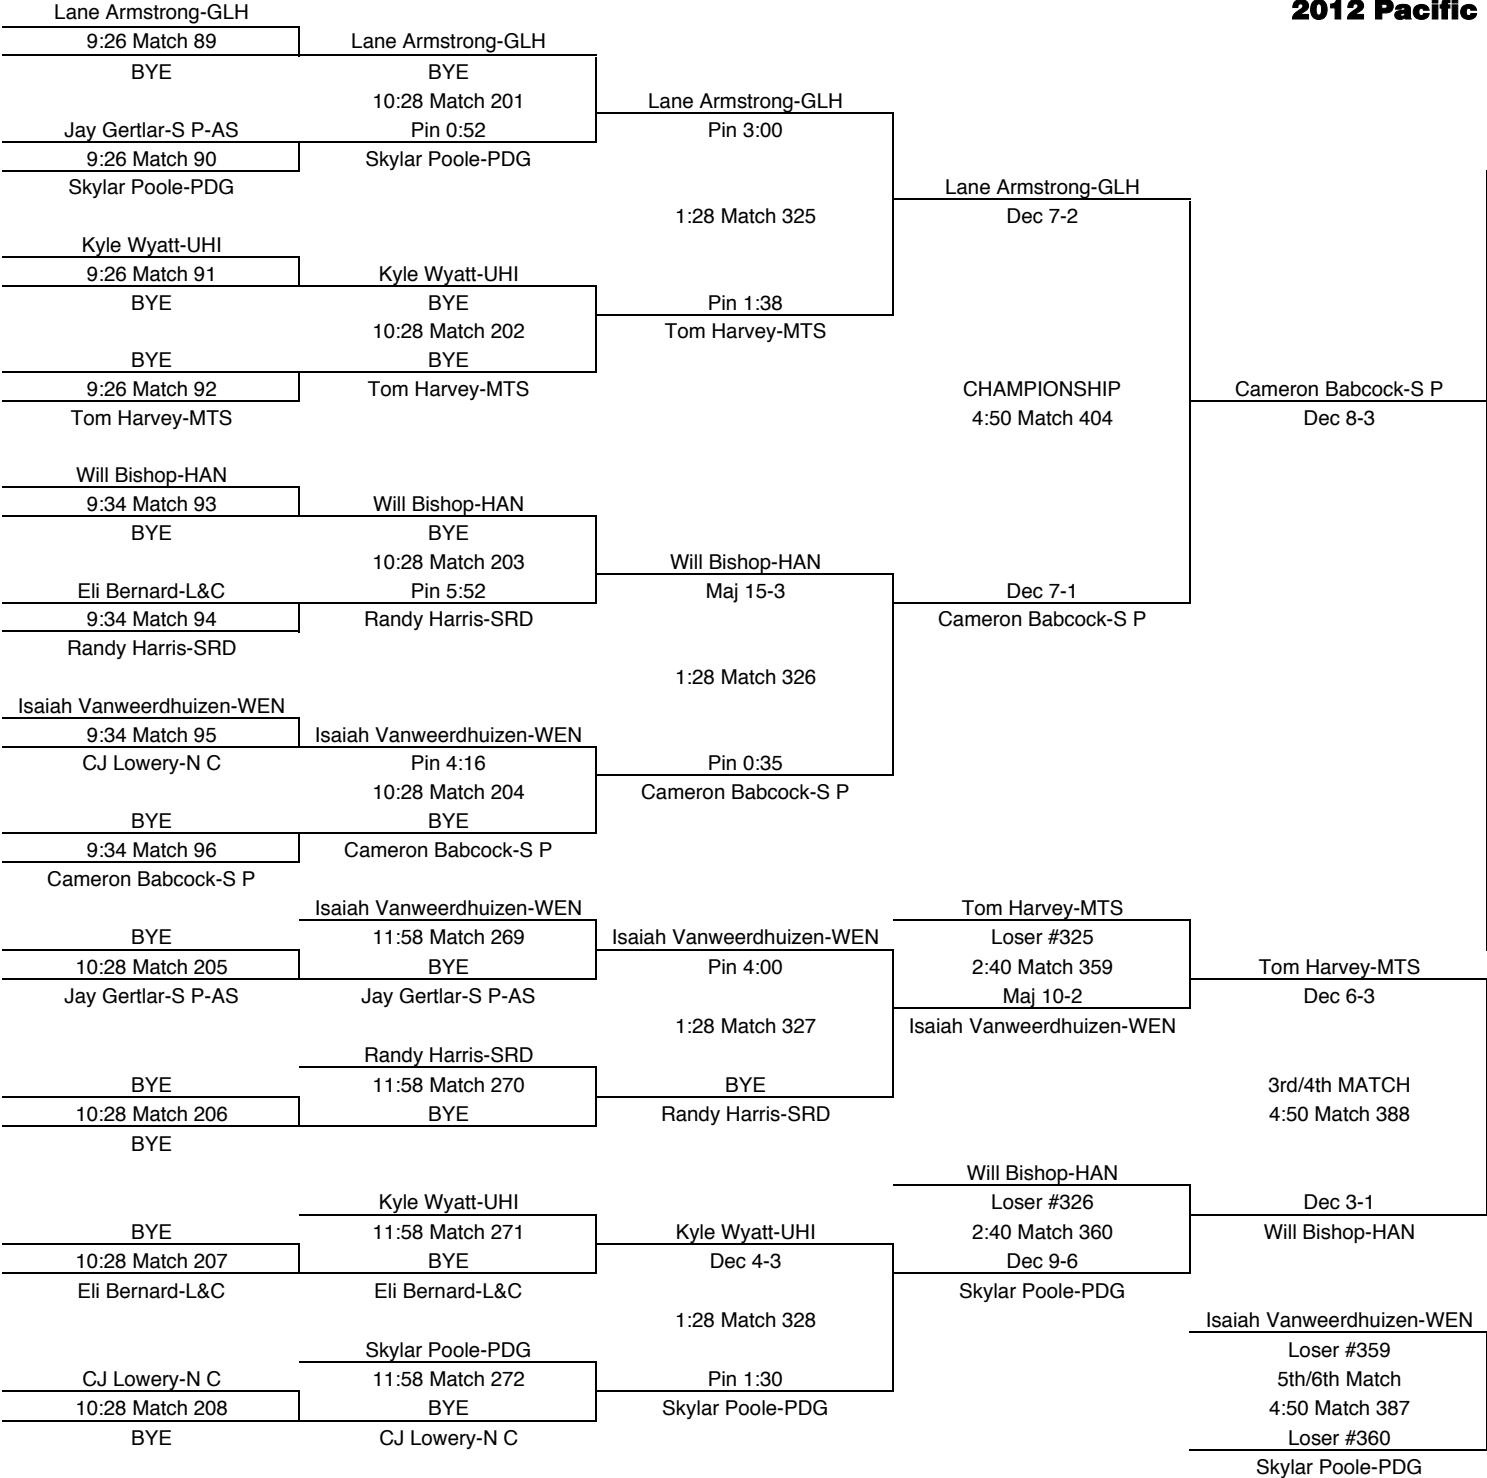

195

TEAM POINTS-195	
0	CHI-Chiawana
0	D P-Deer Park
0	FER-Ferris
0	FHD-Flathead
20	GLH-Glacier HS
15	HAN-Hanford
1	L&C-Lewis & Clark
0	LCH-Lake City
0	LKS-Lakeside
14	MTS-Mt. Spokane
0	N C-North Central
0	OTH-Othello
15	PDG-Pigdogs
0	RIC-Richland
24	S P-Shadle Park
5	SRD-Southridge
1	UHI-University
12	WEN-Wenatchee
0	

FINAL PLACES-195	
1st	Cameron Babcock-S P
2nd	Lane Armstrong-GLH
3rd	Will Bishop-HAN
4th	Tom Harvey-MTS
5th	Skylar Poole-PDG
6th	Isiah Vanweerdhuizen-WEN