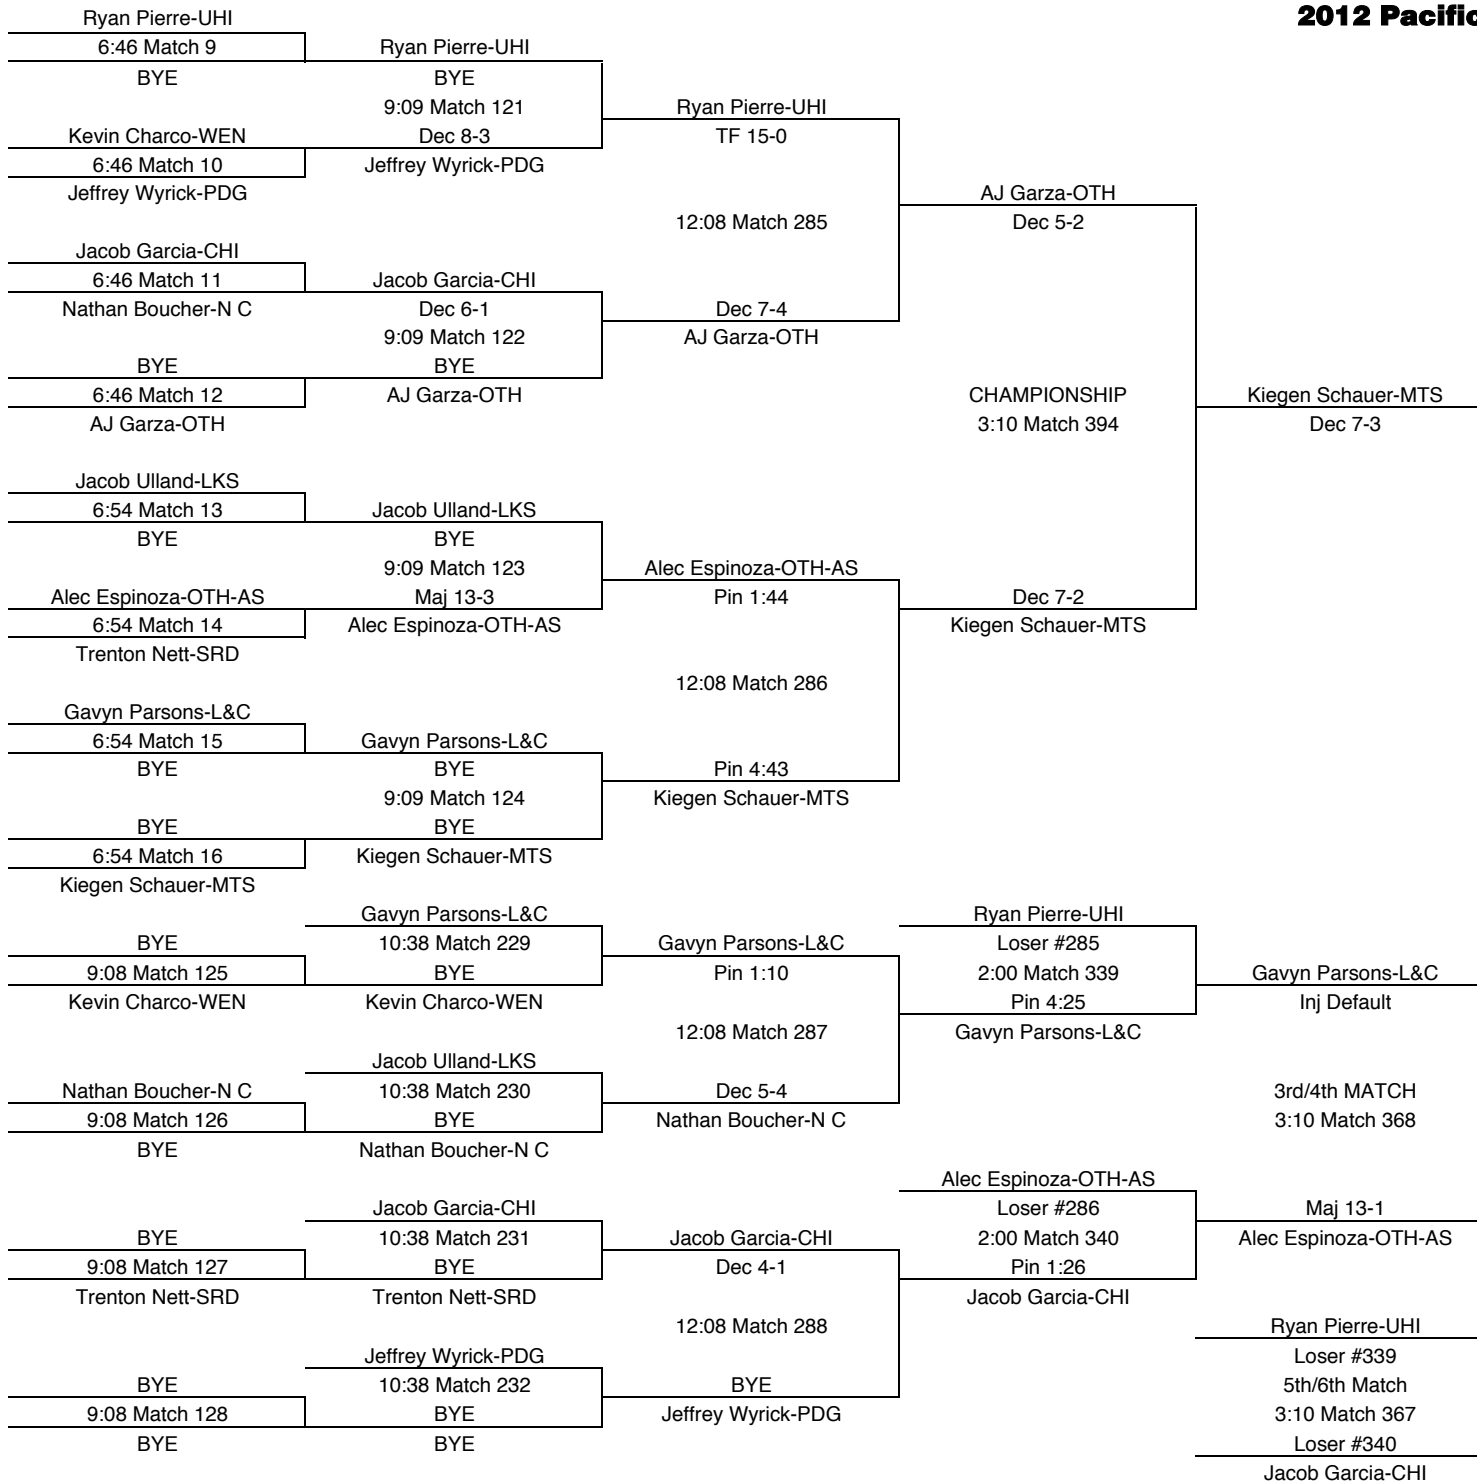

113

TEAM POINTS-113	
13	CHI-Chiawana
0	D P-Deer Park
0	FER-Ferris
0	FHD-Flathead
0	GLH-Glacier HS
0	HAN-Hanford
18	L&C-Lewis & Clark
0	LCH-Lake City
0	LKS-Lakeside
24	MTS-Mt. Spokane
2	N C-North Central
18	OTH-Othello
3	PDG-Pigdogs
0	RIC-Richland
0	S P-Shadle Park
1	SRD-Southridge
8.5	UHI-University
1	WEN-Wenatchee
0	

FINAL PLACES-113	
1st	Kiegen Schauer-MTS
2nd	AJ Garza-OTH
3rd	Alec Espinoza-OTH-AS
4th	Gavyn Parsons-L&C
5th	Jacob Garcia-CHI
6th	Ryan Pierre-UHI