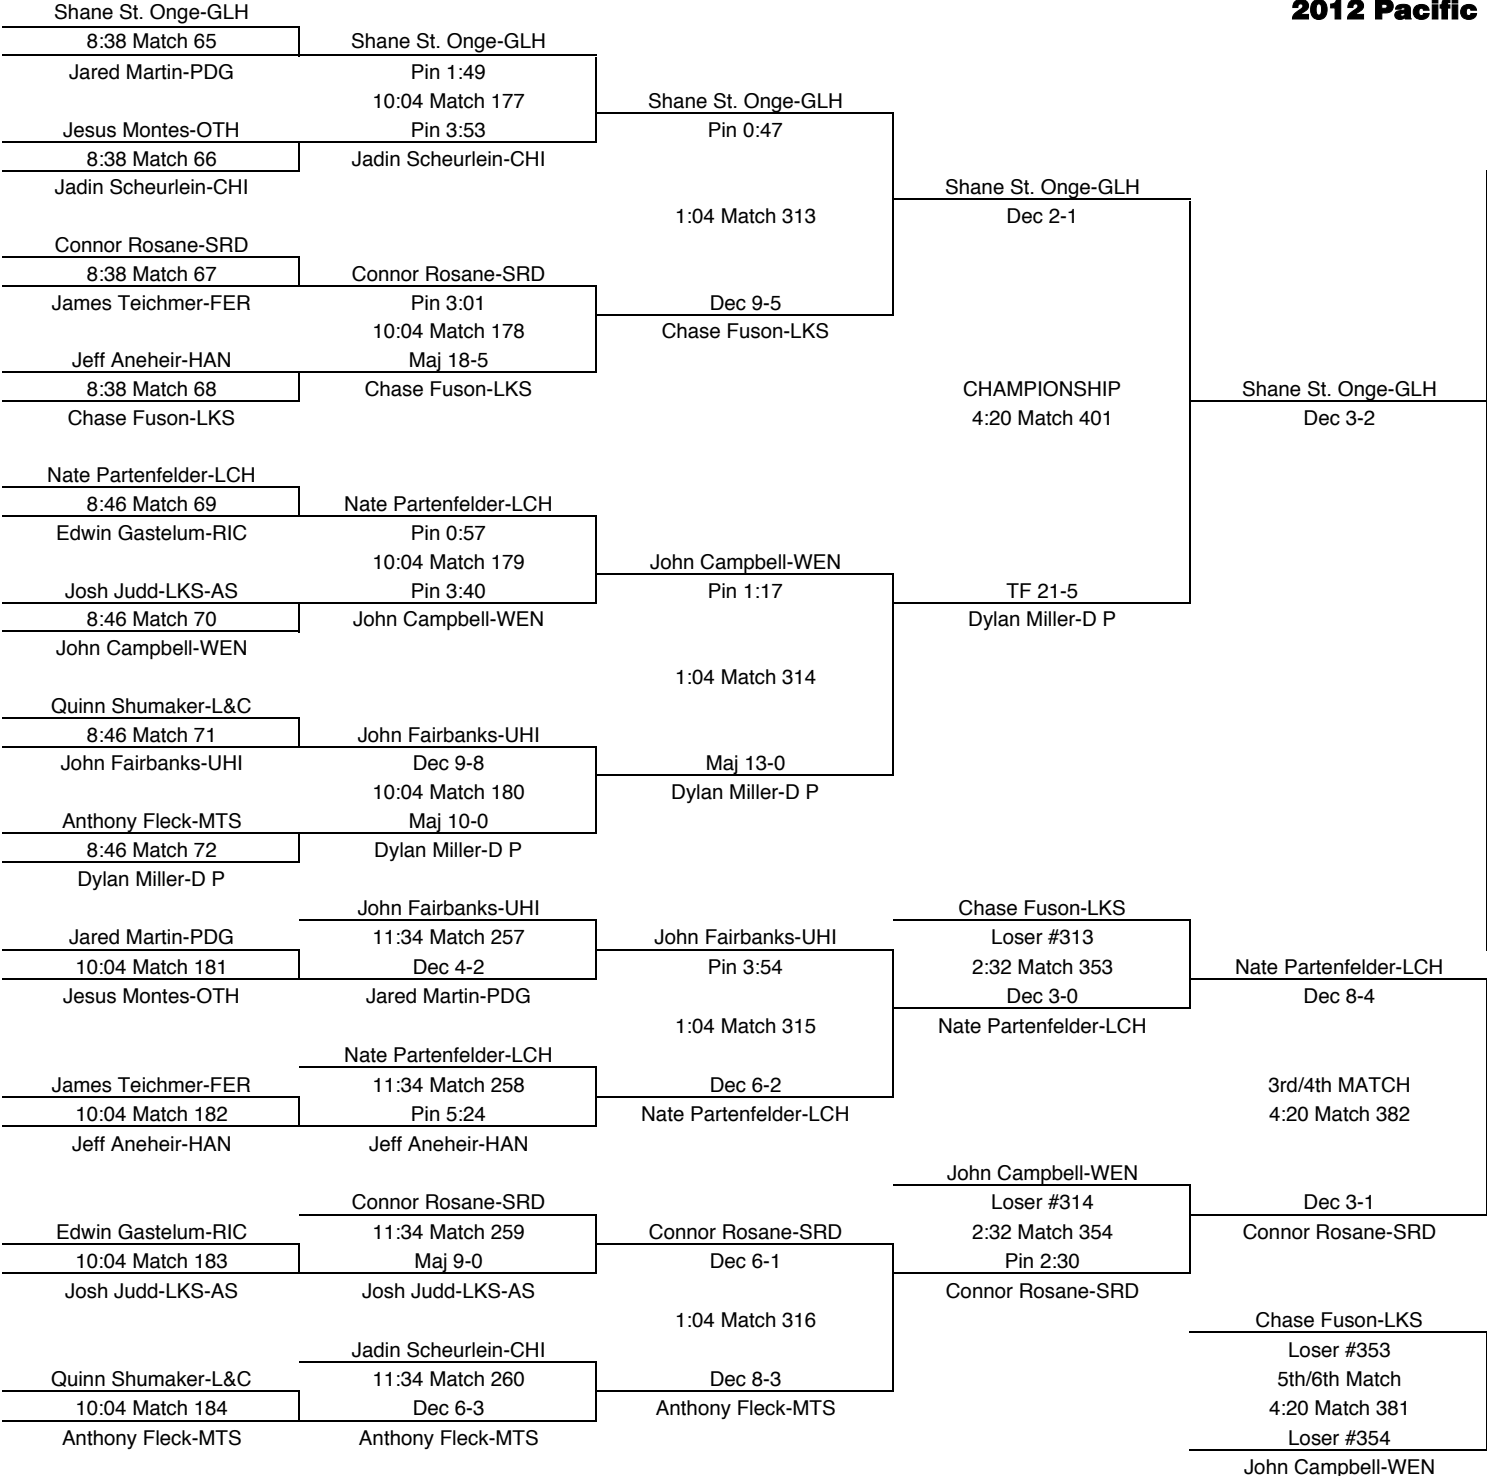

160

TEAM POINTS-160	
4	CHI-Chiawana
21.5	D P-Deer Park
0	FER-Ferris
0	FHD-Flathead
26	GLH-Glacier HS
3	HAN-Hanford
0	L&C-Lewis & Clark
16	LCH-Lake City
8	LKS-Lakeside
2	MTS-Mt. Spokane
0	N C-North Central
0	OTH-Othello
1	PDG-Pigdogs
0	RIC-Richland
0	S P-Shadle Park
16	SRD-Southridge
5	UHI-University
13	WEN-Wenatchee
0	

FINAL PLACES-160	
1st	Shane St. Onge-GLH
2nd	Dylan Miller-D P
3rd	Nate Partenfelder-LCH
4th	Connor Rosane-SRD
5th	John Campbell-WEN
6th	Chase Fuson-LKS