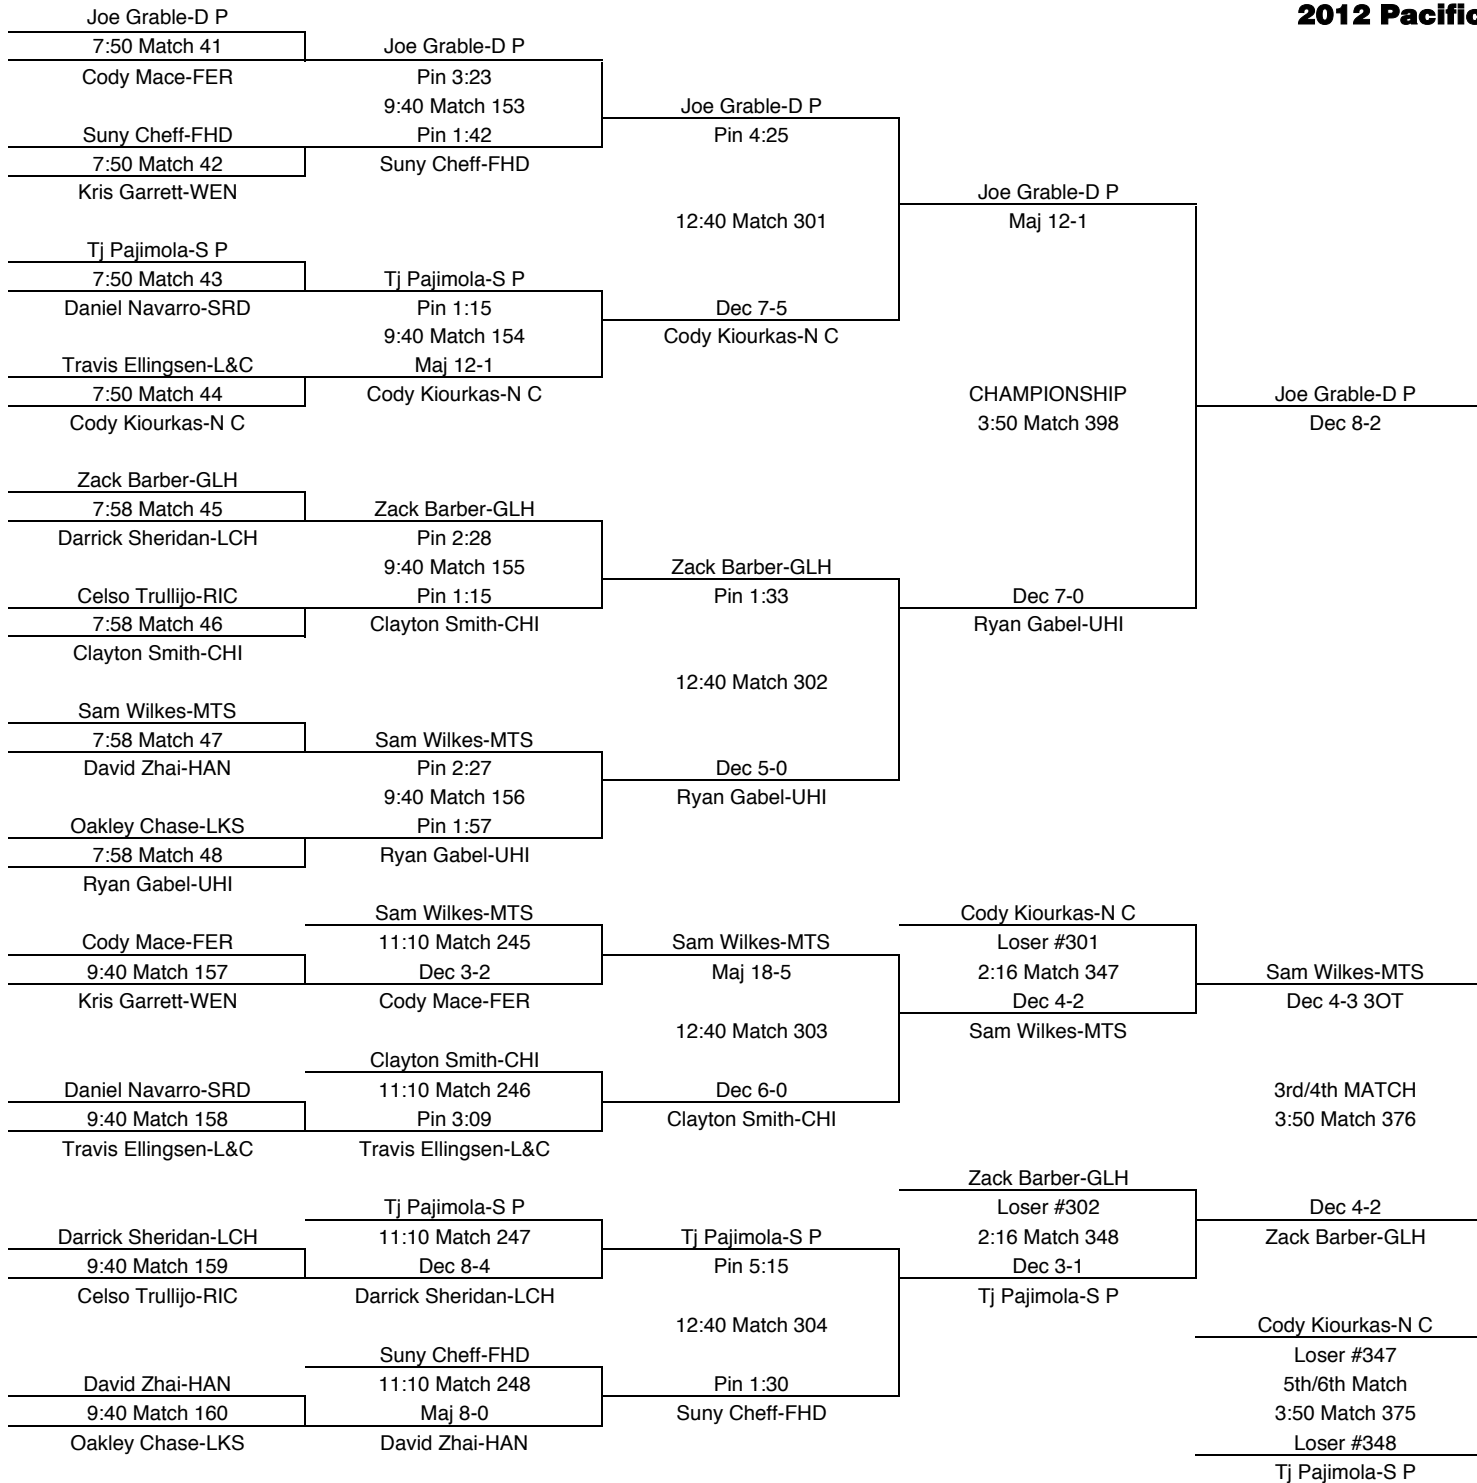

138

TEAM POINTS-138	
5	CHI-Chiawana
27	D P-Deer Park
1	FER-Ferris
7	FHD-Flathead
16	GLH-Glacier HS
2	HAN-Hanford
3	L&C-Lewis & Clark
1	LCH-Lake City
0	LKS-Lakeside
17	MTS-Mt. Spokane
12	N C-North Central
0	OTH-Othello
0	PDG-Pigdogs
0	RIC-Richland
11	S P-Shadle Park
0	SRD-Southridge
20	UHI-University
0	WEN-Wenatchee
0	

FINAL PLACES-138	
1st	Joe Grable-D P
2nd	Ryan Gabel-UHI
3rd	Sam Wilkes-MTS
4th	Zack Barber-GLH
5th	Cody Kiourkas-N C
6th	Tj Pajimola-S P