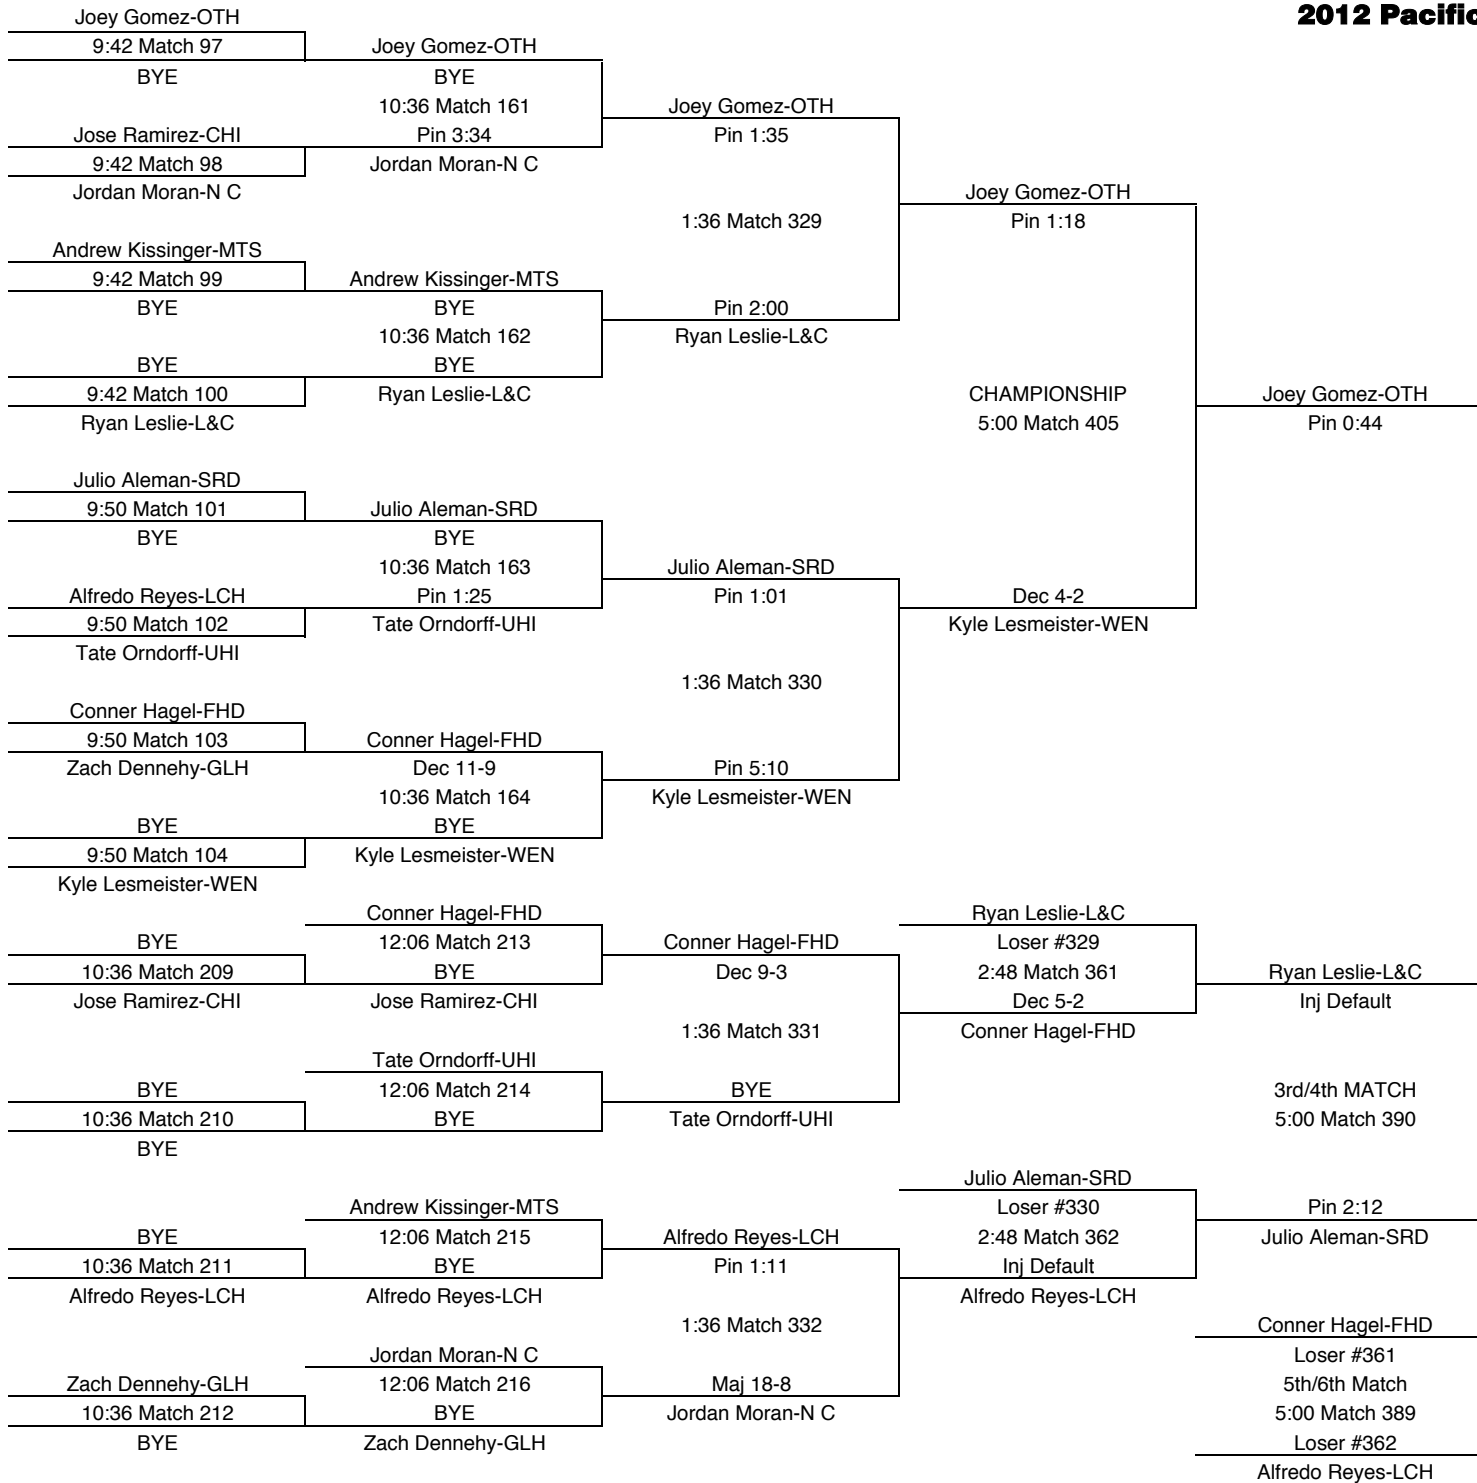

220

TEAM POINTS-220	
1	CHI-Chiawana
0	D P-Deer Park
0	FER-Ferris
7	FHD-Flathead
1	GLH-Glacier HS
0	HAN-Hanford
20	L&C-Lewis & Clark
14	LCH-Lake City
0	LKS-Lakeside
0	MTS-Mt. Spokane
6	N C-North Central
28	OTH-Othello
0	PDG-Pigdogs
0	RIC-Richland
0	S P-Shadle Park
16	SRD-Southridge
5	UHI-University
20	WEN-Wenatchee
0	

FINAL PLACES-220	
1st	Joey Gomez-OTH
2nd	Kyle Lesmeister-WEN
3rd	Ryan Leslie-L&C
4th	Julio Aleman-SRD
5th	Alfredo Reyes-LCH
6th	Conner Hagel-FHD