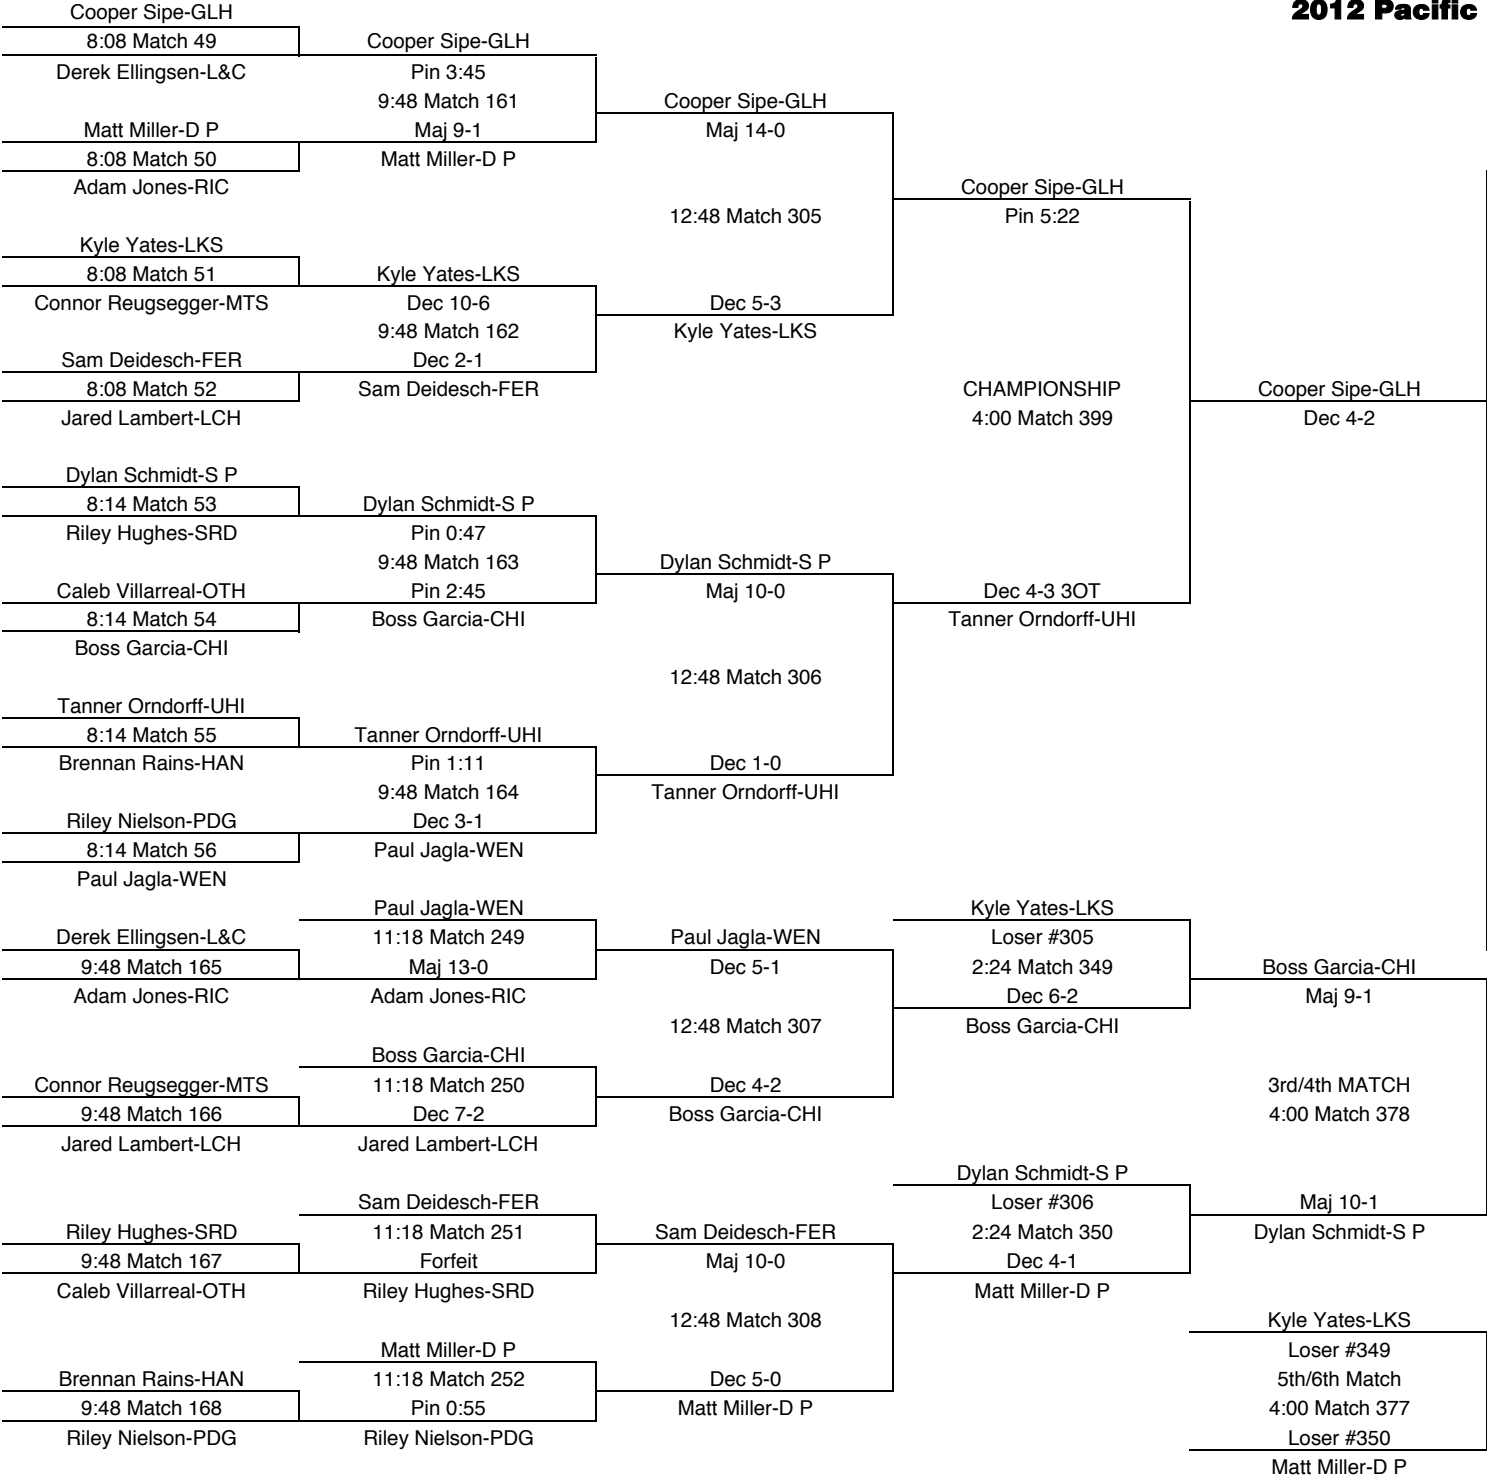

145

TEAM POINTS-145	
15	CHI-Chiawana
10	D P-Deer Park
4	FER-Ferris
0	FHD-Flathead
27	GLH-Glacier HS
0	HAN-Hanford
0	L&C-Lewis & Clark
1	LCH-Lake City
7	LKS-Lakeside
0	MTS-Mt. Spokane
0	N C-North Central
0	OTH-Othello
3	PDG-Pigdogs
2	RIC-Richland
18	S P-Shadle Park
1	SRD-Southridge
20	UHI-University
3	WEN-Wenatchee
0	

FINAL PLACES-145	
1st	Cooper Sipe-GLH
2nd	Tanner Orndorff-UHI
3rd	Dylan Schmidt-S P
4th	Boss Garcia-CHI
5th	Matt Miller-D P
6th	Kyle Yates-LKS