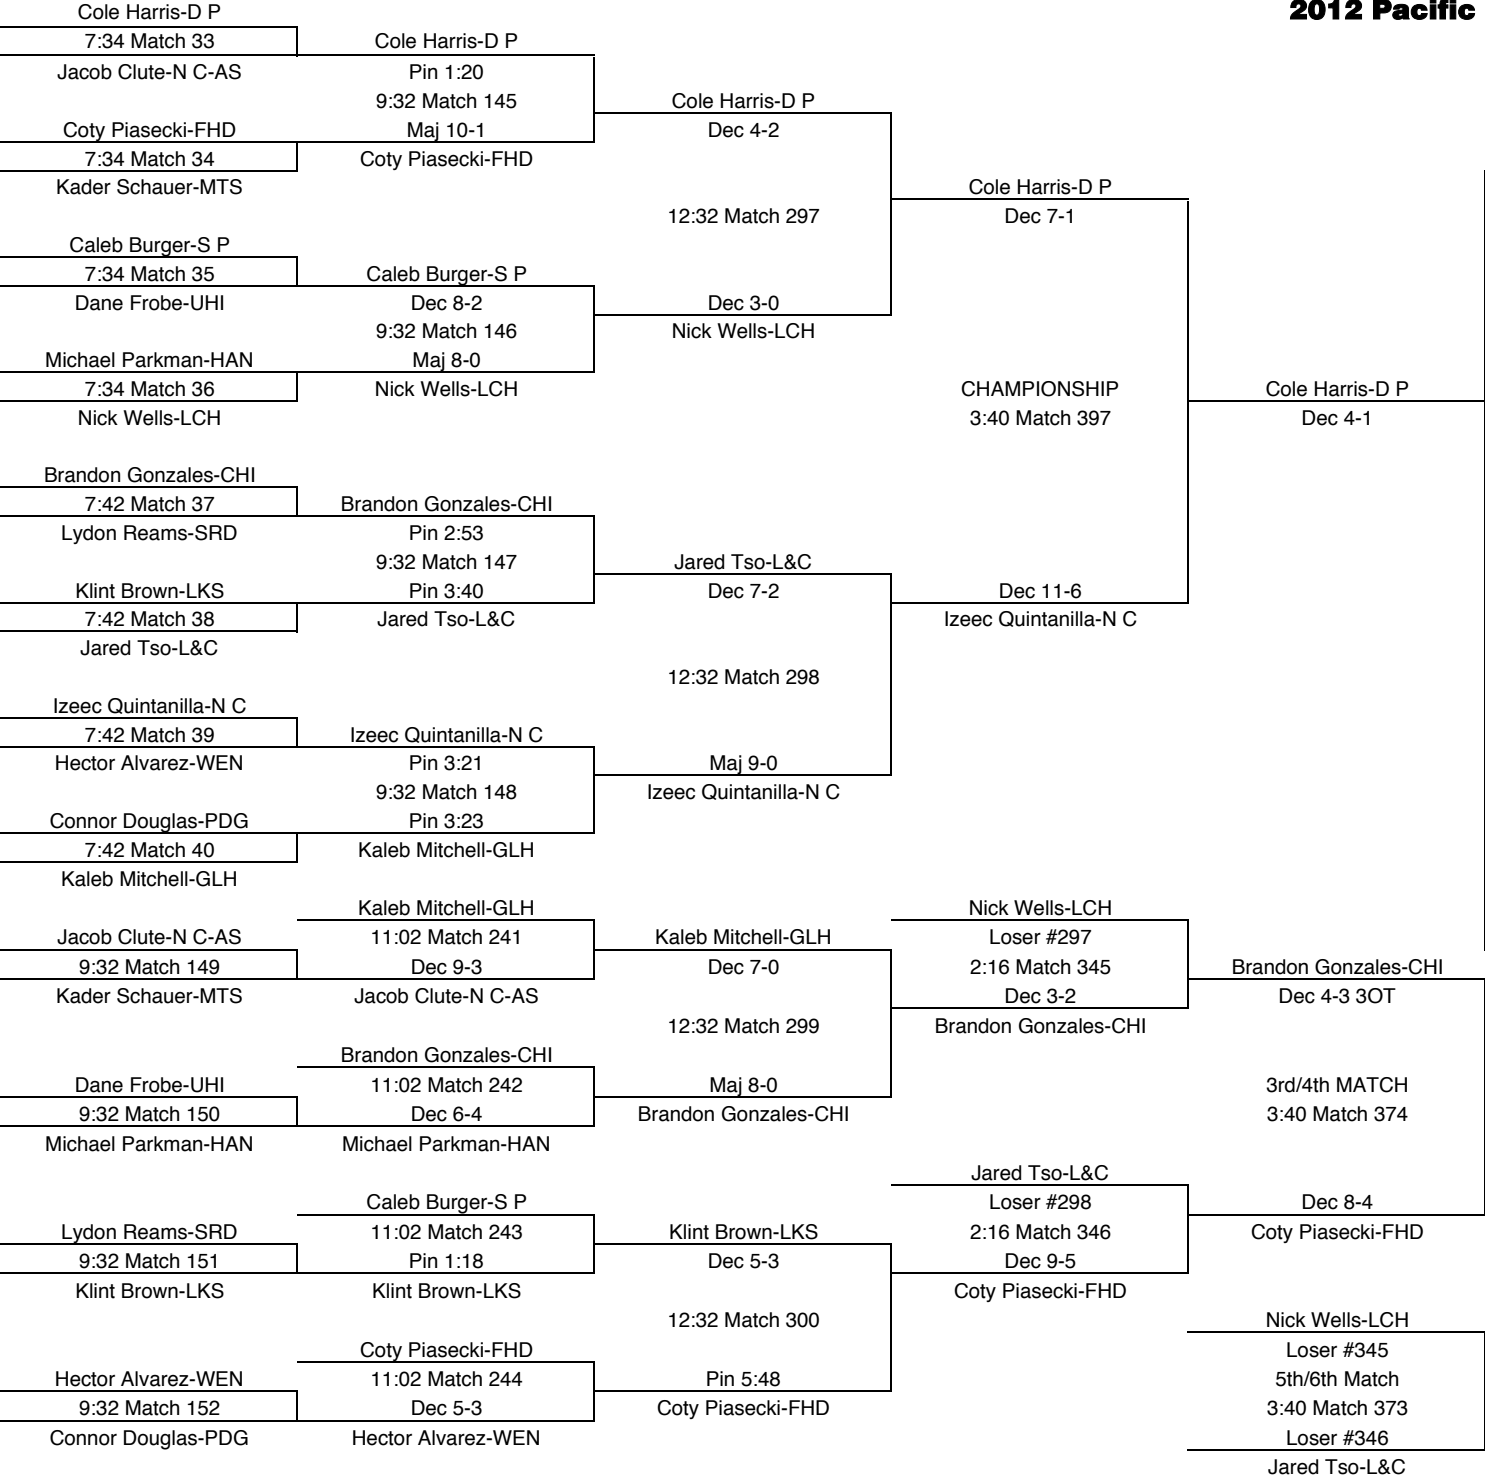

132

TEAM POINTS-132	
15	CHI-Chiawana
24	D P-Deer Park
0	FER-Ferris
17	FHD-Flathead
5	GLH-Glacier HS
1	HAN-Hanford
11	L&C-Lewis & Clark
8	LCH-Lake City
4	LKS-Lakeside
0	MTS-Mt. Spokane
21	N C-North Central
0	OTH-Othello
0	PDG-Pigdogs
0	RIC-Richland
2	S P-Shadle Park
0	SRD-Southridge
0	UHI-University
1	WEN-Wenatchee
0	

FINAL PLACES-132	
1st	Cole Harris-D P
2nd	Izeec Quintanilla-N C
3rd	Coty Piasecki-FHD
4th	Brandon Gonzales-CHI
5th	Jared Tso-L&C
6th	Nick Wells-LCH