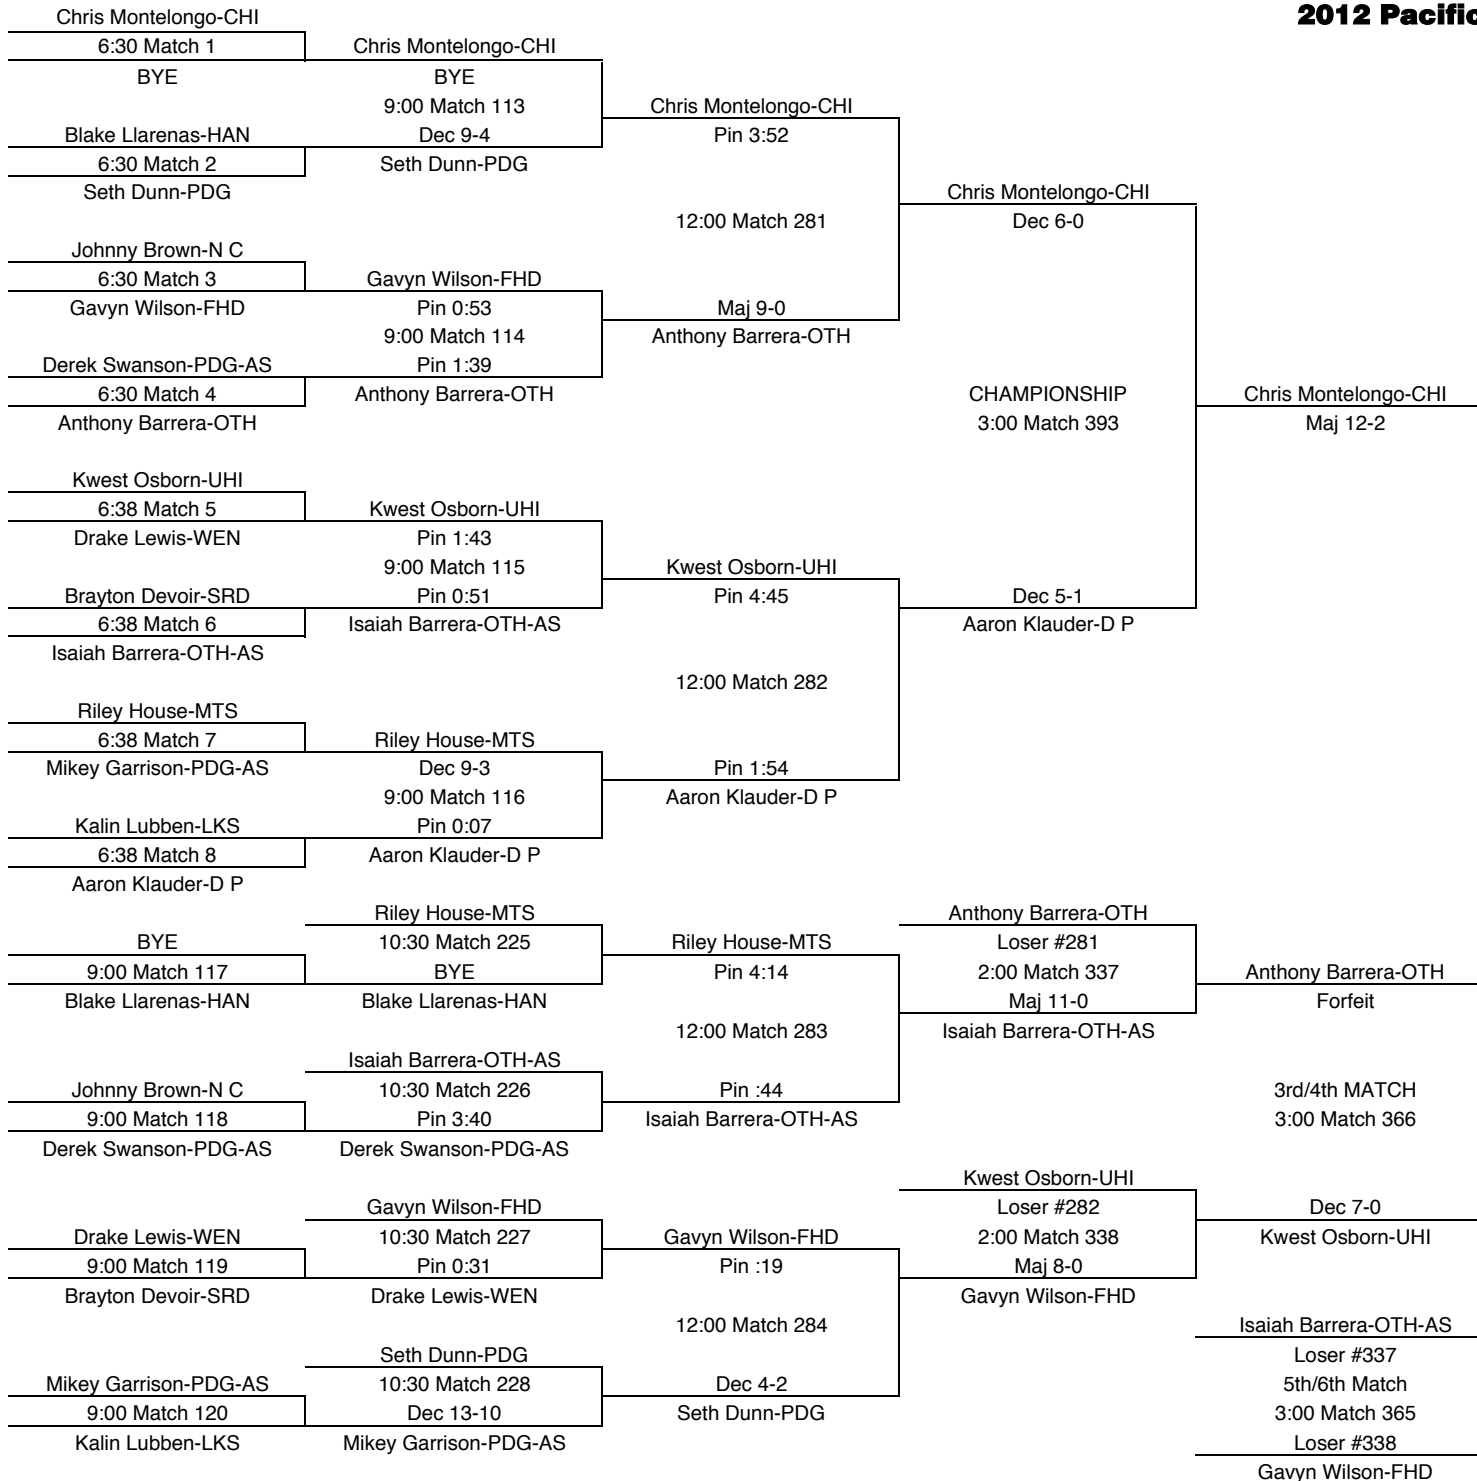

# 106

TEAM POINTS-106	
25	CHI-Chiawana
22	D P-Deer Park
0	FER-Ferris
12	FHD-Flathead
0	GLH-Glacier HS
1	HAN-Hanford
0	L&C-Lewis & Clark
0	LCH-Lake City
0	LKS-Lakeside
5	MTS-Mt. Spokane
0	N C-North Central
17	OTH-Othello
3	PDG-Pigdogs
0	RIC-Richland
0	S P-Shadle Park
0	SRD-Southridge
16	UHI-University
3	WEN-Wenatchee
0	