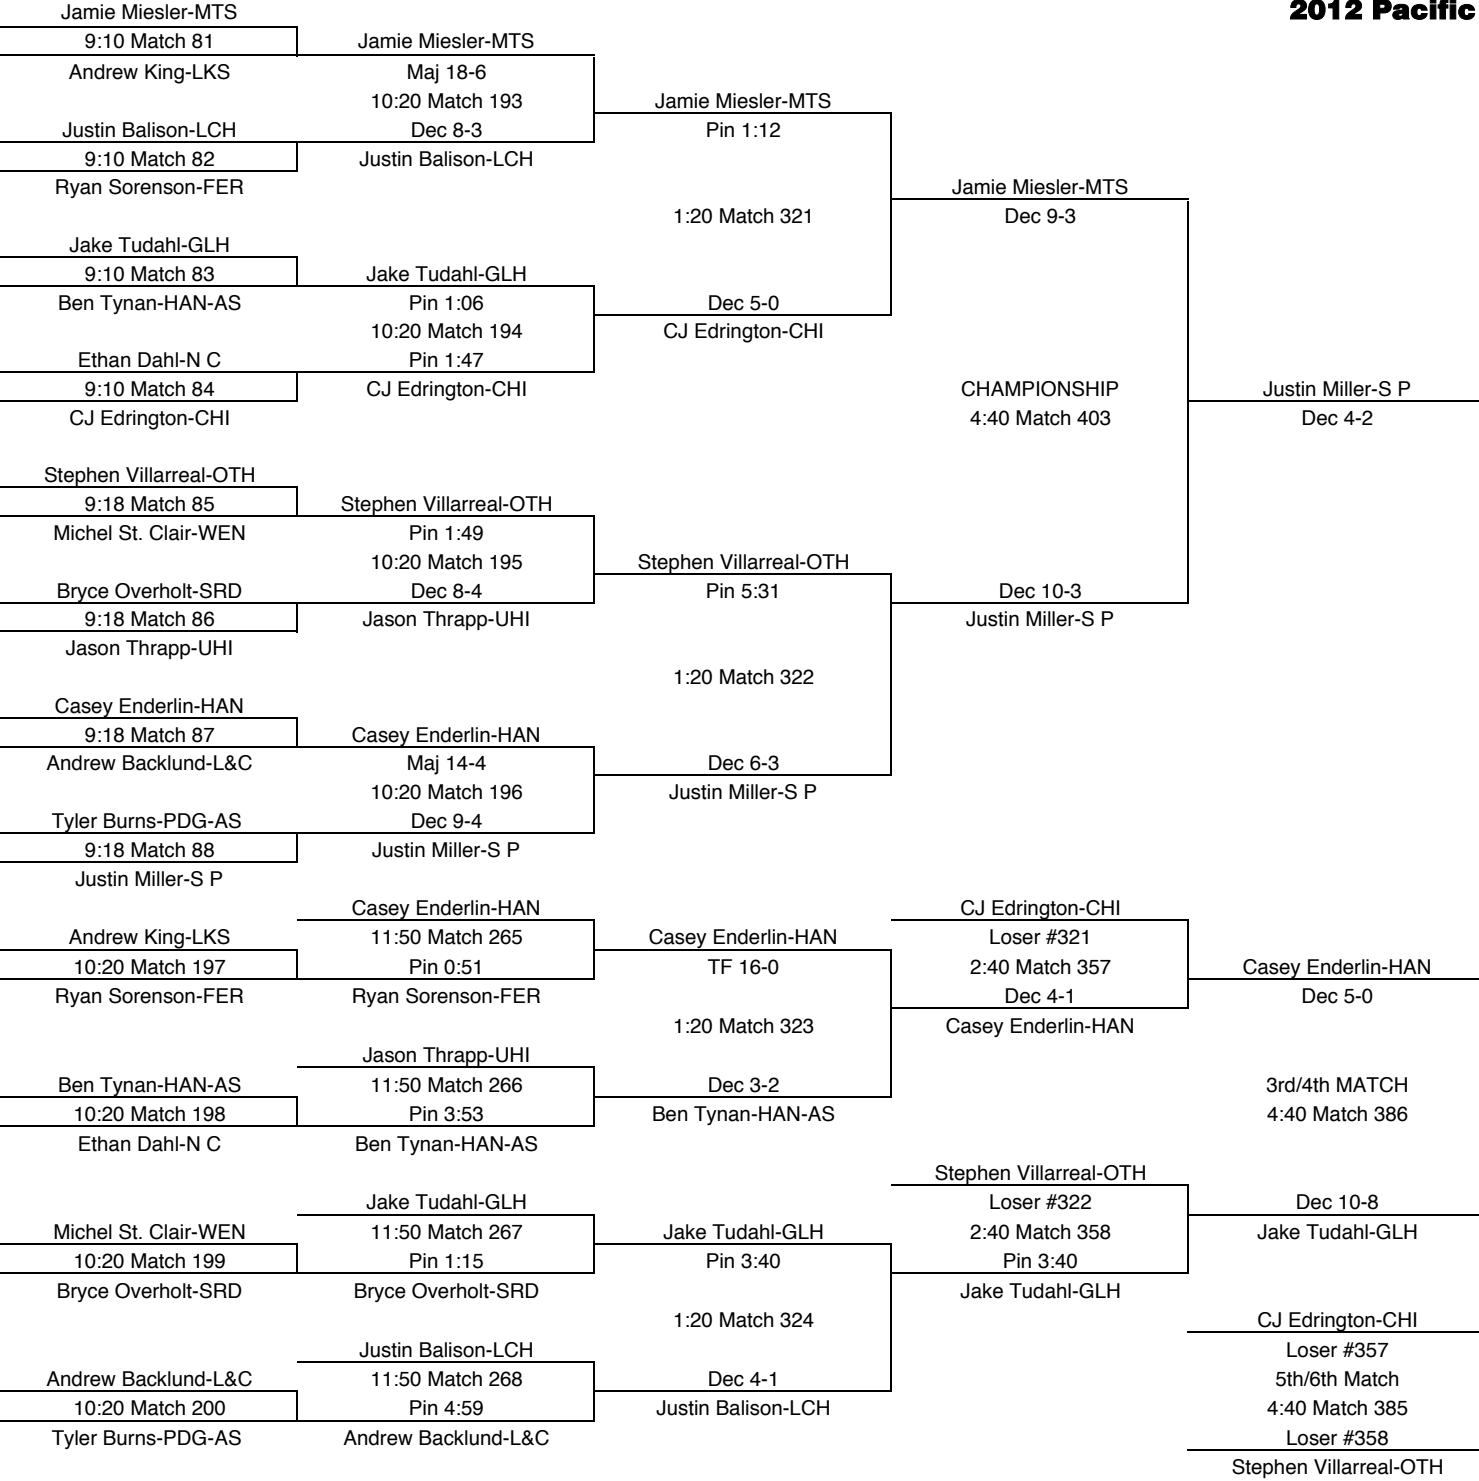

182

TEAM POINTS-182	
13	CHI-Chiawana
0	D P-Deer Park
0	FER-Ferris
0	FHD-Flathead
18	GLH-Glacier HS
16.5	HAN-Hanford
3	L&C-Lewis & Clark
3	LCH-Lake City
0	LKS-Lakeside
21	MTS-Mt. Spokane
0	N C-North Central
9	OTH-Othello
0	PDG-Pigdogs
0	RIC-Richland
22	S P-Shadle Park
3	SRD-Southridge
2	UHI-University
0	WEN-Wenatchee
0	

FINAL PLACES-182	
1st	Justin Miller-S P
2nd	Jamie Miesler-MTS
3rd	Casey Enderlin-HAN
4th	Jake Tudahl-GLH
5th	CJ Edrington-CHI
6th	Stephen Villarreal-OTH