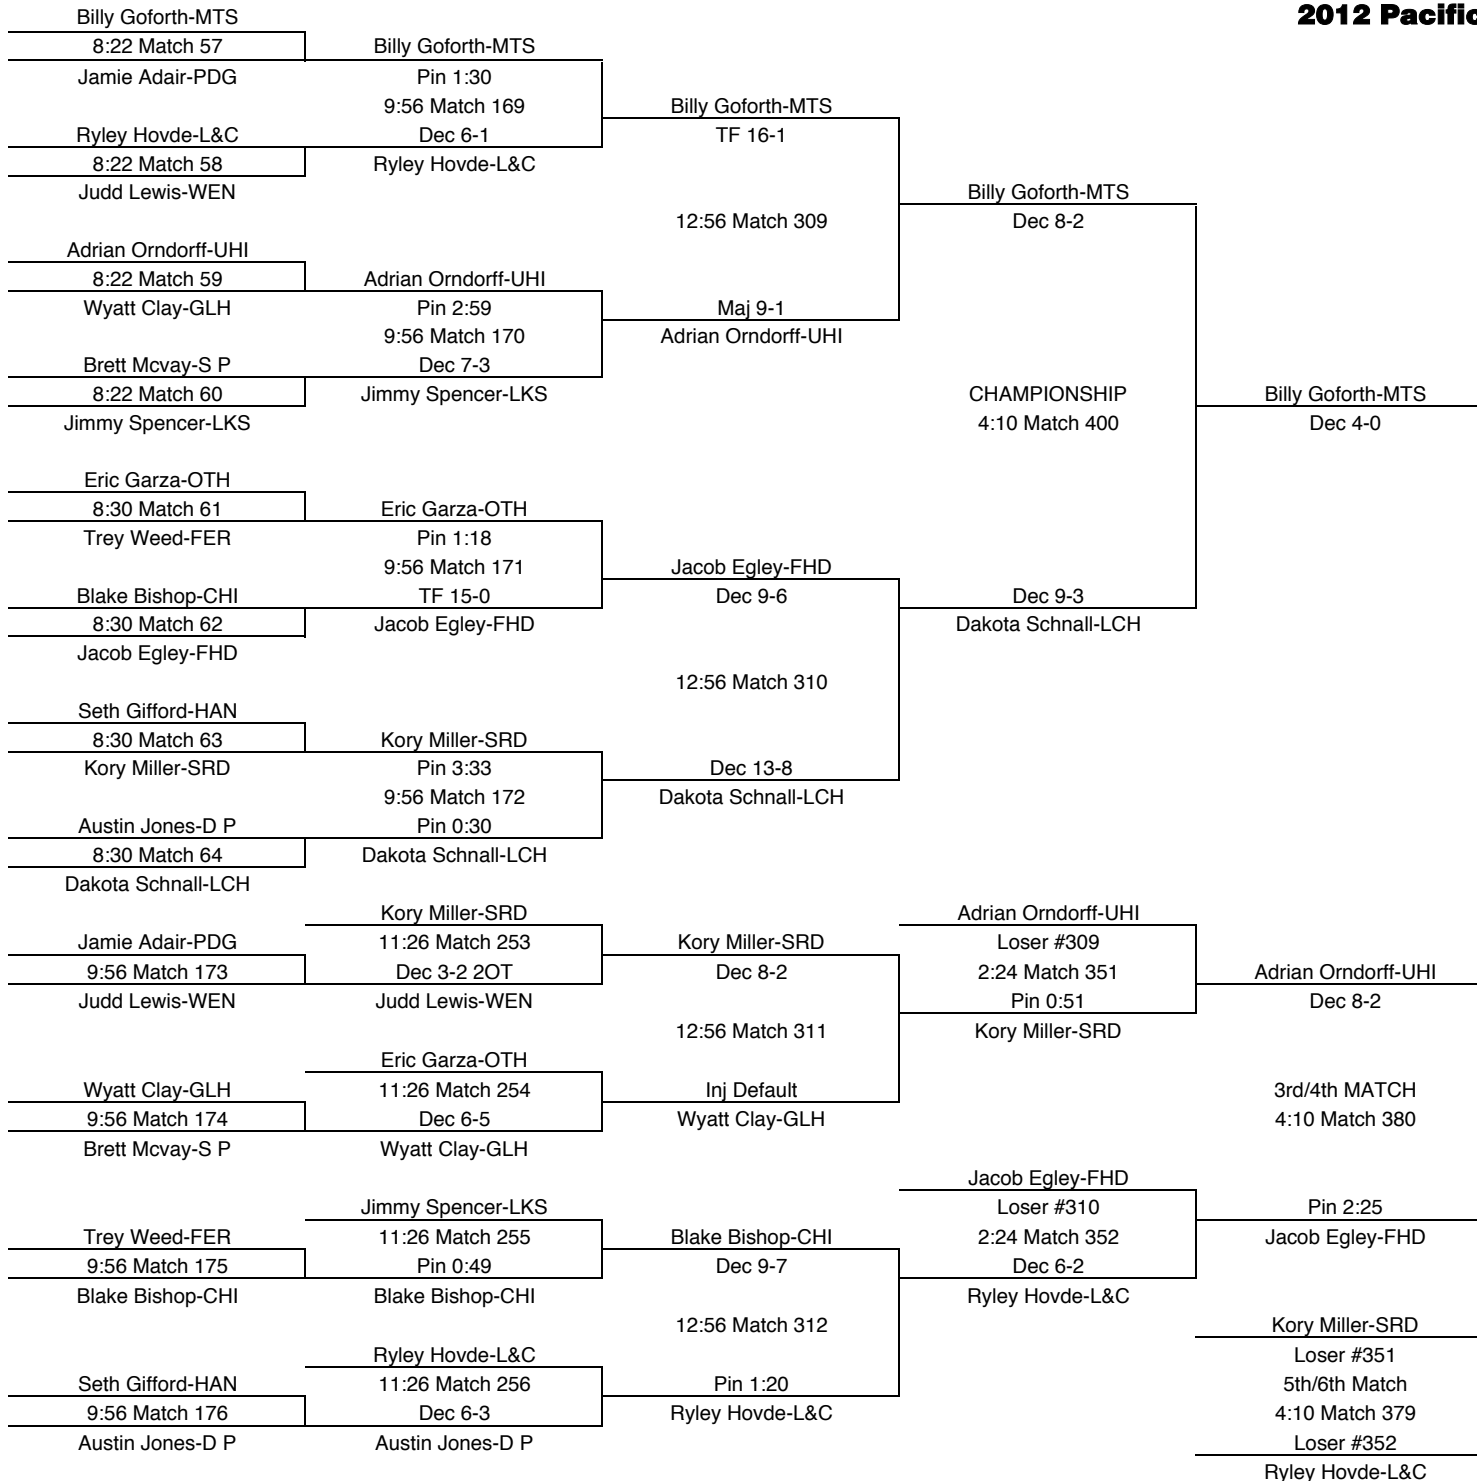

152

TEAM POINTS-152	
4	CHI-Chiawana
1	D P-Deer Park
0	FER-Ferris
15.5	FHD-Flathead
4	GLH-Glacier HS
0	HAN-Hanford
11	L&C-Lewis & Clark
20	LCH-Lake City
2	LKS-Lakeside
25.5	MTS-Mt. Spokane
0	N C-North Central
4	OTH-Othello
0	PDG-Pigdogs
0	RIC-Richland
0	S P-Shadle Park
11	SRD-Southridge
19	UHI-University
1	WEN-Wenatchee
0	

FINAL PLACES-152	
1st	Billy Goforth-MTS
2nd	Dakota Schnall-LCH
3rd	Adrian Orndorff-UHI
4th	Jacob Egley-FHD
5th	Ryley Hovde-L&C
6th	Kory Miller-SRD