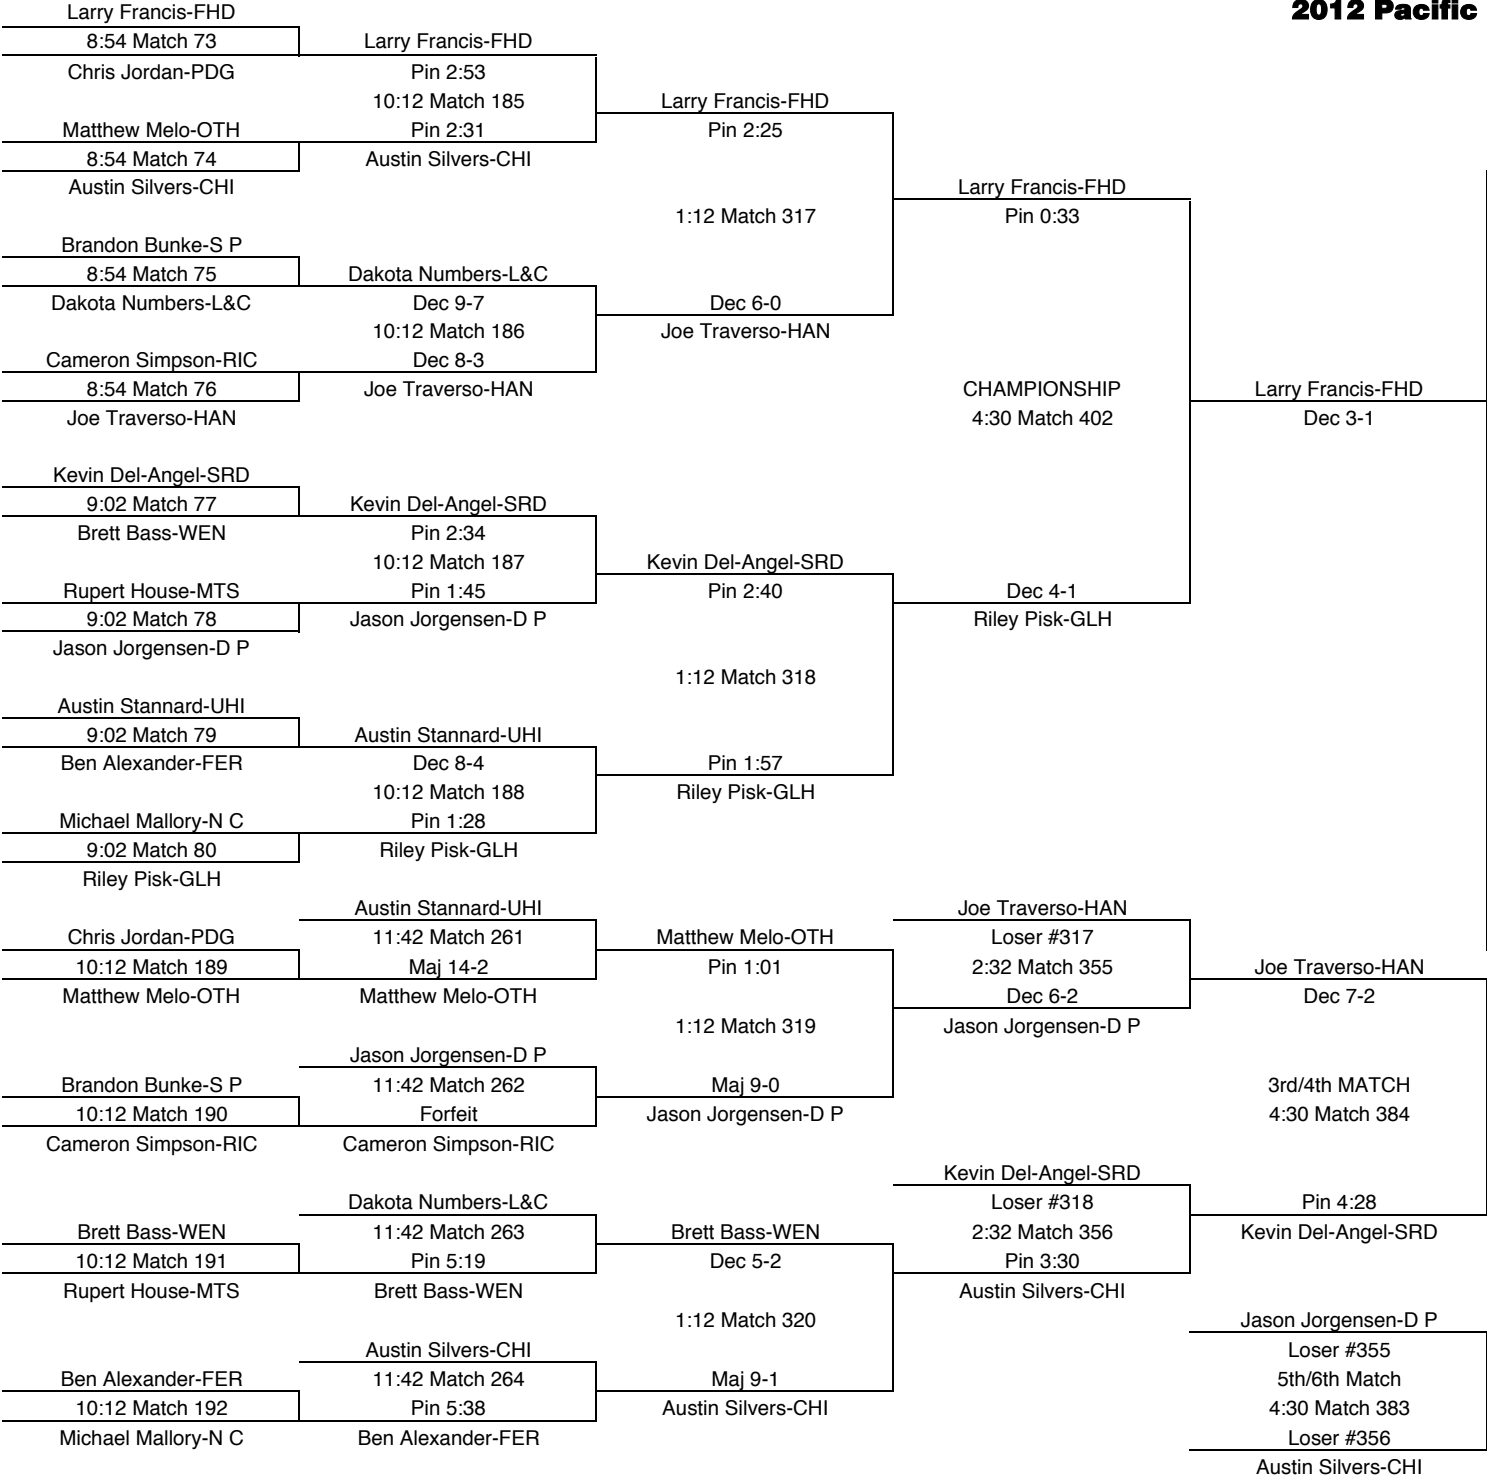

170

TEAM POINTS-170	
14	CHI-Chiawana
10	D P-Deer Park
3	FER-Ferris
28	FHD-Flathead
22	GLH-Glacier HS
12	HAN-Hanford
2	L&C-Lewis & Clark
0	LCH-Lake City
0	LKS-Lakeside
0	MTS-Mt. Spokane
0	N C-North Central
5	OTH-Othello
0	PDG-Pigdogs
1	RIC-Richland
0	S P-Shadle Park
22	SRD-Southridge
2	UHI-University
4	WEN-Wenatchee
0	

FINAL PLACES-170	
1st	Larry Francis-FHD
2nd	Riley Pisk-GLH
3rd	Kevin Del-Angel-SRD
4th	Joe Traverso-HAN
5th	Austin Silvers-CHI
6th	Jason Jorgensen-D P