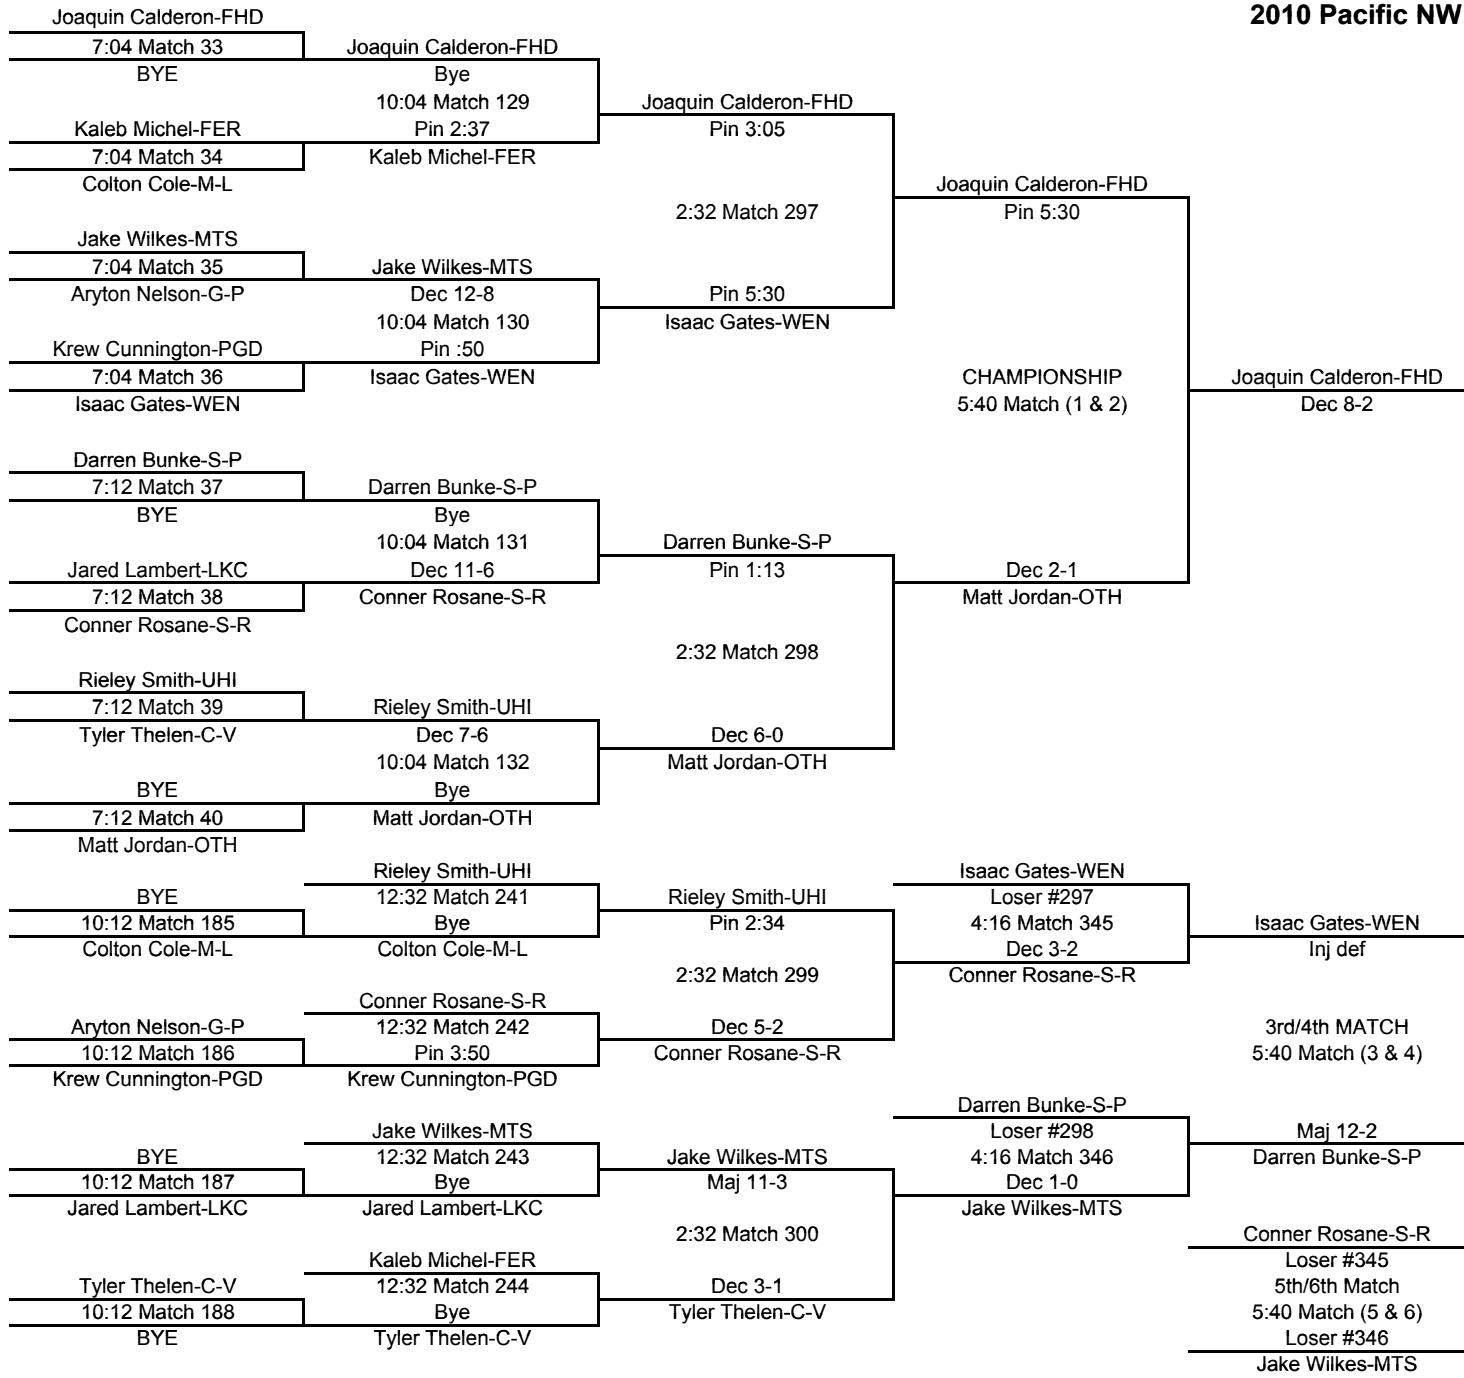

130

TEAM POINTS-130	
2	C-V-Central Valley
4	FER-Ferris
26	FHD-Flathead
0	G-P-Gonzaga Prep
0	LKC-Lake City
0	LKS-Lakeside
0	L-C-Lewis & Clark
0	M-L-Moses Lake
12	MTS-Mt. Spokane
18	OTH-Othello
3	PGD-Pig Dogs
0	REP-Republic
15	S-P-Shadle Park
7	S-R-Southridge
5	UHI-University
20	WEN-Wenatchee

FINAL PLACES-130	
1st	Joaquin Calderon-FHD
2nd	Matt Jordan-OTH
3rd	Isaac Gates-WEN
4th	Darren Bunke-S-P
5th	Jake Wilkes-MTS
6th	Conner Rosane-S-R