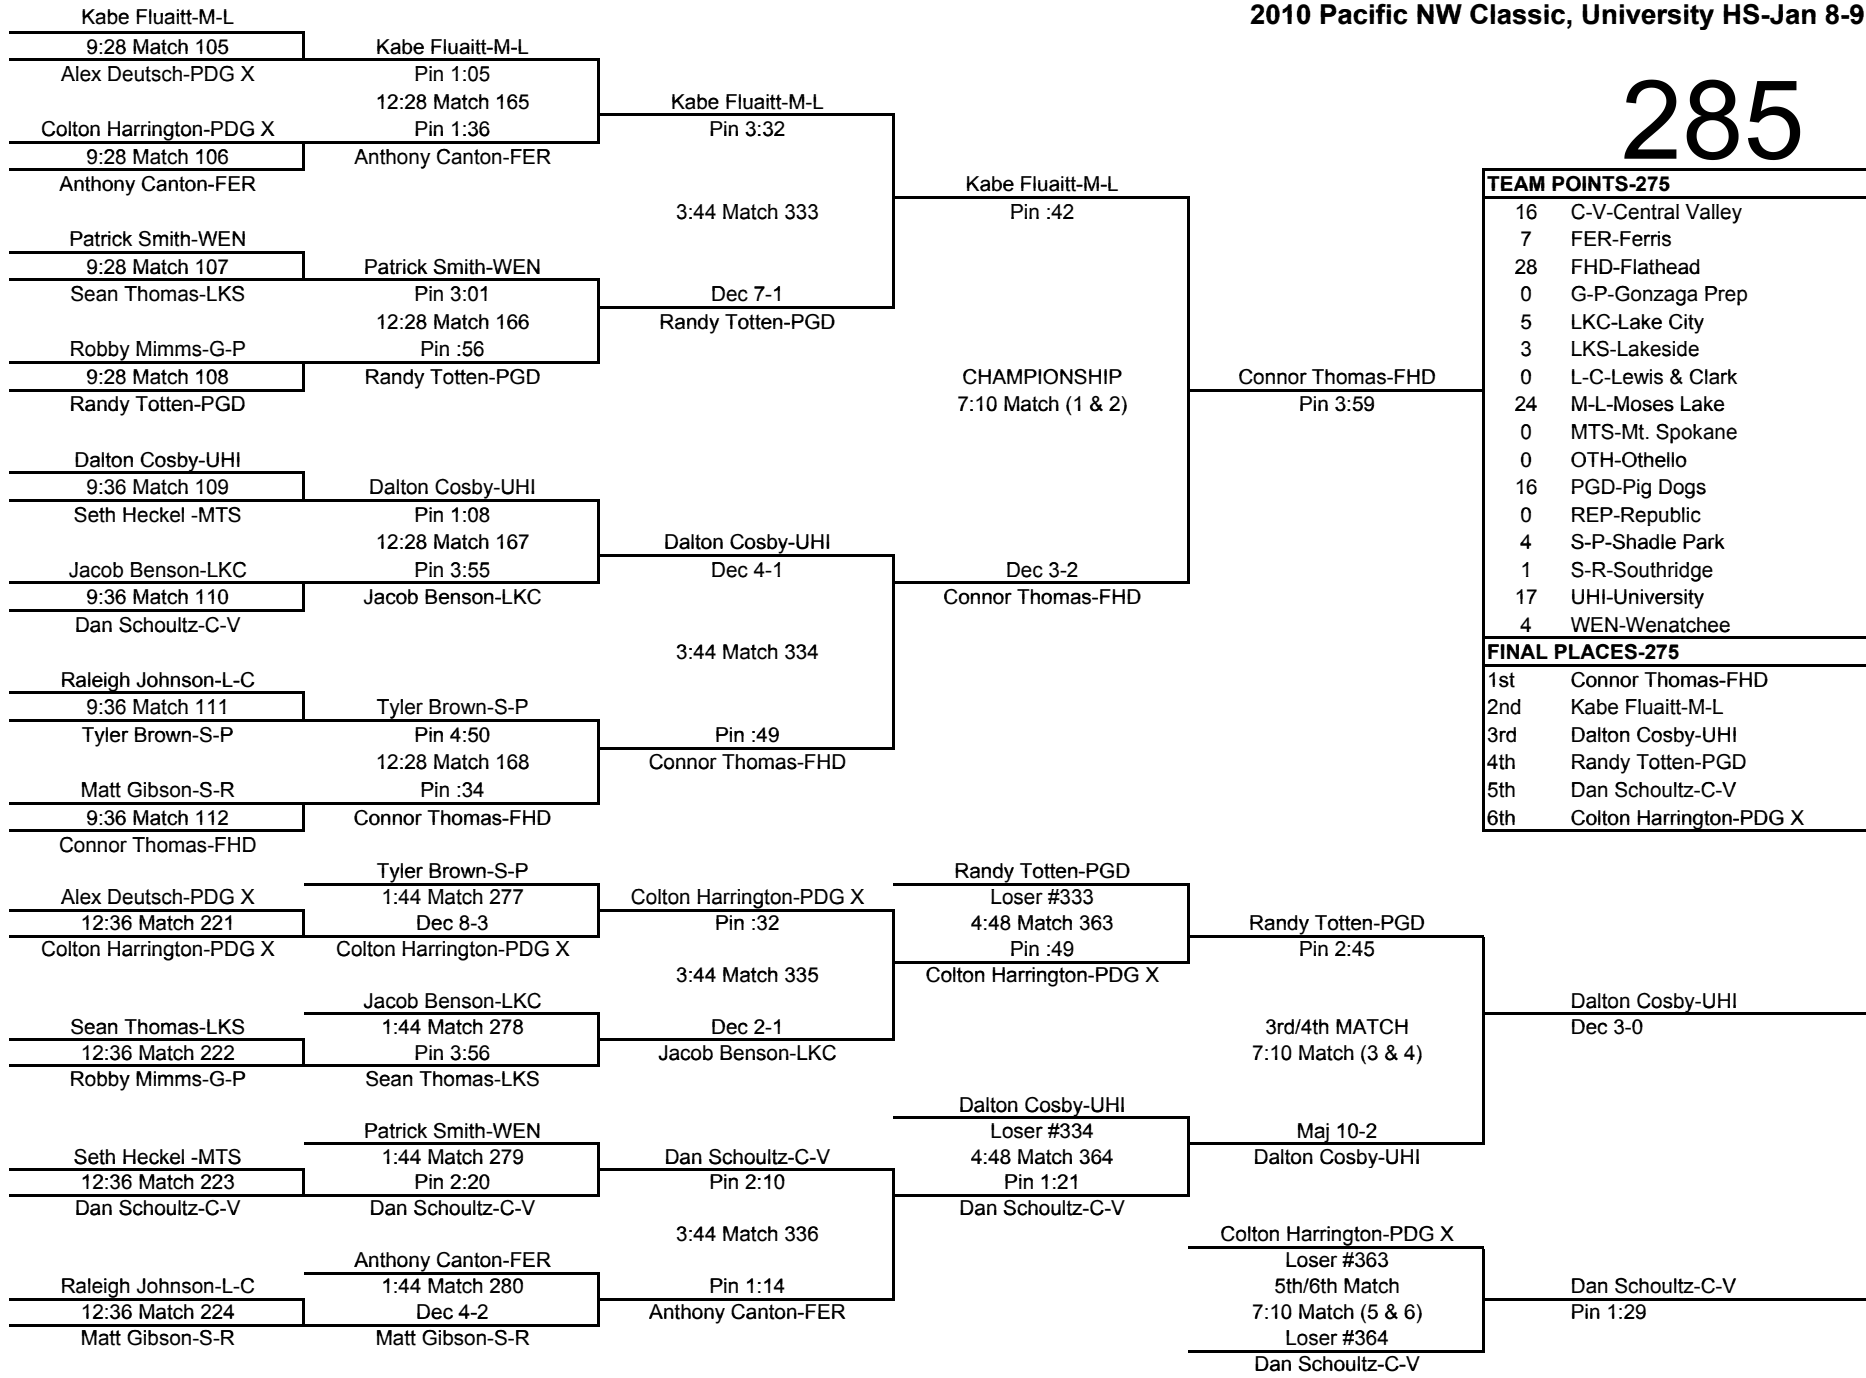

285

TEAMS	TOT.PTS.
UHI-University	244.5
FHD-Flathead	214
M-L-Moses Lake	155
WEN-Wenatchee	135
C-V-Central Valley	129
S-P-Shadle Park	120
OTH-Othello	117
S-R-Southridge	91
MTS-Mt. Spokane	82
FER-Ferris	80
LKS-Lakeside	72.5
REP-Republic	47
LKC-Lake City	42
PGD-Pig Dogs	29
L-C-Lewis & Clark	12
G-P-Gonzaga Prep	7