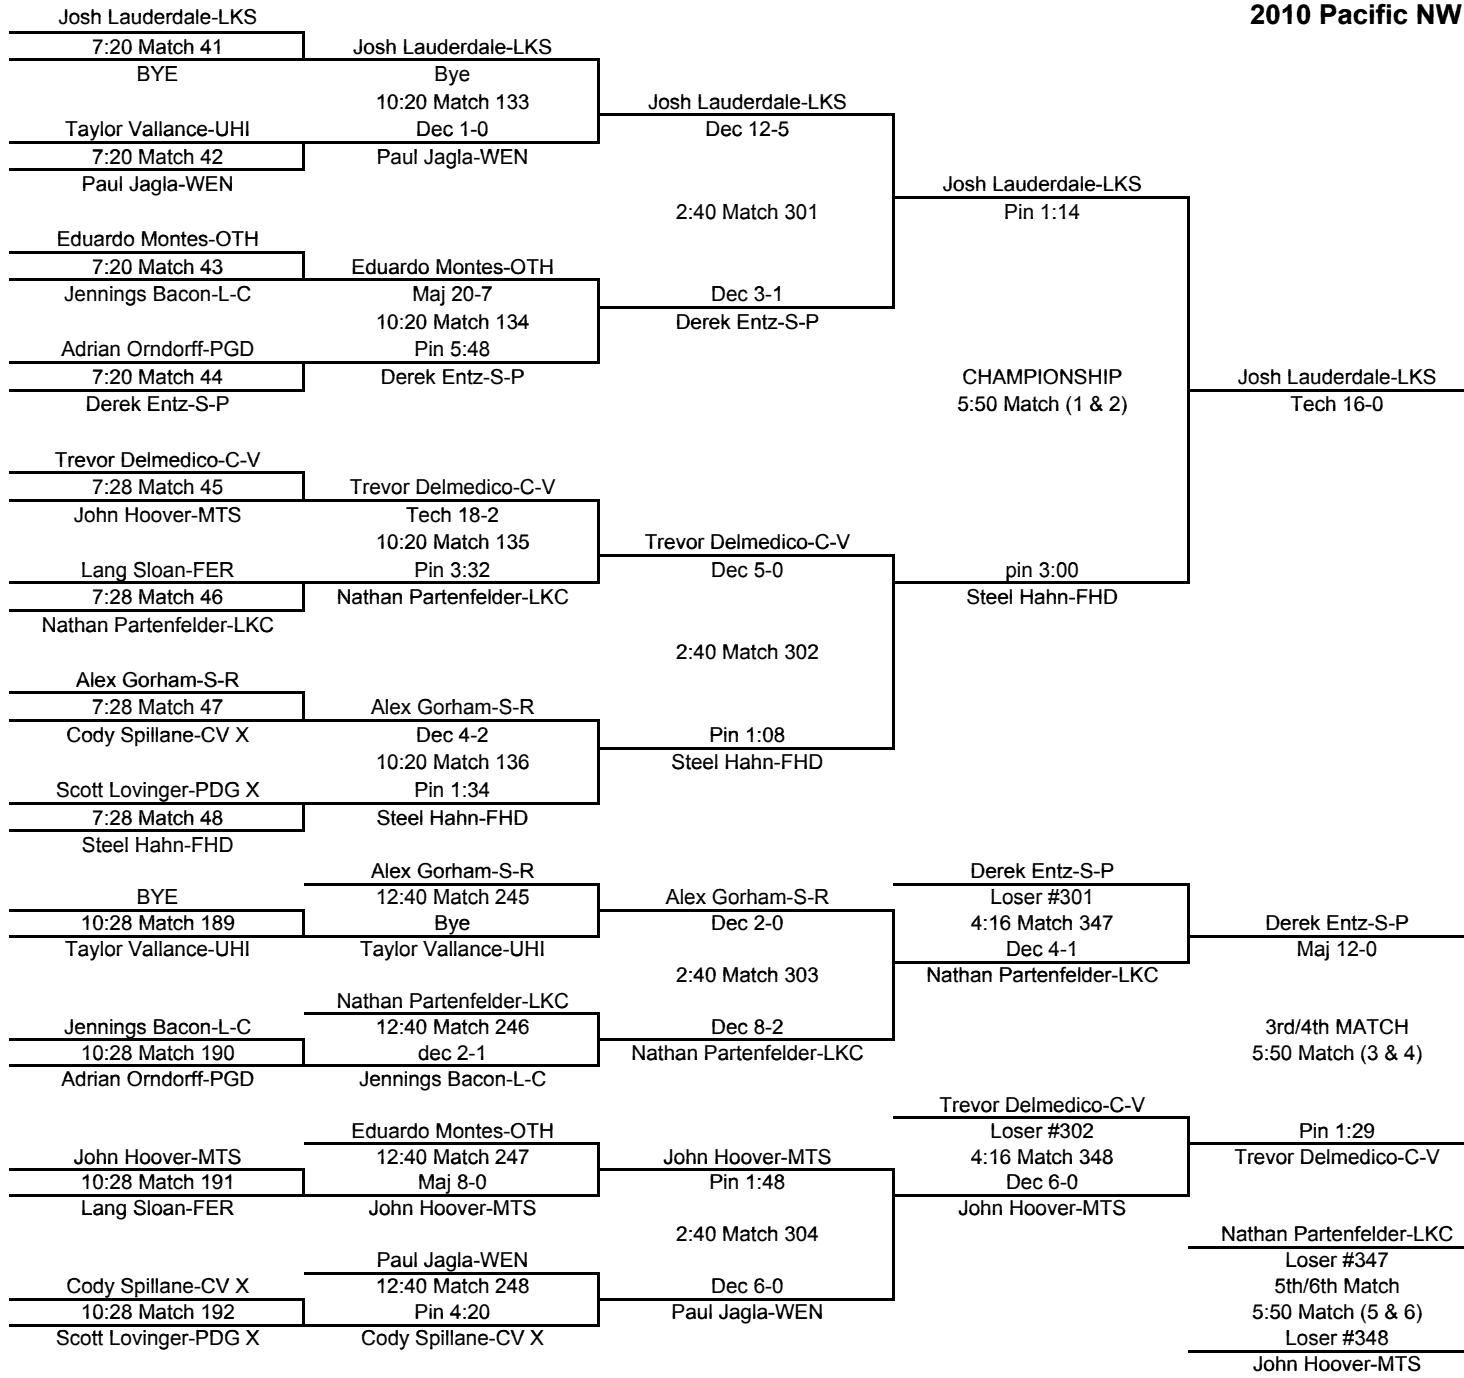

135

TEAM POINTS-135	
15.5	C-V-Central Valley
0	FER-Ferris
24	FHD-Flathead
0	G-P-Gonzaga Prep
9	LKC-Lake City
25.5	LKS-Lakeside
1	L-C-Lewis & Clark
0	M-L-Moses Lake
11	MTS-Mt. Spokane
3	OTH-Othello
0	PGD-Pig Dogs
0	REP-Republic
17	S-P-Shadle Park
3	S-R-Southridge
0	UHI-University
3	WEN-Wenatchee

FINAL PLACES-135	
1st	Josh Lauderdale-LKS
2nd	Steel Hahn-FHD
3rd	Derek Entz-S-P
4th	Trevor Delmedico-C-V
5th	John Hoover-MTS
6th	Nathan Partenfelder-LKC