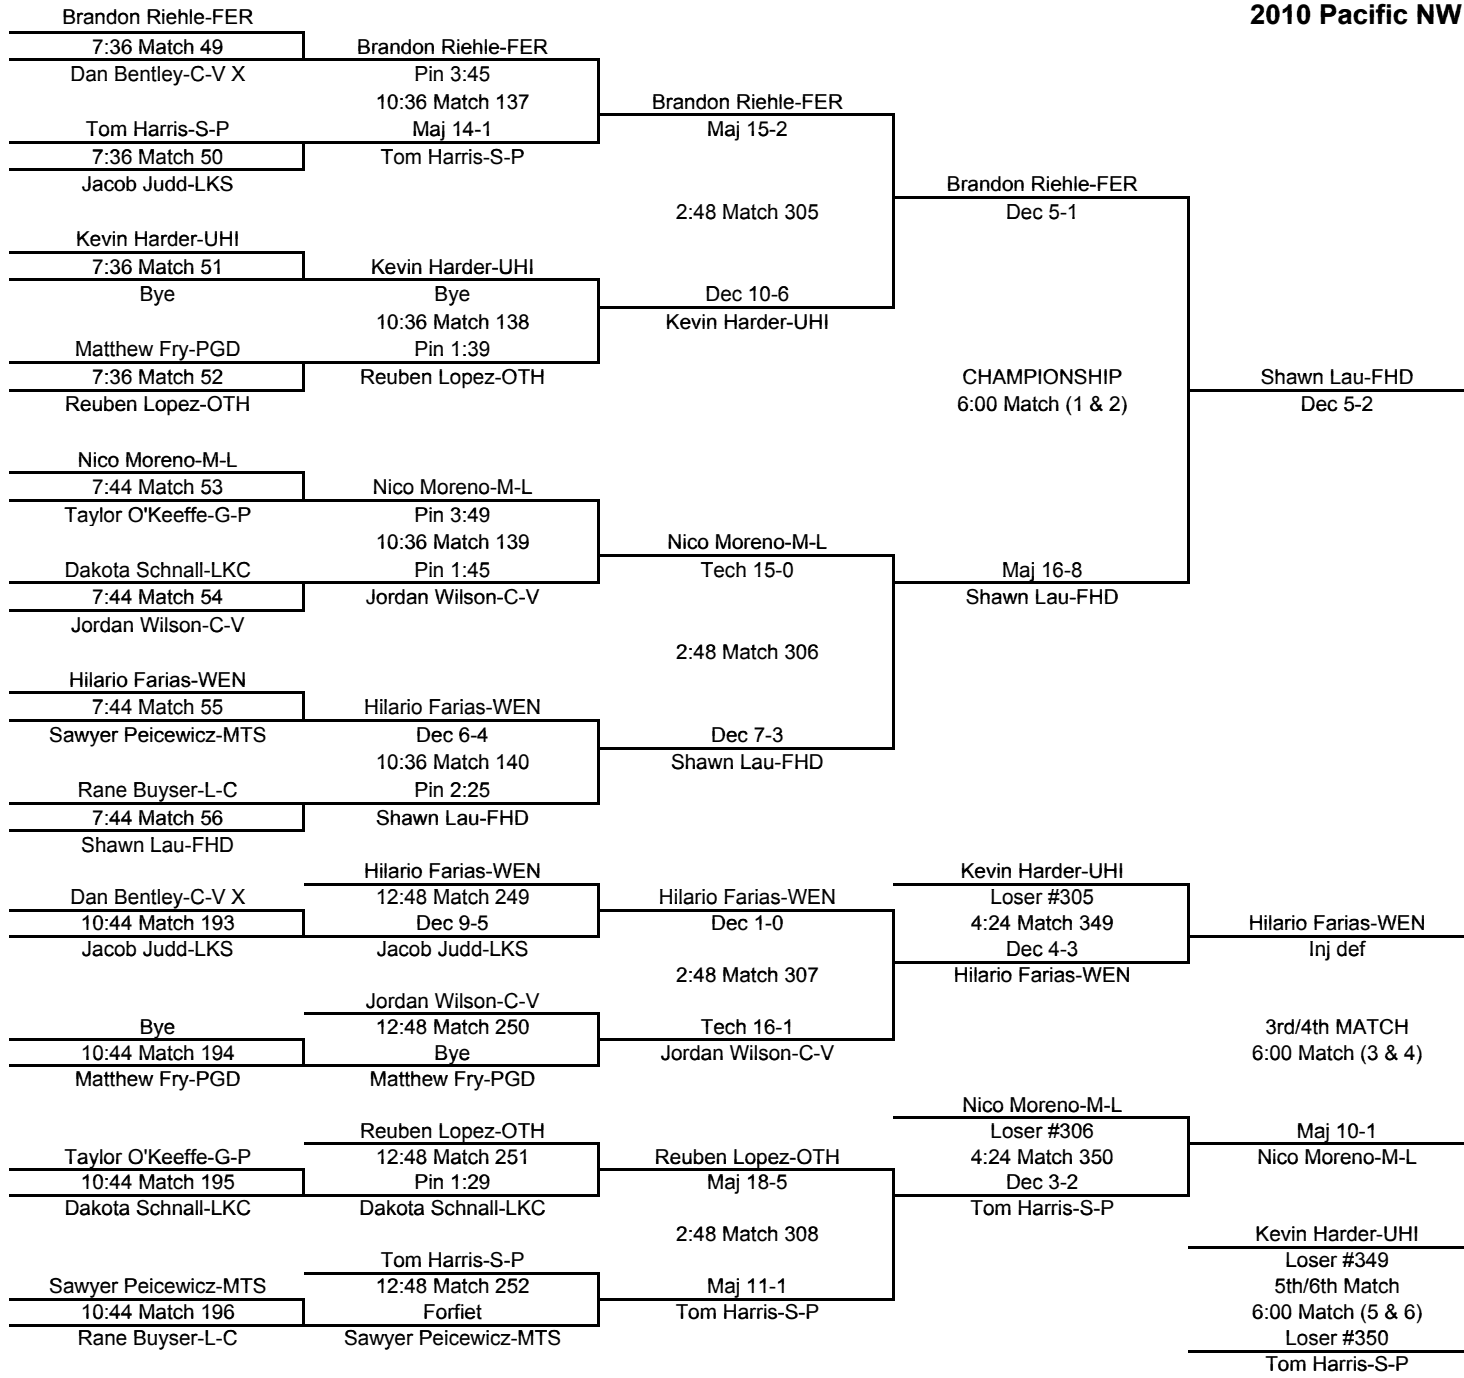

140

TEAM POINTS-140	
6.5	C-V-Central Valley
21	FER-Ferris
25	FHD-Flathead
0	G-P-Gonzaga Prep
3	LKC-Lake City
1	LKS-Lakeside
0	L-C-Lewis & Clark
18.5	M-L-Moses Lake
1	MTS-Mt. Spokane
6	OTH-Othello
1	PGD-Pig Dogs
0	REP-Republic
13	S-P-Shadle Park
0	S-R-Southridge
7	UHI-University
14	WEN-Wenatchee

FINAL PLACES-140	
1st	Shawn Lau-FHD
2nd	Brandon Riehle-FER
3rd	Nico Moreno-M-L
4th	Hilario Farias-WEN
5th	Tom Harris-S-P
6th	Kevin Harder-UHI