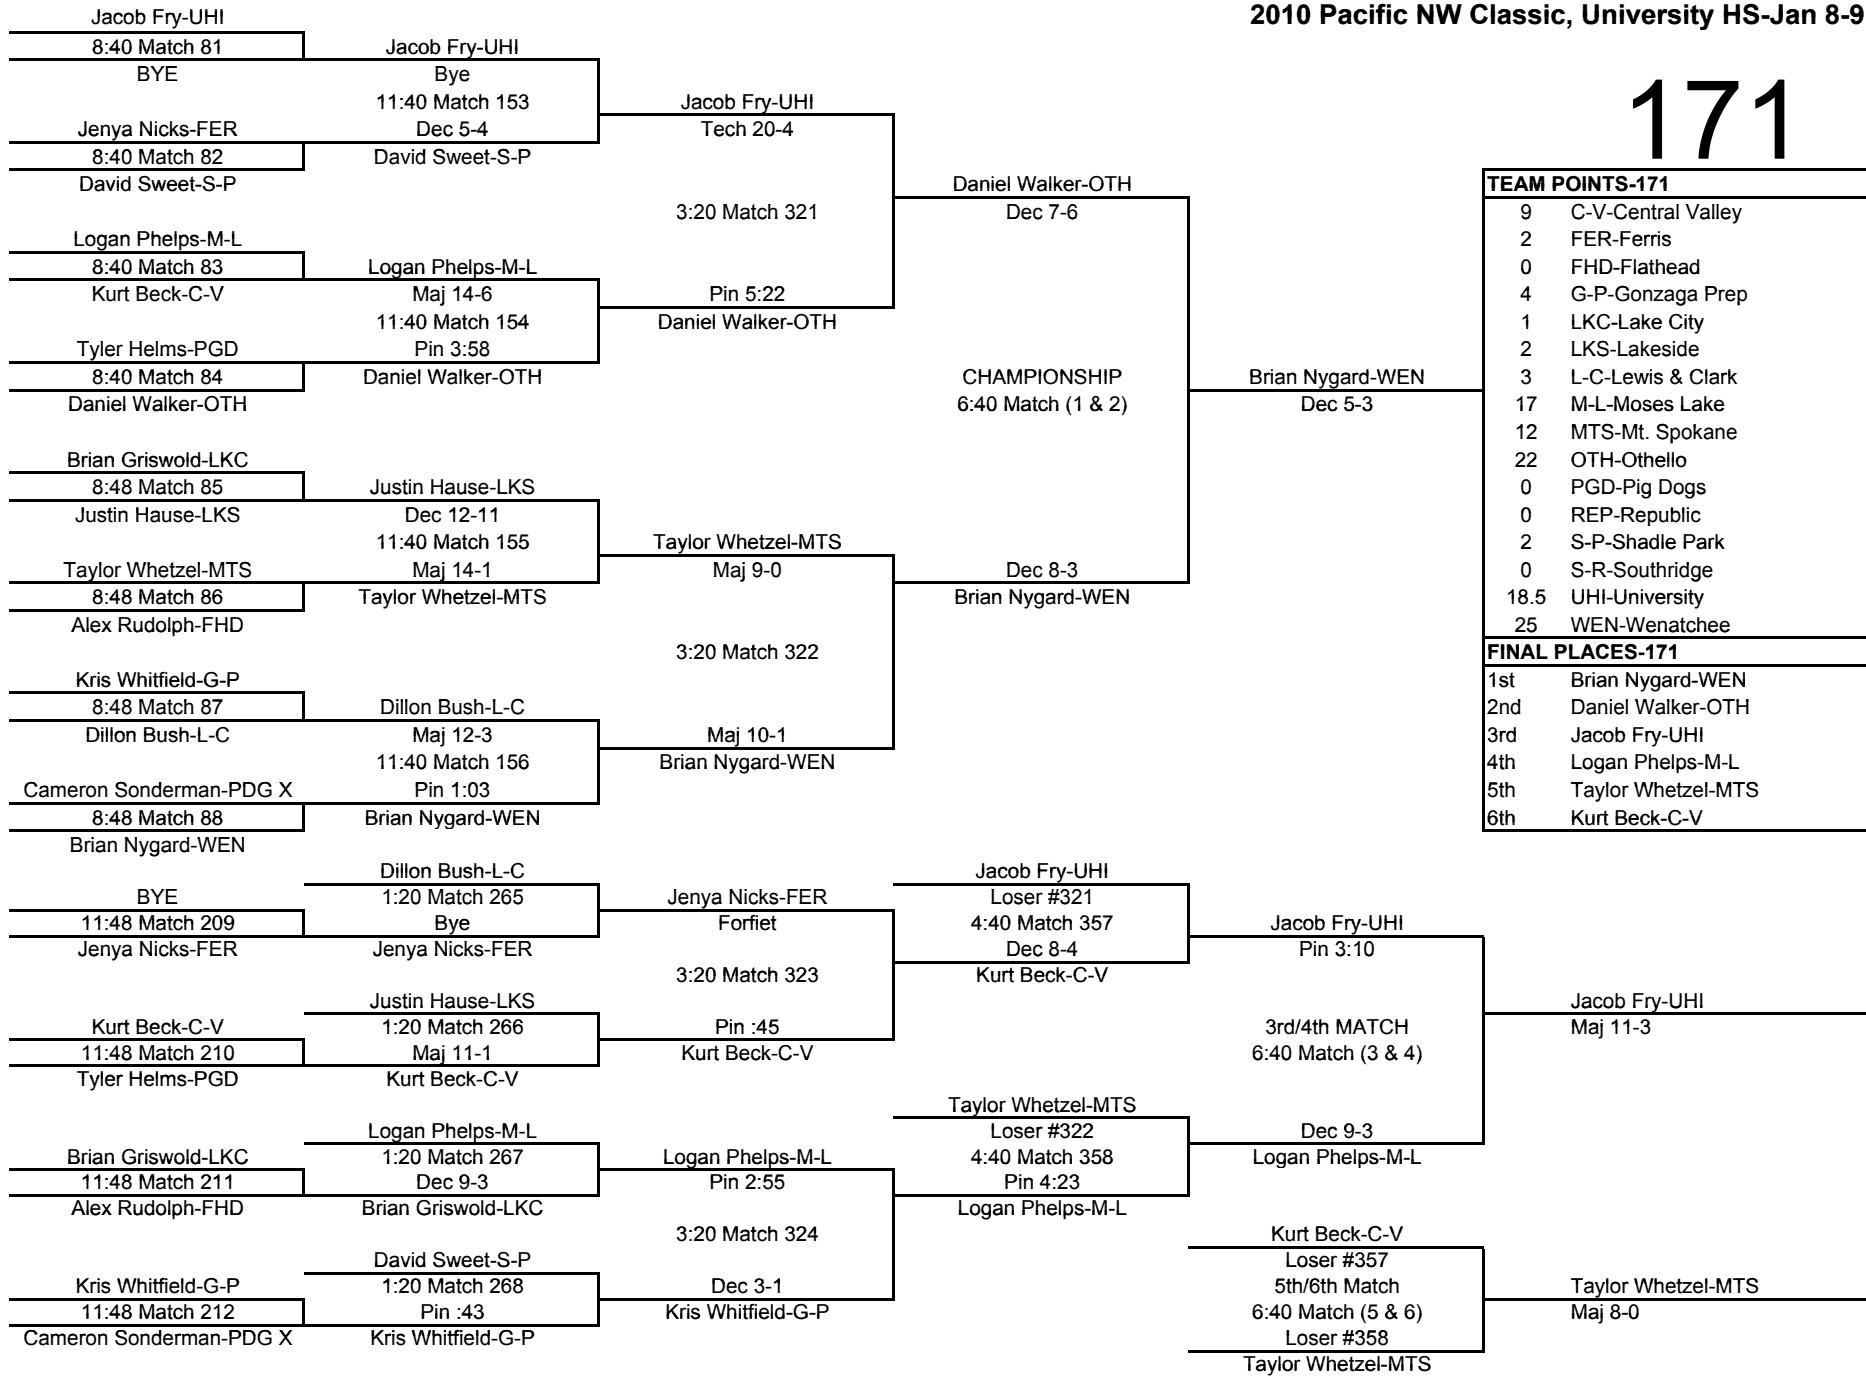

171

TEAM POINTS-171	
9	C-V-Central Valley
2	FER-Ferris
0	FHD-Flathead
4	G-P-Gonzaga Prep
1	LKC-Lake City
2	LKS-Lakeside
3	L-C-Lewis & Clark
17	M-L-Moses Lake
12	MTS-Mt. Spokane
22	OTH-Othello
0	PGD-Pig Dogs
0	REP-Republic
2	S-P-Shadle Park
0	S-R-Southridge
18.5	UHI-University
25	WEN-Wenatchee

FINAL PLACES-171	
1st	Brian Nygard-WEN
2nd	Daniel Walker-OTH
3rd	Jacob Fry-UHI
4th	Logan Phelps-M-L
5th	Taylor Whetzel-MTS
6th	Kurt Beck-C-V