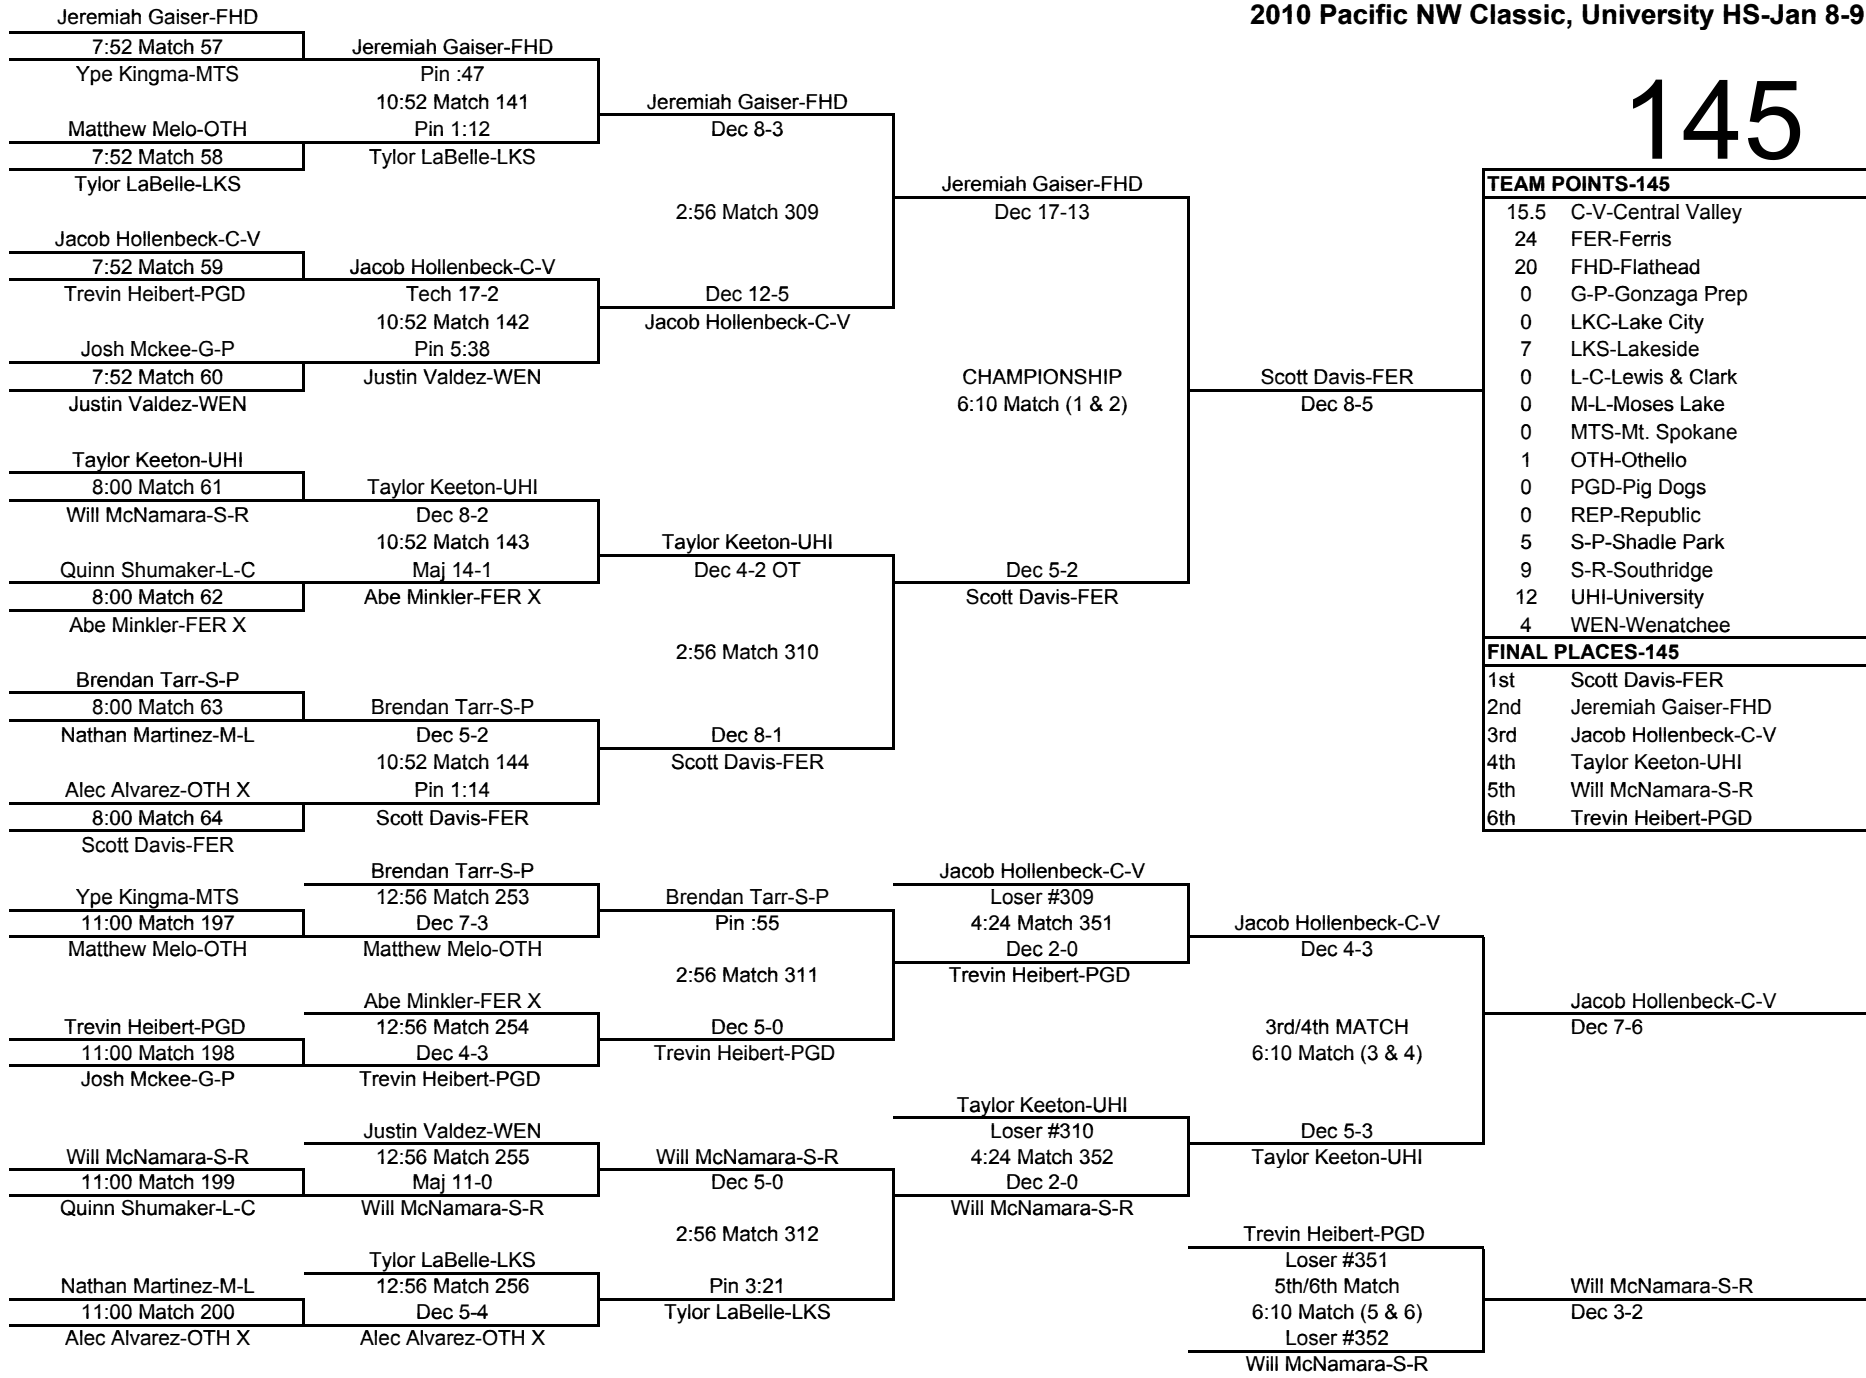

145

TEAM POINTS-145	
15.5	C-V-Central Valley
24	FER-Ferris
20	FHD-Flathead
0	G-P-Gonzaga Prep
0	LKC-Lake City
7	LKS-Lakeside
0	L-C-Lewis & Clark
0	M-L-Moses Lake
1	MTS-Mt. Spokane
0	OTH-Othello
0	PGD-Pig Dogs
0	REP-Republic
5	S-P-Shadle Park
9	S-R-Southridge
12	UHI-University
4	WEN-Wenatchee

FINAL PLACES-145	
1st	Scott Davis-FER
2nd	Jeremiah Gaiser-FHD
3rd	Jacob Hollenbeck-C-V
4th	Taylor Keeton-UHI
5th	Will McNamara-S-R
6th	Trevin Heibert-PGD