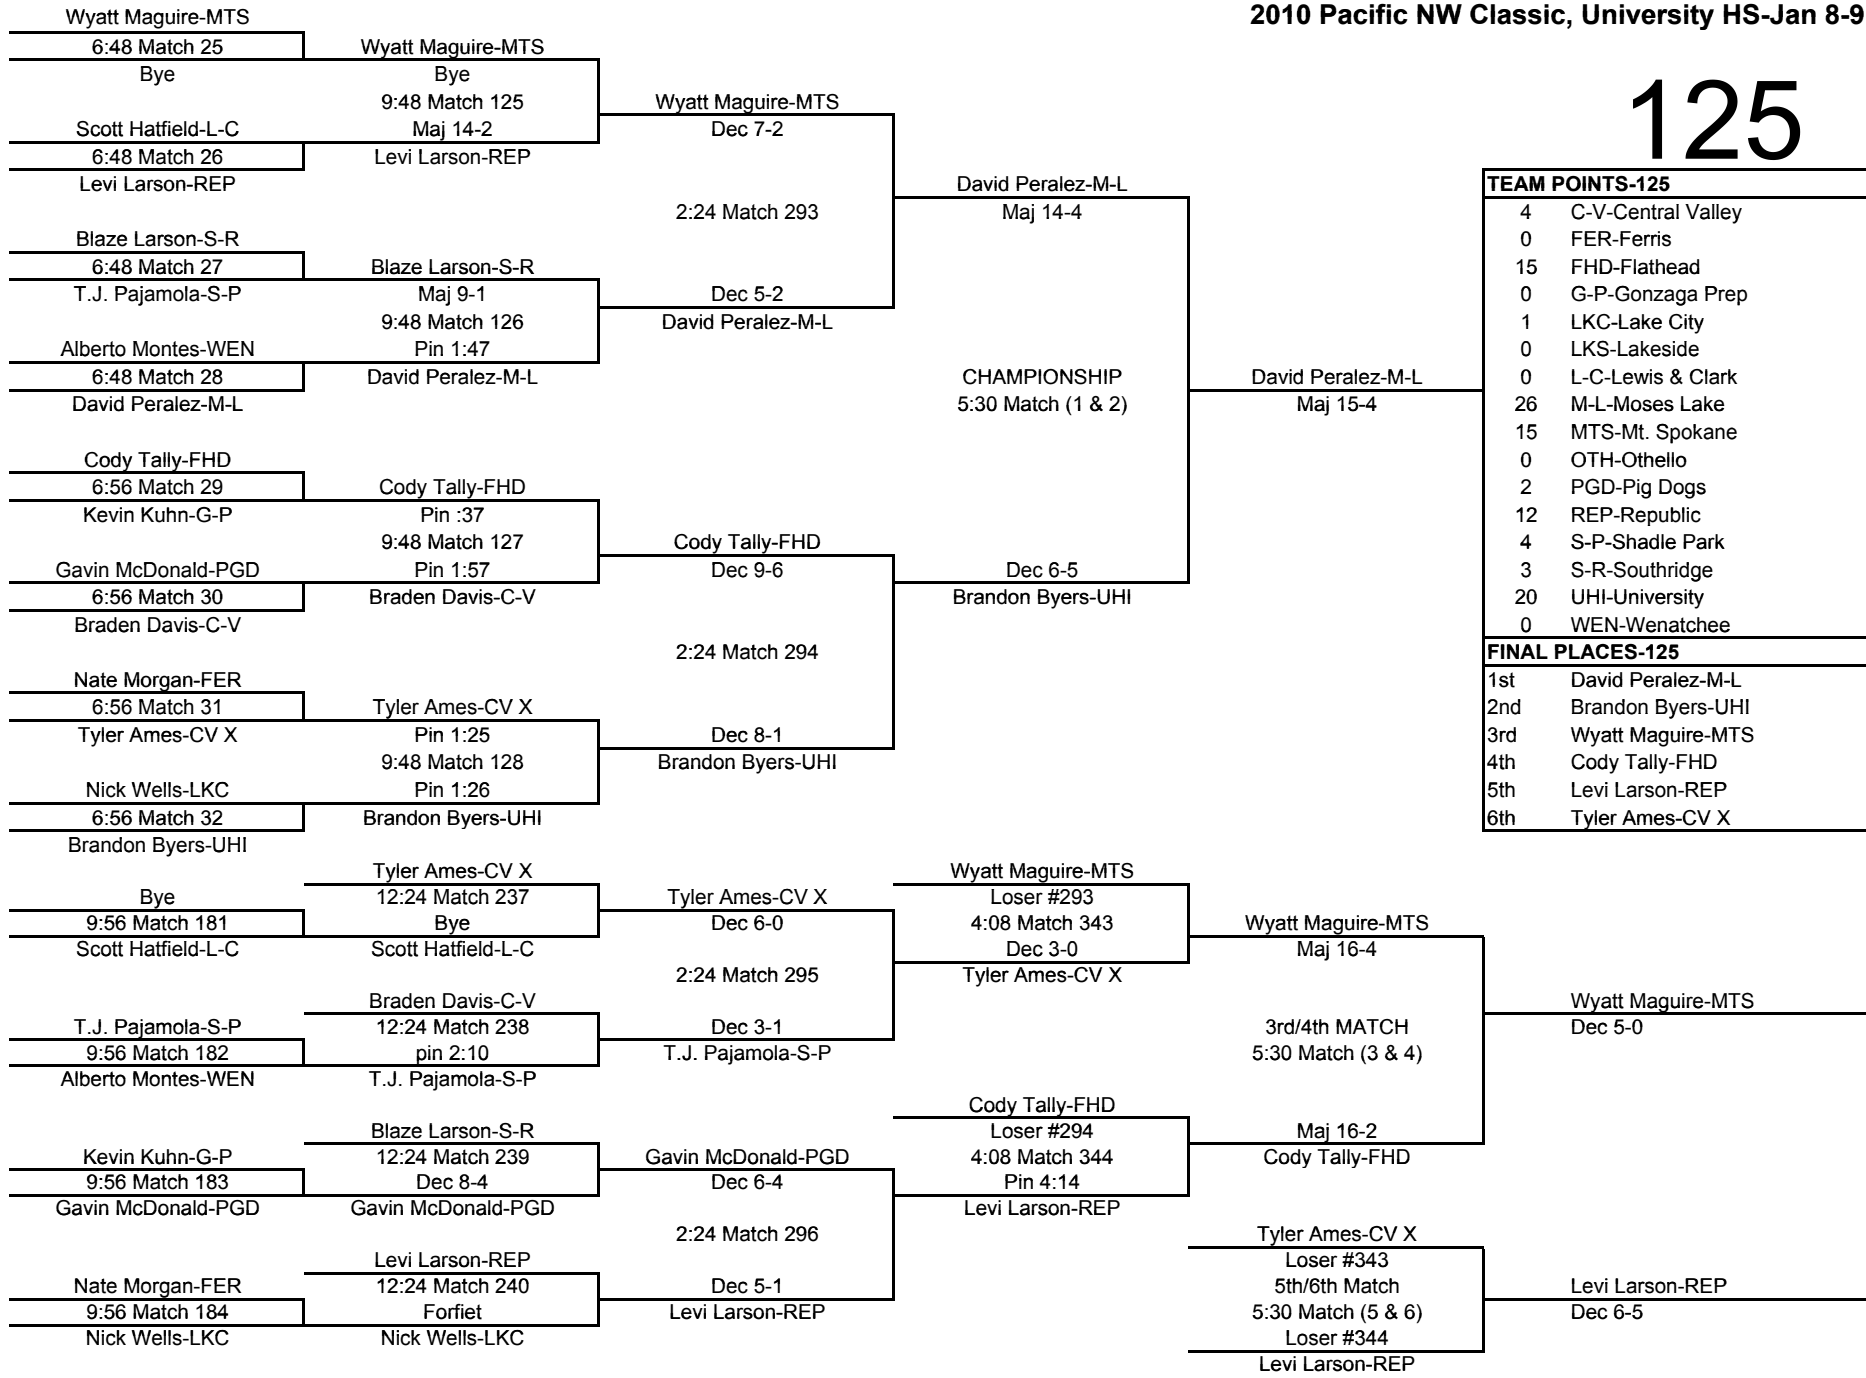

FINAL PLACES-112	
1st	Tyler Clark-UHI
2nd	Ricky Vinson-S-R
3rd	Kyle Kirkendall-REP
4th	Logan Ames-C-V
5th	Joe Cordes-WEN
6th	Hayden Wise-M-L

119

TEAM POINTS-119	
23.5	C-V-Central Valley
0	FER-Ferris
13	FHD-Flathead
0	G-P-Gonzaga Prep
9	LKC-Lake City
17	LKS-Lakeside
3	L-C-Lewis & Clark
7	M-L-Moses Lake
6	MTS-Mt. Spokane
0	OTH-Othello
1	PGD-Pig Dogs
0	REP-Republic
3	S-P-Shadle Park
22	S-R-Southridge
19	UHI-University
0	WEN-Wenatchee

FINAL PLACES-119	
1st	Jarod Maynes-C-V
2nd	Ely Garza-S-R
3rd	Michael Baumgarden-LKS
4th	Brandon Matlock-UHI
5th	Caleb Piasecki-FHD
6th	Marcus Banducci-LKC

125

130

TEAM POINTS-130	
2	C-V-Central Valley
4	FER-Ferris
26	FHD-Flathead
0	G-P-Gonzaga Prep
0	LKC-Lake City
0	LKS-Lakeside
0	L-C-Lewis & Clark
0	M-L-Moses Lake
12	MTS-Mt. Spokane
18	OTH-Othello
3	PGD-Pig Dogs
0	REP-Republic
15	S-P-Shadle Park
7	S-R-Southridge
5	UHI-University
20	WEN-Wenatchee