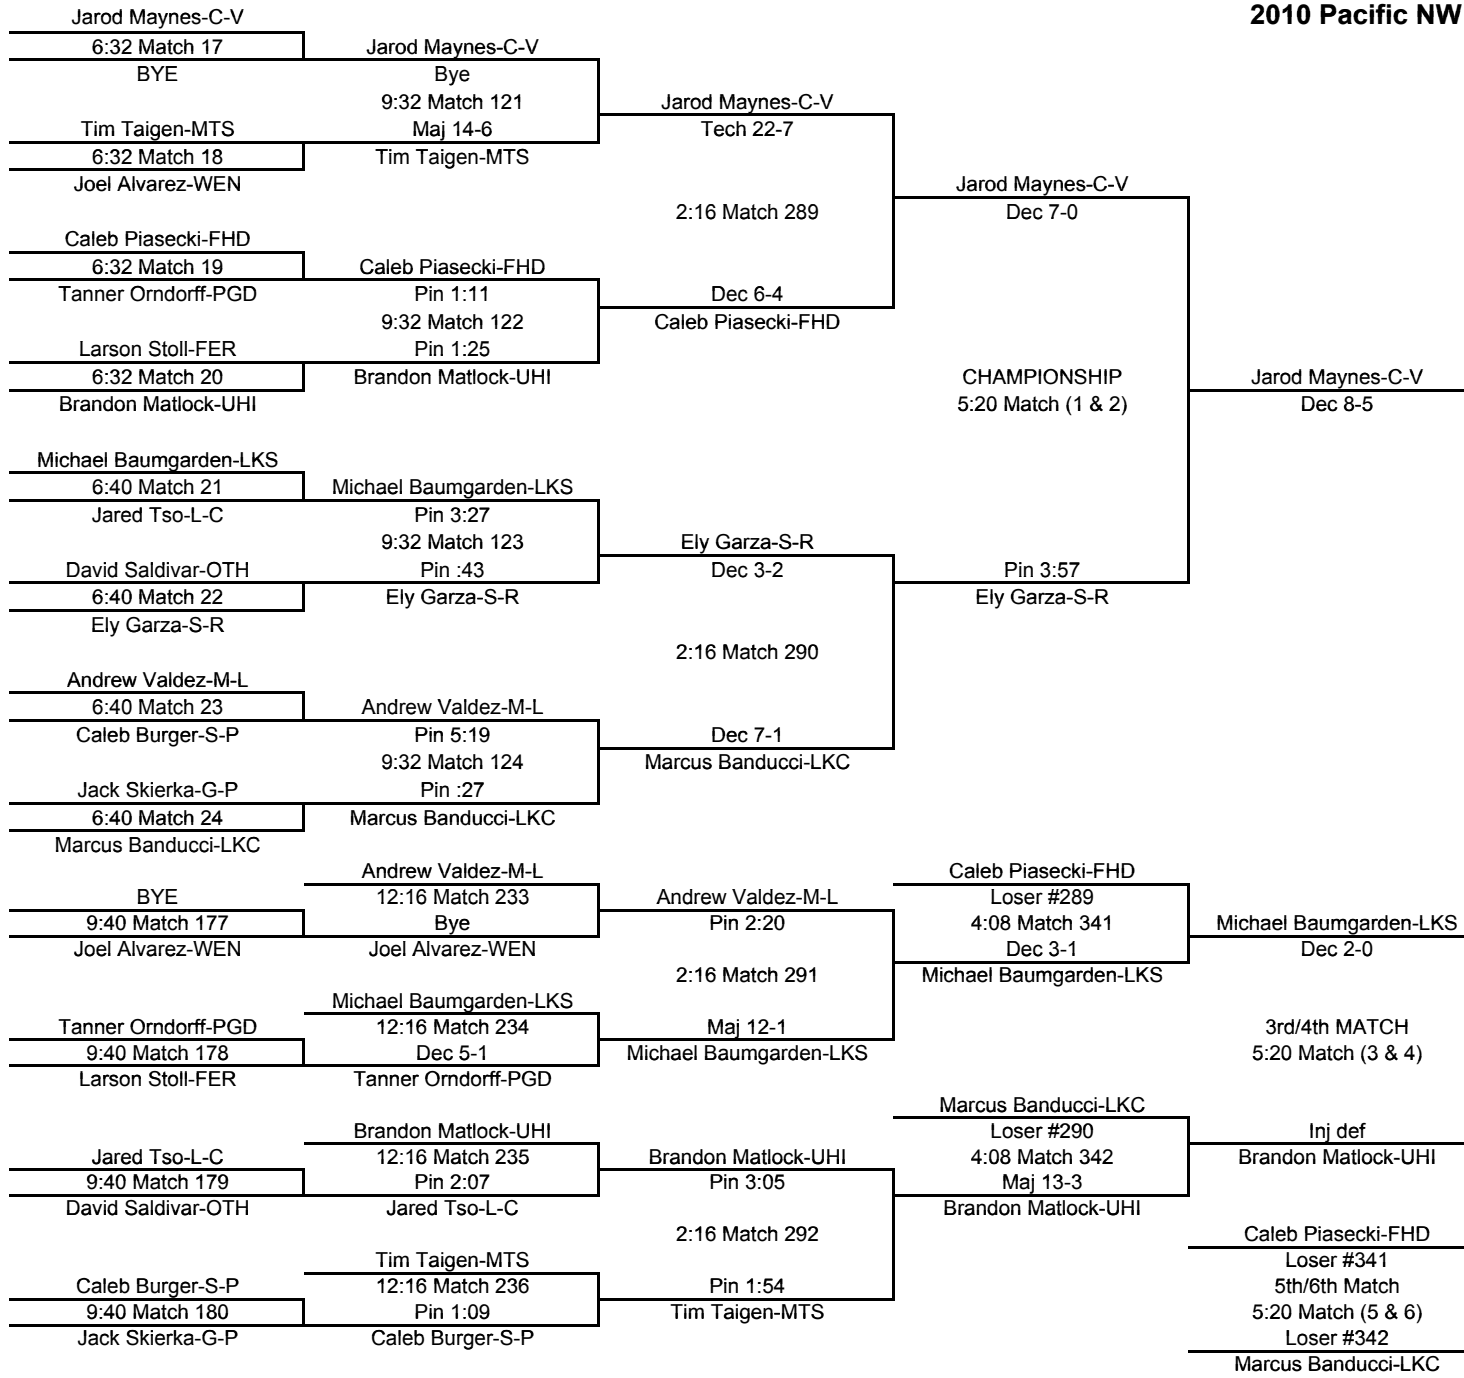

119

TEAM POINTS-119	
23.5	C-V-Central Valley
0	FER-Ferris
13	FHD-Flathead
0	G-P-Gonzaga Prep
9	LKC-Lake City
17	LKS-Lakeside
3	L-C-Lewis & Clark
7	M-L-Moses Lake
6	MTS-Mt. Spokane
0	OTH-Othello
1	PGD-Pig Dogs
0	REP-Republic
3	S-P-Shadle Park
22	S-R-Southridge
19	UHI-University
0	WEN-Wenatchee

FINAL PLACES-119	
1st	Jarod Maynes-C-V
2nd	Ely Garza-S-R
3rd	Michael Baumgarden-LKS
4th	Brandon Matlock-UHI
5th	Caleb Piasecki-FHD
6th	Marcus Banducci-LKC