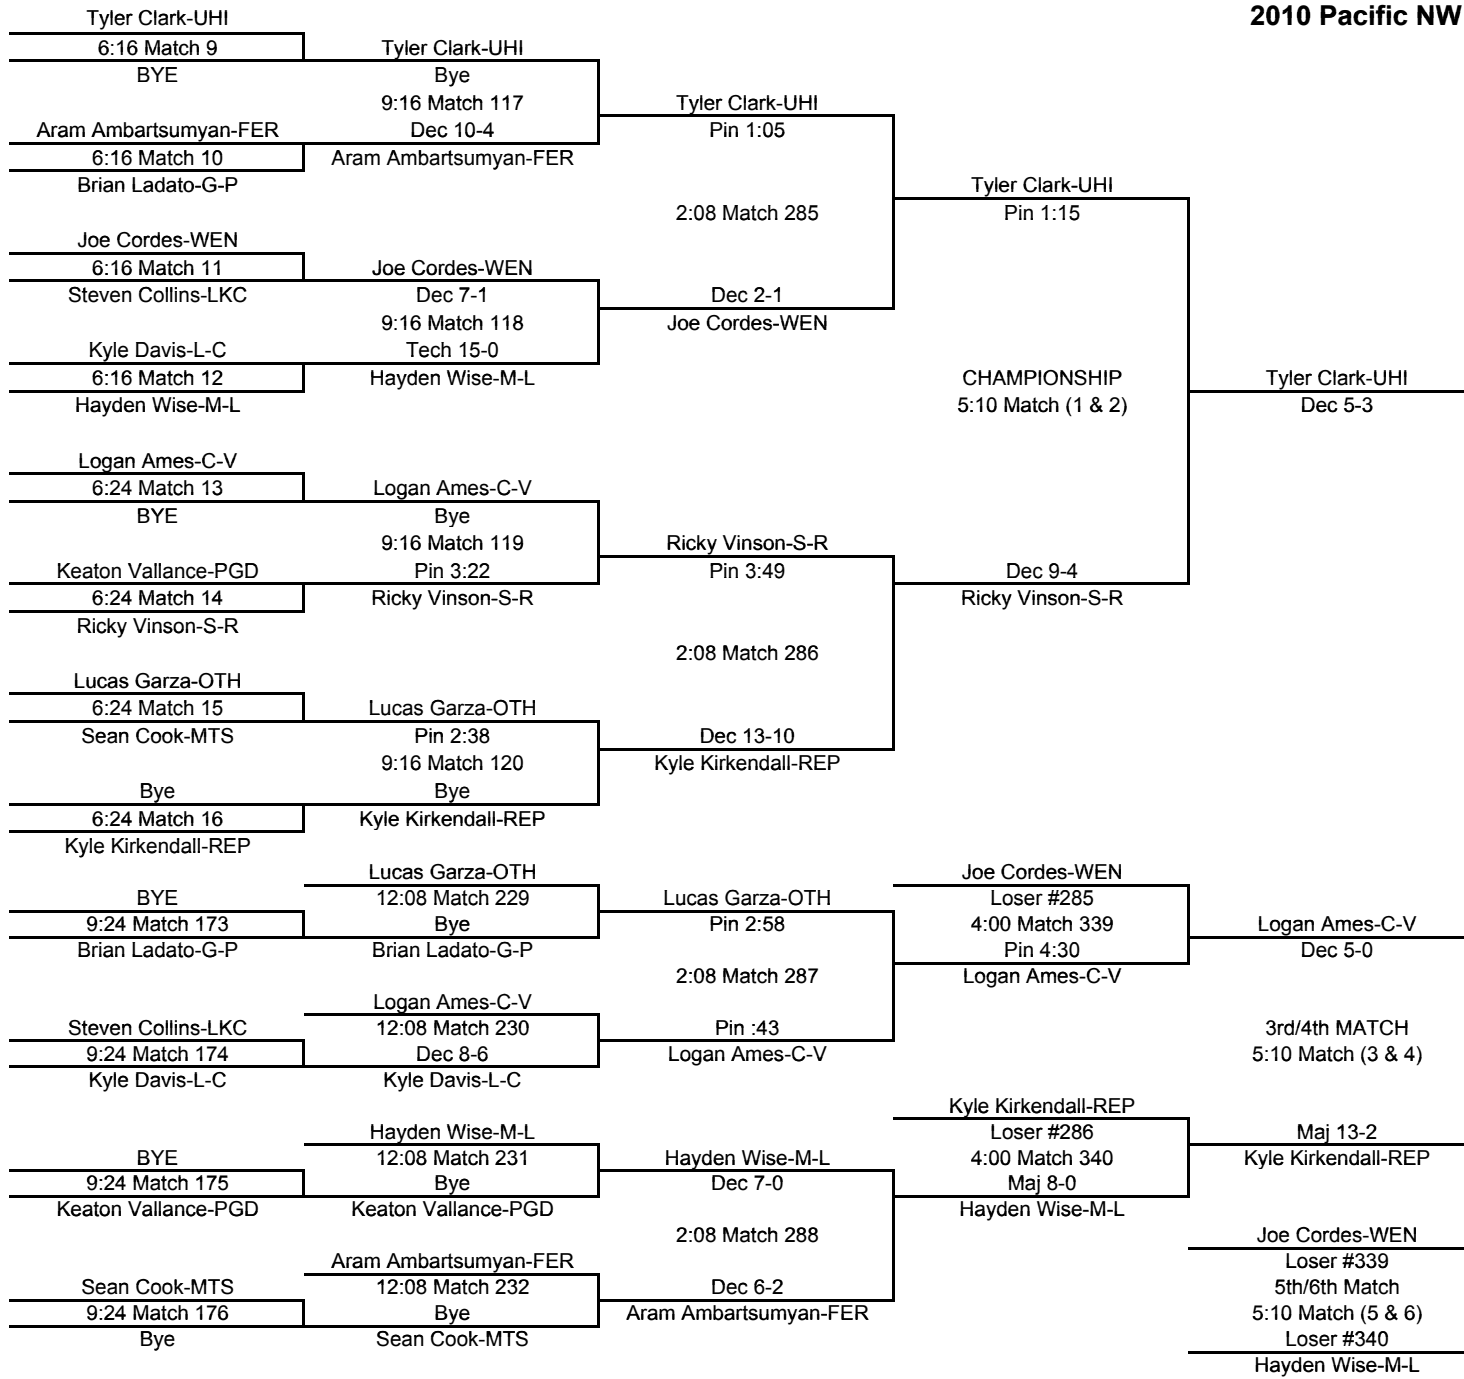

103

TEAM POINTS-103	
8	C-V-Central Valley
0	FER-Ferris
11	FHD-Flathead
0	G-P-Gonzaga Prep
0	LKC-Lake City
0	LKS-Lakeside
0	L-C-Lewis & Clark
23	M-L-Moses Lake
7	MTS-Mt. Spokane
14	OTH-Othello
0	PGD-Pig Dogs
0	REP-Republic
20	S-P-Shadle Park
0	S-R-Southridge
22	UHI-University
0	WEN-Wenatchee

FINAL PLACES-103	
1st	Beau Gleed-M-L
2nd	Ryan Gabel-UHI
3rd	Anthony Barrera-OTH
4th	Terrence Mckinney-S-P
5th	Jake Kinkle-FHD
6th	Roger Ulrich-C-V

112

TEAM POINTS-112	
14	C-V-Central Valley
3	FER-Ferris
0	FHD-Flathead
0	G-P-Gonzaga Prep
0	LKC-Lake City
0	LKS-Lakeside
1	L-C-Lewis & Clark
9.5	M-L-Moses Lake
0	MTS-Mt. Spokane
7	OTH-Othello
0	PGD-Pig Dogs
15	REP-Republic
0	S-P-Shadle Park
22	S-R-Southridge
26	UHI-University
9	WEN-Wenatchee