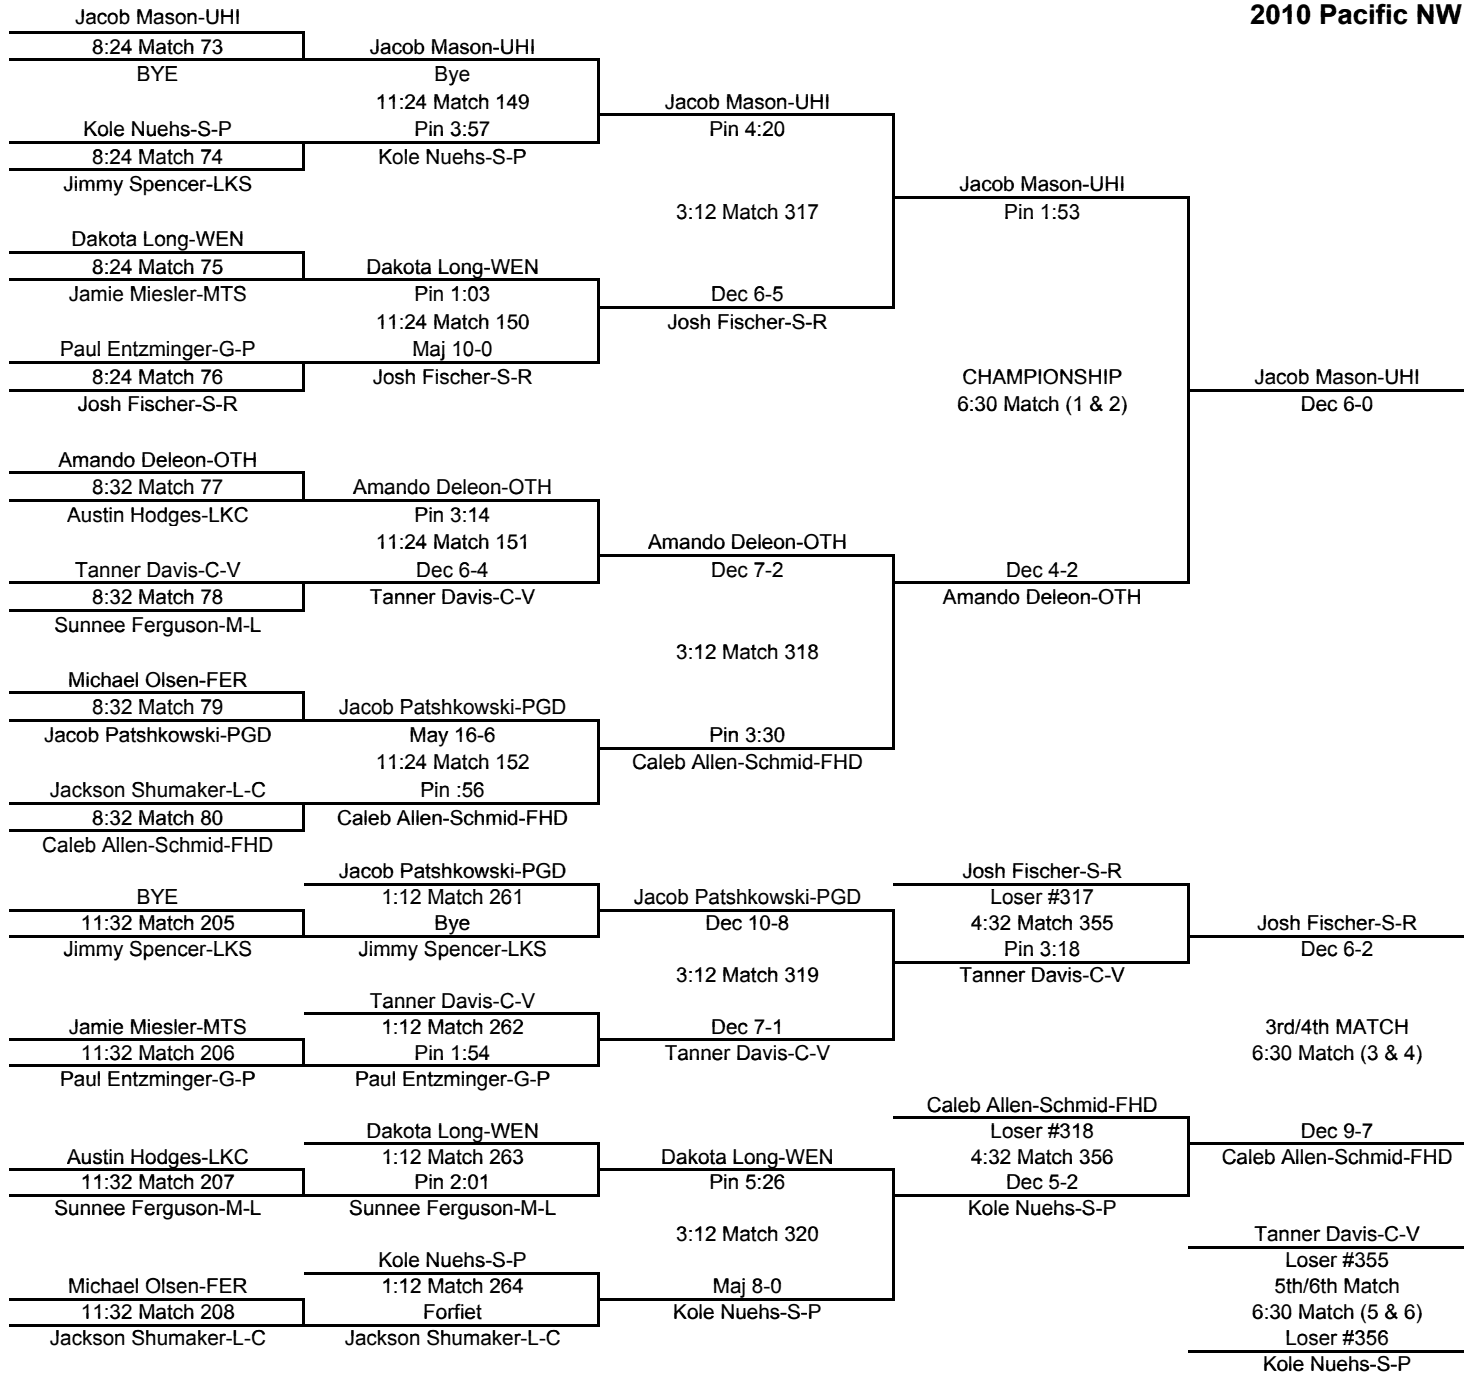

160

TEAM POINTS-160	
9	C-V-Central Valley
0	FER-Ferris
18	FHD-Flathead
3	G-P-Gonzaga Prep
0	LKC-Lake City
1	LKS-Lakeside
1	L-C-Lewis & Clark
3	M-L-Moses Lake
0	MTS-Mt. Spokane
20	OTH-Othello
4	PGD-Pig Dogs
0	REP-Republic
12	S-P-Shadle Park
13	S-R-Southridge
26	UHI-University
7	WEN-Wenatchee

FINAL PLACES-160	
1st	Jacob Mason-UHI
2nd	Amando Deleon-OTH
3rd	Caleb Allen-Schmid-FHD
4th	Josh Fischer-S-R
5th	Koe Nuehs-S-P
6th	Tanner Davis-C-V