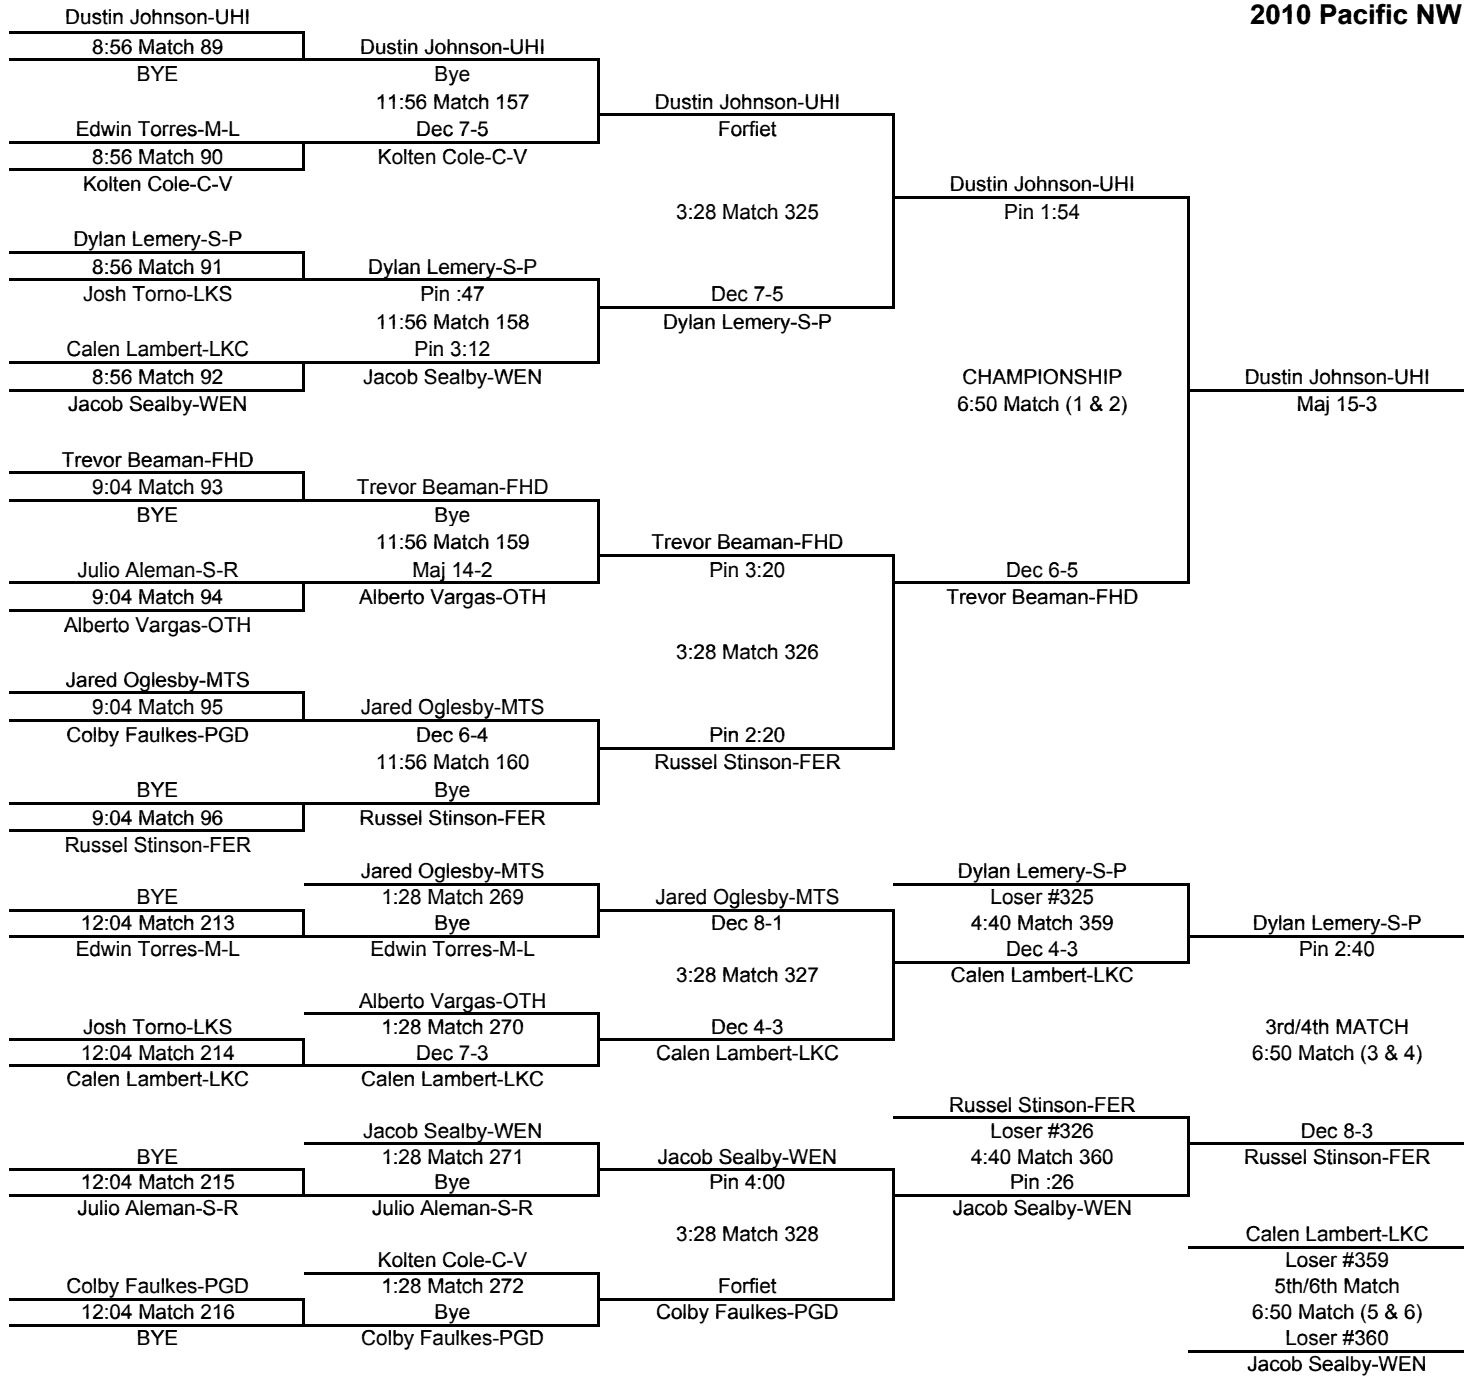

189

TEAM POINTS-189	
2	C-V-Central Valley
16	FER-Ferris
20	FHD-Flathead
0	G-P-Gonzaga Prep
6	LKC-Lake City
0	LKS-Lakeside
0	L-C-Lewis & Clark
0	M-L-Moses Lake
3	MTS-Mt. Spokane
3	OTH-Othello
2	PGD-Pig Dogs
0	REP-Republic
16	S-P-Shadle Park
0	S-R-Southridge
25	UHI-University
17	WEN-Wenatchee

FINAL PLACES-189	
1st	Dustin Johnson-UHI
2nd	Trevor Beaman-FHD
3rd	Russel Stinson-FER
4th	Dylan Lemery-S-P
5th	Jacob Sealby-WEN
6th	Calen Lambert-LKC