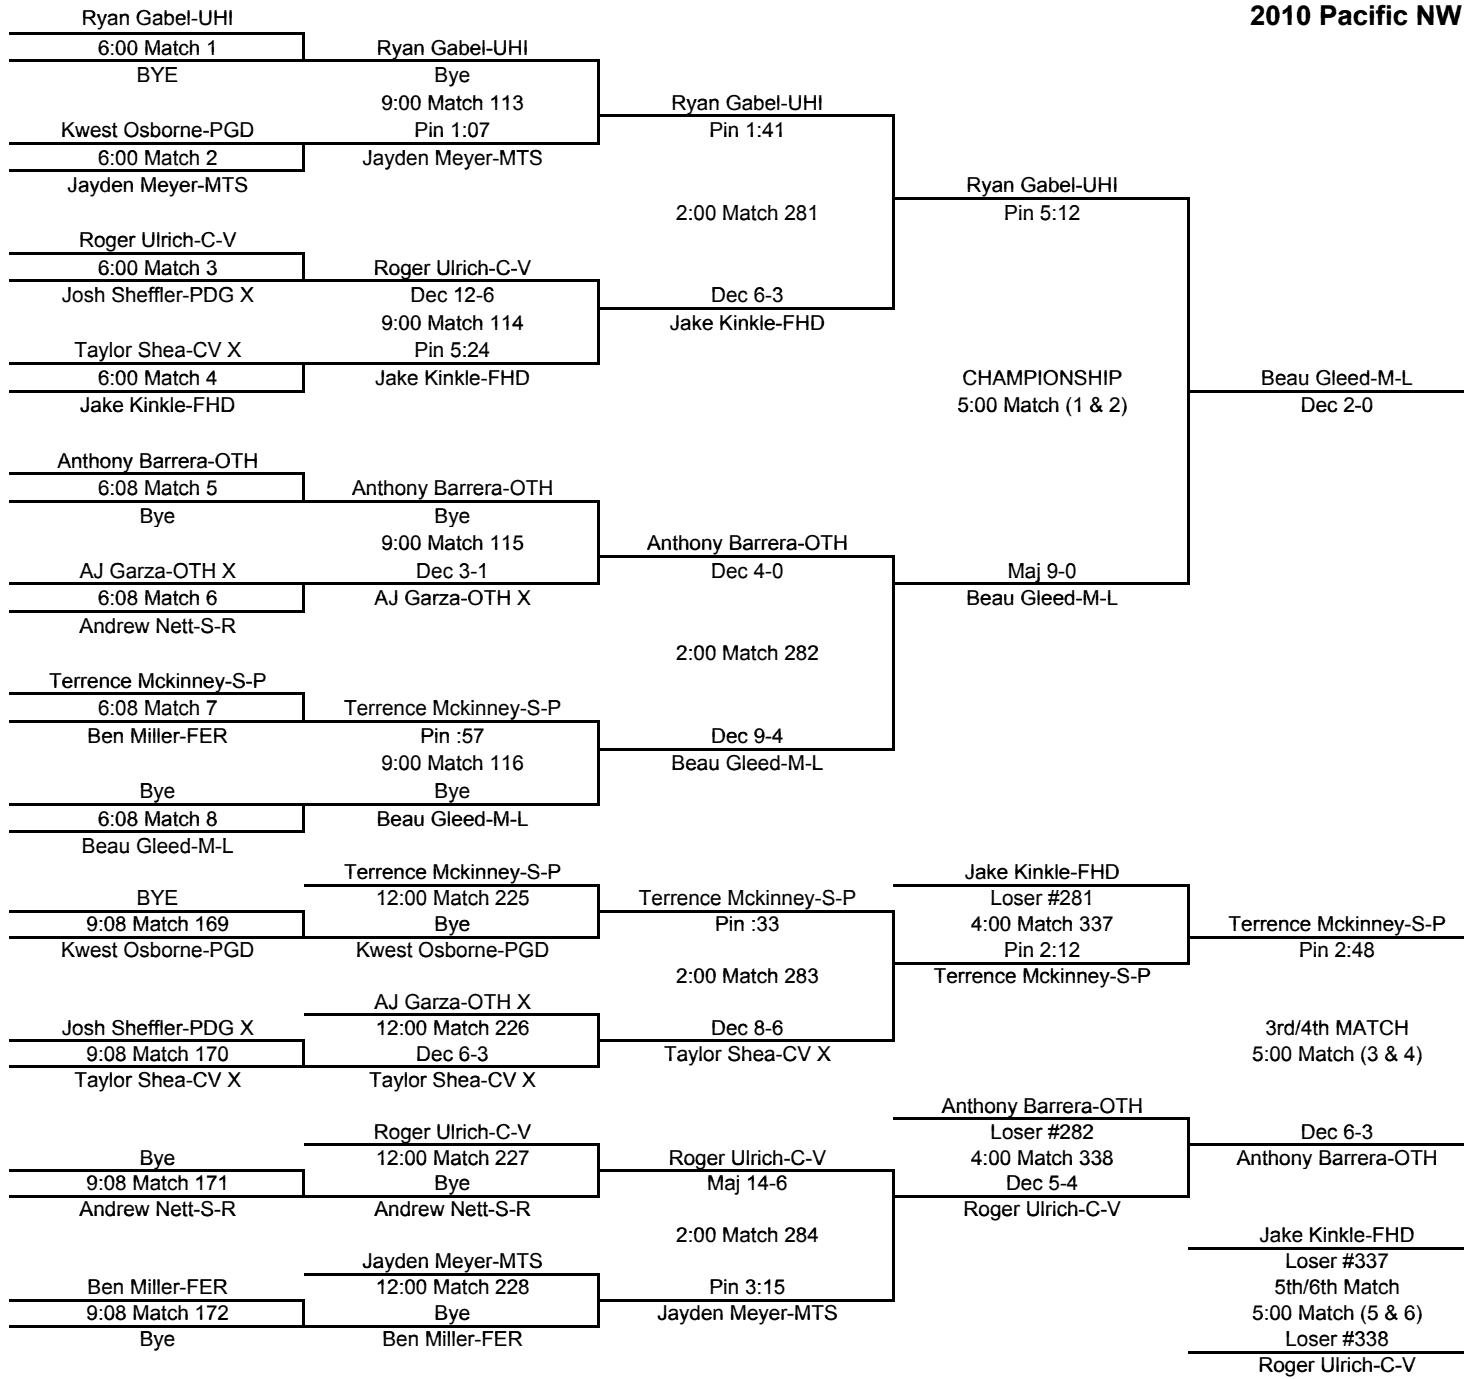

103

TEAM POINTS-103	
8	C-V-Central Valley
0	FER-Ferris
11	FHD-Flathead
0	G-P-Gonzaga Prep
0	LKC-Lake City
0	LKS-Lakeside
0	L-C-Lewis & Clark
23	M-L-Moses Lake
7	MTS-Mt. Spokane
14	OTH-Othello
0	PGD-Pig Dogs
0	REP-Republic
20	S-P-Shadle Park
0	S-R-Southridge
22	UHI-University
0	WEN-Wenatchee

FINAL PLACES-103	
1st	Beau Gleed-M-L
2nd	Ryan Gabel-UHI
3rd	Anthony Barrera-OTH
4th	Terrence Mckinney-S-P
5th	Jake Kinkle-FHD
6th	Roger Ulrich-C-V

112

TEAM POINTS-112	
14	C-V-Central Valley
3	FER-Ferris
0	FHD-Flathead
0	G-P-Gonzaga Prep
0	LKC-Lake City
0	LKS-Lakeside
1	L-C-Lewis & Clark
9.5	M-L-Moses Lake
0	MTS-Mt. Spokane
7	OTH-Othello
0	PGD-Pig Dogs
15	REP-Republic
0	S-P-Shadle Park
22	S-R-Southridge
26	UHI-University
9	WEN-Wenatchee