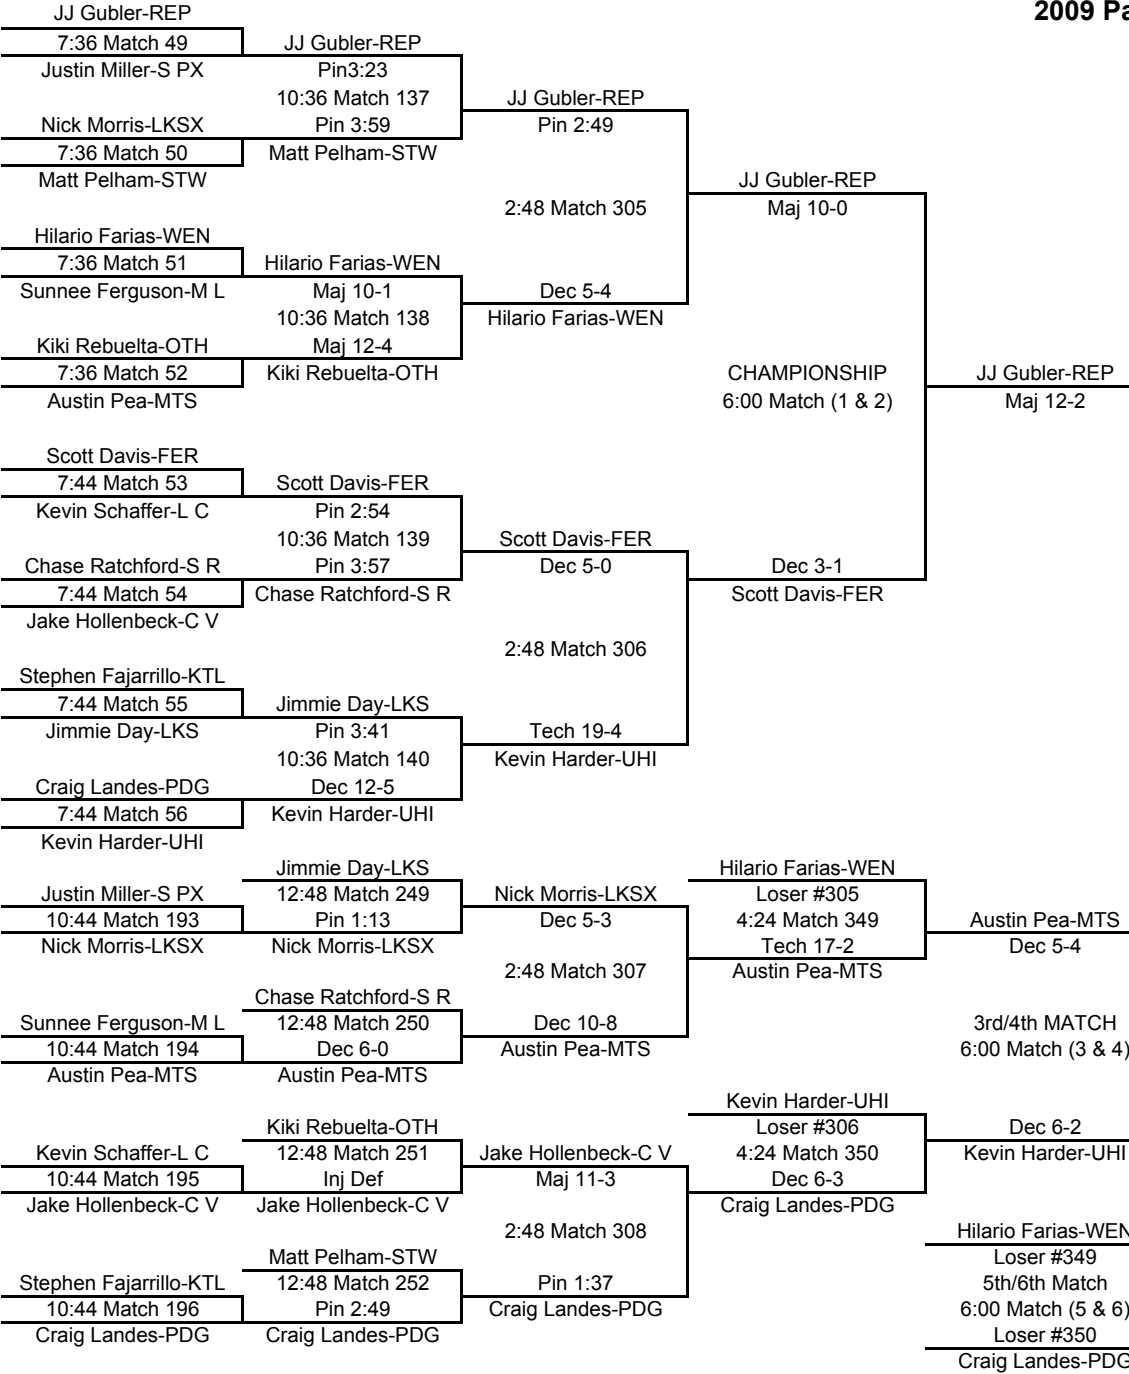

140

TEAM POINTS-140	
5	C V-Central Valley
20	FER-Ferris
0	G P-Gonzaga Prep
0	KTL-Kentlake
0	L C-Lewis & Clark
0	LCH-Lake City
4	LKS-Lakeside
0	M L-Moses Lake
12.5	MTS-Mt. Spokane
3	OTH-Othello
28	REP-Republic
0	S P-Shadle Park
4	S R-Southridge
4	STW-Stanwood
15.5	UHI-University
10	WEN-Wenatchee

FINAL PLACES-140	
1st	JJ Gubler-REP
2nd	Scott Davis-FER
3rd	Kevin Harder-UHI
4th	Austin Pea-MTS
5th	Hilario Farias-WEN
6th	Craig Landes-PDG