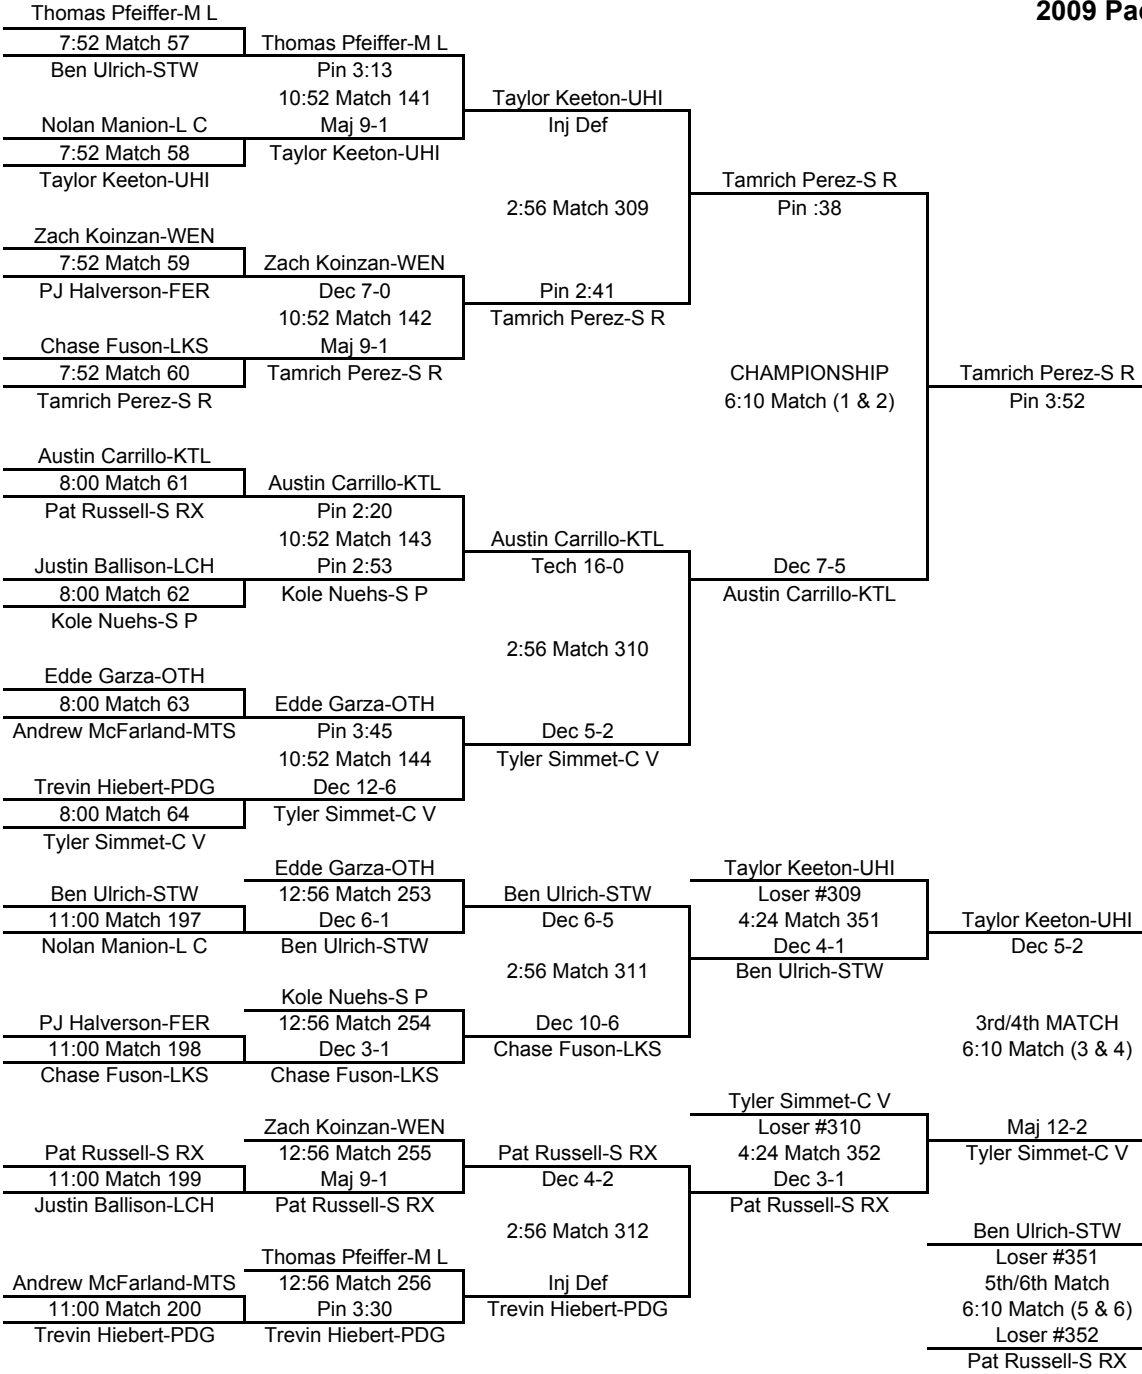

145

TEAM POINTS-145	
15	C V-Central Valley
0	FER-Ferris
0	G P-Gonzaga Prep
21.5	KTL-Kentlake
0	L C-Lewis & Clark
0	LCH-Lake City
2	LKS-Lakeside
4	M L-Moses Lake
0	MTS-Mt. Spokane
4	OTH-Othello
0	REP-Republic
4	S P-Shadle Park
29	S R-Southridge
6	STW-Stanwood
15	UHI-University
2	WEN-Wenatchee

FINAL PLACES-145	
1st	Tamrich Perez-S R
2nd	Austin Carrillo-KTL
3rd	Tyler Simmet-C V
4th	Taylor Keeton-UHI
5th	Pat Russell-S RX
6th	Ben Ulrich-STW