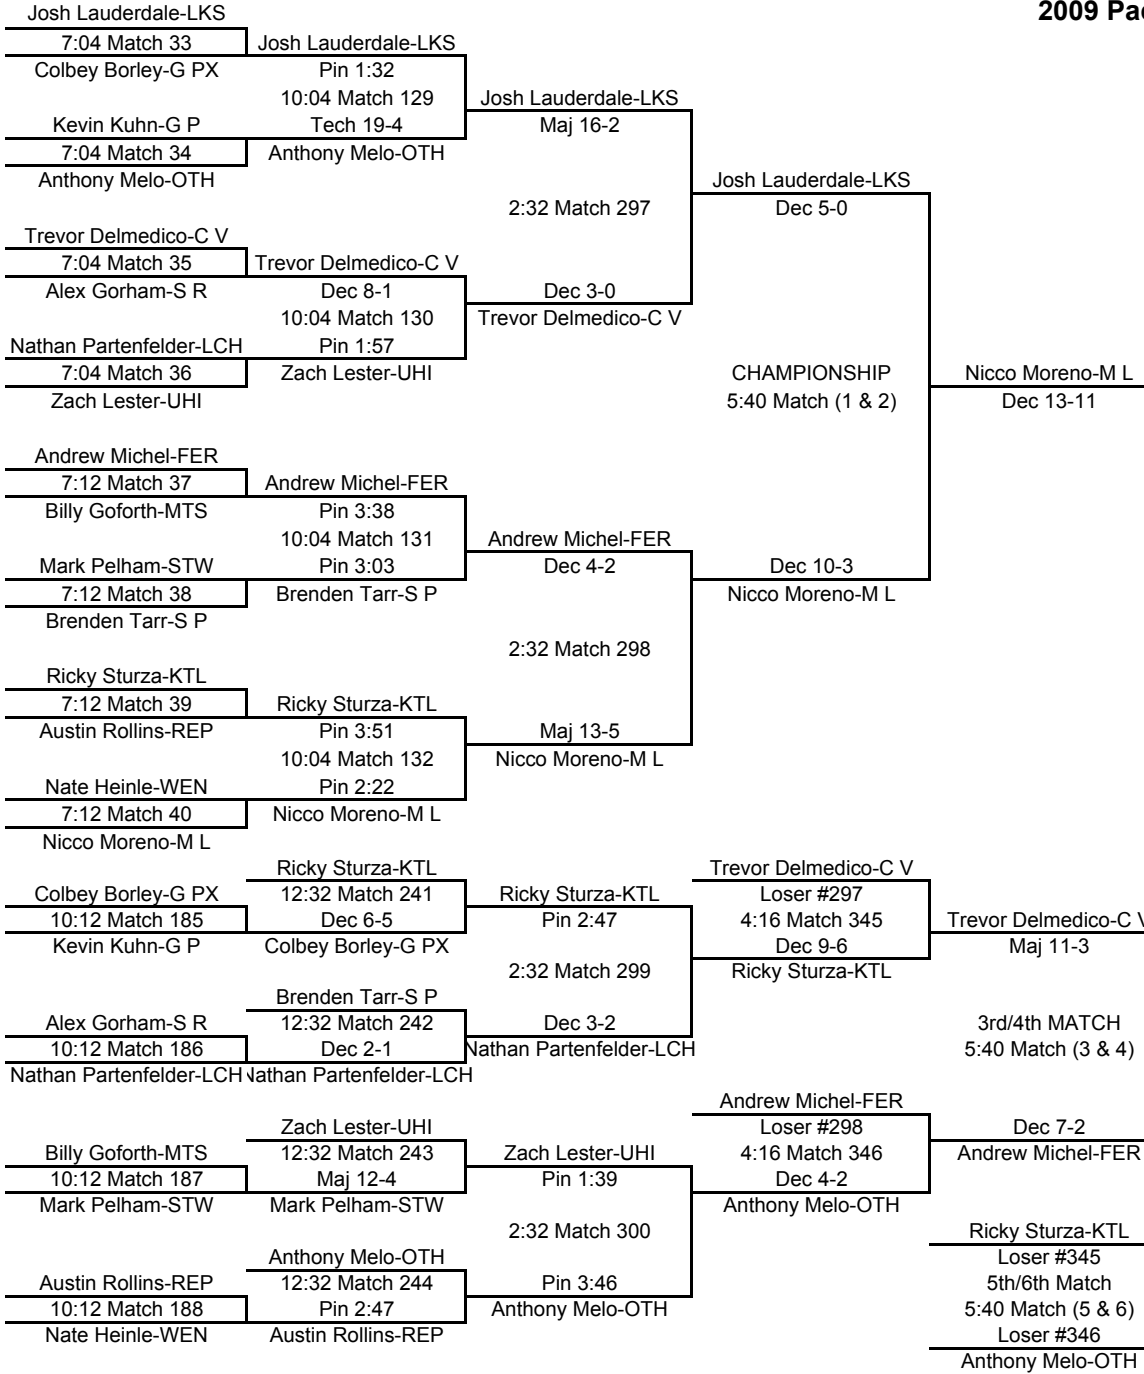

130

TEAM POINTS-130	
15	C V-Central Valley
14	FER-Ferris
0	G P-Gonzaga Prep
11	KTL-Kentlake
0	L C-Lewis & Clark
2	LCH-Lake City
21	LKS-Lakeside
25	M L-Moses Lake
0	MTS-Mt. Spokane
12.5	OTH-Othello
3	REP-Republic
4	S P-Shadle Park
0	S R-Southridge
2	STW-Stanwood
7	UHI-University
0	WEN-Wenatchee

FINAL PLACES-130	
1st	Nicco Moreno-M L
2nd	Josh Lauderdale-LKS
3rd	Trevor Delmedico-C V
4th	Andrew Michel-FER
5th	Anthony Melo-OTH
6th	Ricky Sturza-KTL