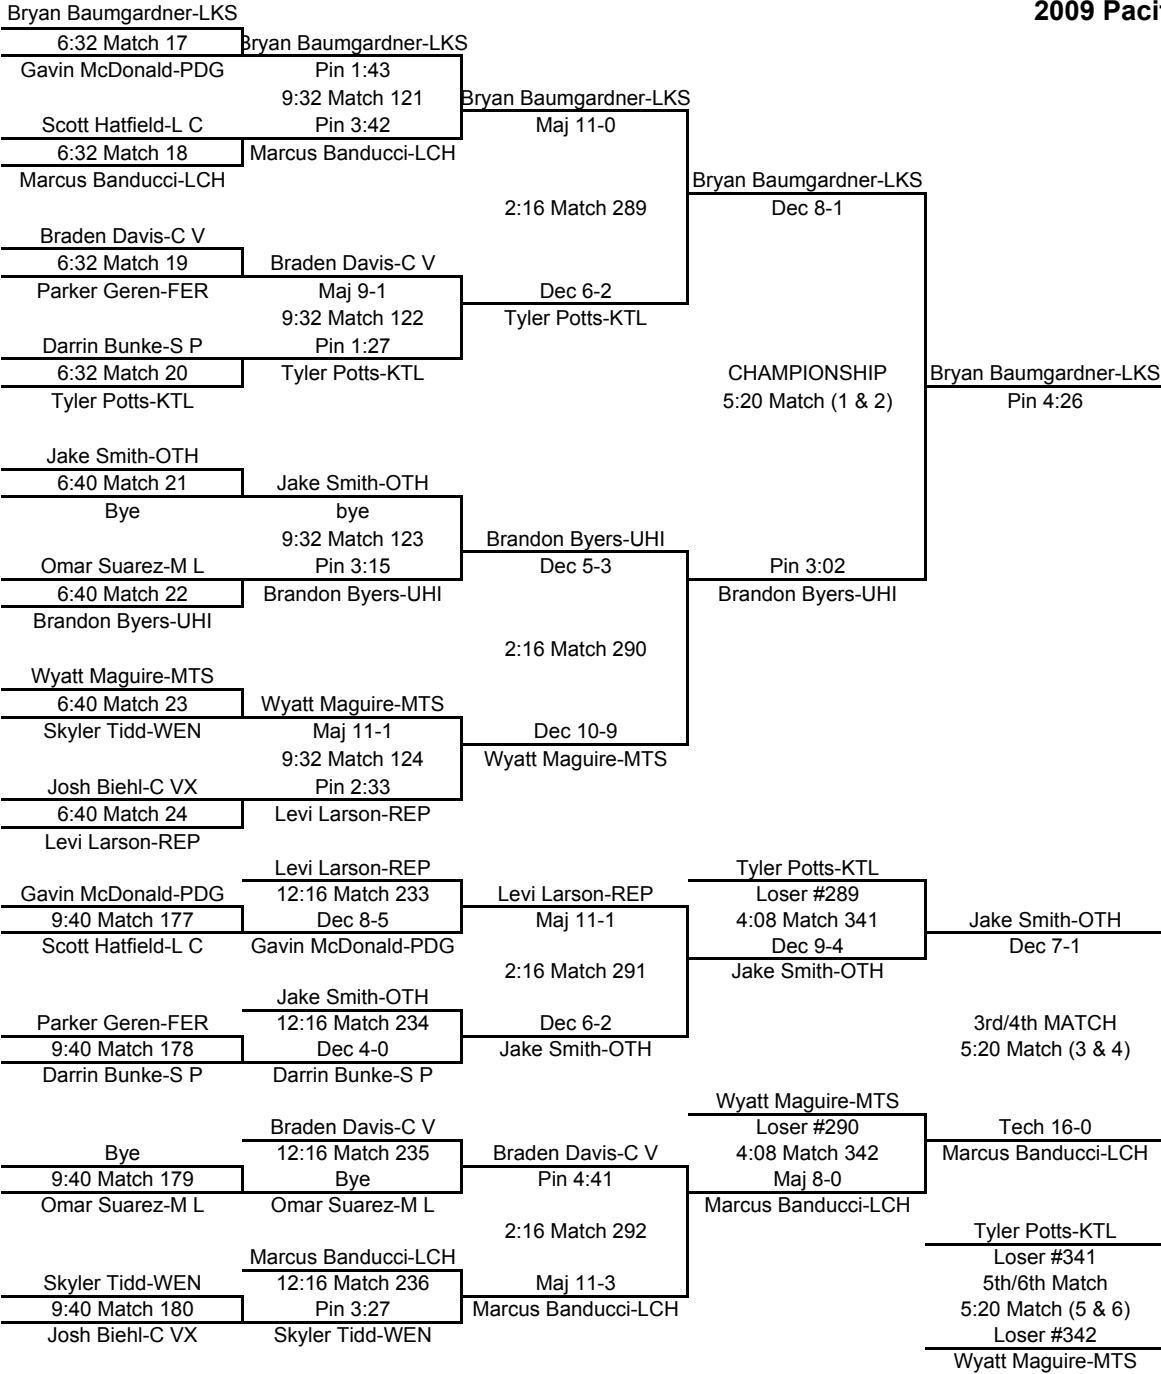

119

TEAM POINTS-119	
6	C V-Central Valley
0	FER-Ferris
0	G P-Gonzaga Prep
9	KTL-Kentlake
0	L C-Lewis & Clark
19.5	LCH-Lake City
27	LKS-Lakeside
0	M L-Moses Lake
12	MTS-Mt. Spokane
10	OTH-Othello
6	REP-Republic
1	S P-Shadle Park
0	S R-Southridge
0	STW-Stanwood
22	UHI-University
3	WEN-Wenatchee
FINAL PLACES-119	
1st	Bryan Baumgardner-LKS
2nd	Brandon Byers-UHI
3rd	Marcus Banducci-LCH
4th	Jake Smith-OTH
5th	Wyatt Maguire-MTS
6th	Tyler Potts-KTL