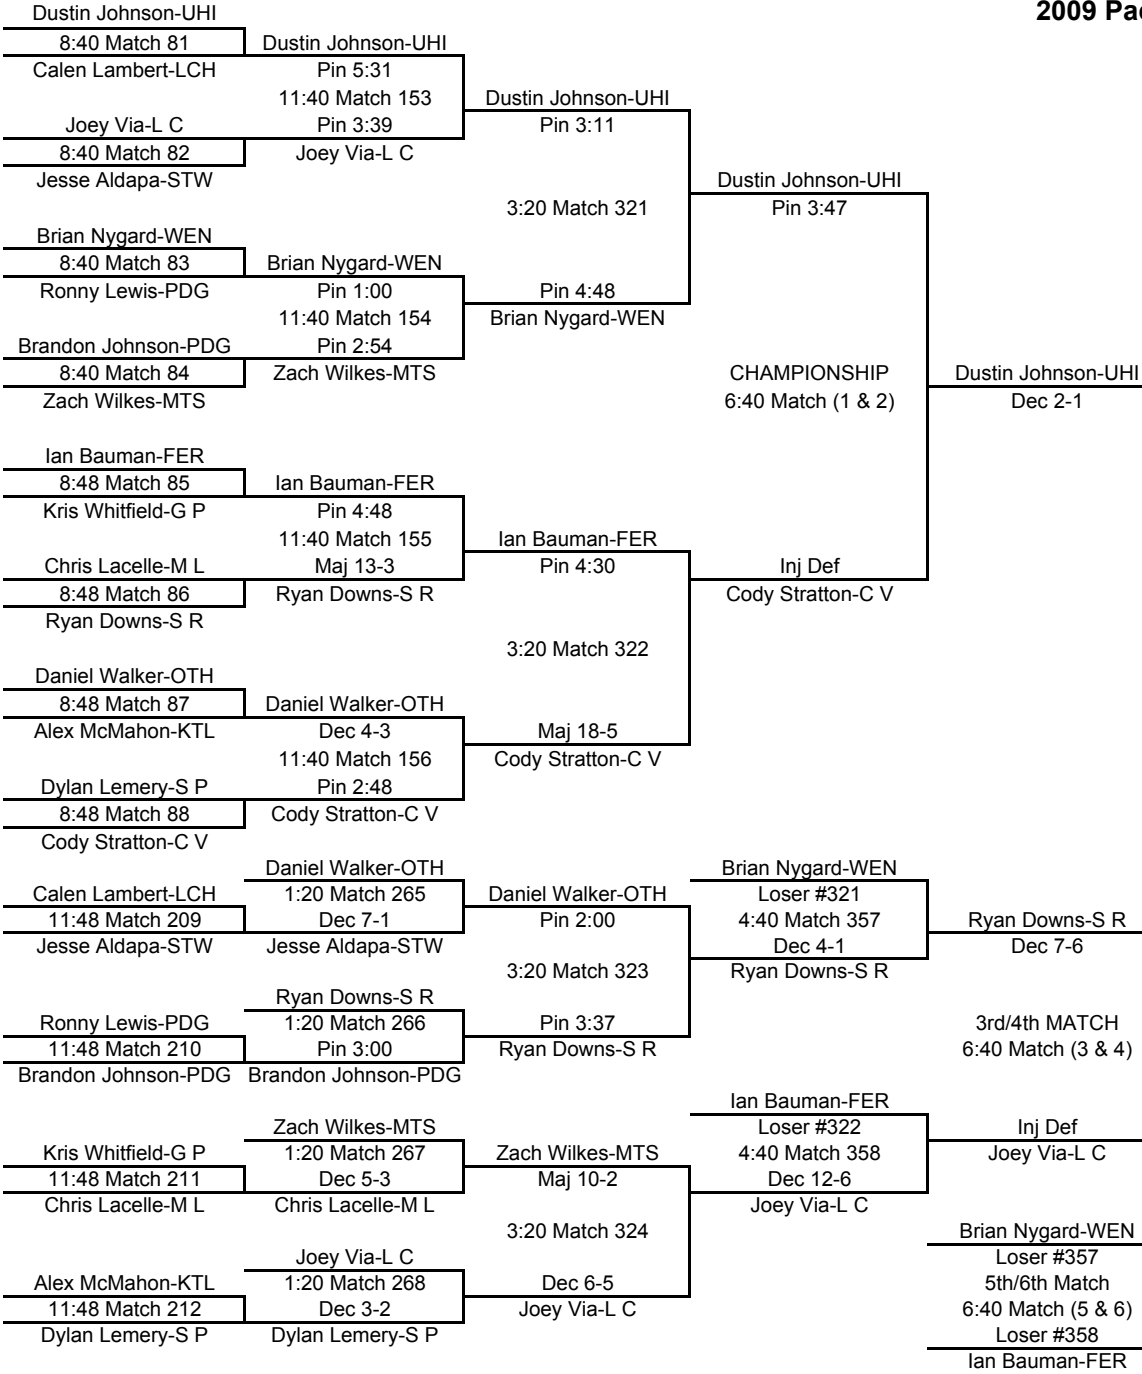

FINAL PLACES-160	
1st	Jacob Mason-UHI
2nd	Andy Wickstrom-C V
3rd	Greg Eley-KTL
4th	Drew Barquist-STW
5th	Ryan Phillipy-MTS
6th	Jacob Fry-PDG

171

TEAM POINTS-171	
23	C V-Central Valley
11	FER-Ferris
0	G P-Gonzaga Prep
0	KTL-Kentlake
16	L C-Lewis & Clark
0	LCH-Lake City
0	LKS-Lakeside
1	M L-Moses Lake
6	MTS-Mt. Spokane
5	OTH-Othello
0	REP-Republic
1	S P-Shadle Park
18	S R-Southridge
1	STW-Stanwood
28	UHI-University
15	WEN-Wenatchee