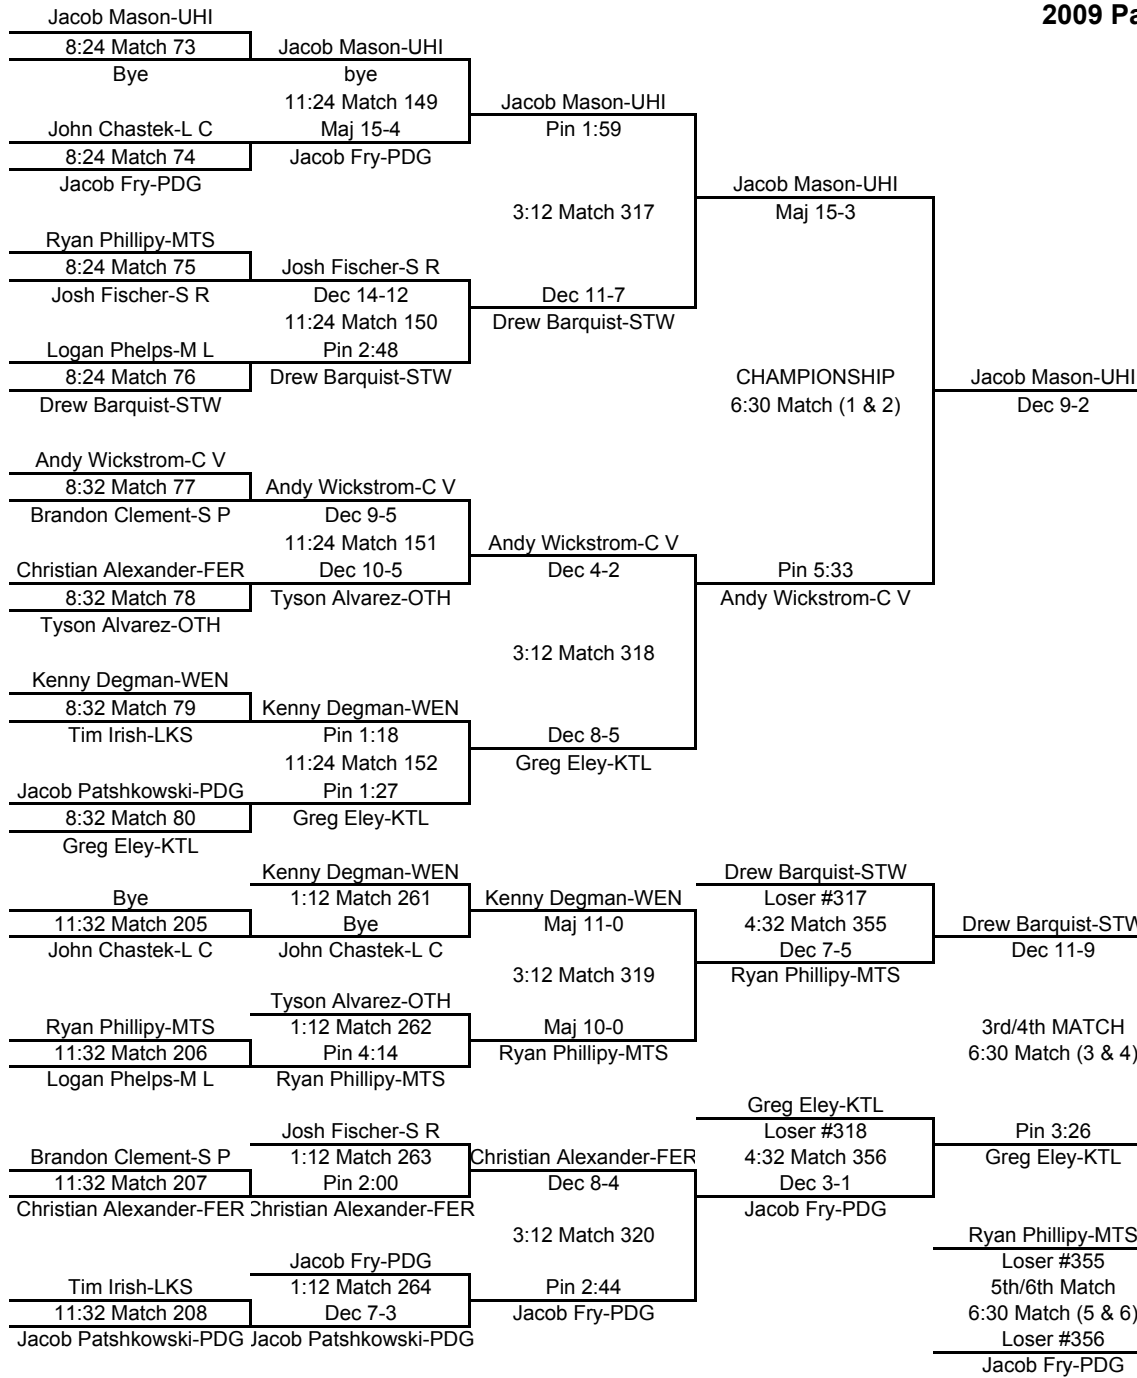

2009 Pacific NW Classic, University HS

160

TEAM POINTS-160	
20	C V-Central Valley
4	FER-Ferris
0	G P-Gonzaga Prep
18	KTL-Kentlake
0	L C-Lewis & Clark
0	LCH-Lake City
0	LKS-Lakeside
0	M L-Moses Lake
11	MTS-Mt. Spokane
2	OTH-Othello
0	REP-Republic
0	S P-Shadle Park
2	S R-Southridge
14	STW-Stanwood
25	UHI-University
6	WEN-Wenatchee

FINAL PLACES-160	
1st	Jacob Mason-UHI
2nd	Andy Wickstrom-C V
3rd	Greg Eley-KTL
4th	Drew Barquist-STW
5th	Ryan Phillipy-MTS
6th	Jacob Fry-PDG