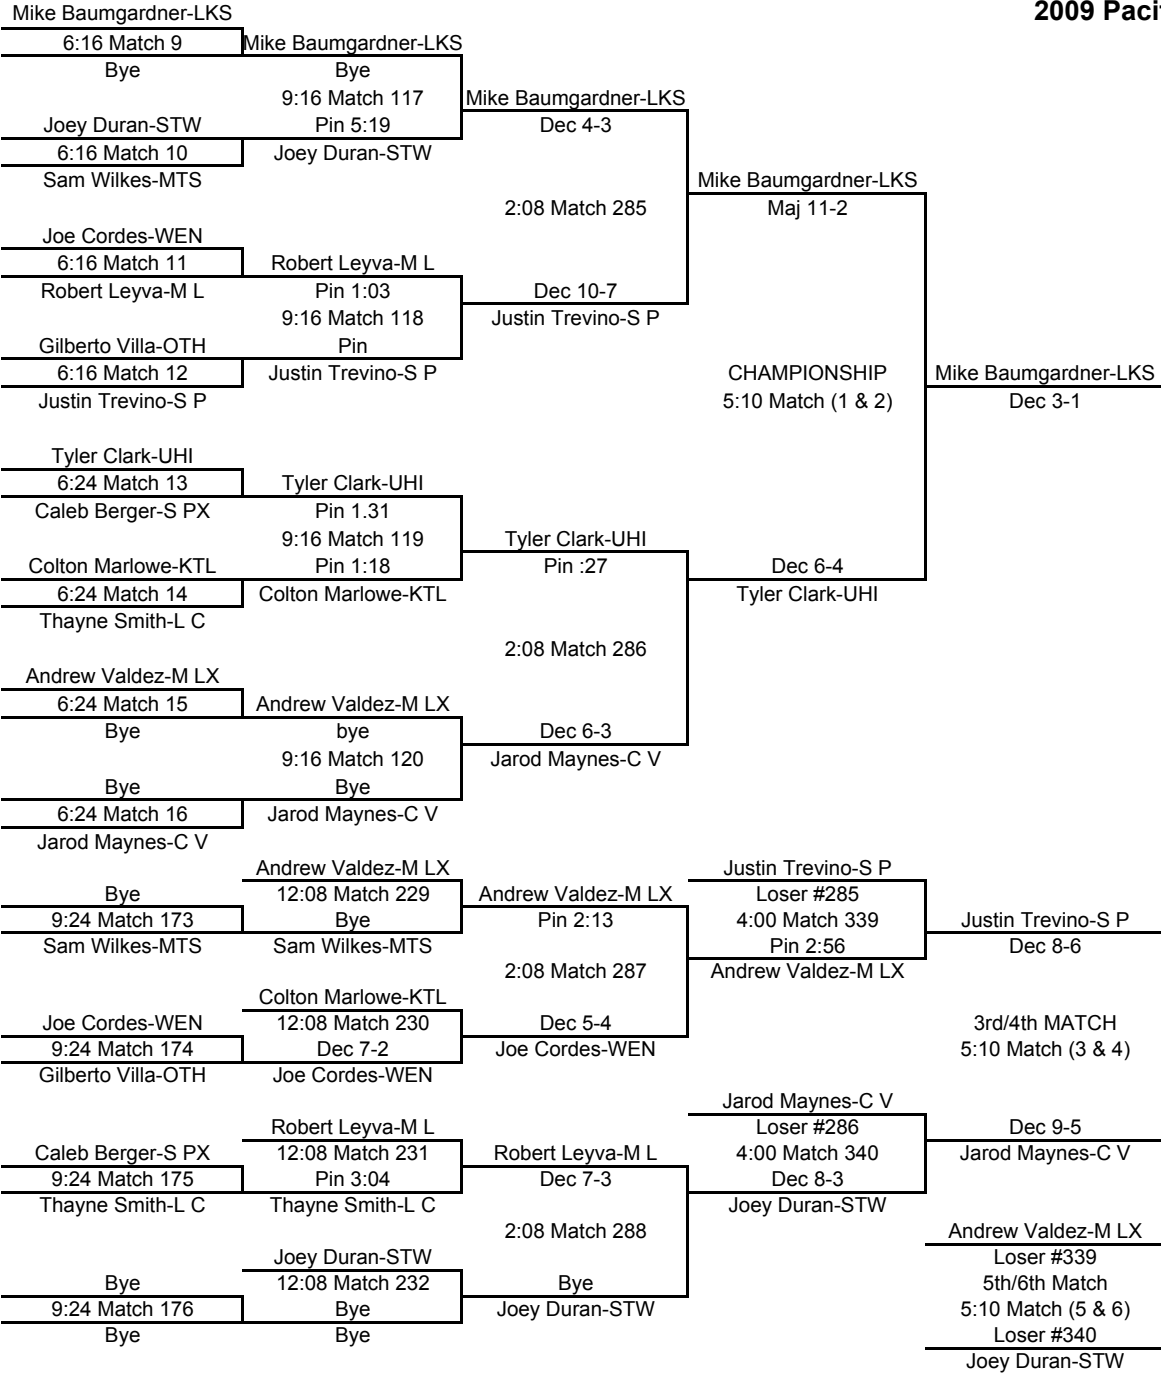

112

TEAM POINTS-112	
15	C V-Central Valley
0	FER-Ferris
0	G P-Gonzaga Prep
4	KTL-Kentlake
3	L C-Lewis & Clark
0	LCH-Lake City
23	LKS-Lakeside
5	M L-Moses Lake
0	MTS-Mt. Spokane
0	OTH-Othello
0	REP-Republic
14	S P-Shadle Park
0	S R-Southridge
9	STW-Stanwood
22	UHI-University
2	WEN-Wenatchee
FINAL PLACES-112	
1st	Mike Baumgardner-LKS
2nd	Tyler Clark-UHI
3rd	Jarod Maynes-C V
4th	Justin Trevino-S P
5th	Andrew Valdez-M LX
6th	Joey Duran-STW