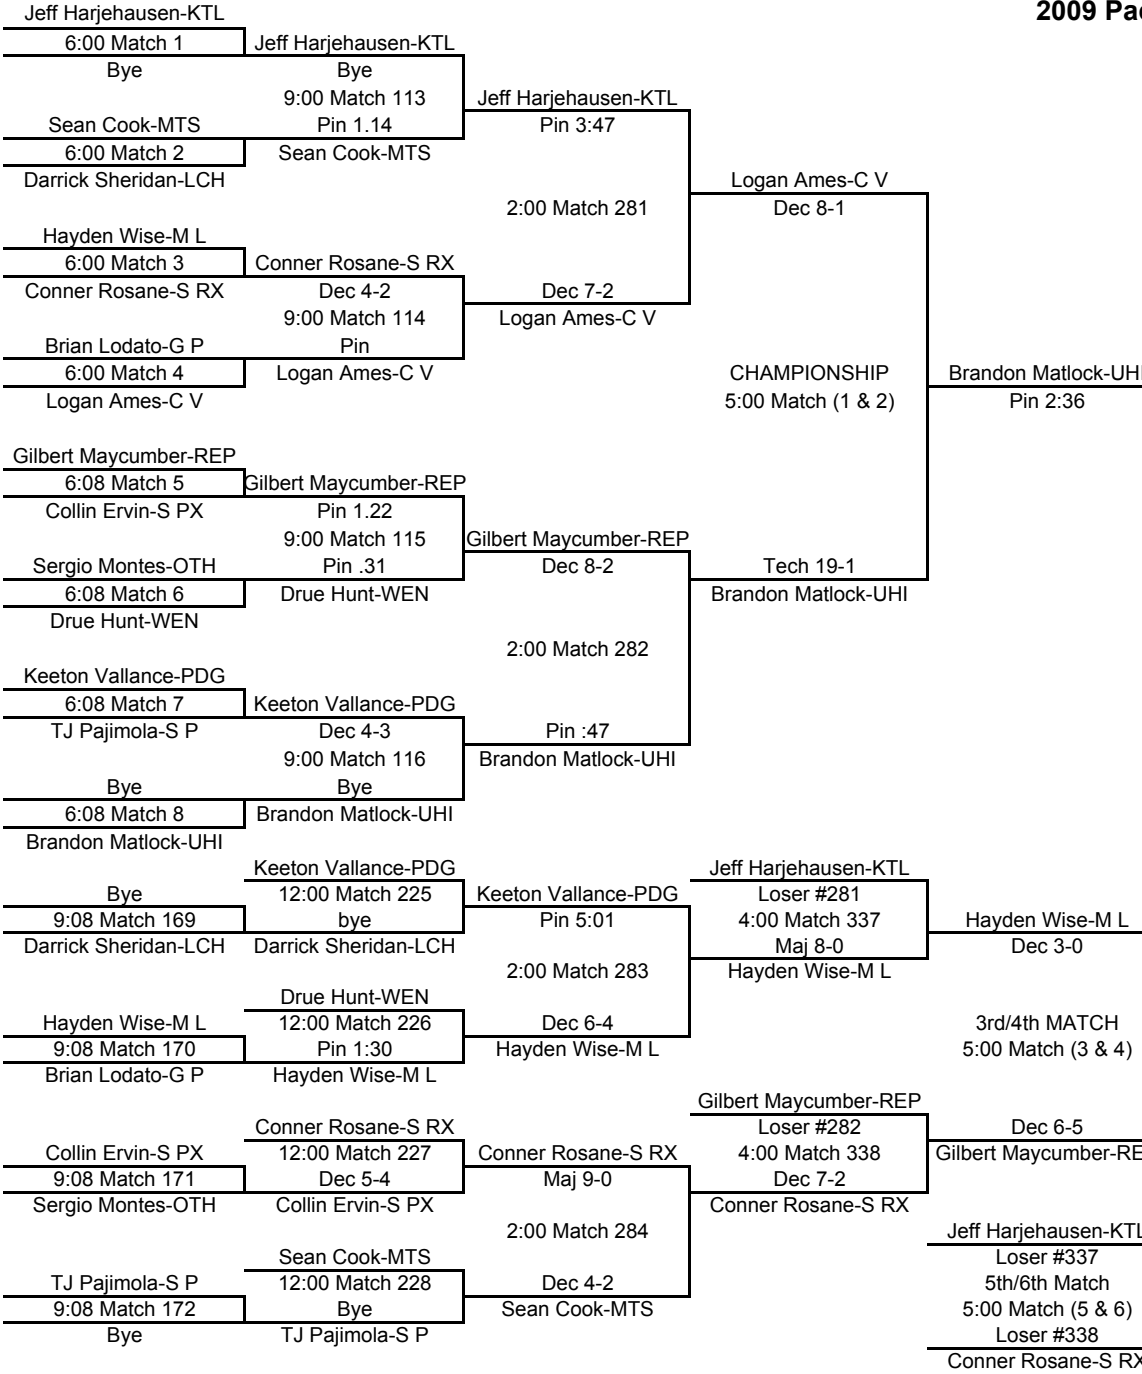

103

TEAM POINTS-103	
20	C V-Central Valley
0	FER-Ferris
0	G P-Gonzaga Prep
9	KTL-Kentlake
0	L C-Lewis & Clark
0	LCH-Lake City
0	LKS-Lakeside
16	M L-Moses Lake
5	MTS-Mt. Spokane
0	OTH-Othello
14	REP-Republic
1	S P-Shadle Park
0	S R-Southridge
0	STW-Stanwood
27.5	UHI-University
4	WEN-Wenatchee