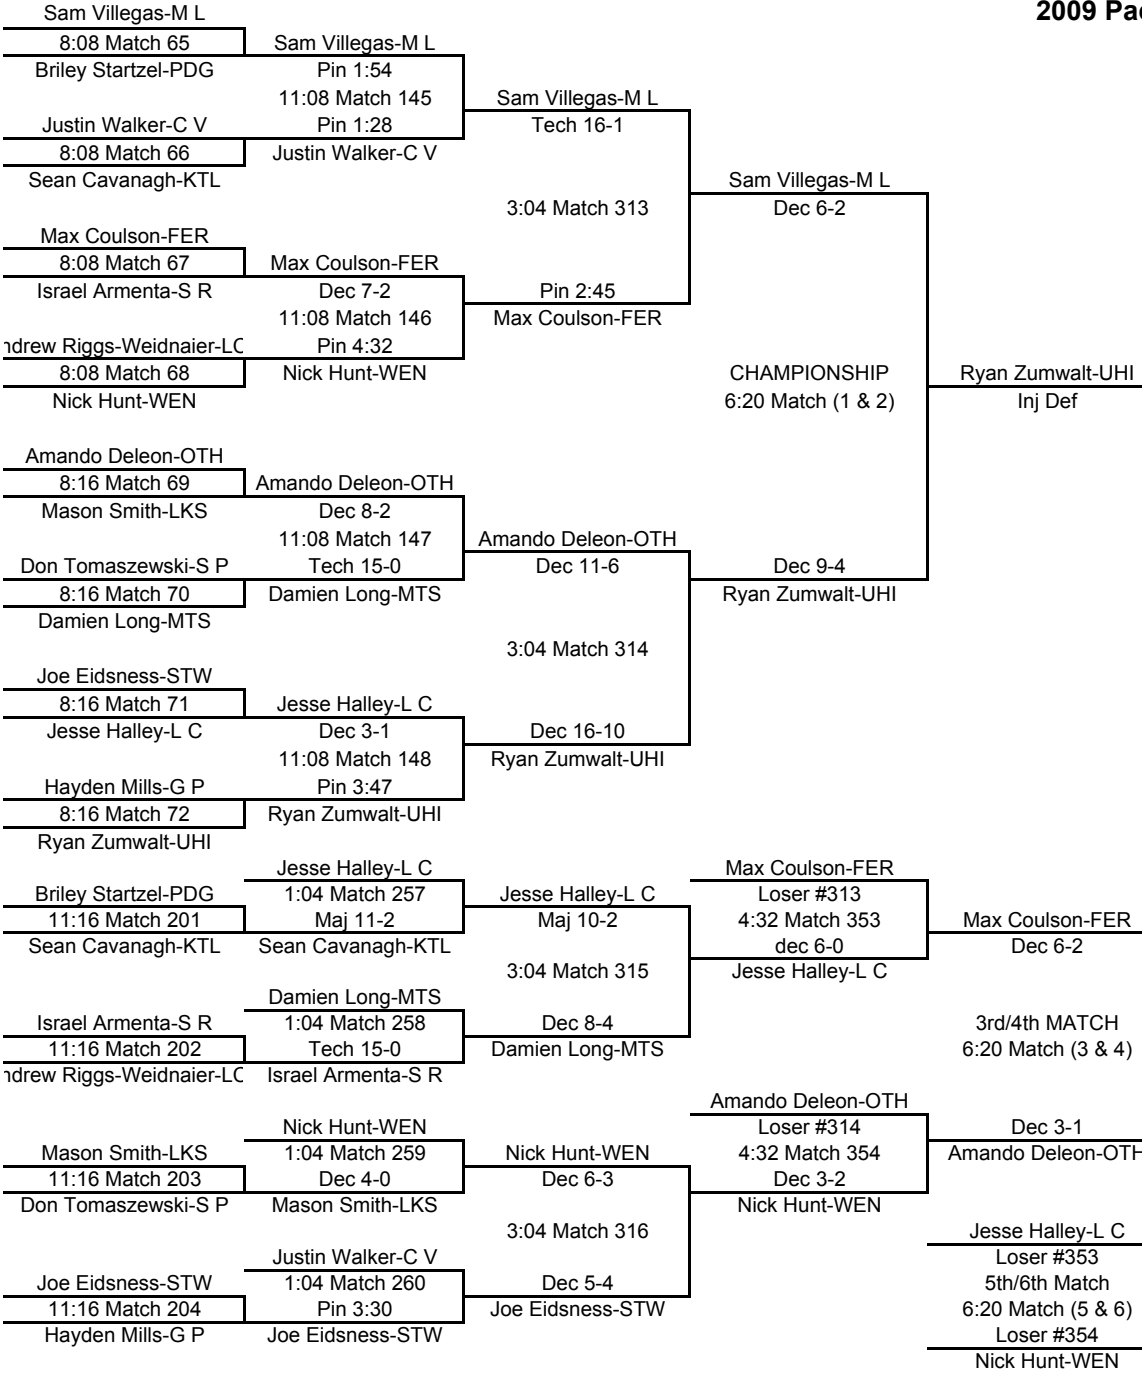

FINAL PLACES-145	
1st	Tamrich Perez-S R
2nd	Austin Carrillo-KTL
3rd	Tyler Simmet-C V
4th	Taylor Keeton-UHI
5th	Pat Russell-S RX
6th	Ben Ulrich-STW

152

TEAM POINTS-152	
4	C V-Central Valley
14	FER-Ferris
0	G P-Gonzaga Prep
2	KTL-Kentlake
8	L C-Lewis & Clark
0	LCH-Lake City
1	LKS-Lakeside
21.5	M L-Moses Lake
4.5	MTS-Mt. Spokane
14	OTH-Othello
0	REP-Republic
0	S P-Shadle Park
2.5	S R-Southridge
4	STW-Stanwood
26	UHI-University
12	WEN-Wenatchee