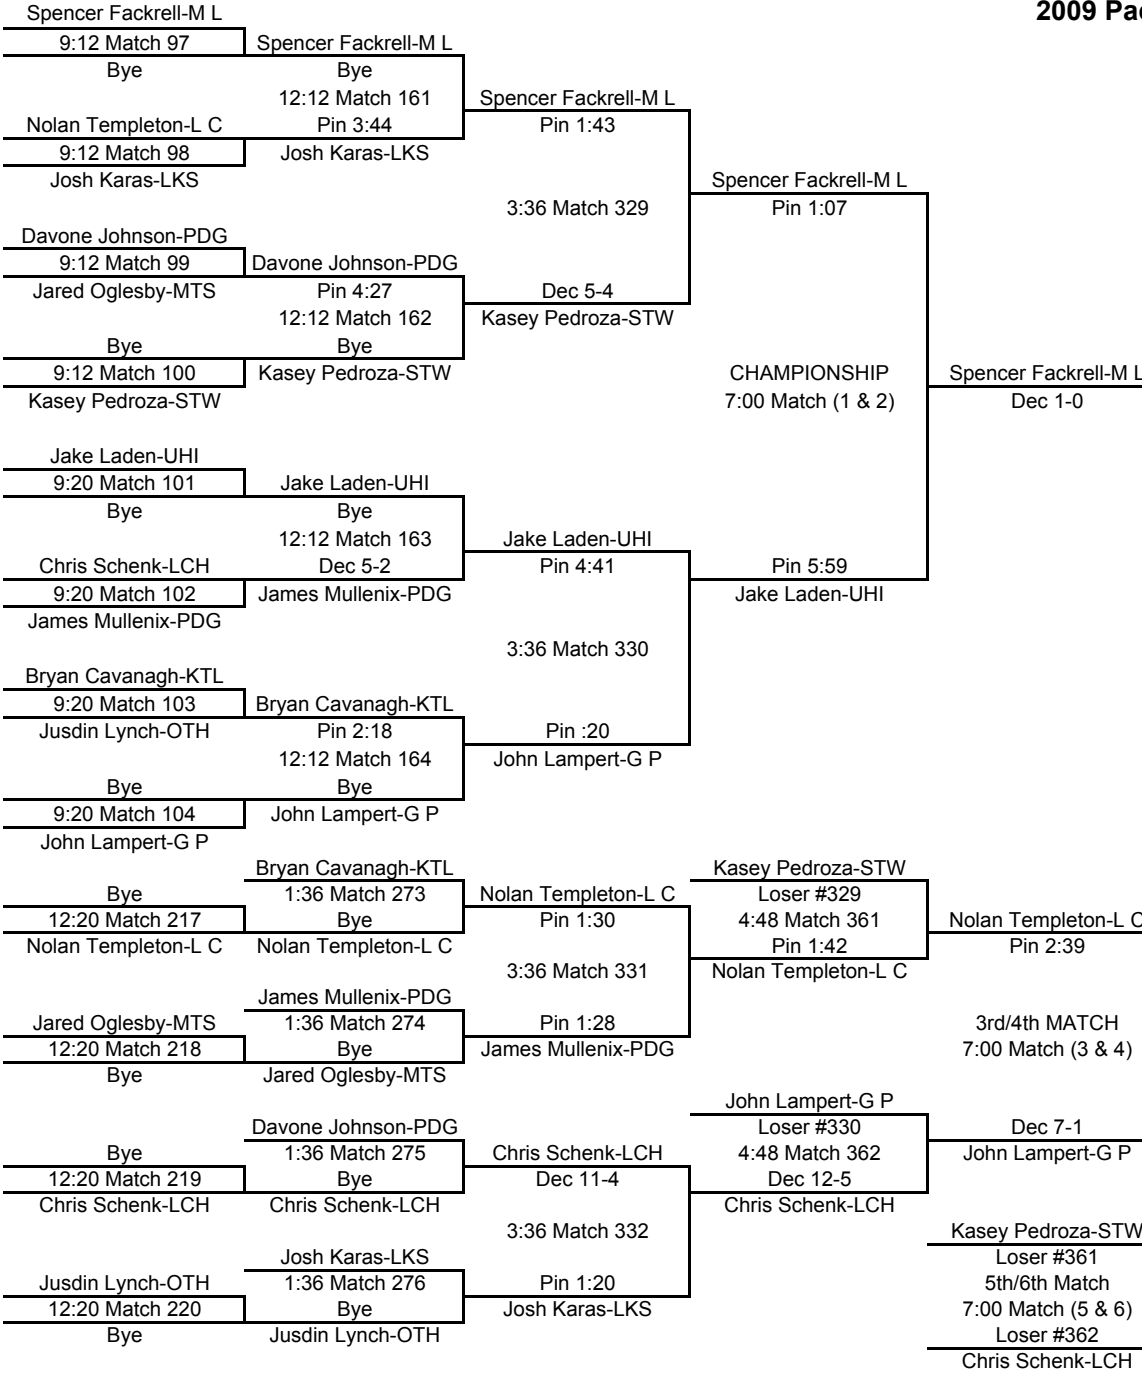

FINAL PLACES-189	
1st	Brad Gee-STW
2nd	Brian Chamberlain-M L
3rd	Peter Van Voorhis-L C
4th	Russell Stinson-FER
5th	Lucas Sealby-WEN
6th	Marques Johnson-UHI

215

TEAM POINTS-215	
0	C V-Central Valley
0	FER-Ferris
18	G P-Gonzaga Prep
4	KTL-Kentlake
17	L C-Lewis & Clark
6	LCH-Lake City
7	LKS-Lakeside
26	M L-Moses Lake
0	MTS-Mt. Spokane
0	OTH-Othello
0	REP-Republic
0	S P-Shadle Park
0	S R-Southridge
11	STW-Stanwood
22	UHI-University
0	WEN-Wenatchee
FINAL PLACES-215	
1st	Spencer Fackrell-M L
2nd	Jake Laden-UHI
3rd	John Lampert-G P
4th	Nolan Templeton-L C
5th	Kasey Pedroza-STW
6th	Chris Schenk-LCH