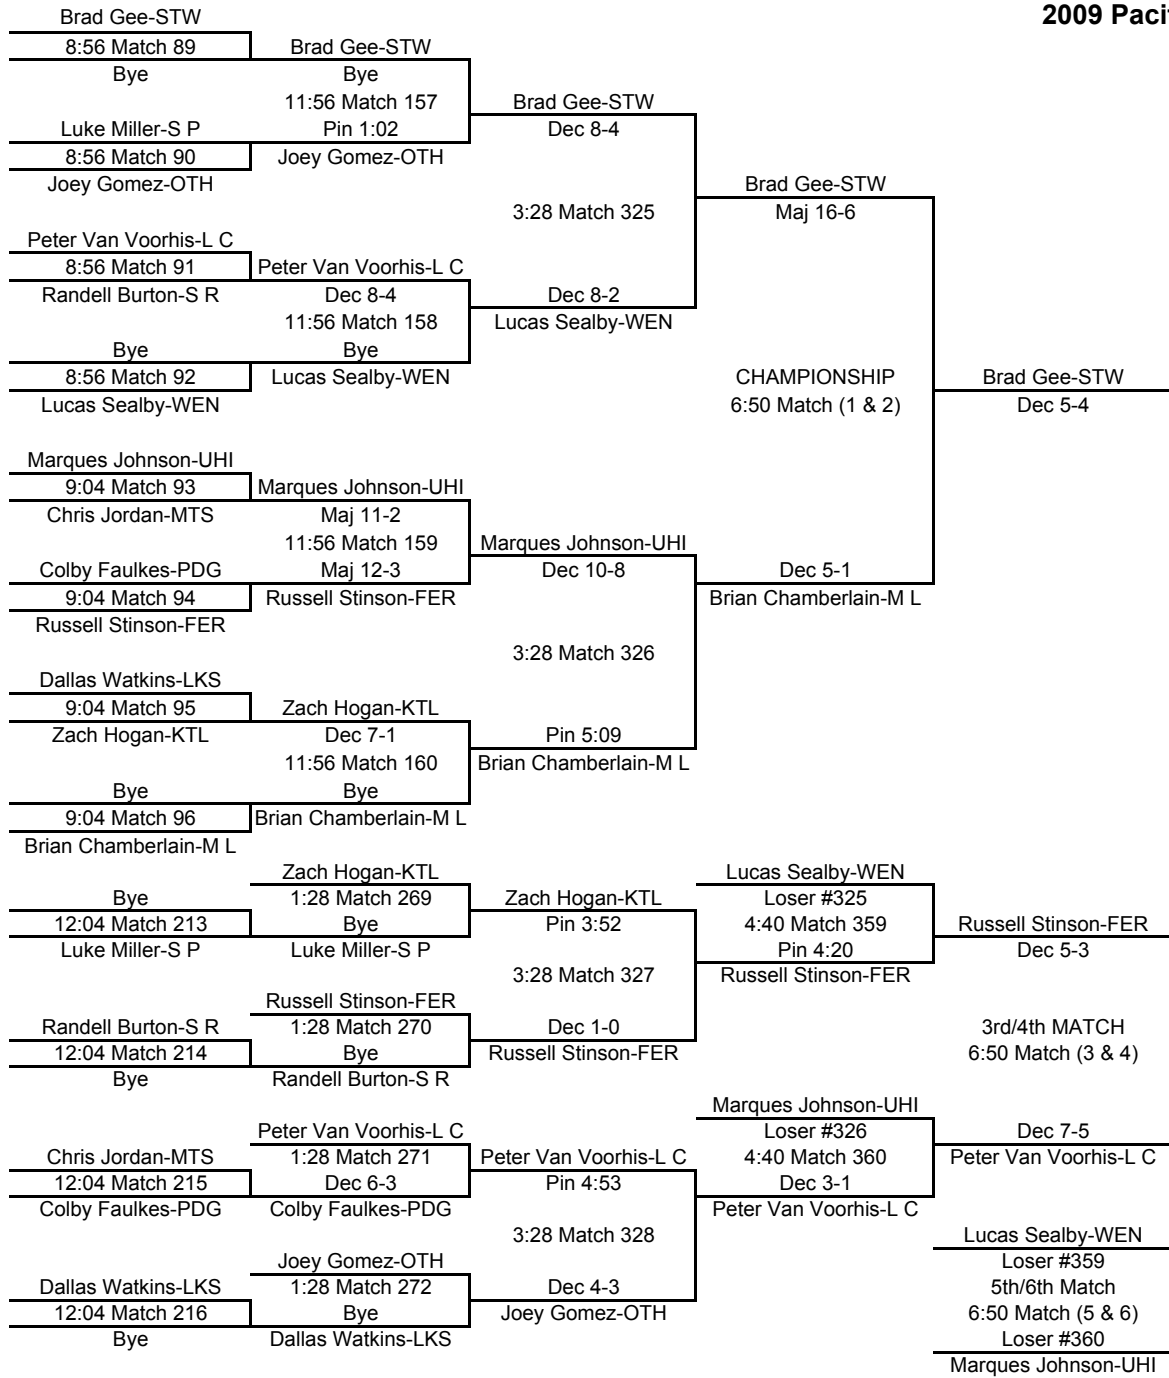

2009 Pacific NW Classic, University HS

189

TEAM POINTS-189	
0	C V-Central Valley
15	FER-Ferris
0	G P-Gonzaga Prep
5	KTL-Kentlake
16	L C-Lewis & Clark
0	LCH-Lake City
0	LKS-Lakeside
20	M L-Moses Lake
0	MTS-Mt. Spokane
5	OTH-Othello
0	REP-Republic
0	S P-Shadle Park
0	S R-Southridge
23	STW-Stanwood
8	UHI-University
9	WEN-Wenatchee

FINAL PLACES-189	
1st	Brad Gee-STW
2nd	Brian Chamberlain-M L
3rd	Peter Van Voorhis-L C
4th	Russell Stinson-FER
5th	Lucas Sealby-WEN
6th	Marques Johnson-UHI