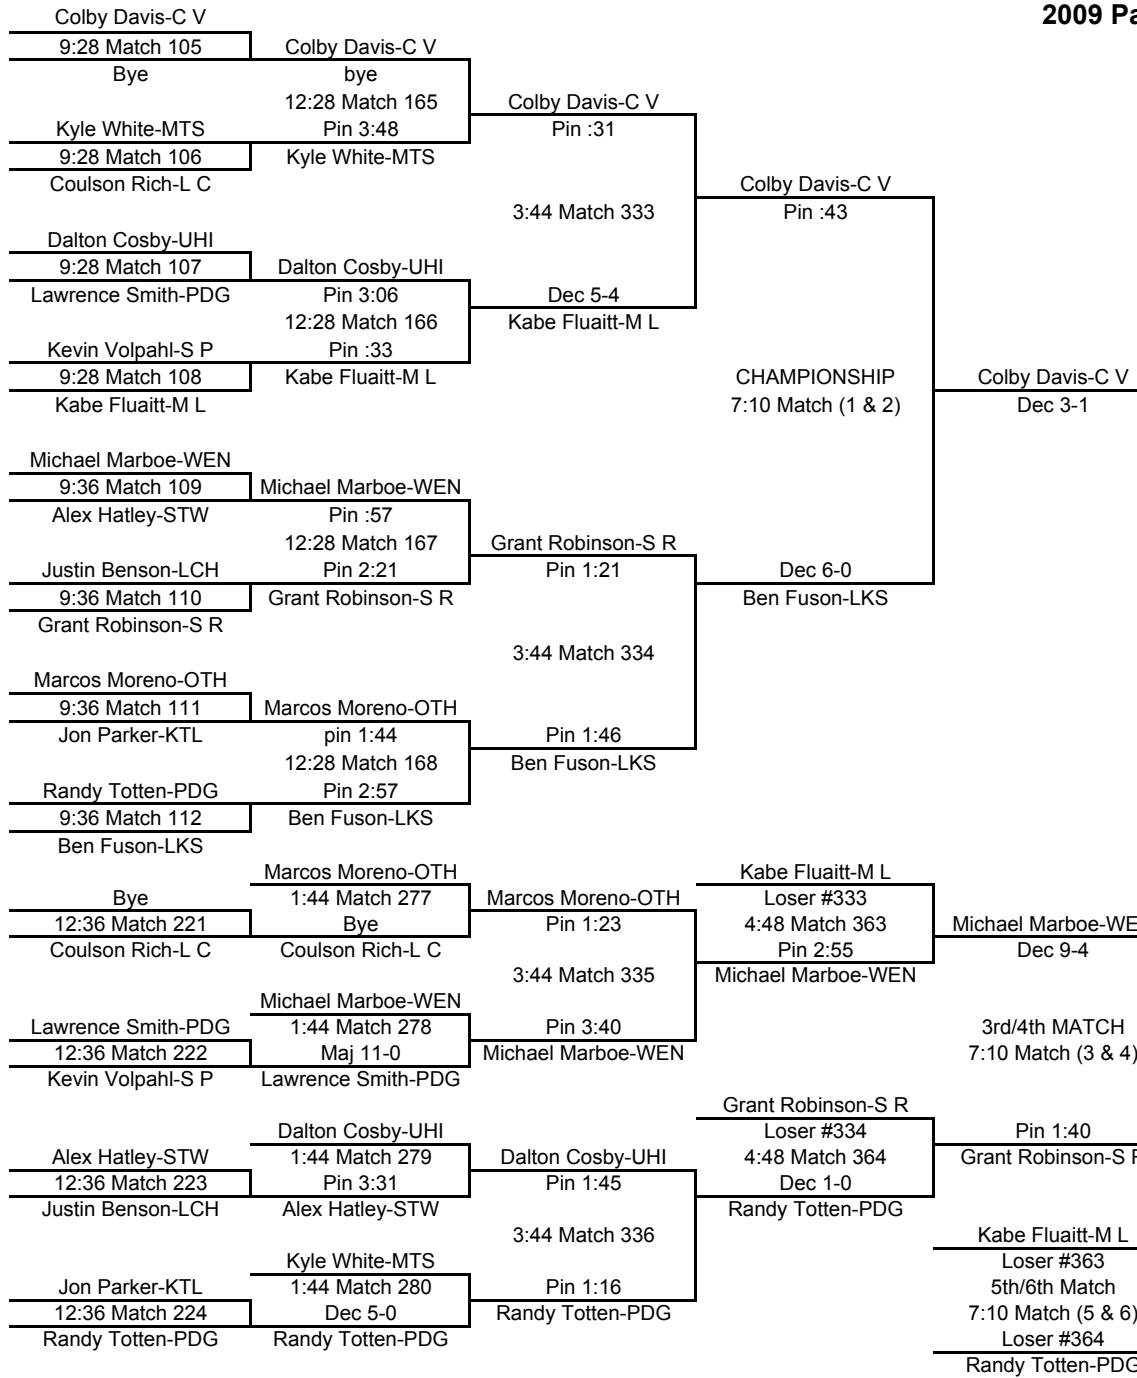

2009 Pacific NW Classic, University HS

285

TEAM POINTS-275	
26	C V-Central Valley
0	FER-Ferris
0	G P-Gonzaga Prep
0	KTL-Kentlake
1	L C-Lewis & Clark
0	LCH-Lake City
22	LKS-Lakeside
13	M L-Moses Lake
4	MTS-Mt. Spokane
7	OTH-Othello
0	REP-Republic
0	S P-Shadle Park
22	S R-Southridge
3	STW-Stanwood
7	UHI-University
18	WEN-Wenatchee

FINAL PLACES-275	
1st	Colby Davis-C V
2nd	Ben Fuson-LKS
3rd	Grant Robinson-S R
4th	Michael Marboe-WEN
5th	Kabe Fluaitt-M L
6th	Randy Totten-PDG