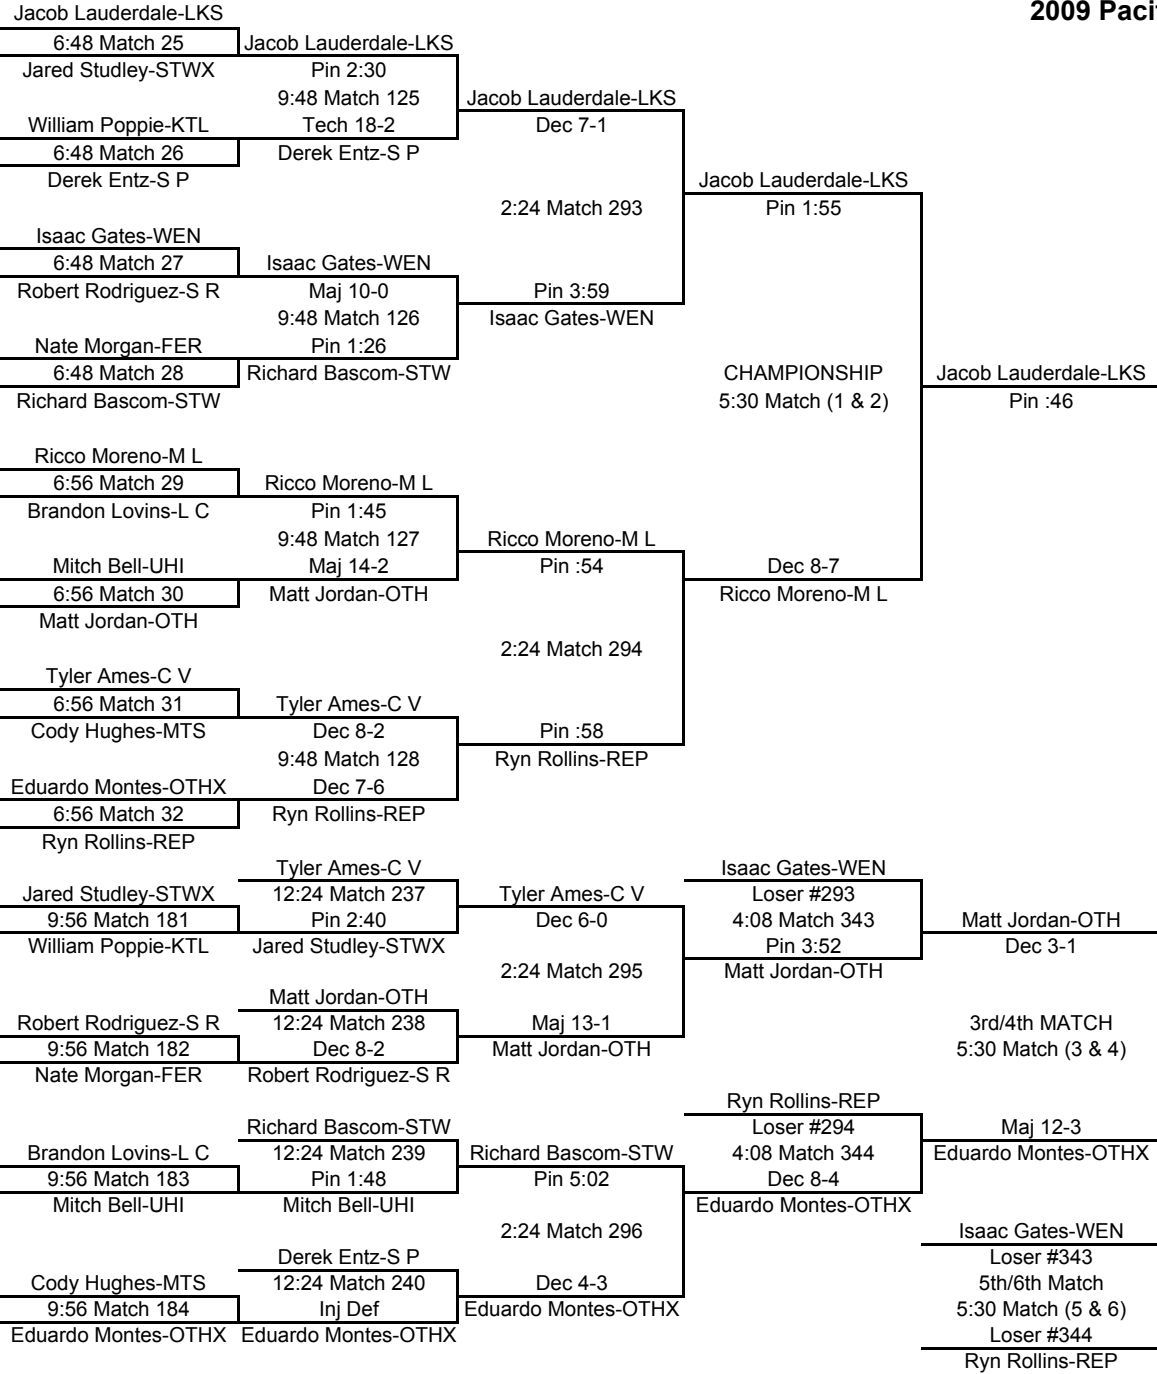

125

TEAM POINTS-125	
3	C V-Central Valley
0	FER-Ferris
0	G P-Gonzaga Prep
0	KTL-Kentlake
0	L C-Lewis & Clark
0	LCH-Lake City
28	LKS-Lakeside
22	M L-Moses Lake
0	MTS-Mt. Spokane
20	OTH-Othello
9	REP-Republic
3.5	S P-Shadle Park
1	S R-Southridge
7	STW-Stanwood
3	UHI-University
14	WEN-Wenatchee
FINAL PLACES-125	
1st	Jacob Lauderdale-LKS
2nd	Ricco Moreno-M L
3rd	Matt Jordan-OTH
4th	Eduardo Montes-OTHX
5th	Isaac Gates-WEN
6th	Ryn Rollins-REP