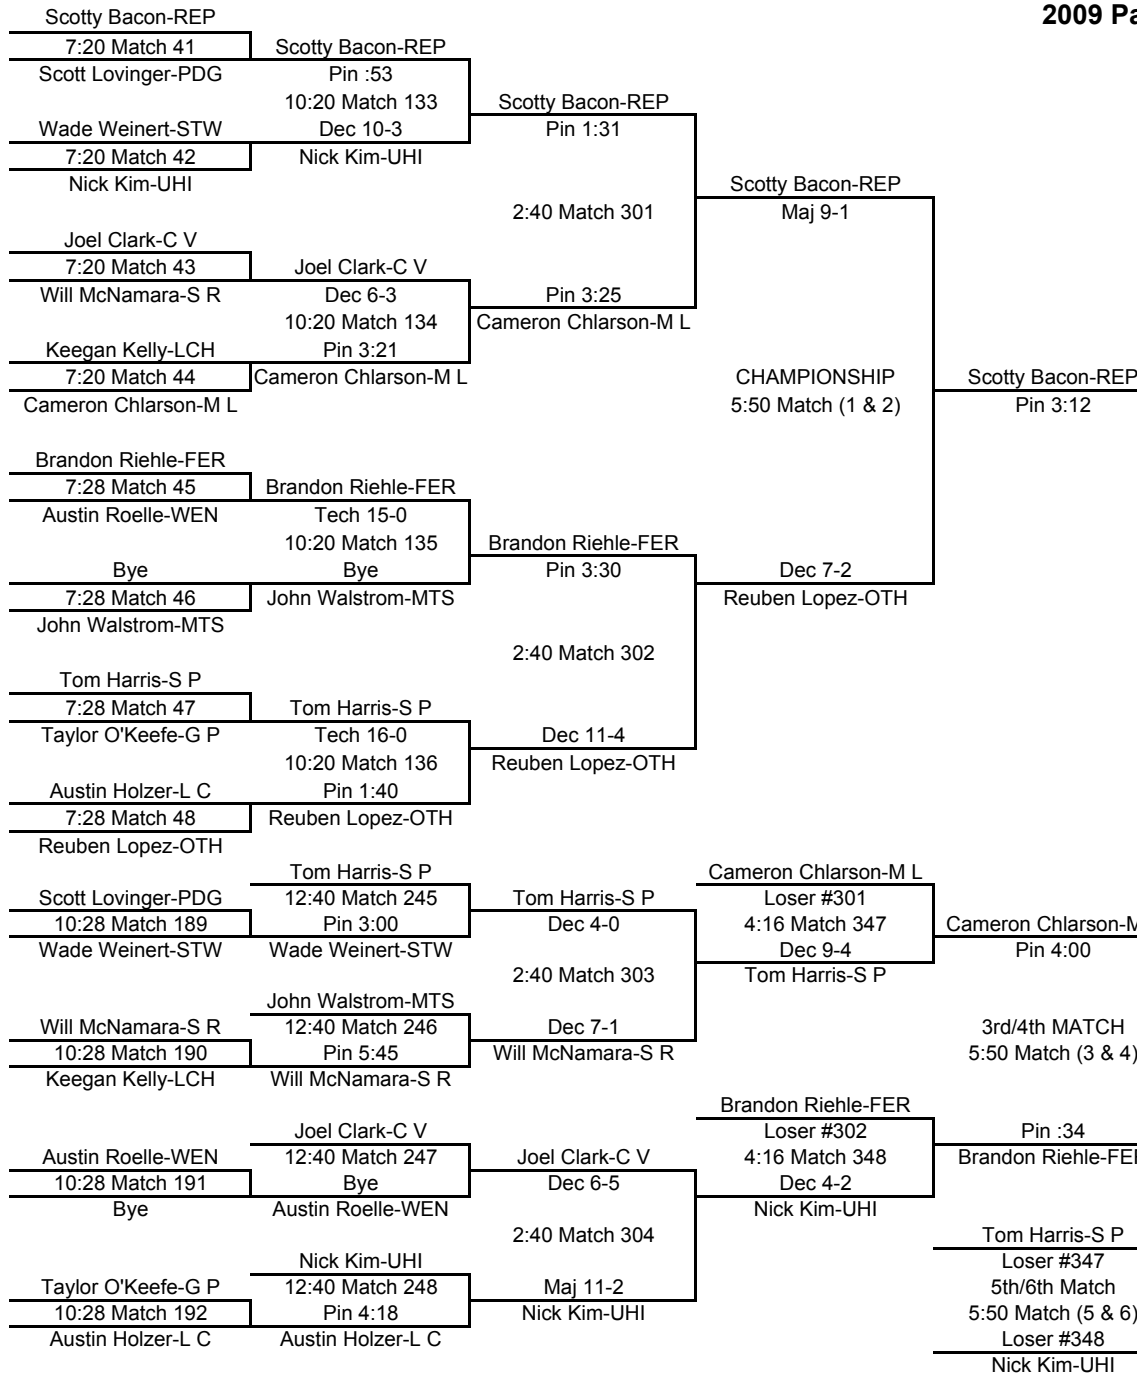

2009 Pacific NW Classic, University HS

135

TEAM POINTS-135	
3	C V-Central Valley
20.5	FER-Ferris
0	G P-Gonzaga Prep
0	KTL-Kentlake
3	L C-Lewis & Clark
0	LCH-Lake City
0	LKS-Lakeside
18	M L-Moses Lake
0	MTS-Mt. Spokane
20	OTH-Othello
29	REP-Republic
10.5	S P-Shadle Park
4	S R-Southridge
3	STW-Stanwood
8	UHI-University
0	WEN-Wenatchee

FINAL PLACES-135	
1st	Scotty Bacon-REP
2nd	Reuben Lopez-OTH
3rd	Brandon Riehle-FER
4th	Cameron Chlarson-M L
5th	Tom Harris-S P
6th	Nick Kim-UHI